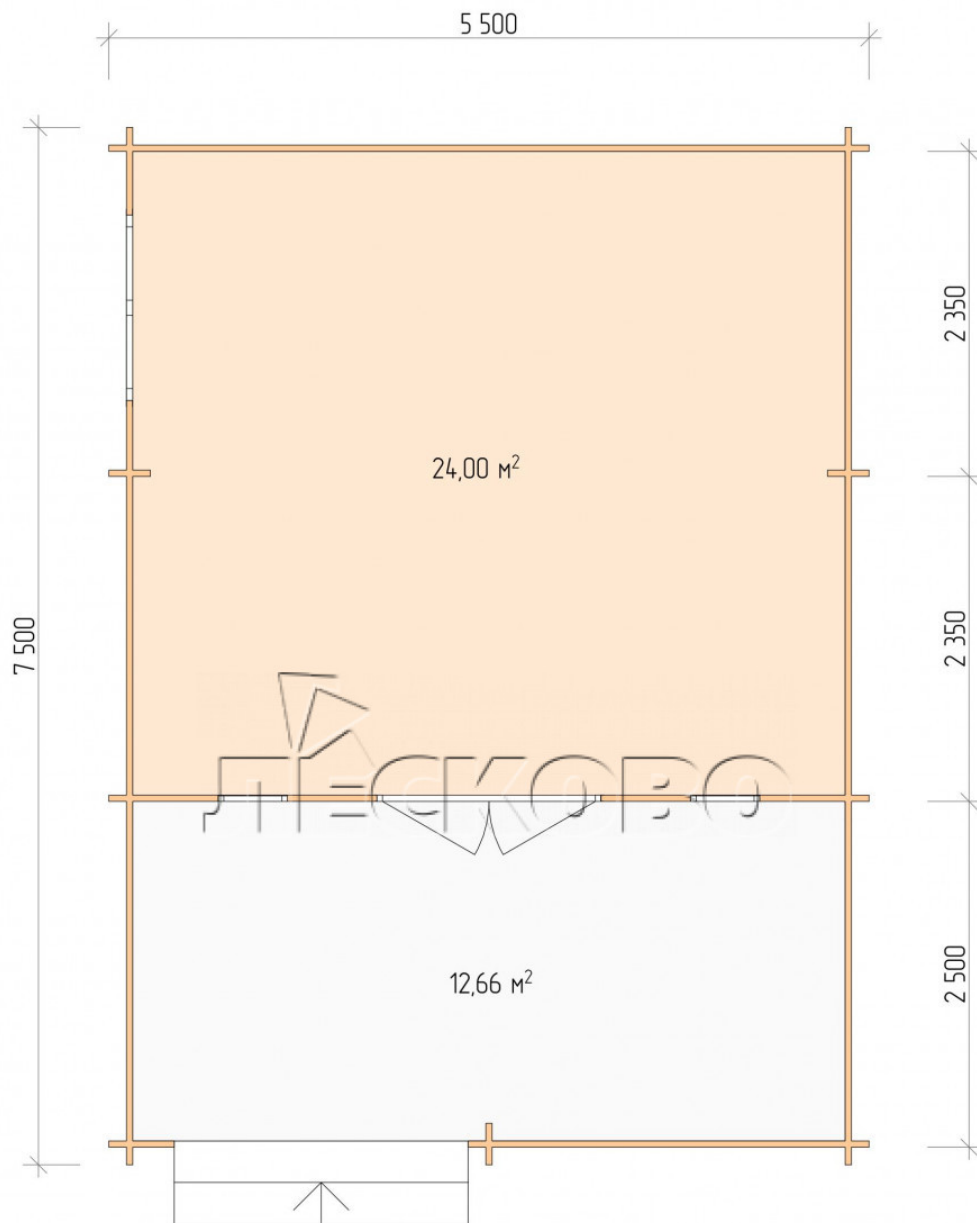

## Log Cabin "DSV" series 5.5×5

Project Dimensions

5.5 × 5 / 37.5 m<sup>2</sup>

Full house set

**5,312 €**

## Project planning

5 500

5 000

Разрез

## House Kit

- Wall kit: 44 × 145mm mini-chamber drying chamber with bowls for the project. The material of the tree is spruce, pine (GOST 8486). Humidity 12-14%. The height of the walls is 2.16 m;
- Logs, lower harness: board 45 × 145 mm chamber drying 10-12%;
- Floors: floorboard 35 mm, Chamber drying;
- Ceiling: imitation of a bar 20 × 135 mm, Chamber drying;
- Wooden windows, glass 4 mm, Single. Treatment with a colorless antiseptic. Hardware;

0.42×1.885 м.2 шт.

1.34×0.91 м.1 шт.

- Wooden doors;

1.62×1.885 м.1 шт.

7. Platbands: dry planed board 20 × 100 mm;

8. Roof: shingles.

9. Skirting board 35 mm.

+7 (4942) 499-770