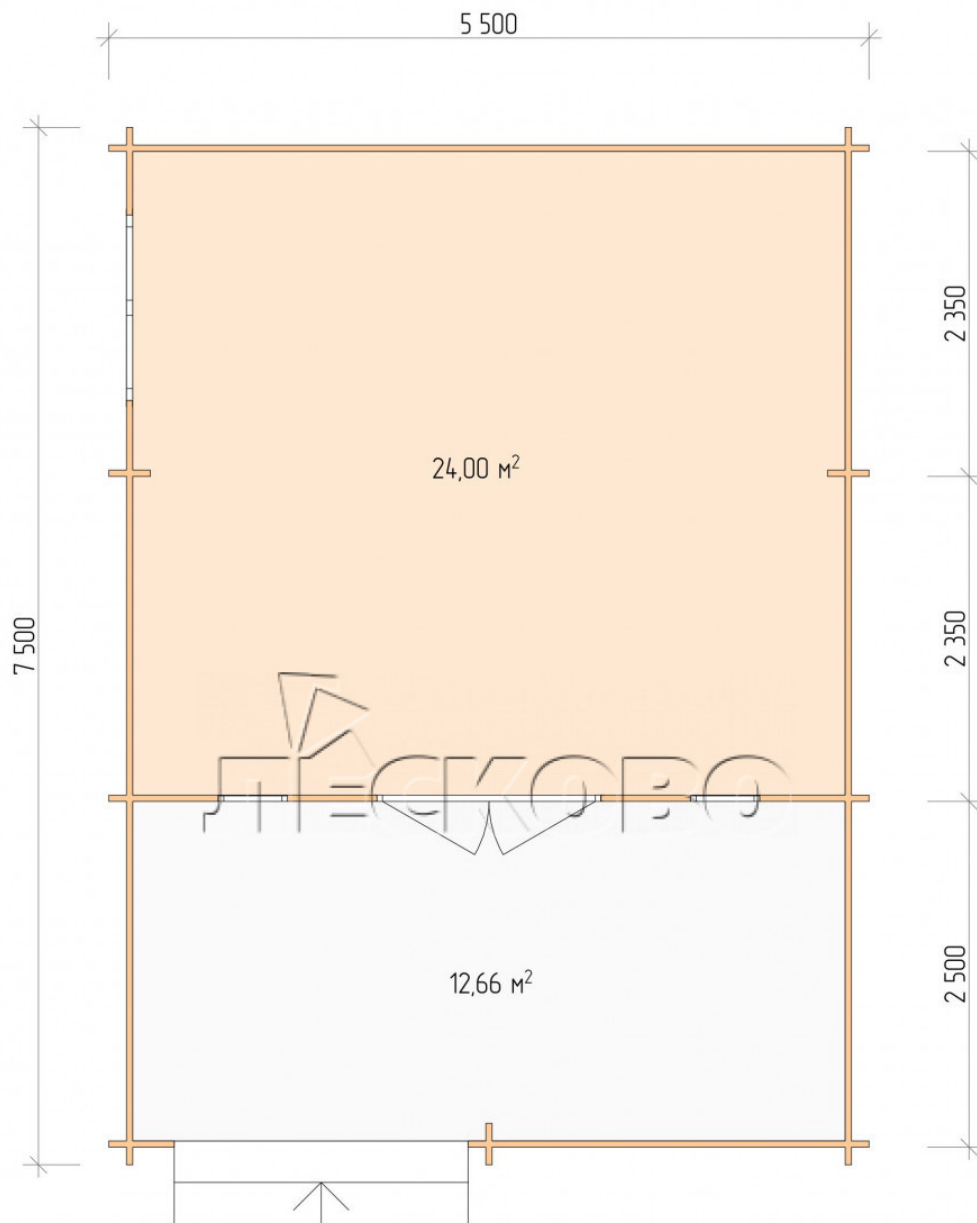

Log Cabin "DSV" series 5.5×5

Project Dimensions

5.5 × 5 / 37.5 m²

Full house set

5,592 €

Timber

45 MM

65 MM
+ 1,184 €

Project planning

5 500

5 000

Разрез

House Kit

- Wall kit: 44 × 145mm mini-chamber drying chamber with bowls for the project. The material of the tree is spruce, pine (GOST 8486). Humidity 12-14%. The height of the walls is 2.16 m;
- Logs, lower harness: board 45 × 145 mm chamber drying 10-12%;
- Floors: floorboard 35 mm, Chamber drying;
- Ceiling: imitation of a bar 20 × 135 mm, Chamber drying;
- Wooden windows, glass 4 mm, Single. Treatment with a colorless antiseptic. Hardware;

0.42×1.885 м.2 шт.

1.34×0.91 м.1 шт.

- Wooden doors;

1.62×1.885 м.1 шт.

7. Platbands: dry planed board 20 × 100 mm;

8. Roof: shingles.

9. Skirting board 35 mm.

+7 (4942) 499-770