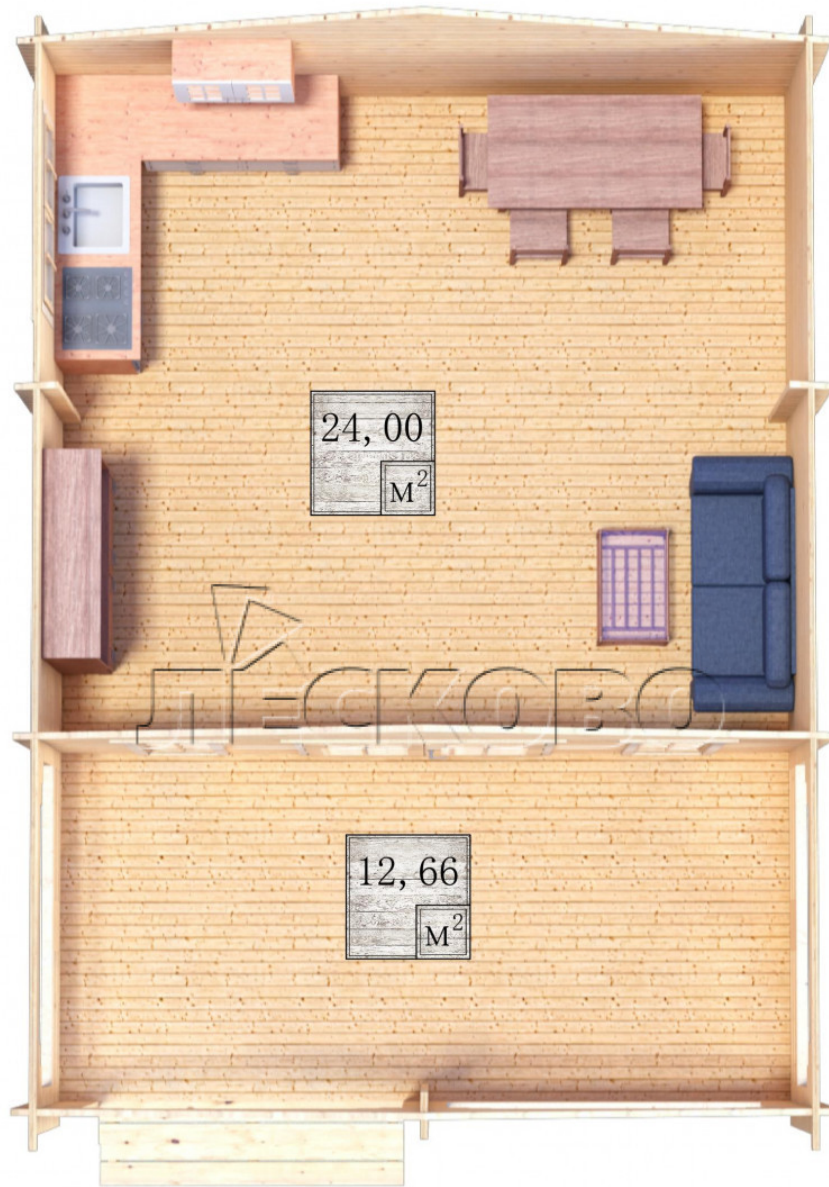

Log Cabin "DSV" series 5.5×5

Project Dimensions

5.5 × 5 / 37.5 m²

Full house set

5,592 €

Timber

45 MM

65 MM
+ 1,184 €

Project planning

5 500

5 000

Разрез

House Kit

- Wall kit: 44 × 145mm mini-chamber drying chamber with bowls for the project. The material of the tree is spruce, pine (GOST 8486). Humidity 12-14%. The height of the walls is 2.16 m;
- Logs, lower harness: board 45 × 145 mm chamber drying 10-12%;
- Floors: floorboard 35 mm, Chamber drying;
- Ceiling: imitation of a bar 20 × 135 mm, Chamber drying;
- Wooden windows, glass 4 mm, Single. Treatment with a colorless antiseptic. Hardware;

0.42×1.885 м.2 шт.

1.34×0.91 м.1 шт.

- Wooden doors;

1.62×1.885 м.1 шт.

7. Platbands: dry planed board 20 × 100 mm;

8. Roof: shingles.

9. Skirting board 35 mm.

+7 (4942) 499-770