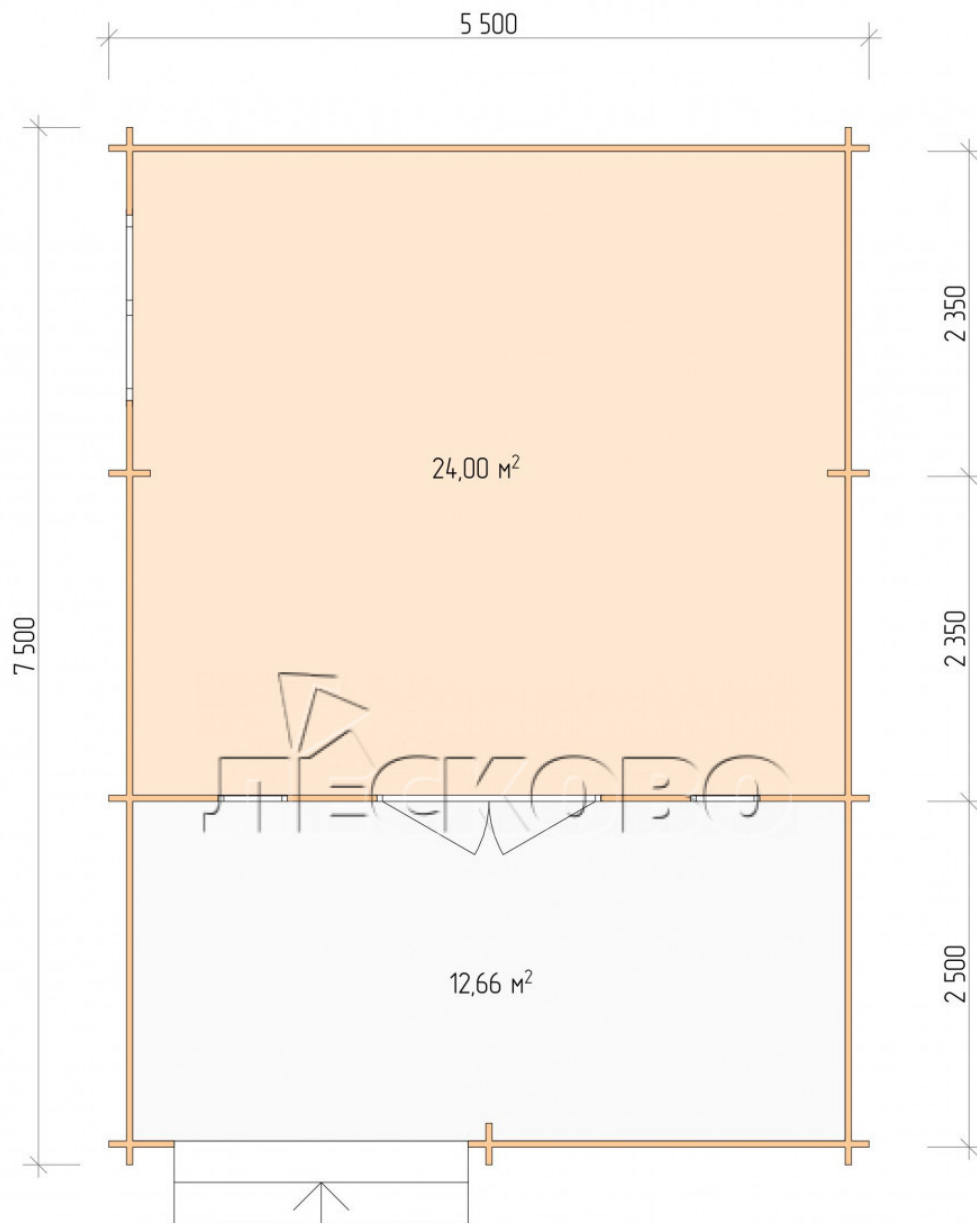

Log Cabin "DSV" series 5.5×5

Project Dimensions

5.5 × 5 / 37.5 m²

Full house set

6,553 €

Timber

45 MM

65 MM
+ 1,406 €

Project planning

5 500

24,00
M²

12,66
M²

5 000

Разрез

House Kit

- Wall kit: 44 × 145mm mini-chamber drying chamber with bowls for the project. The material of the tree is spruce, pine (GOST 8486). Humidity 12-14%. The height of the walls is 2.16 m;
- Logs, lower harness: board 45 × 145 mm chamber drying 10-12%;
- Floors: floorboard 35 mm, Chamber drying;
- Ceiling: imitation of a bar 20 × 135 mm, Chamber drying;
- Wooden windows, glass 4 mm, Single. Treatment with a colorless antiseptic. Hardware;

0.42×1.885 м.2 шт.

1.34×0.91 м.1 шт.

- Wooden doors;

1.62×1.885 м.1 шт.

7. Platbands: dry planed board 20 × 100 mm;

8. Roof: shingles.

9. Skirting board 35 mm.

+7 (4942) 499-770