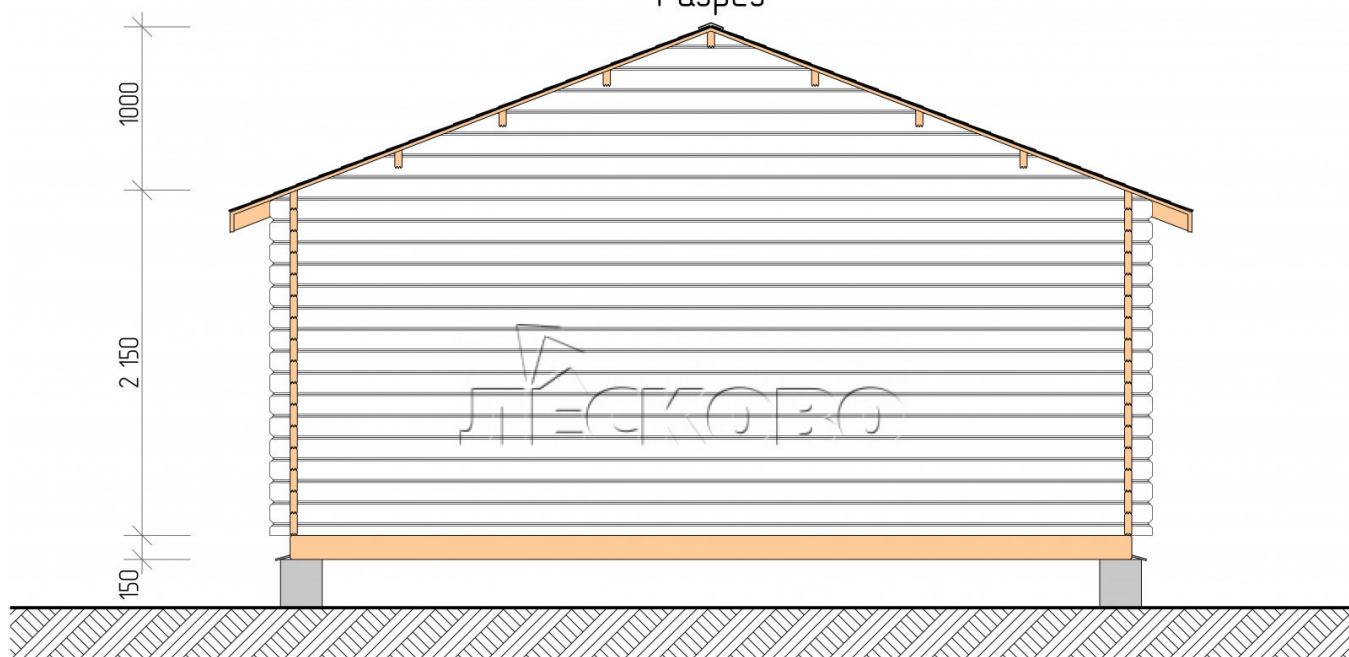

## Log Cabin "DSV" series 5.5×5

Project Dimensions

5.5 × 5 / 37.5 m<sup>2</sup>

Full house set

**5,312 €**

## Project planning

5 500

5 000

Разрез

## House Kit

- Wall kit: 44 × 145mm mini-chamber drying chamber with bowls for the project. The material of the tree is spruce, pine (GOST 8486). Humidity 12-14%. The height of the walls is 2.16 m;
- Logs, lower harness: board 45 × 145 mm chamber drying 10-12%;
- Floors: floorboard 35 mm, Chamber drying;
- Ceiling: imitation of a bar 20 × 135 mm, Chamber drying;
- Wooden windows, glass 4 mm, Single. Treatment with a colorless antiseptic. Hardware;