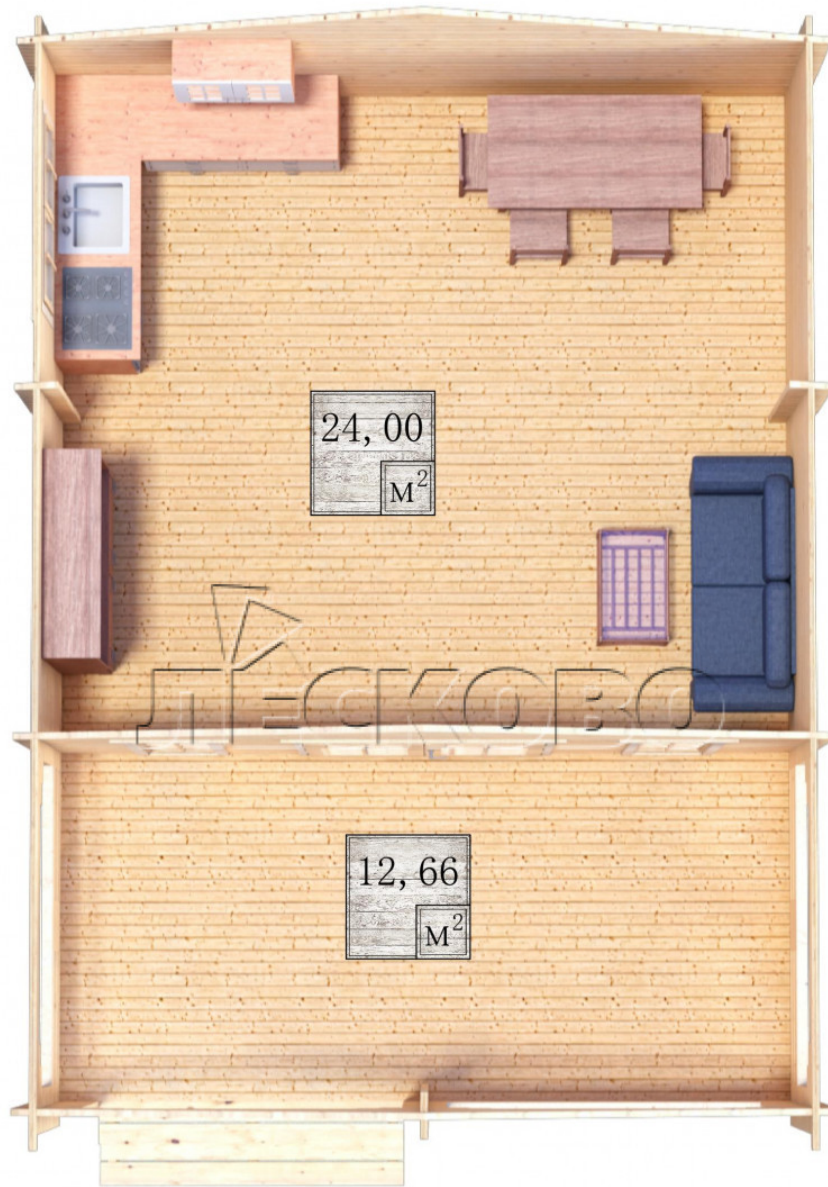

Log Cabin "DSV" series 5.5×5

Project Dimensions

5.5 × 5 / 37.5 m²

Full house set

6,553 €

Timber

45 MM

65 MM
+ 1,406 €

Project planning

5 500

24,00
M²

12,66
M²

5 000

Разрез

House Kit

- Wall kit: 44 × 145mm mini-chamber drying chamber with bowls for the project. The material of the tree is spruce, pine (GOST 8486). Humidity 12-14%. The height of the walls is 2.16 m;
- Logs, lower harness: board 45 × 145 mm chamber drying 10-12%;
- Floors: floorboard 35 mm, Chamber drying;
- Ceiling: imitation of a bar 20 × 135 mm, Chamber drying;
- Wooden windows, glass 4 mm, Single. Treatment with a colorless antiseptic. Hardware;

0.42×1.885 м.2 шт.

1.34×0.91 м.1 шт.

- Wooden doors;

1.62×1.885 м.1 шт.

7. Platbands: dry planed board 20 × 100 mm;

8. Roof: shingles.

9. Skirting board 35 mm.

+7 (4942) 499-770