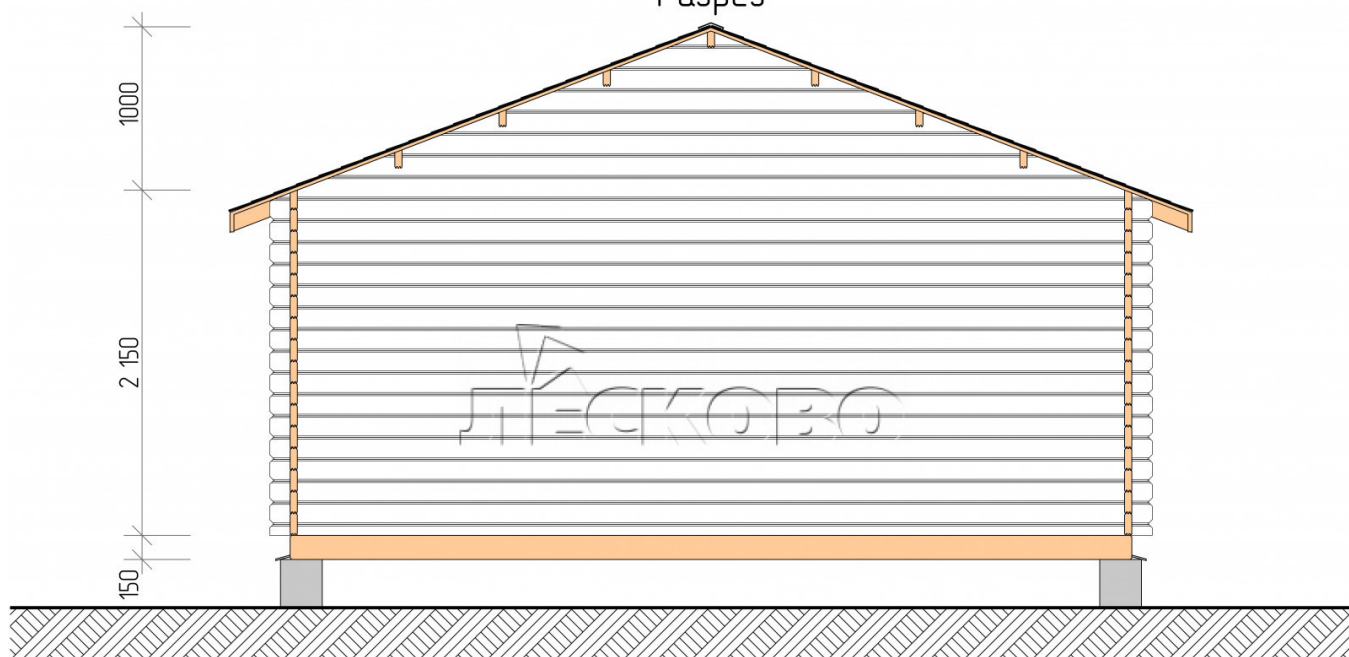

Log Cabin "DSV" series 5.5×5

Project Dimensions

5.5 × 5 / 37.5 m²

Full house set

5,592 €

Timber

45 MM

65 MM
+ 1,184 €

Project planning

5 500

5 000

Разрез

House Kit

- Wall kit: 44 × 145mm mini-chamber drying chamber with bowls for the project. The material of the tree is spruce, pine (GOST 8486). Humidity 12-14%. The height of the walls is 2.16 m;
- Logs, lower harness: board 45 × 145 mm chamber drying 10-12%;
- Floors: floorboard 35 mm, Chamber drying;
- Ceiling: imitation of a bar 20 × 135 mm, Chamber drying;
- Wooden windows, glass 4 mm, Single. Treatment with a colorless antiseptic. Hardware;

0.42×1.885 м.2 шт.

1.34×0.91 м.1 шт.

- Wooden doors;

1.62×1.885 м.1 шт.

7. Platbands: dry planed board 20 × 100 mm;

8. Roof: shingles.

9. Skirting board 35 mm.

+7 (4942) 499-770