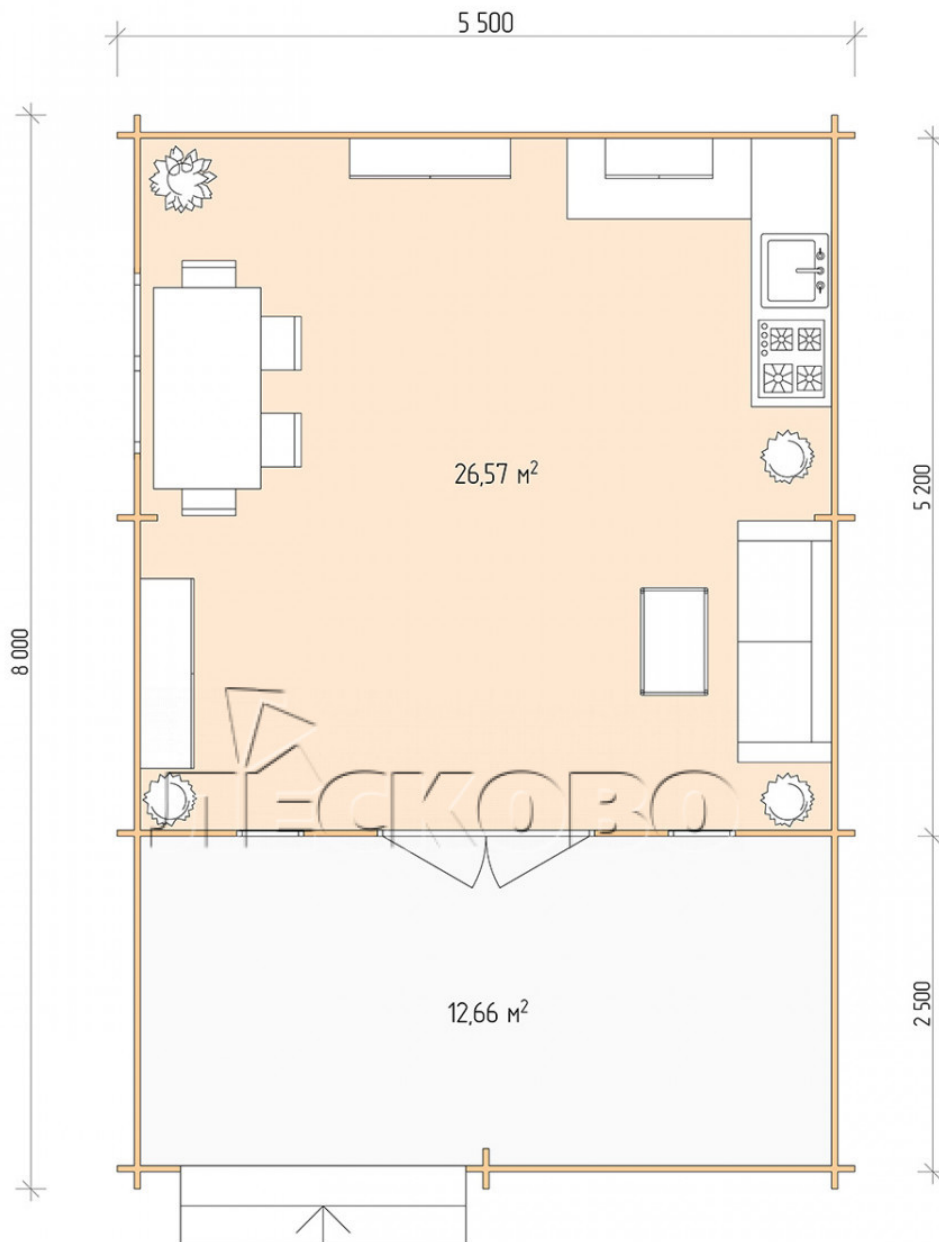

Log Cabin "DSV" series 5.5×5.5

Project Dimensions

5.5 × 5.5 / 40 m²

Full house set

6,945 €

Timber

45 MM

65 MM
+ 1,445 €

Project planning

Разрез

House Kit

- Wall kit: 44 × 145mm mini-chamber drying chamber with bowls for the project. The material of the tree is spruce, pine (GOST 8486). Humidity 12-14%. The height of the walls is 2.16 m;
- Logs, lower harness: board 45 × 145 mm chamber drying 10-12%;
- Floors: floorboard 35 mm, Chamber drying;
- Ceiling: imitation of a bar 20 × 135 mm, Chamber drying;
- Wooden windows, glass 4 mm, Single. Treatment with a colorless antiseptic. Hardware;

0.42×1.885 м.2 шт.

1.34×0.91 м.1 шт.

- Wooden doors;

1.62×1.885 м.1 шт.

7. Platbands: dry planed board 20 × 100 mm;

8. Roof: shingles.

9. Skirting board 35 mm.

+7 (4942) 499-770