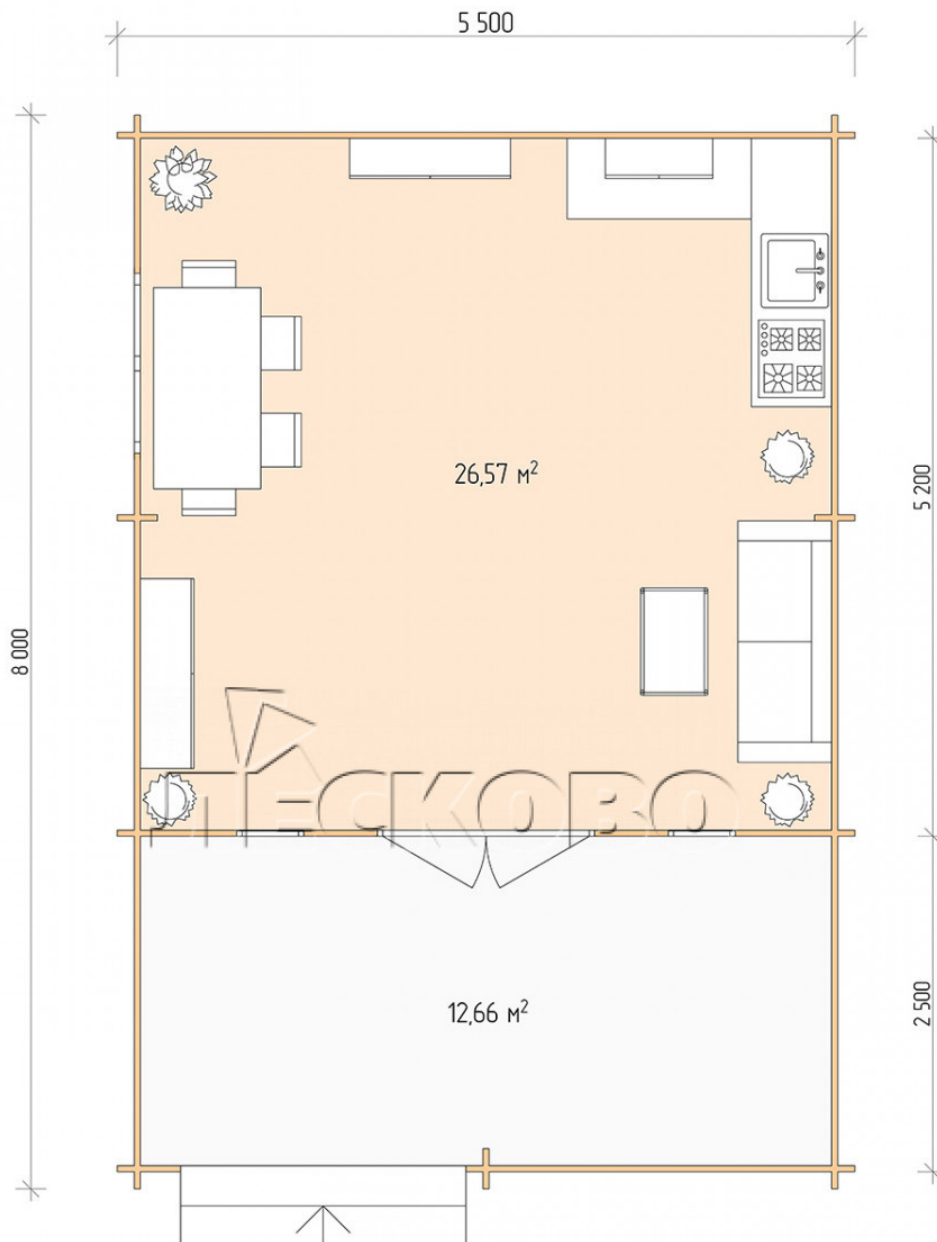

Log Cabin "DSV" series 5.5×5.5

Project Dimensions

5.5 × 5.5 / 40 m²

Full house set

5,523 €

Timber

45 MM

65 MM
+ 1,132 €

Project planning

Разрез

House Kit

- Wall kit: 44 × 145mm mini-chamber drying chamber with bowls for the project. The material of the tree is spruce, pine (GOST 8486). Humidity 12-14%. The height of the walls is 2.16 m;
- Logs, lower harness: board 45 × 145 mm chamber drying 10-12%;
- Floors: floorboard 35 mm, Chamber drying;
- Ceiling: imitation of a bar 20 × 135 mm, Chamber drying;
- Wooden windows, glass 4 mm, Single. Treatment with a colorless antiseptic. Hardware;

0.42×1.885 м.2 шт.

1.34×0.91 м.1 шт.

- Wooden doors;

1.62×1.885 м.1 шт.

7. Platbands: dry planed board 20 × 100 mm;

8. Roof: shingles.

9. Skirting board 35 mm.

+7 (4942) 499-770