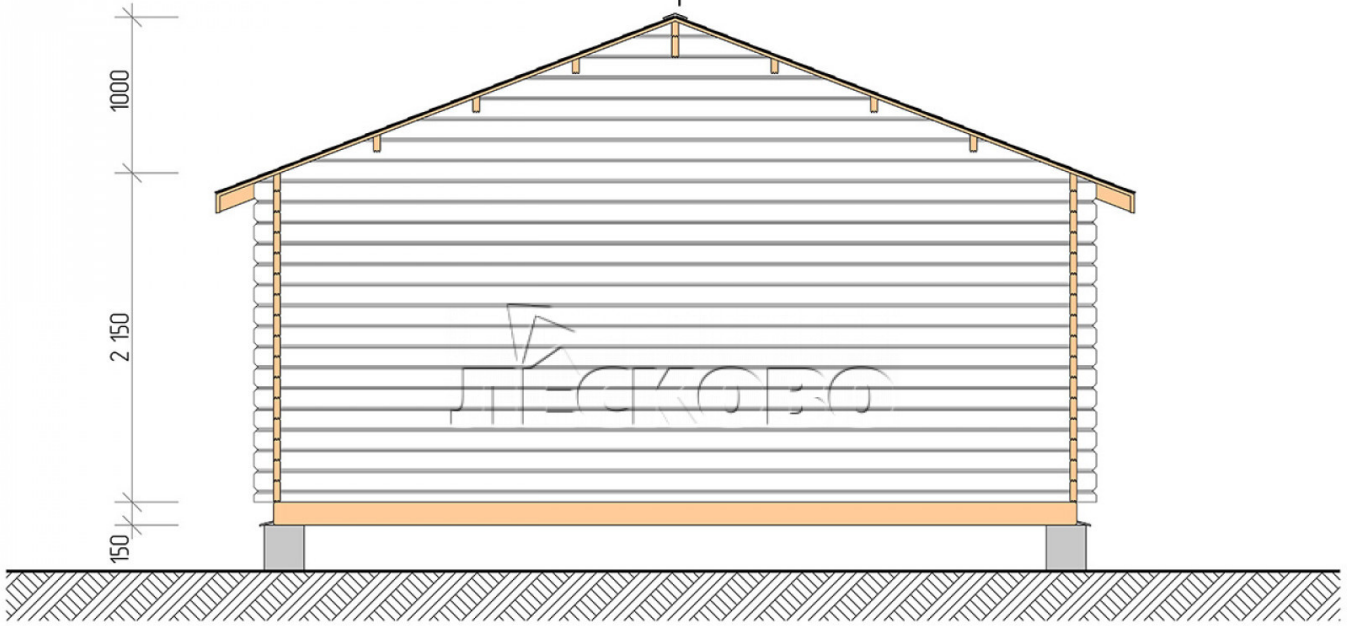

Log Cabin "DSV" series 5.5×5.5

Project Dimensions

5.5 × 5.5 / 40 m²

Full house set

6,945 €

Timber

45 MM

65 MM
+ 1,445 €

Project planning

Разрез

House Kit

- Wall kit: 44 × 145mm mini-chamber drying chamber with bowls for the project. The material of the tree is spruce, pine (GOST 8486). Humidity 12-14%. The height of the walls is 2.16 m;
- Logs, lower harness: board 45 × 145 mm chamber drying 10-12%;
- Floors: floorboard 35 mm, Chamber drying;
- Ceiling: imitation of a bar 20 × 135 mm, Chamber drying;
- Wooden windows, glass 4 mm, Single. Treatment with a colorless antiseptic. Hardware;

0.42×1.885 м.2 шт.

1.34×0.91 м.1 шт.

- Wooden doors;

1.62×1.885 м.1 шт.

7. Platbands: dry planed board 20 × 100 mm;

8. Roof: shingles.

9. Skirting board 35 mm.

+7 (4942) 499-770