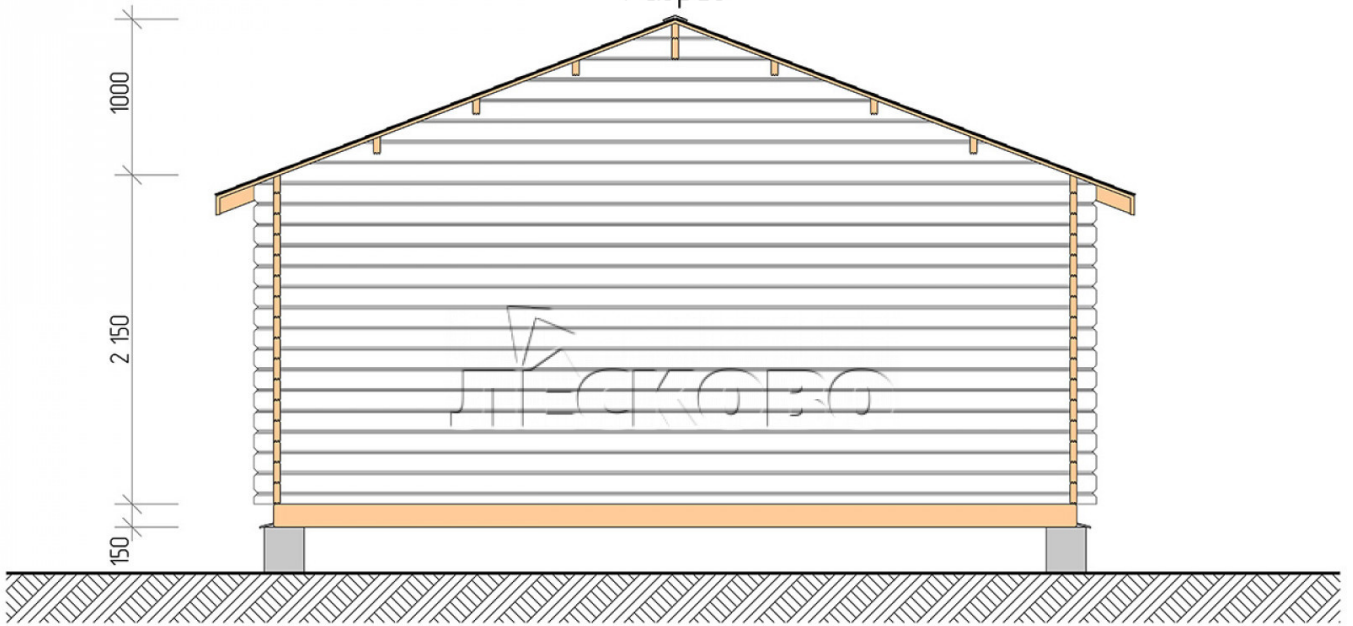

Log Cabin "DSV" series 5.5×5.5

Project Dimensions

5.5 × 5.5 / 40 m²

Full house set

5,523 €

Timber

45 MM

65 MM
+ 1,132 €

Project planning

Разрез

House Kit

- Wall kit: 44 × 145mm mini-chamber drying chamber with bowls for the project. The material of the tree is spruce, pine (GOST 8486). Humidity 12-14%. The height of the walls is 2.16 m;
- Logs, lower harness: board 45 × 145 mm chamber drying 10-12%;
- Floors: floorboard 35 mm, Chamber drying;
- Ceiling: imitation of a bar 20 × 135 mm, Chamber drying;
- Wooden windows, glass 4 mm, Single. Treatment with a colorless antiseptic. Hardware;

0.42×1.885 м.2 шт.

1.34×0.91 м.1 шт.

- Wooden doors;

1.62×1.885 м.1 шт.

7. Platbands: dry planed board 20 × 100 mm;

8. Roof: shingles.

9. Skirting board 35 mm.

+7 (4942) 499-770