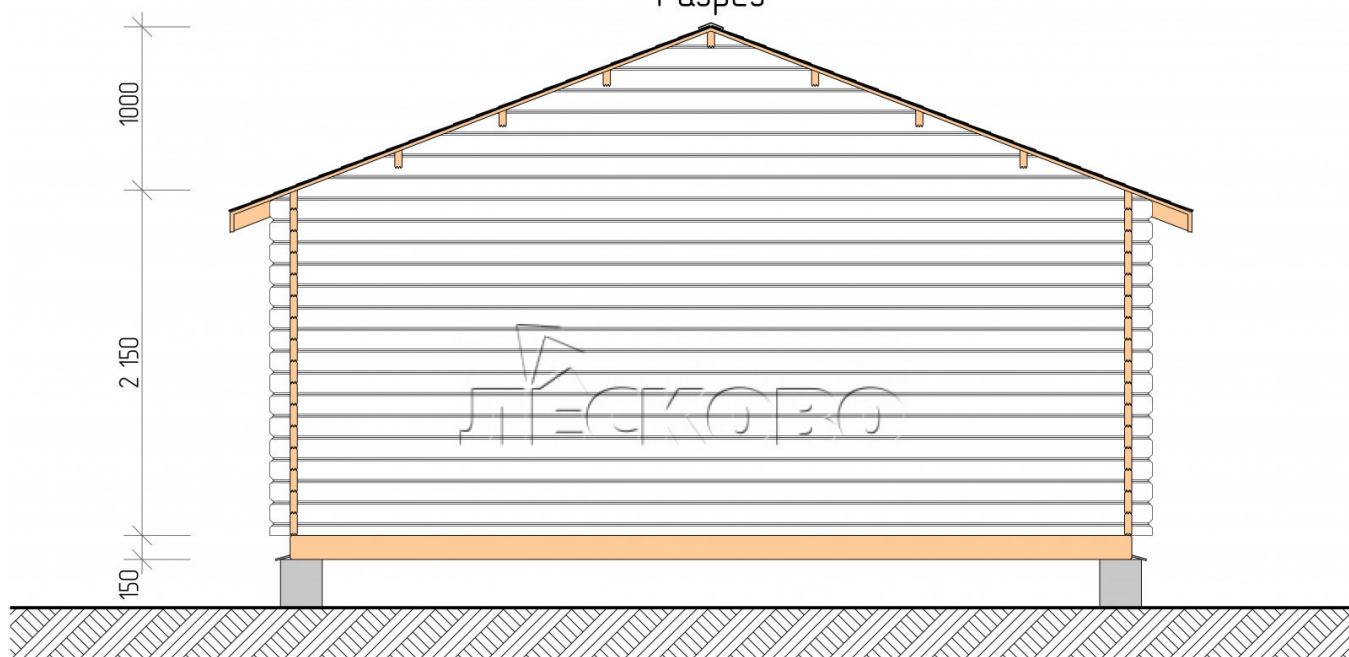

Log Cabin "DSV" series 5.5×4

Project Dimensions

5.5 × 4 / 32.3 m²

Full house set

4,664 €

Timber

45 MM

65 MM
+ 1,005 €

Project planning

5 500

18,84
M²

12,66
M²

4 000

Разрез

House Kit

- Wall kit: 44 × 145mm mini-chamber drying chamber with bowls for the project. The material of the tree is spruce, pine (GOST 8486). Humidity 12-14%. The height of the walls is 2.16 m;
- Logs, lower harness: board 45 × 145 mm chamber drying 10-12%;
- Floors: floorboard 35 mm, Chamber drying;
- Ceiling: imitation of a bar 20 × 135 mm, Chamber drying;
- Wooden windows, glass 4 mm, Single. Treatment with a colorless antiseptic. Hardware;

0.42×1.885 м.2 шт.

- Wooden doors;

1.62×1.885 м.1 шт.

7. Platbands: dry planed board 20 × 100 mm;

8. Roof: shingles.

9. Skirting board 35 mm.

+7 (4942) 499-770

156014, г. Кострома, ул. Базовая, д. 8