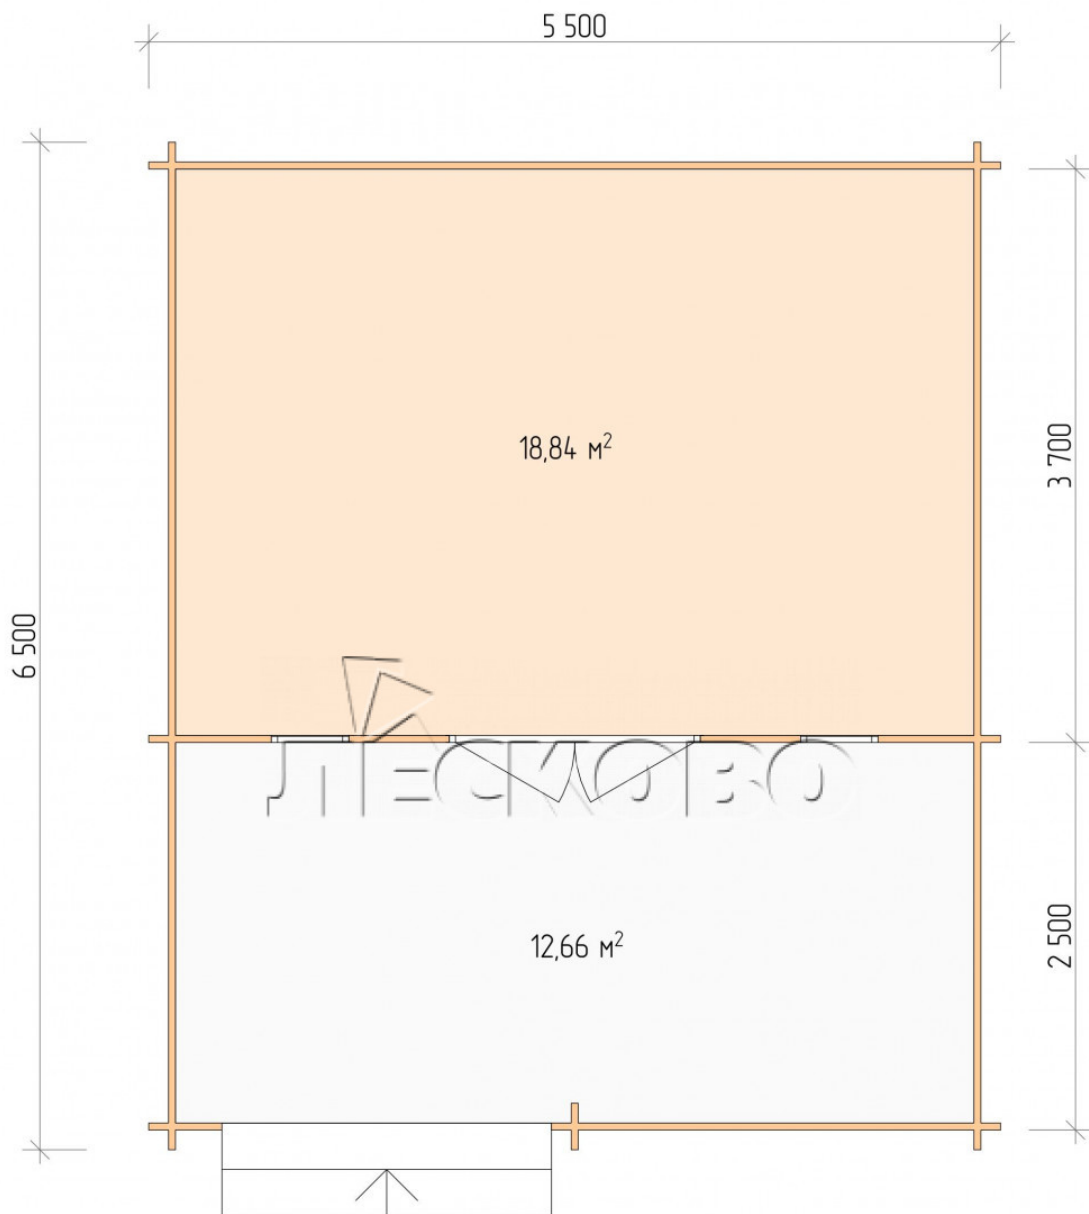

Log Cabin "DSV" series 5.5×4

Project Dimensions

5.5 × 4 / 32.3 m²

Full house set

4,664 €

Timber

45 MM

65 MM
+ 1,005 €

Project planning

5 500

18,84
M²

12,66
M²

4 000

Разрез

House Kit

- Wall kit: 44 × 145mm mini-chamber drying chamber with bowls for the project. The material of the tree is spruce, pine (GOST 8486). Humidity 12-14%. The height of the walls is 2.16 m;
- Logs, lower harness: board 45 × 145 mm chamber drying 10-12%;
- Floors: floorboard 35 mm, Chamber drying;
- Ceiling: imitation of a bar 20 × 135 mm, Chamber drying;
- Wooden windows, glass 4 mm, Single. Treatment with a colorless antiseptic. Hardware;

0.42×1.885 м.2 шт.

- Wooden doors;

1.62×1.885 м.1 шт.

7. Platbands: dry planed board 20 × 100 mm;

8. Roof: shingles.

9. Skirting board 35 mm.

+7 (4942) 499-770

156014, г. Кострома, ул. Базовая, д. 8