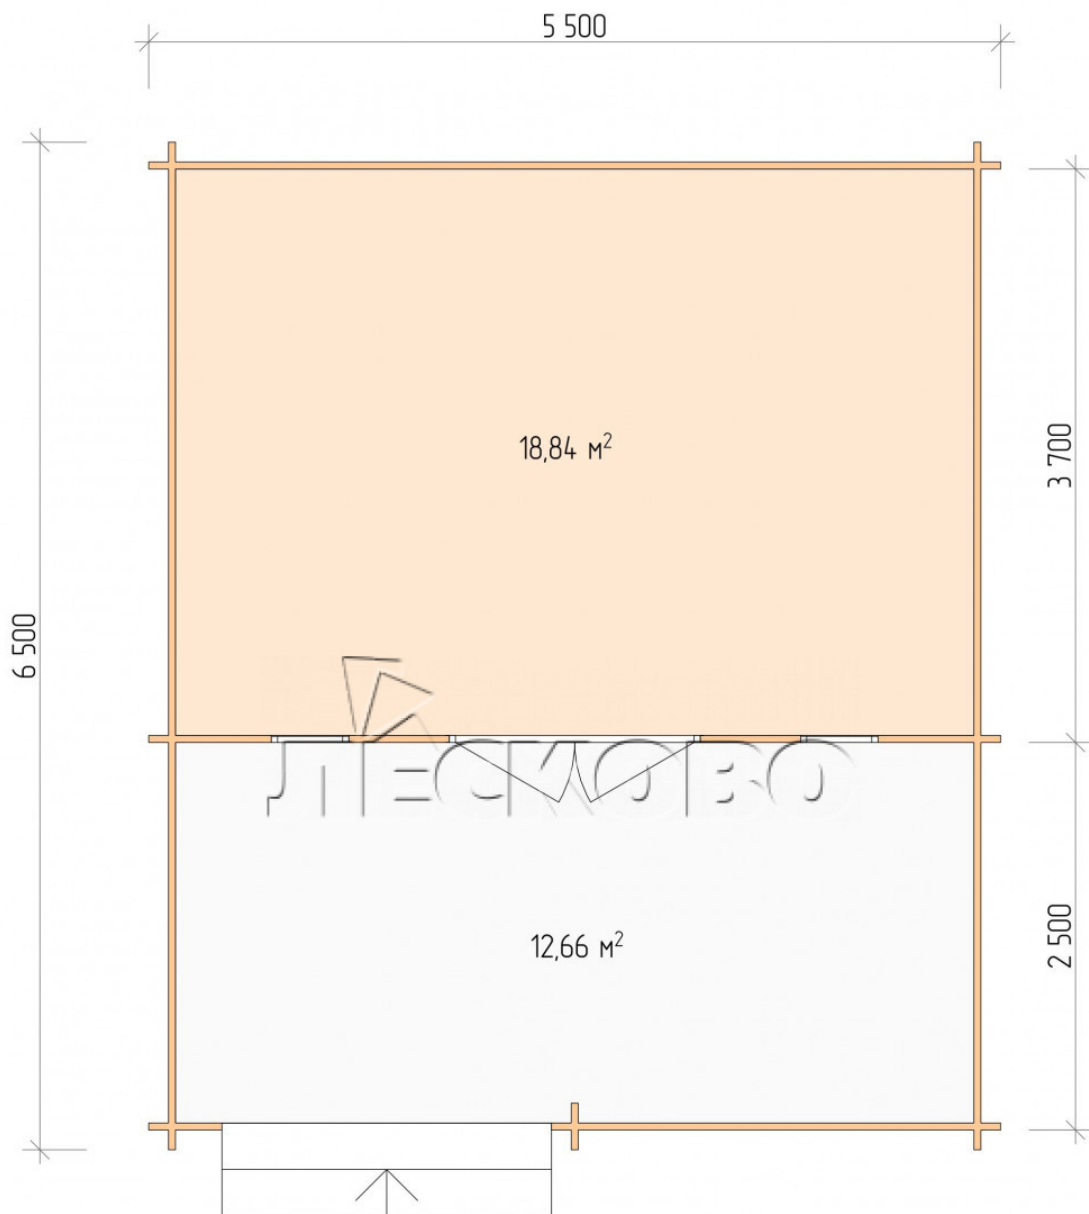

Log Cabin "DSV" series 5.5×4

Project Dimensions

5.5 × 4 / 32.3 m²

Full house set

5,856 €

Timber

45 MM

65 MM
+ 1,283 €

Project planning

5 500

Разрез

House Kit

- Wall kit: 44 × 145mm mini-chamber drying chamber with bowls for the project. The material of the tree is spruce, pine (GOST 8486). Humidity 12-14%. The height of the walls is 2.16 m;
- Logs, lower harness: board 45 × 145 mm chamber drying 10-12%;
- Floors: floorboard 35 mm, Chamber drying;
- Ceiling: imitation of a bar 20 × 135 mm, Chamber drying;
- Wooden windows, glass 4 mm, Single. Treatment with a colorless antiseptic. Hardware;

0.42×1.885 м.2 шт.

- Wooden doors;

1.62×1.885 м.1 шт.

7. Platbands: dry planed board 20 × 100 mm;

8. Roof: shingles.

9. Skirting board 35 mm.

+7 (4942) 499-770

156014, г. Кострома, ул. Базовая, д. 8