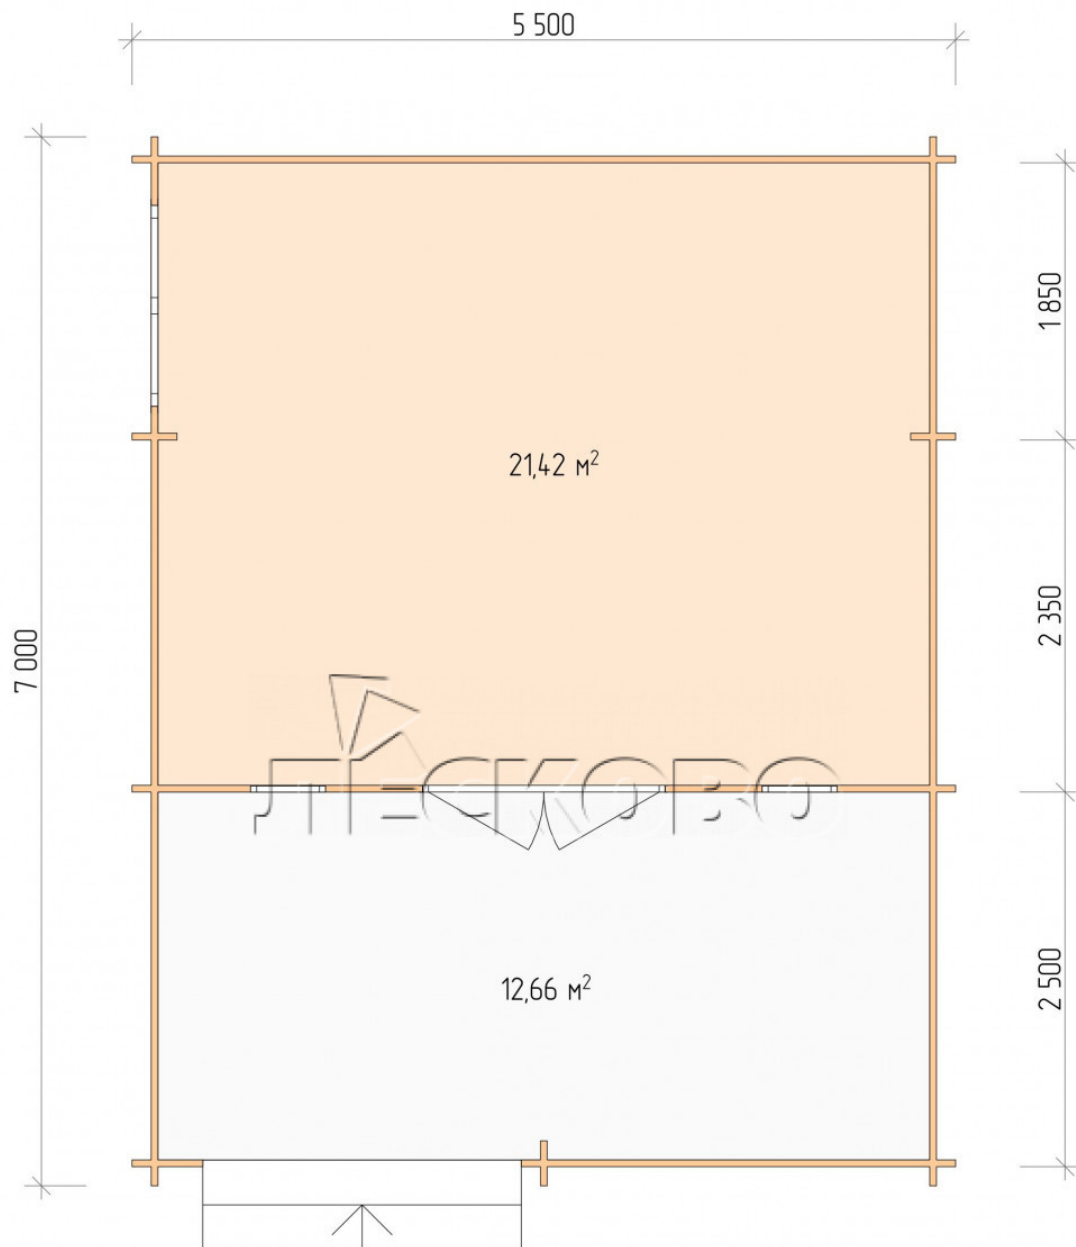

## Log Cabin "DSV" series 5.5×4.5

Project Dimensions

5.5 × 4.5 / 34.9 m<sup>2</sup>

Full house set

**5,118 €**

## Project planning

5 500

4 500

Разрез

## House Kit

- Wall kit: 44 × 145mm mini-chamber drying chamber with bowls for the project. The material of the tree is spruce, pine (GOST 8486). Humidity 12-14%. The height of the walls is 2.16 m;
- Logs, lower harness: board 45 × 145 mm chamber drying 10-12%;
- Floors: floorboard 35 mm, Chamber drying;
- Ceiling: imitation of a bar 20 × 135 mm, Chamber drying;
- Wooden windows, glass 4 mm, Single. Treatment with a colorless antiseptic. Hardware;

0.42×1.885 м.2 шт.

1.34×0.91 м.1 шт.

- Wooden doors;

1.62×1.885 м.1 шт.

7. Platbands: dry planed board 20 × 100 mm;

8. Roof: shingles.

9. Skirting board 35 mm.

+7 (4942) 499-770