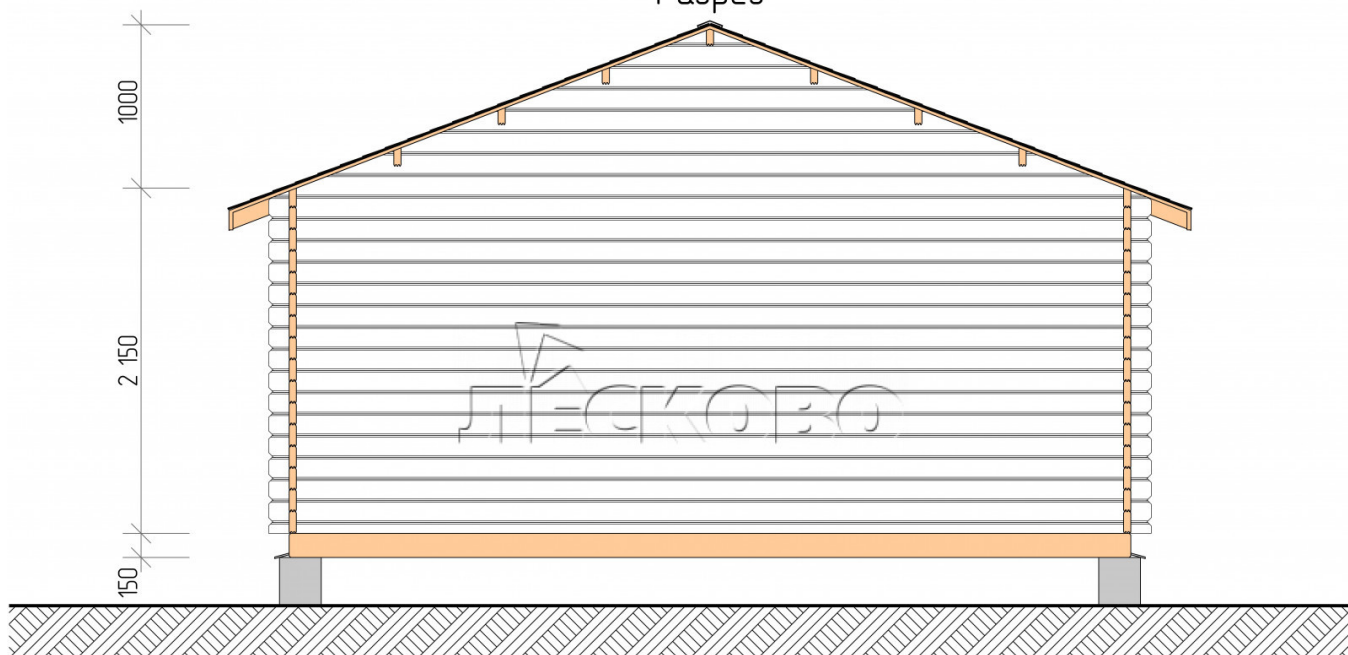

## Log Cabin "DSV" series 5.5×4.5

Project Dimensions

5.5 × 4.5 / 34.9 m<sup>2</sup>

Full house set

**5,307 €**

## Project planning

5 500

4 500

Разрез

## House Kit

- Wall kit: 44 × 145mm mini-chamber drying chamber with bowls for the project. The material of the tree is spruce, pine (GOST 8486). Humidity 12-14%. The height of the walls is 2.16 m;
- Logs, lower harness: board 45 × 145 mm chamber drying 10-12%;
- Floors: floorboard 35 mm, Chamber drying;
- Ceiling: imitation of a bar 20 × 135 mm, Chamber drying;
- Wooden windows, glass 4 mm, Single. Treatment with a colorless antiseptic. Hardware;