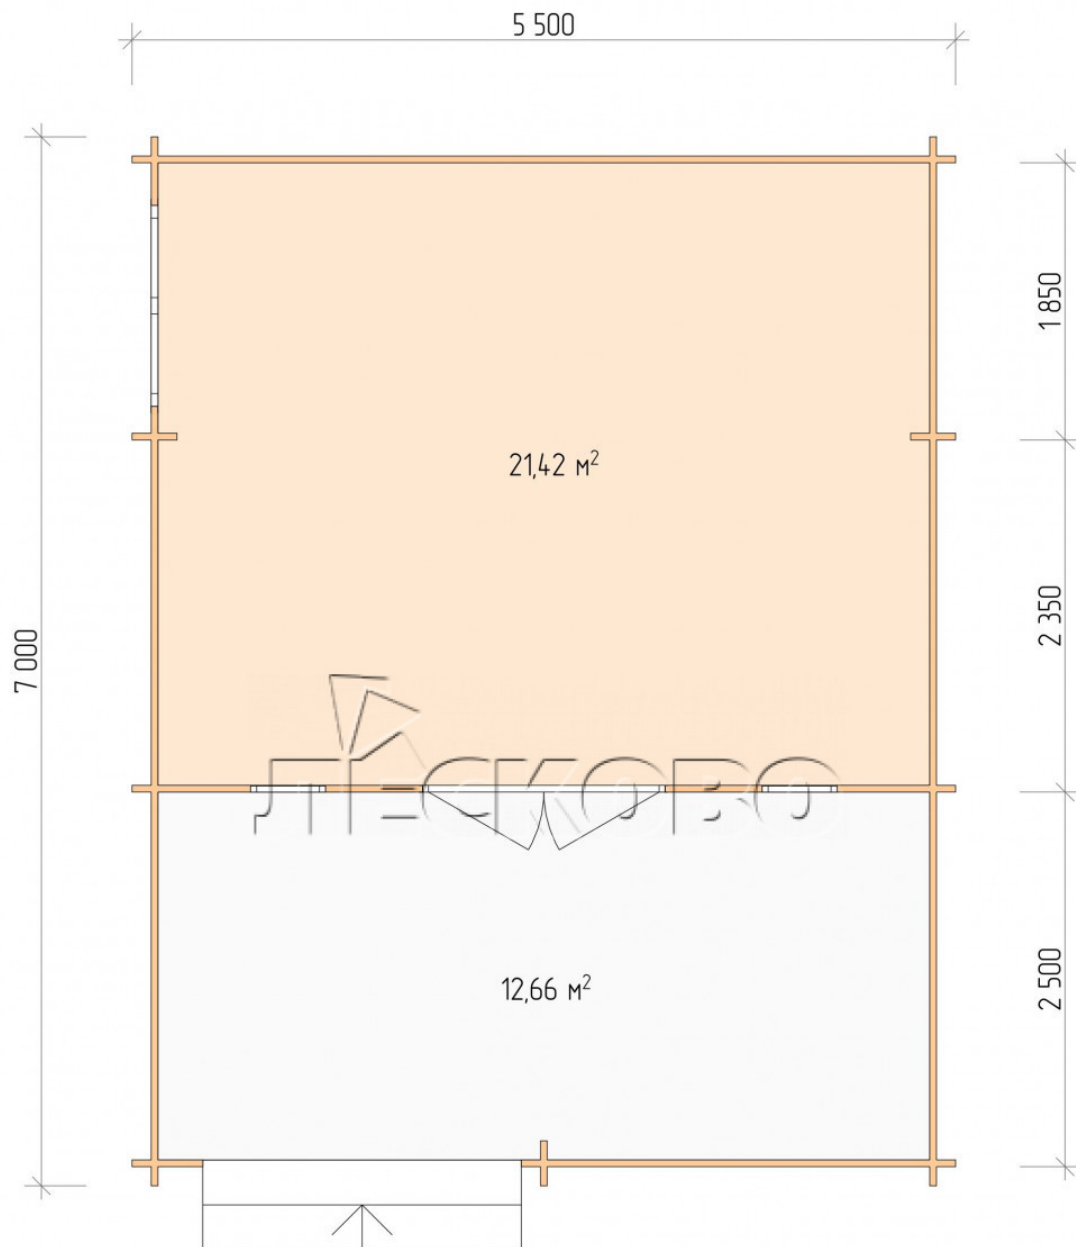

## Log Cabin "DSV" series 5.5×4.5

Project Dimensions

5.5 × 4.5 / 34.9 m<sup>2</sup>

Full house set

**5,307 €**

## Project planning

5 500

4 500

Разрез

## House Kit

- Wall kit: 44 × 145mm mini-chamber drying chamber with bowls for the project. The material of the tree is spruce, pine (GOST 8486). Humidity 12-14%. The height of the walls is 2.16 m;
- Logs, lower harness: board 45 × 145 mm chamber drying 10-12%;
- Floors: floorboard 35 mm, Chamber drying;
- Ceiling: imitation of a bar 20 × 135 mm, Chamber drying;
- Wooden windows, glass 4 mm, Single. Treatment with a colorless antiseptic. Hardware;

0.42×1.885 м.2 шт.

1.34×0.91 м.1 шт.

- Wooden doors;

1.62×1.885 м.1 шт.

7. Platbands: dry planed board 20 × 100 mm;

8. Roof: shingles.

9. Skirting board 35 mm.

+7 (4942) 499-770