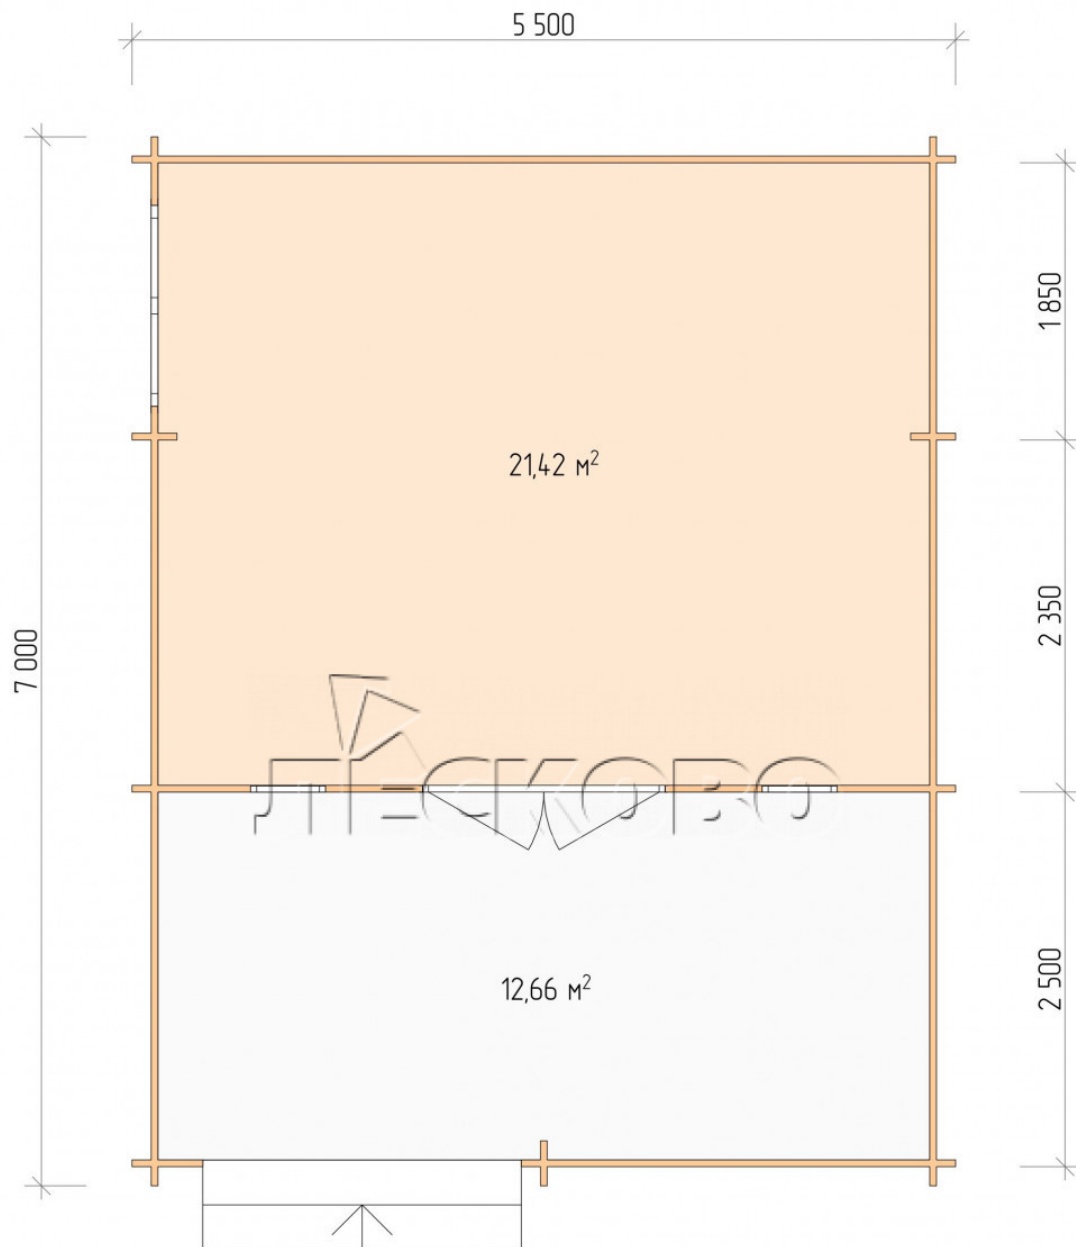

Log Cabin "DSV" series 5.5×4.5

Project Dimensions

5.5 × 4.5 / 34.9 m²

Full house set

6,231 €

Timber

45 MM

65 MM
+ 1,346 €

Project planning

5 500

4 500

Разрез

House Kit

- Wall kit: 44 × 145mm mini-chamber drying chamber with bowls for the project. The material of the tree is spruce, pine (GOST 8486). Humidity 12-14%. The height of the walls is 2.16 m;
- Logs, lower harness: board 45 × 145 mm chamber drying 10-12%;
- Floors: floorboard 35 mm, Chamber drying;
- Ceiling: imitation of a bar 20 × 135 mm, Chamber drying;
- Wooden windows, glass 4 mm, Single. Treatment with a colorless antiseptic. Hardware;

0.42×1.885 м.2 шт.

1.34×0.91 м.1 шт.

- Wooden doors;

1.62×1.885 м.1 шт.

7. Platbands: dry planed board 20 × 100 mm;

8. Roof: shingles.

9. Skirting board 35 mm.

+7 (4942) 499-770