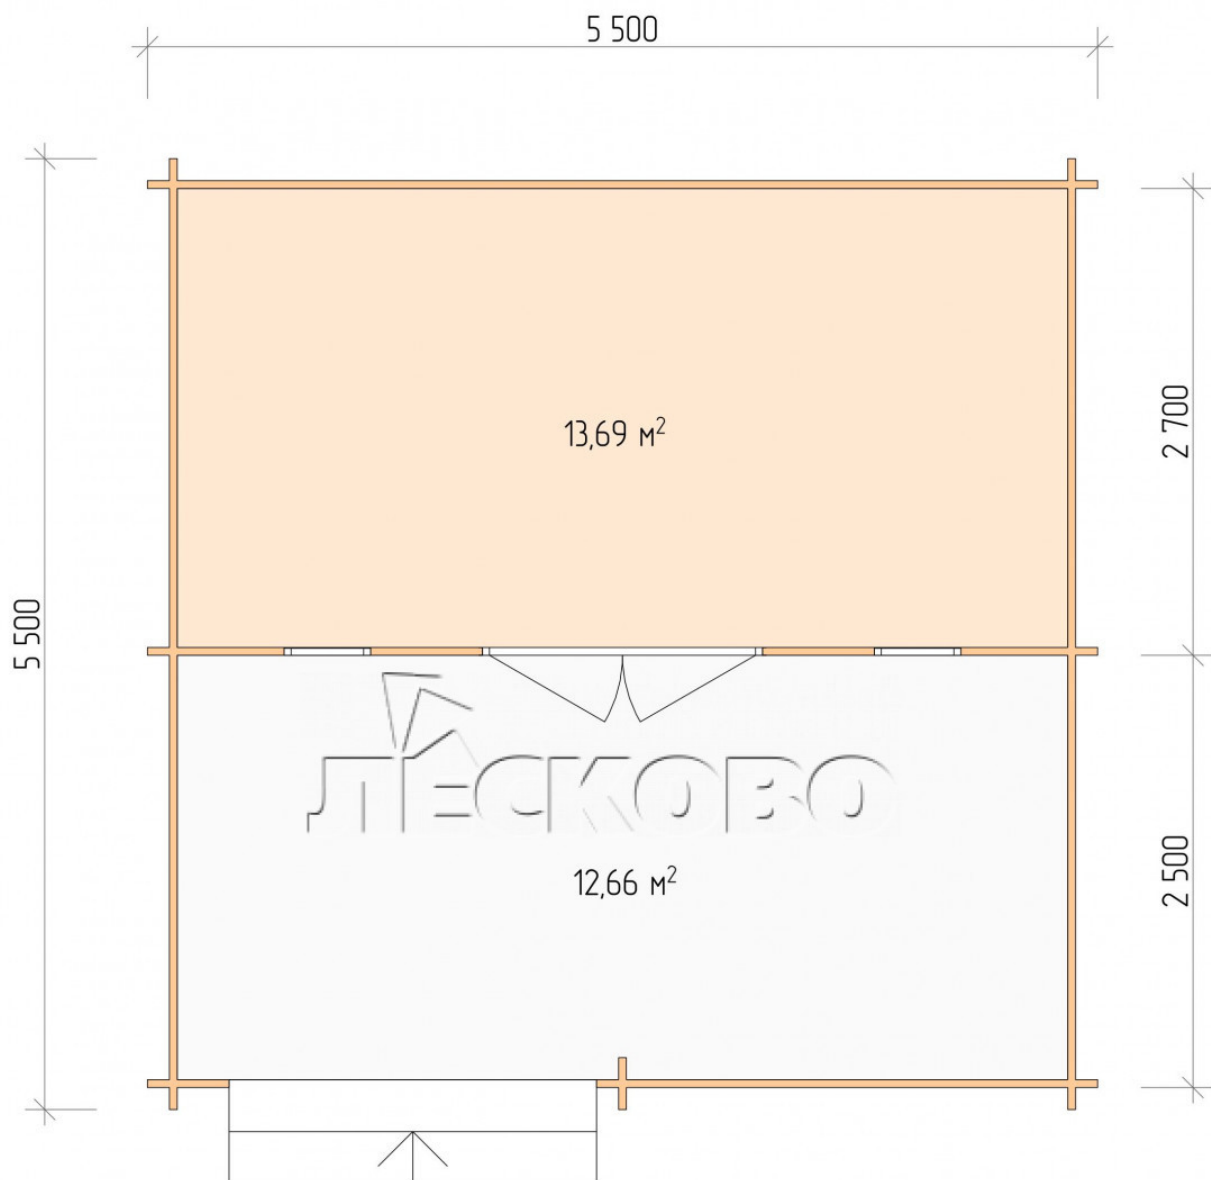

Log Cabin "DSV" series 5.5×3

Project Dimensions

5.5 × 3 / 7.1 m²

Full house set

5,112 €

Timber

45 mm

65 mm
+ 1,151 €

Project planning

5 500

3 000

Разрез

House Kit

- Wall kit: 44 × 145mm mini-chamber drying chamber with bowls for the project. The material of the tree is spruce, pine (GOST 8486). Humidity 12-14%. The height of the walls is 2.16 m;
- Logs, lower harness: board 45 × 145 mm chamber drying 10-12%;
- Floors: floorboard 35 mm, Chamber drying;
- Ceiling: imitation of a bar 20 × 135 mm, Chamber drying;
- Wooden windows, glass 4 mm, Single. Treatment with a colorless antiseptic. Hardware;

0.42×1.885 м.2 шт.

- Wooden doors;

1.62×1.885 м.1 шт.

7. Platbands: dry planed board 20 × 100 mm;

8. Roof: shingles.

9. Skirting board 35 mm.

+7 (4942) 499-770

156014, г. Кострома, ул. Базовая, д. 8