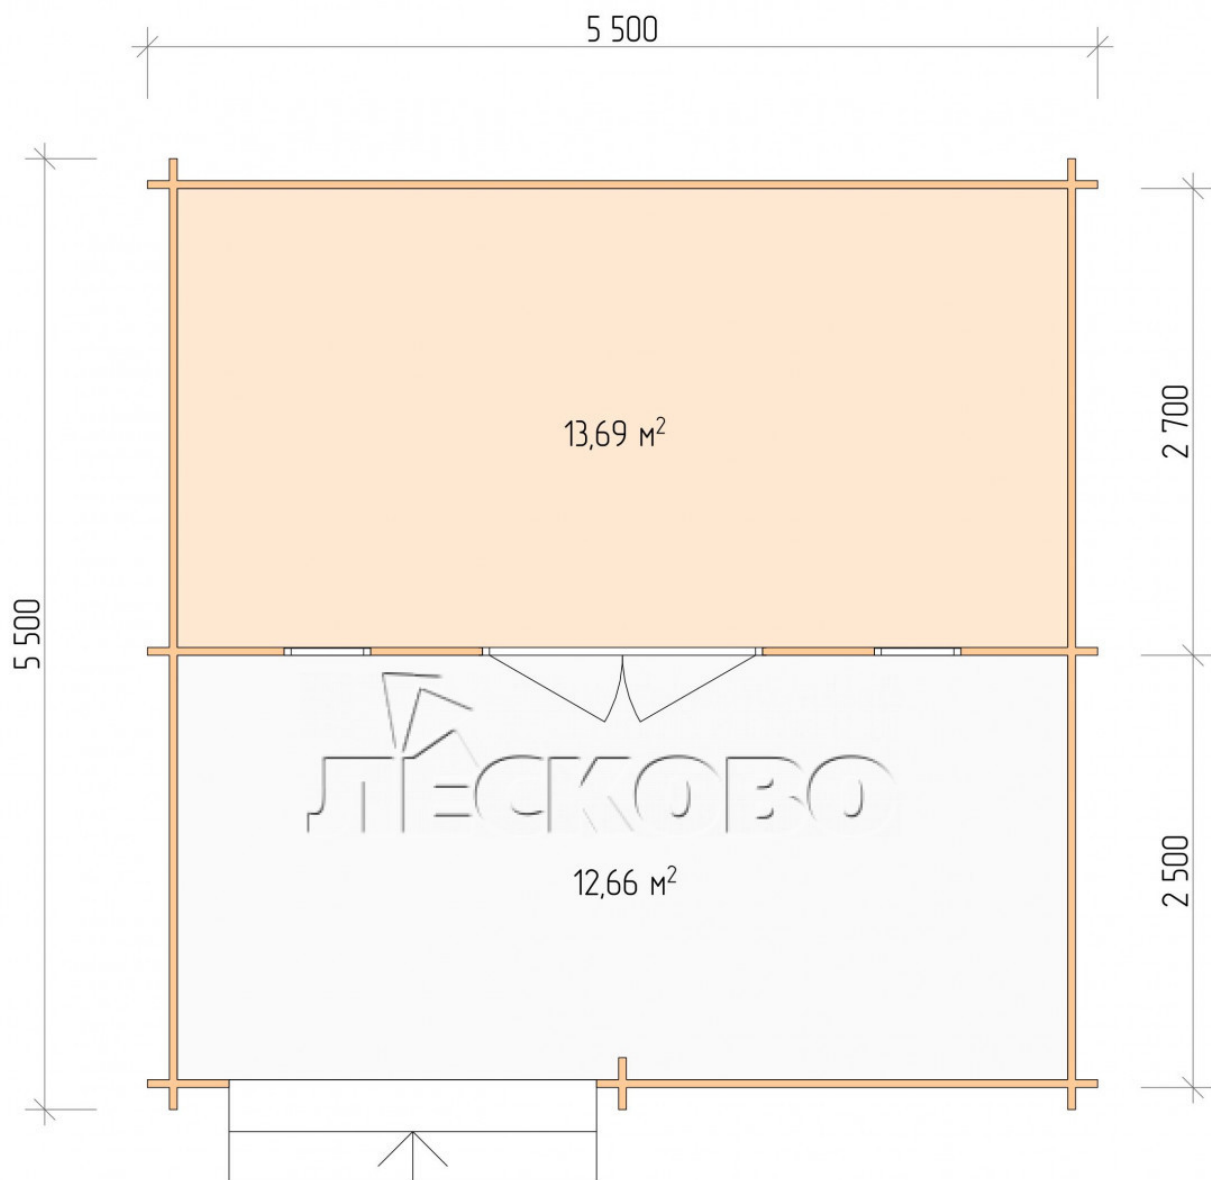

## Log Cabin "DSV" series 5.5×3

Project Dimensions

5.5 × 3 / 7.1 m<sup>2</sup>

Full house set

**3,969 €**

## Project planning

5 500

3 000

Разрез

## House Kit

- Wall kit: 44 × 145mm mini-chamber drying chamber with bowls for the project. The material of the tree is spruce, pine (GOST 8486). Humidity 12-14%. The height of the walls is 2.16 m;
- Logs, lower harness: board 45 × 145 mm chamber drying 10-12%;
- Floors: floorboard 35 mm, Chamber drying;
- Ceiling: imitation of a bar 20 × 135 mm, Chamber drying;
- Wooden windows, glass 4 mm, Single. Treatment with a colorless antiseptic. Hardware;

0.42×1.885 м.2 шт.

- Wooden doors;

1.62×1.885 м.1 шт.

7. Platbands: dry planed board 20 × 100 mm;

8. Roof: shingles.

9. Skirting board 35 mm.

+7 (4942) 499-770

156014, г. Кострома, ул. Базовая, д. 8