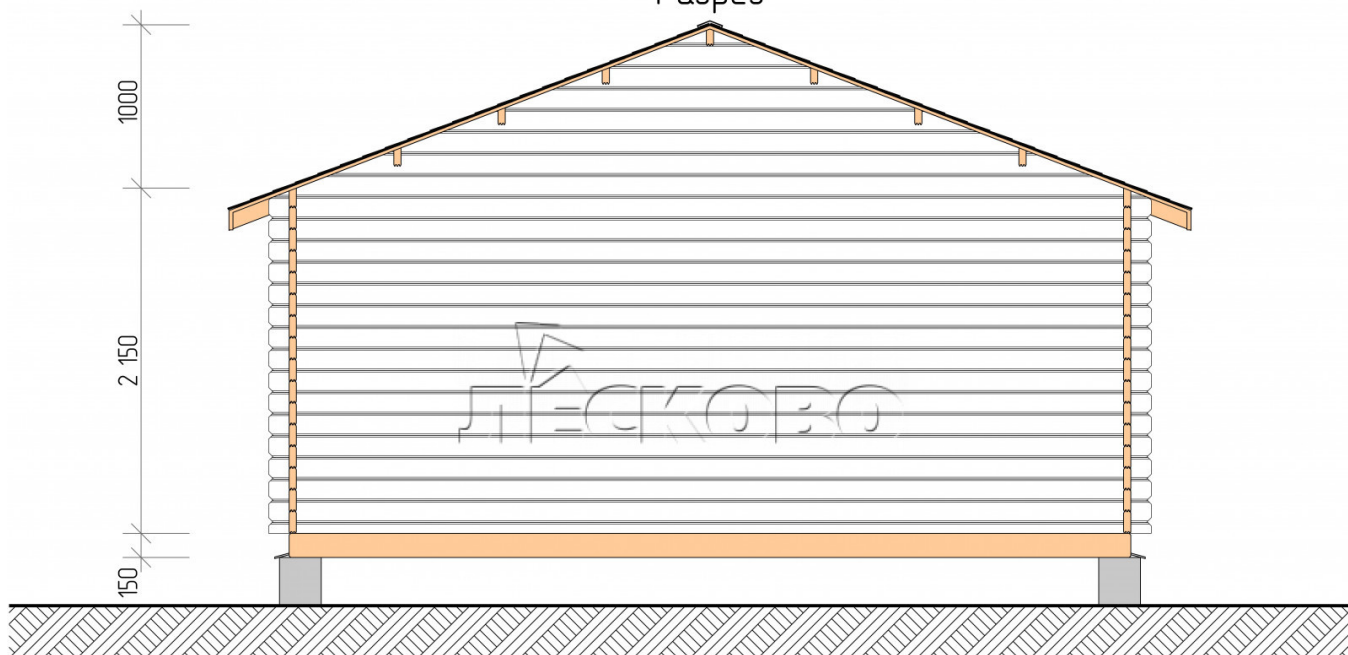

## Log Cabin "DSV" series 5.5×3.5

Project Dimensions

5.5 × 3.5 / 29.7 m<sup>2</sup>

Full house set

**4,466 €**

## House Kit

- Wall kit: 44 × 145mm mini-chamber drying chamber with bowls for the project. The material of the tree is spruce, pine (GOST 8486). Humidity 12-14%. The height of the walls is 2.16 m;
- Logs, lower harness: board 45 × 145 mm chamber drying 10-12%;
- Floors: floorboard 35 mm, Chamber drying;
- Ceiling: imitation of a bar 20 × 135 mm, Chamber drying;
- Wooden windows, glass 4 mm, Single. Treatment with a colorless antiseptic. Hardware;