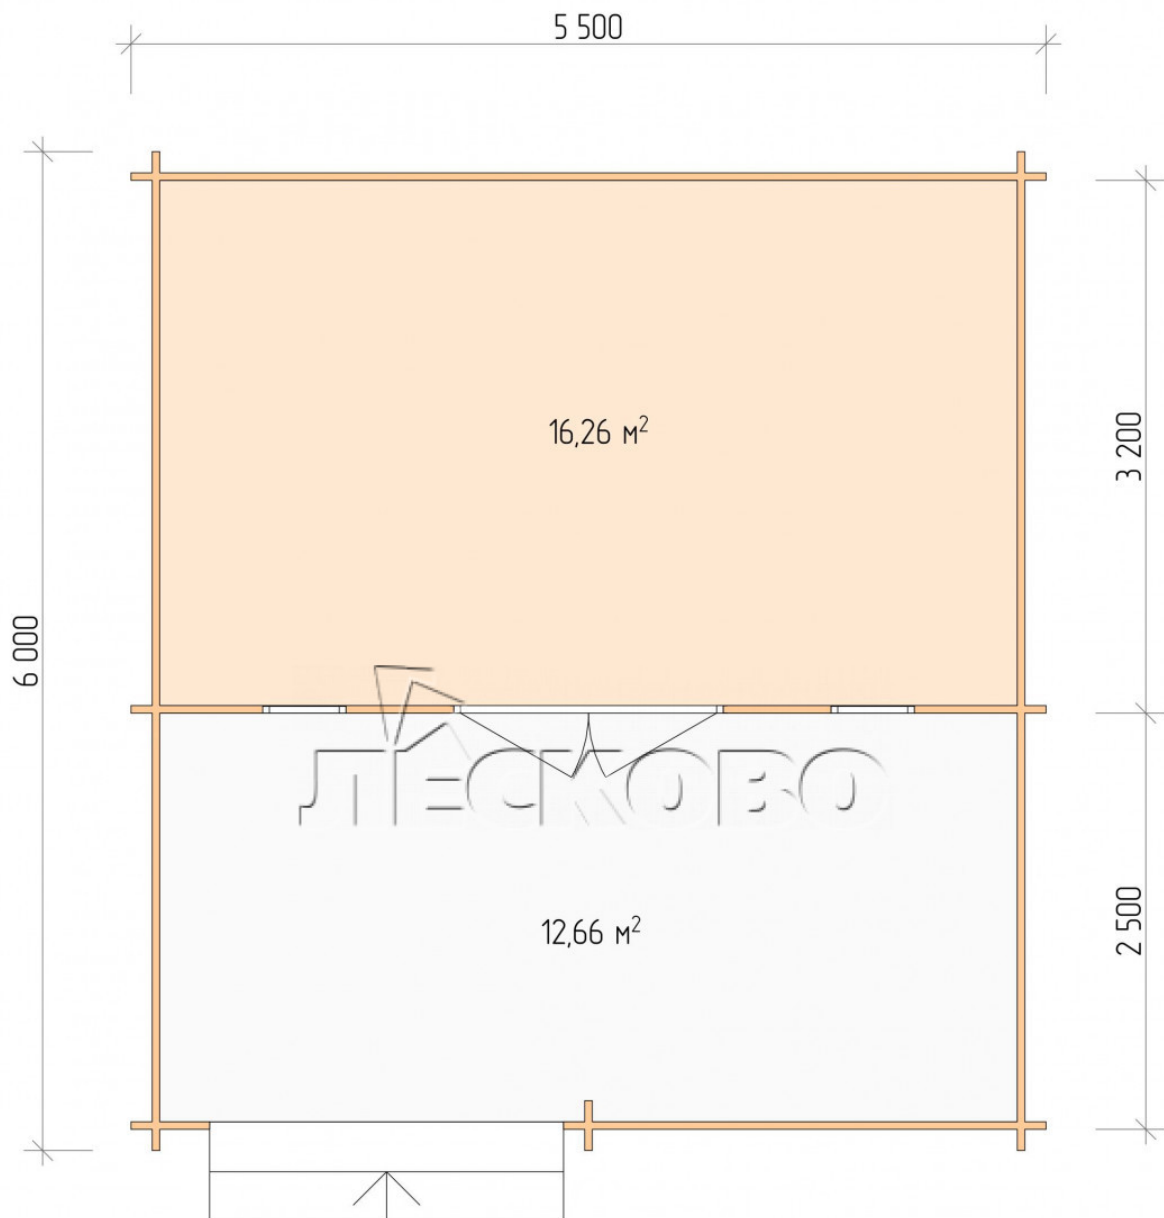

## Log Cabin "DSV" series 5.5×3.5

Project Dimensions

5.5 × 3.5 / 29.7 m<sup>2</sup>

Full house set

**4,466 €**

## Project planning

5 500

3 500

16, 26  
M<sup>2</sup>

12, 66  
M<sup>2</sup>

Разрез

## House Kit

- Wall kit: 44 × 145mm mini-chamber drying chamber with bowls for the project. The material of the tree is spruce, pine (GOST 8486). Humidity 12-14%. The height of the walls is 2.16 m;
- Logs, lower harness: board 45 × 145 mm chamber drying 10-12%;
- Floors: floorboard 35 mm, Chamber drying;
- Ceiling: imitation of a bar 20 × 135 mm, Chamber drying;
- Wooden windows, glass 4 mm, Single. Treatment with a colorless antiseptic. Hardware;

0.42×1.885 м.2 шт.

- Wooden doors;

1.62×1.885 м.1 шт.

7. Platbands: dry planed board 20 × 100 mm;

8. Roof: shingles.

9. Skirting board 35 mm.

+7 (4942) 499-770

156014, г. Кострома, ул. Базовая, д. 8