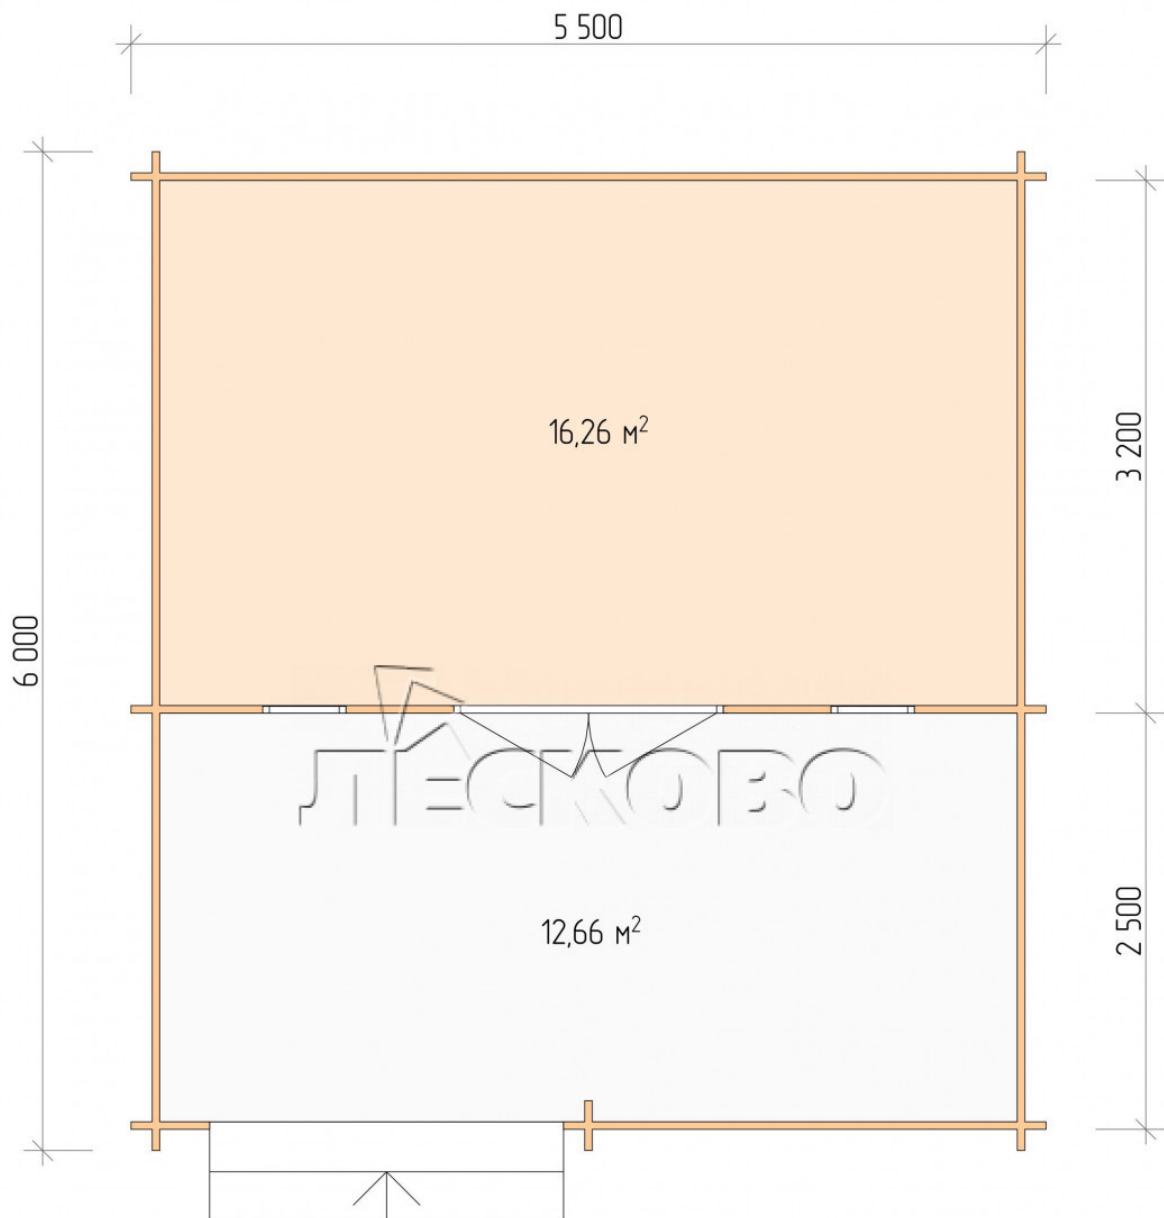

Log Cabin "DSV" series 5.5×3.5

Project Dimensions

5.5 × 3.5 / 29.7 m²

Full house set

5,420 €

Timber

45 MM

65 MM
+ 1,203 €

Project planning

5 500

3 500

16,26
M²

12,66
M²

Разрез

House Kit

- Wall kit: 44 × 145mm mini-chamber drying chamber with bowls for the project. The material of the tree is spruce, pine (GOST 8486). Humidity 12-14%. The height of the walls is 2.16 m;
- Logs, lower harness: board 45 × 145 mm chamber drying 10-12%;
- Floors: floorboard 35 mm, Chamber drying;
- Ceiling: imitation of a bar 20 × 135 mm, Chamber drying;
- Wooden windows, glass 4 mm, Single. Treatment with a colorless antiseptic. Hardware;

0.42×1.885 м.2 шт.

- Wooden doors;

1.62×1.885 м.1 шт.

7. Platbands: dry planed board 20 × 100 mm;

8. Roof: shingles.

9. Skirting board 35 mm.

+7 (4942) 499-770

156014, г. Кострома, ул. Базовая, д. 8