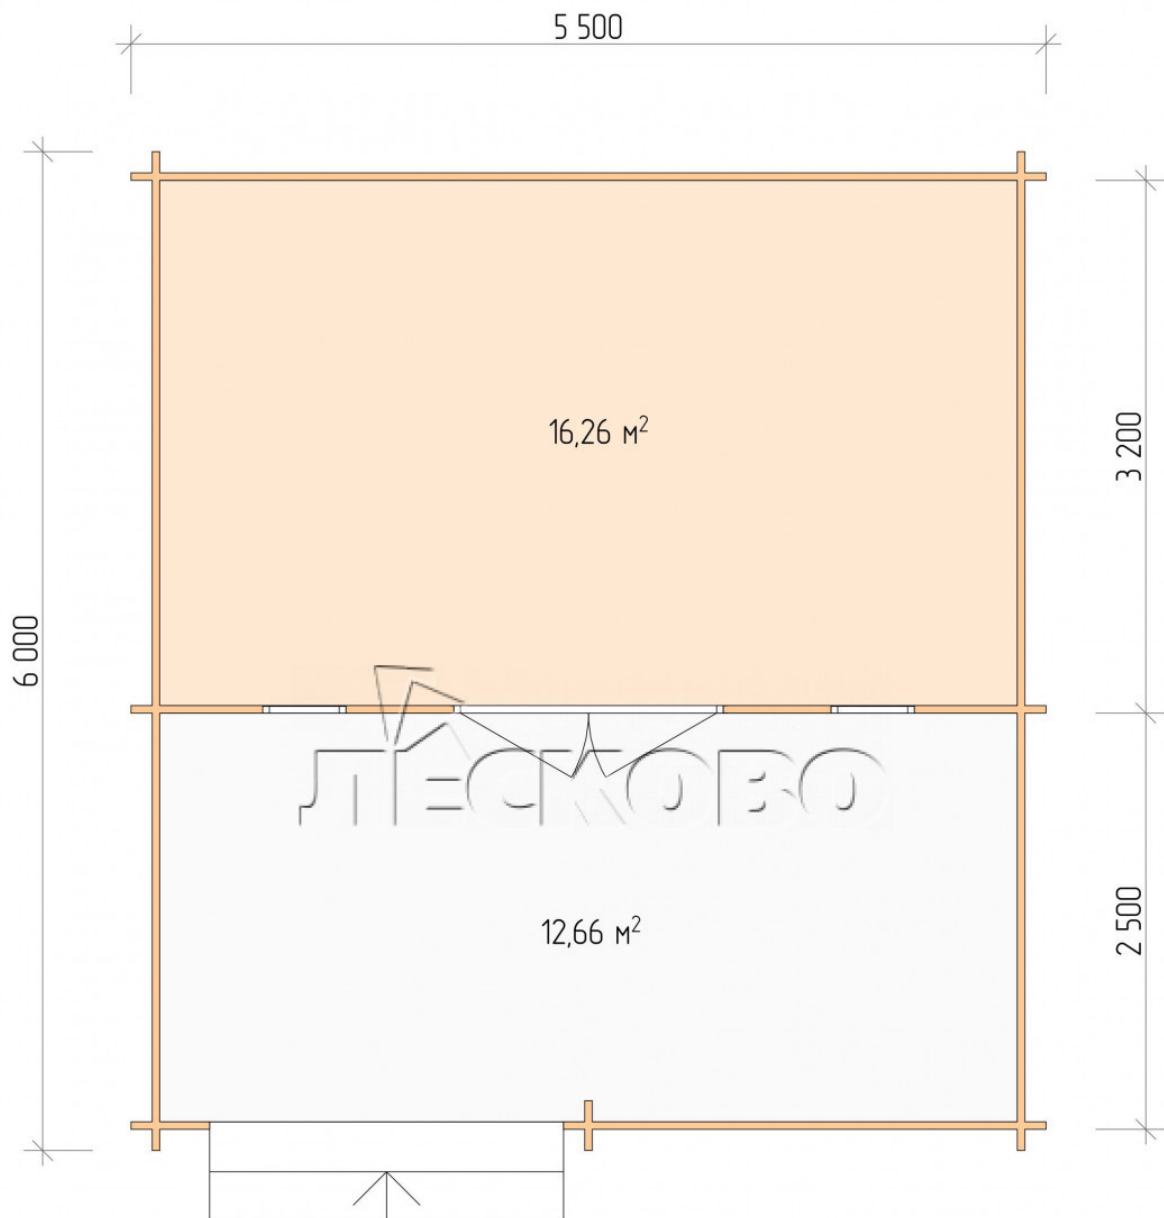

Log Cabin "DSV" series 5.5×3.5

Project Dimensions

5.5 × 3.5 / 29.7 m²

Full house set

4,482 €

Timber

45 MM

65 MM
+ 981 €

Project planning

5 500

3 500

16,26
M²

12,66
M²

Разрез

House Kit

- Wall kit: 44 × 145mm mini-chamber drying chamber with bowls for the project. The material of the tree is spruce, pine (GOST 8486). Humidity 12-14%. The height of the walls is 2.16 m;
- Logs, lower harness: board 45 × 145 mm chamber drying 10-12%;
- Floors: floorboard 35 mm, Chamber drying;
- Ceiling: imitation of a bar 20 × 135 mm, Chamber drying;
- Wooden windows, glass 4 mm, Single. Treatment with a colorless antiseptic. Hardware;

0.42×1.885 м.2 шт.

- Wooden doors;

1.62×1.885 м.1 шт.

7. Platbands: dry planed board 20 × 100 mm;

8. Roof: shingles.

9. Skirting board 35 mm.

+7 (4942) 499-770

156014, г. Кострома, ул. Базовая, д. 8