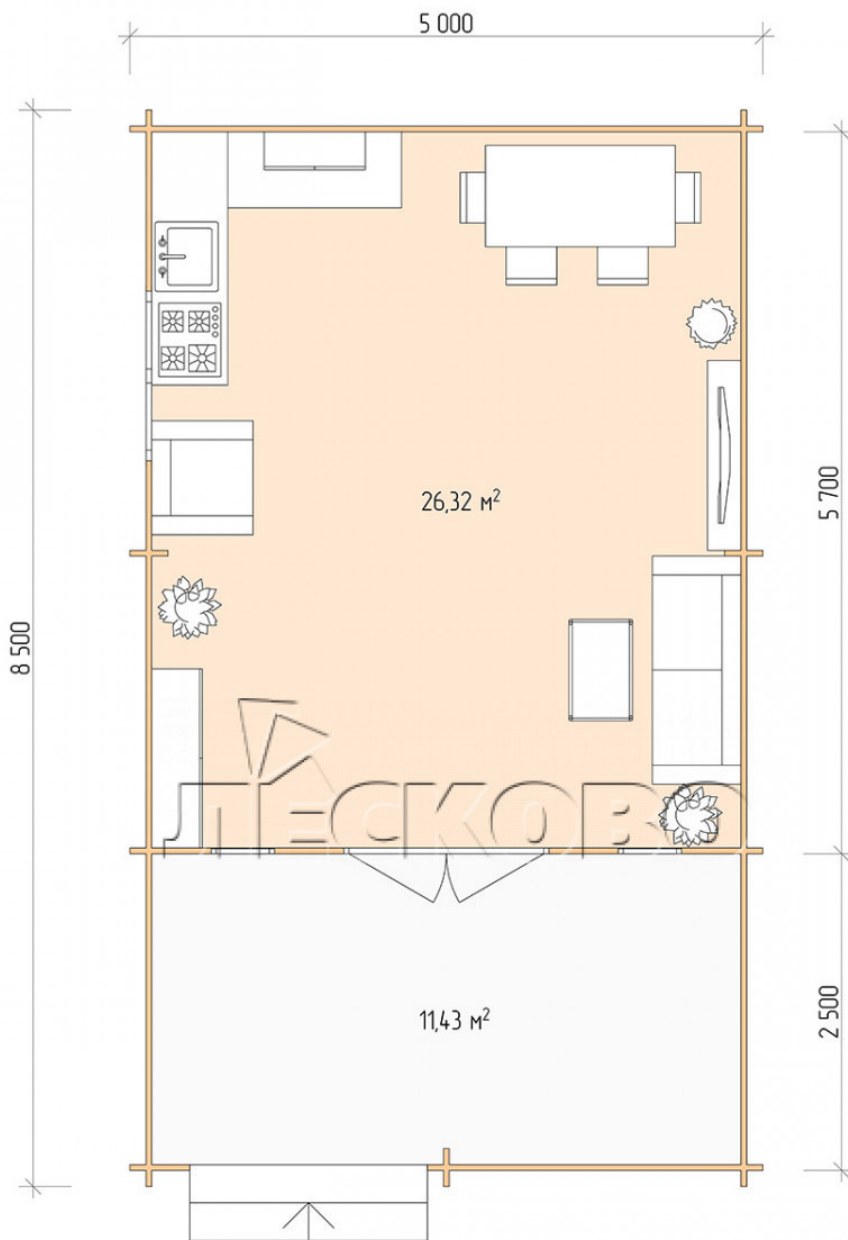

## Log Cabin "DSV" series 5×6

Project Dimensions

5 × 6 / 38.6 m<sup>2</sup>

Full house set

**5,345 €**

### Timber

45 MM

65 MM  
+ 1,119 €

# Разрез

## House Kit

- Wall kit: 44 × 145mm mini-chamber drying chamber with bowls for the project. The material of the tree is spruce, pine (GOST 8486). Humidity 12-14%. The height of the walls is 2.16 m;
- Logs, lower harness: board 45 × 145 mm chamber drying 10-12%;
- Floors: floorboard 35 mm, Chamber drying;
- Ceiling: imitation of a bar 20 × 135 mm, Chamber drying;
- Wooden windows, glass 4 mm, Single. Treatment with a colorless antiseptic. Hardware;