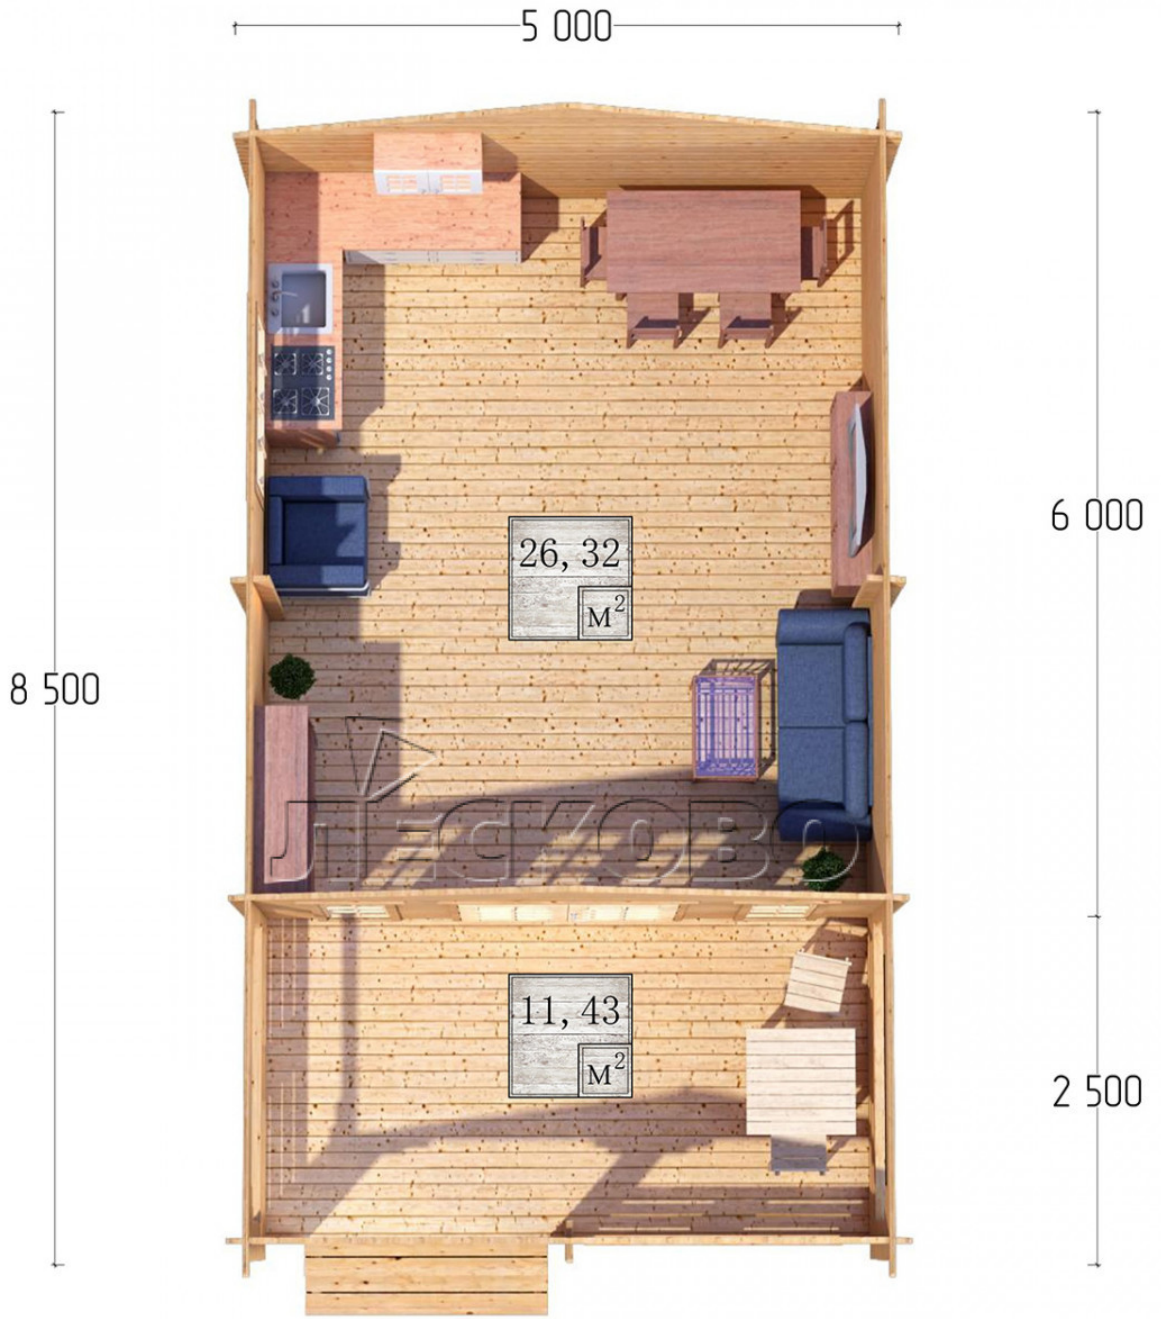

Log Cabin "DSV" series 5x6

Project Dimensions

5 × 6 / 38.6 m²

Full house set

5,445 €

Timber

45 MM

65 MM
+ 1,140 €

Project planning

Разрез

House Kit

- Wall kit: 44 × 145mm mini-chamber drying chamber with bowls for the project. The material of the tree is spruce, pine (GOST 8486). Humidity 12-14%. The height of the walls is 2.16 m;
- Logs, lower harness: board 45 × 145 mm chamber drying 10-12%;
- Floors: floorboard 35 mm, Chamber drying;
- Ceiling: imitation of a bar 20 × 135 mm, Chamber drying;
- Wooden windows, glass 4 mm, Single. Treatment with a colorless antiseptic. Hardware;

0.42×1.885 м.2 шт.

1.34×0.91 м.1 шт.

- Wooden doors;

1.62×1.885 м.1 шт.

7. Platbands: dry planed board 20 × 100 mm;

8. Roof: shingles.

9. Skirting board 35 mm.

+7 (4942) 499-770