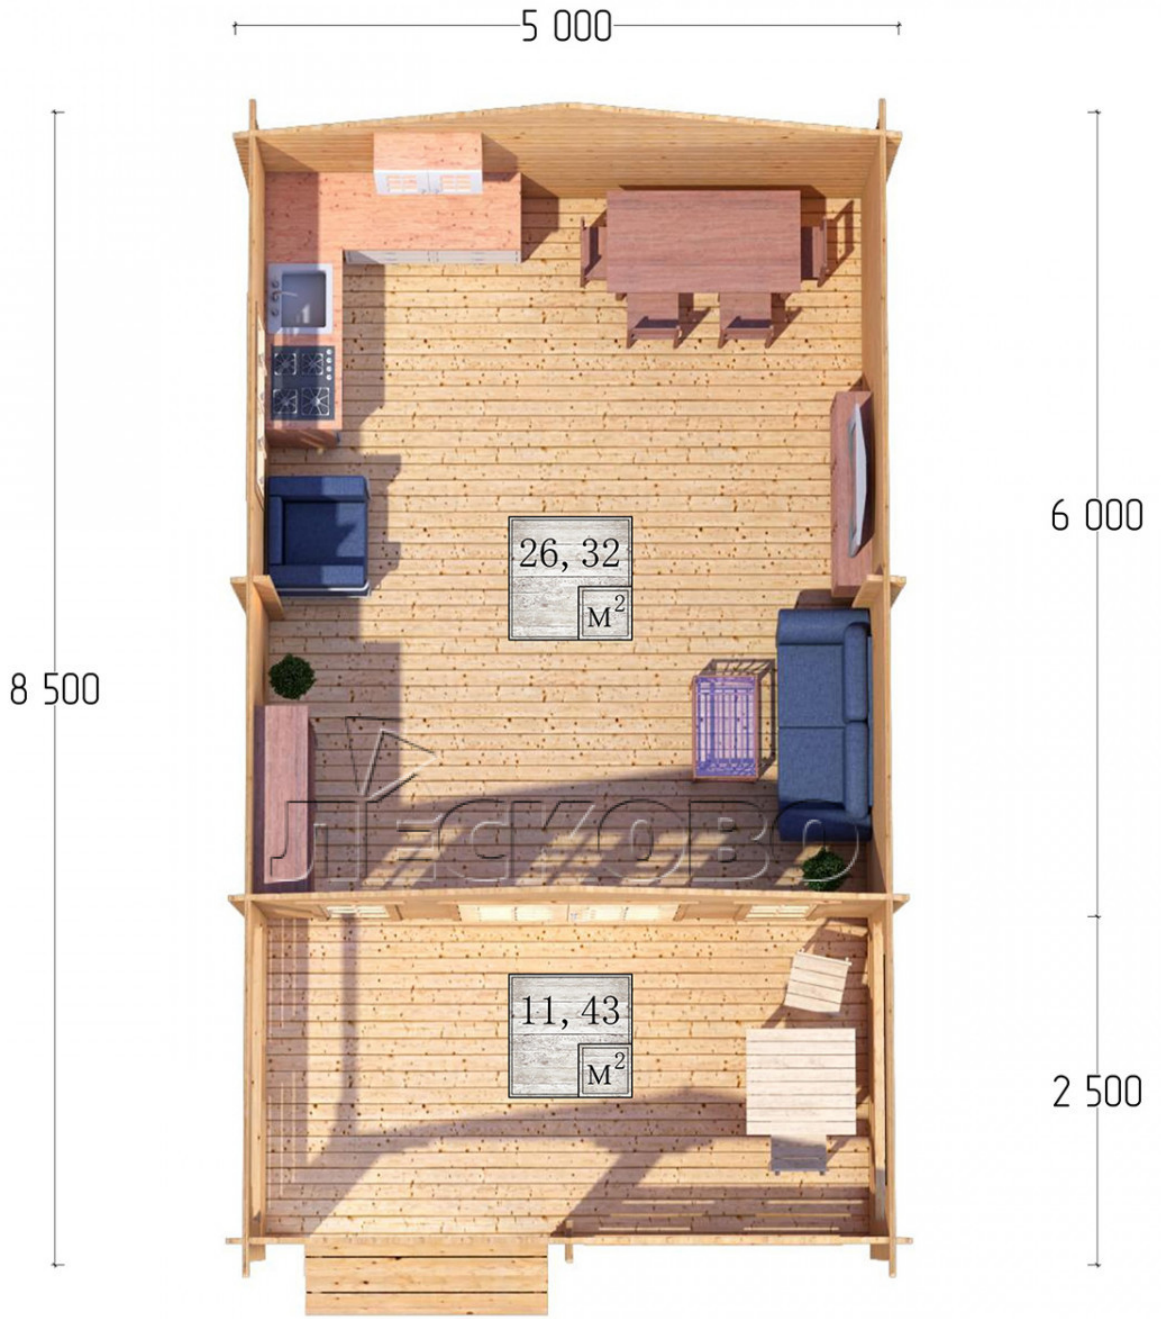

## Log Cabin "DSV" series 5×6

Project Dimensions

5 × 6 / 38.6 m<sup>2</sup>

Full house set

**5,345 €**

### Timber

45 MM

65 MM  
+ 1,119 €

# Разрез

## House Kit

- Wall kit: 44 × 145mm mini-chamber drying chamber with bowls for the project. The material of the tree is spruce, pine (GOST 8486). Humidity 12-14%. The height of the walls is 2.16 m;
- Logs, lower harness: board 45 × 145 mm chamber drying 10-12%;
- Floors: floorboard 35 mm, Chamber drying;
- Ceiling: imitation of a bar 20 × 135 mm, Chamber drying;
- Wooden windows, glass 4 mm, Single. Treatment with a colorless antiseptic. Hardware;