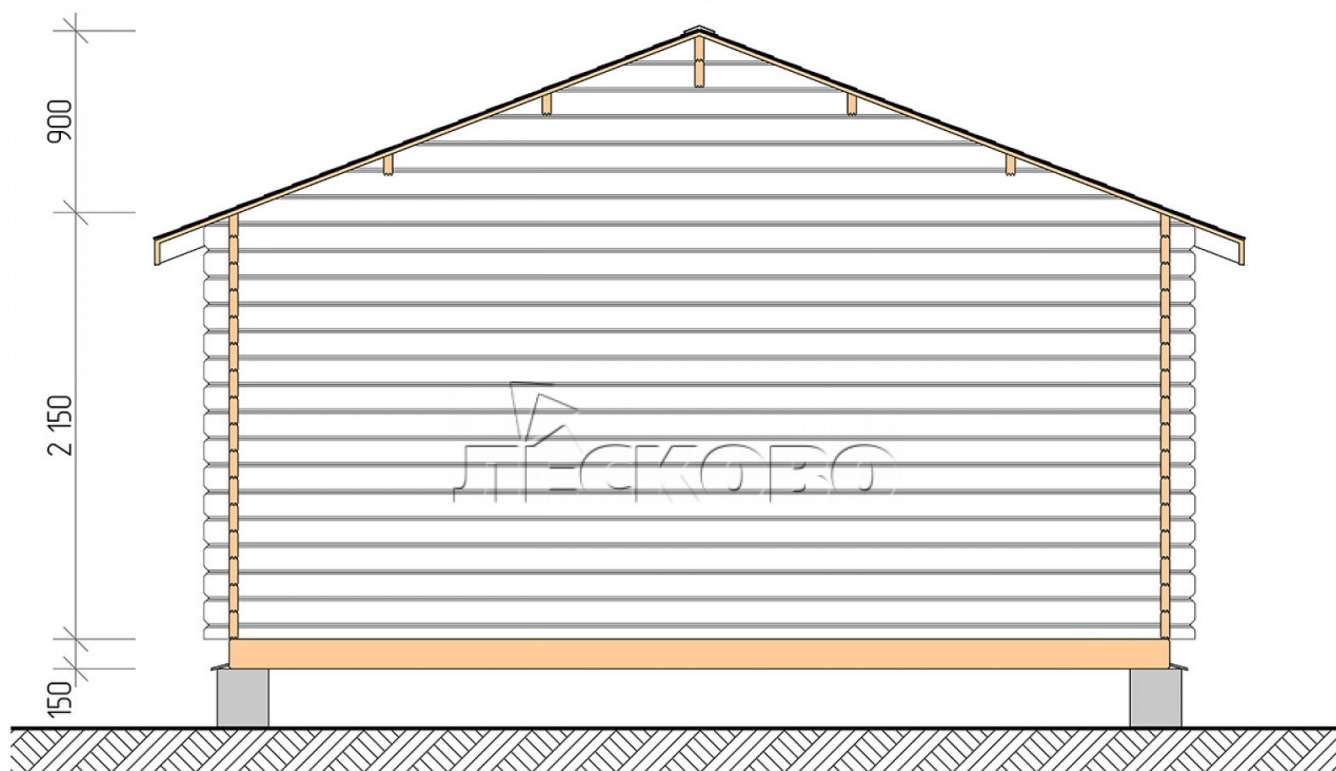

Log Cabin "DSV" series 5x6

Project Dimensions

5 × 6 / 38.6 m²

Full house set

5,445 €

Timber

45 MM

65 MM
+ 1,140 €

Project planning

Разрез

House Kit

- Wall kit: 44 × 145mm mini-chamber drying chamber with bowls for the project. The material of the tree is spruce, pine (GOST 8486). Humidity 12-14%. The height of the walls is 2.16 m;
- Logs, lower harness: board 45 × 145 mm chamber drying 10-12%;
- Floors: floorboard 35 mm, Chamber drying;
- Ceiling: imitation of a bar 20 × 135 mm, Chamber drying;
- Wooden windows, glass 4 mm, Single. Treatment with a colorless antiseptic. Hardware;

0.42×1.885 м.2 шт.

1.34×0.91 м.1 шт.

- Wooden doors;

1.62×1.885 м.1 шт.

7. Platbands: dry planed board 20 × 100 mm;

8. Roof: shingles.

9. Skirting board 35 mm.

+7 (4942) 499-770