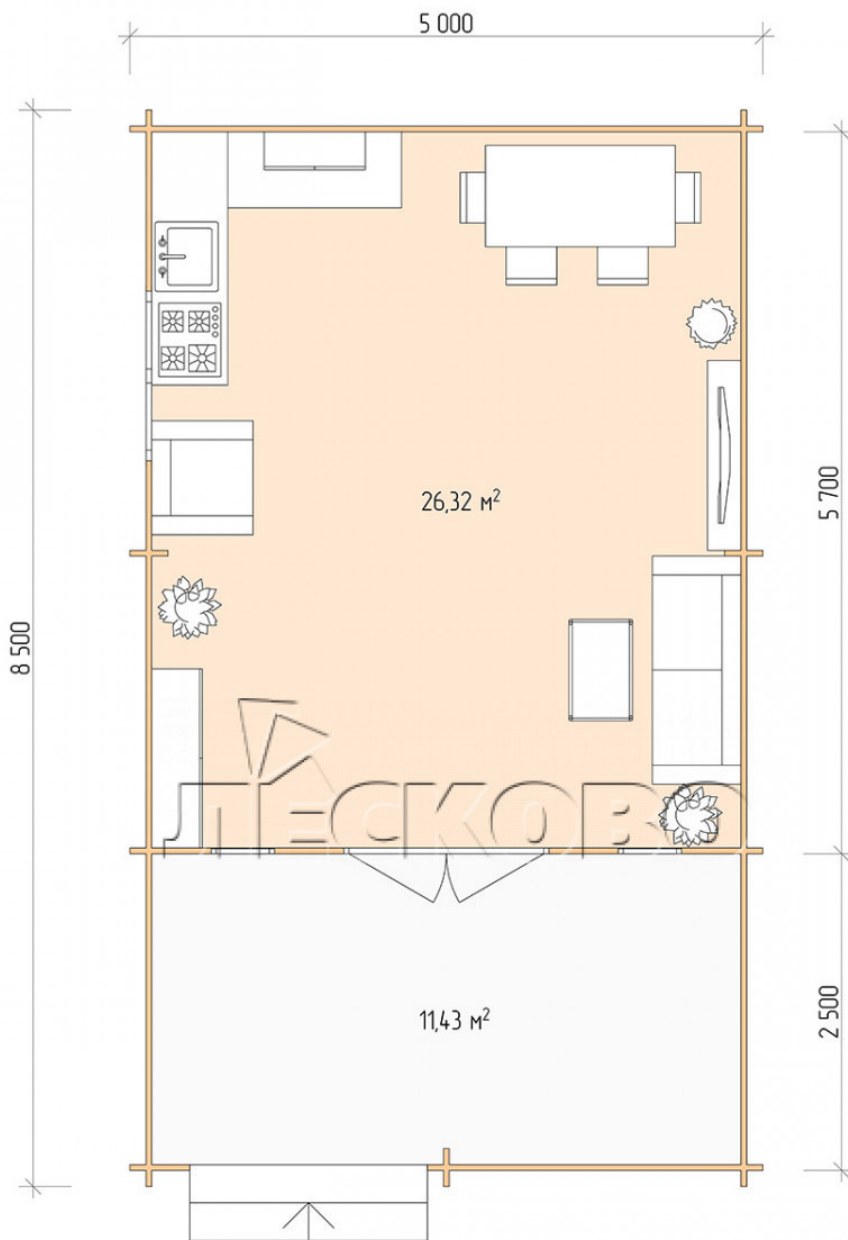

## Log Cabin "DSV" series 5×6

Project Dimensions

5 × 6 / 38.6 m<sup>2</sup>

Full house set

**6,591 €**

### Timber

45 MM

65 MM  
+ 1,399 €

# Разрез

## House Kit

- Wall kit: 44 × 145mm mini-chamber drying chamber with bowls for the project. The material of the tree is spruce, pine (GOST 8486). Humidity 12-14%. The height of the walls is 2.16 m;
- Logs, lower harness: board 45 × 145 mm chamber drying 10-12%;
- Floors: floorboard 35 mm, Chamber drying;
- Ceiling: imitation of a bar 20 × 135 mm, Chamber drying;
- Wooden windows, glass 4 mm, Single. Treatment with a colorless antiseptic. Hardware;