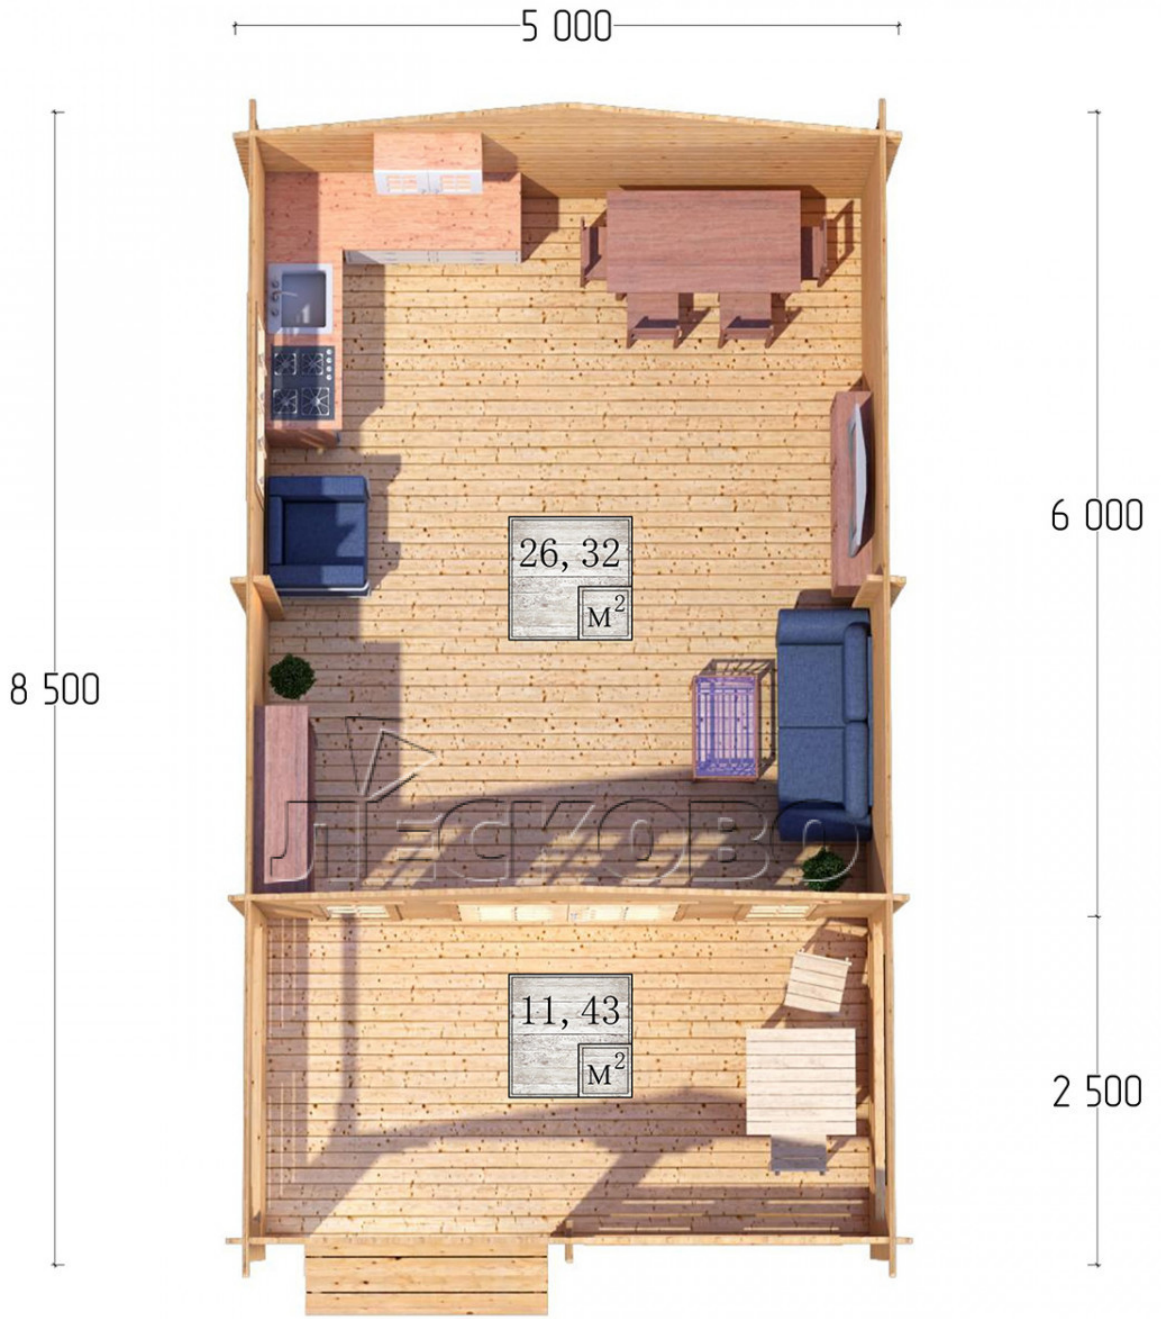

## Log Cabin "DSV" series 5×6

Project Dimensions

5 × 6 / 38.6 m<sup>2</sup>

Full house set

**6,591 €**

### Timber

45 MM

65 MM  
+ 1,399 €

# Разрез

## House Kit

- Wall kit: 44 × 145mm mini-chamber drying chamber with bowls for the project. The material of the tree is spruce, pine (GOST 8486). Humidity 12-14%. The height of the walls is 2.16 m;
- Logs, lower harness: board 45 × 145 mm chamber drying 10-12%;
- Floors: floorboard 35 mm, Chamber drying;
- Ceiling: imitation of a bar 20 × 135 mm, Chamber drying;
- Wooden windows, glass 4 mm, Single. Treatment with a colorless antiseptic. Hardware;