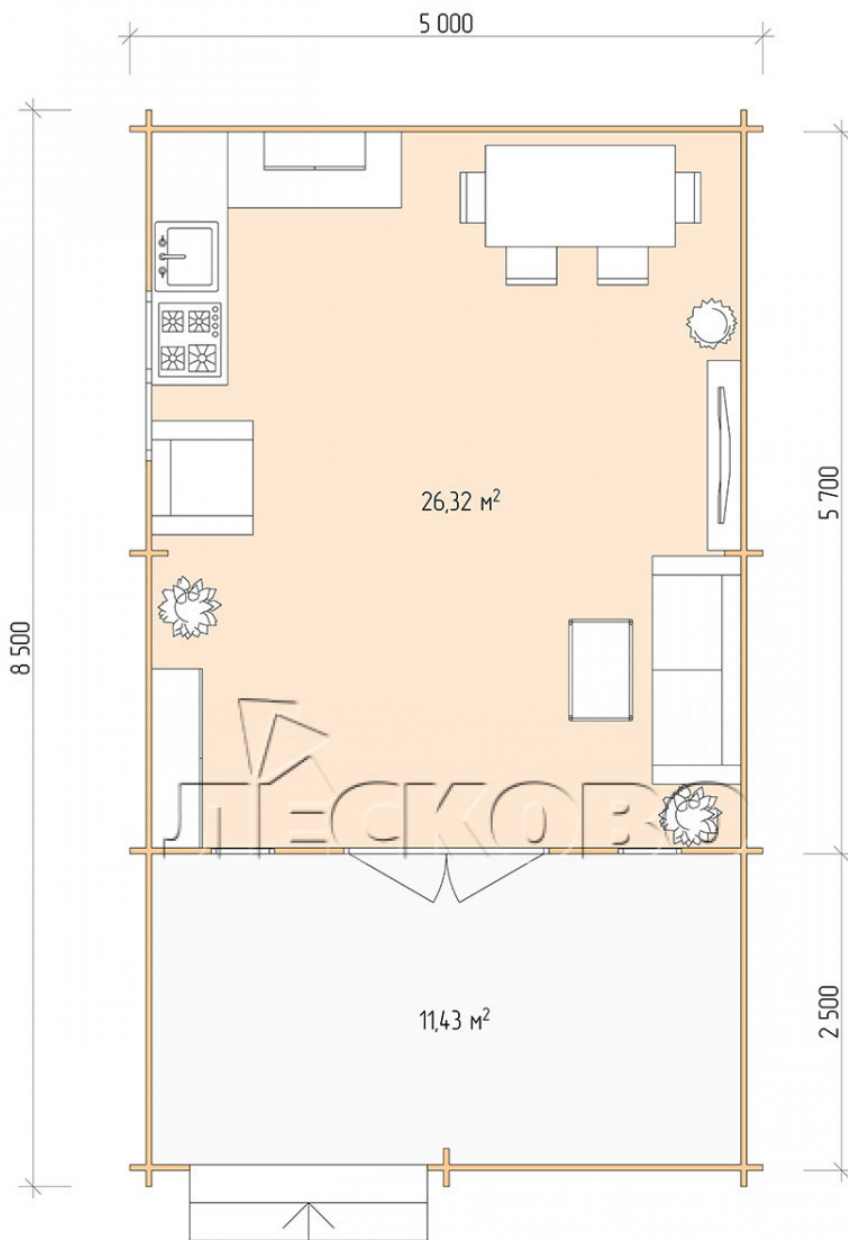

Log Cabin "DSV" series 5x6

Project Dimensions

5 × 6 / 38.6 m²

Full house set

5,445 €

Timber

45 MM

65 MM
+ 1,140 €

Project planning

Разрез

House Kit

- Wall kit: 44 × 145mm mini-chamber drying chamber with bowls for the project. The material of the tree is spruce, pine (GOST 8486). Humidity 12-14%. The height of the walls is 2.16 m;
- Logs, lower harness: board 45 × 145 mm chamber drying 10-12%;
- Floors: floorboard 35 mm, Chamber drying;
- Ceiling: imitation of a bar 20 × 135 mm, Chamber drying;
- Wooden windows, glass 4 mm, Single. Treatment with a colorless antiseptic. Hardware;

0.42×1.885 м.2 шт.

1.34×0.91 м.1 шт.

- Wooden doors;

1.62×1.885 м.1 шт.

7. Platbands: dry planed board 20 × 100 mm;

8. Roof: shingles.

9. Skirting board 35 mm.

+7 (4942) 499-770