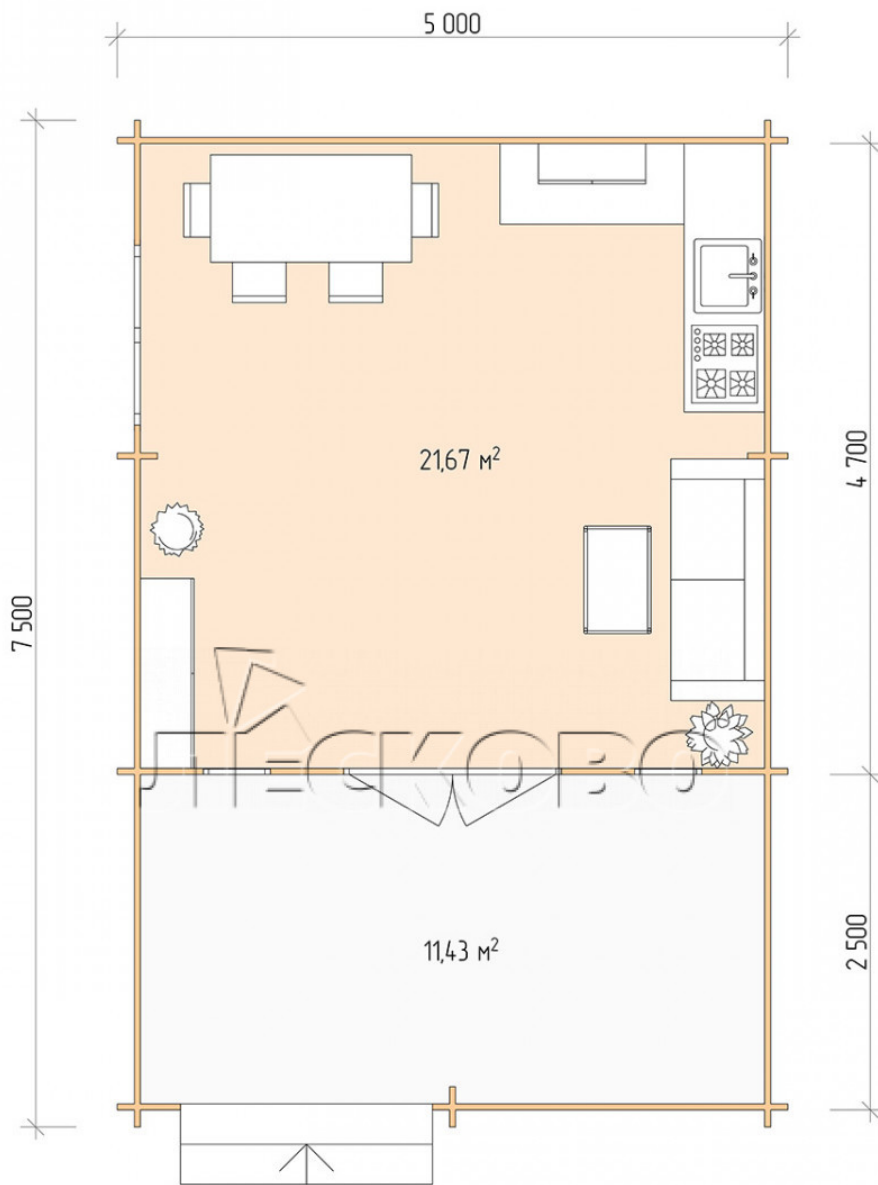

Log Cabin "DSV" series 5x5

Project Dimensions

5 × 5 / 33.8 m²

Full house set

6,242 €

Timber

45 MM

65 MM
+ 1,314 €

Project planning

Разрез

House Kit

- Wall kit: 44 × 145mm mini-chamber drying chamber with bowls for the project. The material of the tree is spruce, pine (GOST 8486). Humidity 12-14%. The height of the walls is 2.16 m;
- Logs, lower harness: board 45 × 145 mm chamber drying 10-12%;
- Floors: floorboard 35 mm, Chamber drying;
- Ceiling: imitation of a bar 20 × 135 mm, Chamber drying;
- Wooden windows, glass 4 mm, Single. Treatment with a colorless antiseptic. Hardware;

0.42×1.885 м.2 шт.

1.34×0.91 м.1 шт.

- Wooden doors;

1.62×1.885 м.1 шт.

7. Platbands: dry planed board 20 × 100 mm;

8. Roof: shingles.

9. Skirting board 35 mm.

+7 (4942) 499-770