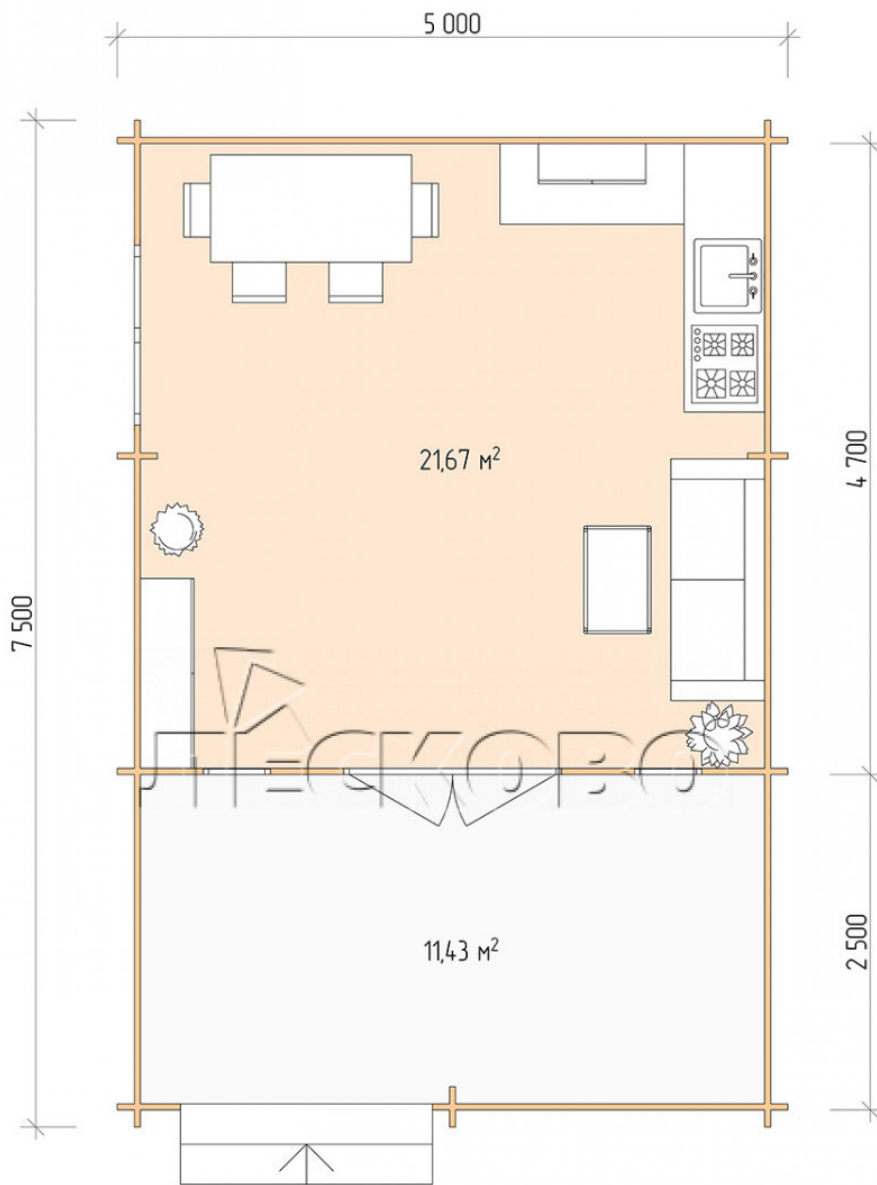

## Log Cabin "DSV" series 5x5

Project Dimensions

5 × 5 / 33.8 m<sup>2</sup>

Full house set

**4,942 €**

### Timber

45 MM

65 MM  
+ 1,029 €

# Разрез

## House Kit

- Wall kit: 44 × 145mm mini-chamber drying chamber with bowls for the project. The material of the tree is spruce, pine (GOST 8486). Humidity 12-14%. The height of the walls is 2.16 m;
- Logs, lower harness: board 45 × 145 mm chamber drying 10-12%;
- Floors: floorboard 35 mm, Chamber drying;
- Ceiling: imitation of a bar 20 × 135 mm, Chamber drying;
- Wooden windows, glass 4 mm, Single. Treatment with a colorless antiseptic. Hardware;