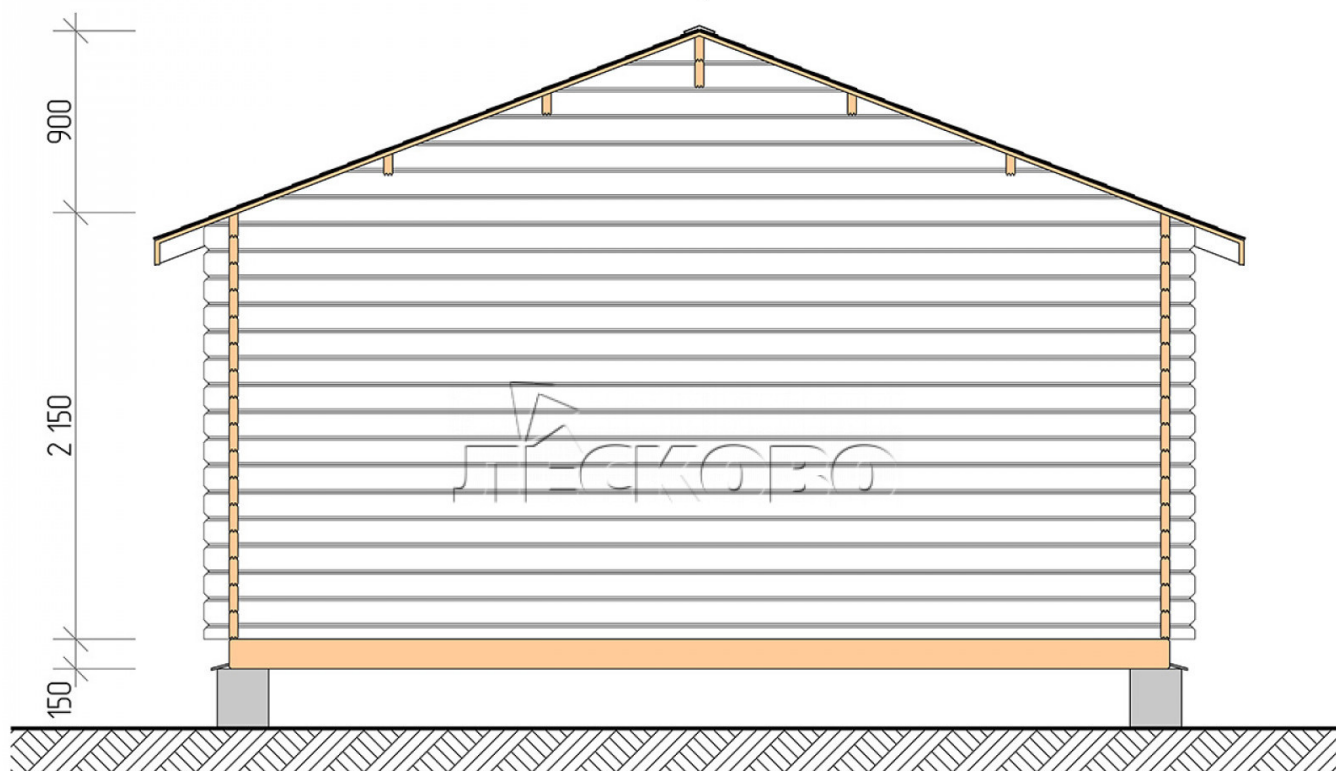

Log Cabin "DSV" series 5x5

Project Dimensions

5 × 5 / 33.8 m²

Full house set

6,242 €

Timber

45 MM

65 MM
+ 1,314 €

Project planning

Разрез

House Kit

- Wall kit: 44 × 145mm mini-chamber drying chamber with bowls for the project. The material of the tree is spruce, pine (GOST 8486). Humidity 12-14%. The height of the walls is 2.16 m;
- Logs, lower harness: board 45 × 145 mm chamber drying 10-12%;
- Floors: floorboard 35 mm, Chamber drying;
- Ceiling: imitation of a bar 20 × 135 mm, Chamber drying;
- Wooden windows, glass 4 mm, Single. Treatment with a colorless antiseptic. Hardware;

0.42×1.885 м.2 шт.

1.34×0.91 м.1 шт.

- Wooden doors;

1.62×1.885 м.1 шт.

7. Platbands: dry planed board 20 × 100 mm;

8. Roof: shingles.

9. Skirting board 35 mm.

+7 (4942) 499-770