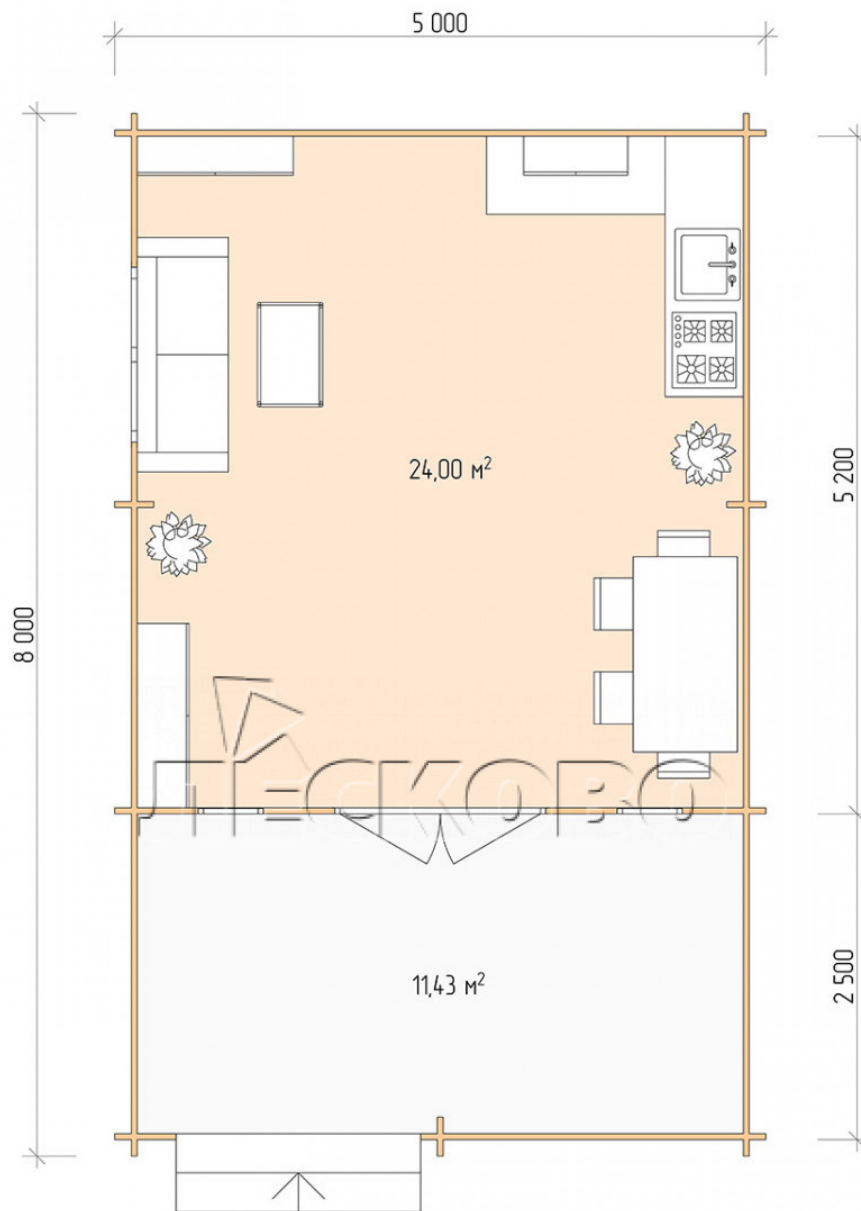

Log Cabin "DSV" series 5×5.5

Project Dimensions

5 × 5.5 / 36.2 m²

Full house set

5,222 €

Timber

45 MM

65 MM
+ 1,093 €

Project planning

Разрез

House Kit

- Wall kit: 44 × 145mm mini-chamber drying chamber with bowls for the project. The material of the tree is spruce, pine (GOST 8486). Humidity 12-14%. The height of the walls is 2.16 m;
- Logs, lower harness: board 45 × 145 mm chamber drying 10-12%;
- Floors: floorboard 35 mm, Chamber drying;
- Ceiling: imitation of a bar 20 × 135 mm, Chamber drying;
- Wooden windows, glass 4 mm, Single. Treatment with a colorless antiseptic. Hardware;

0.42×1.885 м.2 шт.

1.34×0.91 м.1 шт.

- Wooden doors;

1.62×1.885 м.1 шт.

7. Platbands: dry planed board 20 × 100 mm;

8. Roof: shingles.

9. Skirting board 35 mm.

+7 (4942) 499-770