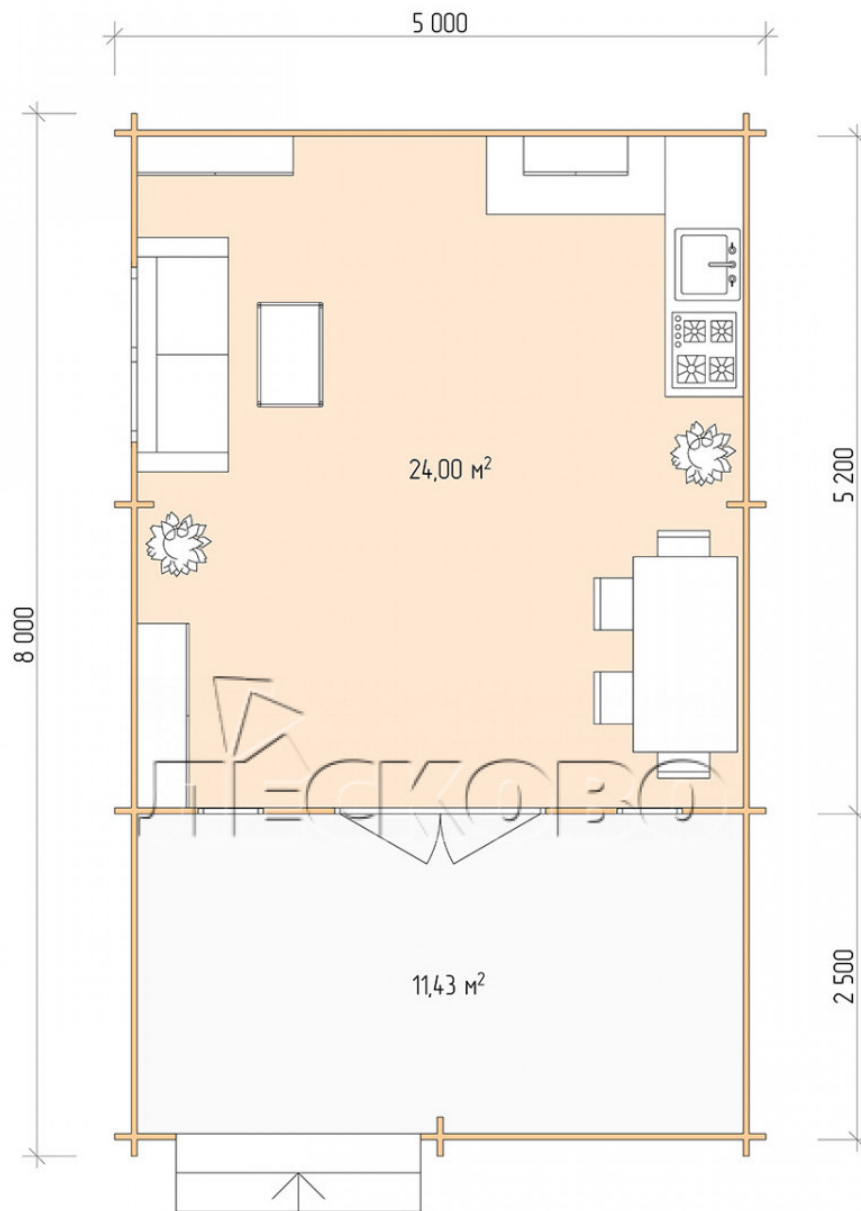

## Log Cabin "DSV" series 5×5.5

Project Dimensions

5 × 5.5 / 36.2 m<sup>2</sup>

Full house set

**5,415 €**

### Timber

45 MM

65 MM  
+ 1,134 €

# Разрез

## House Kit

- Wall kit: 44 × 145mm mini-chamber drying chamber with bowls for the project. The material of the tree is spruce, pine (GOST 8486). Humidity 12-14%. The height of the walls is 2.16 m;
- Logs, lower harness: board 45 × 145 mm chamber drying 10-12%;
- Floors: floorboard 35 mm, Chamber drying;
- Ceiling: imitation of a bar 20 × 135 mm, Chamber drying;
- Wooden windows, glass 4 mm, Single. Treatment with a colorless antiseptic. Hardware;