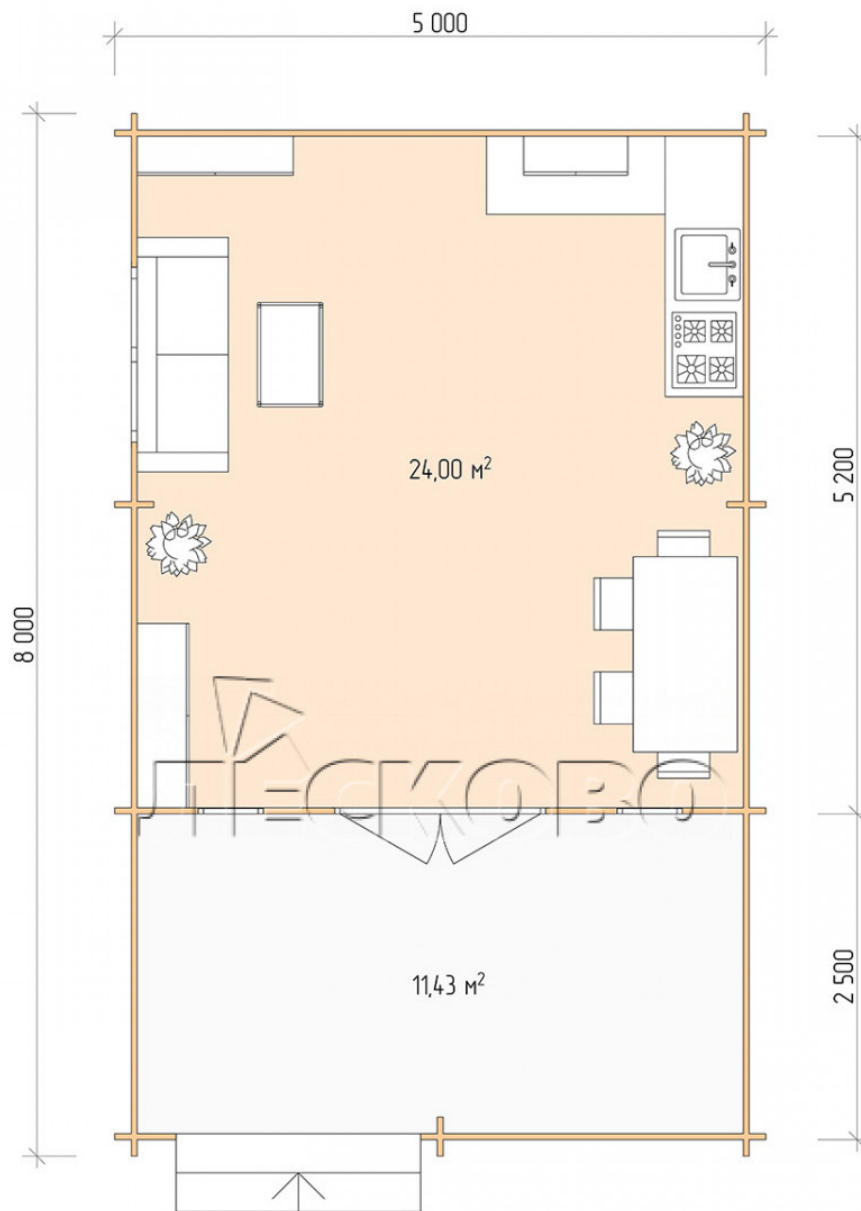

Log Cabin "DSV" series 5×5.5

Project Dimensions

5 × 5.5 / 36.2 m²

Full house set

6,350 €

Timber

45 MM

65 MM
+ 1,346 €

Project planning

Разрез

House Kit

- Wall kit: 44 × 145mm mini-chamber drying chamber with bowls for the project. The material of the tree is spruce, pine (GOST 8486). Humidity 12-14%. The height of the walls is 2.16 m;
- Logs, lower harness: board 45 × 145 mm chamber drying 10-12%;
- Floors: floorboard 35 mm, Chamber drying;
- Ceiling: imitation of a bar 20 × 135 mm, Chamber drying;
- Wooden windows, glass 4 mm, Single. Treatment with a colorless antiseptic. Hardware;

0.42×1.885 м.2 шт.

1.34×0.91 м.1 шт.

- Wooden doors;

1.62×1.885 м.1 шт.

7. Platbands: dry planed board 20 × 100 mm;

8. Roof: shingles.

9. Skirting board 35 mm.

+7 (4942) 499-770