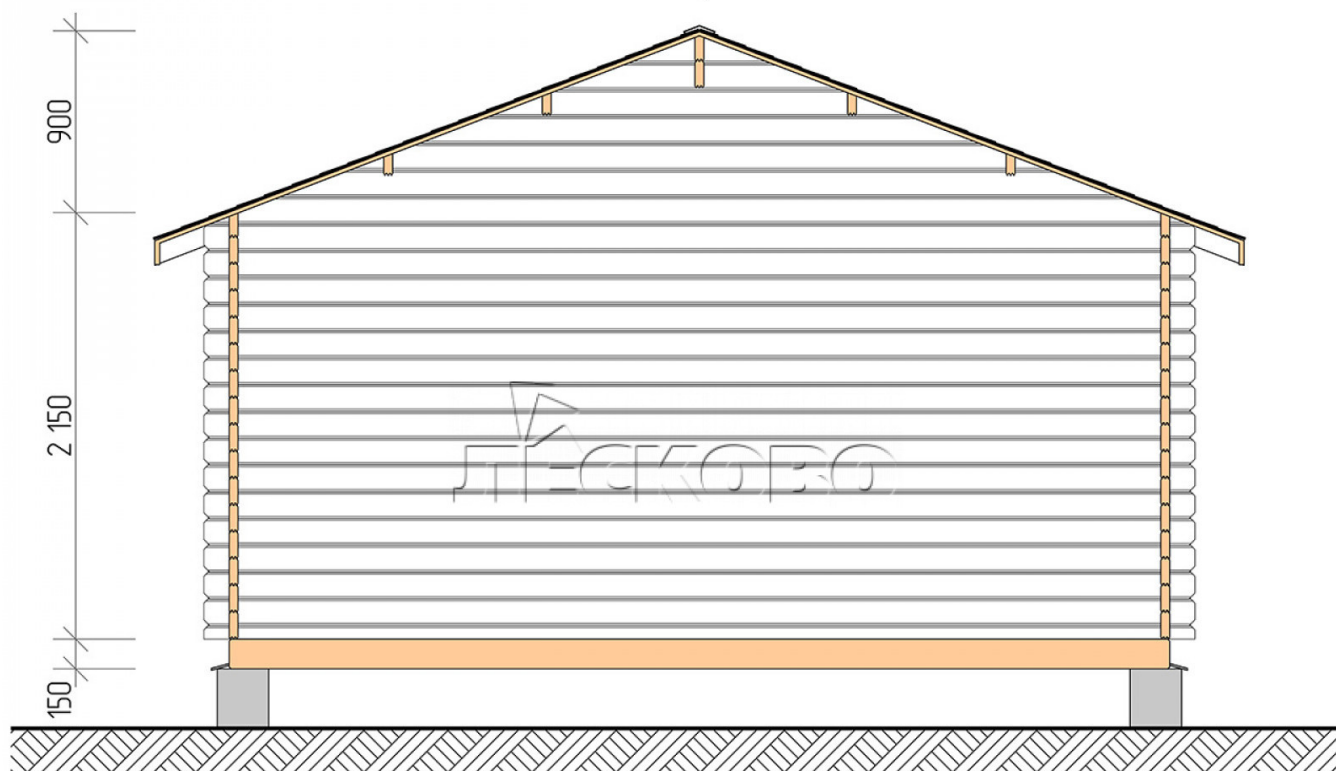

Log Cabin "DSV" series 5×5.5

Project Dimensions

5 × 5.5 / 36.2 m²

Full house set

6,350 €

Timber

45 MM

65 MM
+ 1,346 €

Project planning

Разрез

House Kit

- Wall kit: 44 × 145mm mini-chamber drying chamber with bowls for the project. The material of the tree is spruce, pine (GOST 8486). Humidity 12-14%. The height of the walls is 2.16 m;
- Logs, lower harness: board 45 × 145 mm chamber drying 10-12%;
- Floors: floorboard 35 mm, Chamber drying;
- Ceiling: imitation of a bar 20 × 135 mm, Chamber drying;
- Wooden windows, glass 4 mm, Single. Treatment with a colorless antiseptic. Hardware;

0.42×1.885 м.2 шт.

1.34×0.91 м.1 шт.

- Wooden doors;

1.62×1.885 м.1 шт.

7. Platbands: dry planed board 20 × 100 mm;

8. Roof: shingles.

9. Skirting board 35 mm.

+7 (4942) 499-770