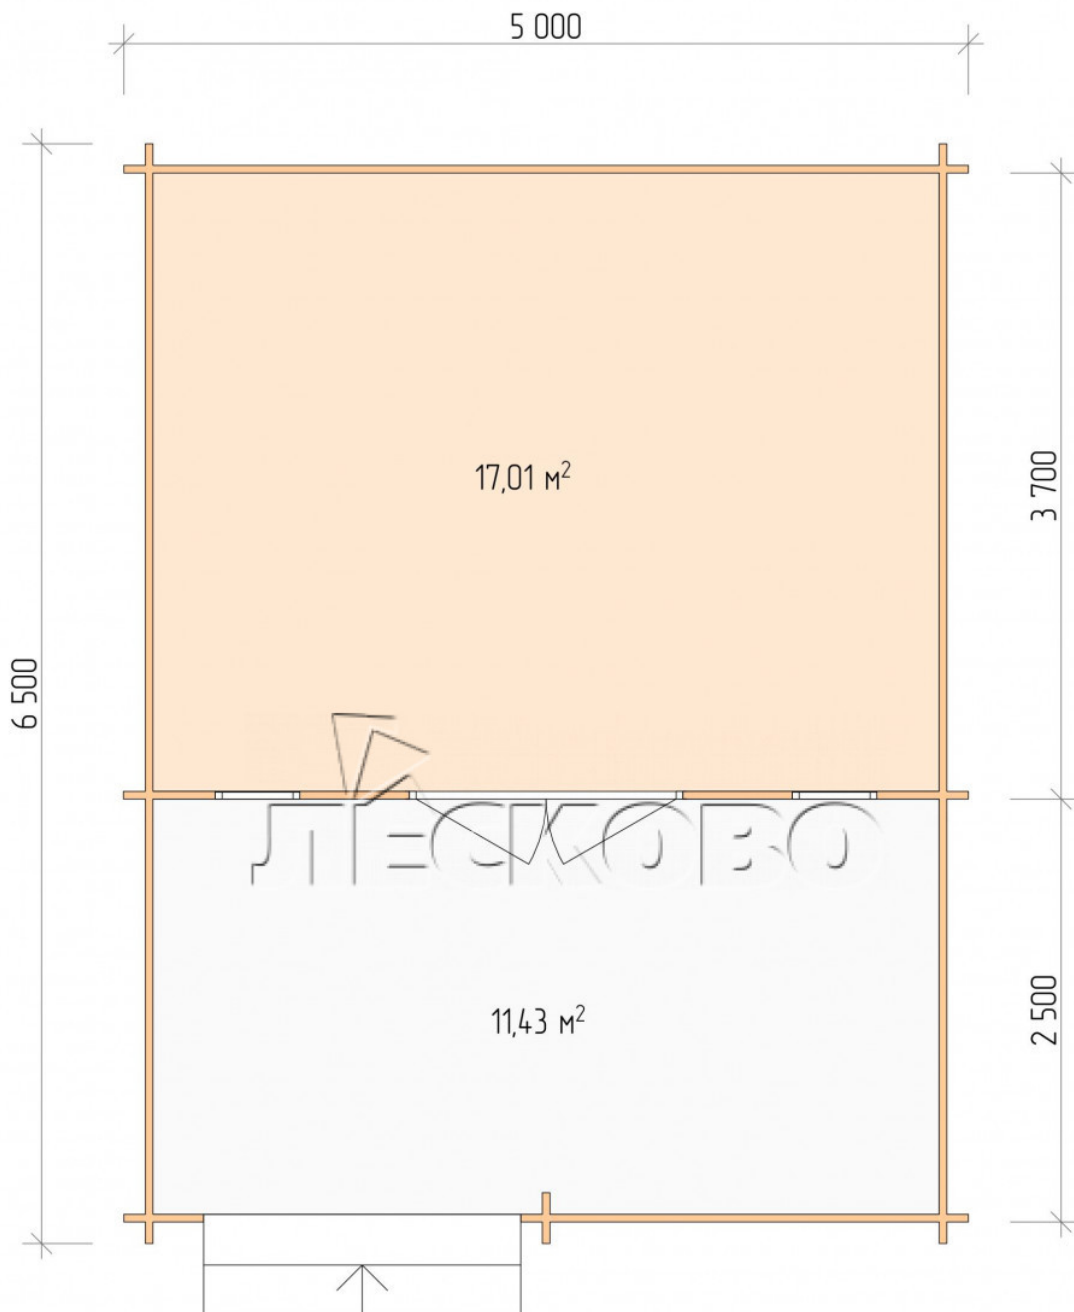

Log Cabin "DSV" series 5×4

Project Dimensions

5 × 4 / 29.2 m²

Full house set

4,253 €

Timber

45 MM

65 MM
+ 897 €

Project planning

5 000

4 000

Разрез

House Kit

- Wall kit: 44 × 145mm mini-chamber drying chamber with bowls for the project. The material of the tree is spruce, pine (GOST 8486). Humidity 12-14%. The height of the walls is 2.16 m;
- Logs, lower harness: board 45 × 145 mm chamber drying 10-12%;
- Floors: floorboard 35 mm, Chamber drying;
- Ceiling: imitation of a bar 20 × 135 mm, Chamber drying;
- Wooden windows, glass 4 mm, Single. Treatment with a colorless antiseptic. Hardware;

0.42×1.885 м.2 шт.

- Wooden doors;

1.62×1.885 м.1 шт.

7. Platbands: dry planed board 20 × 100 mm;

8. Roof: shingles.

9. Skirting board 35 mm.

+7 (4942) 499-770

156014, г. Кострома, ул. Базовая, д. 8