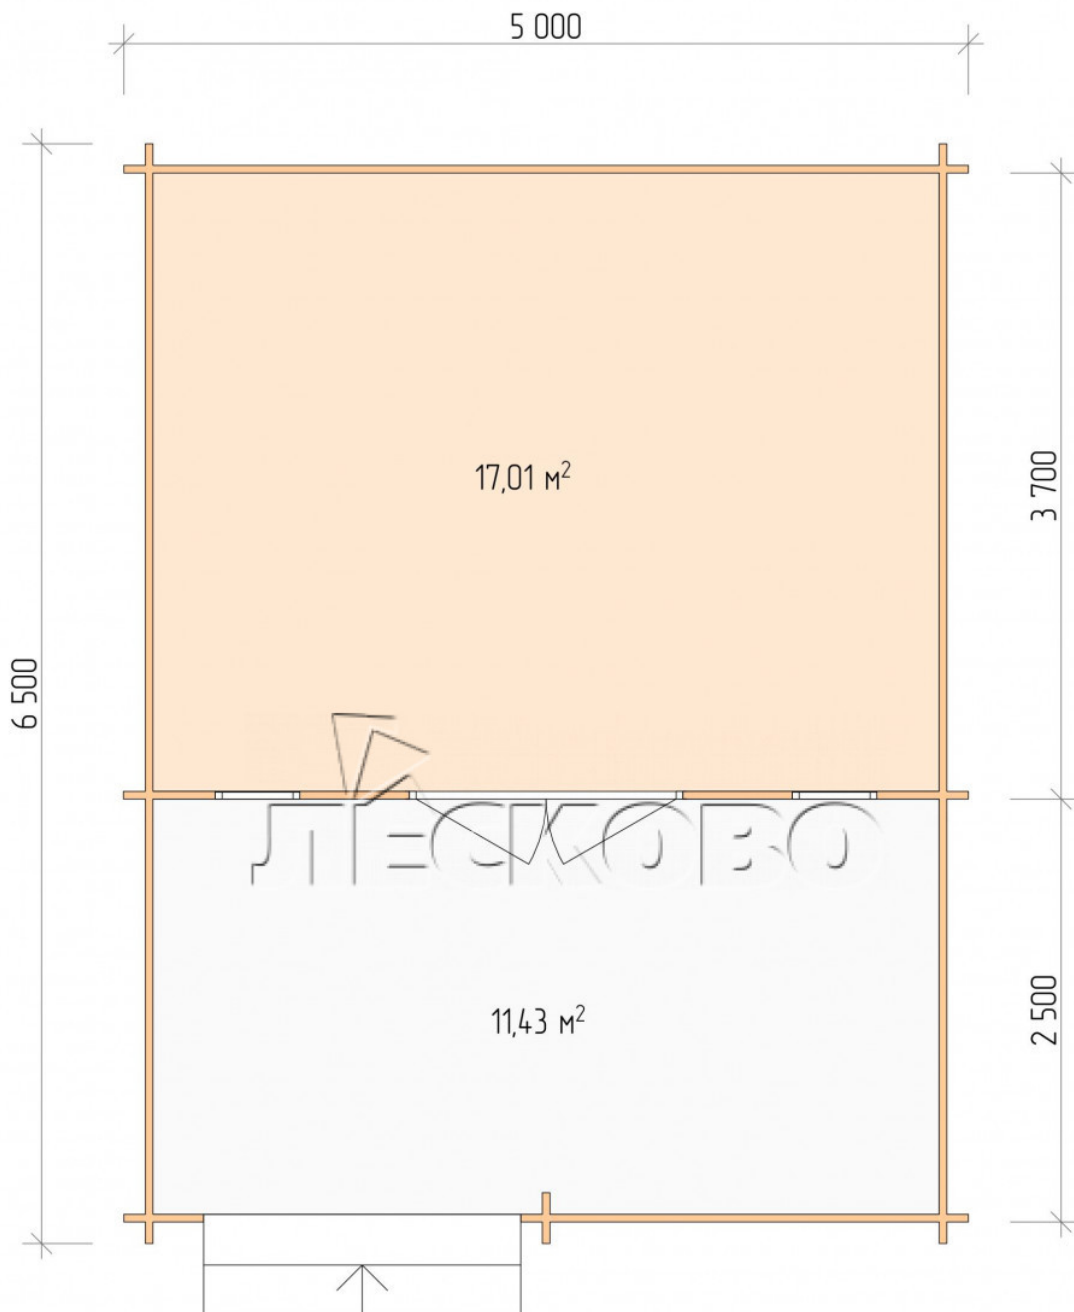

Log Cabin "DSV" series 5×4

Project Dimensions

5 × 4 / 29.2 m²

Full house set

5,352 €

Timber

45 MM

65 MM
+ 1,145 €

Project planning

5 000

4 000

Разрез

House Kit

- Wall kit: 44 × 145mm mini-chamber drying chamber with bowls for the project. The material of the tree is spruce, pine (GOST 8486). Humidity 12-14%. The height of the walls is 2.16 m;
- Logs, lower harness: board 45 × 145 mm chamber drying 10-12%;
- Floors: floorboard 35 mm, Chamber drying;
- Ceiling: imitation of a bar 20 × 135 mm, Chamber drying;
- Wooden windows, glass 4 mm, Single. Treatment with a colorless antiseptic. Hardware;

0.42×1.885 м.2 шт.

- Wooden doors;

1.62×1.885 м.1 шт.

7. Platbands: dry planed board 20 × 100 mm;

8. Roof: shingles.

9. Skirting board 35 mm.

+7 (4942) 499-770

156014, г. Кострома, ул. Базовая, д. 8