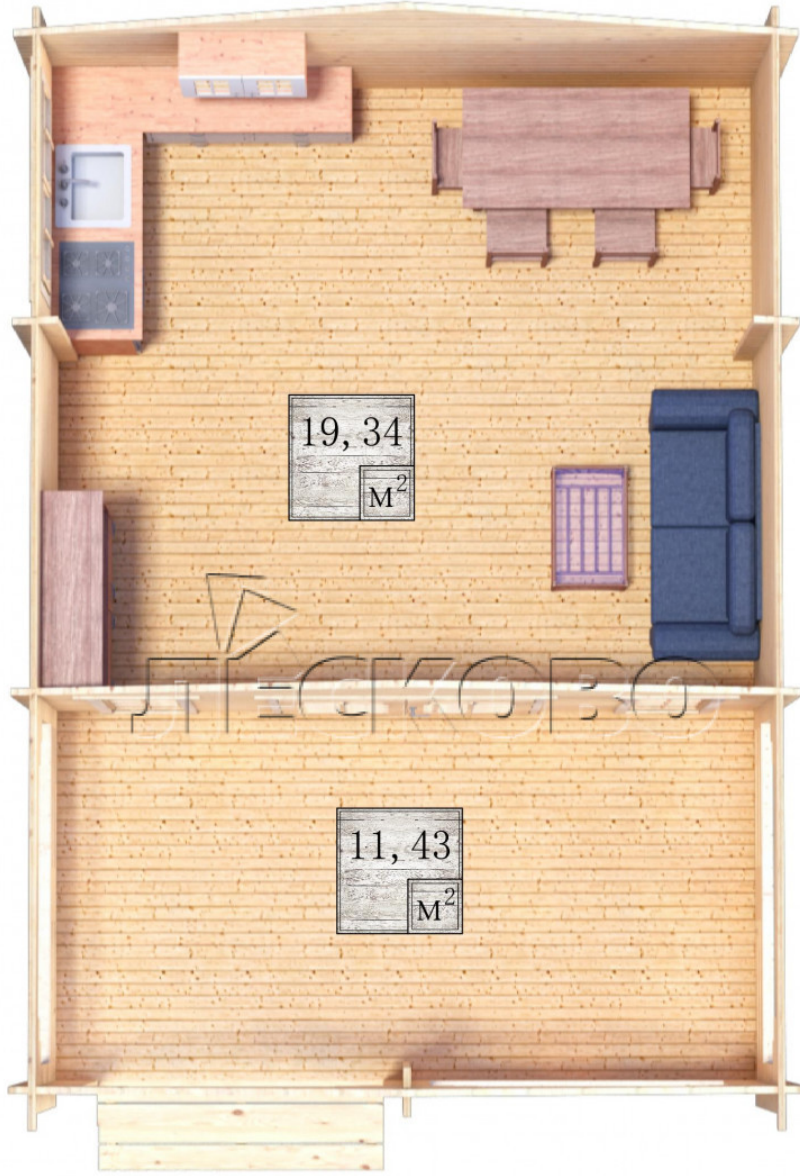

Log Cabin "DSV" series 5×4.5

Project Dimensions

5 × 4.5 / 31.5 m²

Full house set

4,678 €

Timber

45 MM

65 MM
+ 965 €

Project planning

5 000

4 500

Разрез

House Kit

- Wall kit: 44 × 145mm mini-chamber drying chamber with bowls for the project. The material of the tree is spruce, pine (GOST 8486). Humidity 12-14%. The height of the walls is 2.16 m;
- Logs, lower harness: board 45 × 145 mm chamber drying 10-12%;
- Floors: floorboard 35 mm, Chamber drying;
- Ceiling: imitation of a bar 20 × 135 mm, Chamber drying;
- Wooden windows, glass 4 mm, Single. Treatment with a colorless antiseptic. Hardware;

1.34×0.91 м.1 шт.

- Wooden doors;

1.62×1.885 м.1 шт.

7. Platbands: dry planed board 20 × 100 mm;

8. Roof: shingles.

9. Skirting board 35 mm.

+7 (4942) 499-770

156014, г. Кострома, ул. Базовая, д. 8