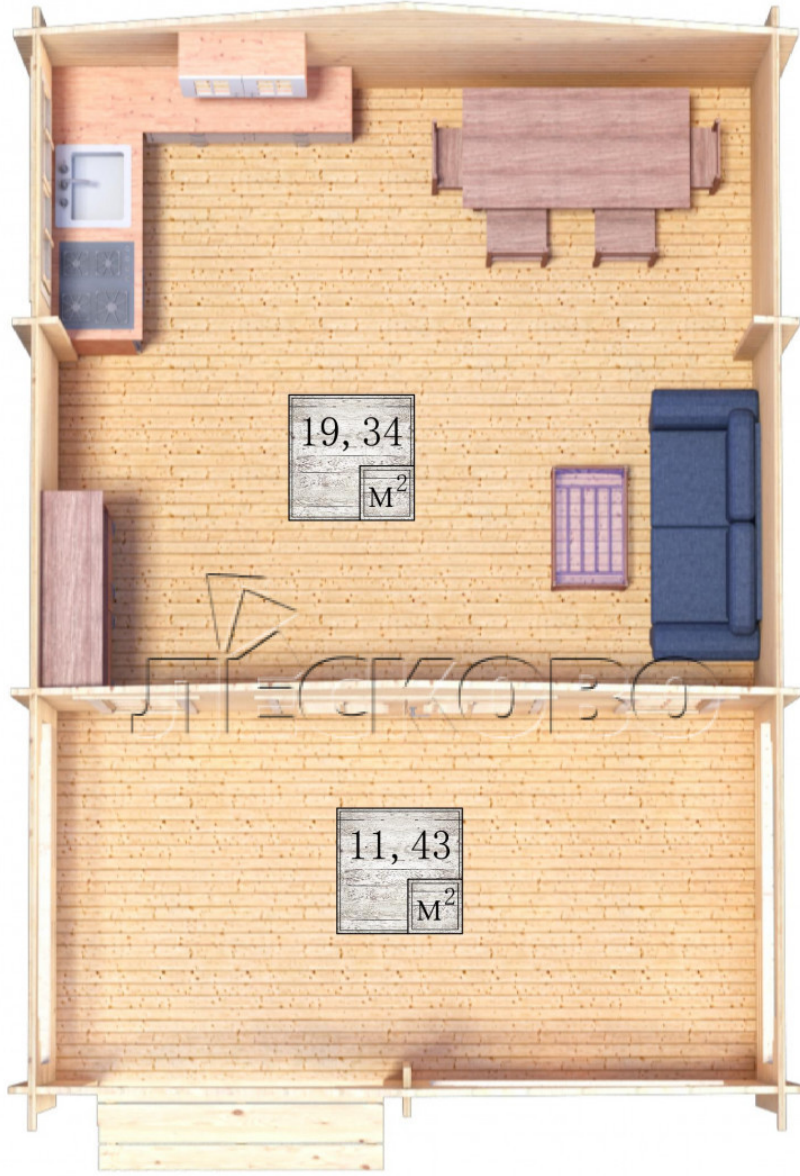

Log Cabin "DSV" series 5×4.5

Project Dimensions

5 × 4.5 / 31.5 m²

Full house set

5,710 €

Timber

45 MM

65 MM
+ 1,189 €

Project planning

5 000

4 500

Разрез

House Kit

- Wall kit: 44 × 145mm mini-chamber drying chamber with bowls for the project. The material of the tree is spruce, pine (GOST 8486). Humidity 12-14%. The height of the walls is 2.16 m;
- Logs, lower harness: board 45 × 145 mm chamber drying 10-12%;
- Floors: floorboard 35 mm, Chamber drying;
- Ceiling: imitation of a bar 20 × 135 mm, Chamber drying;
- Wooden windows, glass 4 mm, Single. Treatment with a colorless antiseptic. Hardware;

1.34×0.91 м.1 шт.

- Wooden doors;

1.62×1.885 м.1 шт.

7. Platbands: dry planed board 20 × 100 mm;

8. Roof: shingles.

9. Skirting board 35 mm.

+7 (4942) 499-770

156014, г. Кострома, ул. Базовая, д. 8