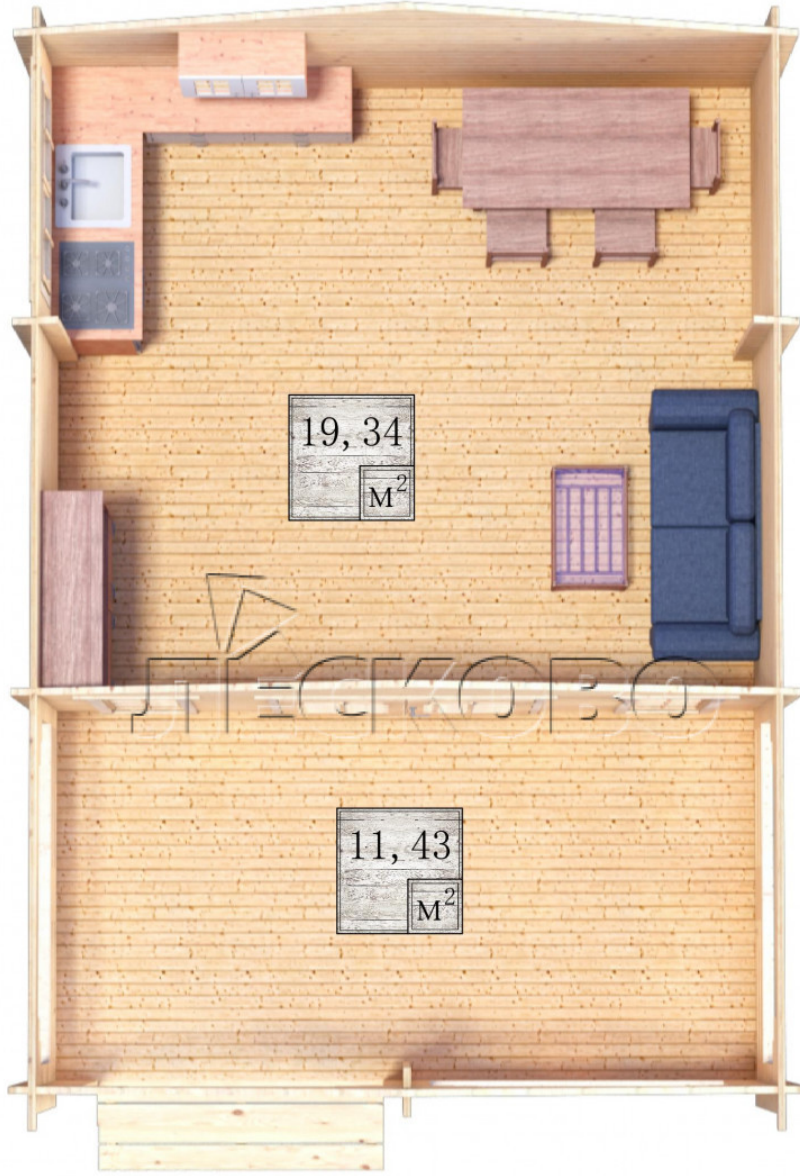

## Log Cabin "DSV" series 5×4.5

Project Dimensions

5 × 4.5 / 31.5 m<sup>2</sup>

Full house set

**4,850 €**

### Timber

45 MM

65 MM  
+ 1,001 €

# Разрез

## House Kit

- Wall kit: 44 × 145mm mini-chamber drying chamber with bowls for the project. The material of the tree is spruce, pine (GOST 8486). Humidity 12-14%. The height of the walls is 2.16 m;
- Logs, lower harness: board 45 × 145 mm chamber drying 10-12%;
- Floors: floorboard 35 mm, Chamber drying;
- Ceiling: imitation of a bar 20 × 135 mm, Chamber drying;
- Wooden windows, glass 4 mm, Single. Treatment with a colorless antiseptic. Hardware;