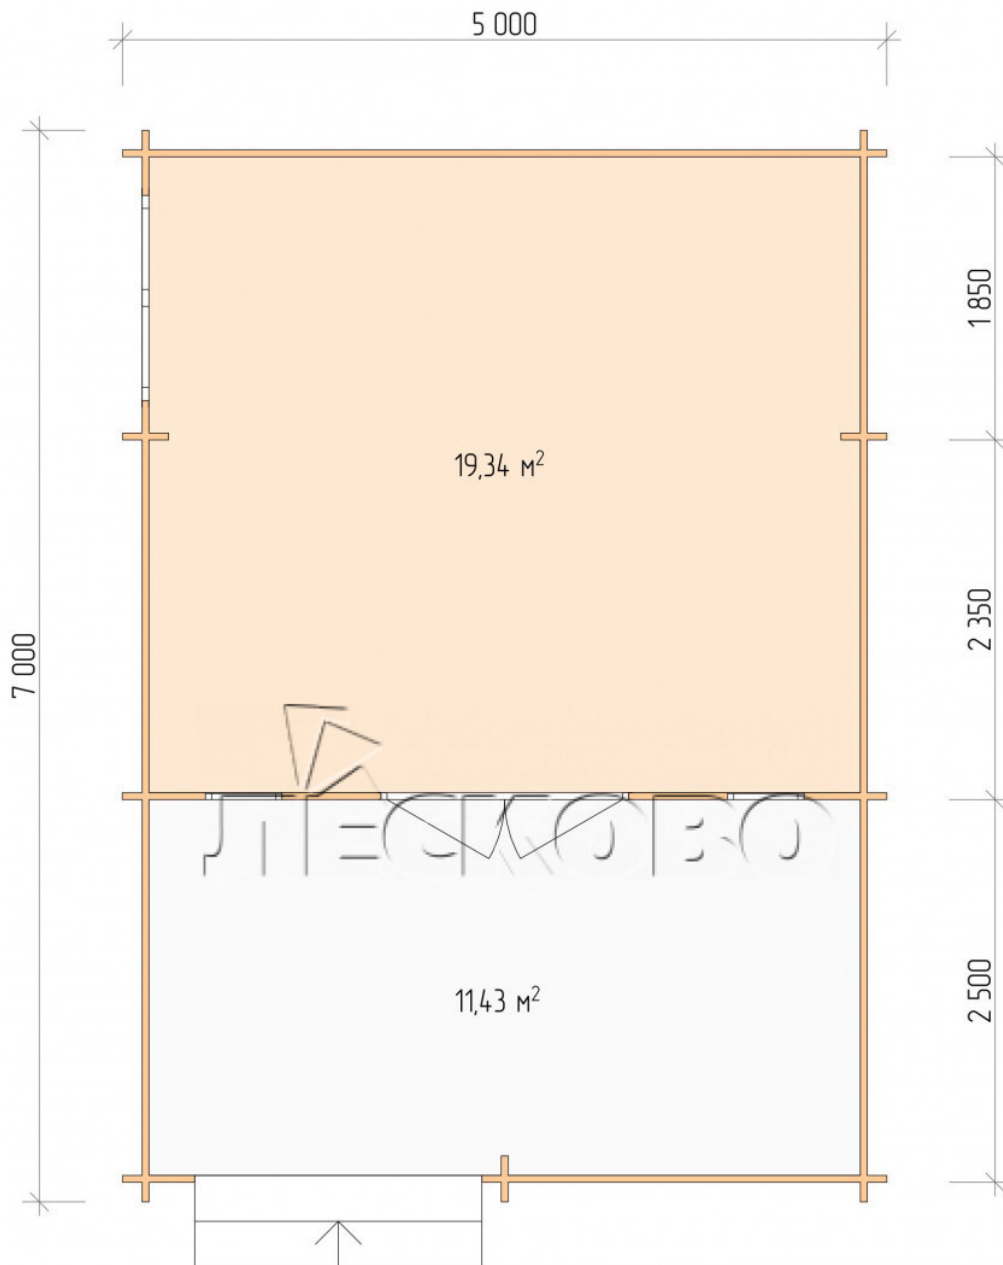

Log Cabin "DSV" series 5×4.5

Project Dimensions

5 × 4.5 / 31.5 m²

Full house set

4,678 €

Timber

45 MM

65 MM
+ 965 €

Project planning

5 000

4 500

Разрез

House Kit

- Wall kit: 44 × 145mm mini-chamber drying chamber with bowls for the project. The material of the tree is spruce, pine (GOST 8486). Humidity 12-14%. The height of the walls is 2.16 m;
- Logs, lower harness: board 45 × 145 mm chamber drying 10-12%;
- Floors: floorboard 35 mm, Chamber drying;
- Ceiling: imitation of a bar 20 × 135 mm, Chamber drying;
- Wooden windows, glass 4 mm, Single. Treatment with a colorless antiseptic. Hardware;

1.34×0.91 м.1 шт.

- Wooden doors;

1.62×1.885 м.1 шт.

7. Platbands: dry planed board 20 × 100 mm;

8. Roof: shingles.

9. Skirting board 35 mm.

+7 (4942) 499-770

156014, г. Кострома, ул. Базовая, д. 8