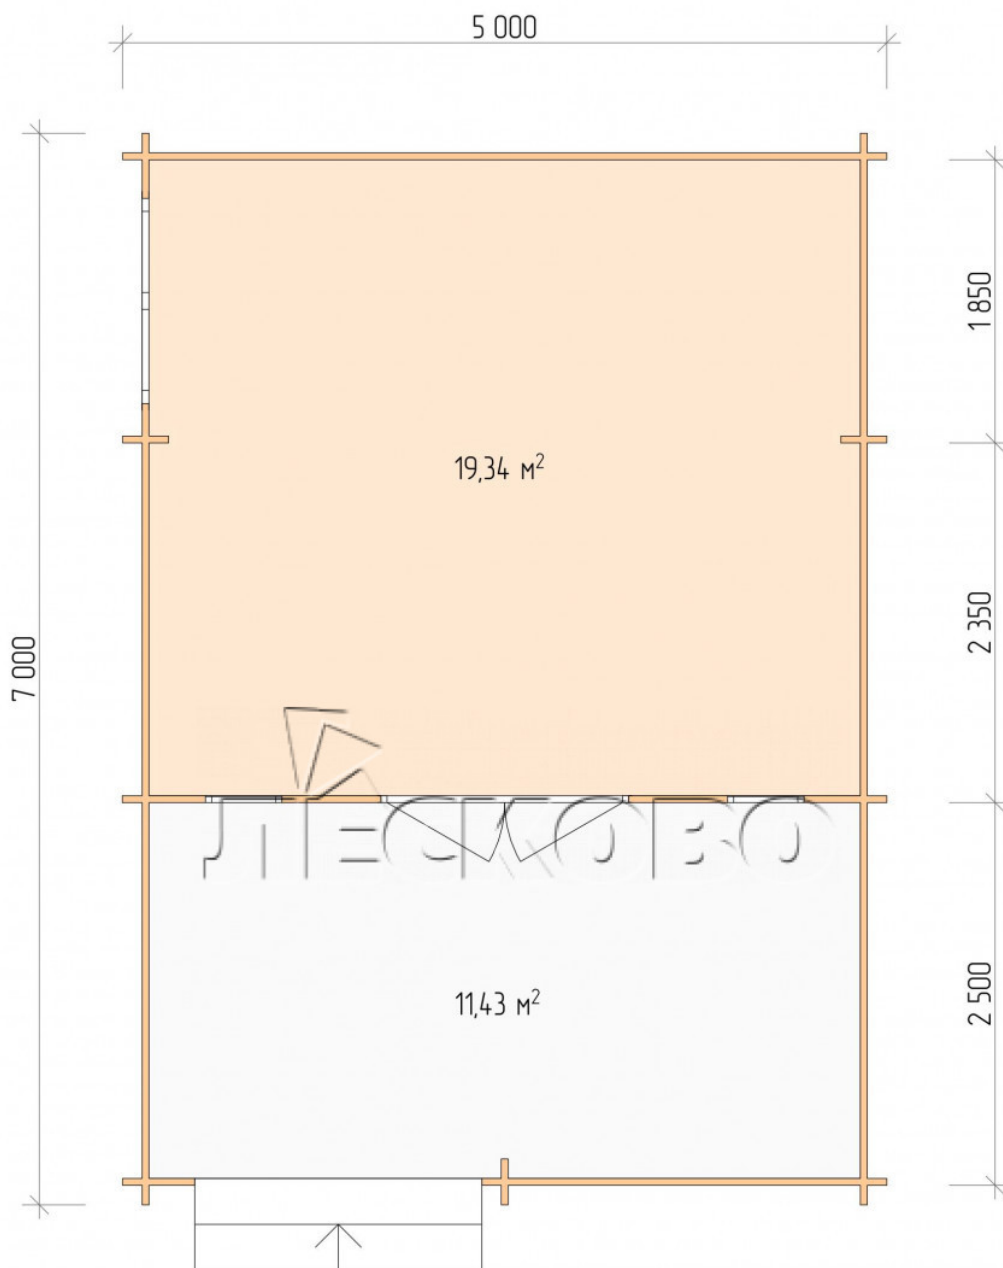

Log Cabin "DSV" series 5×4.5

Project Dimensions

5 × 4.5 / 31.5 m²

Full house set

5,710 €

Timber

45 MM

65 MM
+ 1,189 €

Project planning

5 000

4 500

Разрез

House Kit

- Wall kit: 44 × 145mm mini-chamber drying chamber with bowls for the project. The material of the tree is spruce, pine (GOST 8486). Humidity 12-14%. The height of the walls is 2.16 m;
- Logs, lower harness: board 45 × 145 mm chamber drying 10-12%;
- Floors: floorboard 35 mm, Chamber drying;
- Ceiling: imitation of a bar 20 × 135 mm, Chamber drying;
- Wooden windows, glass 4 mm, Single. Treatment with a colorless antiseptic. Hardware;

1.34×0.91 м.1 шт.

- Wooden doors;

1.62×1.885 м.1 шт.

7. Platbands: dry planed board 20 × 100 mm;

8. Roof: shingles.

9. Skirting board 35 mm.

+7 (4942) 499-770

156014, г. Кострома, ул. Базовая, д. 8