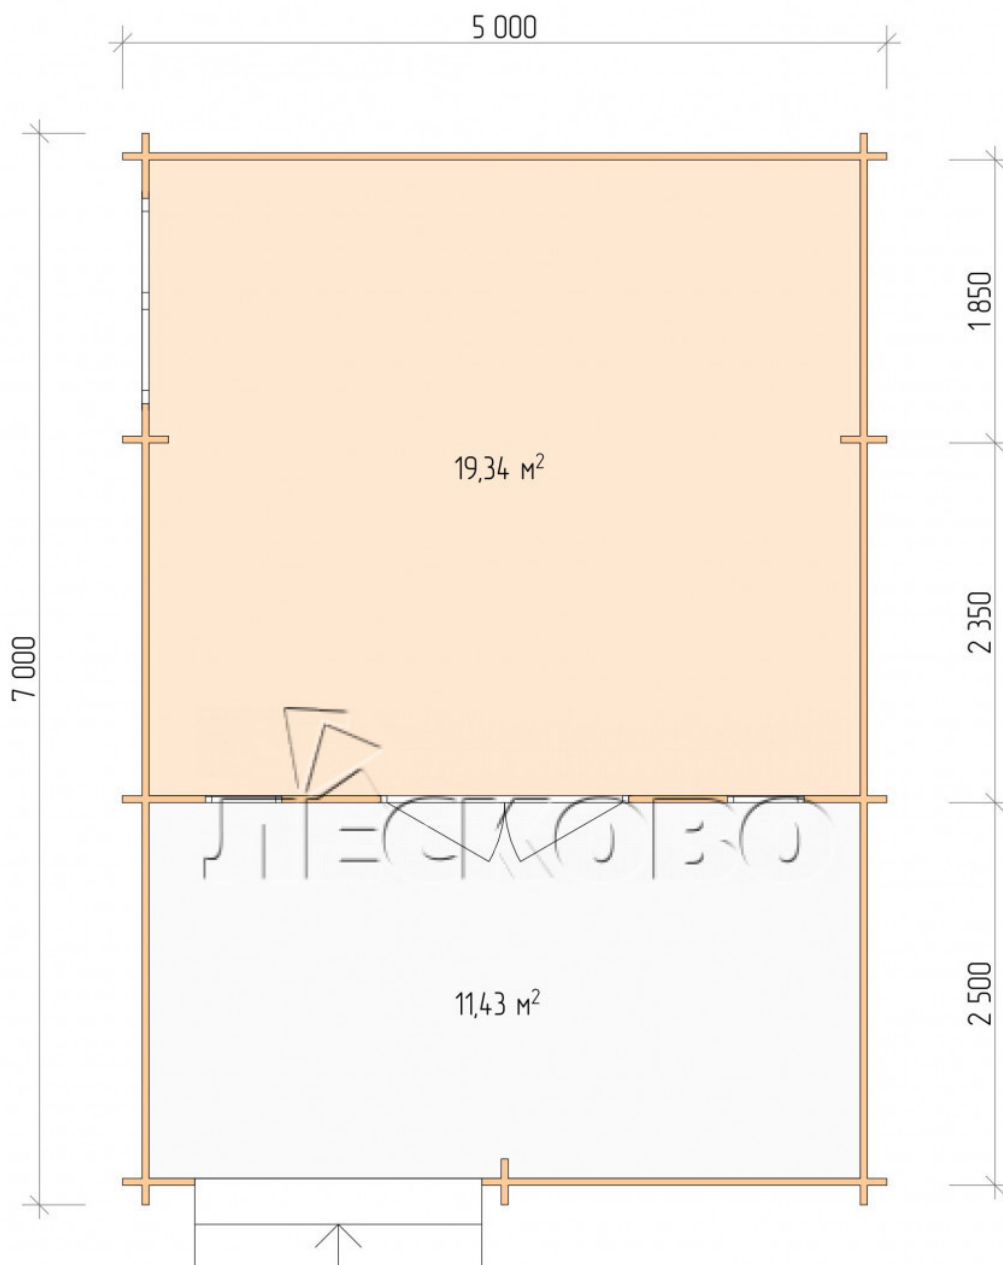

## Log Cabin "DSV" series 5×4.5

Project Dimensions

5 × 4.5 / 31.5 m<sup>2</sup>

Full house set

**4,850 €**

# Разрез

## House Kit

- Wall kit: 44 × 145mm mini-chamber drying chamber with bowls for the project. The material of the tree is spruce, pine (GOST 8486). Humidity 12-14%. The height of the walls is 2.16 m;
- Logs, lower harness: board 45 × 145 mm chamber drying 10-12%;
- Floors: floorboard 35 mm, Chamber drying;
- Ceiling: imitation of a bar 20 × 135 mm, Chamber drying;
- Wooden windows, glass 4 mm, Single. Treatment with a colorless antiseptic. Hardware;