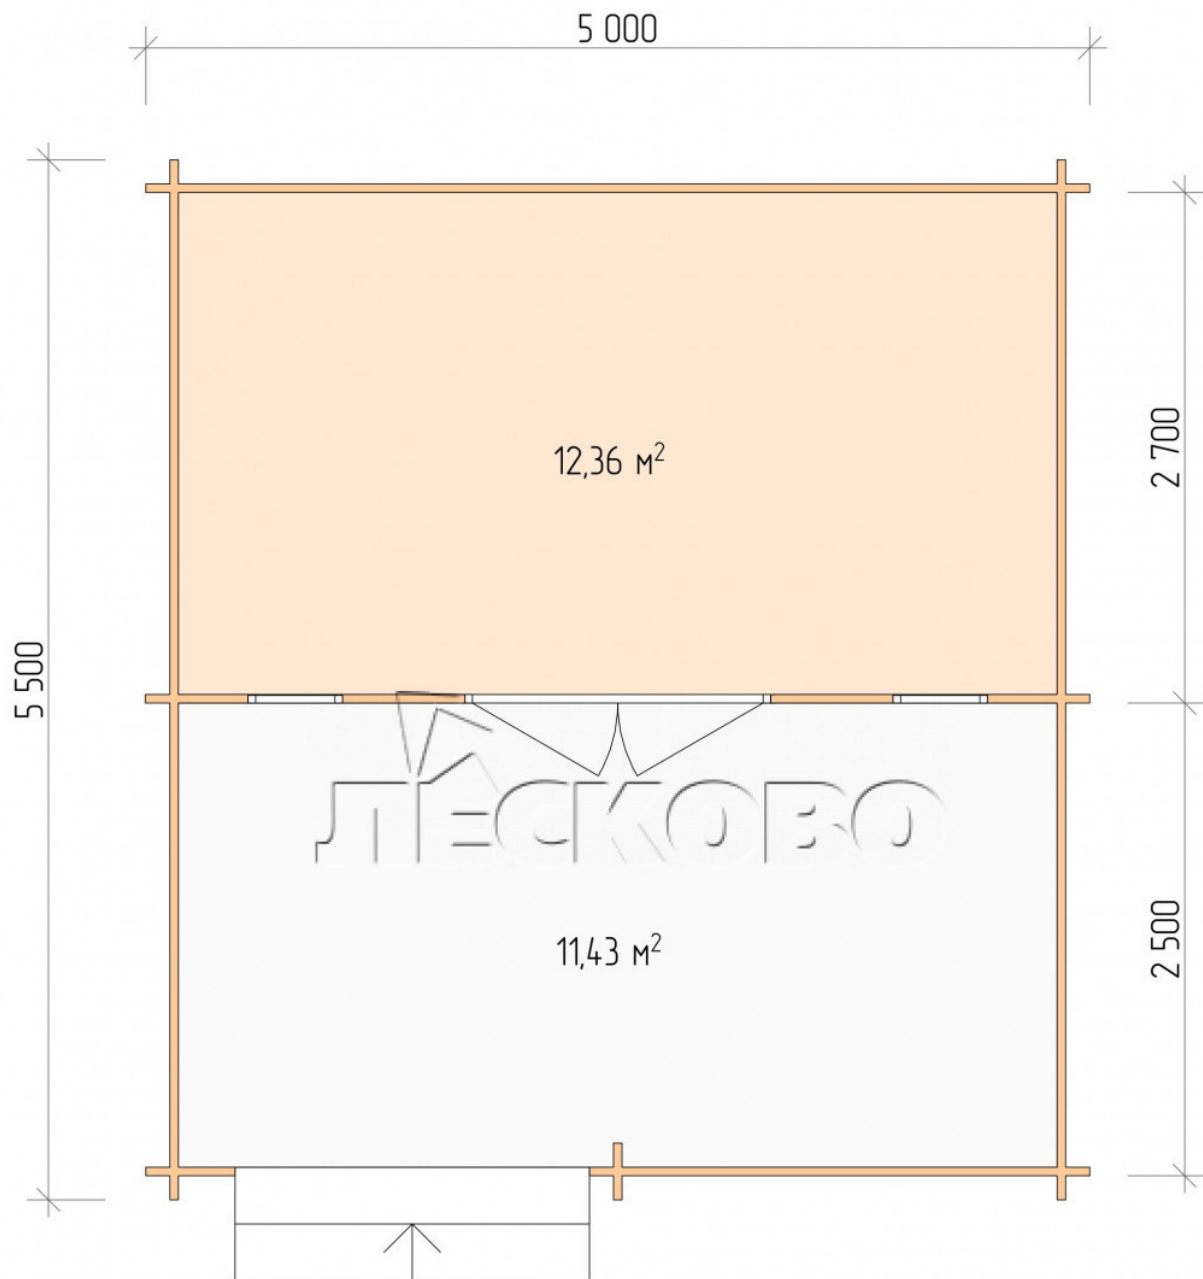

Log Cabin "DSV" series 5×3

Project Dimensions

5 × 3 / 24.5 m²

Full house set

4,016 €

Timber

45 MM

65 MM
+ 861 €

Project planning

5 000

3 000

Разрез

House Kit

- Wall kit: 44 × 145mm mini-chamber drying chamber with bowls for the project. The material of the tree is spruce, pine (GOST 8486). Humidity 12-14%. The height of the walls is 2.16 m;
- Logs, lower harness: board 45 × 145 mm chamber drying 10-12%;
- Floors: floorboard 35 mm, Chamber drying;
- Ceiling: imitation of a bar 20 × 135 mm, Chamber drying;
- Wooden windows, glass 4 mm, Single. Treatment with a colorless antiseptic. Hardware;

0.42×1.885 м.2 шт.

- Wooden doors;

1.62×1.885 м.1 шт.

7. Platbands: dry planed board 20 × 100 mm;

8. Roof: shingles.

9. Skirting board 35 mm.

+7 (4942) 499-770

156014, г. Кострома, ул. Базовая, д. 8