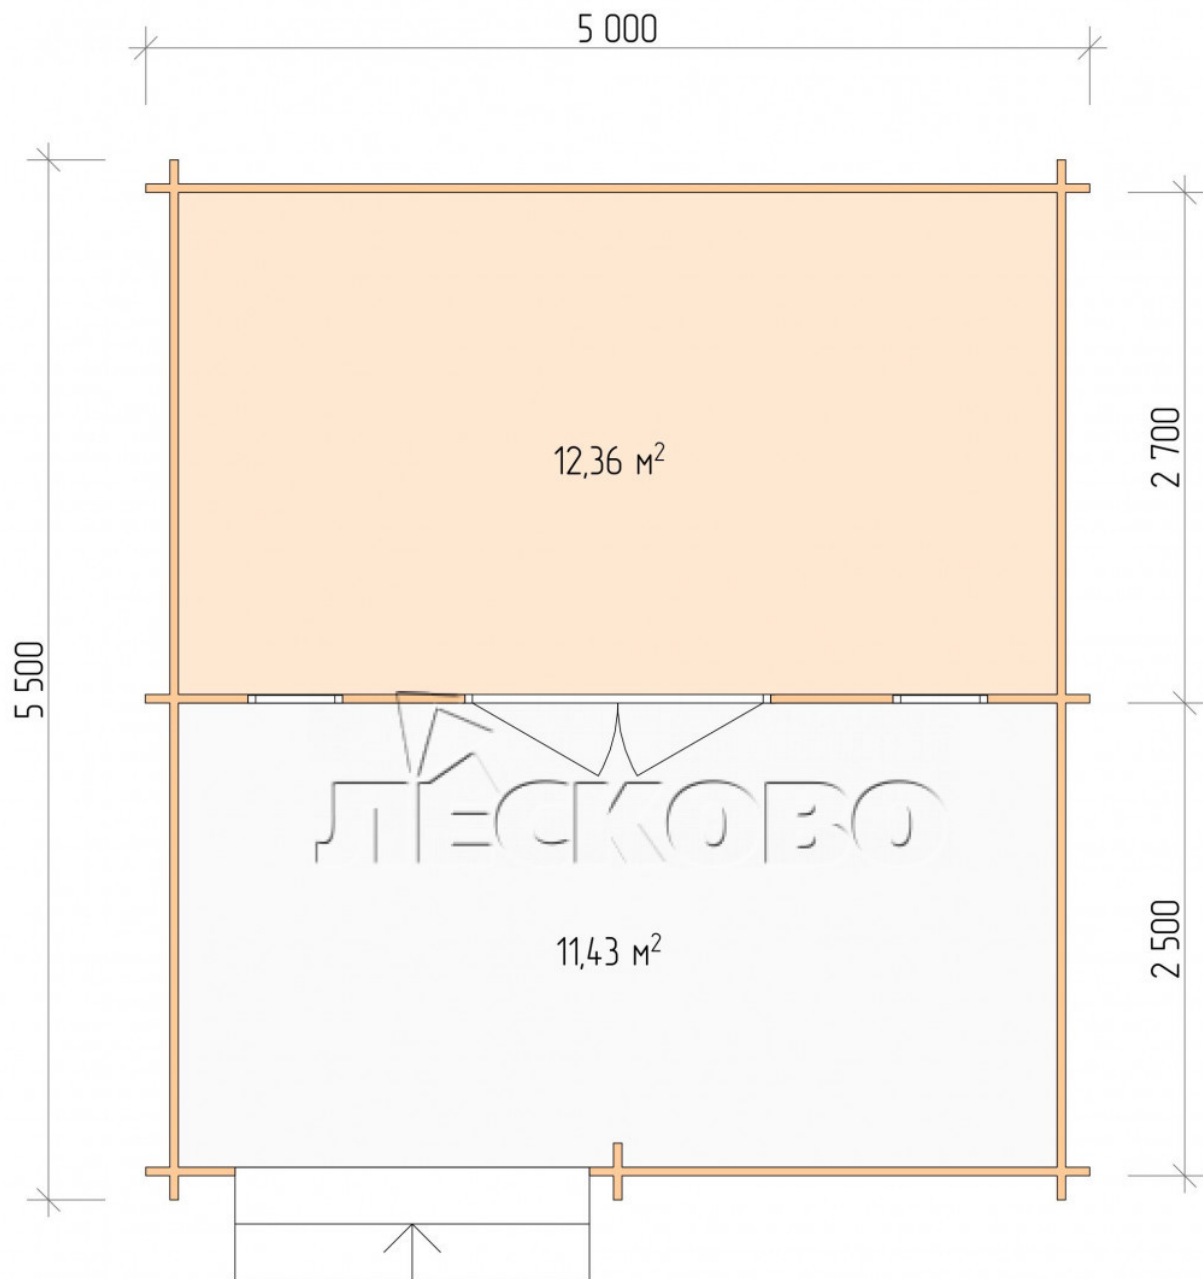

Log Cabin "DSV" series 5×3

Project Dimensions

5 × 3 / 24.5 m²

Full house set

4,820 €

Timber

45 MM

65 MM
+ 1,045 €

Project planning

5 000

3 000

Разрез

House Kit

- Wall kit: 44 × 145mm mini-chamber drying chamber with bowls for the project. The material of the tree is spruce, pine (GOST 8486). Humidity 12-14%. The height of the walls is 2.16 m;
- Logs, lower harness: board 45 × 145 mm chamber drying 10-12%;
- Floors: floorboard 35 mm, Chamber drying;
- Ceiling: imitation of a bar 20 × 135 mm, Chamber drying;
- Wooden windows, glass 4 mm, Single. Treatment with a colorless antiseptic. Hardware;

0.42×1.885 м.2 шт.

- Wooden doors;

1.62×1.885 м.1 шт.

7. Platbands: dry planed board 20 × 100 mm;

8. Roof: shingles.

9. Skirting board 35 mm.

+7 (4942) 499-770

156014, г. Кострома, ул. Базовая, д. 8