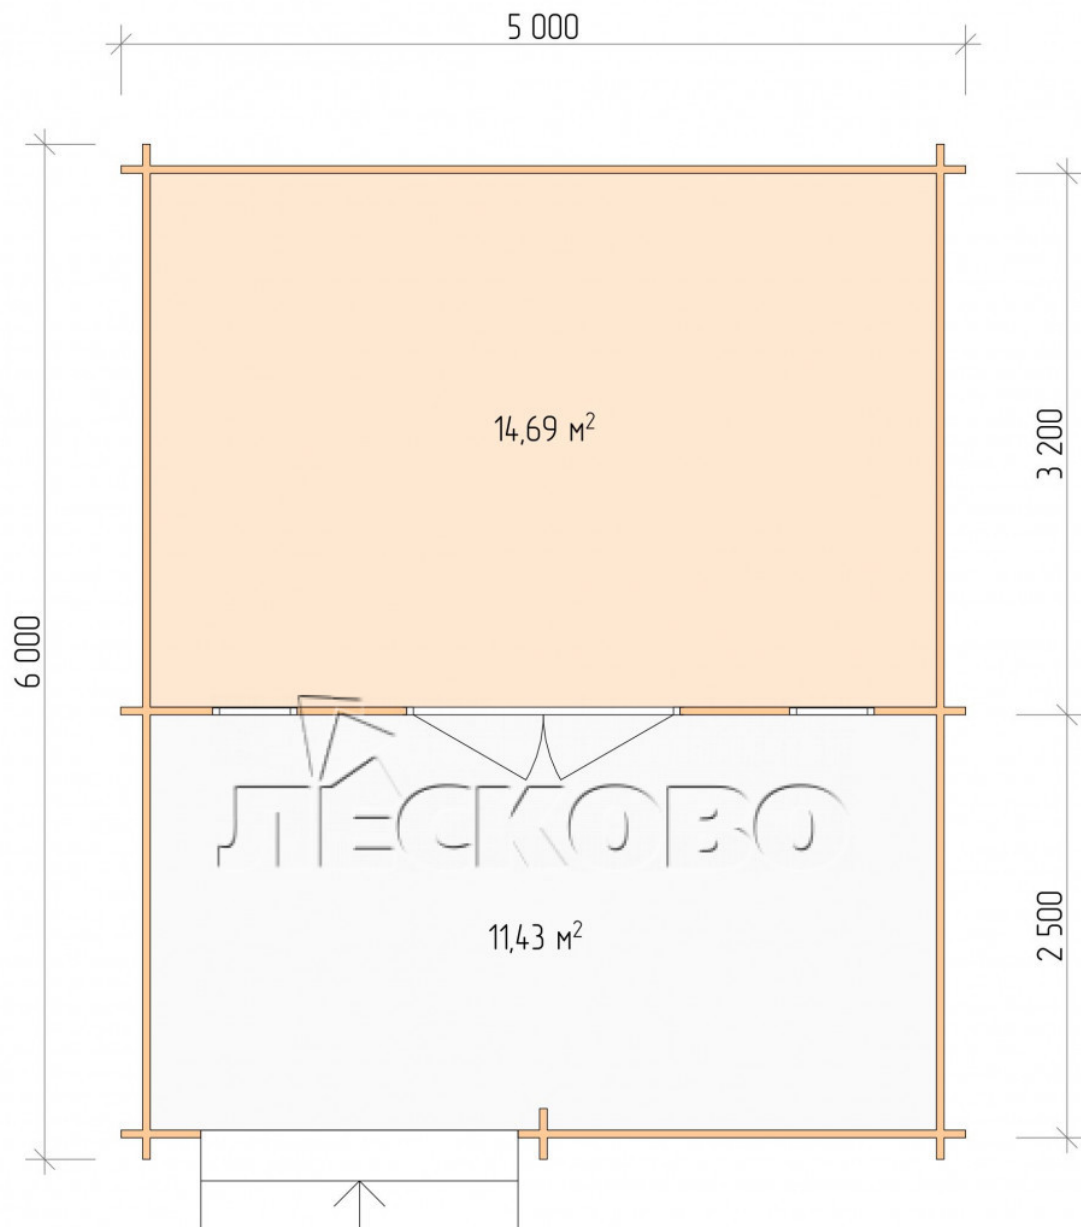

Log Cabin "DSV" series 5×3.5

Project Dimensions

5 × 3.5 / 26.8 m²

Full house set

4,951 €

Timber

45 MM

65 MM
+ 1,068 €

Project planning

5 000

3 500

Разрез

House Kit

- Wall kit: 44 × 145mm mini-chamber drying chamber with bowls for the project. The material of the tree is spruce, pine (GOST 8486). Humidity 12-14%. The height of the walls is 2.16 m;
- Logs, lower harness: board 45 × 145 mm chamber drying 10-12%;
- Floors: floorboard 35 mm, Chamber drying;
- Ceiling: imitation of a bar 20 × 135 mm, Chamber drying;
- Wooden windows, glass 4 mm, Single. Treatment with a colorless antiseptic. Hardware;

0.42×1.885 м.2 шт.

- Wooden doors;

1.62×1.885 м.1 шт.

7. Platbands: dry planed board 20 × 100 mm;

8. Roof: shingles.

9. Skirting board 35 mm.

+7 (4942) 499-770

156014, г. Кострома, ул. Базовая, д. 8