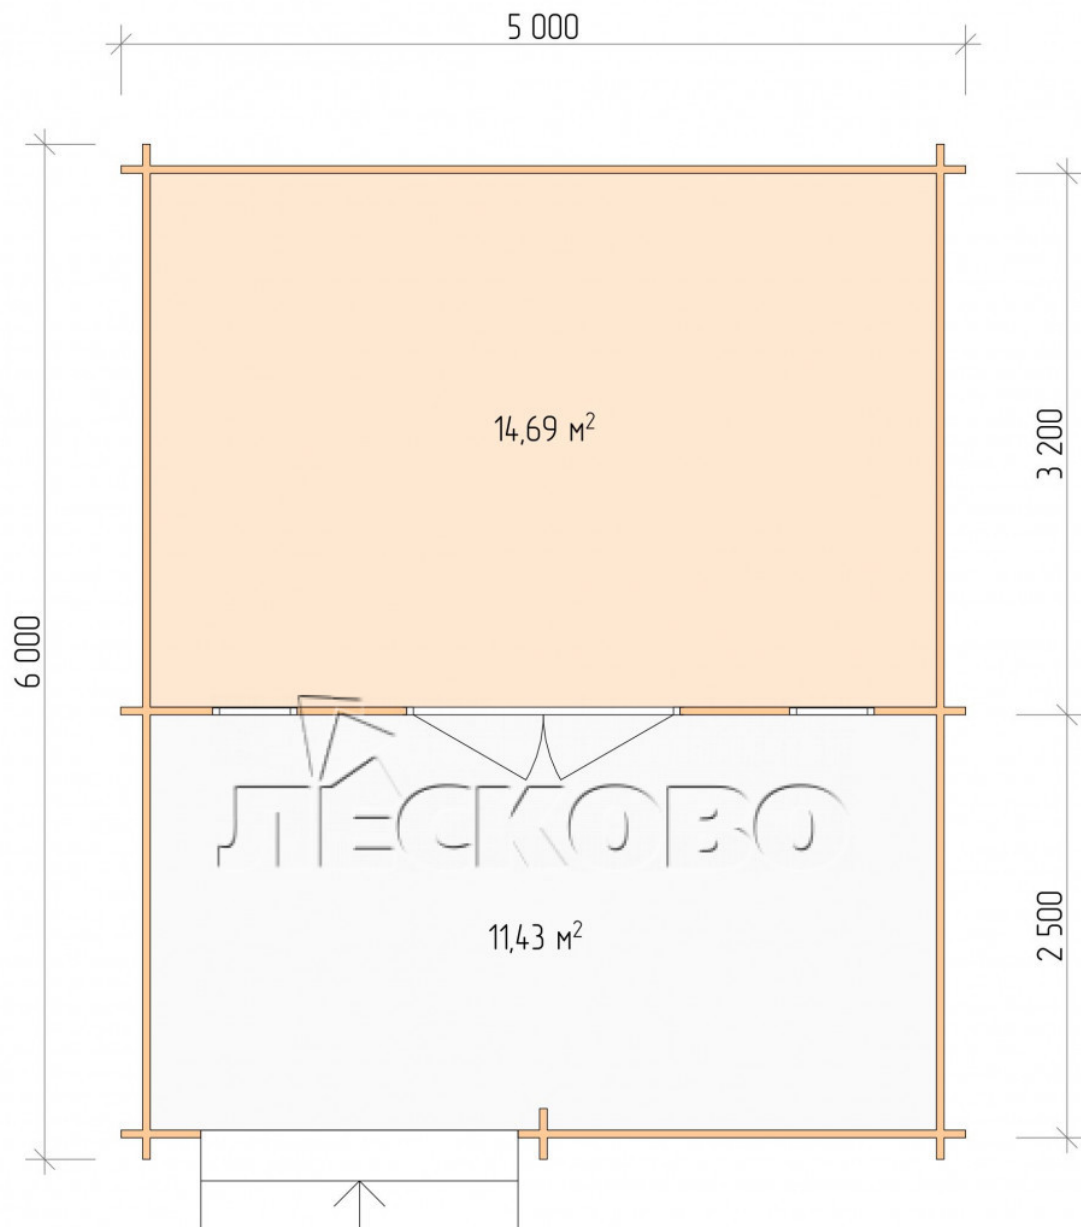

Log Cabin "DSV" series 5×3.5

Project Dimensions

5 × 3.5 / 26.8 m²

Full house set

4,221 €

Timber

45 mm

65 mm
+ 900 €

Project planning

5 000

3 500

Разрез

House Kit

- Wall kit: 44 × 145mm mini-chamber drying chamber with bowls for the project. The material of the tree is spruce, pine (GOST 8486). Humidity 12-14%. The height of the walls is 2.16 m;
- Logs, lower harness: board 45 × 145 mm chamber drying 10-12%;
- Floors: floorboard 35 mm, Chamber drying;
- Ceiling: imitation of a bar 20 × 135 mm, Chamber drying;
- Wooden windows, glass 4 mm, Single. Treatment with a colorless antiseptic. Hardware;

0.42×1.885 м.2 шт.

- Wooden doors;

1.62×1.885 м.1 шт.

7. Platbands: dry planed board 20 × 100 mm;

8. Roof: shingles.

9. Skirting board 35 mm.

+7 (4942) 499-770

156014, г. Кострома, ул. Базовая, д. 8