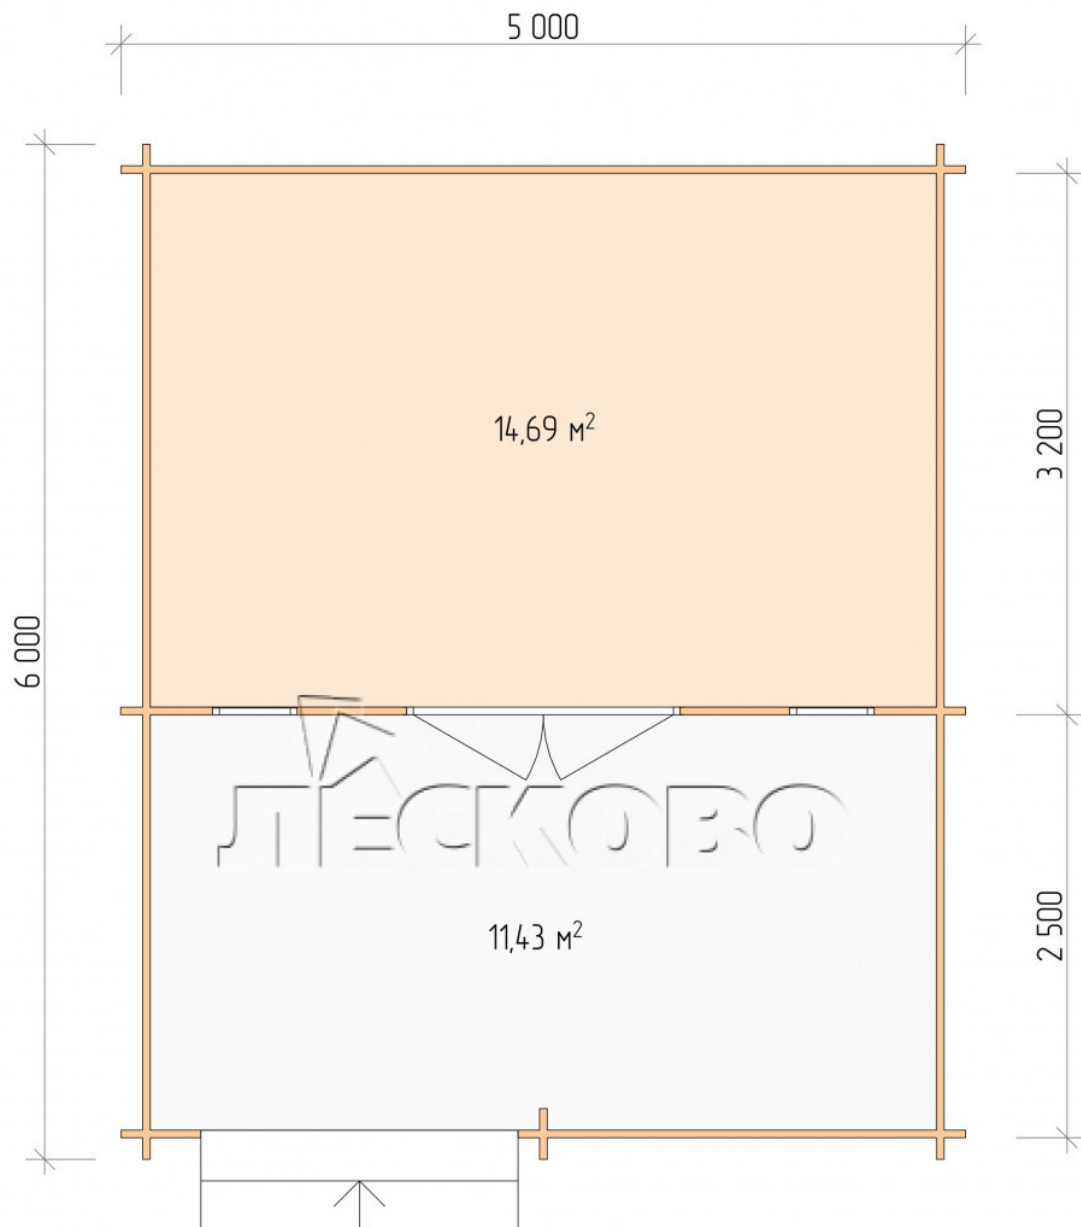

Log Cabin "DSV" series 5×3.5

Project Dimensions

5 × 3.5 / 26.8 m²

Full house set

4,009 €

Timber

45 MM

65 MM
+ 855 €

Project planning

5 000

3 500

Разрез

House Kit

- Wall kit: 44 × 145mm mini-chamber drying chamber with bowls for the project. The material of the tree is spruce, pine (GOST 8486). Humidity 12-14%. The height of the walls is 2.16 m;
- Logs, lower harness: board 45 × 145 mm chamber drying 10-12%;
- Floors: floorboard 35 mm, Chamber drying;
- Ceiling: imitation of a bar 20 × 135 mm, Chamber drying;
- Wooden windows, glass 4 mm, Single. Treatment with a colorless antiseptic. Hardware;

0.42×1.885 м.2 шт.

- Wooden doors;

1.62×1.885 м.1 шт.

7. Platbands: dry planed board 20 × 100 mm;

8. Roof: shingles.

9. Skirting board 35 mm.

+7 (4942) 499-770

156014, г. Кострома, ул. Базовая, д. 8