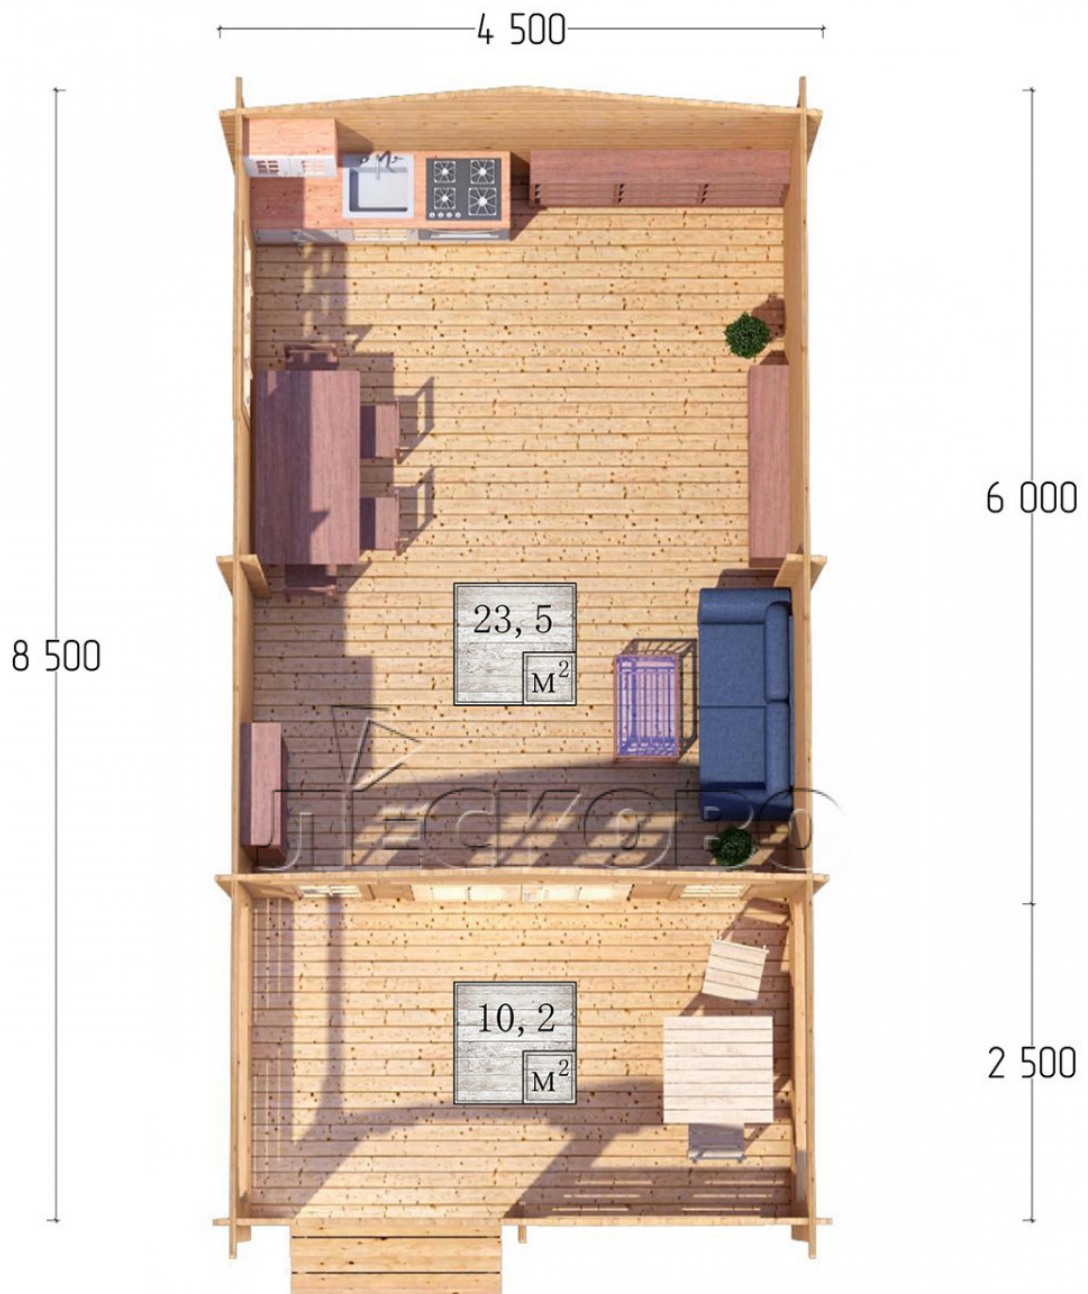

Log Cabin "DSV" series 4.5×6

Project Dimensions

4.5 × 6 / 34.5 m²

Full house set

5,241 €

Timber

45 MM

65 MM
+ 1,143 €

Project planning

Разрез

House Kit

- Wall kit: 44 × 145mm mini-chamber drying chamber with bowls for the project. The material of the tree is spruce, pine (GOST 8486). Humidity 12-14%. The height of the walls is 2.16 m;
- Logs, lower harness: board 45 × 145 mm chamber drying 10-12%;
- Floors: floorboard 35 mm, Chamber drying;
- Ceiling: imitation of a bar 20 × 135 mm, Chamber drying;
- Wooden windows, glass 4 mm, Single. Treatment with a colorless antiseptic. Hardware;

0.42×1.885 м.2 шт.

1.34×0.91 м.1 шт.

- Wooden doors;

1.62×1.885 м.1 шт.

7. Platbands: dry planed board 20 × 100 mm;

8. Roof: shingles.

9. Skirting board 35 mm.

+7 (4942) 499-770