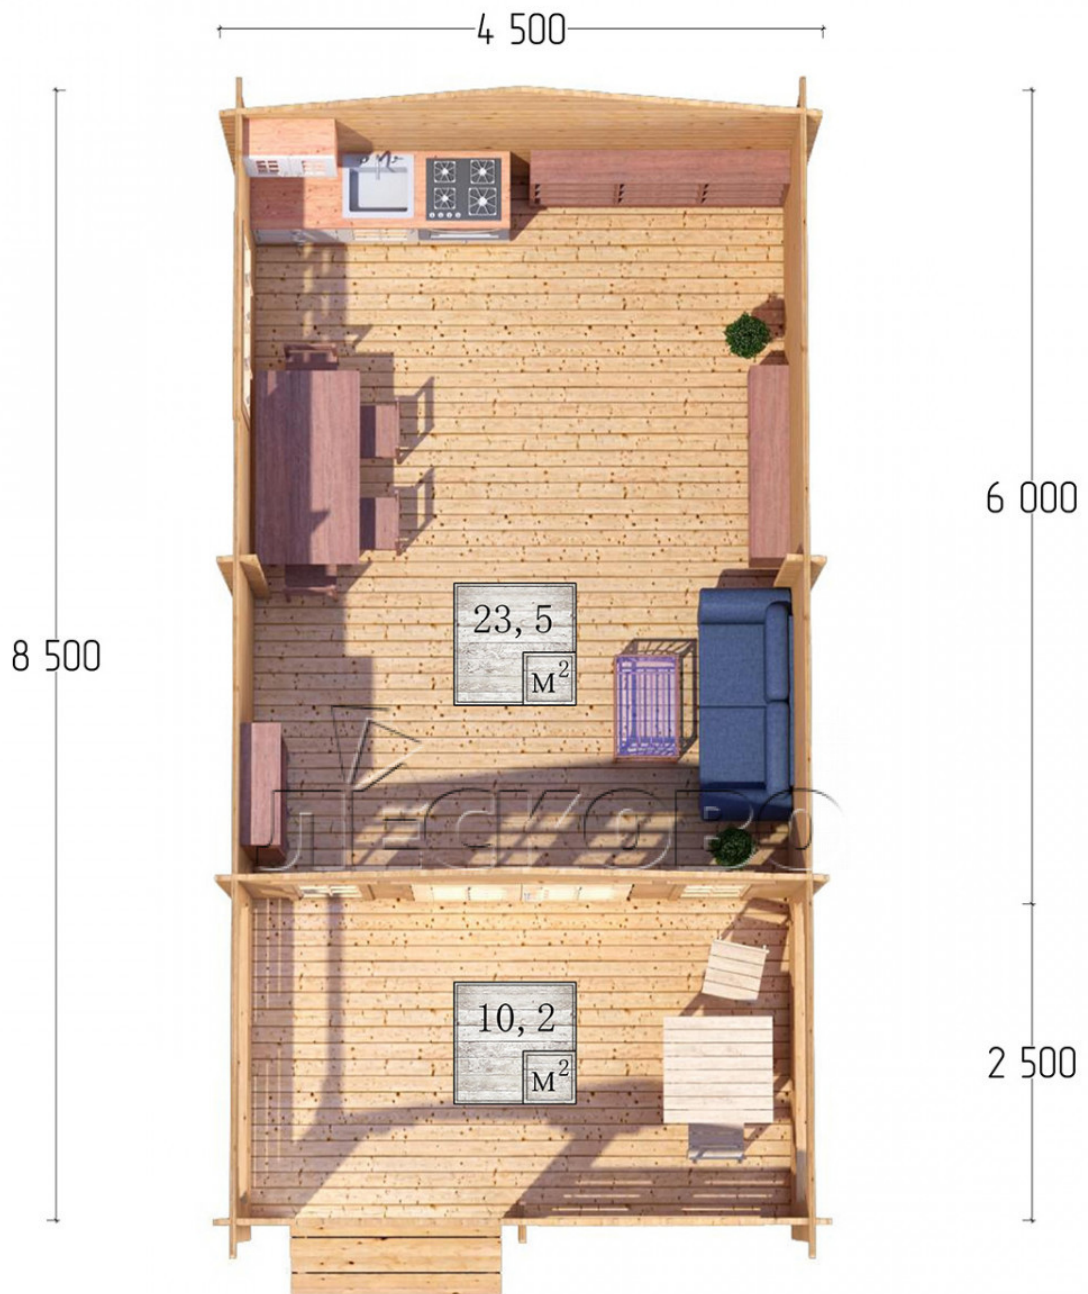

Log Cabin "DSV" series 4.5×6

Project Dimensions

4.5 × 6 / 34.5 m²

Full house set

5,435 €

Timber

45 MM

65 MM
+ 1,185 €

Project planning

Разрез

House Kit

- Wall kit: 44 × 145mm mini-chamber drying chamber with bowls for the project. The material of the tree is spruce, pine (GOST 8486). Humidity 12-14%. The height of the walls is 2.16 m;
- Logs, lower harness: board 45 × 145 mm chamber drying 10-12%;
- Floors: floorboard 35 mm, Chamber drying;
- Ceiling: imitation of a bar 20 × 135 mm, Chamber drying;
- Wooden windows, glass 4 mm, Single. Treatment with a colorless antiseptic. Hardware;

0.42×1.885 м.2 шт.

1.34×0.91 м.1 шт.

- Wooden doors;

1.62×1.885 м.1 шт.

7. Platbands: dry planed board 20 × 100 mm;

8. Roof: shingles.

9. Skirting board 35 mm.

+7 (4942) 499-770