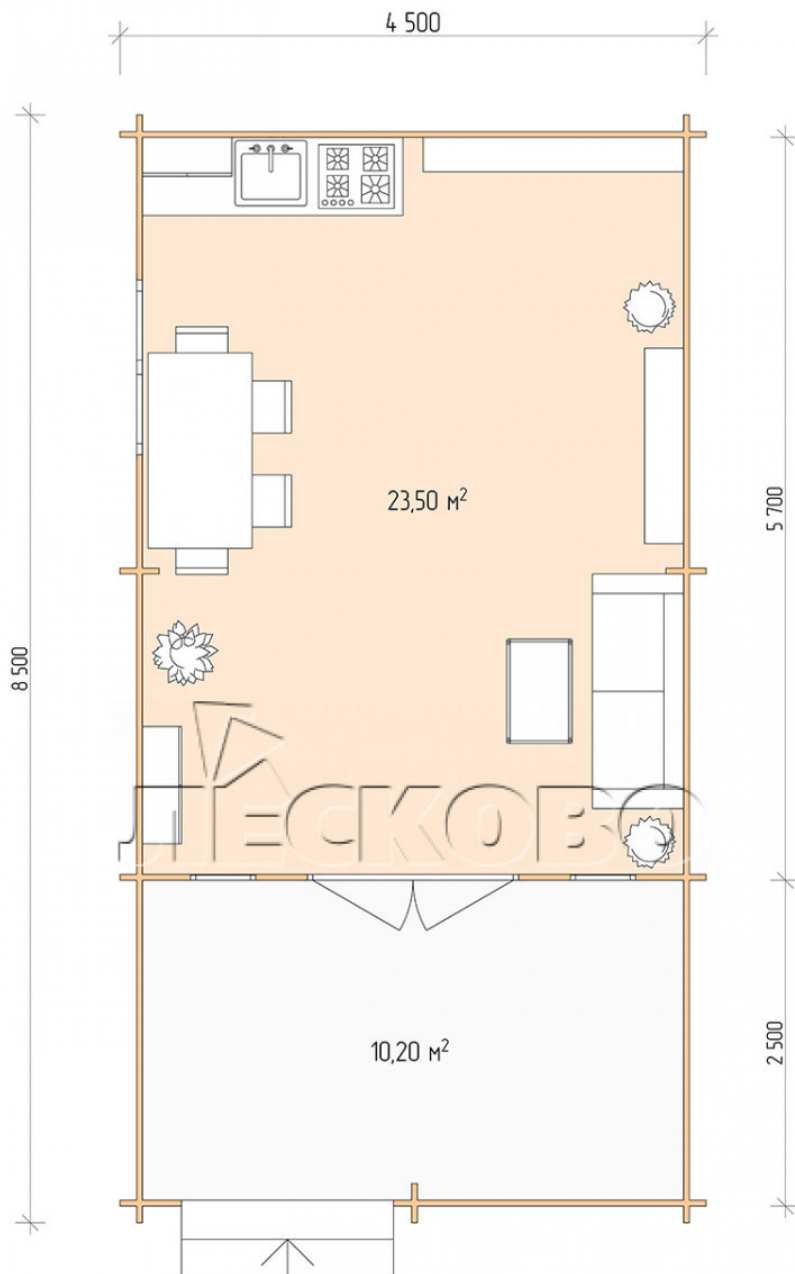

Log Cabin "DSV" series 4.5×6

Project Dimensions

4.5 × 6 / 34.5 m²

Full house set

5,241 €

Timber

45 MM

65 MM
+ 1,143 €

Project planning

Разрез

House Kit

- Wall kit: 44 × 145mm mini-chamber drying chamber with bowls for the project. The material of the tree is spruce, pine (GOST 8486). Humidity 12-14%. The height of the walls is 2.16 m;
- Logs, lower harness: board 45 × 145 mm chamber drying 10-12%;
- Floors: floorboard 35 mm, Chamber drying;
- Ceiling: imitation of a bar 20 × 135 mm, Chamber drying;
- Wooden windows, glass 4 mm, Single. Treatment with a colorless antiseptic. Hardware;

0.42×1.885 м.2 шт.

1.34×0.91 м.1 шт.

- Wooden doors;

1.62×1.885 м.1 шт.

7. Platbands: dry planed board 20 × 100 mm;

8. Roof: shingles.

9. Skirting board 35 mm.

+7 (4942) 499-770