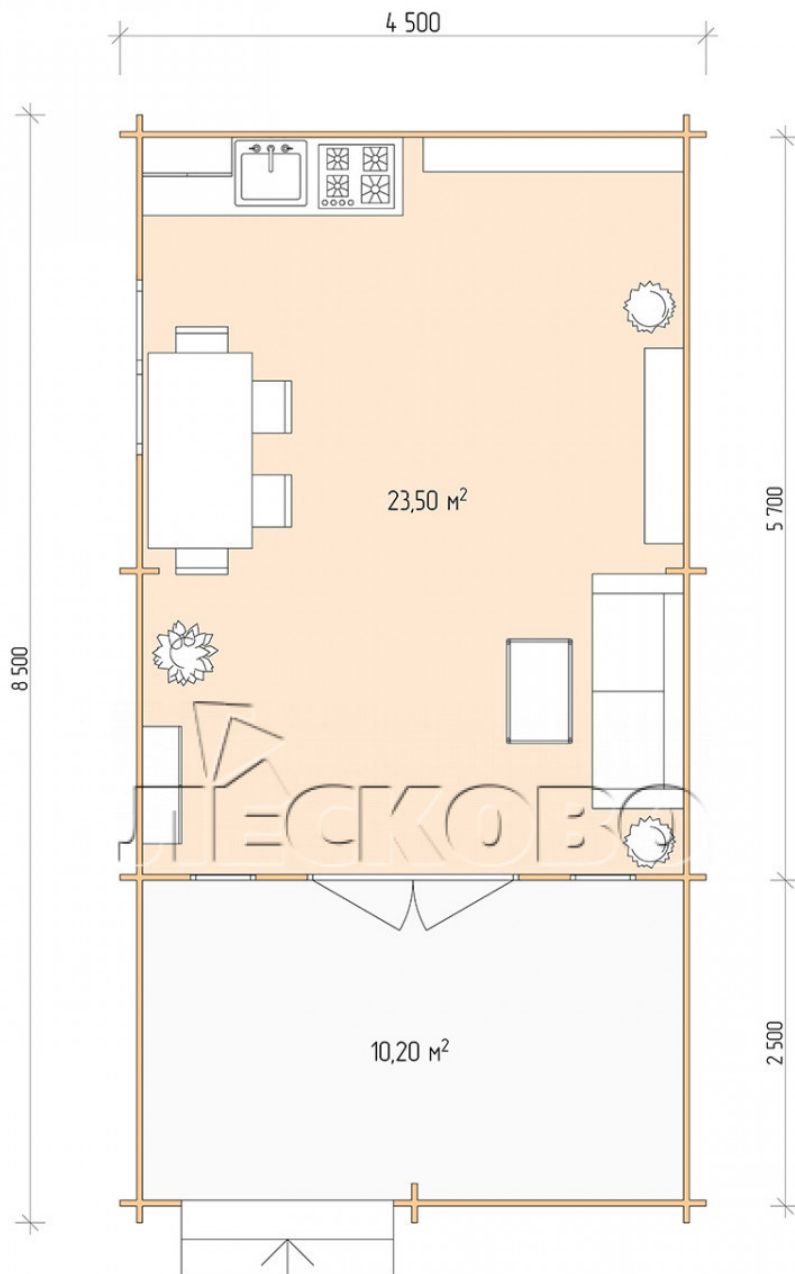

Log Cabin "DSV" series 4.5×6

Project Dimensions

4.5 × 6 / 34.5 m²

Full house set

5,435 €

Timber

45 MM

65 MM
+ 1,185 €

Project planning

Разрез

House Kit

- Wall kit: 44 × 145mm mini-chamber drying chamber with bowls for the project. The material of the tree is spruce, pine (GOST 8486). Humidity 12-14%. The height of the walls is 2.16 m;
- Logs, lower harness: board 45 × 145 mm chamber drying 10-12%;
- Floors: floorboard 35 mm, Chamber drying;
- Ceiling: imitation of a bar 20 × 135 mm, Chamber drying;
- Wooden windows, glass 4 mm, Single. Treatment with a colorless antiseptic. Hardware;

0.42×1.885 м.2 шт.

1.34×0.91 м.1 шт.

- Wooden doors;

1.62×1.885 м.1 шт.

7. Platbands: dry planed board 20 × 100 mm;

8. Roof: shingles.

9. Skirting board 35 mm.

+7 (4942) 499-770