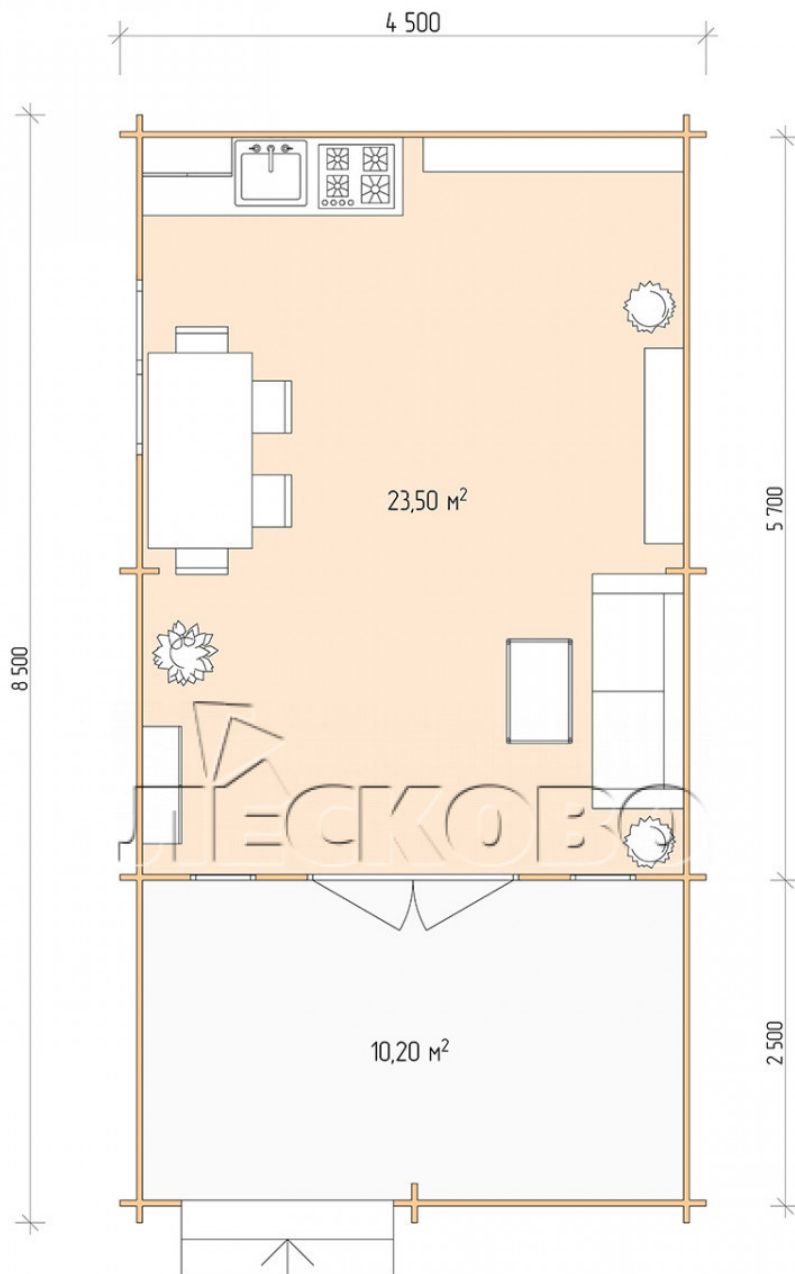

## Log Cabin "DSV" series 4.5×6

Project Dimensions

4.5 × 6 / 34.5 m<sup>2</sup>

Full house set

**6,382 €**

### Timber

45 MM

65 MM  
+ 1,407 €

# Разрез

## House Kit

- Wall kit: 44 × 145mm mini-chamber drying chamber with bowls for the project. The material of the tree is spruce, pine (GOST 8486). Humidity 12-14%. The height of the walls is 2.16 m;
- Logs, lower harness: board 45 × 145 mm chamber drying 10-12%;
- Floors: floorboard 35 mm, Chamber drying;
- Ceiling: imitation of a bar 20 × 135 mm, Chamber drying;
- Wooden windows, glass 4 mm, Single. Treatment with a colorless antiseptic. Hardware;