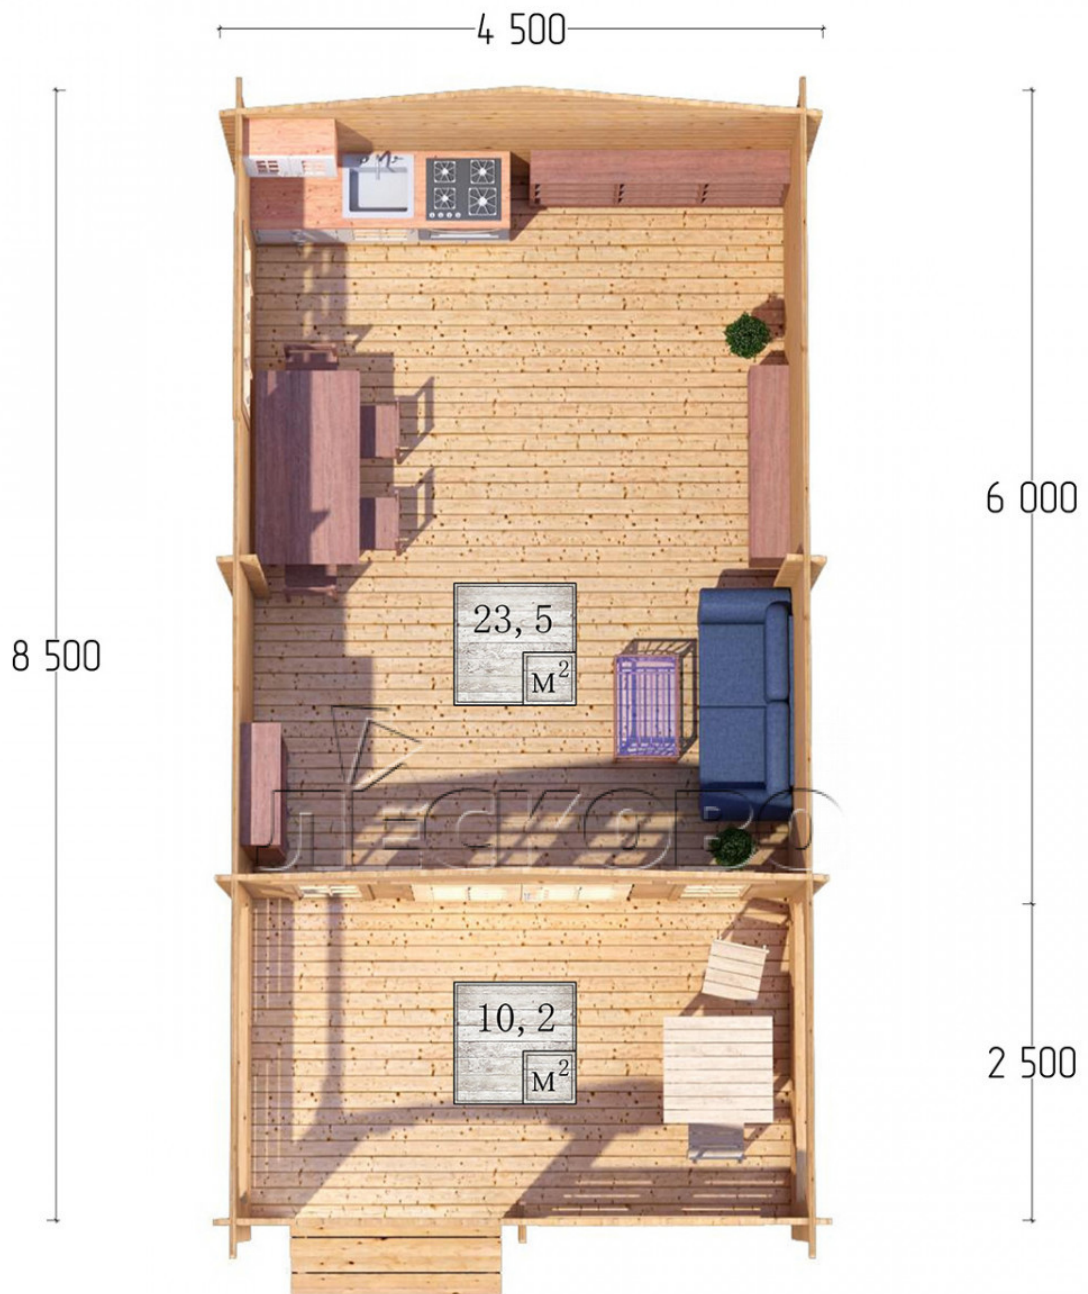

## Log Cabin "DSV" series 4.5×6

Project Dimensions

4.5 × 6 / 34.5 m<sup>2</sup>

Full house set

**6,382 €**

### Timber

45 MM

65 MM  
+ 1,407 €

# Разрез

## House Kit

- Wall kit: 44 × 145mm mini-chamber drying chamber with bowls for the project. The material of the tree is spruce, pine (GOST 8486). Humidity 12-14%. The height of the walls is 2.16 m;
- Logs, lower harness: board 45 × 145 mm chamber drying 10-12%;
- Floors: floorboard 35 mm, Chamber drying;
- Ceiling: imitation of a bar 20 × 135 mm, Chamber drying;
- Wooden windows, glass 4 mm, Single. Treatment with a colorless antiseptic. Hardware;