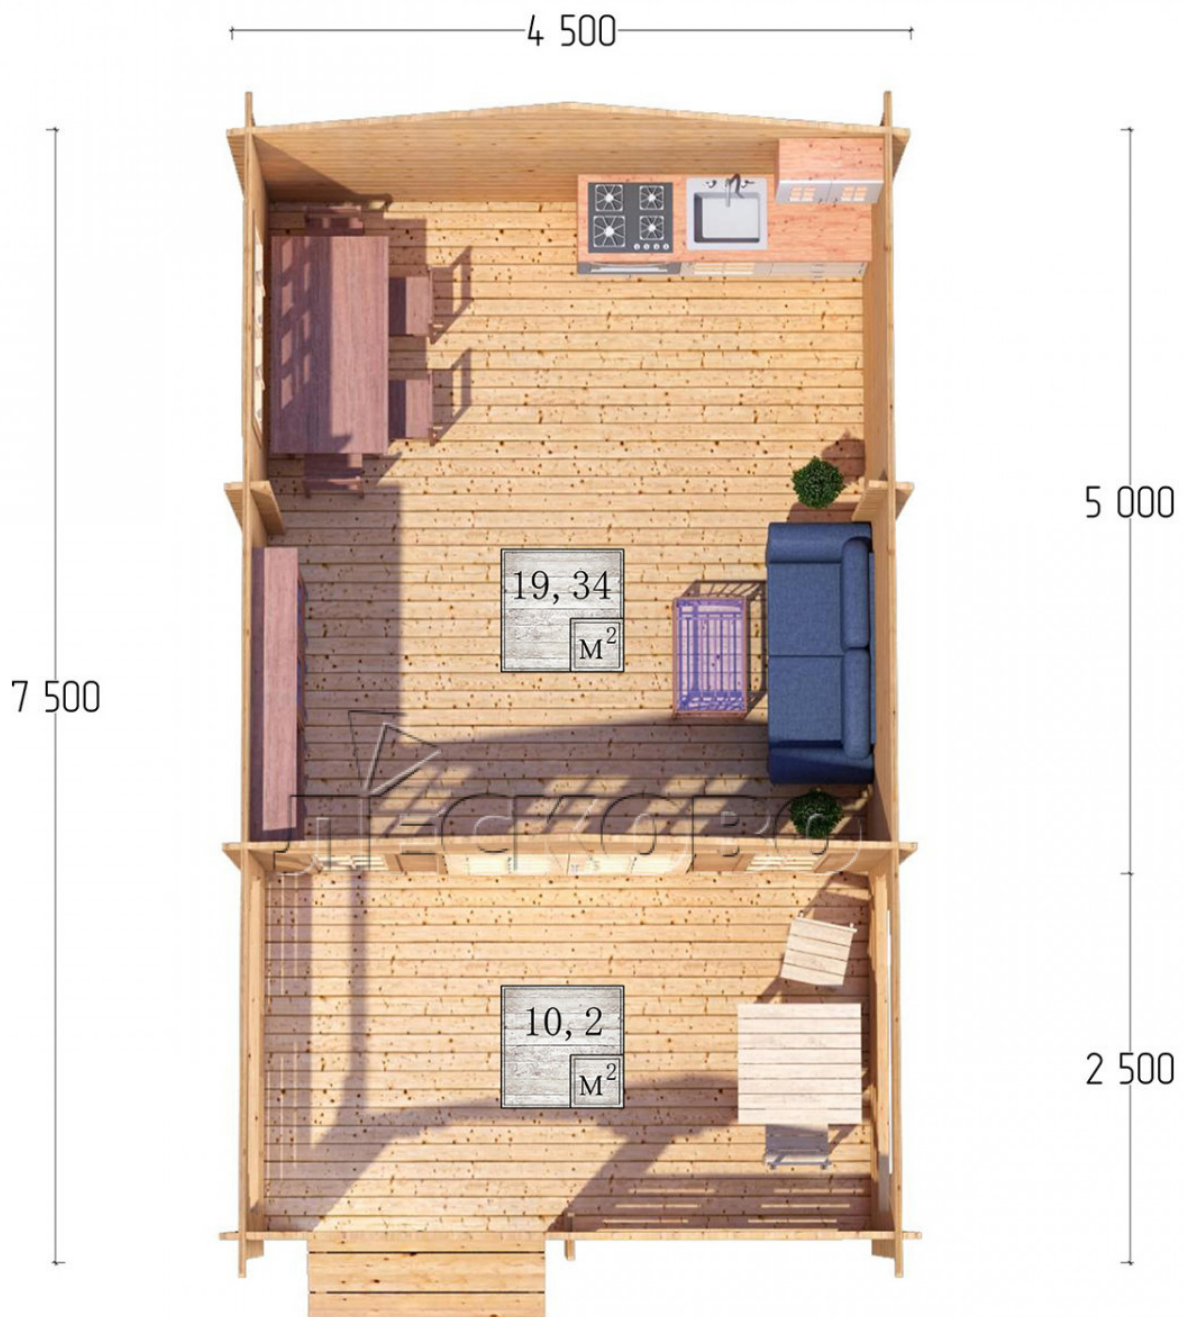

Log Cabin "DSV" series 4.5×5

Project Dimensions

4.5 × 5 / 30.3 m²

Full house set

5,860 €

Timber

45 MM

65 MM
+ 1,309 €

Project planning

Разрез

House Kit

- Wall kit: 44 × 145mm mini-chamber drying chamber with bowls for the project. The material of the tree is spruce, pine (GOST 8486). Humidity 12-14%. The height of the walls is 2.16 m;
- Logs, lower harness: board 45 × 145 mm chamber drying 10-12%;
- Floors: floorboard 35 mm, Chamber drying;
- Ceiling: imitation of a bar 20 × 135 mm, Chamber drying;
- Wooden windows, glass 4 mm, Single. Treatment with a colorless antiseptic. Hardware;

0.42×1.885 м.2 шт.

1.34×0.91 м.1 шт.

- Wooden doors;

1.62×1.885 м.1 шт.

7. Platbands: dry planed board 20 × 100 mm;

8. Roof: shingles.

9. Skirting board 35 mm.

+7 (4942) 499-770