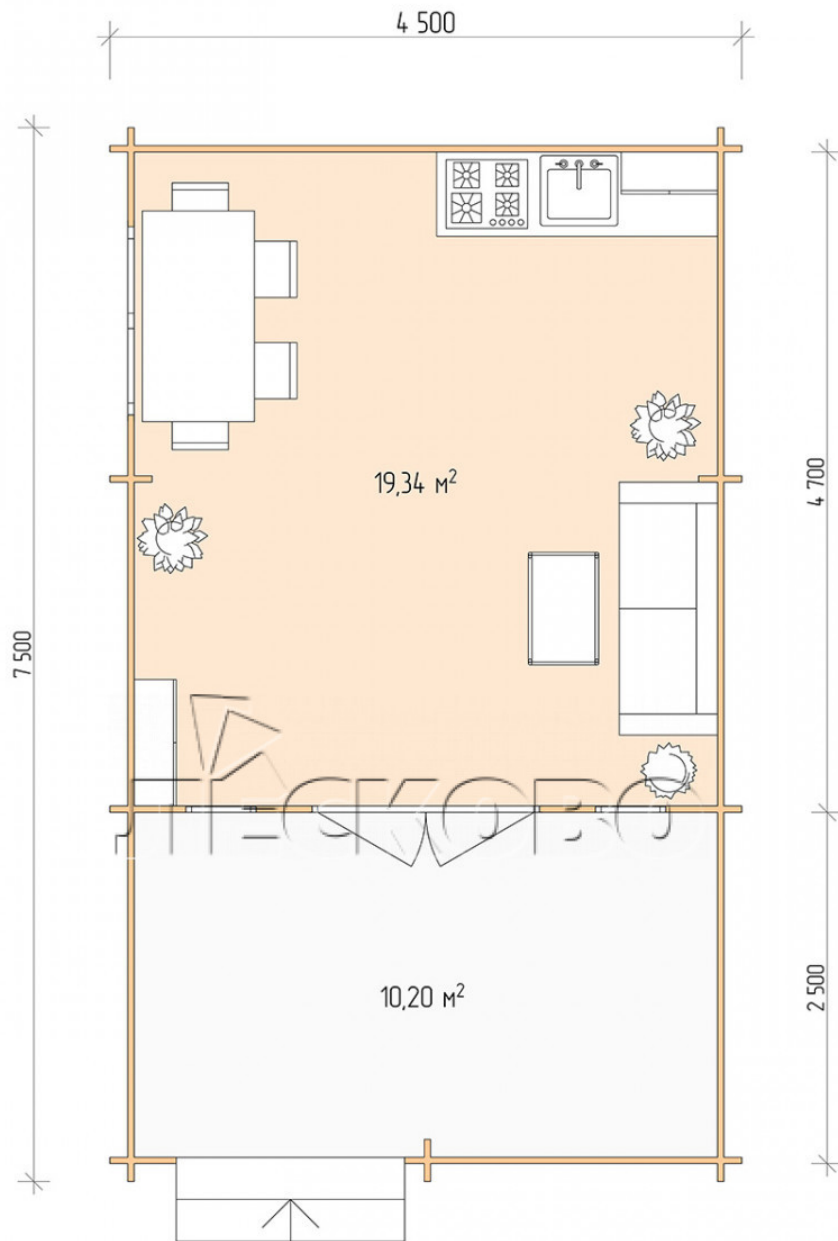

Log Cabin "DSV" series 4.5×5

Project Dimensions

4.5 × 5 / 30.3 m²

Full house set

4,972 €

Timber

45 MM

65 MM
+ 1,102 €

Project planning

Разрез

House Kit

- Wall kit: 44 × 145mm mini-chamber drying chamber with bowls for the project. The material of the tree is spruce, pine (GOST 8486). Humidity 12-14%. The height of the walls is 2.16 m;
- Logs, lower harness: board 45 × 145 mm chamber drying 10-12%;
- Floors: floorboard 35 mm, Chamber drying;
- Ceiling: imitation of a bar 20 × 135 mm, Chamber drying;
- Wooden windows, glass 4 mm, Single. Treatment with a colorless antiseptic. Hardware;

0.42×1.885 м.2 шт.

1.34×0.91 м.1 шт.

- Wooden doors;

1.62×1.885 м.1 шт.

7. Platbands: dry planed board 20 × 100 mm;

8. Roof: shingles.

9. Skirting board 35 mm.

+7 (4942) 499-770