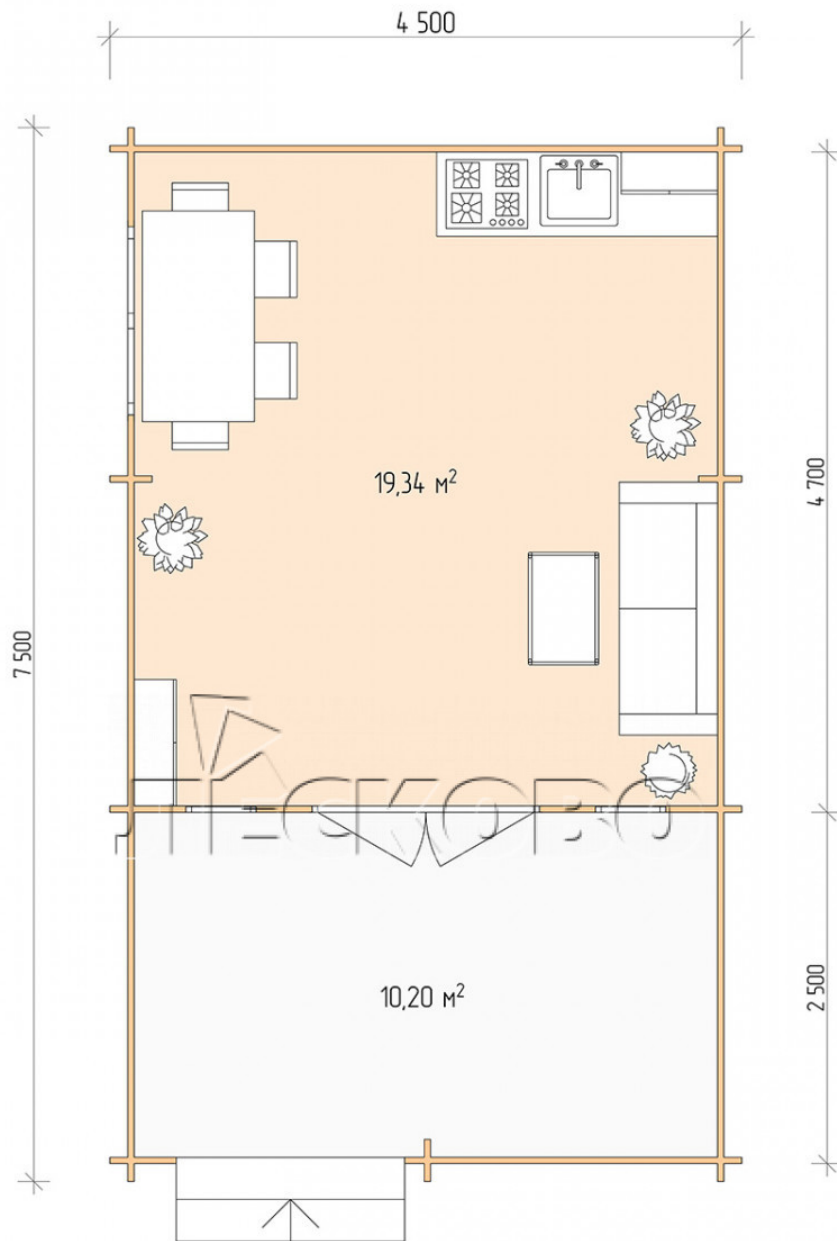

Log Cabin "DSV" series 4.5×5

Project Dimensions

4.5 × 5 / 30.3 m²

Full house set

4,795 €

Timber

45 MM

65 MM
+ 1,063 €

Project planning

Разрез

House Kit

- Wall kit: 44 × 145mm mini-chamber drying chamber with bowls for the project. The material of the tree is spruce, pine (GOST 8486). Humidity 12-14%. The height of the walls is 2.16 m;
- Logs, lower harness: board 45 × 145 mm chamber drying 10-12%;
- Floors: floorboard 35 mm, Chamber drying;
- Ceiling: imitation of a bar 20 × 135 mm, Chamber drying;
- Wooden windows, glass 4 mm, Single. Treatment with a colorless antiseptic. Hardware;

0.42×1.885 м.2 шт.

1.34×0.91 м.1 шт.

- Wooden doors;

1.62×1.885 м.1 шт.

7. Platbands: dry planed board 20 × 100 mm;

8. Roof: shingles.

9. Skirting board 35 mm.

+7 (4942) 499-770