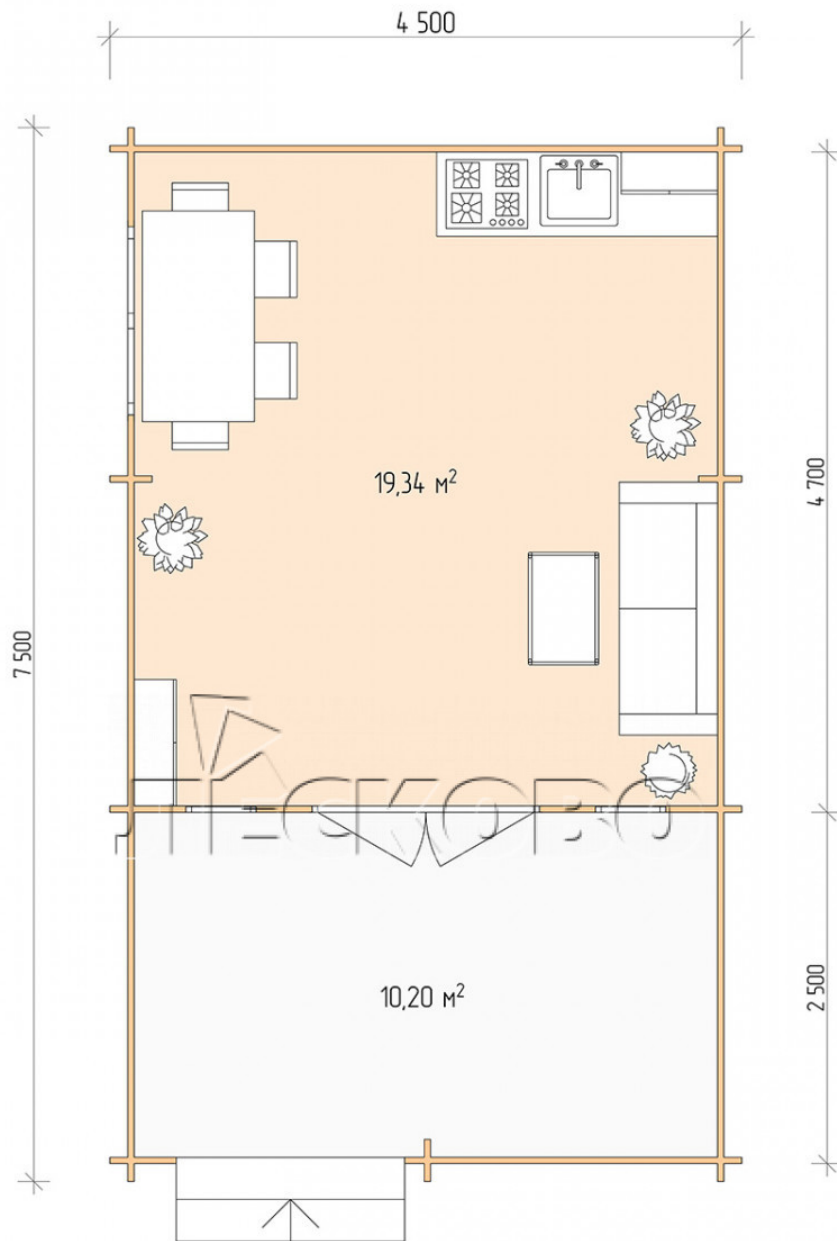

Log Cabin "DSV" series 4.5×5

Project Dimensions

4.5 × 5 / 30.3 m²

Full house set

5,860 €

Timber

45 MM

65 MM
+ 1,309 €

Project planning

Разрез

House Kit

- Wall kit: 44 × 145mm mini-chamber drying chamber with bowls for the project. The material of the tree is spruce, pine (GOST 8486). Humidity 12-14%. The height of the walls is 2.16 m;
- Logs, lower harness: board 45 × 145 mm chamber drying 10-12%;
- Floors: floorboard 35 mm, Chamber drying;
- Ceiling: imitation of a bar 20 × 135 mm, Chamber drying;
- Wooden windows, glass 4 mm, Single. Treatment with a colorless antiseptic. Hardware;

0.42×1.885 м.2 шт.

1.34×0.91 м.1 шт.

- Wooden doors;

1.62×1.885 м.1 шт.

7. Platbands: dry planed board 20 × 100 mm;

8. Roof: shingles.

9. Skirting board 35 mm.

+7 (4942) 499-770