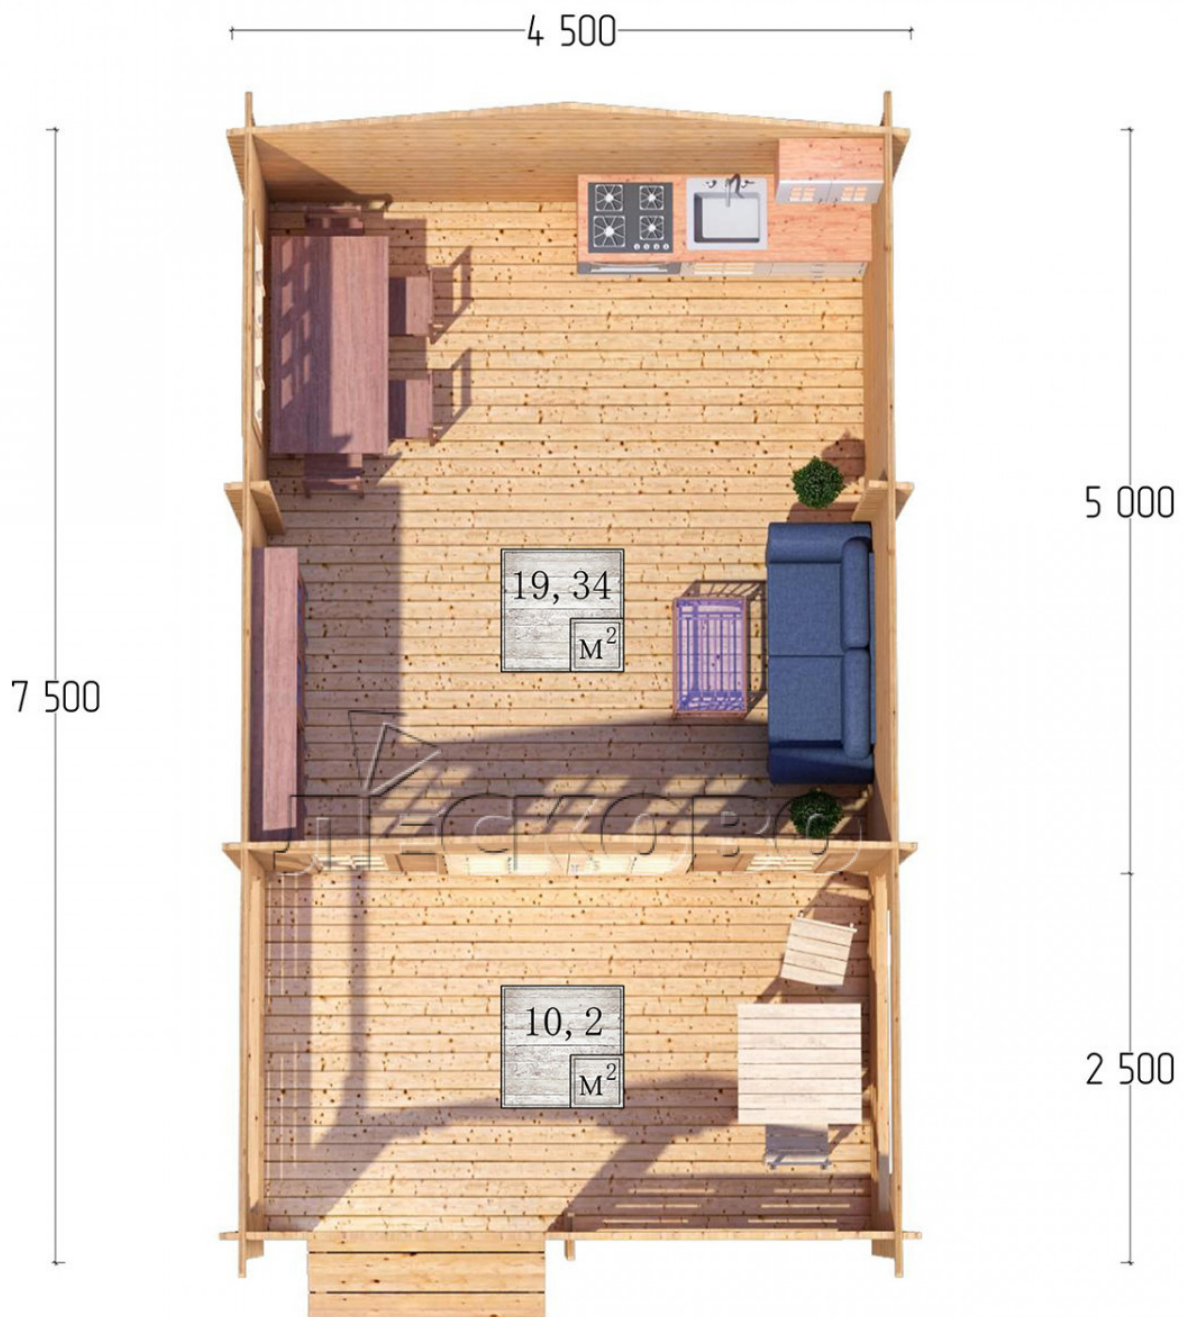

Log Cabin "DSV" series 4.5×5

Project Dimensions

4.5 × 5 / 30.3 m²

Full house set

4,795 €

Timber

45 MM

65 MM
+ 1,063 €

Project planning

Разрез

House Kit

- Wall kit: 44 × 145mm mini-chamber drying chamber with bowls for the project. The material of the tree is spruce, pine (GOST 8486). Humidity 12-14%. The height of the walls is 2.16 m;
- Logs, lower harness: board 45 × 145 mm chamber drying 10-12%;
- Floors: floorboard 35 mm, Chamber drying;
- Ceiling: imitation of a bar 20 × 135 mm, Chamber drying;
- Wooden windows, glass 4 mm, Single. Treatment with a colorless antiseptic. Hardware;

0.42×1.885 м.2 шт.

1.34×0.91 м.1 шт.

- Wooden doors;

1.62×1.885 м.1 шт.

7. Platbands: dry planed board 20 × 100 mm;

8. Roof: shingles.

9. Skirting board 35 mm.

+7 (4942) 499-770