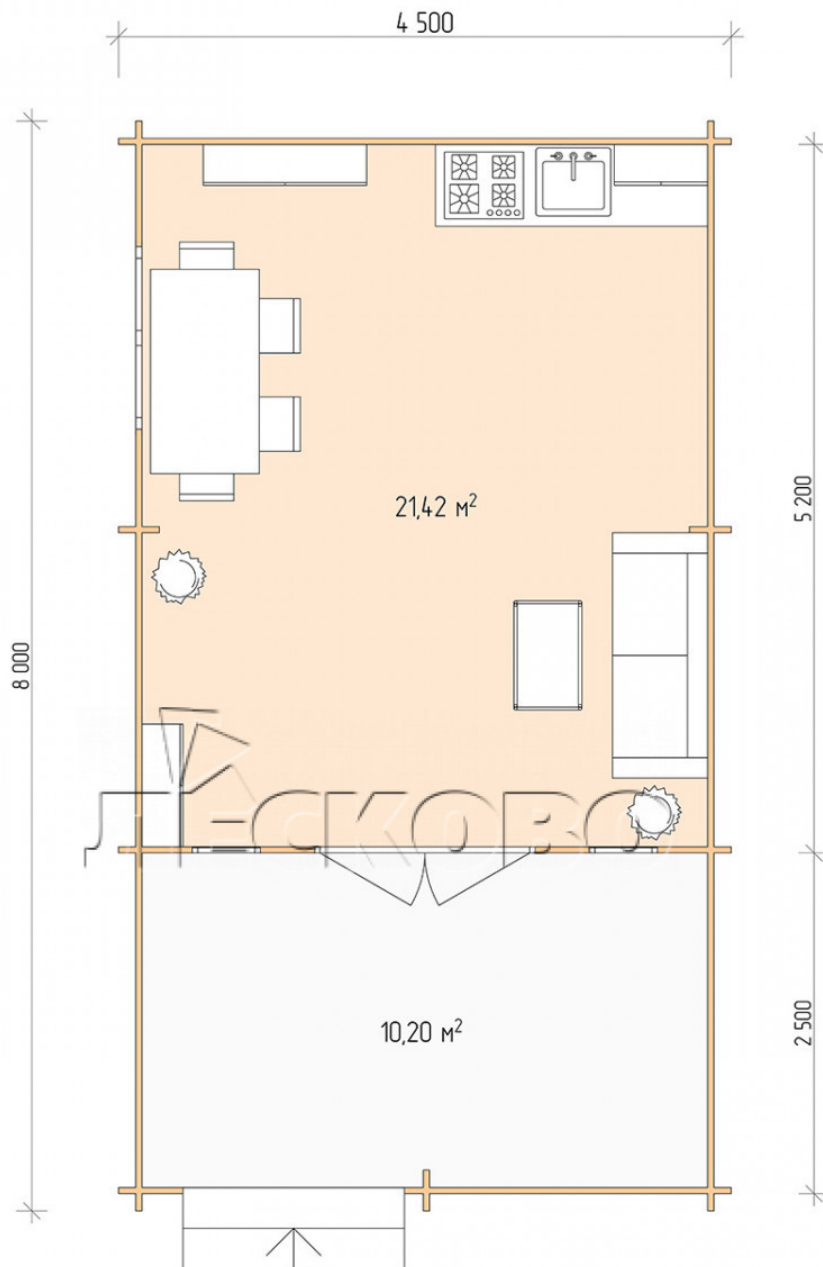

Log Cabin "DSV" series 4.5×5.5

Project Dimensions

4.5 × 5.5 / 32.4 m²

Full house set

5,232 €

Timber

45 mm

65 mm
+ 1,140 €

Project planning

Разрез

House Kit

- Wall kit: 44 × 145mm mini-chamber drying chamber with bowls for the project. The material of the tree is spruce, pine (GOST 8486). Humidity 12-14%. The height of the walls is 2.16 m;
- Logs, lower harness: board 45 × 145 mm chamber drying 10-12%;
- Floors: floorboard 35 mm, Chamber drying;
- Ceiling: imitation of a bar 20 × 135 mm, Chamber drying;
- Wooden windows, glass 4 mm, Single. Treatment with a colorless antiseptic. Hardware;

0.42×1.885 м.2 шт.

1.34×0.91 м.1 шт.

- Wooden doors;

1.62×1.885 м.1 шт.

7. Platbands: dry planed board 20 × 100 mm;

8. Roof: shingles.

9. Skirting board 35 mm.

+7 (4942) 499-770