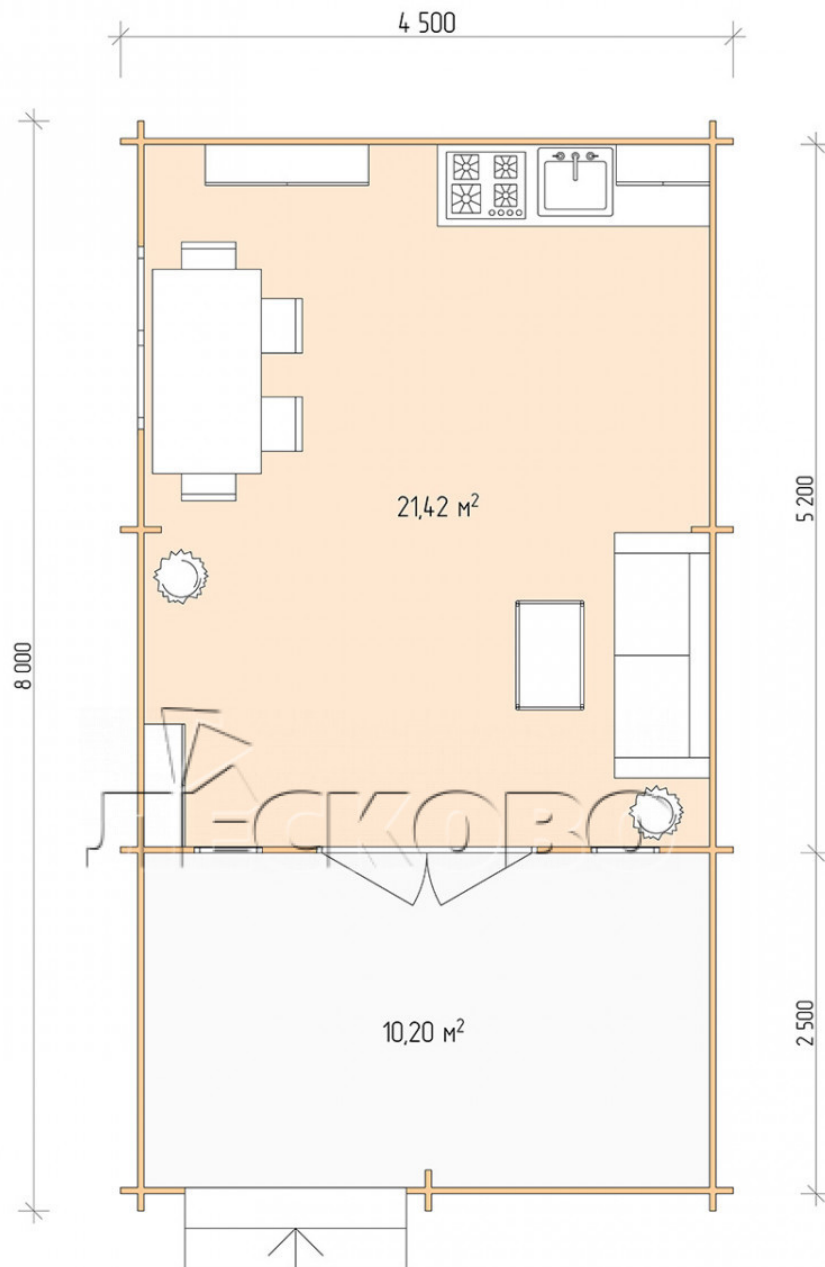

## Log Cabin "DSV" series 4.5×5.5

Project Dimensions

4.5 × 5.5 / 32.4 m<sup>2</sup>

Full house set

**5,045 €**

### Timber

45 MM

65 MM  
+ 1,100 €

# Разрез

## House Kit

- Wall kit: 44 × 145mm mini-chamber drying chamber with bowls for the project. The material of the tree is spruce, pine (GOST 8486). Humidity 12-14%. The height of the walls is 2.16 m;
- Logs, lower harness: board 45 × 145 mm chamber drying 10-12%;
- Floors: floorboard 35 mm, Chamber drying;
- Ceiling: imitation of a bar 20 × 135 mm, Chamber drying;
- Wooden windows, glass 4 mm, Single. Treatment with a colorless antiseptic. Hardware;