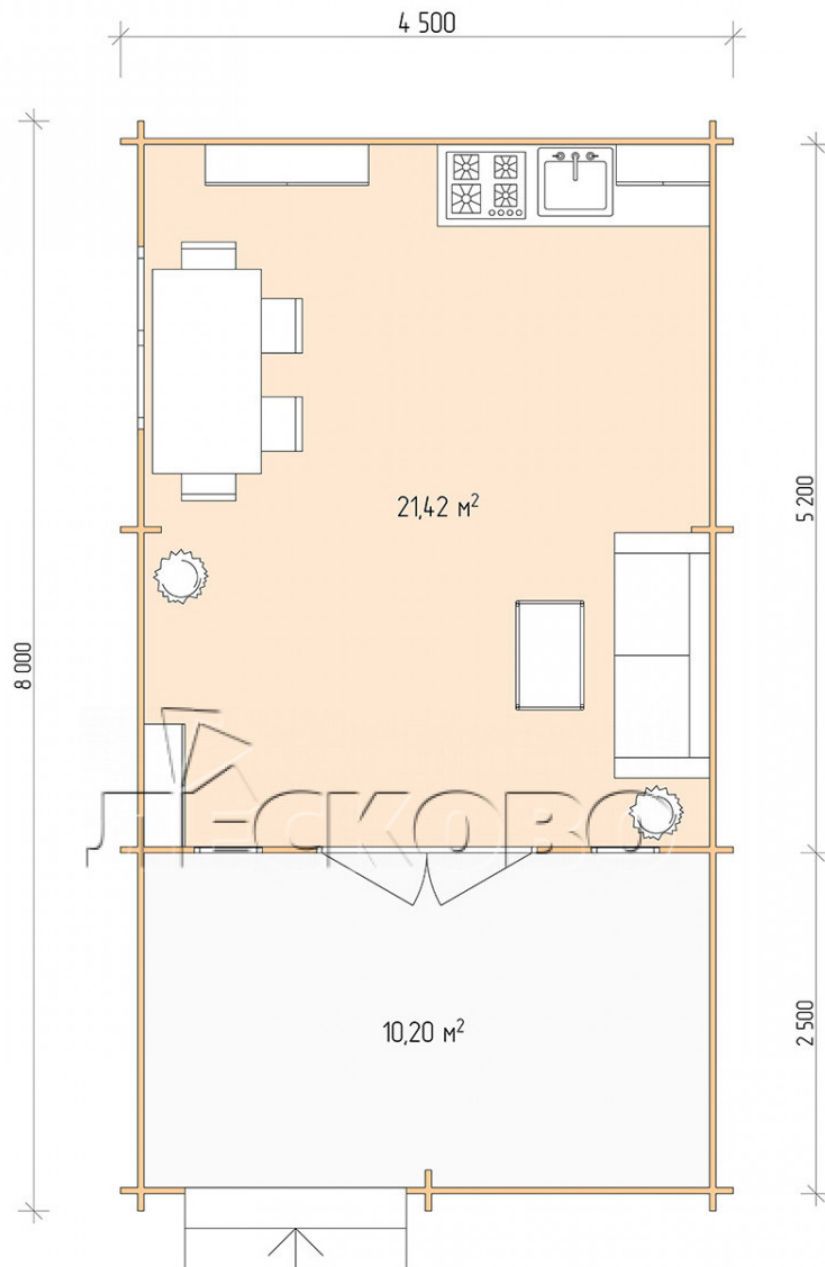

Log Cabin "DSV" series 4.5×5.5

Project Dimensions

4.5 × 5.5 / 32.4 m²

Full house set

6,152 €

Timber

45 MM

65 MM
+ 1,354 €

Project planning

Разрез

House Kit

- Wall kit: 44 × 145mm mini-chamber drying chamber with bowls for the project. The material of the tree is spruce, pine (GOST 8486). Humidity 12-14%. The height of the walls is 2.16 m;
- Logs, lower harness: board 45 × 145 mm chamber drying 10-12%;
- Floors: floorboard 35 mm, Chamber drying;
- Ceiling: imitation of a bar 20 × 135 mm, Chamber drying;
- Wooden windows, glass 4 mm, Single. Treatment with a colorless antiseptic. Hardware;

0.42×1.885 м.2 шт.

1.34×0.91 м.1 шт.

- Wooden doors;

1.62×1.885 м.1 шт.

7. Platbands: dry planed board 20 × 100 mm;

8. Roof: shingles.

9. Skirting board 35 mm.

+7 (4942) 499-770