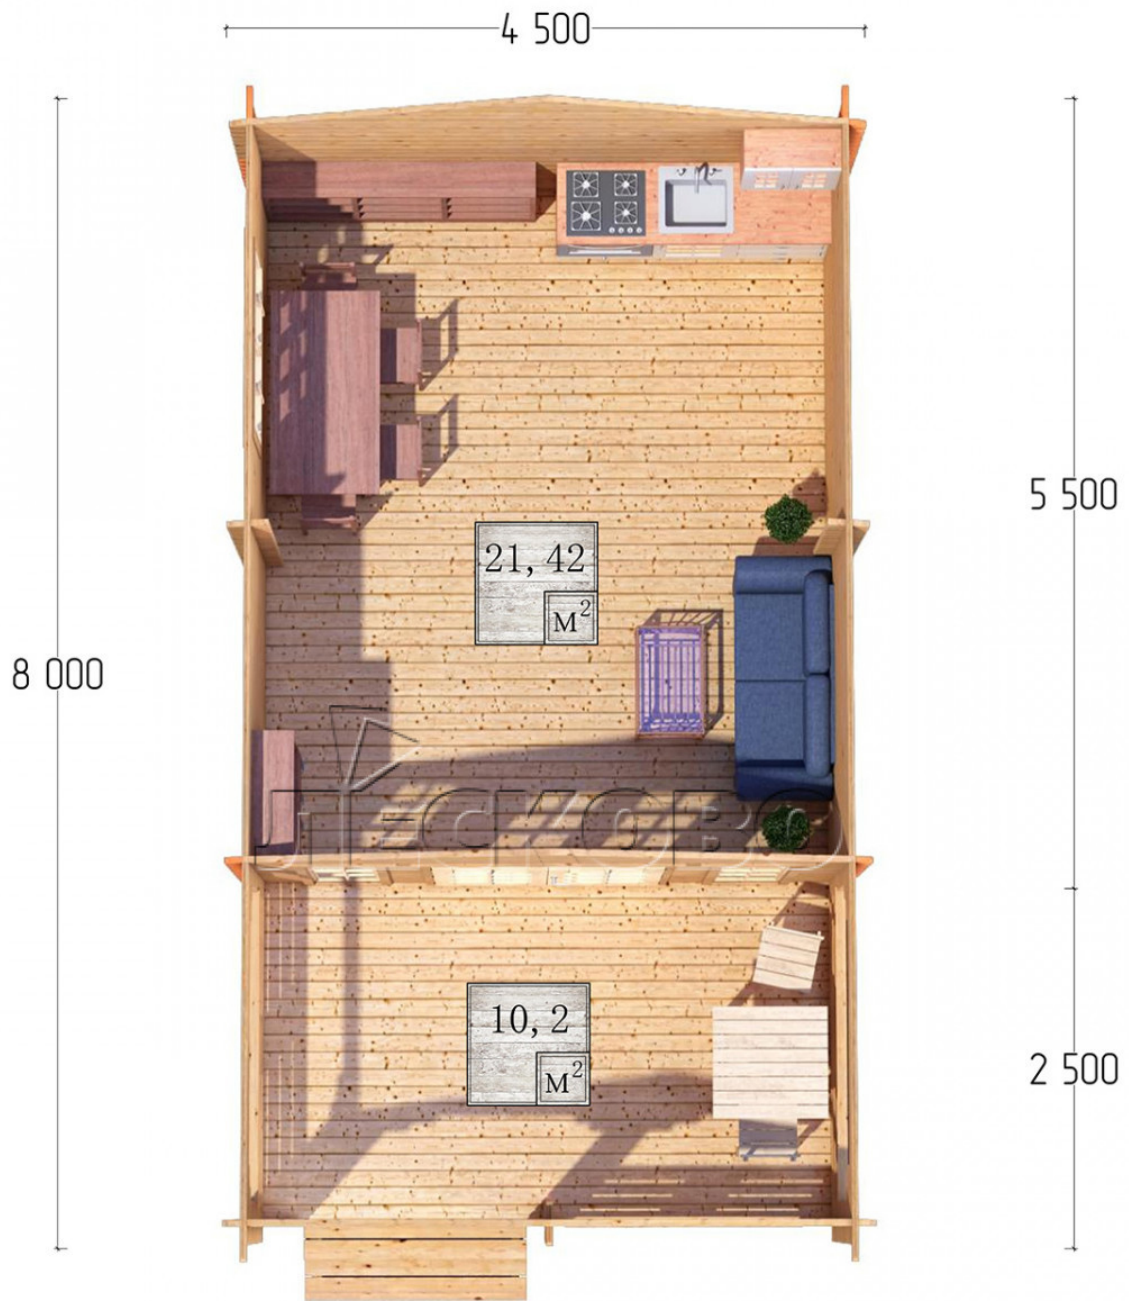

Log Cabin "DSV" series 4.5×5.5

Project Dimensions

4.5 × 5.5 / 32.4 m²

Full house set

5,232 €

Timber

45 mm

65 mm
+ 1,140 €

Project planning

Разрез

House Kit

- Wall kit: 44 × 145mm mini-chamber drying chamber with bowls for the project. The material of the tree is spruce, pine (GOST 8486). Humidity 12-14%. The height of the walls is 2.16 m;
- Logs, lower harness: board 45 × 145 mm chamber drying 10-12%;
- Floors: floorboard 35 mm, Chamber drying;
- Ceiling: imitation of a bar 20 × 135 mm, Chamber drying;
- Wooden windows, glass 4 mm, Single. Treatment with a colorless antiseptic. Hardware;

0.42×1.885 м.2 шт.

1.34×0.91 м.1 шт.

- Wooden doors;

1.62×1.885 м.1 шт.

7. Platbands: dry planed board 20 × 100 mm;

8. Roof: shingles.

9. Skirting board 35 mm.

+7 (4942) 499-770