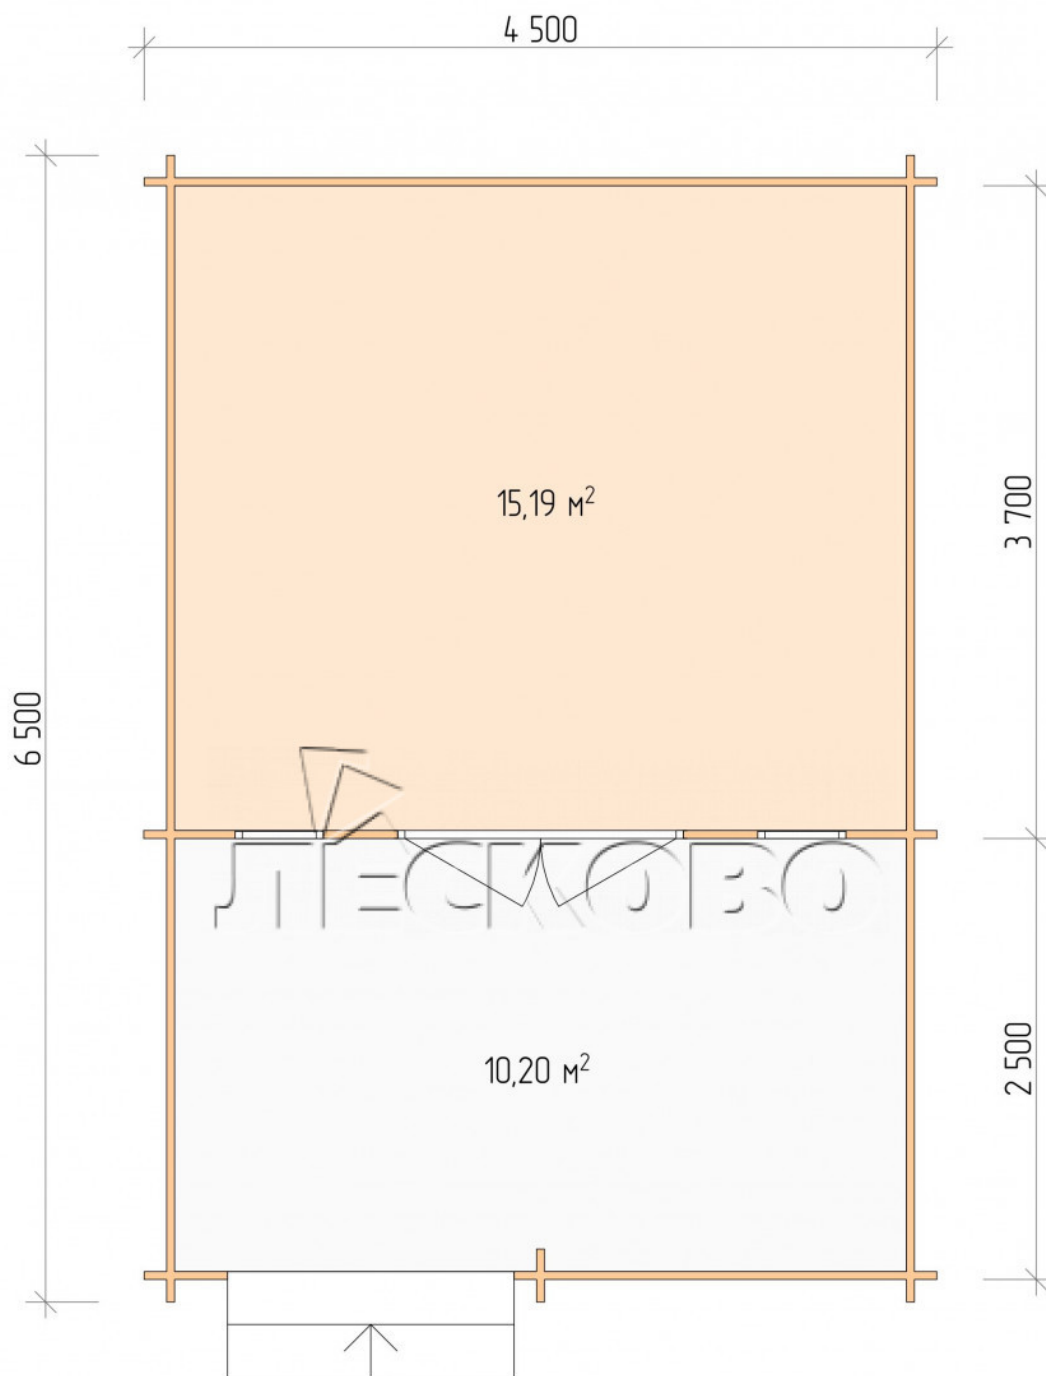

Log Cabin "DSV" series 4.5×4

Project Dimensions

4.5 × 4 / 26.1 m²

Full house set

5,033 €

Timber

45 MM

65 MM
+ 1,091 €

Project planning

4 500

4 000

Разрез

House Kit

- Wall kit: 44 × 145mm mini-chamber drying chamber with bowls for the project. The material of the tree is spruce, pine (GOST 8486). Humidity 12-14%. The height of the walls is 2.16 m;
- Logs, lower harness: board 45 × 145 mm chamber drying 10-12%;
- Floors: floorboard 35 mm, Chamber drying;
- Ceiling: imitation of a bar 20 × 135 mm, Chamber drying;

- Wooden windows, glass 4 mm, Single. Treatment with a colorless antiseptic. Hardware;

0.42×1.885 м.2 шт.

- Wooden doors;

1.62×1.885 м.1 шт.

7. Platbands: dry planed board 20 × 100 mm;

8. Roof: shingles.

9. Skirting board 35 mm.