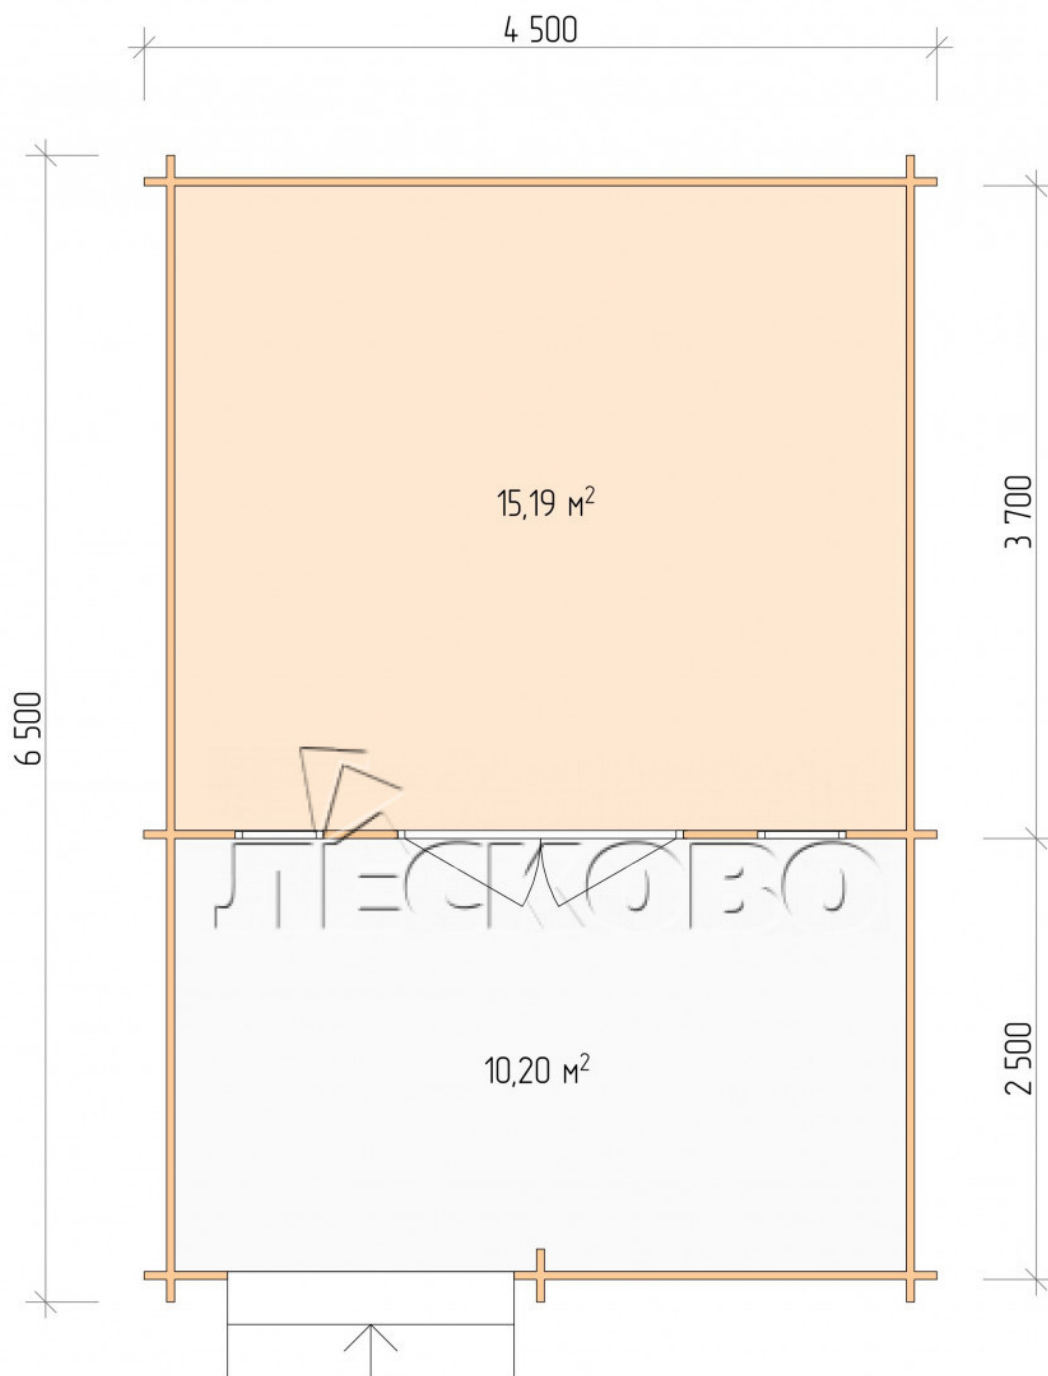

Log Cabin "DSV" series 4.5×4

Project Dimensions

4.5 × 4 / 26.1 m²

Full house set

4,200 €

Timber

45 mm

65 mm
+ 900 €

Project planning

4 500

4 000

Разрез

House Kit

- Wall kit: 44 × 145mm mini-chamber drying chamber with bowls for the project. The material of the tree is spruce, pine (GOST 8486). Humidity 12-14%. The height of the walls is 2.16 m;
- Logs, lower harness: board 45 × 145 mm chamber drying 10-12%;
- Floors: floorboard 35 mm, Chamber drying;
- Ceiling: imitation of a bar 20 × 135 mm, Chamber drying;

- Wooden windows, glass 4 mm, Single. Treatment with a colorless antiseptic. Hardware;

0.42×1.885 м.2 шт.

- Wooden doors;

1.62×1.885 м.1 шт.

7. Platbands: dry planed board 20 × 100 mm;

8. Roof: shingles.

9. Skirting board 35 mm.