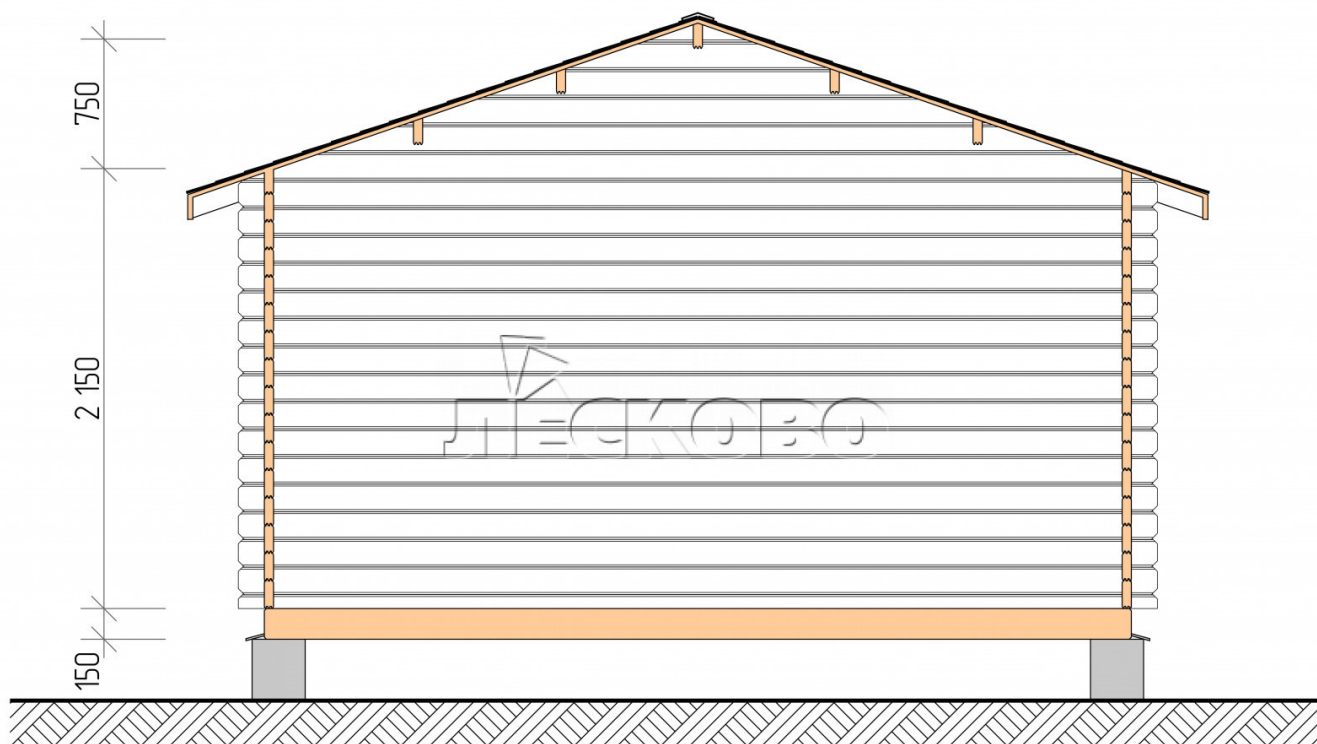

Log Cabin "DSV" series 4.5×4

Project Dimensions

4.5 × 4 / 26.1 m²

Full house set

4,200 €

Timber

45 mm

65 mm
+ 900 €

Project planning

4 500

4 000

Разрез

House Kit

- Wall kit: 44 × 145mm mini-chamber drying chamber with bowls for the project. The material of the tree is spruce, pine (GOST 8486). Humidity 12-14%. The height of the walls is 2.16 m;
- Logs, lower harness: board 45 × 145 mm chamber drying 10-12%;
- Floors: floorboard 35 mm, Chamber drying;
- Ceiling: imitation of a bar 20 × 135 mm, Chamber drying;

- Wooden windows, glass 4 mm, Single. Treatment with a colorless antiseptic. Hardware;

0.42×1.885 м.2 шт.

- Wooden doors;

1.62×1.885 м.1 шт.

7. Platbands: dry planed board 20 × 100 mm;

8. Roof: shingles.

9. Skirting board 35 mm.