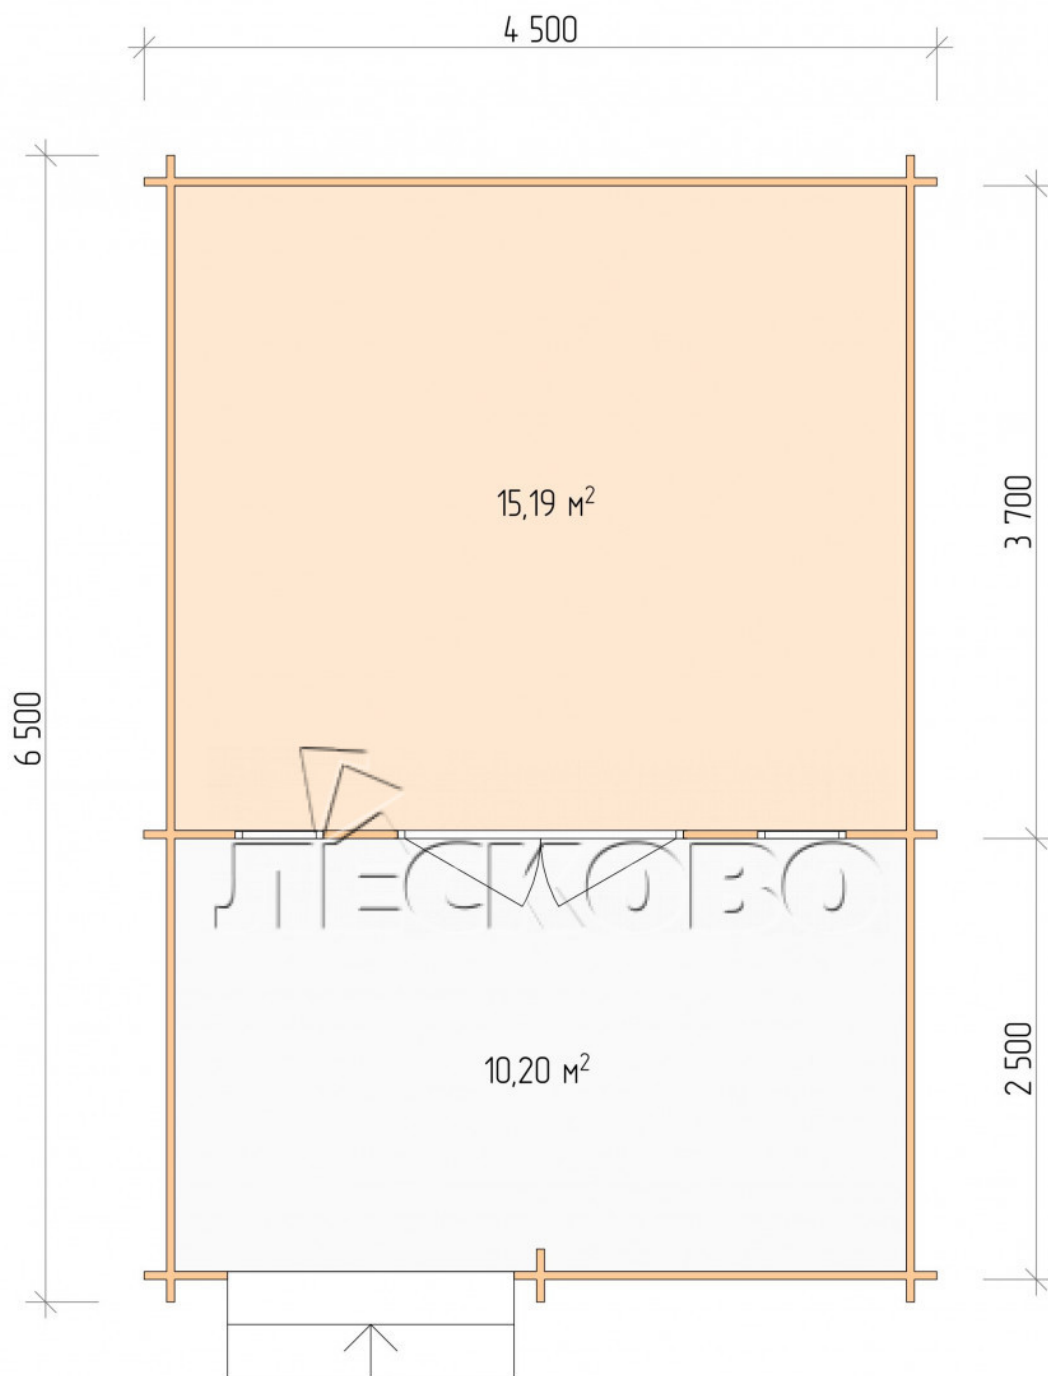

Log Cabin "DSV" series 4.5×4

Project Dimensions

4.5 × 4 / 26.1 m²

Full house set

3,989 €

Timber

45 MM

65 MM
+ 854 €

Project planning

4 500

4 000

Разрез

House Kit

- Wall kit: 44 × 145mm mini-chamber drying chamber with bowls for the project. The material of the tree is spruce, pine (GOST 8486). Humidity 12-14%. The height of the walls is 2.16 m;
- Logs, lower harness: board 45 × 145 mm chamber drying 10-12%;
- Floors: floorboard 35 mm, Chamber drying;
- Ceiling: imitation of a bar 20 × 135 mm, Chamber drying;

- Wooden windows, glass 4 mm, Single. Treatment with a colorless antiseptic. Hardware;

0.42×1.885 м.2 шт.

- Wooden doors;

1.62×1.885 м.1 шт.

7. Platbands: dry planed board 20 × 100 mm;

8. Roof: shingles.

9. Skirting board 35 mm.