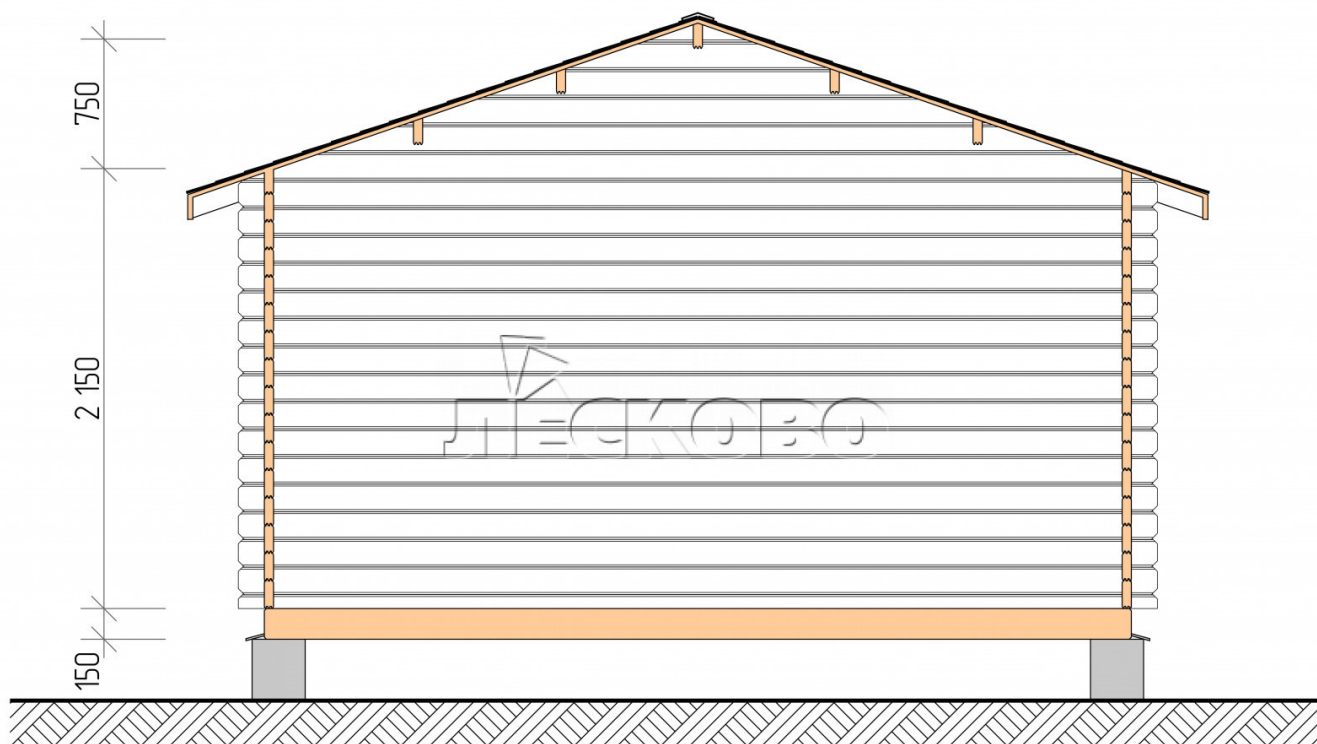

Log Cabin "DSV" series 4.5×4

Project Dimensions

4.5 × 4 / 26.1 m²

Full house set

5,033 €

Timber

45 MM

65 MM
+ 1,091 €

Project planning

4 500

4 000

Разрез

House Kit

- Wall kit: 44 × 145mm mini-chamber drying chamber with bowls for the project. The material of the tree is spruce, pine (GOST 8486). Humidity 12-14%. The height of the walls is 2.16 m;
- Logs, lower harness: board 45 × 145 mm chamber drying 10-12%;
- Floors: floorboard 35 mm, Chamber drying;
- Ceiling: imitation of a bar 20 × 135 mm, Chamber drying;

- Wooden windows, glass 4 mm, Single. Treatment with a colorless antiseptic. Hardware;

0.42×1.885 м.2 шт.

- Wooden doors;

1.62×1.885 м.1 шт.

7. Platbands: dry planed board 20 × 100 mm;

8. Roof: shingles.

9. Skirting board 35 mm.