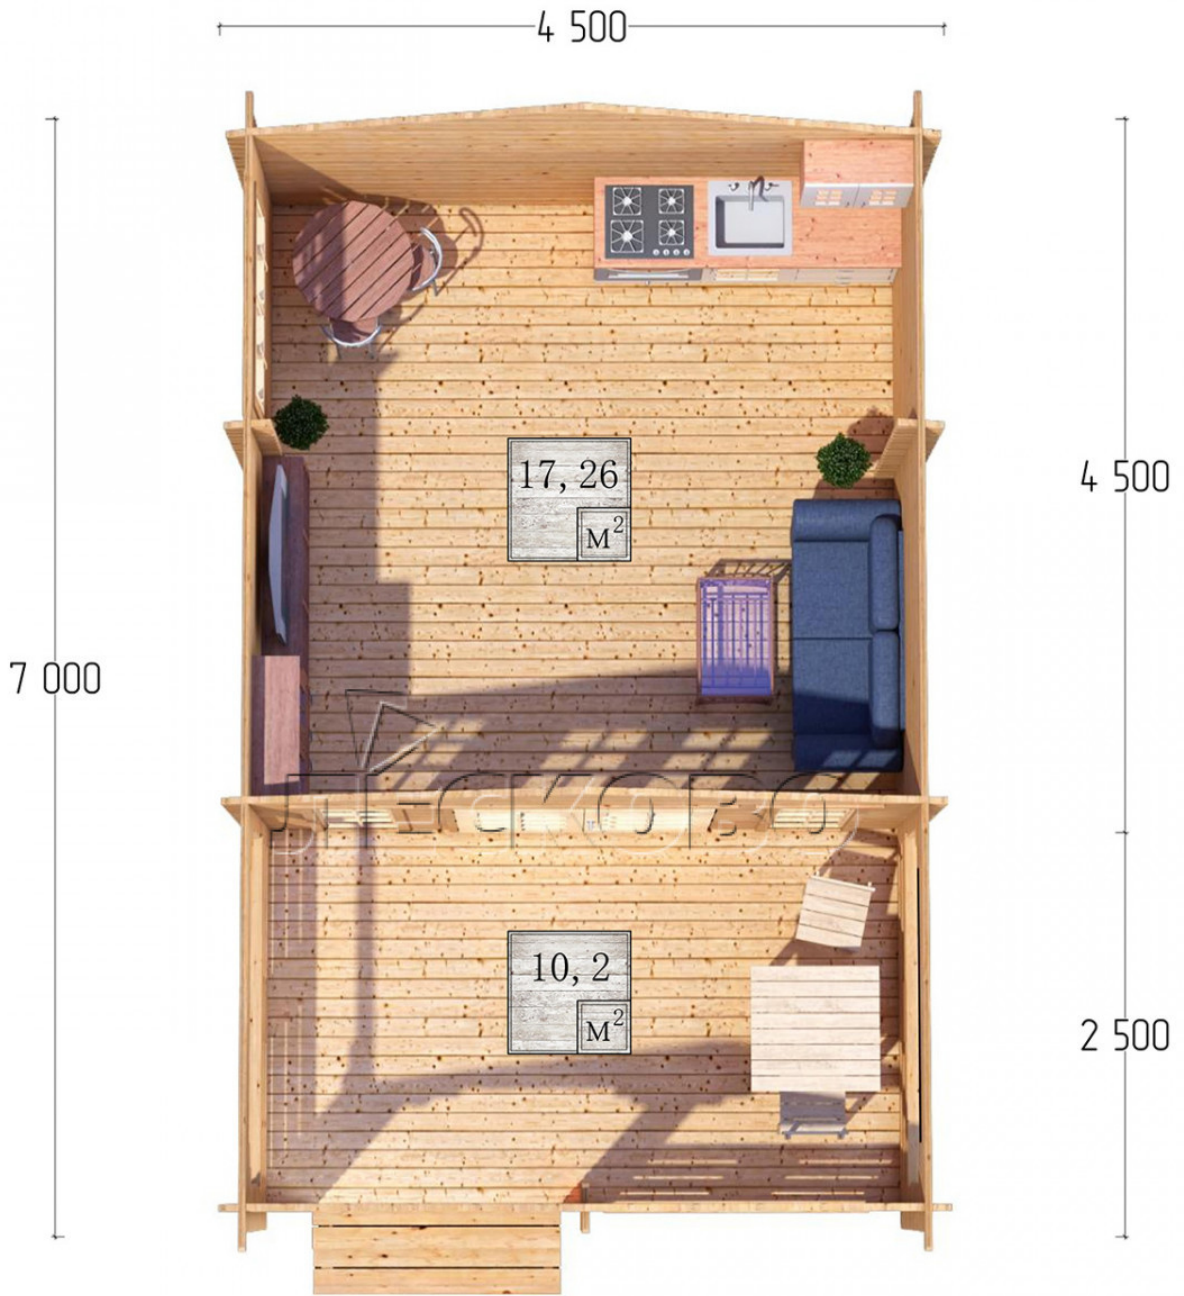

Log Cabin "DSV" series 4.5×4.5

Project Dimensions

4.5 × 4.5 / 28.2 m²

Full house set

4,755 €

Timber

45 MM

65 MM
+ 1,045 €

Project planning

Разрез

House Kit

- Wall kit: 44 × 145mm mini-chamber drying chamber with bowls for the project. The material of the tree is spruce, pine (GOST 8486). Humidity 12-14%. The height of the walls is 2.16 m;
- Logs, lower harness: board 45 × 145 mm chamber drying 10-12%;
- Floors: floorboard 35 mm, Chamber drying;
- Ceiling: imitation of a bar 20 × 135 mm, Chamber drying;
- Wooden windows, glass 4 mm, Single. Treatment with a colorless antiseptic. Hardware;

0.42×1.885 м.2 шт.

1.34×0.91 м.1 шт.

- Wooden doors;

1.62×1.885 м.1 шт.

7. Platbands: dry planed board 20 × 100 mm;

8. Roof: shingles.

9. Skirting board 35 mm.

+7 (4942) 499-770