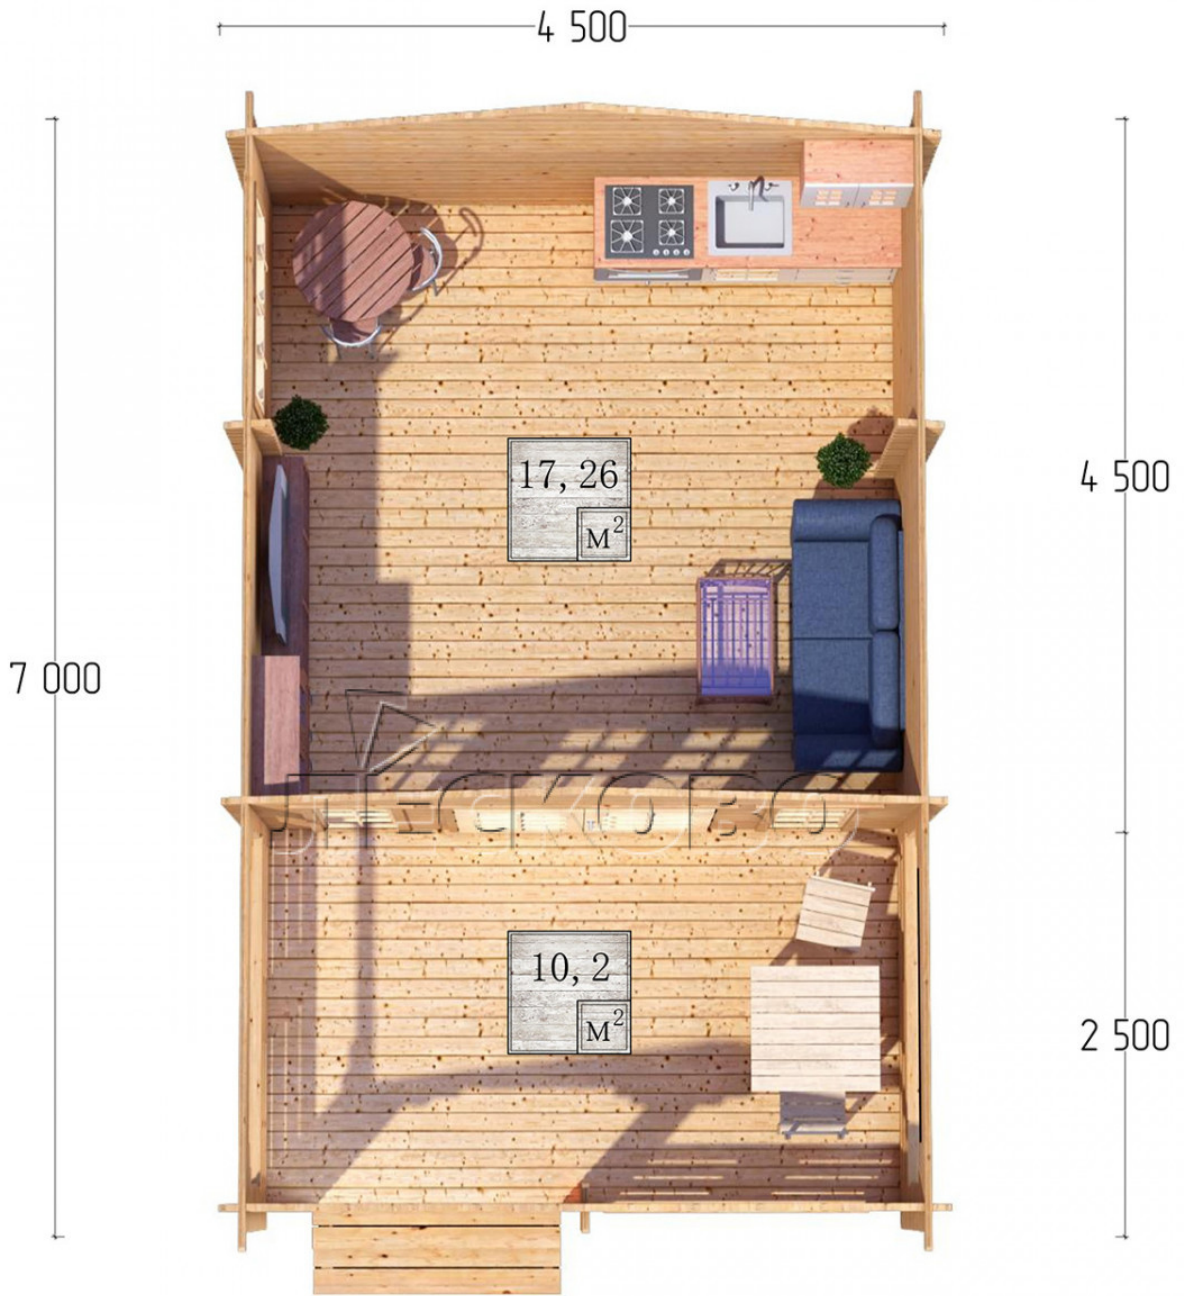

Log Cabin "DSV" series 4.5×4.5

Project Dimensions

4.5 × 4.5 / 28.2 m²

Full house set

4,331 €

Timber

45 MM

65 MM
+ 952 €

Project planning

Разрез

House Kit

- Wall kit: 44 × 145mm mini-chamber drying chamber with bowls for the project. The material of the tree is spruce, pine (GOST 8486). Humidity 12-14%. The height of the walls is 2.16 m;
- Logs, lower harness: board 45 × 145 mm chamber drying 10-12%;
- Floors: floorboard 35 mm, Chamber drying;
- Ceiling: imitation of a bar 20 × 135 mm, Chamber drying;
- Wooden windows, glass 4 mm, Single. Treatment with a colorless antiseptic. Hardware;

0.42×1.885 м.2 шт.

1.34×0.91 м.1 шт.

- Wooden doors;

1.62×1.885 м.1 шт.

7. Platbands: dry planed board 20 × 100 mm;

8. Roof: shingles.

9. Skirting board 35 mm.

+7 (4942) 499-770