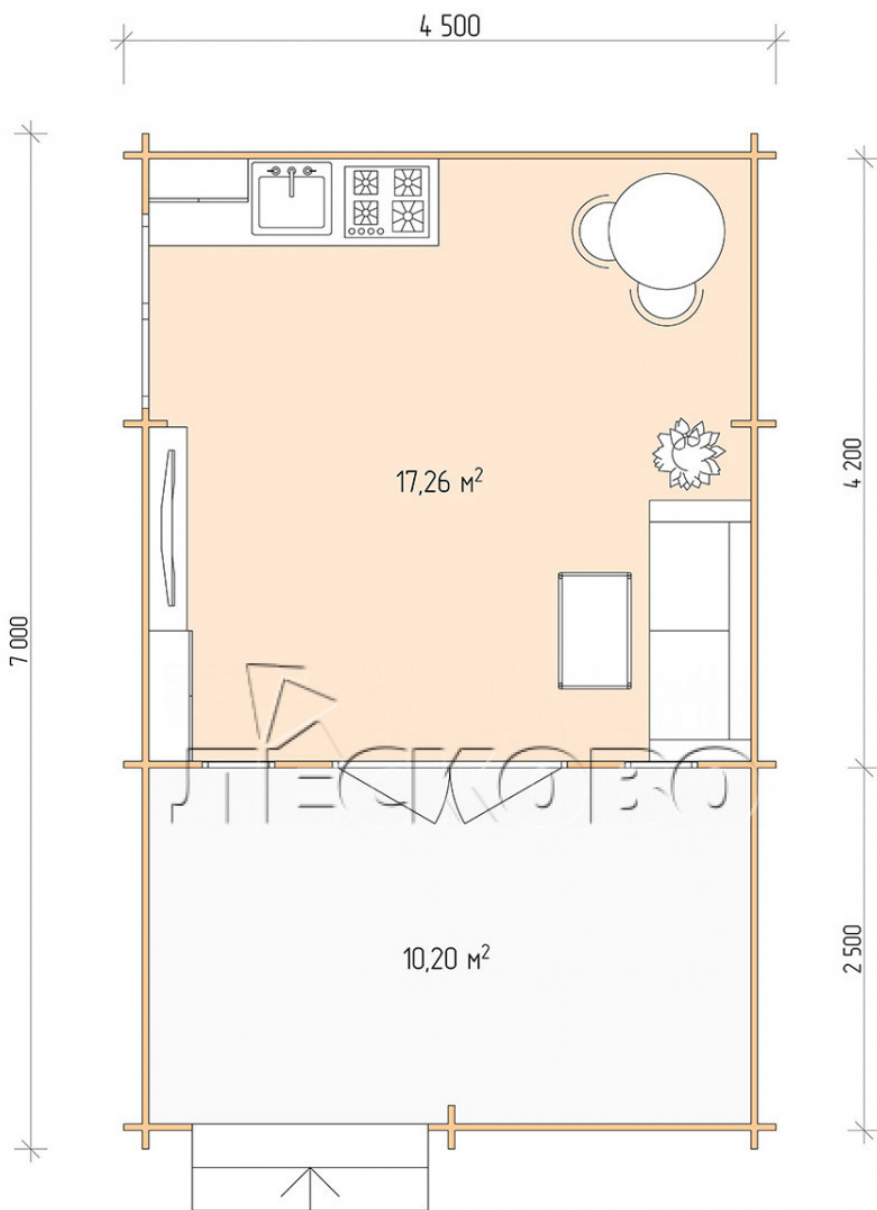

Log Cabin "DSV" series 4.5×4.5

Project Dimensions

4.5 × 4.5 / 28.2 m²

Full house set

5,612 €

Timber

45 MM

65 MM
+ 1,241 €

Project planning

Разрез

House Kit

- Wall kit: 44 × 145mm mini-chamber drying chamber with bowls for the project. The material of the tree is spruce, pine (GOST 8486). Humidity 12-14%. The height of the walls is 2.16 m;
- Logs, lower harness: board 45 × 145 mm chamber drying 10-12%;
- Floors: floorboard 35 mm, Chamber drying;
- Ceiling: imitation of a bar 20 × 135 mm, Chamber drying;
- Wooden windows, glass 4 mm, Single. Treatment with a colorless antiseptic. Hardware;

0.42×1.885 м.2 шт.

1.34×0.91 м.1 шт.

- Wooden doors;

1.62×1.885 м.1 шт.

7. Platbands: dry planed board 20 × 100 mm;

8. Roof: shingles.

9. Skirting board 35 mm.

+7 (4942) 499-770