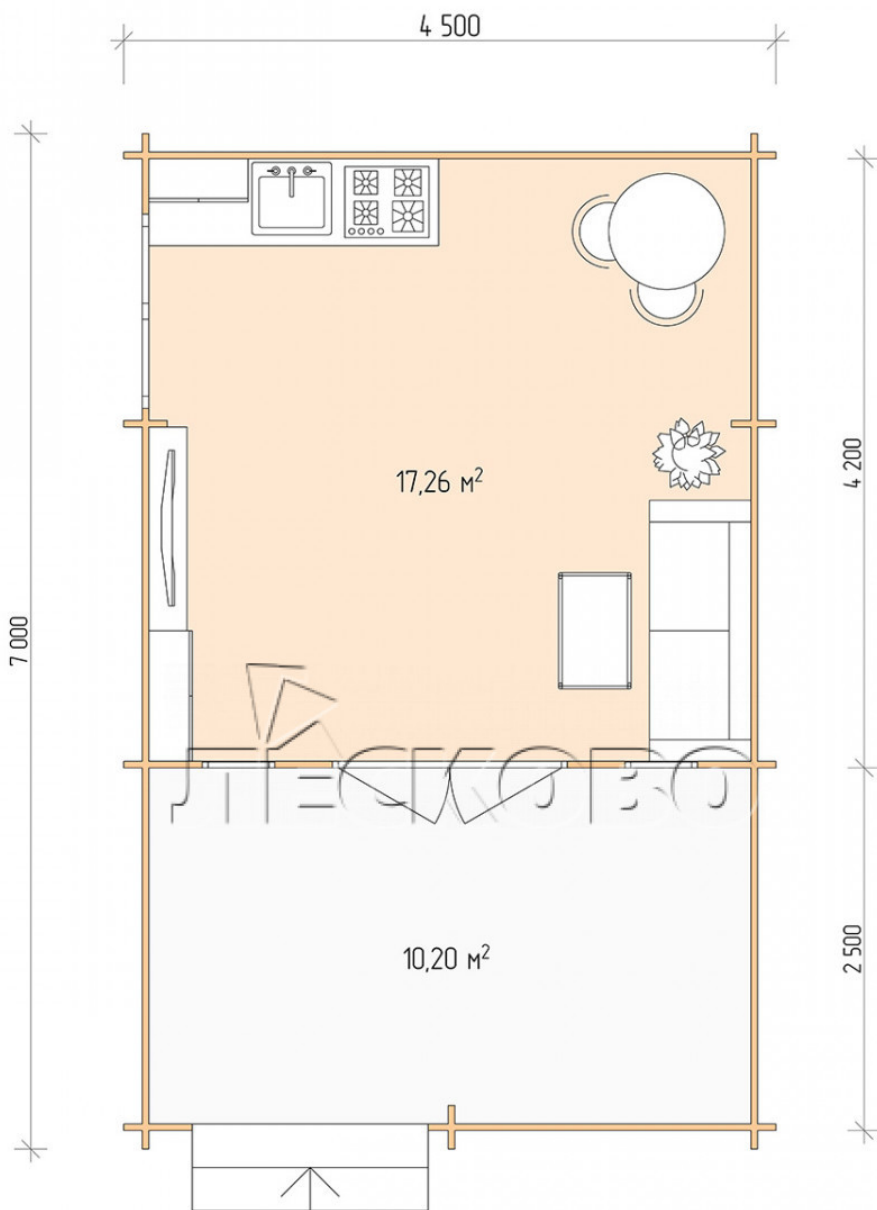

Log Cabin "DSV" series 4.5×4.5

Project Dimensions

4.5 × 4.5 / 28.2 m²

Full house set

4,331 €

Timber

45 MM

65 MM
+ 952 €

Project planning

Разрез

House Kit

- Wall kit: 44 × 145mm mini-chamber drying chamber with bowls for the project. The material of the tree is spruce, pine (GOST 8486). Humidity 12-14%. The height of the walls is 2.16 m;
- Logs, lower harness: board 45 × 145 mm chamber drying 10-12%;
- Floors: floorboard 35 mm, Chamber drying;
- Ceiling: imitation of a bar 20 × 135 mm, Chamber drying;
- Wooden windows, glass 4 mm, Single. Treatment with a colorless antiseptic. Hardware;

0.42×1.885 м.2 шт.

1.34×0.91 м.1 шт.

- Wooden doors;

1.62×1.885 м.1 шт.

7. Platbands: dry planed board 20 × 100 mm;

8. Roof: shingles.

9. Skirting board 35 mm.

+7 (4942) 499-770