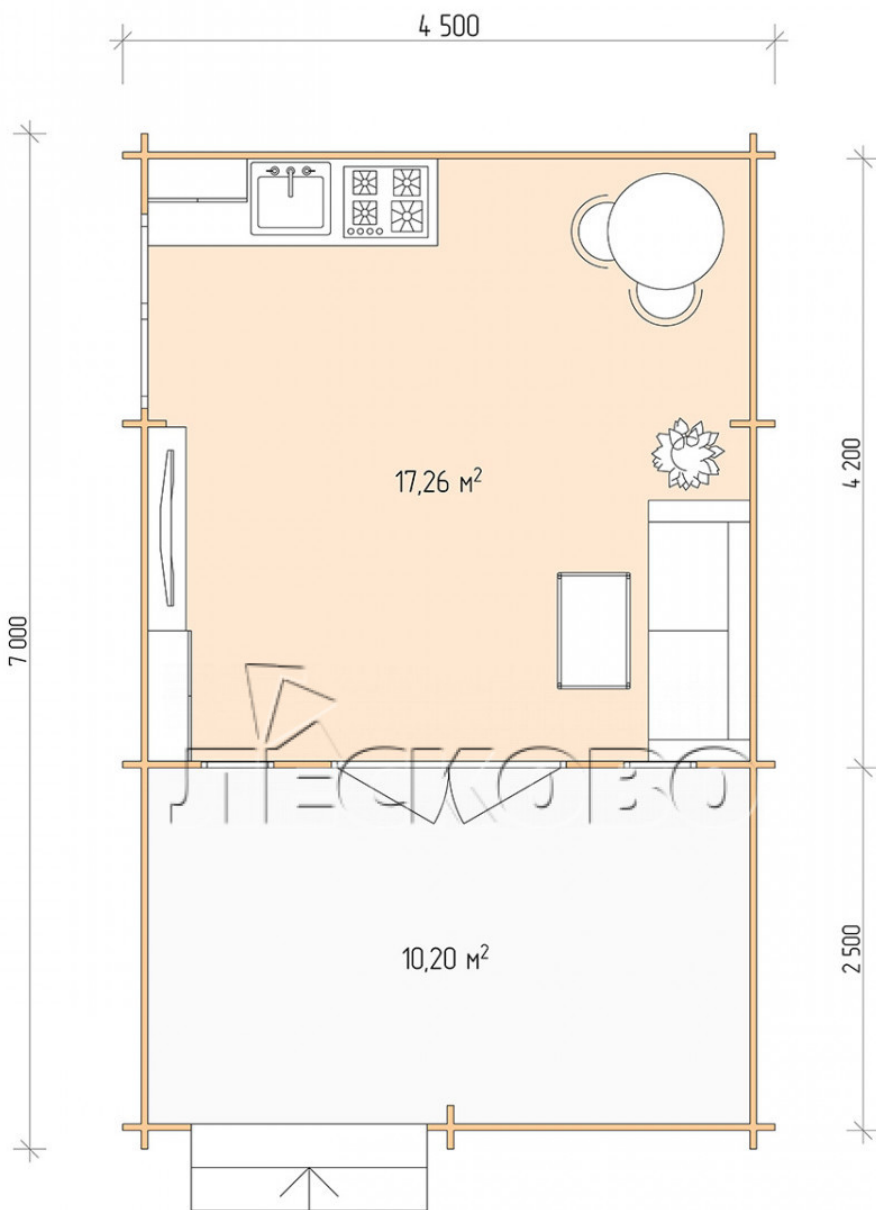

Log Cabin "DSV" series 4.5×4.5

Project Dimensions

4.5 × 4.5 / 28.2 m²

Full house set

4,755 €

Timber

45 MM

65 MM
+ 1,045 €

Project planning

Разрез

House Kit

- Wall kit: 44 × 145mm mini-chamber drying chamber with bowls for the project. The material of the tree is spruce, pine (GOST 8486). Humidity 12-14%. The height of the walls is 2.16 m;
- Logs, lower harness: board 45 × 145 mm chamber drying 10-12%;
- Floors: floorboard 35 mm, Chamber drying;
- Ceiling: imitation of a bar 20 × 135 mm, Chamber drying;
- Wooden windows, glass 4 mm, Single. Treatment with a colorless antiseptic. Hardware;

0.42×1.885 м.2 шт.

1.34×0.91 м.1 шт.

- Wooden doors;

1.62×1.885 м.1 шт.

7. Platbands: dry planed board 20 × 100 mm;

8. Roof: shingles.

9. Skirting board 35 mm.

+7 (4942) 499-770