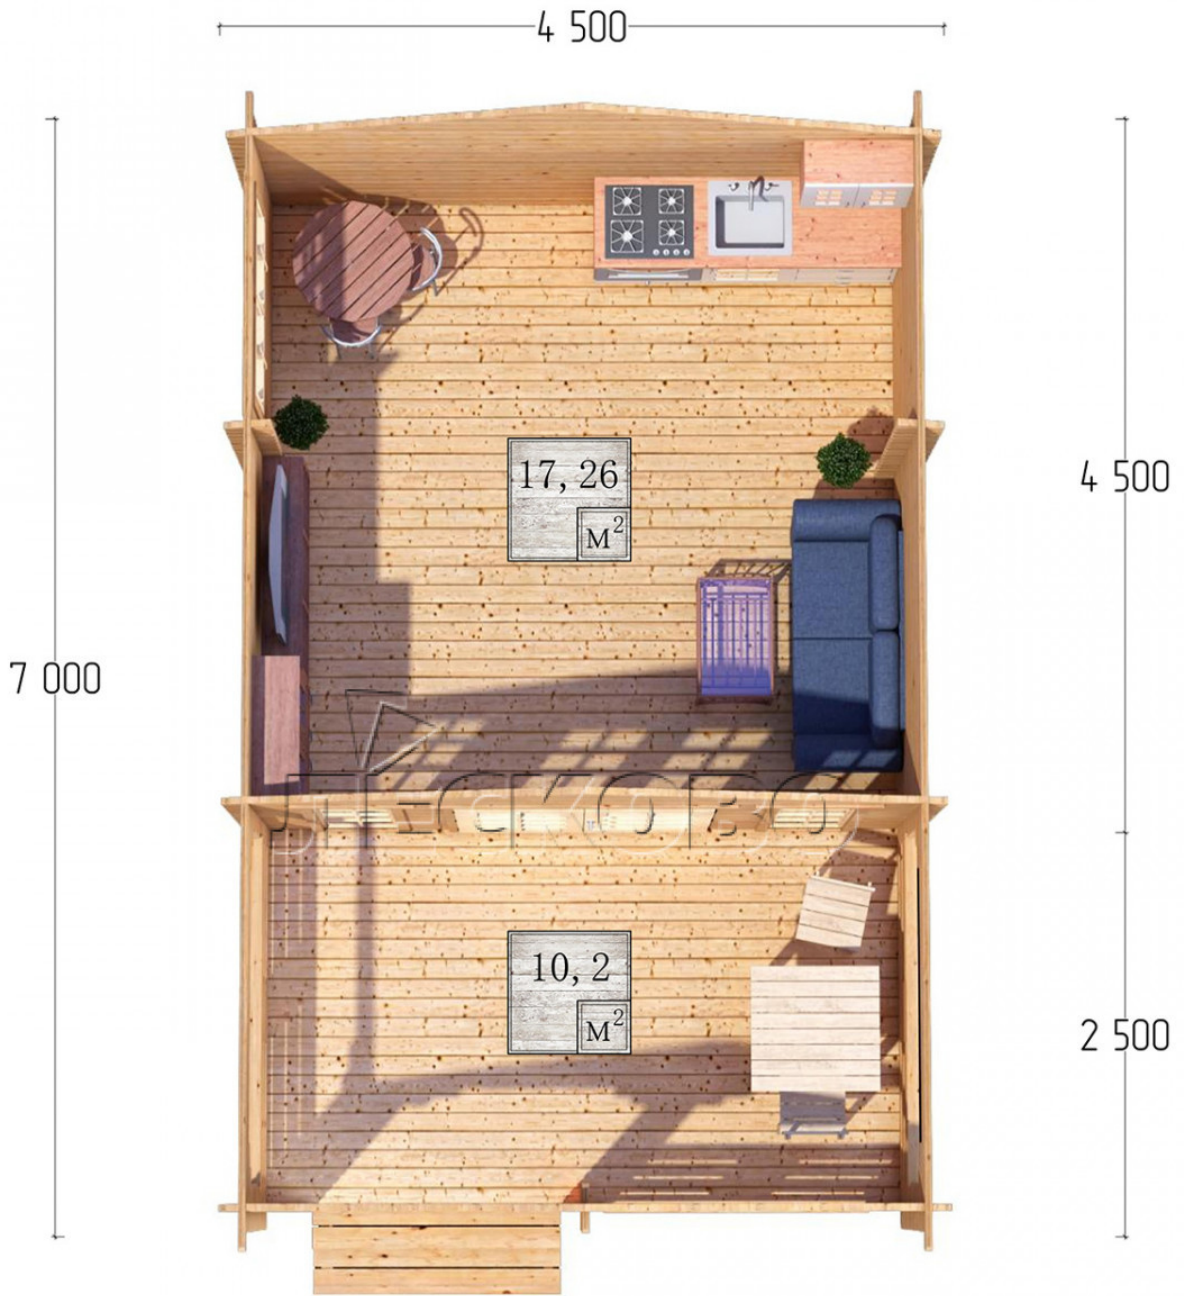

Log Cabin "DSV" series 4.5×4.5

Project Dimensions

4.5 × 4.5 / 28.2 m²

Full house set

5,612 €

Timber

45 MM

65 MM
+ 1,241 €

Project planning

Разрез

House Kit

- Wall kit: 44 × 145mm mini-chamber drying chamber with bowls for the project. The material of the tree is spruce, pine (GOST 8486). Humidity 12-14%. The height of the walls is 2.16 m;
- Logs, lower harness: board 45 × 145 mm chamber drying 10-12%;
- Floors: floorboard 35 mm, Chamber drying;
- Ceiling: imitation of a bar 20 × 135 mm, Chamber drying;
- Wooden windows, glass 4 mm, Single. Treatment with a colorless antiseptic. Hardware;

0.42×1.885 м.2 шт.

1.34×0.91 м.1 шт.

- Wooden doors;

1.62×1.885 м.1 шт.

7. Platbands: dry planed board 20 × 100 mm;

8. Roof: shingles.

9. Skirting board 35 mm.

+7 (4942) 499-770