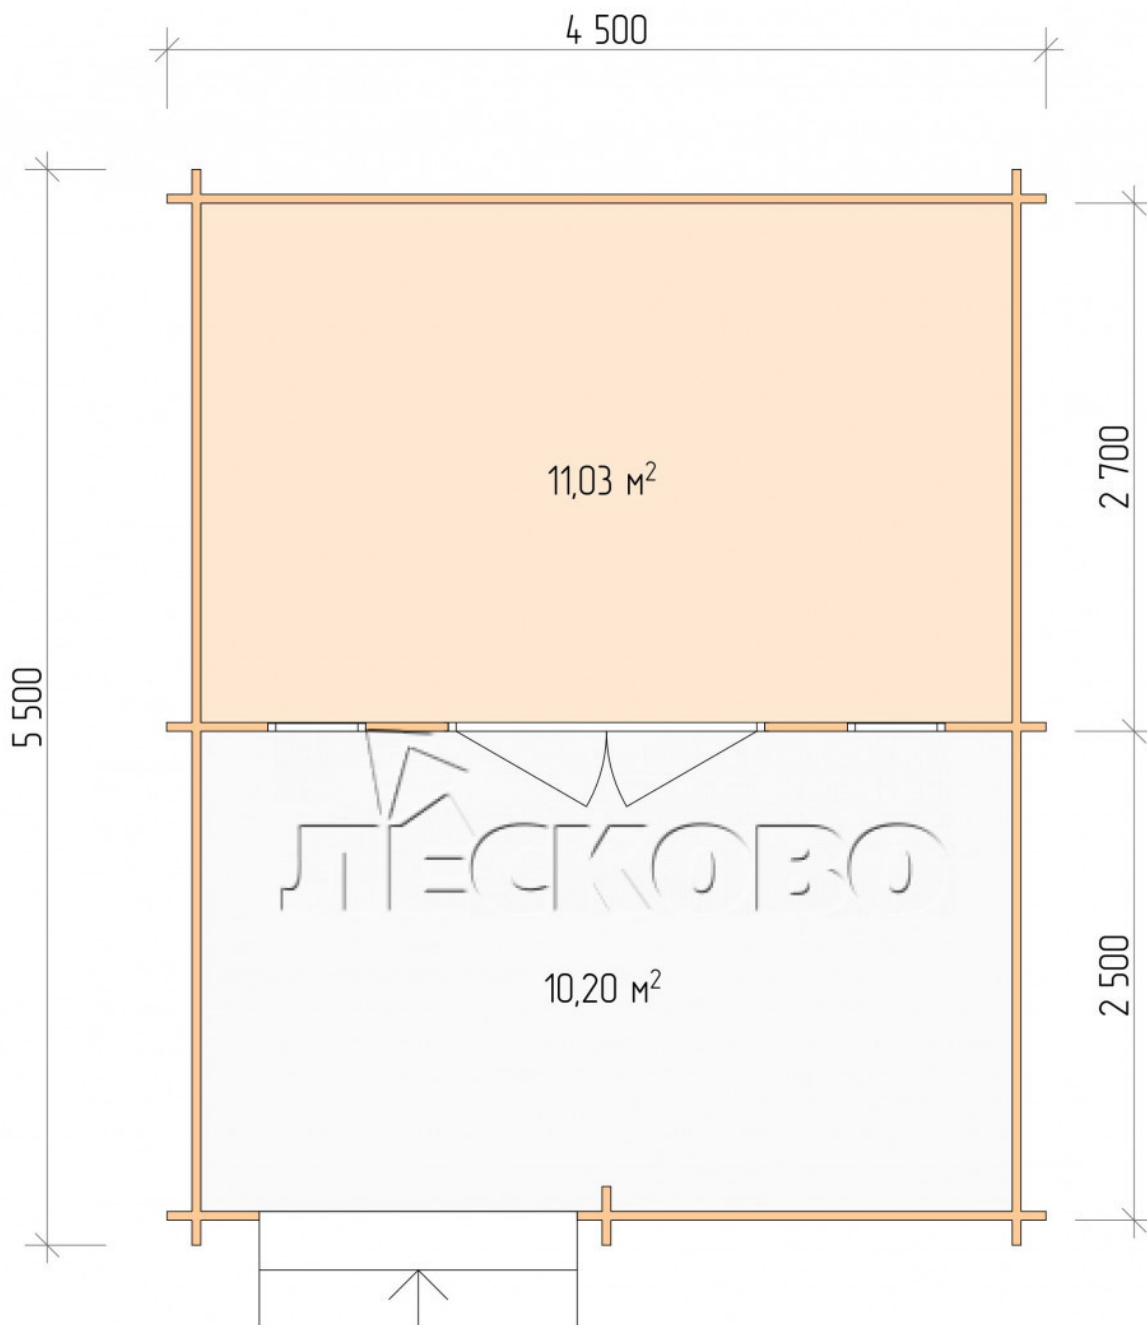

Log Cabin "DSV" series 4.5×3

Project Dimensions

4.5 × 3 / 21.9 m²

Full house set

3,524 €

Timber

45 MM

65 MM
+ 752 €

Project planning

4 500

3 000

11,03
M²

10,2
M²

Разрез

House Kit

- Wall kit: 44 × 145mm mini-chamber drying chamber with bowls for the project. The material of the tree is spruce, pine (GOST 8486). Humidity 12-14%. The height of the walls is 2.16 m;
- Logs, lower harness: board 45 × 145 mm chamber drying 10-12%;
- Floors: floorboard 35 mm, Chamber drying;
- Ceiling: imitation of a bar 20 × 135 mm, Chamber drying;

- Wooden windows, glass 4 mm, Single. Treatment with a colorless antiseptic. Hardware;

0.42×1.885 м.2 шт.

- Wooden doors;

1.62×1.885 м.1 шт.

7. Platbands: dry planed board 20 × 100 mm;

8. Roof: shingles.

9. Skirting board 35 mm.