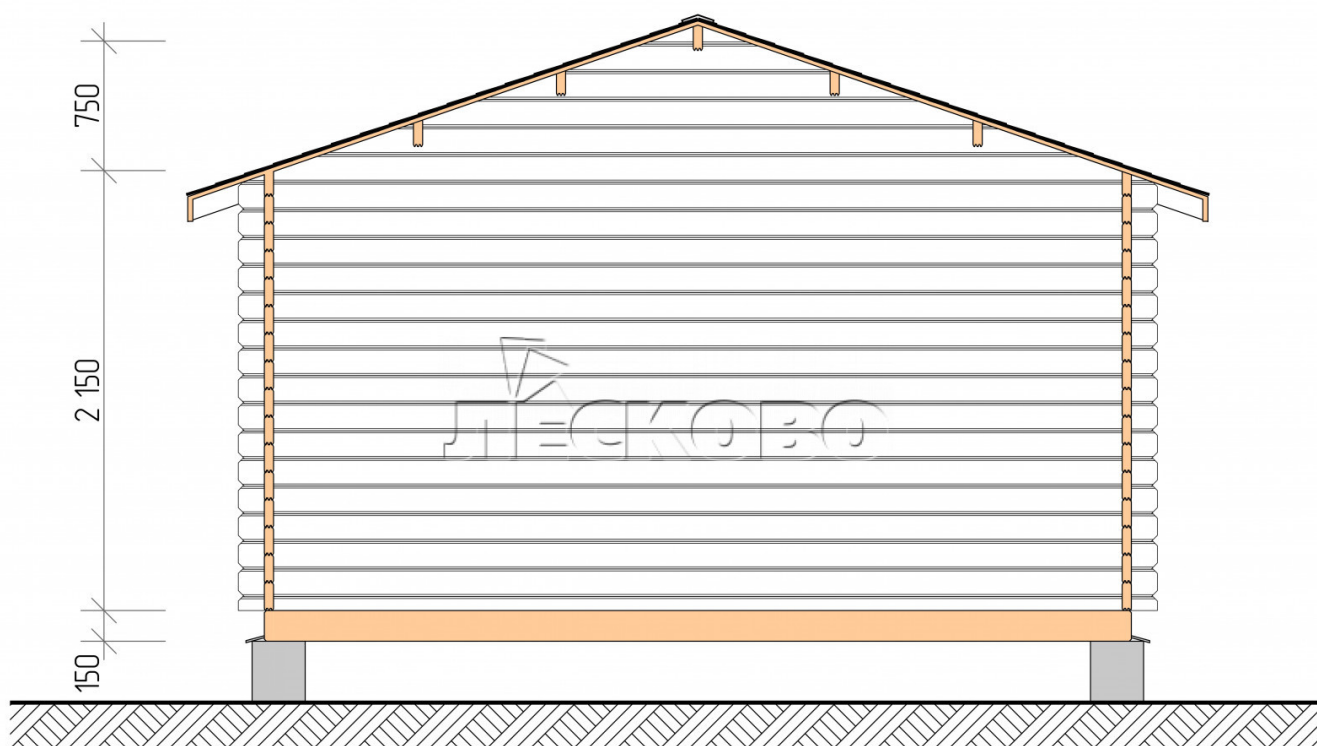

Log Cabin "DSV" series 4.5×3

Project Dimensions

4.5 × 3 / 21.9 m²

Full house set

3,524 €

Timber

45 MM

65 MM
+ 752 €

Project planning

4 500

3 000

11,03
M²

10,2
M²

Разрез

House Kit

- Wall kit: 44 × 145mm mini-chamber drying chamber with bowls for the project. The material of the tree is spruce, pine (GOST 8486). Humidity 12-14%. The height of the walls is 2.16 m;
- Logs, lower harness: board 45 × 145 mm chamber drying 10-12%;
- Floors: floorboard 35 mm, Chamber drying;
- Ceiling: imitation of a bar 20 × 135 mm, Chamber drying;

- Wooden windows, glass 4 mm, Single. Treatment with a colorless antiseptic. Hardware;

0.42×1.885 м.2 шт.

- Wooden doors;

1.62×1.885 м.1 шт.

7. Platbands: dry planed board 20 × 100 mm;

8. Roof: shingles.

9. Skirting board 35 mm.