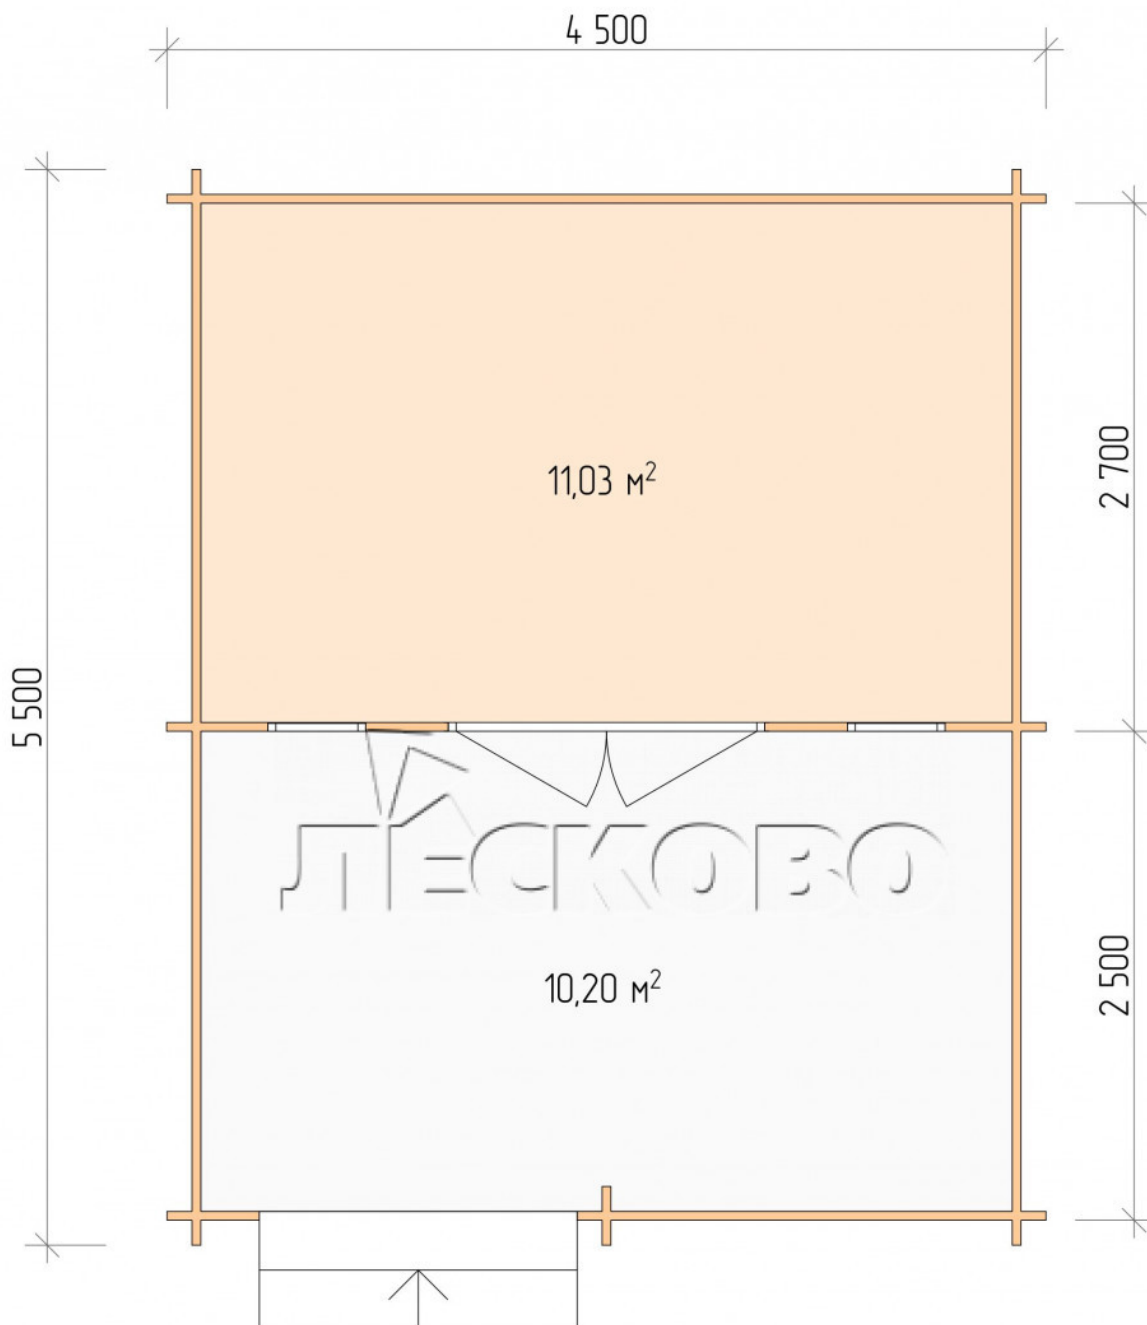

Log Cabin "DSV" series 4.5×3

Project Dimensions

4.5 × 3 / 21.9 m²

Full house set

4,372 €

Timber

45 MM

65 MM
+ 940 €

Project planning

4 500

3 000

11,03
M²

10,2
M²

Разрез

House Kit

- Wall kit: 44 × 145mm mini-chamber drying chamber with bowls for the project. The material of the tree is spruce, pine (GOST 8486). Humidity 12-14%. The height of the walls is 2.16 m;
- Logs, lower harness: board 45 × 145 mm chamber drying 10-12%;
- Floors: floorboard 35 mm, Chamber drying;
- Ceiling: imitation of a bar 20 × 135 mm, Chamber drying;

- Wooden windows, glass 4 mm, Single. Treatment with a colorless antiseptic. Hardware;

0.42×1.885 м.2 шт.

- Wooden doors;

1.62×1.885 м.1 шт.

7. Platbands: dry planed board 20 × 100 mm;

8. Roof: shingles.

9. Skirting board 35 mm.