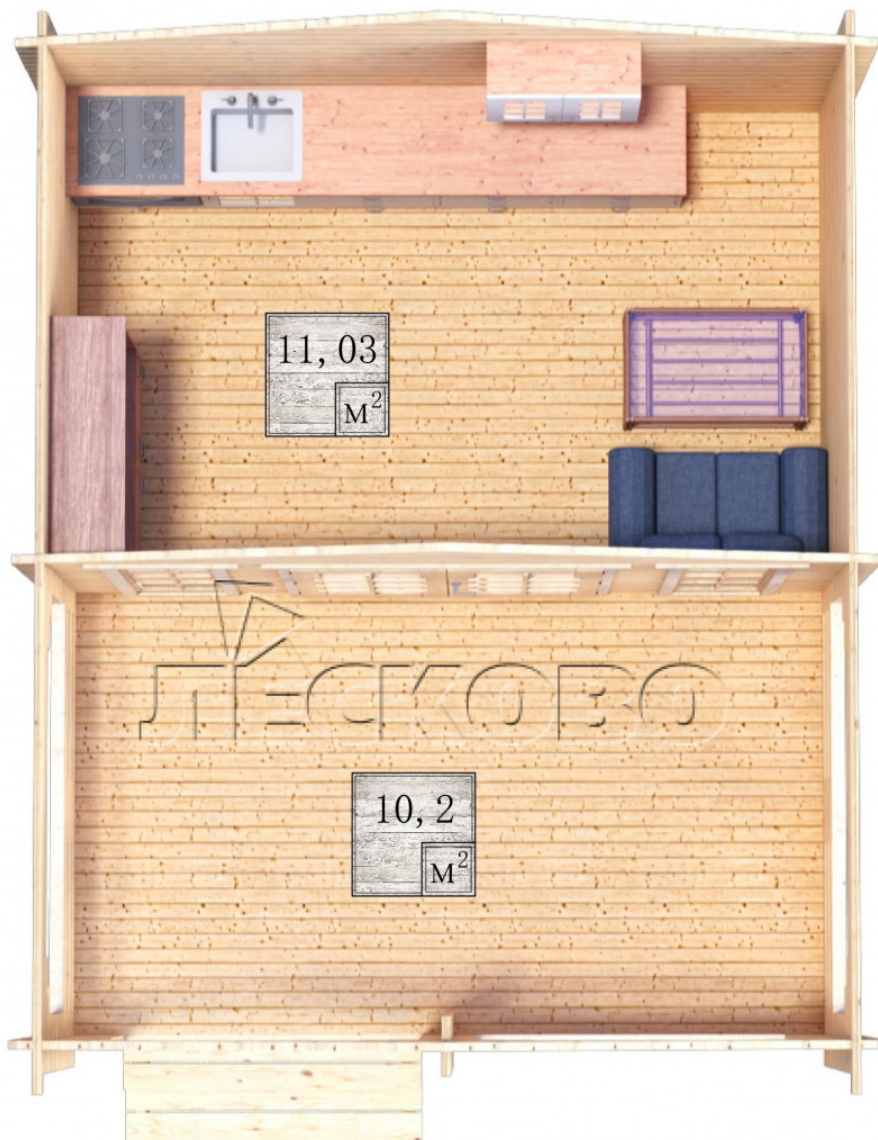

Log Cabin "DSV" series 4.5×3

Project Dimensions

4.5 × 3 / 21.9 m²

Full house set

3,710 €

Timber

45 MM

65 MM
+ 792 €

Project planning

4 500

3 000

11,03
M²

10,2
M²

Разрез

House Kit

- Wall kit: 44 × 145mm mini-chamber drying chamber with bowls for the project. The material of the tree is spruce, pine (GOST 8486). Humidity 12-14%. The height of the walls is 2.16 m;
- Logs, lower harness: board 45 × 145 mm chamber drying 10-12%;
- Floors: floorboard 35 mm, Chamber drying;
- Ceiling: imitation of a bar 20 × 135 mm, Chamber drying;

- Wooden windows, glass 4 mm, Single. Treatment with a colorless antiseptic. Hardware;

0.42×1.885 м.2 шт.

- Wooden doors;

1.62×1.885 м.1 шт.

7. Platbands: dry planed board 20 × 100 mm;

8. Roof: shingles.

9. Skirting board 35 mm.