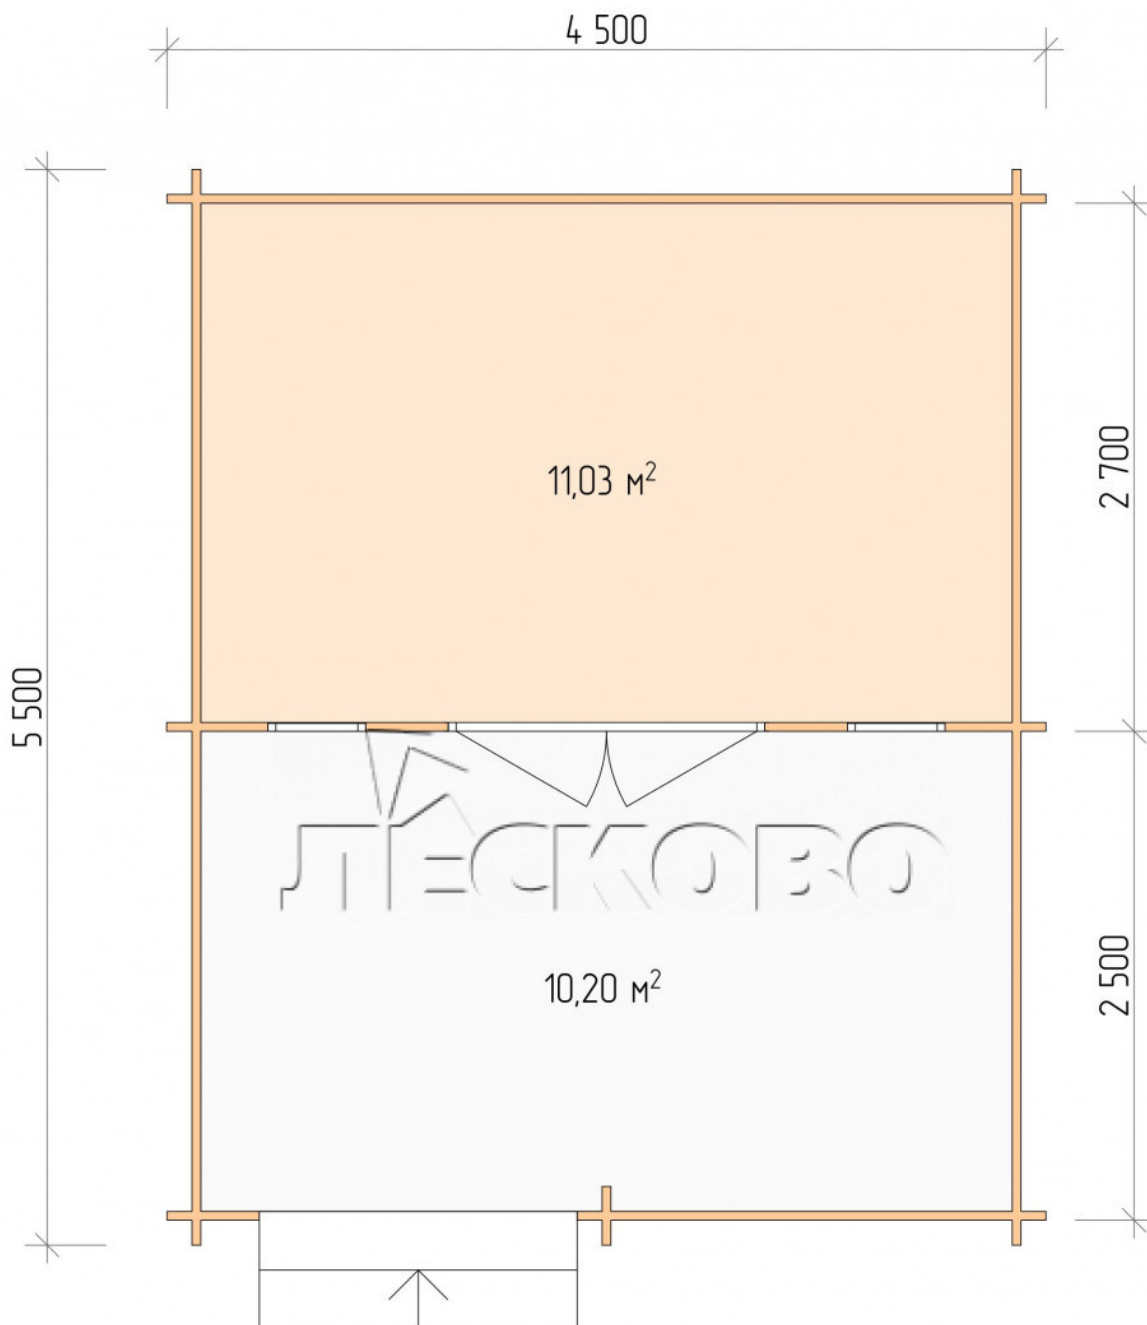

Log Cabin "DSV" series 4.5×3

Project Dimensions

4.5 × 3 / 21.9 m²

Full house set

3,710 €

Timber

45 MM

65 MM
+ 792 €

Project planning

4 500

3 000

11,03
M²

10,2
M²

Разрез

House Kit

- Wall kit: 44 × 145mm mini-chamber drying chamber with bowls for the project. The material of the tree is spruce, pine (GOST 8486). Humidity 12-14%. The height of the walls is 2.16 m;
- Logs, lower harness: board 45 × 145 mm chamber drying 10-12%;
- Floors: floorboard 35 mm, Chamber drying;
- Ceiling: imitation of a bar 20 × 135 mm, Chamber drying;

- Wooden windows, glass 4 mm, Single. Treatment with a colorless antiseptic. Hardware;

0.42×1.885 м.2 шт.

- Wooden doors;

1.62×1.885 м.1 шт.

7. Platbands: dry planed board 20 × 100 mm;

8. Roof: shingles.

9. Skirting board 35 mm.