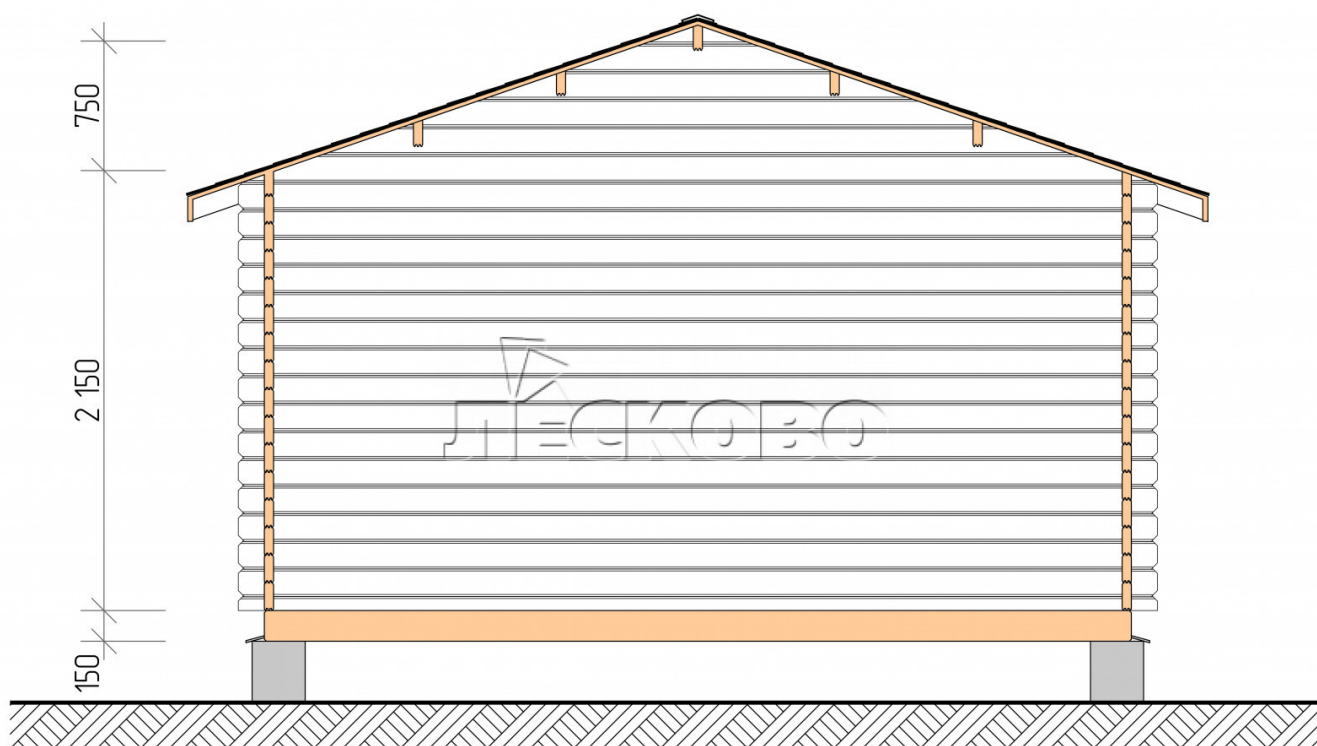

Log Cabin "DSV" series 4.5×3.5

Project Dimensions

4.5 × 3.5 / 24 m²

Full house set

4,686 €

Timber

45 MM

65 MM
+ 1,014 €

Project planning

4 500

3 500

13,11
M²

10,2
M²

Разрез

House Kit

- Wall kit: 44 × 145mm mini-chamber drying chamber with bowls for the project. The material of the tree is spruce, pine (GOST 8486). Humidity 12-14%. The height of the walls is 2.16 m;
- Logs, lower harness: board 45 × 145 mm chamber drying 10-12%;
- Floors: floorboard 35 mm, Chamber drying;
- Ceiling: imitation of a bar 20 × 135 mm, Chamber drying;

- Wooden windows, glass 4 mm, Single. Treatment with a colorless antiseptic. Hardware;

0.42×1.885 м.2 шт.

- Wooden doors;

1.62×1.885 м.1 шт.

7. Platbands: dry planed board 20 × 100 mm;

8. Roof: shingles.

9. Skirting board 35 mm.