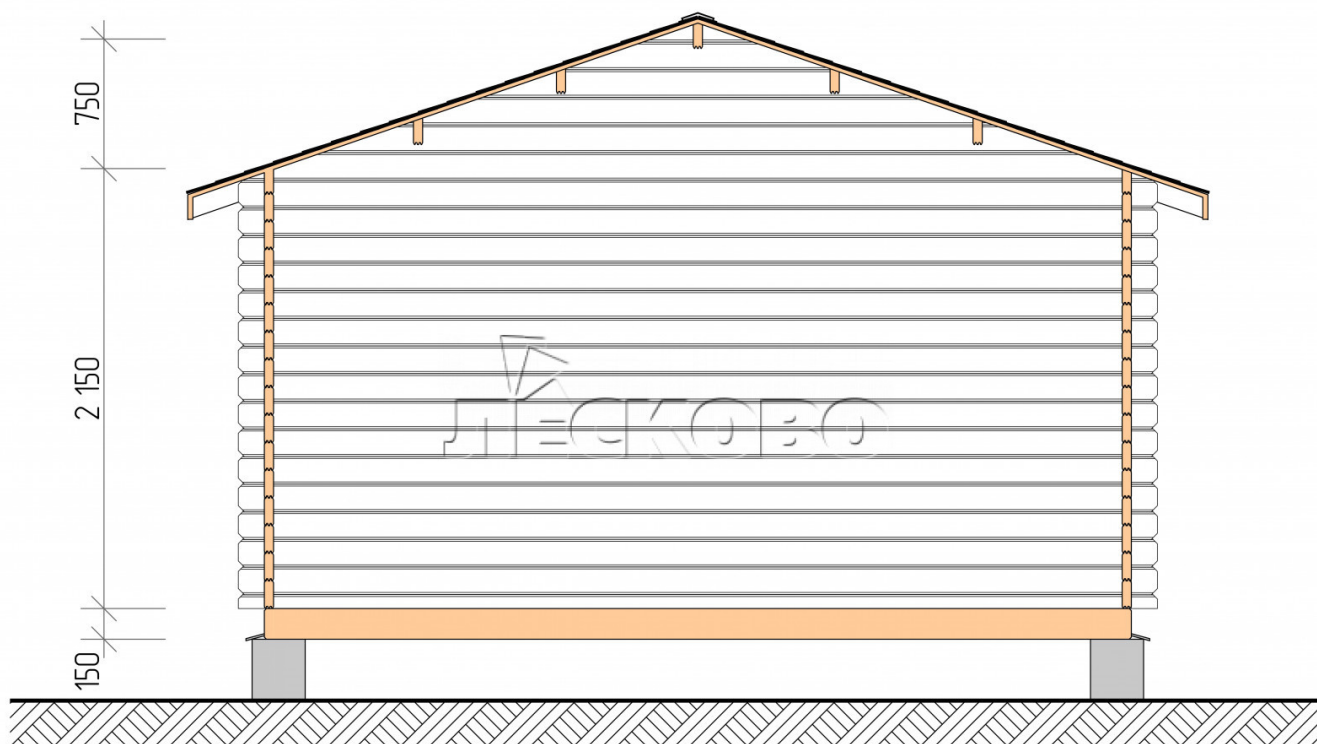

Log Cabin "DSV" series 4.5×3.5

Project Dimensions

4.5 × 3.5 / 24 m²

Full house set

3,601 €

Timber

45 MM

65 MM
+ 772 €

Project planning

4 500

3 500

Разрез

House Kit

- Wall kit: 44 × 145mm mini-chamber drying chamber with bowls for the project. The material of the tree is spruce, pine (GOST 8486). Humidity 12-14%. The height of the walls is 2.16 m;
- Logs, lower harness: board 45 × 145 mm chamber drying 10-12%;
- Floors: floorboard 35 mm, Chamber drying;
- Ceiling: imitation of a bar 20 × 135 mm, Chamber drying;

- Wooden windows, glass 4 mm, Single. Treatment with a colorless antiseptic. Hardware;

0.42×1.885 м.2 шт.

- Wooden doors;

1.62×1.885 м.1 шт.

7. Platbands: dry planed board 20 × 100 mm;

8. Roof: shingles.

9. Skirting board 35 mm.