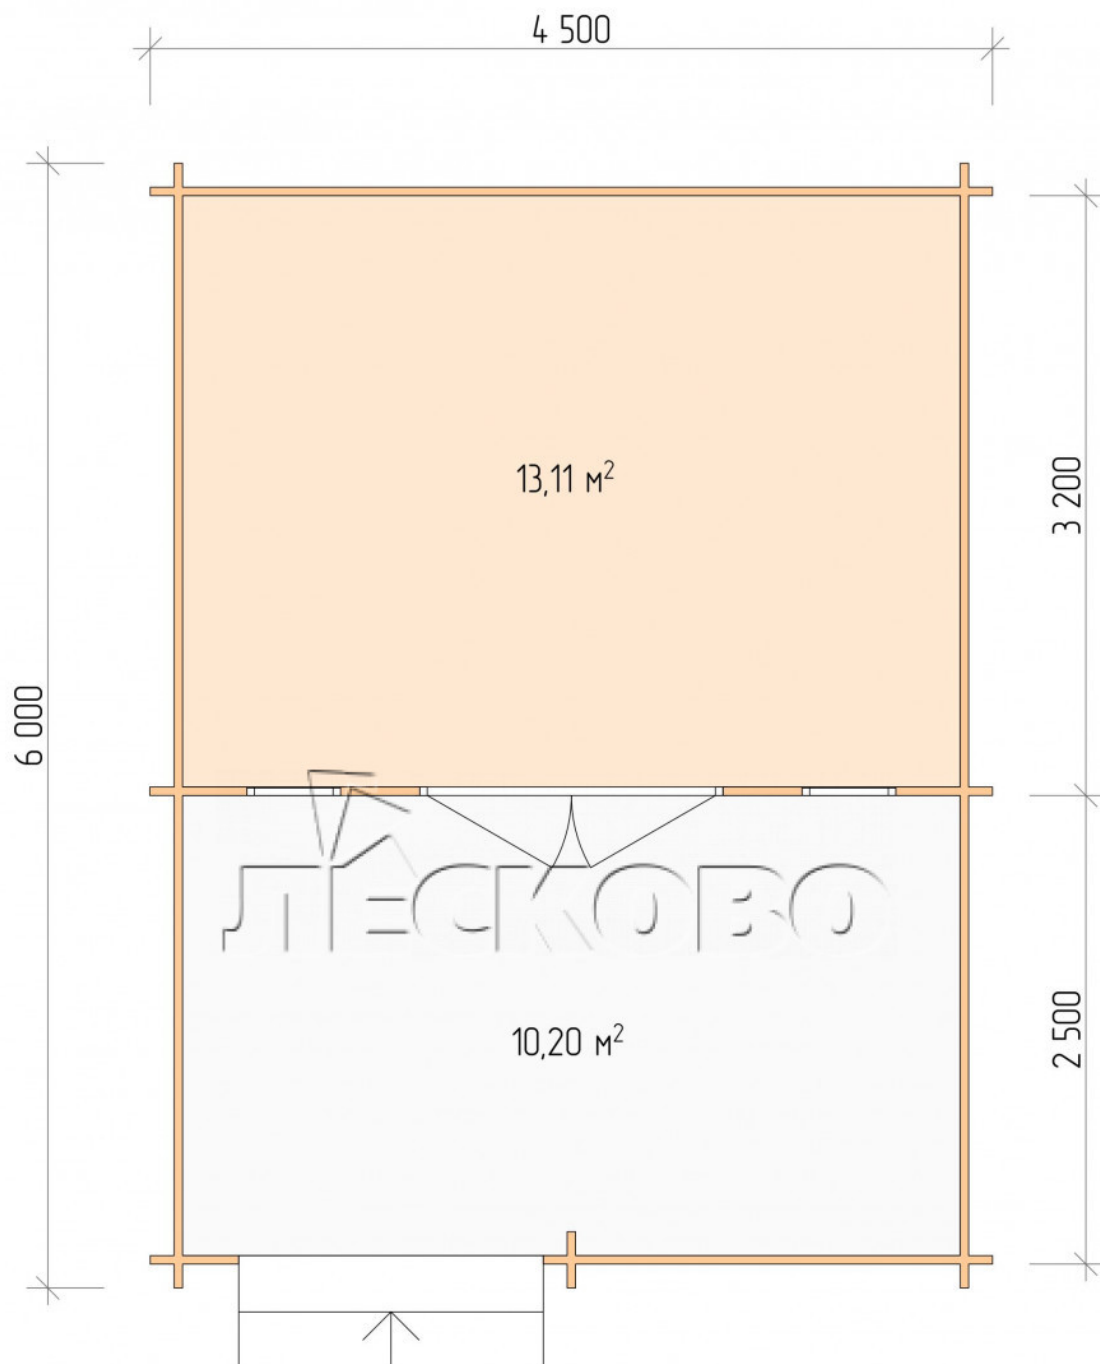

Log Cabin "DSV" series 4.5×3.5

Project Dimensions

4.5 × 3.5 / 24 m²

Full house set

3,601 €

Timber

45 MM

65 MM
+ 772 €

Project planning

4 500

3 500

Разрез

House Kit

- Wall kit: 44 × 145mm mini-chamber drying chamber with bowls for the project. The material of the tree is spruce, pine (GOST 8486). Humidity 12-14%. The height of the walls is 2.16 m;
- Logs, lower harness: board 45 × 145 mm chamber drying 10-12%;
- Floors: floorboard 35 mm, Chamber drying;
- Ceiling: imitation of a bar 20 × 135 mm, Chamber drying;

- Wooden windows, glass 4 mm, Single. Treatment with a colorless antiseptic. Hardware;

0.42×1.885 м.2 шт.

- Wooden doors;

1.62×1.885 м.1 шт.

7. Platbands: dry planed board 20 × 100 mm;

8. Roof: shingles.

9. Skirting board 35 mm.