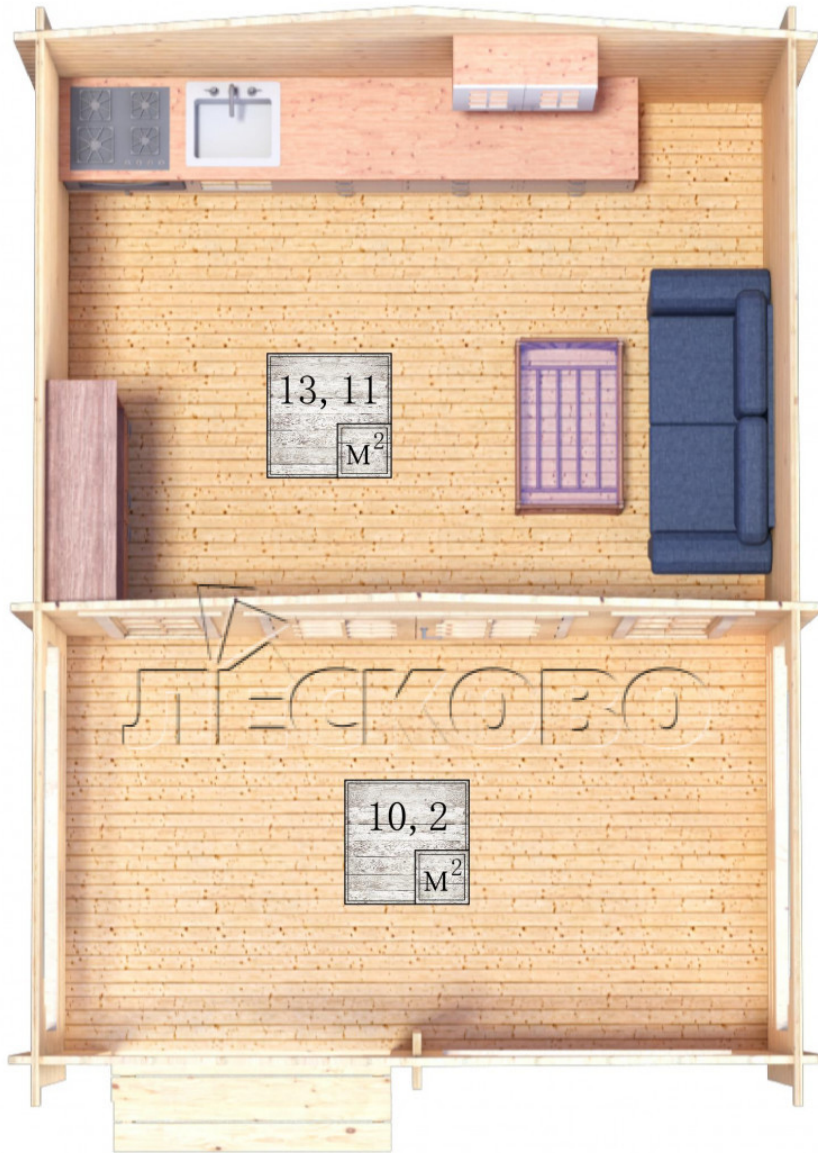

Log Cabin "DSV" series 4.5×3.5

Project Dimensions

4.5 × 3.5 / 24 m²

Full house set

3,601 €

Timber

45 MM

65 MM
+ 772 €

Project planning

4 500

3 500

Разрез

House Kit

- Wall kit: 44 × 145mm mini-chamber drying chamber with bowls for the project. The material of the tree is spruce, pine (GOST 8486). Humidity 12-14%. The height of the walls is 2.16 m;
- Logs, lower harness: board 45 × 145 mm chamber drying 10-12%;
- Floors: floorboard 35 mm, Chamber drying;
- Ceiling: imitation of a bar 20 × 135 mm, Chamber drying;

- Wooden windows, glass 4 mm, Single. Treatment with a colorless antiseptic. Hardware;

0.42×1.885 м.2 шт.

- Wooden doors;

1.62×1.885 м.1 шт.

7. Platbands: dry planed board 20 × 100 mm;

8. Roof: shingles.

9. Skirting board 35 mm.