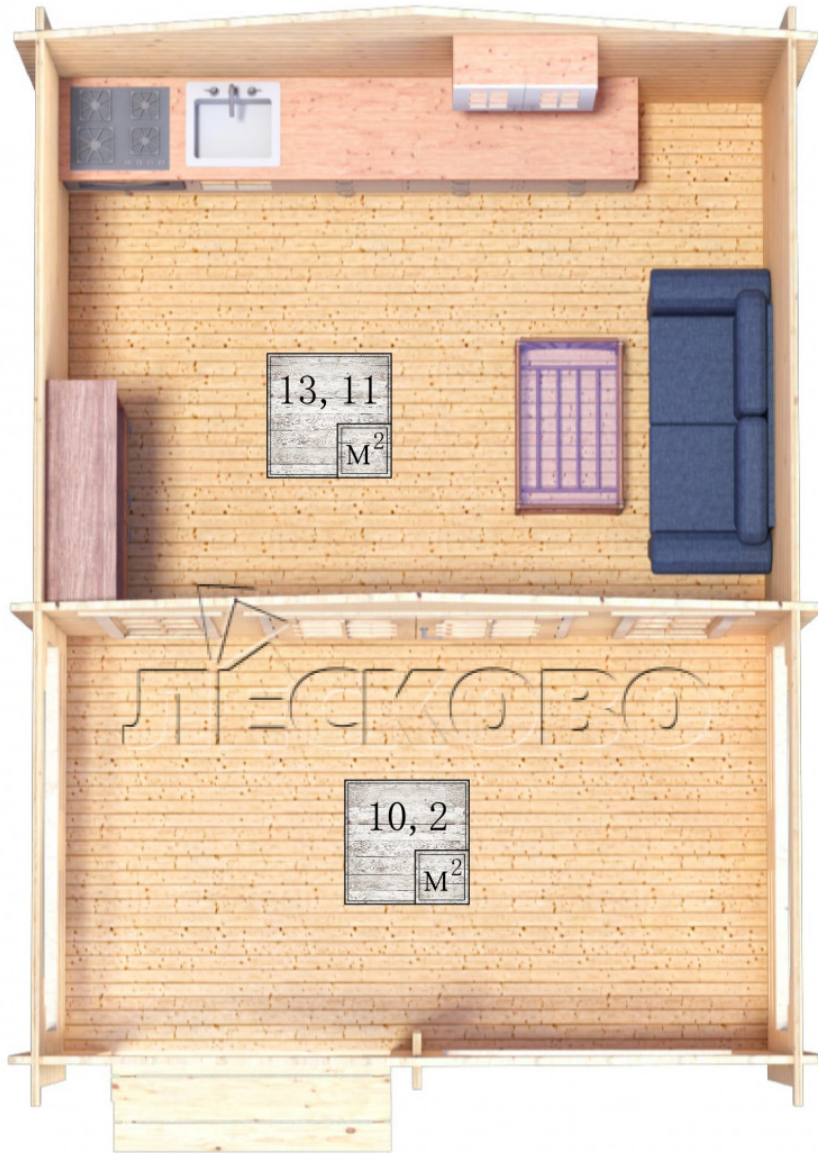

Log Cabin "DSV" series 4.5×3.5

Project Dimensions

4.5 × 3.5 / 24 m²

Full house set

4,686 €

Timber

45 MM

65 MM
+ 1,014 €

Project planning

4 500

3 500

13,11
M²

10,2
M²

Разрез

House Kit

- Wall kit: 44 × 145mm mini-chamber drying chamber with bowls for the project. The material of the tree is spruce, pine (GOST 8486). Humidity 12-14%. The height of the walls is 2.16 m;
- Logs, lower harness: board 45 × 145 mm chamber drying 10-12%;
- Floors: floorboard 35 mm, Chamber drying;
- Ceiling: imitation of a bar 20 × 135 mm, Chamber drying;

- Wooden windows, glass 4 mm, Single. Treatment with a colorless antiseptic. Hardware;

0.42×1.885 м.2 шт.

- Wooden doors;

1.62×1.885 м.1 шт.

7. Platbands: dry planed board 20 × 100 mm;

8. Roof: shingles.

9. Skirting board 35 mm.