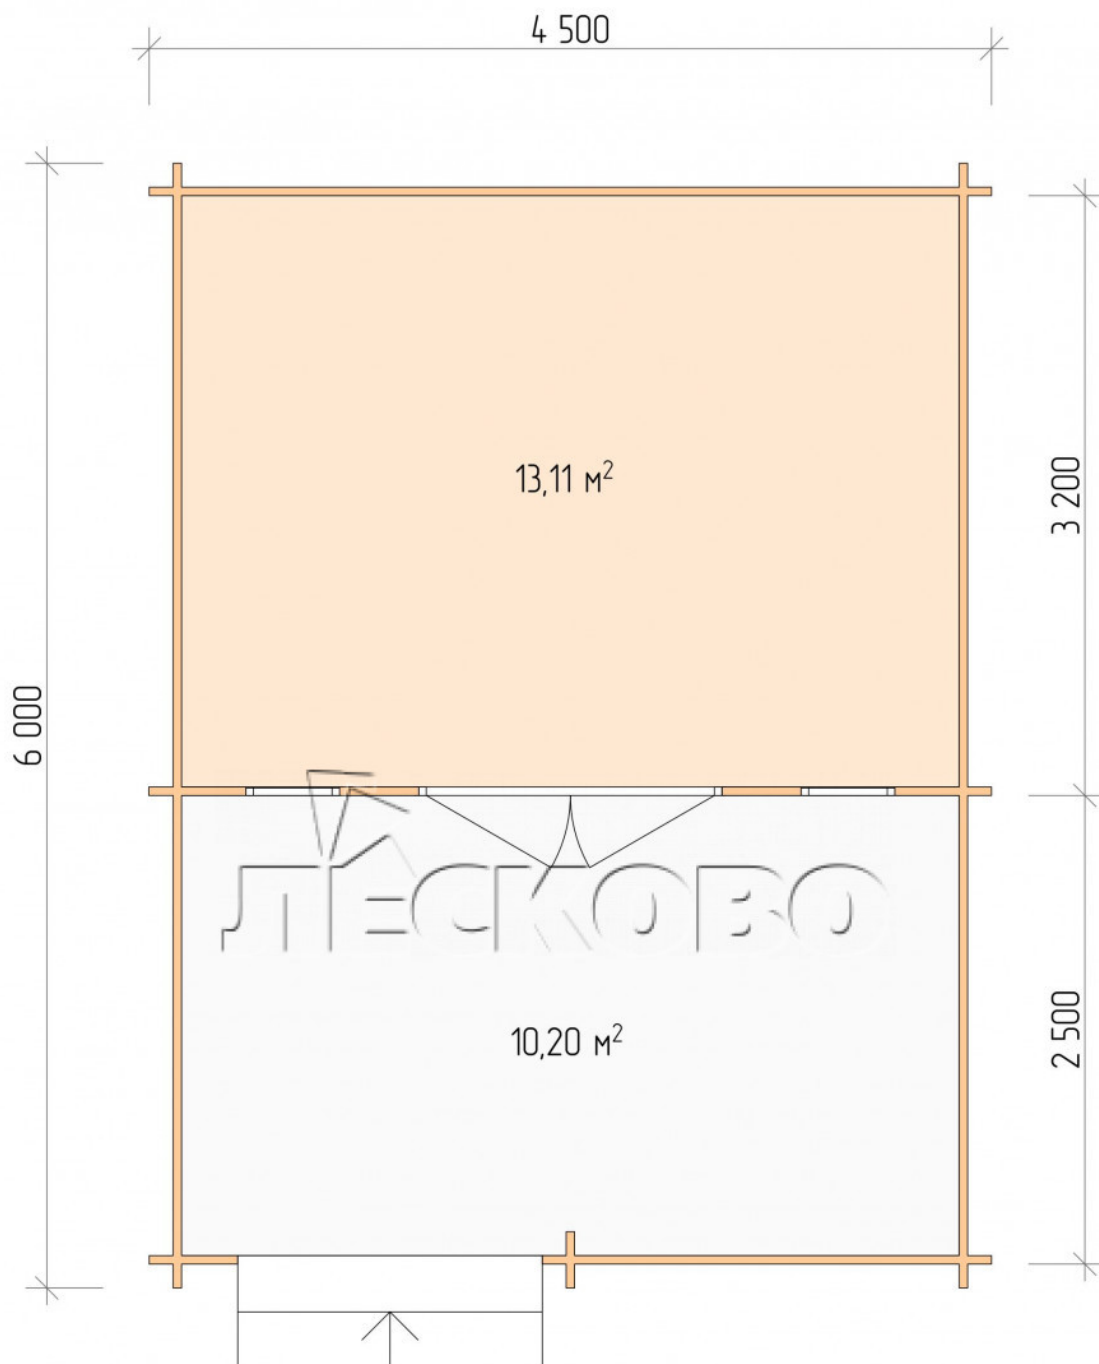

Log Cabin "DSV" series 4.5×3.5

Project Dimensions

4.5 × 3.5 / 24 m²

Full house set

4,686 €

Timber

45 MM

65 MM
+ 1,014 €

Project planning

4 500

3 500

13,11
M²

10,2
M²

Разрез

House Kit

- Wall kit: 44 × 145mm mini-chamber drying chamber with bowls for the project. The material of the tree is spruce, pine (GOST 8486). Humidity 12-14%. The height of the walls is 2.16 m;
- Logs, lower harness: board 45 × 145 mm chamber drying 10-12%;
- Floors: floorboard 35 mm, Chamber drying;
- Ceiling: imitation of a bar 20 × 135 mm, Chamber drying;

- Wooden windows, glass 4 mm, Single. Treatment with a colorless antiseptic. Hardware;

0.42×1.885 м.2 шт.

- Wooden doors;

1.62×1.885 м.1 шт.

7. Platbands: dry planed board 20 × 100 mm;

8. Roof: shingles.

9. Skirting board 35 mm.