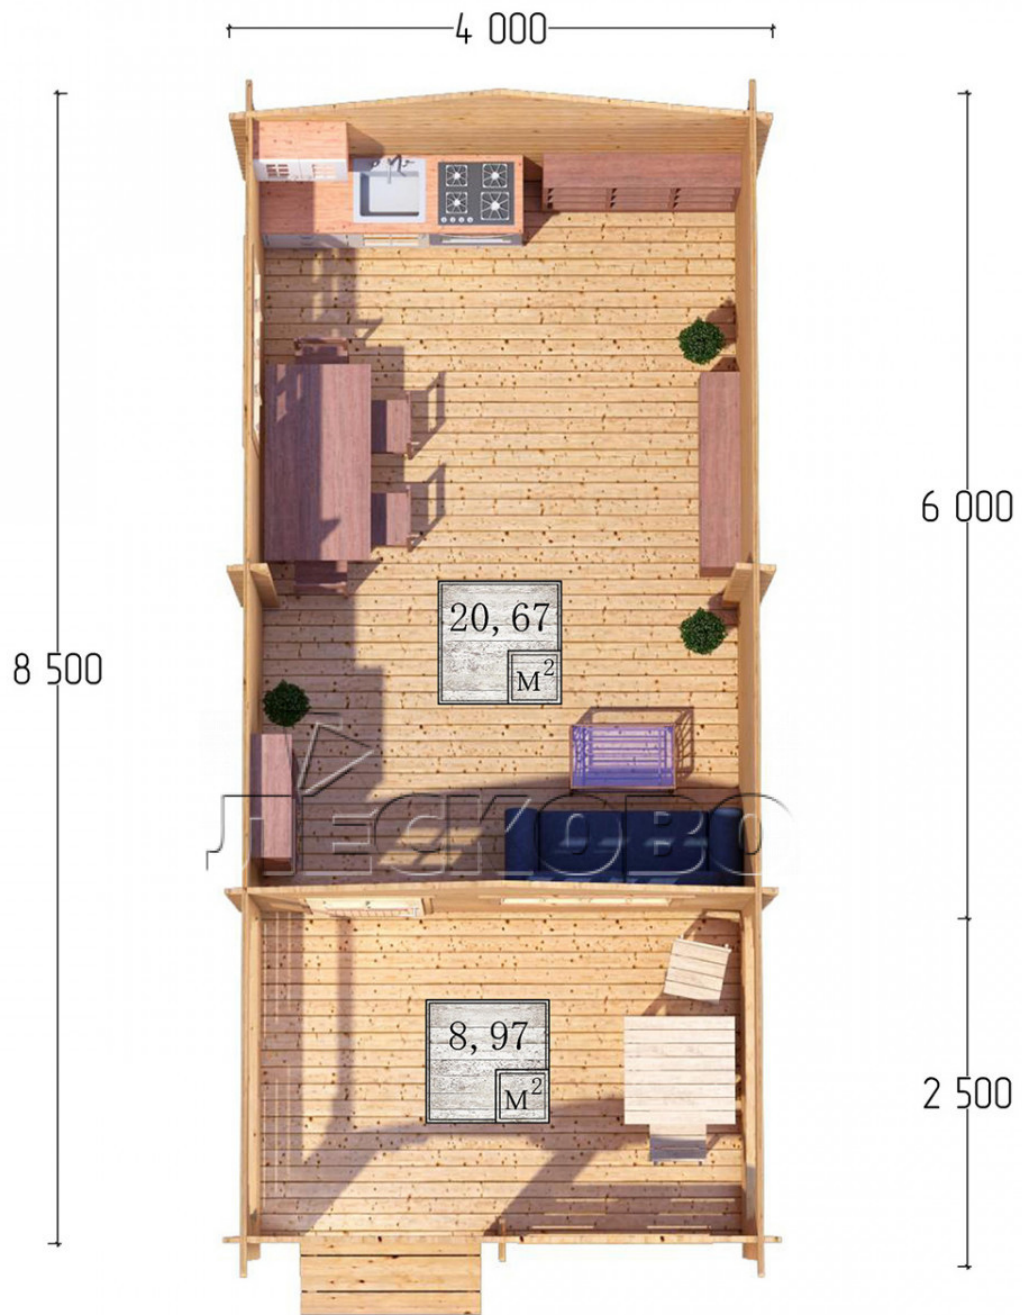

Log Cabin "DSV" series 4x6

Project Dimensions

4 × 6 / 30.4 m²

Full house set

5,505 €

Timber

45 MM

65 MM
+ 1,237 €

Project planning

Разрез

House Kit

- Wall kit: 44 × 145mm mini-chamber drying chamber with bowls for the project. The material of the tree is spruce, pine (GOST 8486). Humidity 12-14%. The height of the walls is 2.16 m;

- Logs, lower harness: board 45 × 145 mm chamber drying 10-12%;
- Floors: floorboard 35 mm, Chamber drying;
- Ceiling: imitation of a bar 20 × 135 mm, Chamber drying;
- Wooden windows, glass 4 mm, Single. Treatment with a colorless antiseptic. Hardware;

1.34×0.91 м.2 шт.

- Wooden doors;

0.84×1.885 м.

glass.1 шт.

7. Platbands: dry planed board 20 × 100 mm;

8. Roof: shingles.

9. Skirting board 35 mm.

+7 (4942) 499-770