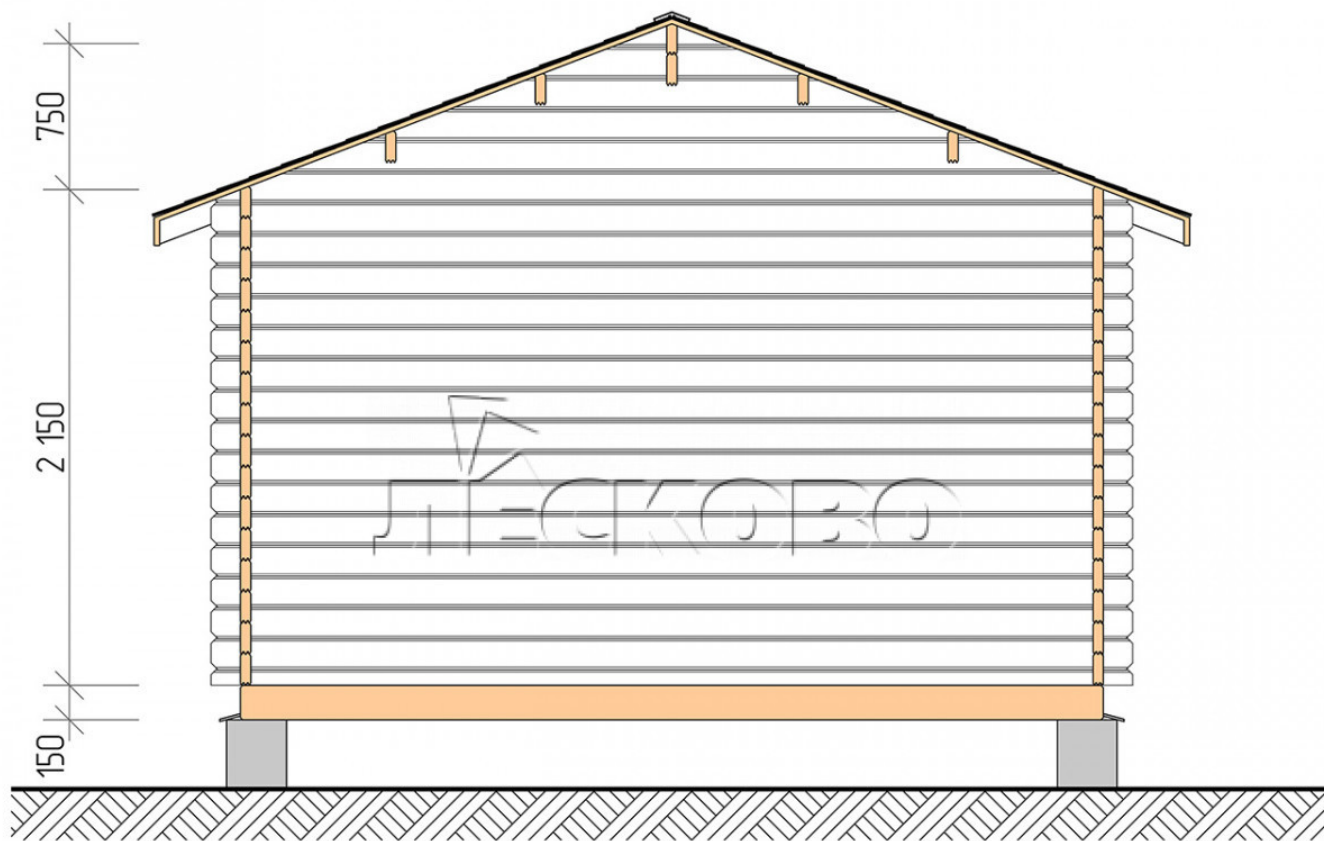

Log Cabin "DSV" series 4x6

Project Dimensions

4 × 6 / 30.4 m²

Full house set

5,505 €

Timber

45 MM

65 MM
+ 1,237 €

Project planning

Разрез

House Kit

- Wall kit: 44 × 145mm mini-chamber drying chamber with bowls for the project. The material of the tree is spruce, pine (GOST 8486). Humidity 12-14%. The height of the walls is 2.16 m;