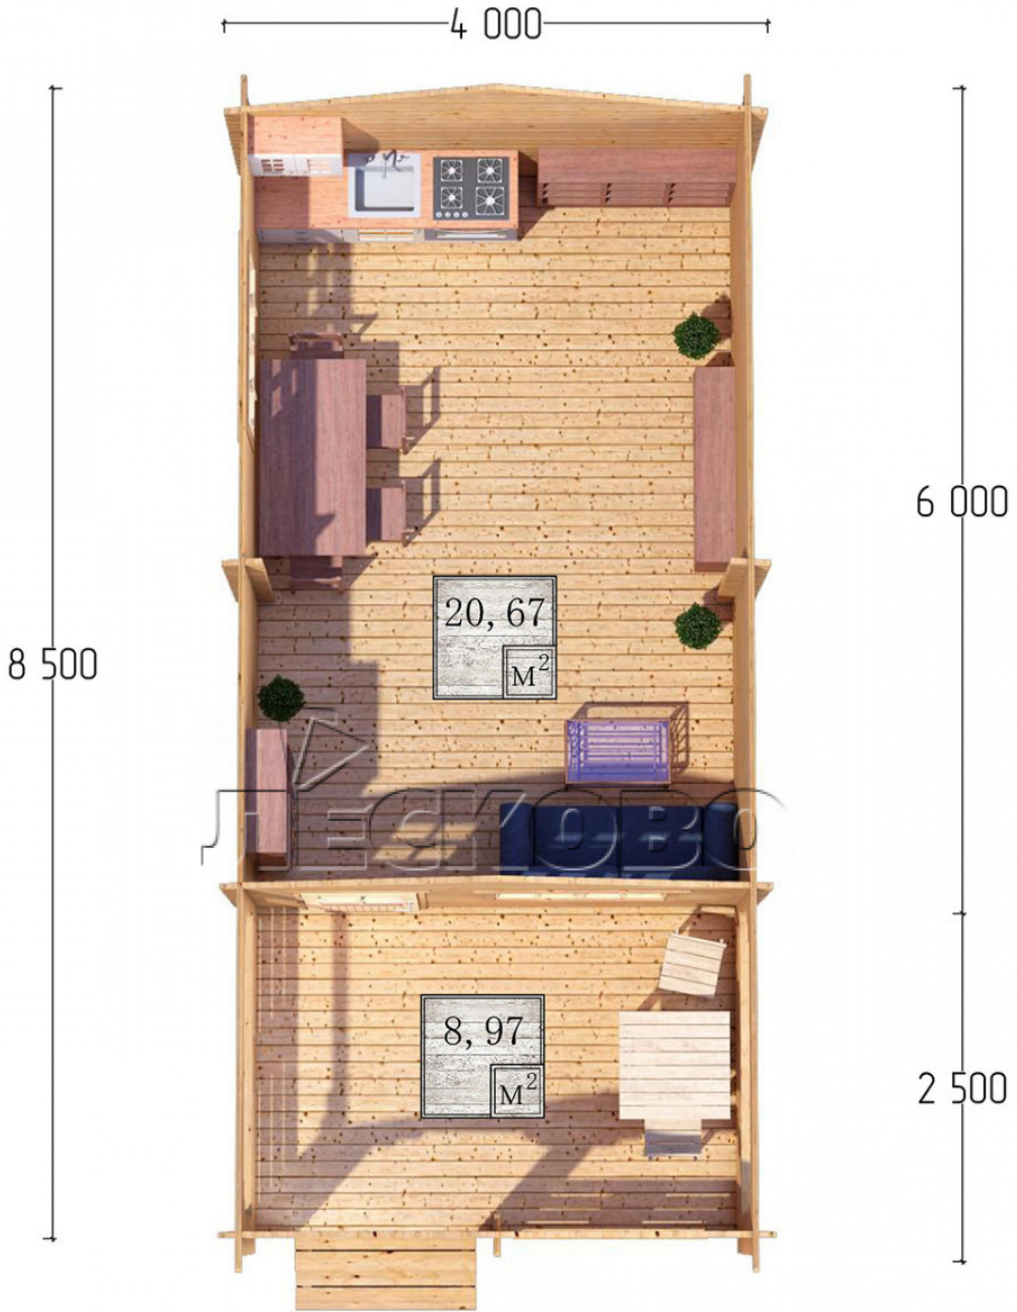

Log Cabin "DSV" series 4x6

Project Dimensions

4 × 6 / 30.4 m²

Full house set

4,391 €

Timber

45 MM

65 MM
+ 969 €

Project planning

Разрез

House Kit

- Wall kit: 44 × 145mm mini-chamber drying chamber with bowls for the project. The material of the tree is spruce, pine (GOST 8486). Humidity 12-14%. The height of the walls is 2.16 m;

- Logs, lower harness: board 45 × 145 mm chamber drying 10-12%;
- Floors: floorboard 35 mm, Chamber drying;
- Ceiling: imitation of a bar 20 × 135 mm, Chamber drying;
- Wooden windows, glass 4 mm, Single. Treatment with a colorless antiseptic. Hardware;