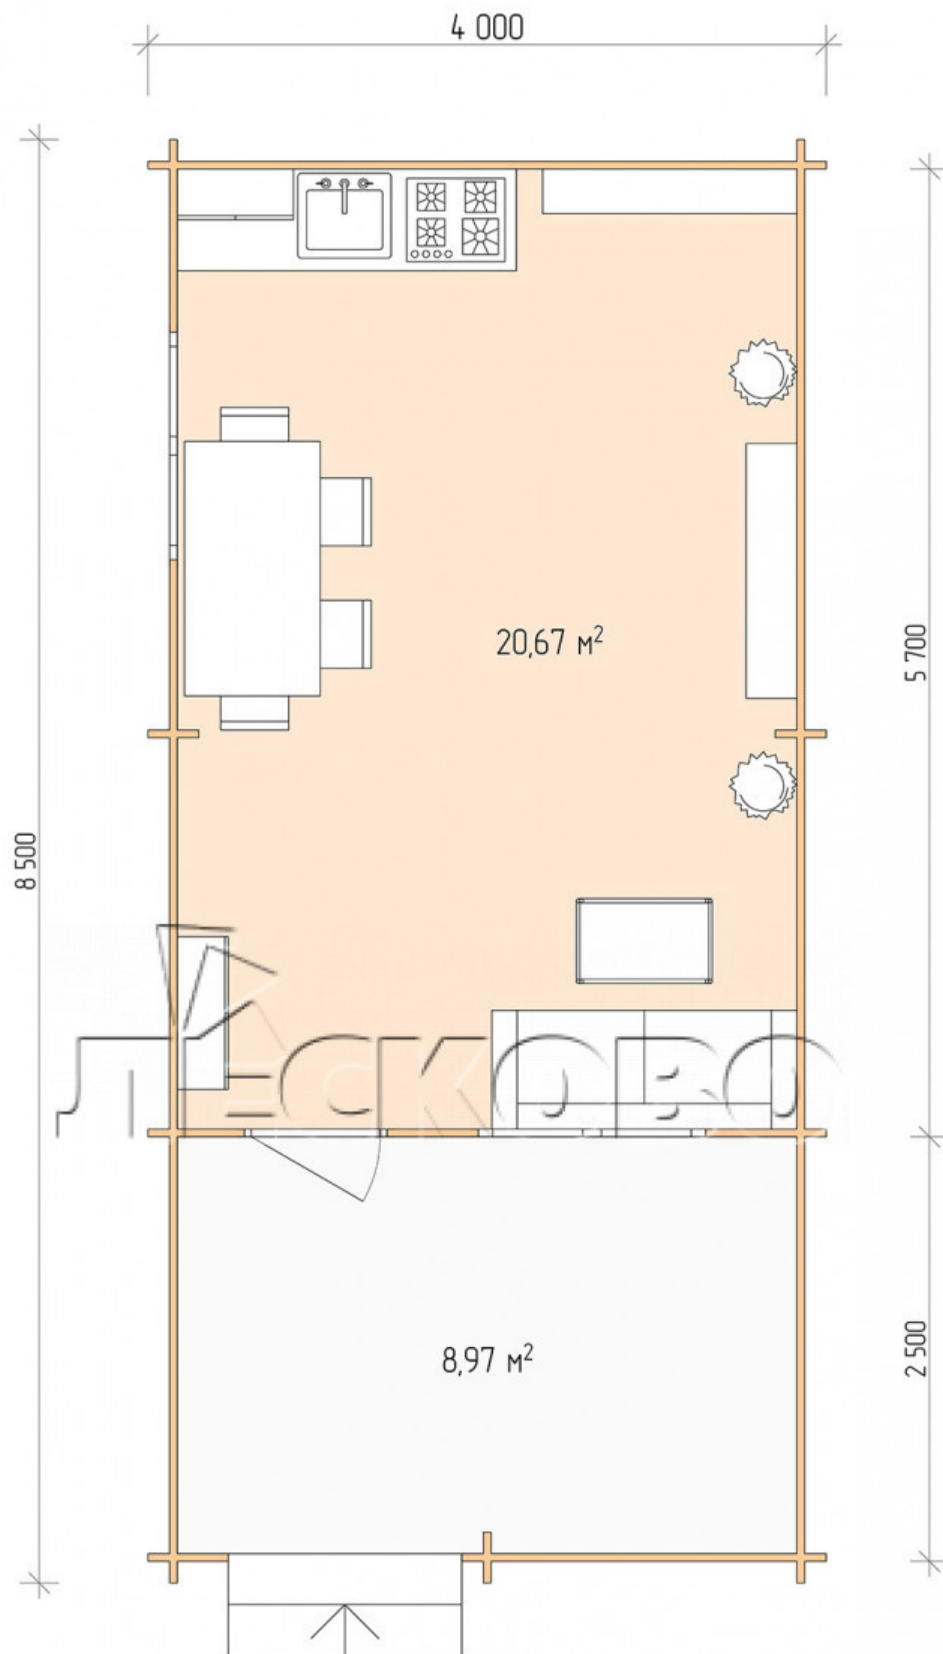

Log Cabin "DSV" series 4x6

Project Dimensions

4 × 6 / 30.4 m²

Full house set

5,505 €

Timber

45 MM

65 MM
+ 1,237 €

Project planning

Разрез

House Kit

- Wall kit: 44 × 145mm mini-chamber drying chamber with bowls for the project. The material of the tree is spruce, pine (GOST 8486). Humidity 12-14%. The height of the walls is 2.16 m;

- Logs, lower harness: board 45 × 145 mm chamber drying 10-12%;
- Floors: floorboard 35 mm, Chamber drying;
- Ceiling: imitation of a bar 20 × 135 mm, Chamber drying;
- Wooden windows, glass 4 mm, Single. Treatment with a colorless antiseptic. Hardware;

1.34×0.91 м.2 шт.

- Wooden doors;

0.84×1.885 м.

glass.1 шт.

7. Platbands: dry planed board 20 × 100 mm;

8. Roof: shingles.

9. Skirting board 35 mm.

+7 (4942) 499-770