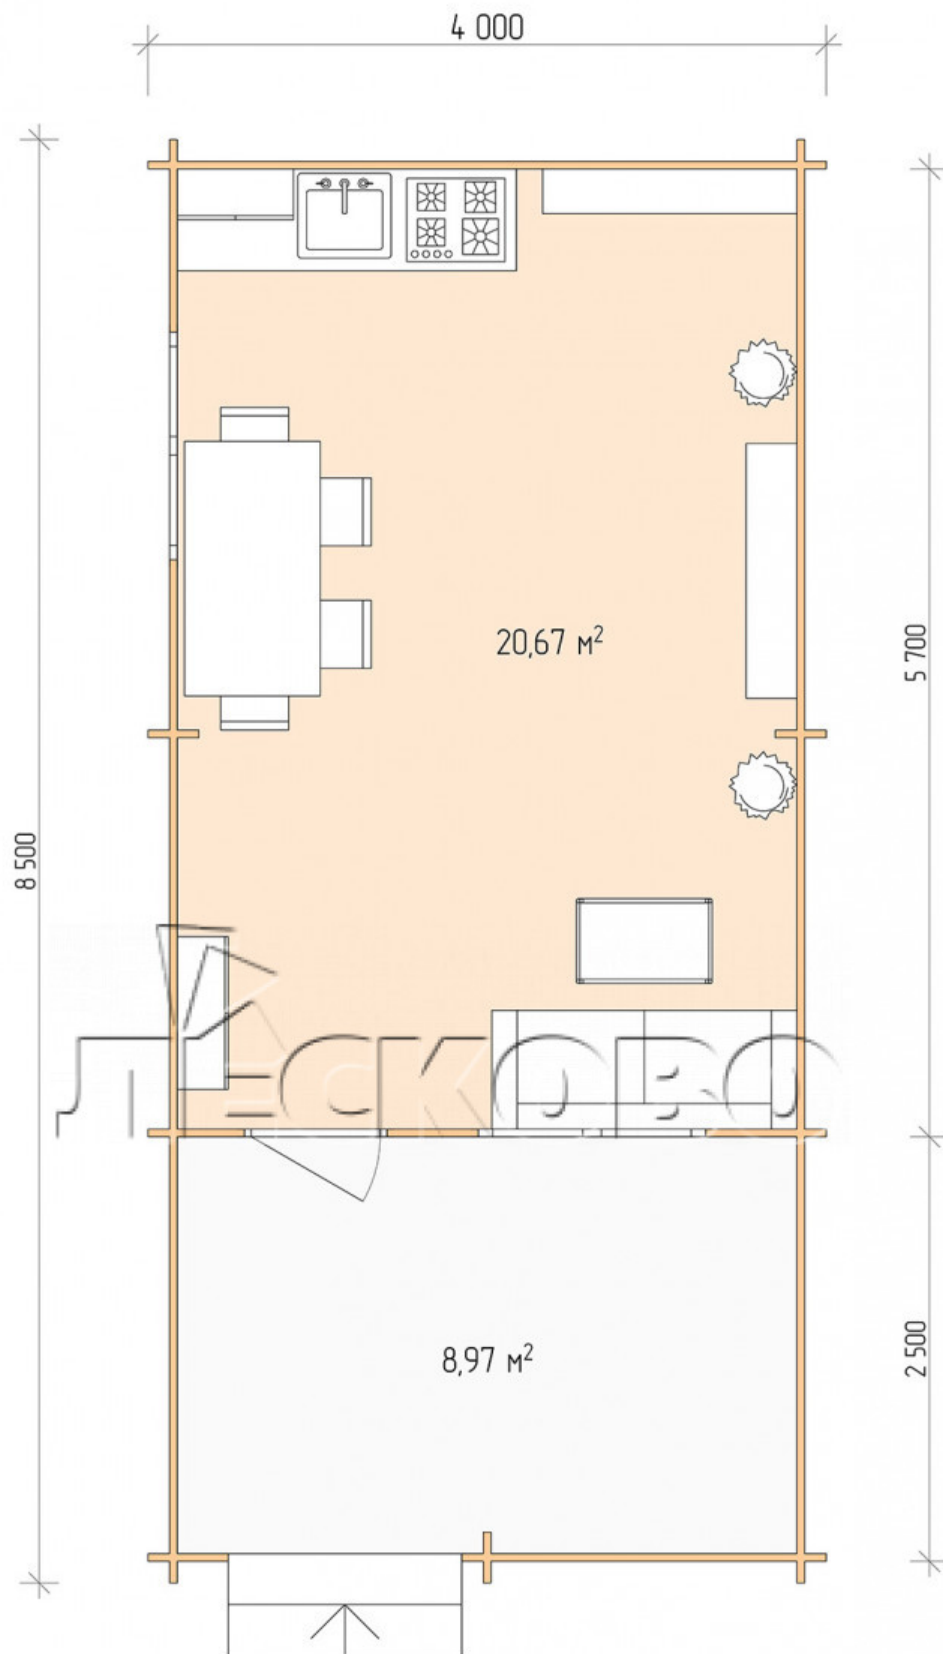

Log Cabin "DSV" series 4x6

Project Dimensions

4 × 6 / 30.4 m²

Full house set

4,391 €

Timber

45 MM

65 MM
+ 969 €

Project planning

Разрез

House Kit

- Wall kit: 44 × 145mm mini-chamber drying chamber with bowls for the project. The material of the tree is spruce, pine (GOST 8486). Humidity 12-14%. The height of the walls is 2.16 m;

- Logs, lower harness: board 45 × 145 mm chamber drying 10-12%;
- Floors: floorboard 35 mm, Chamber drying;
- Ceiling: imitation of a bar 20 × 135 mm, Chamber drying;
- Wooden windows, glass 4 mm, Single. Treatment with a colorless antiseptic. Hardware;

1.34×0.91 м.2 шт.

- Wooden doors;

0.84×1.885 м.
glass.1 шт.

7. Platbands: dry planed board 20 × 100 mm;

8. Roof: shingles.

9. Skirting board 35 mm.

+7 (4942) 499-770

156014, г. Кострома, ул. Базовая, д. 8