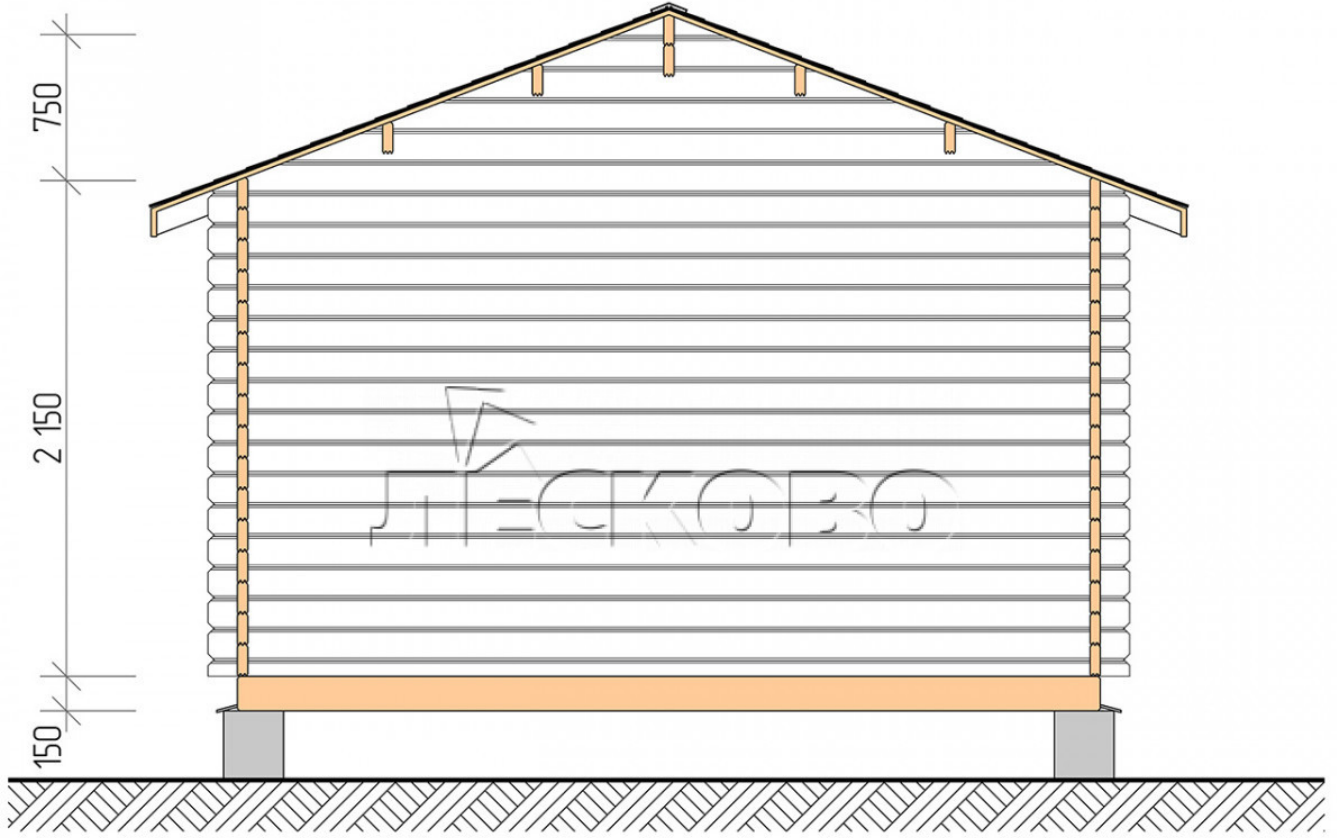

Log Cabin "DSV" series 4x6

Project Dimensions

4 × 6 / 30.4 m²

Full house set

4,391 €

Timber

45 MM

65 MM
+ 969 €

Project planning

Разрез

House Kit

- Wall kit: 44 × 145mm mini-chamber drying chamber with bowls for the project. The material of the tree is spruce, pine (GOST 8486). Humidity 12-14%. The height of the walls is 2.16 m;