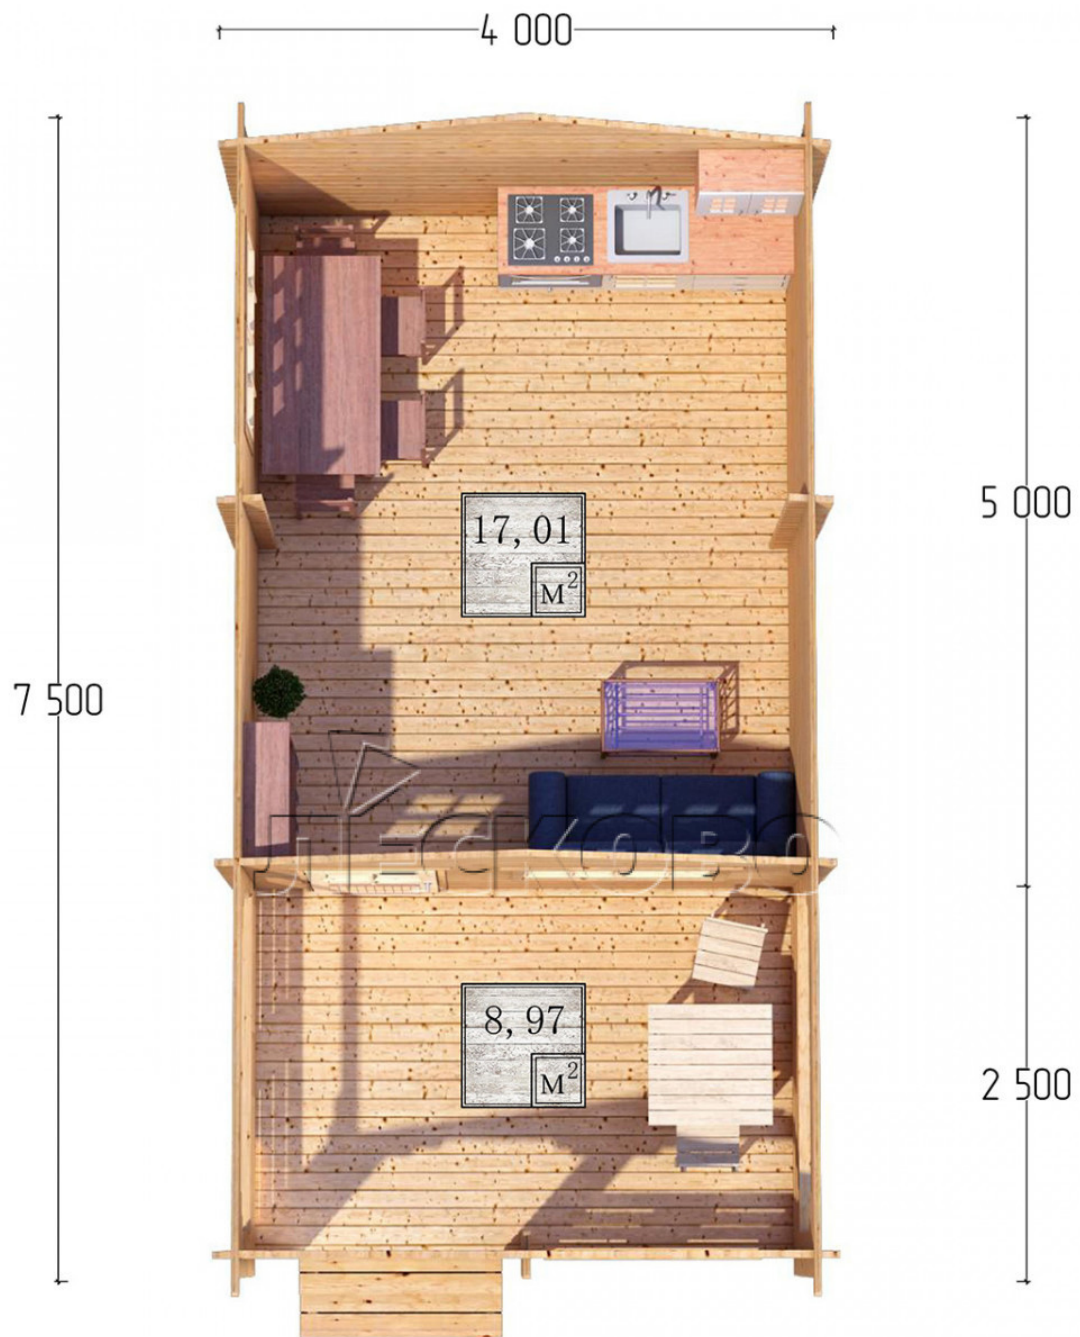

Log Cabin "DSV" series 4x5

Project Dimensions

4 × 5 / 27 m²

Full house set

5,067 €

Timber

45 MM

65 MM
+ 1,137 €

Project planning

Разрез

House Kit

- Wall kit: 44 × 145mm mini-chamber drying chamber with bowls for the project. The material of the tree is spruce, pine (GOST 8486). Humidity 12-14%. The height of the walls is 2.16 m;

- Logs, lower harness: board 45 × 145 mm chamber drying 10-12%;
- Floors: floorboard 35 mm, Chamber drying;
- Ceiling: imitation of a bar 20 × 135 mm, Chamber drying;
- Wooden windows, glass 4 mm, Single. Treatment with a colorless antiseptic. Hardware;

1.34×0.91 м.1 шт.

- Wooden doors;

0.84×1.885 м.

glass.1 шт.

7. Platbands: dry planed board 20 × 100 mm;

8. Roof: shingles.

9. Skirting board 35 mm.

+7 (4942) 499-770