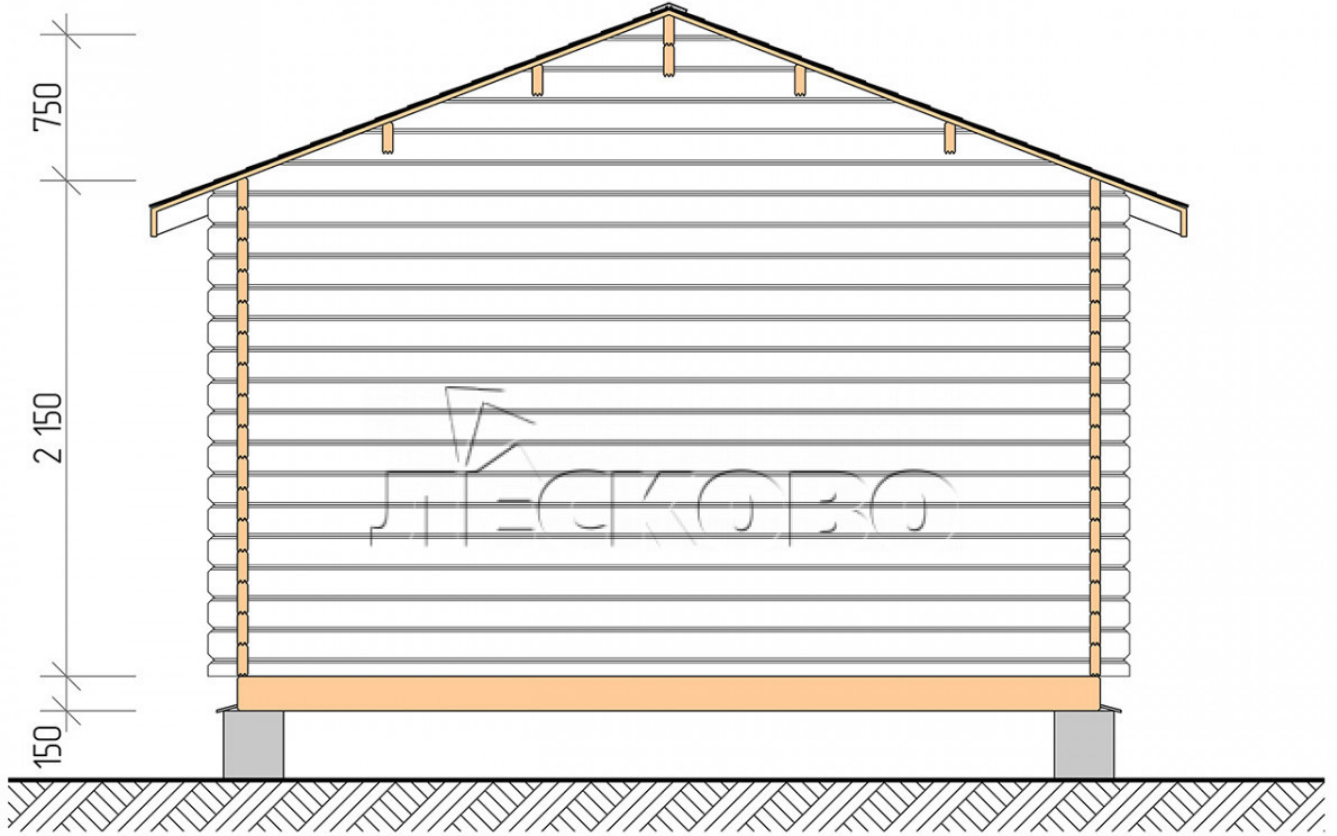

Log Cabin "DSV" series 4x5

Project Dimensions

4 × 5 / 27 m²

Full house set

4,867 €

Timber

45 MM

65 MM
+ 1,092 €

Project planning

Разрез

House Kit

- Wall kit: 44 × 145mm mini-chamber drying chamber with bowls for the project. The material of the tree is spruce, pine (GOST 8486). Humidity 12-14%. The height of the walls is 2.16 m;