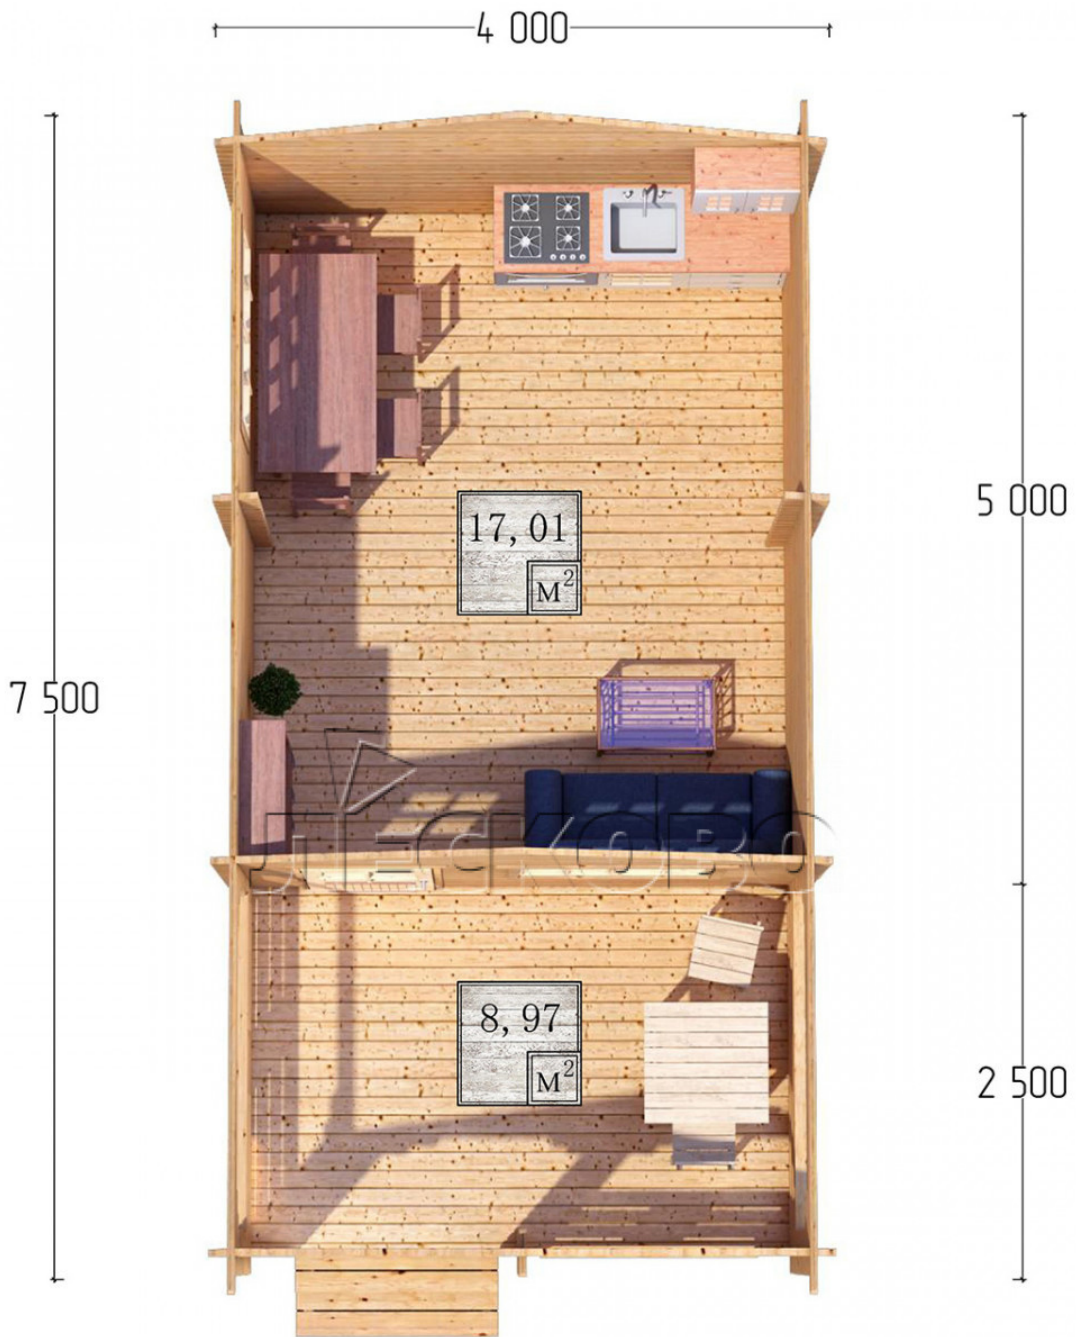

Log Cabin "DSV" series 4x5

Project Dimensions

4 × 5 / 27 m²

Full house set

4,867 €

Timber

45 MM

65 MM
+ 1,092 €

Project planning

Разрез

House Kit

- Wall kit: 44 × 145mm mini-chamber drying chamber with bowls for the project. The material of the tree is spruce, pine (GOST 8486). Humidity 12-14%. The height of the walls is 2.16 m;

- Logs, lower harness: board 45 × 145 mm chamber drying 10-12%;
- Floors: floorboard 35 mm, Chamber drying;
- Ceiling: imitation of a bar 20 × 135 mm, Chamber drying;
- Wooden windows, glass 4 mm, Single. Treatment with a colorless antiseptic. Hardware;

1.34×0.91 м.1 шт.

- Wooden doors;

0.84×1.885 м.

glass.1 шт.

7. Platbands: dry planed board 20 × 100 mm;

8. Roof: shingles.

9. Skirting board 35 mm.

+7 (4942) 499-770