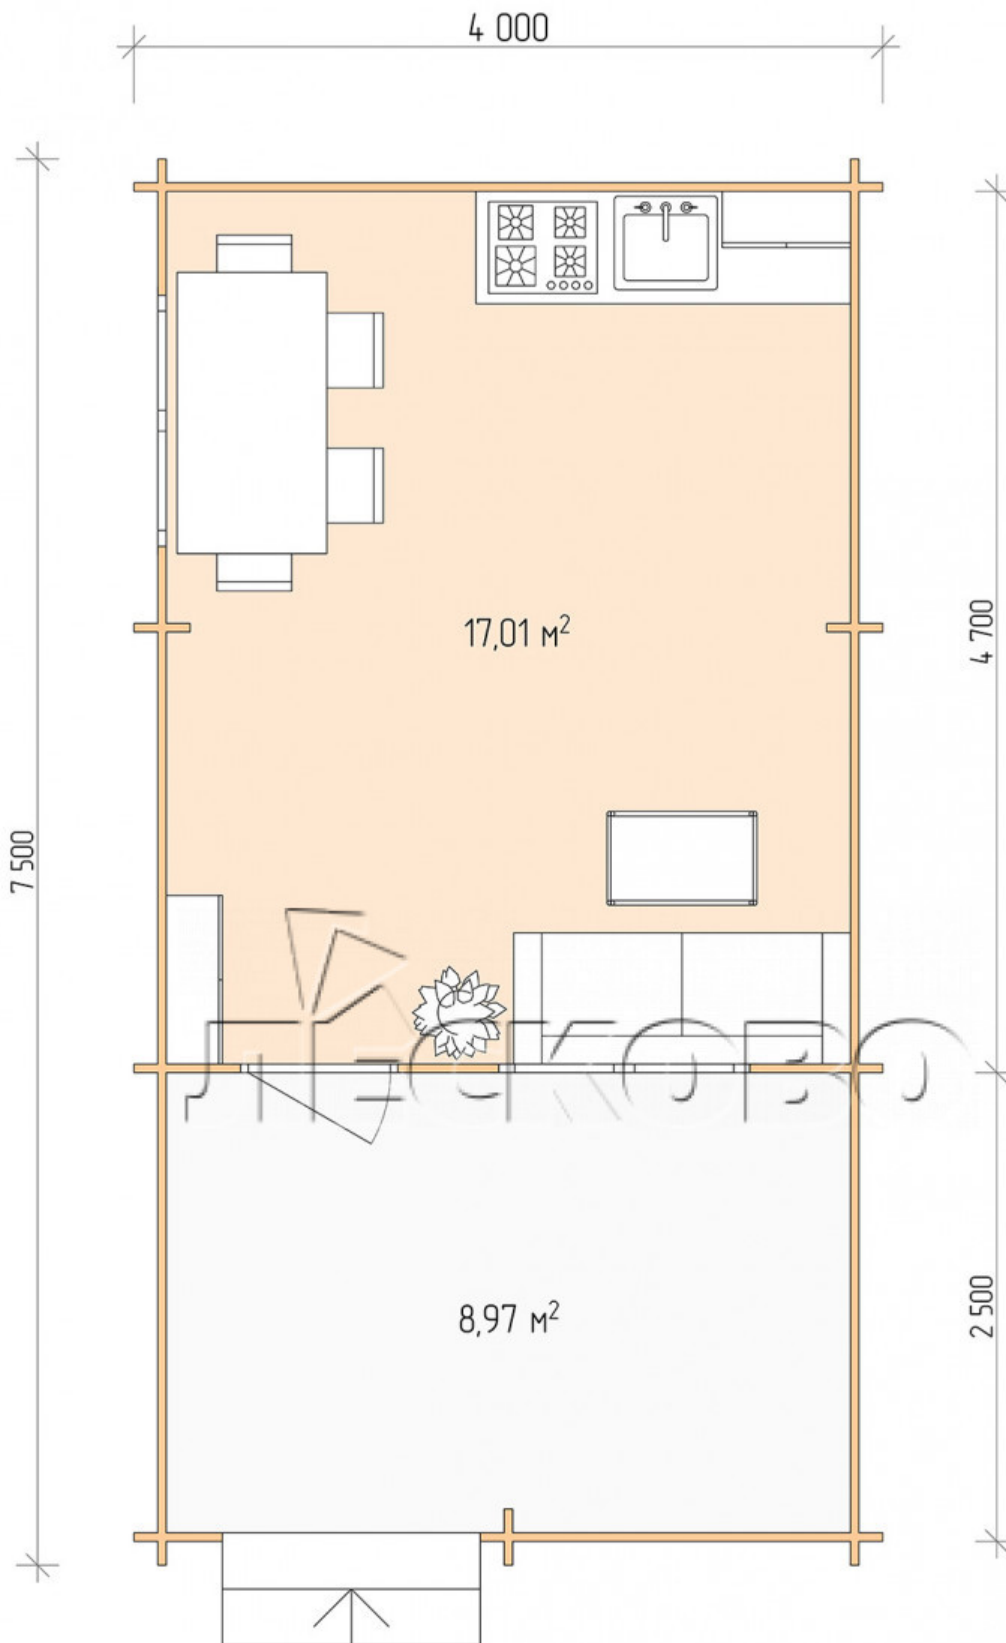

Log Cabin "DSV" series 4x5

Project Dimensions

4 × 5 / 27 m²

Full house set

5,067 €

Timber

45 MM

65 MM
+ 1,137 €

Project planning

Разрез

House Kit

- Wall kit: 44 × 145mm mini-chamber drying chamber with bowls for the project. The material of the tree is spruce, pine (GOST 8486). Humidity 12-14%. The height of the walls is 2.16 m;

- Logs, lower harness: board 45 × 145 mm chamber drying 10-12%;
- Floors: floorboard 35 mm, Chamber drying;
- Ceiling: imitation of a bar 20 × 135 mm, Chamber drying;
- Wooden windows, glass 4 mm, Single. Treatment with a colorless antiseptic. Hardware;

1.34×0.91 м.1 шт.

- Wooden doors;

0.84×1.885 м.

glass.1 шт.

7. Platbands: dry planed board 20 × 100 mm;

8. Roof: shingles.

9. Skirting board 35 mm.

+7 (4942) 499-770