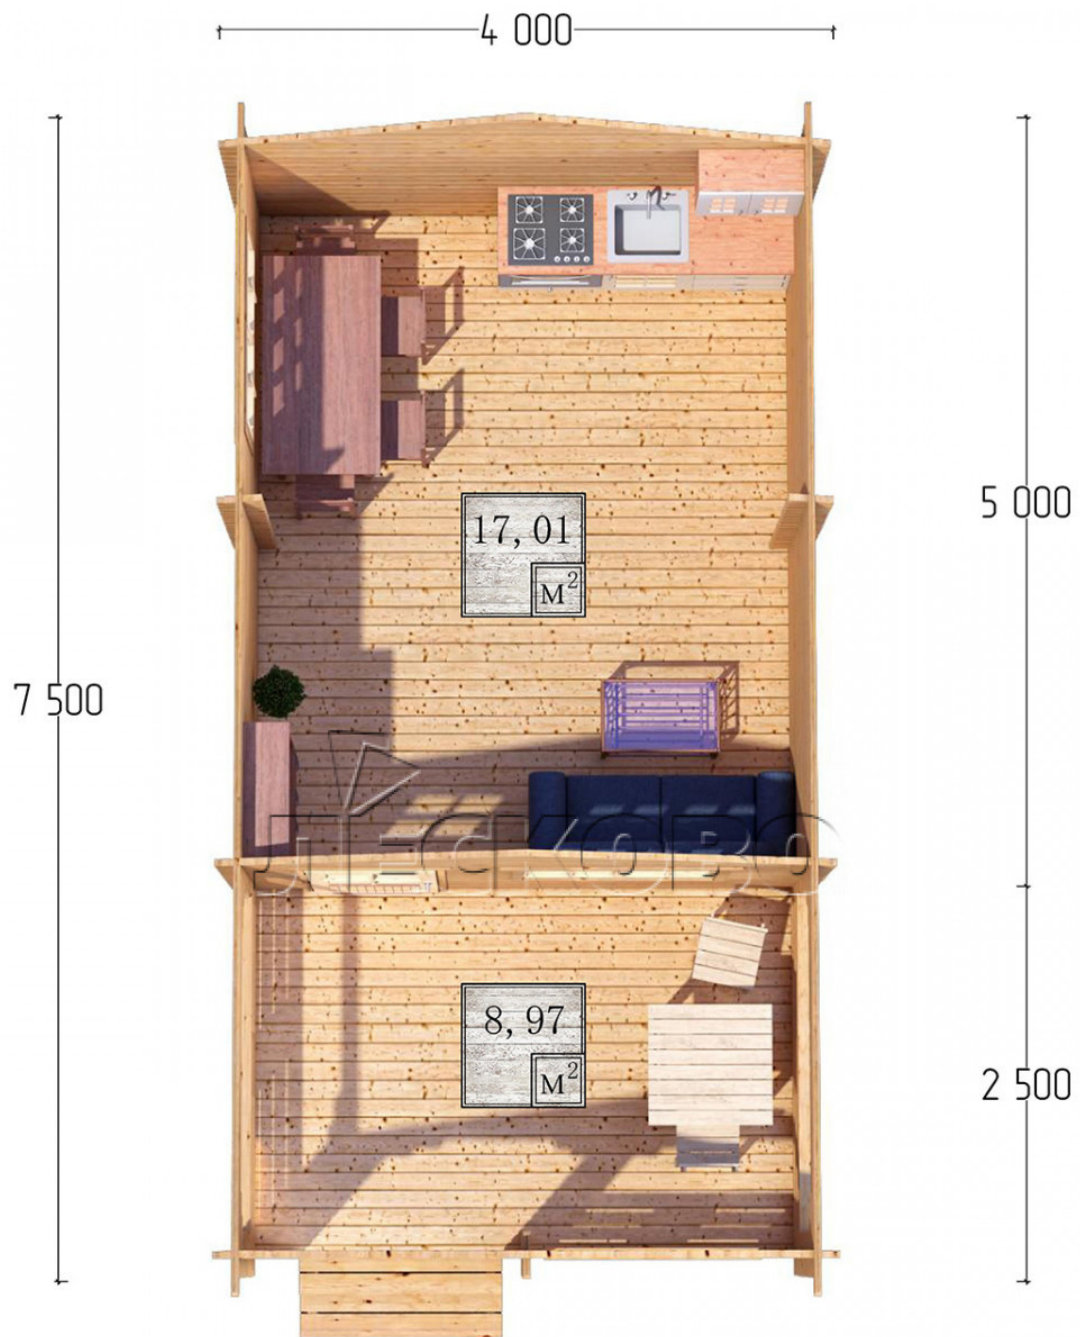

Log Cabin "DSV" series 4x5

Project Dimensions

4 × 5 / 27 m²

Full house set

4,094 €

Timber

45 MM

65 MM
+ 904 €

Project planning

Разрез

House Kit

- Wall kit: 44 × 145mm mini-chamber drying chamber with bowls for the project. The material of the tree is spruce, pine (GOST 8486). Humidity 12-14%. The height of the walls is 2.16 m;

- Logs, lower harness: board 45 × 145 mm chamber drying 10-12%;
- Floors: floorboard 35 mm, Chamber drying;
- Ceiling: imitation of a bar 20 × 135 mm, Chamber drying;
- Wooden windows, glass 4 mm, Single. Treatment with a colorless antiseptic. Hardware;

1.34×0.91 м.1 шт.

- Wooden doors;

0.84×1.885 м.

glass.1 шт.

7. Platbands: dry planed board 20 × 100 mm;

8. Roof: shingles.

9. Skirting board 35 mm.

+7 (4942) 499-770