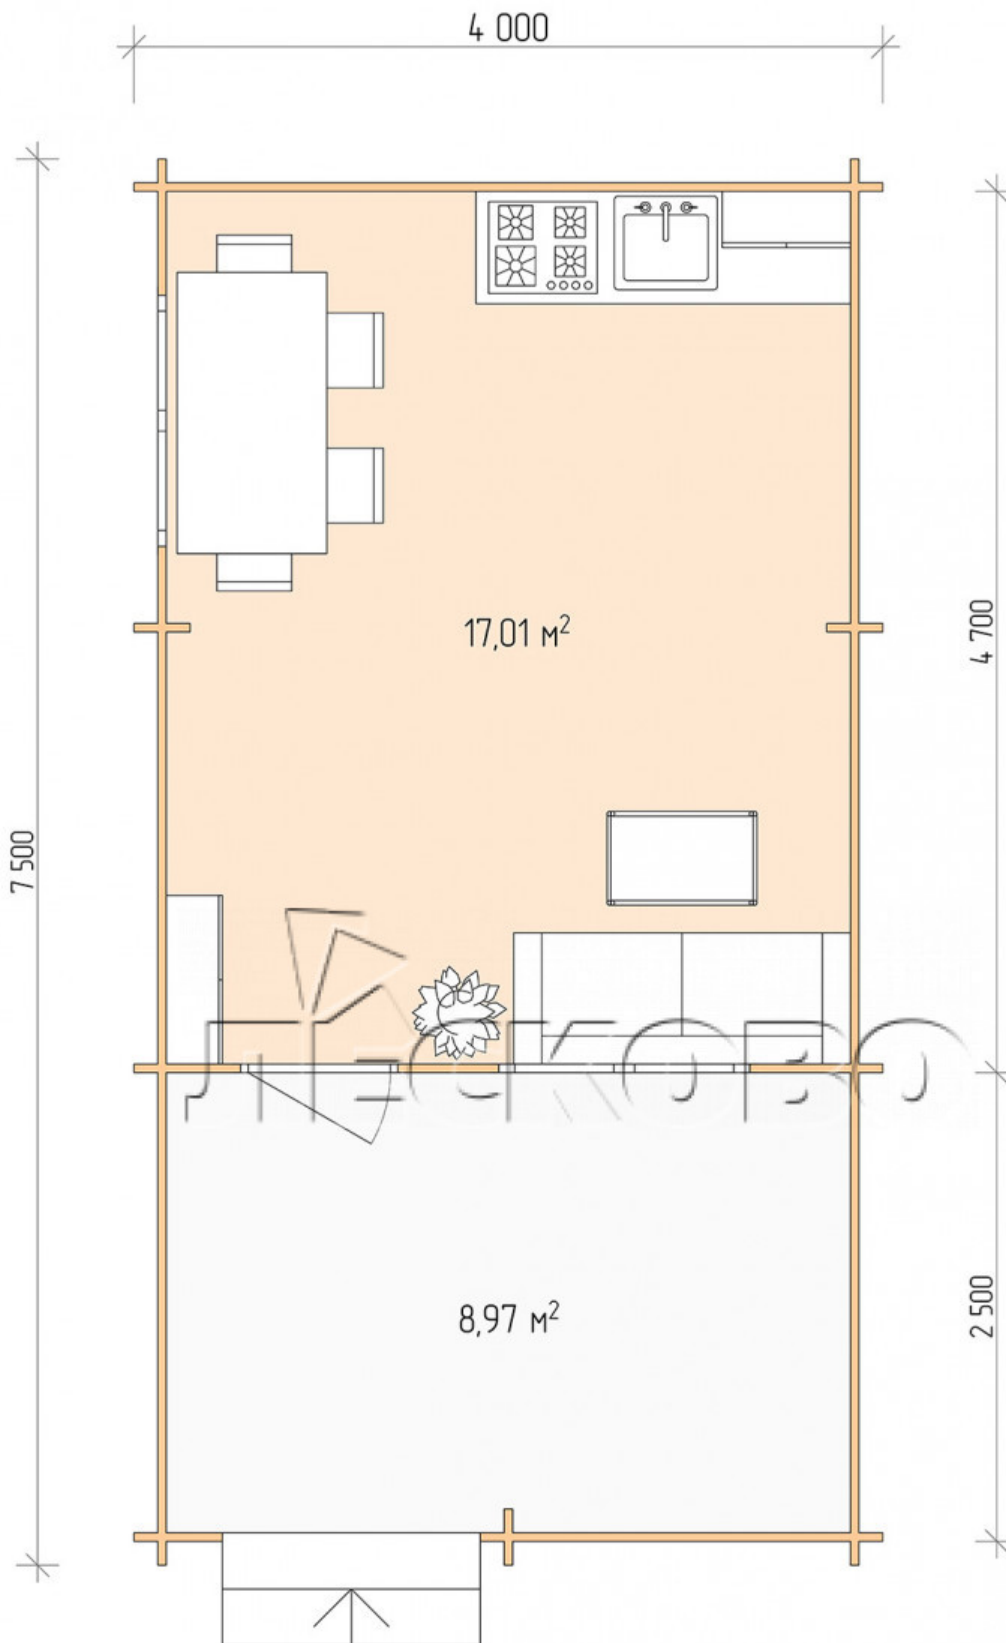

Log Cabin "DSV" series 4x5

Project Dimensions

4 × 5 / 27 m²

Full house set

4,867 €

Timber

45 MM

65 MM
+ 1,092 €

Project planning

Разрез

House Kit

- Wall kit: 44 × 145mm mini-chamber drying chamber with bowls for the project. The material of the tree is spruce, pine (GOST 8486). Humidity 12-14%. The height of the walls is 2.16 m;

- Logs, lower harness: board 45 × 145 mm chamber drying 10-12%;
- Floors: floorboard 35 mm, Chamber drying;
- Ceiling: imitation of a bar 20 × 135 mm, Chamber drying;
- Wooden windows, glass 4 mm, Single. Treatment with a colorless antiseptic. Hardware;

1.34×0.91 м.1 шт.

- Wooden doors;

0.84×1.885 м.

glass.1 шт.

7. Platbands: dry planed board 20 × 100 mm;

8. Roof: shingles.

9. Skirting board 35 mm.

+7 (4942) 499-770