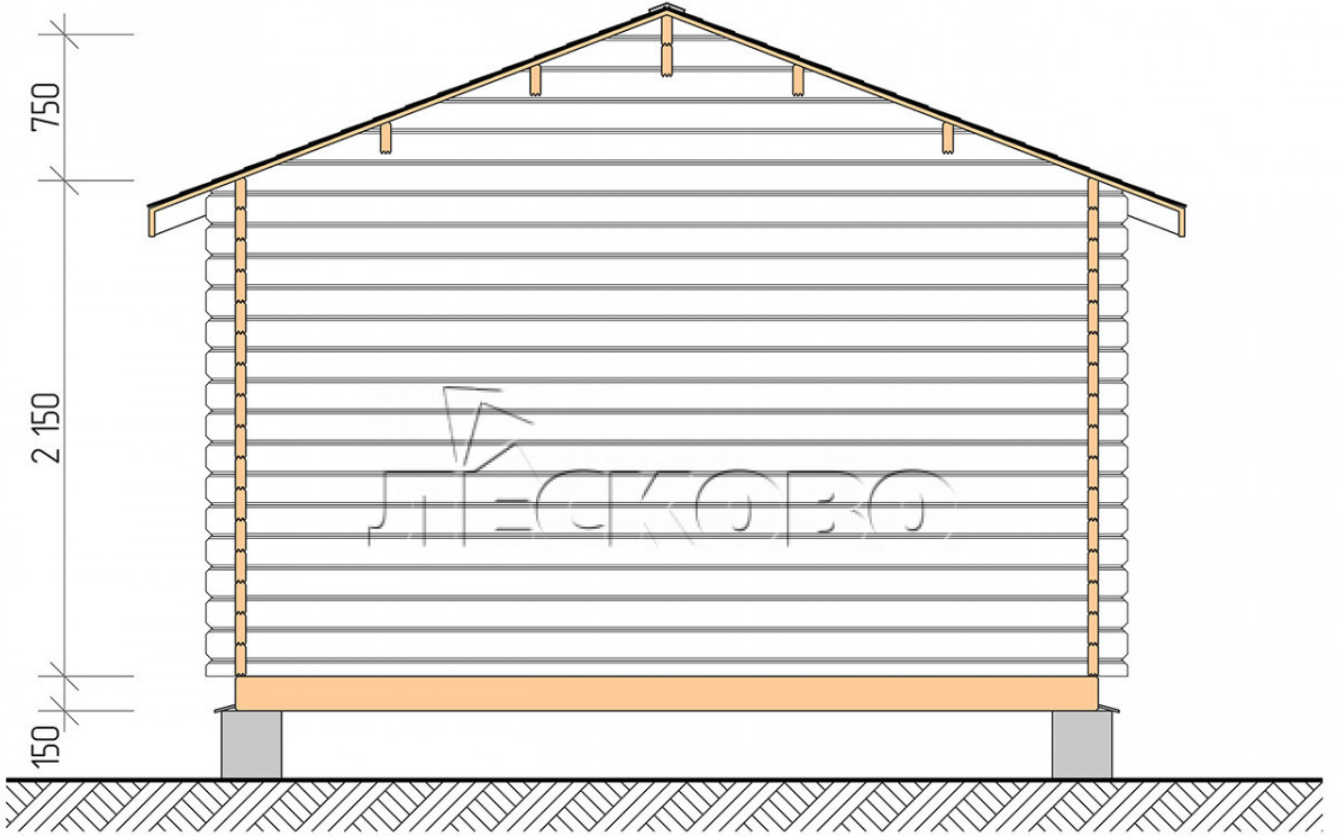

Log Cabin "DSV" series 4x5

Project Dimensions

4 × 5 / 27 m²

Full house set

5,067 €

Timber

45 MM

65 MM
+ 1,137 €

Project planning

Разрез

House Kit

- Wall kit: 44 × 145mm mini-chamber drying chamber with bowls for the project. The material of the tree is spruce, pine (GOST 8486). Humidity 12-14%. The height of the walls is 2.16 m;