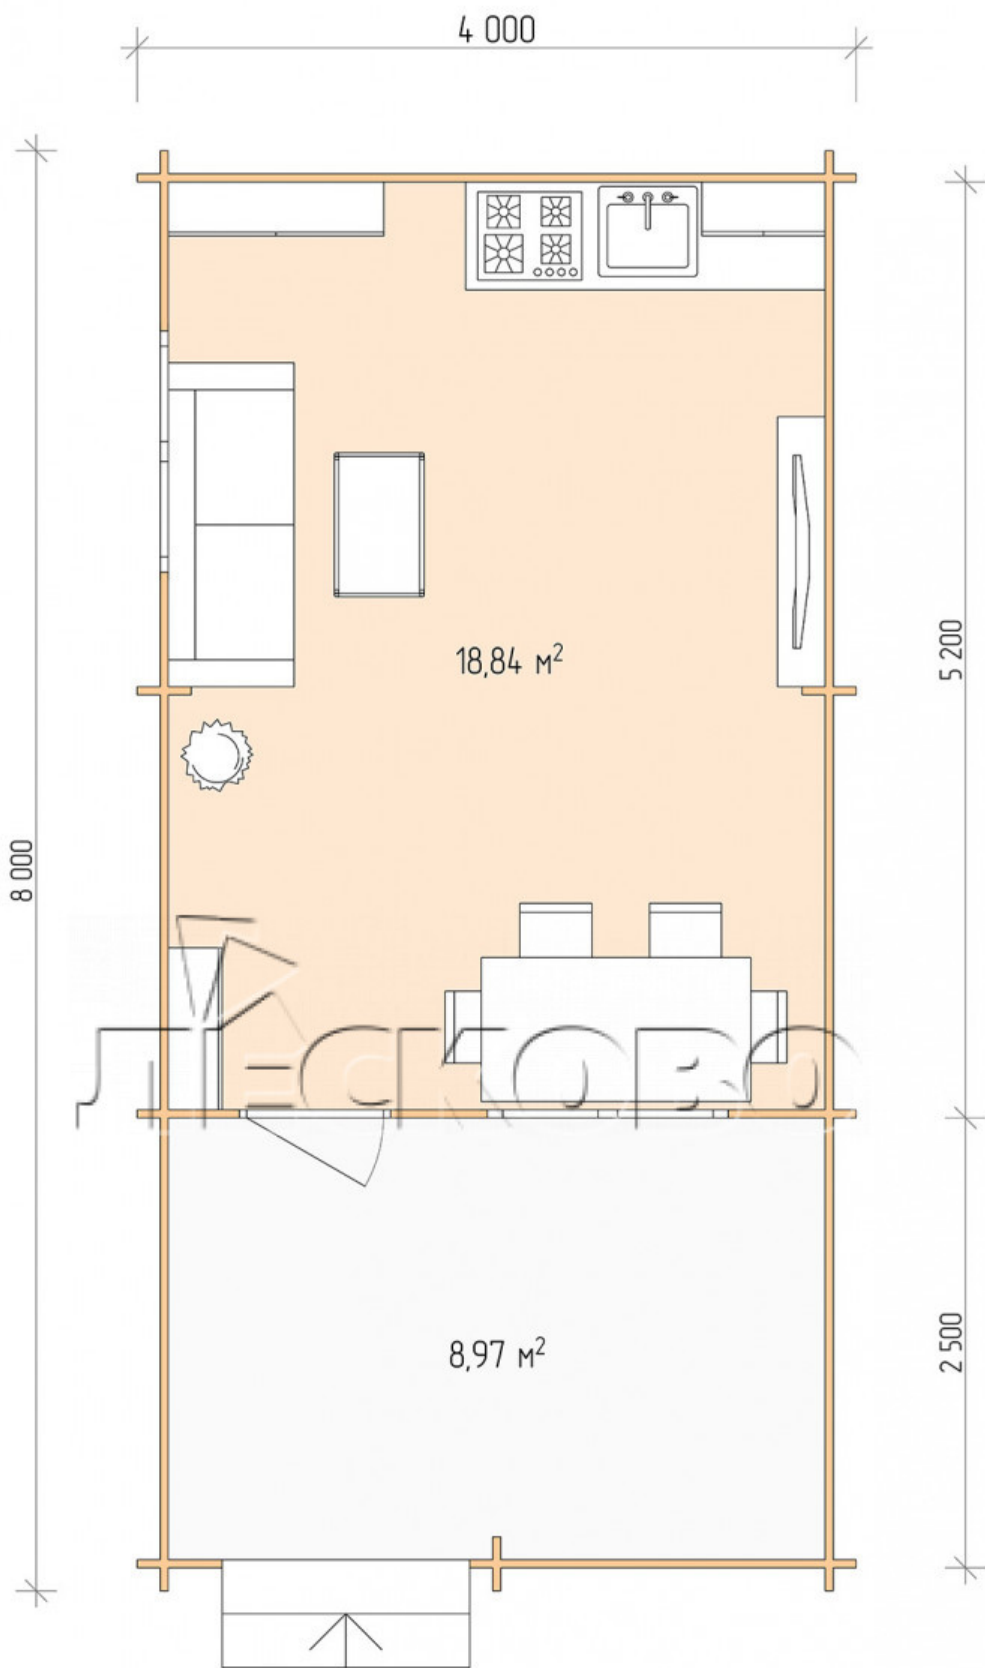

## Log Cabin "DSV" series 4×5.5

Project Dimensions

4 × 5.5 / 28.5 m<sup>2</sup>

Full house set

**5,174 €**

### Timber

45 MM

65 MM  
+ 1,166 €

# Разрез

## House Kit

- Wall kit: 44 × 145mm mini-chamber drying chamber with bowls for the project. The material of the tree is spruce, pine (GOST 8486). Humidity 12-14%. The height of the walls is 2.16 m;

- Logs, lower harness: board 45 × 145 mm chamber drying 10-12%;
- Floors: floorboard 35 mm, Chamber drying;
- Ceiling: imitation of a bar 20 × 135 mm, Chamber drying;
- Wooden windows, glass 4 mm, Single. Treatment with a colorless antiseptic. Hardware;