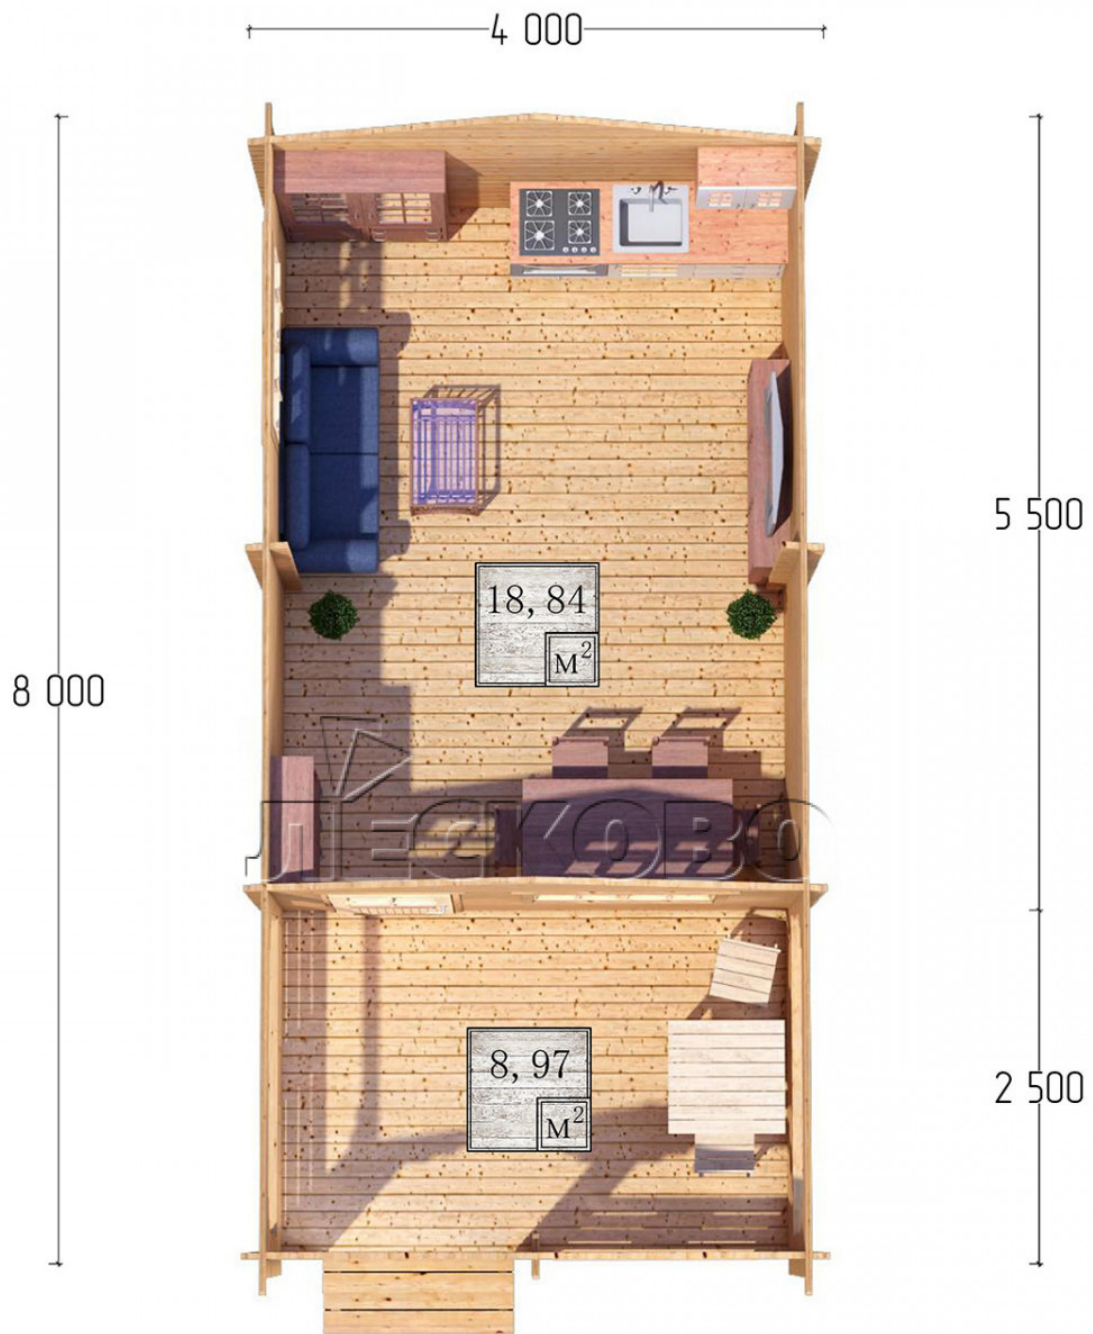

Log Cabin "DSV" series 4×5.5

Project Dimensions

4 × 5.5 / 28.5 m²

Full house set

4,434 €

Timber

45 MM

65 MM
+ 982 €

Project planning

Разрез

House Kit

- Wall kit: 44 × 145mm mini-chamber drying chamber with bowls for the project. The material of the tree is spruce, pine (GOST 8486). Humidity 12-14%. The height of the walls is 2.16 m;

- Logs, lower harness: board 45 × 145 mm chamber drying 10-12%;
- Floors: floorboard 35 mm, Chamber drying;
- Ceiling: imitation of a bar 20 × 135 mm, Chamber drying;
- Wooden windows, glass 4 mm, Single. Treatment with a colorless antiseptic. Hardware;

1.34×0.91 м.1 шт.

- Wooden doors;

0.84×1.885 м.

glass.1 шт.

7. Platbands: dry planed board 20 × 100 mm;

8. Roof: shingles.

9. Skirting board 35 mm.

+7 (4942) 499-770