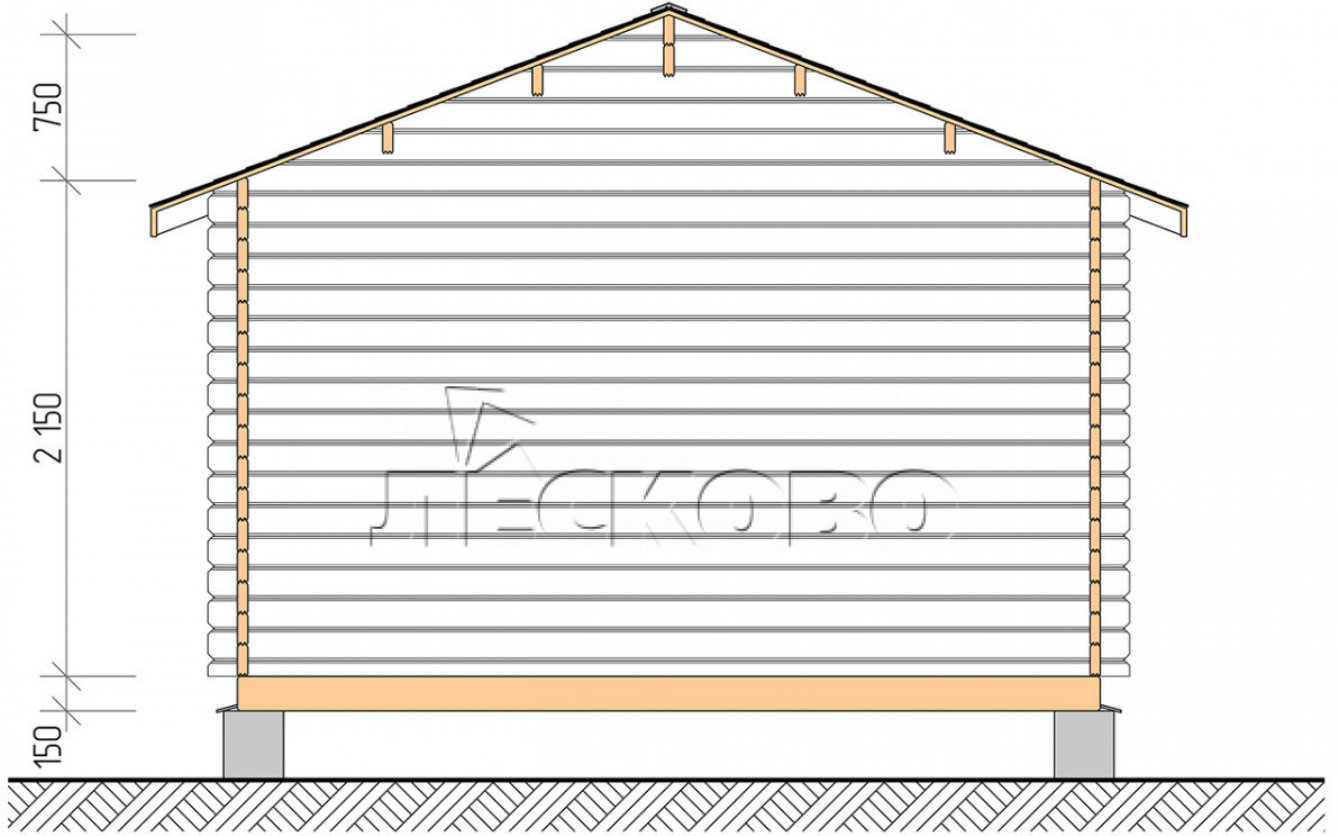

Log Cabin "DSV" series 4×5.5

Project Dimensions

4 × 5.5 / 28.5 m²

Full house set

4,434 €

Timber

45 MM

65 MM
+ 982 €

Project planning

Разрез

House Kit

- Wall kit: 44 × 145mm mini-chamber drying chamber with bowls for the project. The material of the tree is spruce, pine (GOST 8486). Humidity 12-14%. The height of the walls is 2.16 m;