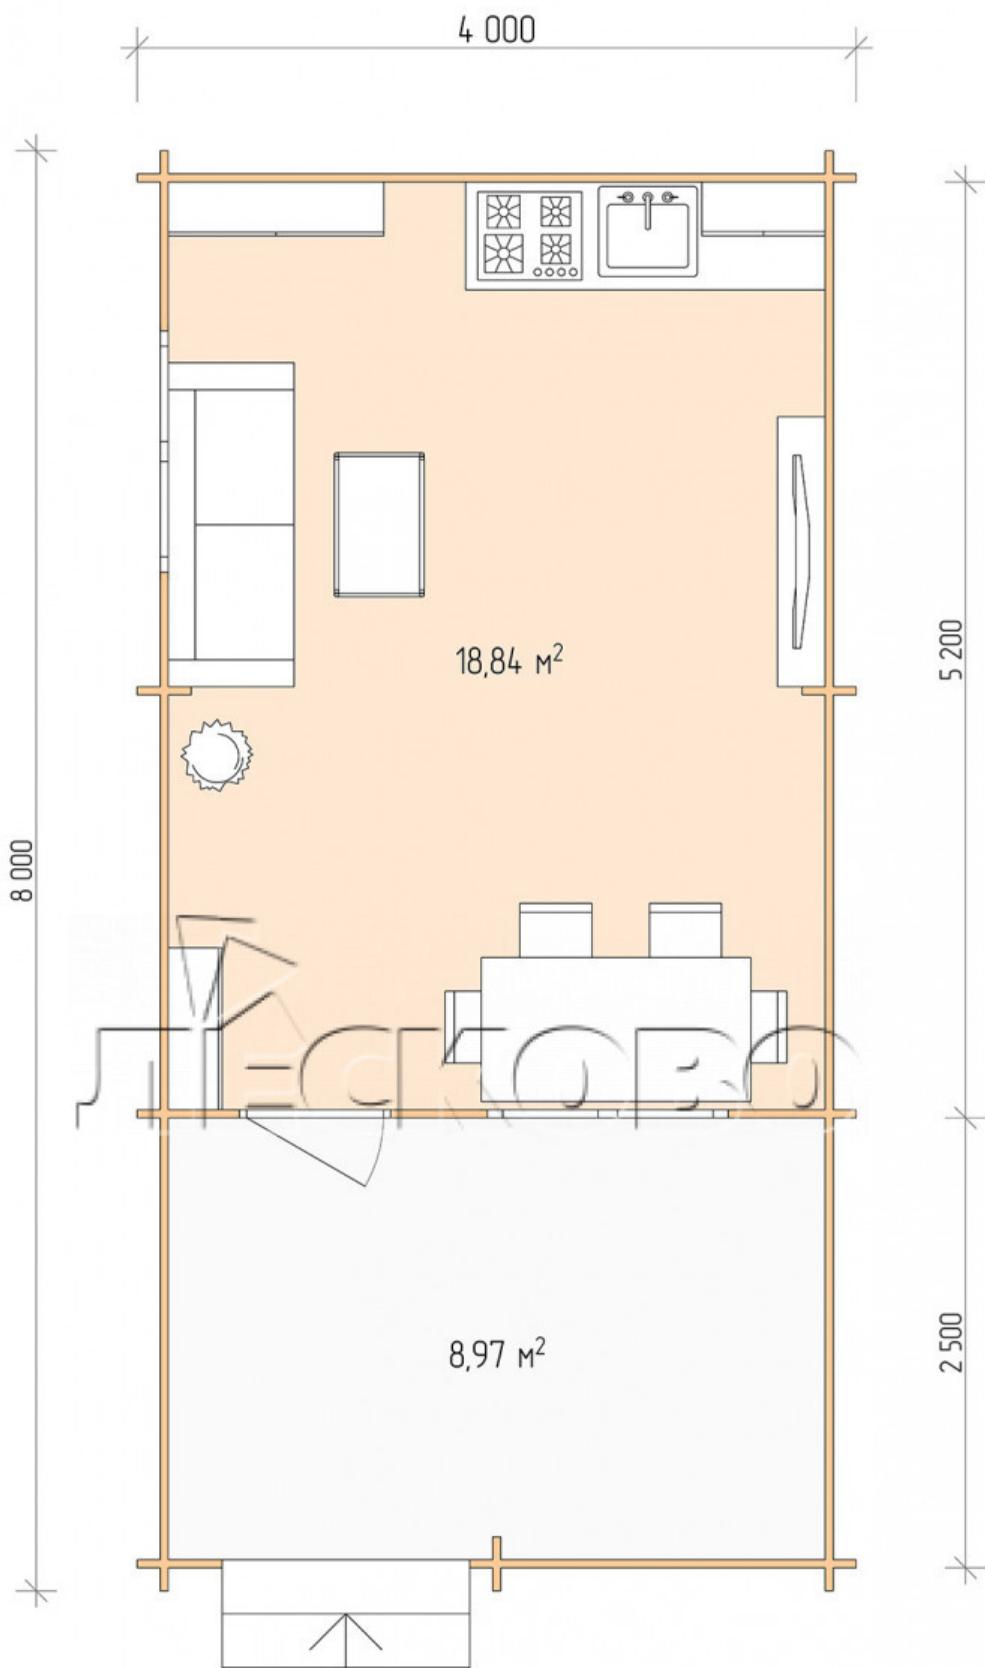

Log Cabin "DSV" series 4×5.5

Project Dimensions

4 × 5.5 / 28.5 m²

Full house set

4,434 €

Timber

45 MM

65 MM
+ 982 €

Project planning

Разрез

House Kit

- Wall kit: 44 × 145mm mini-chamber drying chamber with bowls for the project. The material of the tree is spruce, pine (GOST 8486). Humidity 12-14%. The height of the walls is 2.16 m;

- Logs, lower harness: board 45 × 145 mm chamber drying 10-12%;
- Floors: floorboard 35 mm, Chamber drying;
- Ceiling: imitation of a bar 20 × 135 mm, Chamber drying;
- Wooden windows, glass 4 mm, Single. Treatment with a colorless antiseptic. Hardware;

1.34×0.91 м.1 шт.

- Wooden doors;

0.84×1.885 м.

glass.1 шт.

7. Platbands: dry planed board 20 × 100 mm;

8. Roof: shingles.

9. Skirting board 35 mm.

+7 (4942) 499-770