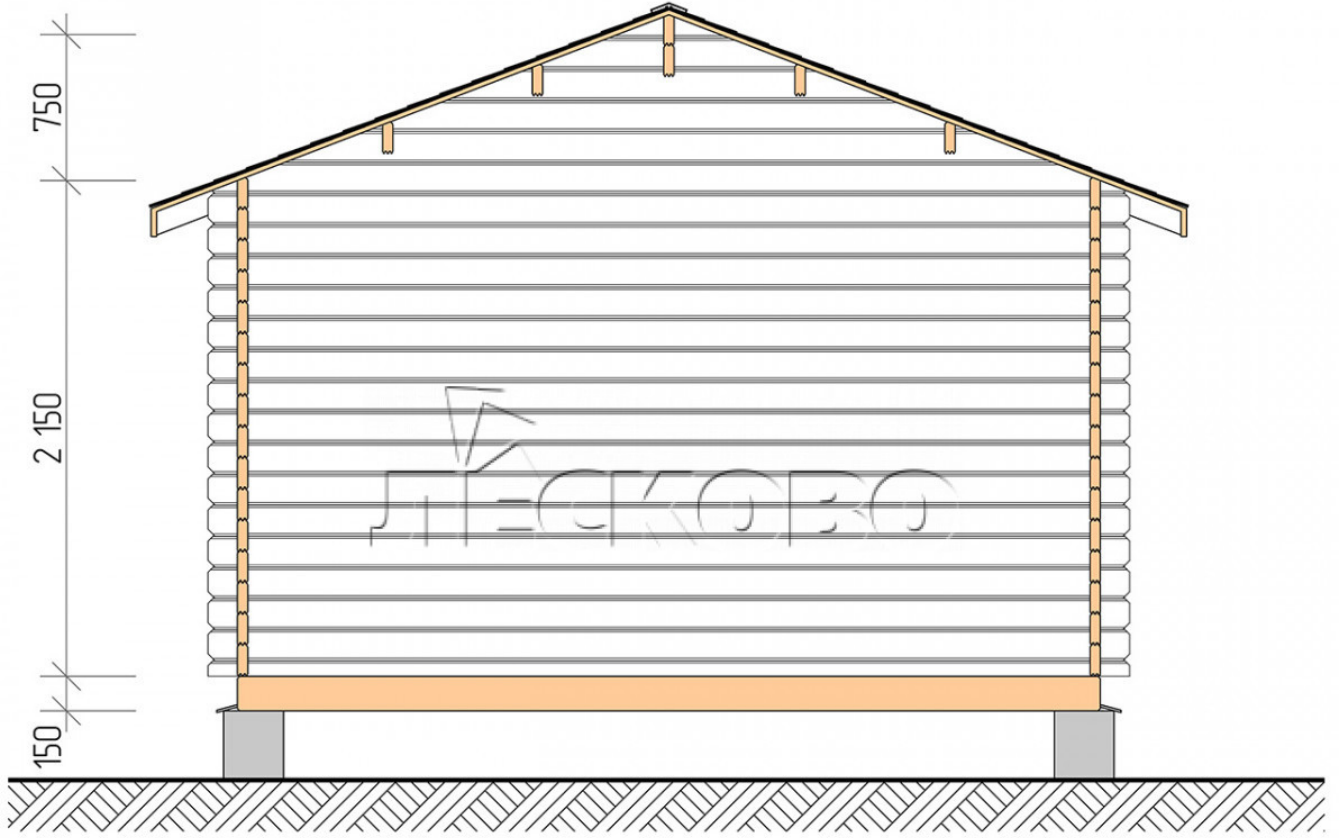

Log Cabin "DSV" series 4×5.5

Project Dimensions

4 × 5.5 / 28.5 m²

Full house set

4,039 €

Timber

45 MM

65 MM
+ 894 €

Project planning

Разрез

House Kit

- Wall kit: 44 × 145mm mini-chamber drying chamber with bowls for the project. The material of the tree is spruce, pine (GOST 8486). Humidity 12-14%. The height of the walls is 2.16 m;