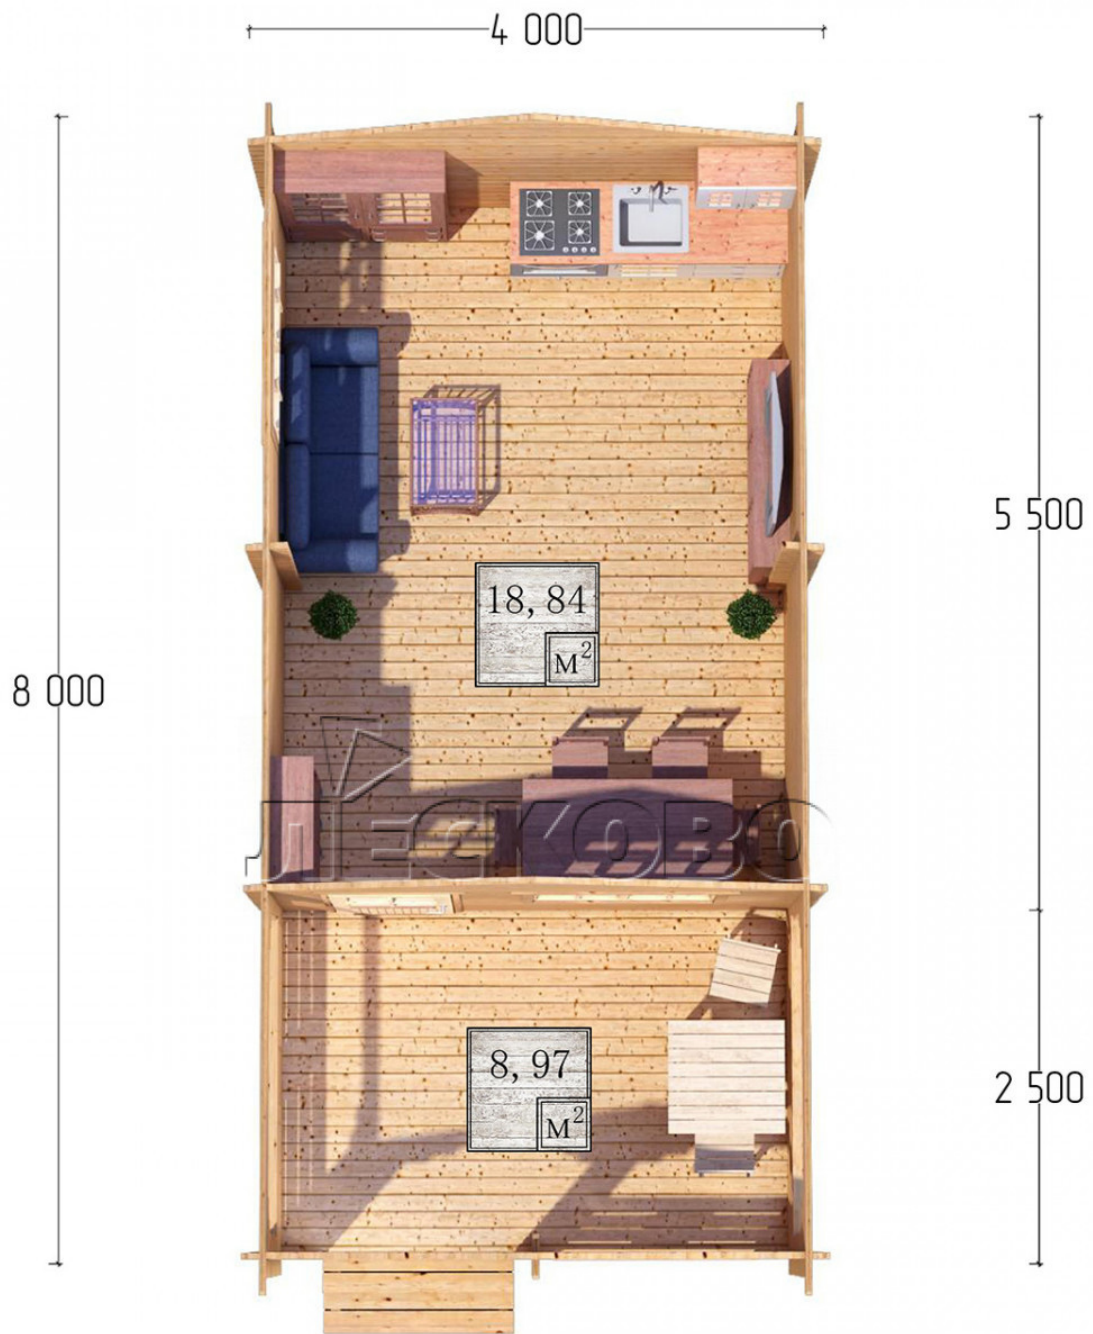

## Log Cabin "DSV" series 4×5.5

Project Dimensions

4 × 5.5 / 28.5 m<sup>2</sup>

Full house set

**5,174 €**

### Timber

45 MM

65 MM  
+ 1,166 €

## Project planning

## House Kit

- Wall kit: 44 × 145mm mini-chamber drying chamber with bowls for the project. The material of the tree is spruce, pine (GOST 8486). Humidity 12-14%. The height of the walls is 2.16 m;

- Logs, lower harness: board 45 × 145 mm chamber drying 10-12%;
- Floors: floorboard 35 mm, Chamber drying;
- Ceiling: imitation of a bar 20 × 135 mm, Chamber drying;
- Wooden windows, glass 4 mm, Single. Treatment with a colorless antiseptic. Hardware;