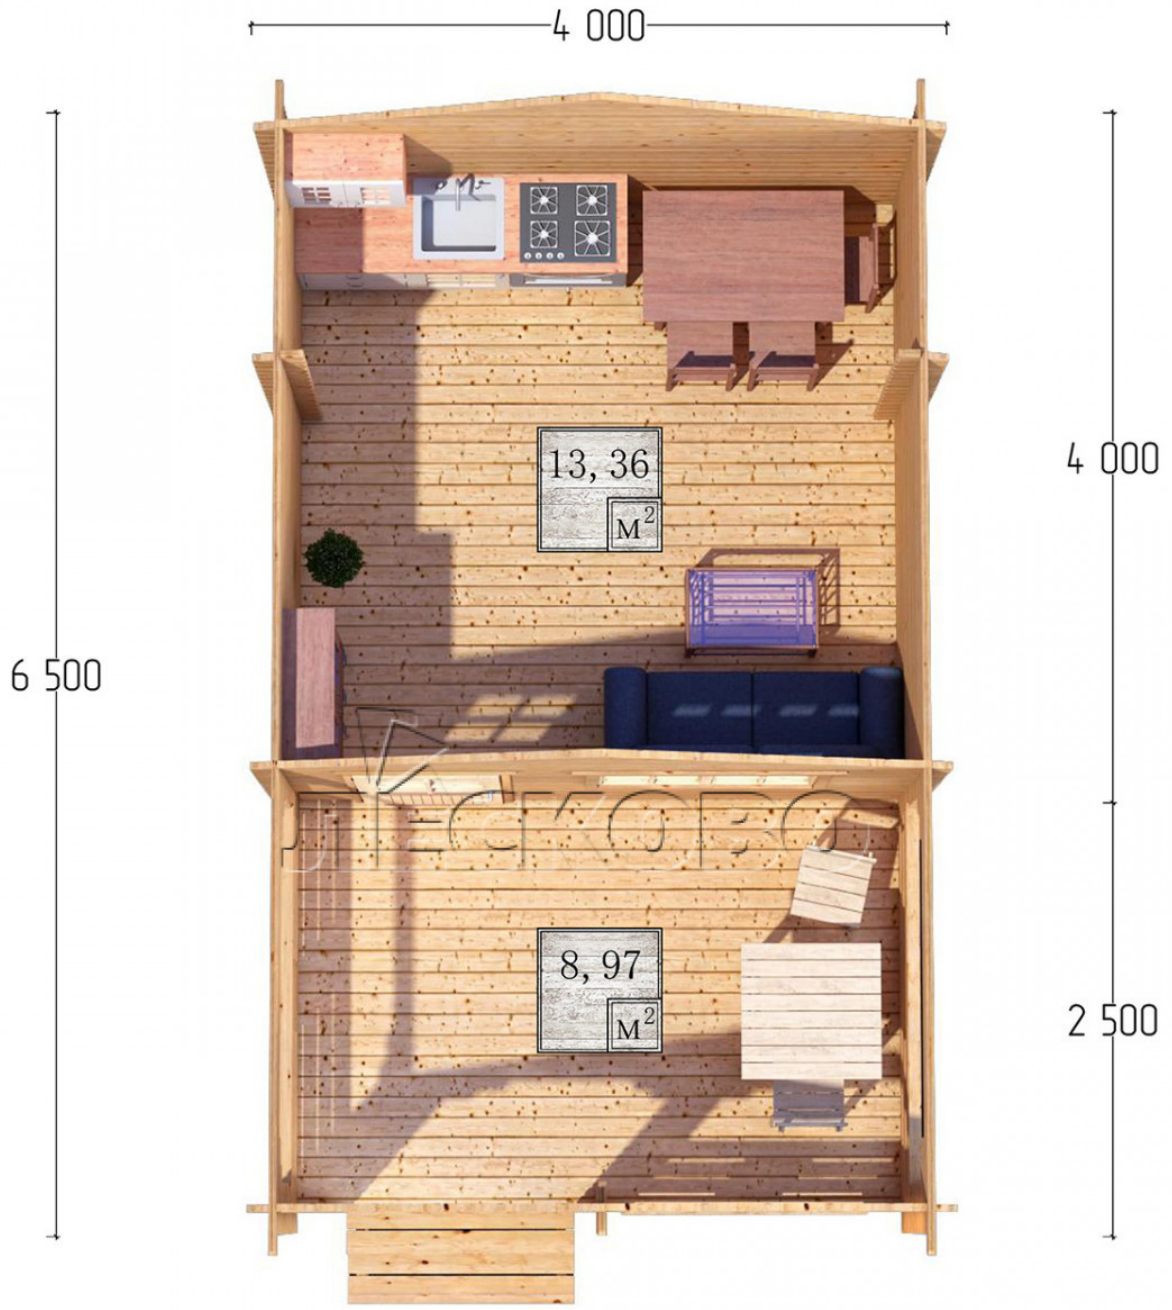

Log Cabin "DSV" series 4x4

Project Dimensions

4 × 4 / 23 m²

Full house set

3,437 €

Timber

45 MM

65 MM
+ 783 €

Project planning

Разрез

House Kit

- Wall kit: 44 × 145mm mini-chamber drying chamber with bowls for the project. The material of the tree is spruce, pine (GOST 8486). Humidity 12-14%. The height of the walls is 2.16 m;

- Logs, lower harness: board 45 × 145 mm chamber drying 10-12%;
- Floors: floorboard 35 mm, Chamber drying;
- Ceiling: imitation of a bar 20 × 135 mm, Chamber drying;
- Wooden windows, glass 4 mm, Single. Treatment with a colorless antiseptic. Hardware;

1.34×0.91 м.1 шт.

- Wooden doors;

0.84×1.885 м.

glass.1 шт.

7. Platbands: dry planed board 20 × 100 mm;

8. Roof: shingles.

9. Skirting board 35 mm.

+7 (4942) 499-770