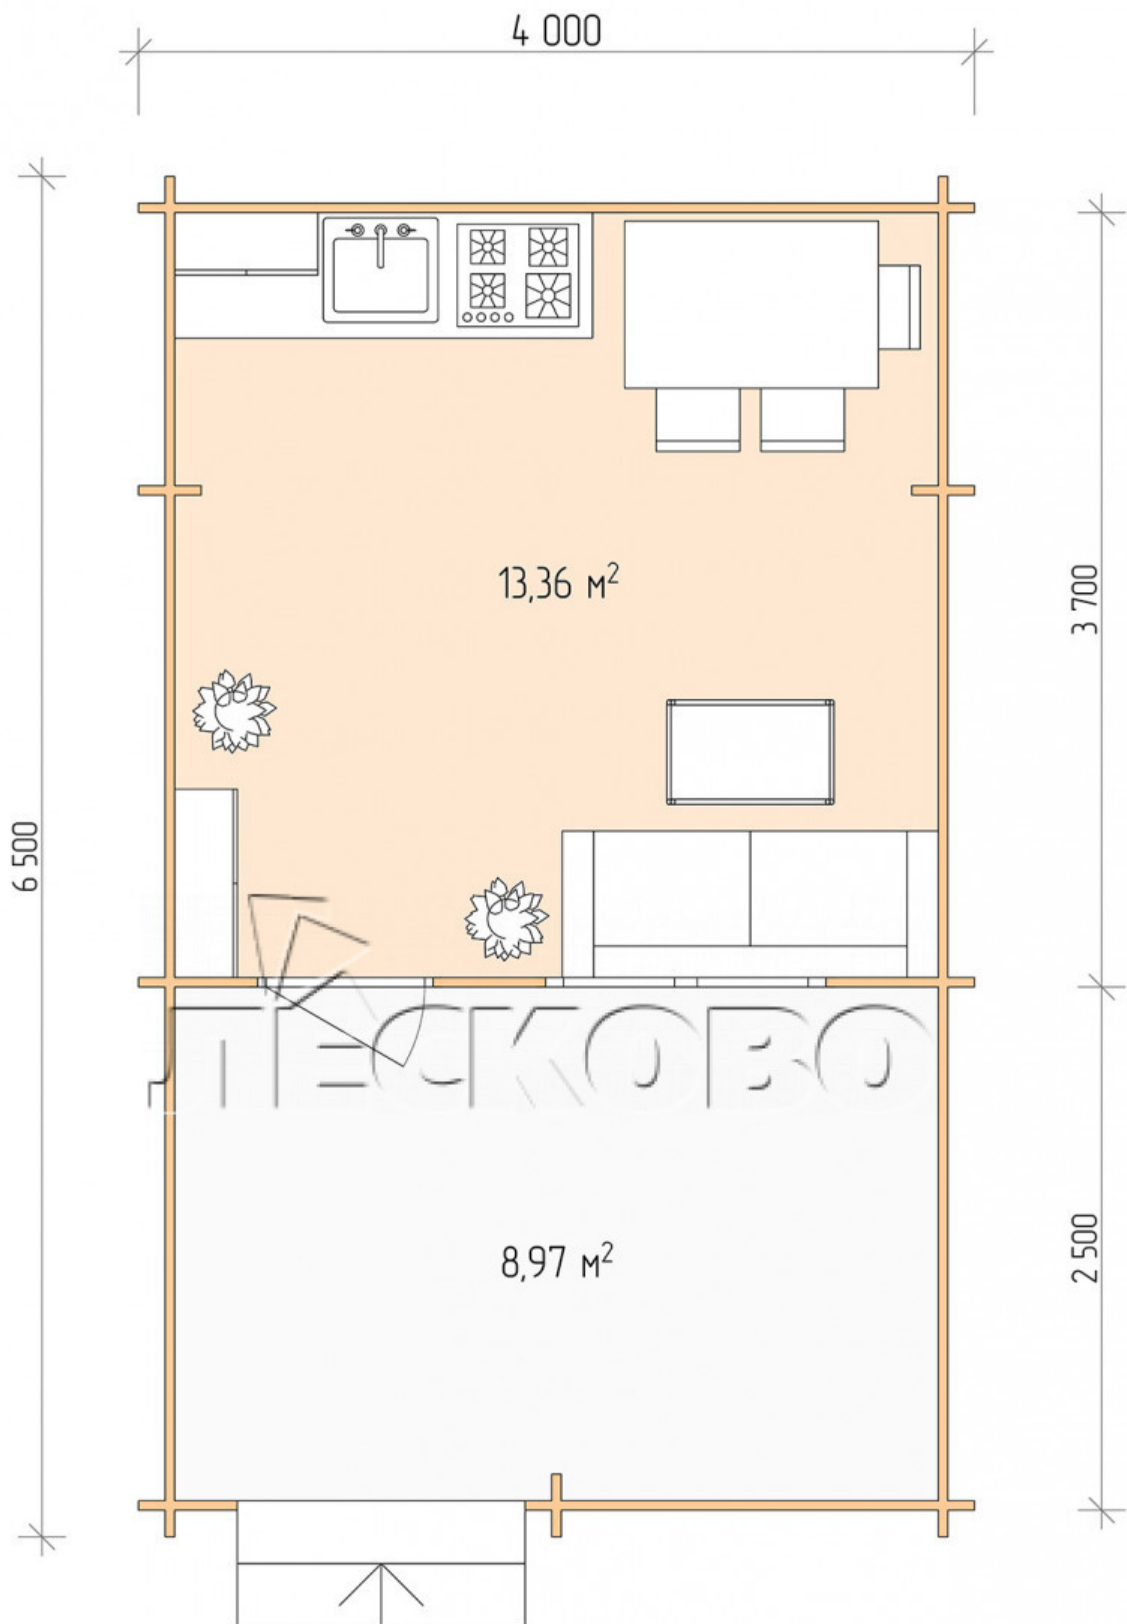

Log Cabin "DSV" series 4x4

Project Dimensions

4 × 4 / 23 m²

Full house set

3,437 €

Timber

45 MM

65 MM
+ 783 €

Project planning

Разрез

House Kit

- Wall kit: 44 × 145mm mini-chamber drying chamber with bowls for the project. The material of the tree is spruce, pine (GOST 8486). Humidity 12-14%. The height of the walls is 2.16 m;

- Logs, lower harness: board 45 × 145 mm chamber drying 10-12%;
- Floors: floorboard 35 mm, Chamber drying;
- Ceiling: imitation of a bar 20 × 135 mm, Chamber drying;
- Wooden windows, glass 4 mm, Single. Treatment with a colorless antiseptic. Hardware;

1.34×0.91 м.1 шт.

- Wooden doors;

0.84×1.885 м.

glass.1 шт.

7. Platbands: dry planed board 20 × 100 mm;

8. Roof: shingles.

9. Skirting board 35 mm.

+7 (4942) 499-770