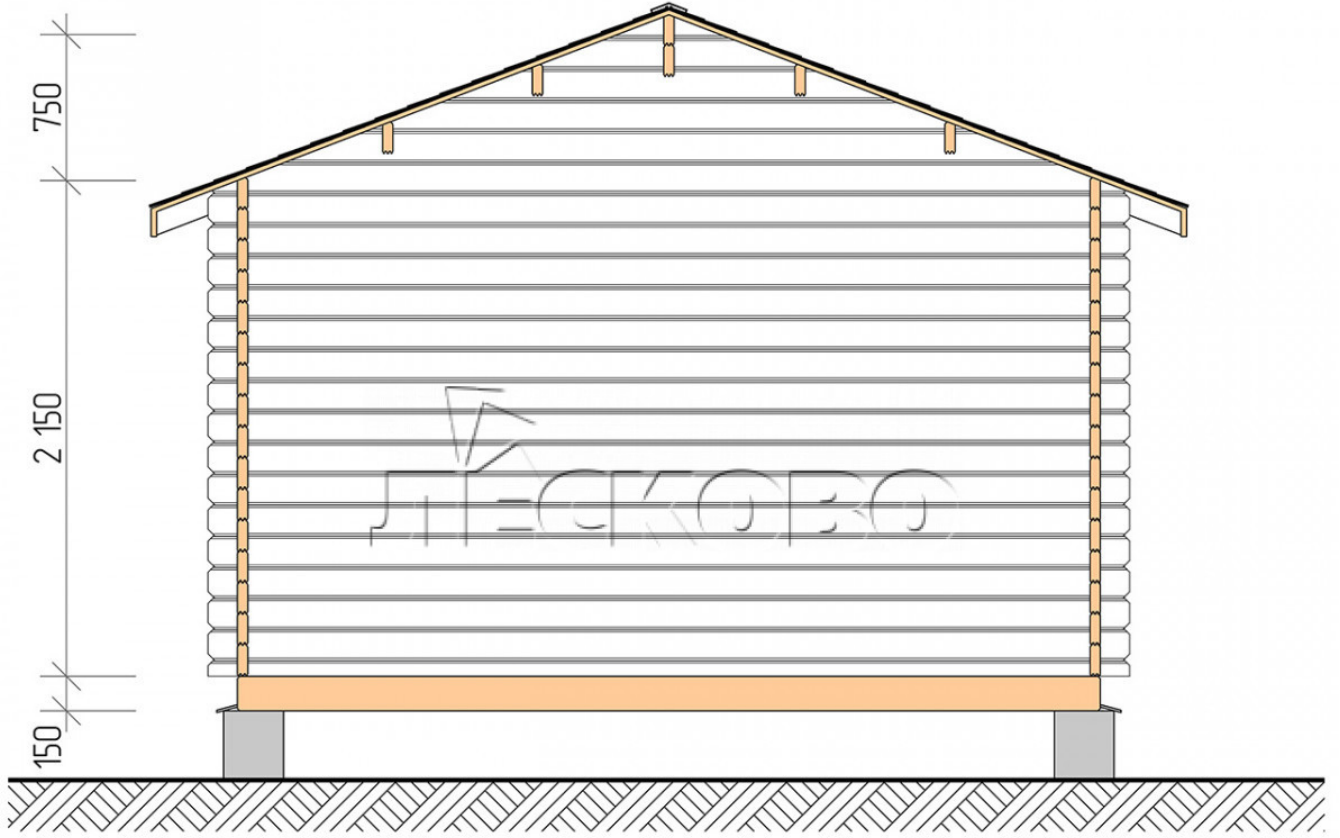

Log Cabin "DSV" series 4x4

Project Dimensions

4 × 4 / 23 m²

Full house set

3,437 €

Timber

45 MM

65 MM
+ 783 €

Project planning

Разрез

House Kit

- Wall kit: 44 × 145mm mini-chamber drying chamber with bowls for the project. The material of the tree is spruce, pine (GOST 8486). Humidity 12-14%. The height of the walls is 2.16 m;