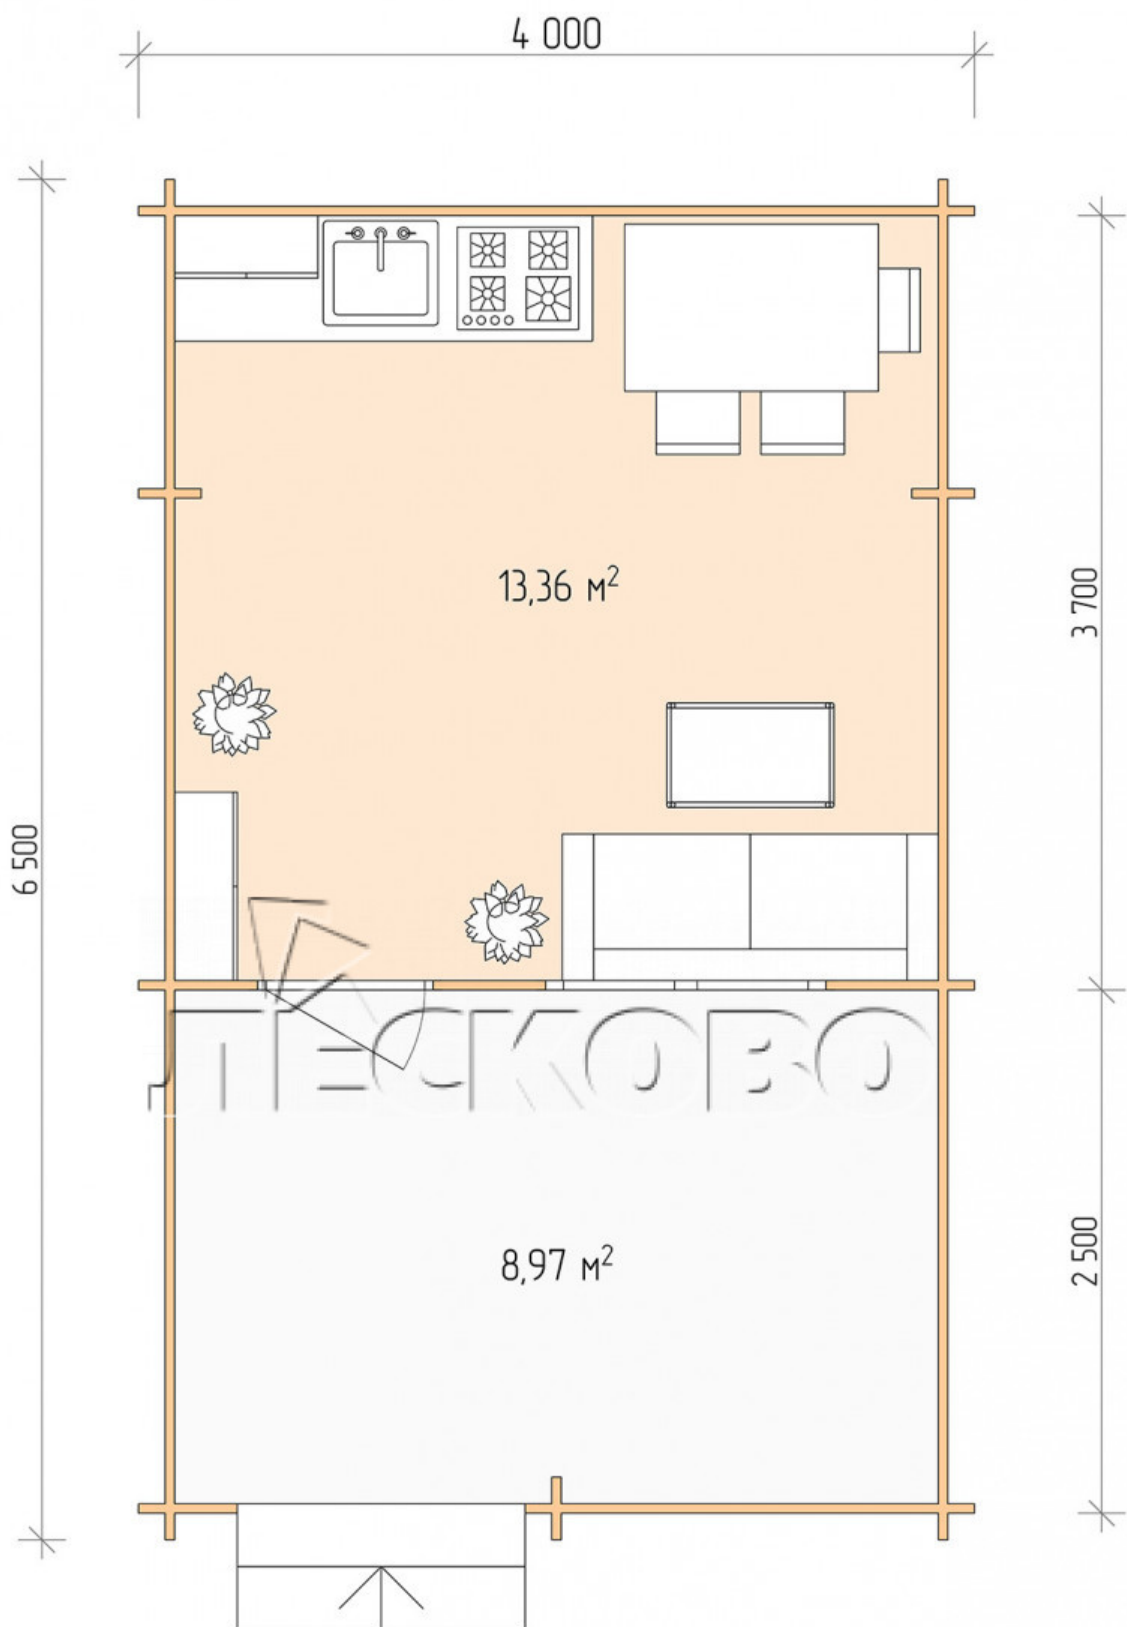

## Log Cabin "DSV" series 4x4

Project Dimensions

4 × 4 / 23 m<sup>2</sup>

Full house set

**4,294 €**

### Timber

45 MM

65 MM  
+ 999 €

# Разрез

## House Kit

- Wall kit: 44 × 145mm mini-chamber drying chamber with bowls for the project. The material of the tree is spruce, pine (GOST 8486). Humidity 12-14%. The height of the walls is 2.16 m;

- Logs, lower harness: board 45 × 145 mm chamber drying 10-12%;
- Floors: floorboard 35 mm, Chamber drying;
- Ceiling: imitation of a bar 20 × 135 mm, Chamber drying;
- Wooden windows, glass 4 mm, Single. Treatment with a colorless antiseptic. Hardware;