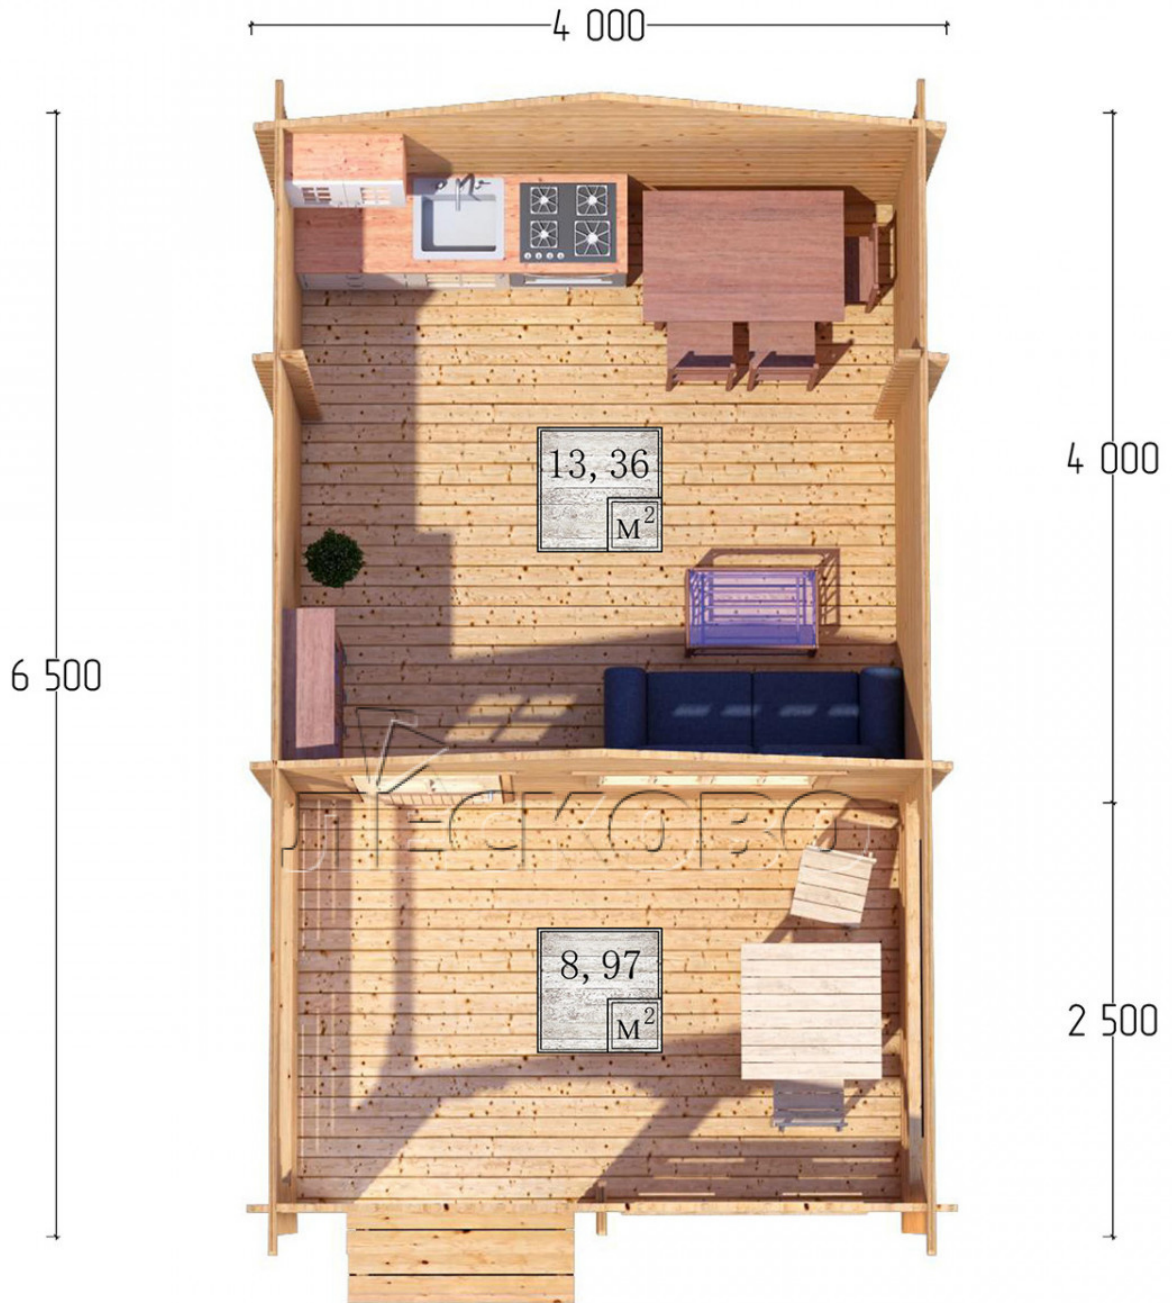

## Log Cabin "DSV" series 4x4

Project Dimensions

4 × 4 / 23 m<sup>2</sup>

Full house set

**4,294 €**

### Timber

45 MM

65 MM  
+ 999 €

# Разрез

## House Kit

- Wall kit: 44 × 145mm mini-chamber drying chamber with bowls for the project. The material of the tree is spruce, pine (GOST 8486). Humidity 12-14%. The height of the walls is 2.16 m;

- Logs, lower harness: board 45 × 145 mm chamber drying 10-12%;
- Floors: floorboard 35 mm, Chamber drying;
- Ceiling: imitation of a bar 20 × 135 mm, Chamber drying;
- Wooden windows, glass 4 mm, Single. Treatment with a colorless antiseptic. Hardware;