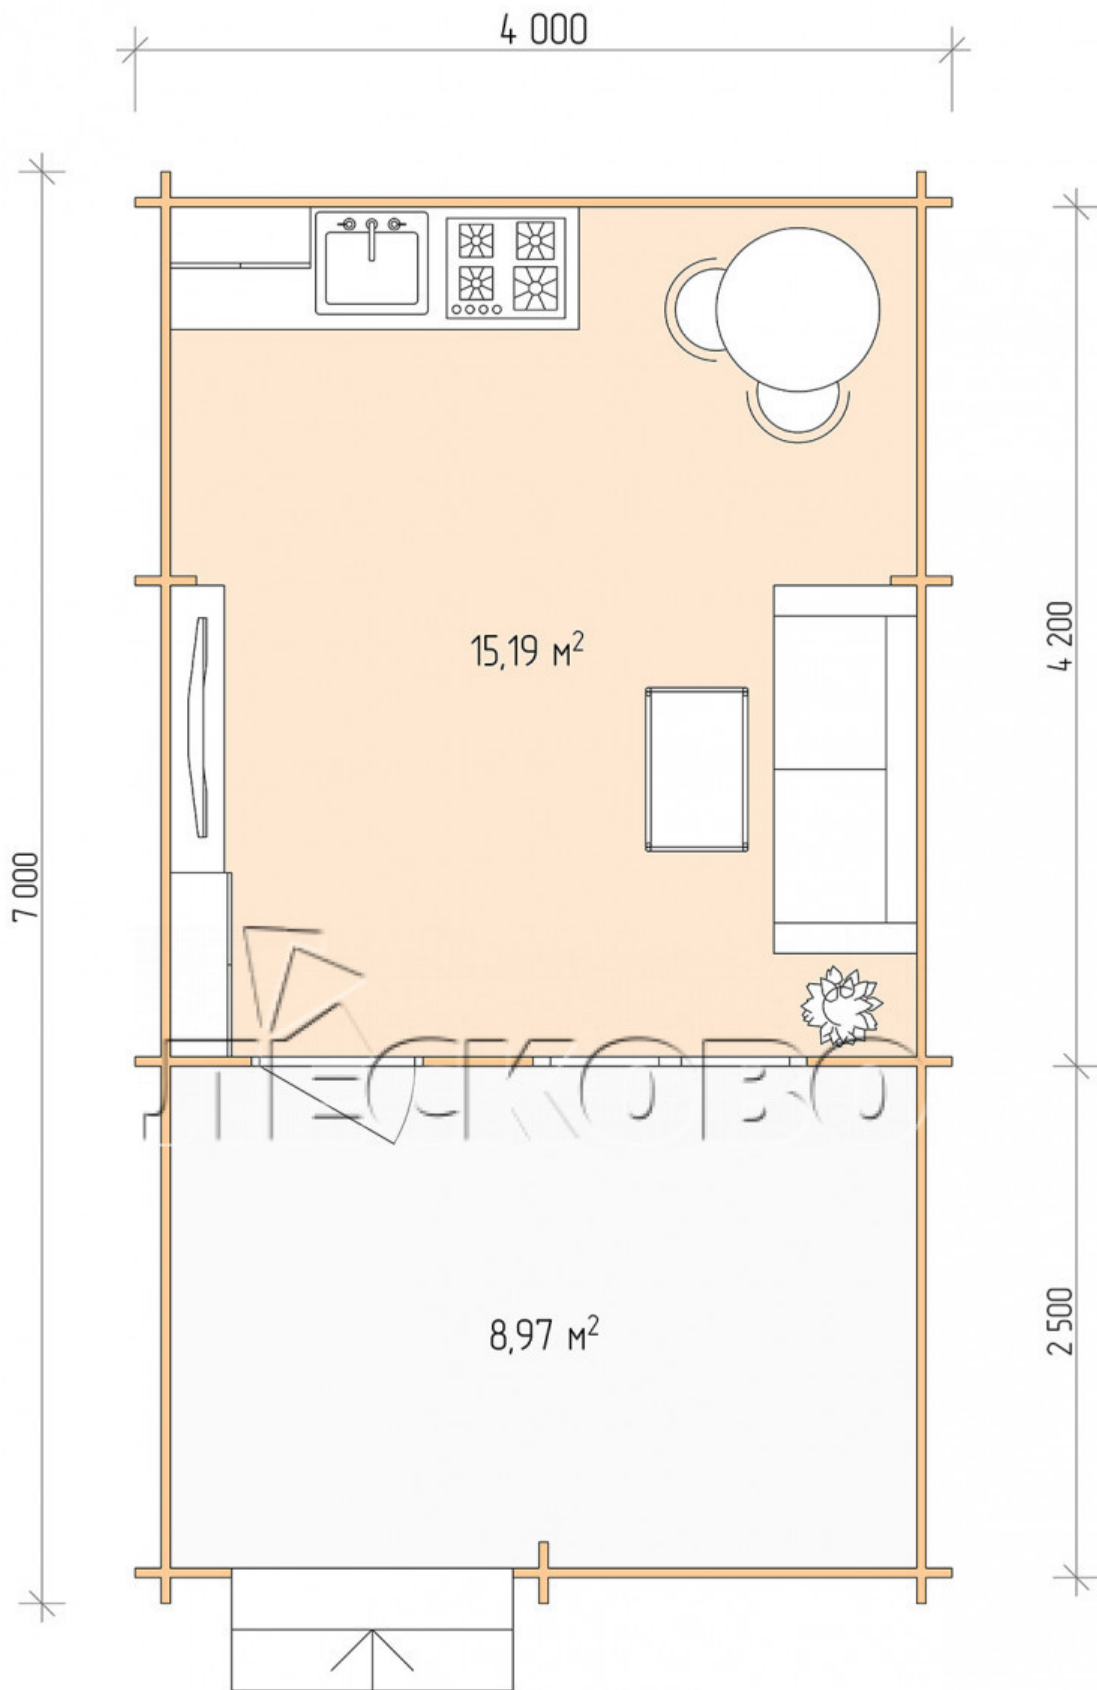

Log Cabin "DSV" series 4×4.5

Project Dimensions

4 × 4.5 / 24.8 m²

Full house set

3,910 €

Timber

45 MM

65 MM
+ 867 €

Project planning

Разрез

House Kit

- Wall kit: 44 × 145mm mini-chamber drying chamber with bowls for the project. The material of the tree is spruce, pine (GOST 8486). Humidity 12-14%. The height of the walls is 2.16 m;

- Logs, lower harness: board 45 × 145 mm chamber drying 10-12%;
- Floors: floorboard 35 mm, Chamber drying;
- Ceiling: imitation of a bar 20 × 135 mm, Chamber drying;
- Wooden windows, glass 4 mm, Single. Treatment with a colorless antiseptic. Hardware;

1.34×0.91 м.1 шт.

- Wooden doors;

0.84×1.885 м.

glass.1 шт.

7. Platbands: dry planed board 20 × 100 mm;

8. Roof: shingles.

9. Skirting board 35 mm.

+7 (4942) 499-770