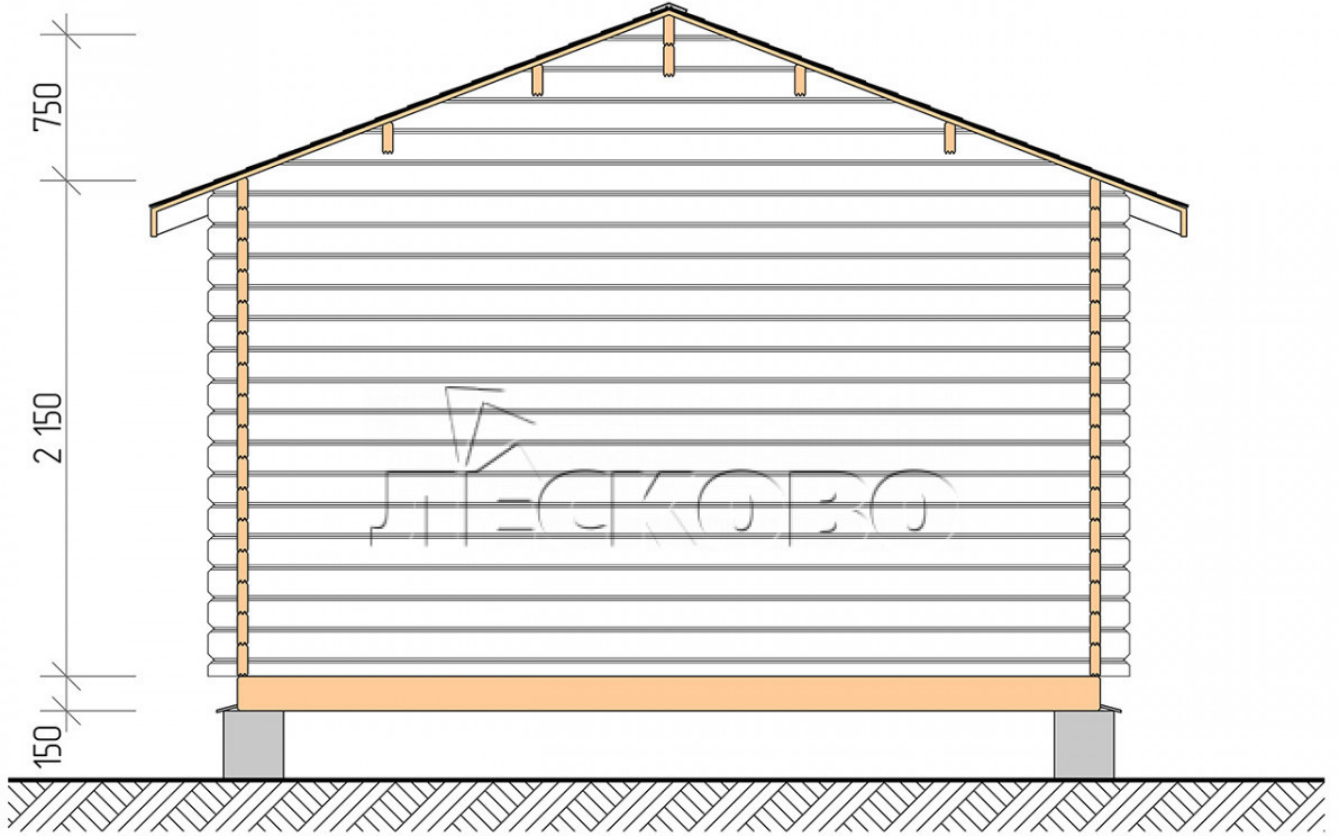

Log Cabin "DSV" series 4×4.5

Project Dimensions

4 × 4.5 / 24.8 m²

Full house set

4,055 €

Timber

45 MM

65 MM
+ 900 €

Project planning

Разрез

House Kit

- Wall kit: 44 × 145mm mini-chamber drying chamber with bowls for the project. The material of the tree is spruce, pine (GOST 8486). Humidity 12-14%. The height of the walls is 2.16 m;