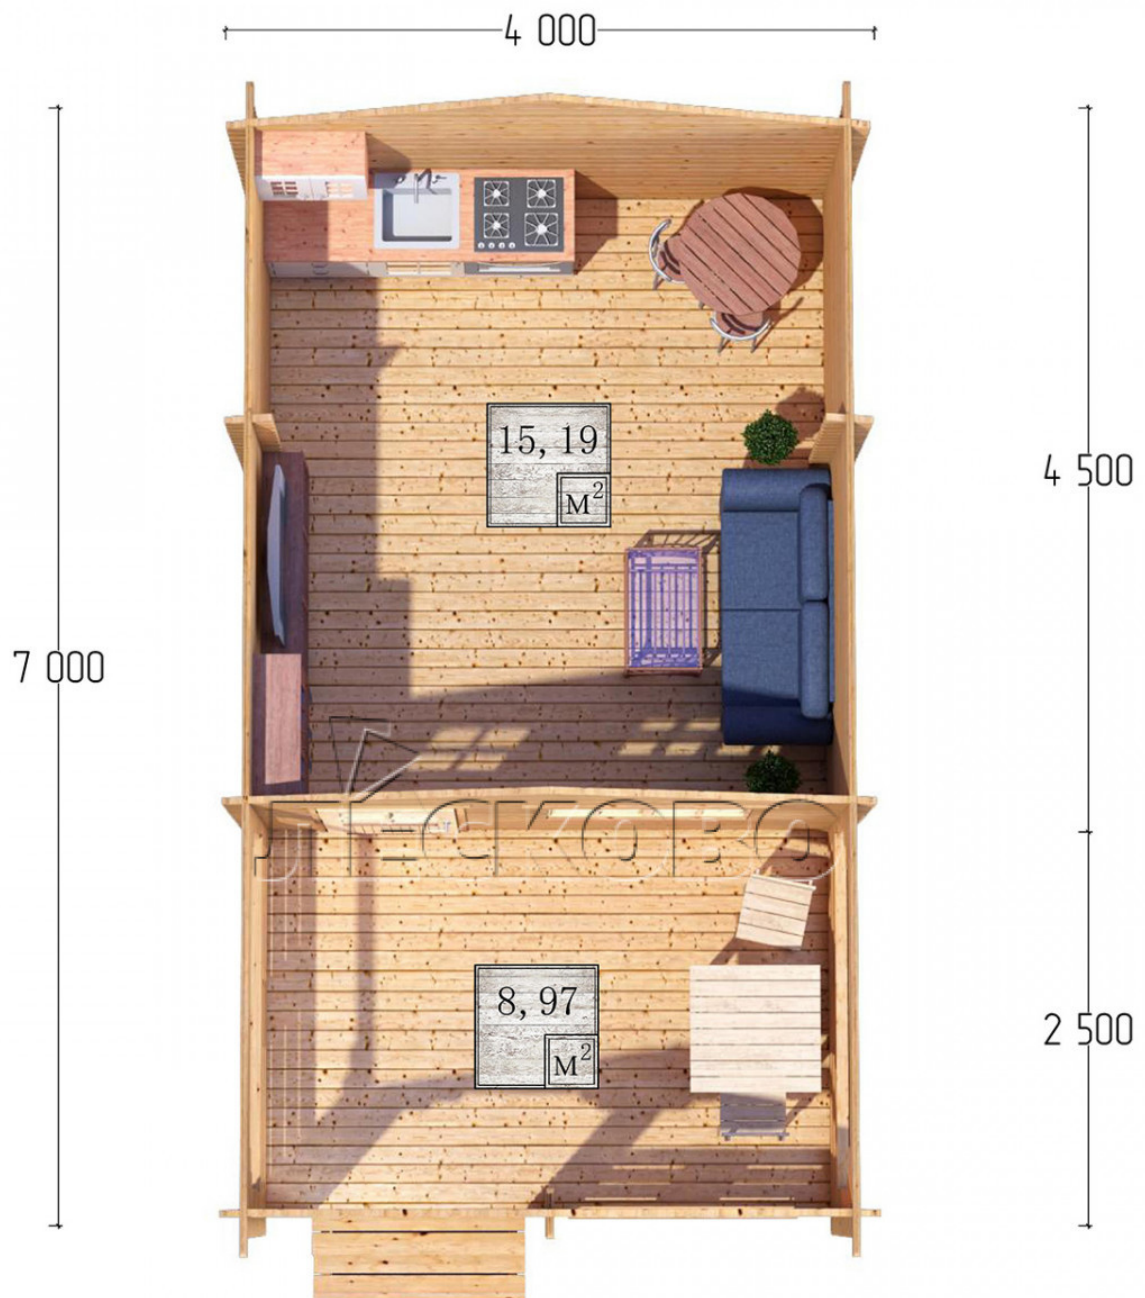

Log Cabin "DSV" series 4×4.5

Project Dimensions

4 × 4.5 / 24.8 m²

Full house set

4,055 €

Timber

45 MM

65 MM
+ 900 €

Project planning

Разрез

House Kit

- Wall kit: 44 × 145mm mini-chamber drying chamber with bowls for the project. The material of the tree is spruce, pine (GOST 8486). Humidity 12-14%. The height of the walls is 2.16 m;

- Logs, lower harness: board 45 × 145 mm chamber drying 10-12%;
- Floors: floorboard 35 mm, Chamber drying;
- Ceiling: imitation of a bar 20 × 135 mm, Chamber drying;
- Wooden windows, glass 4 mm, Single. Treatment with a colorless antiseptic. Hardware;

1.34×0.91 м.1 шт.

- Wooden doors;

0.84×1.885 м.

glass.1 шт.

7. Platbands: dry planed board 20 × 100 mm;

8. Roof: shingles.

9. Skirting board 35 mm.

+7 (4942) 499-770