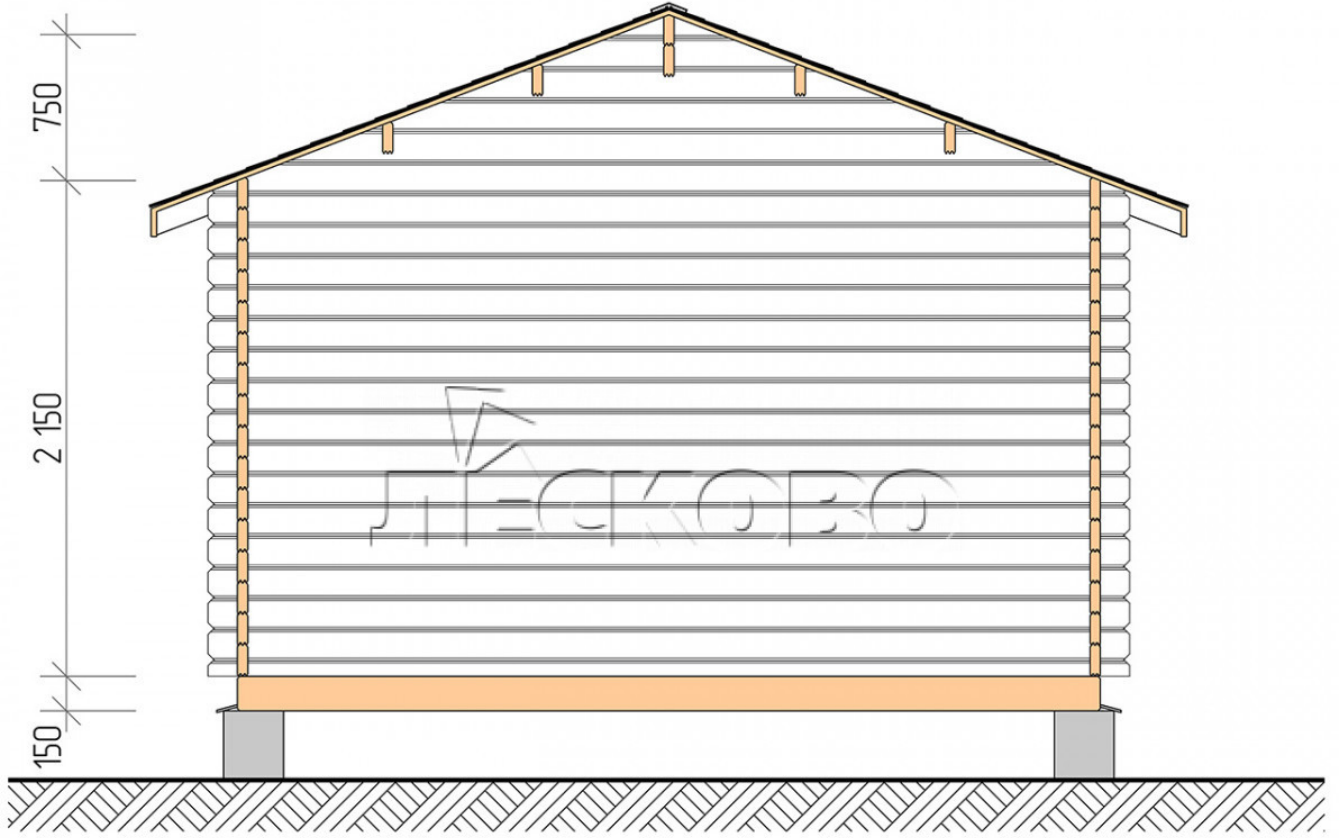

Log Cabin "DSV" series 4×4.5

Project Dimensions

4 × 4.5 / 24.8 m²

Full house set

4,745 €

Timber

45 MM

65 MM
+ 1,068 €

Project planning

Разрез

House Kit

- Wall kit: 44 × 145mm mini-chamber drying chamber with bowls for the project. The material of the tree is spruce, pine (GOST 8486). Humidity 12-14%. The height of the walls is 2.16 m;