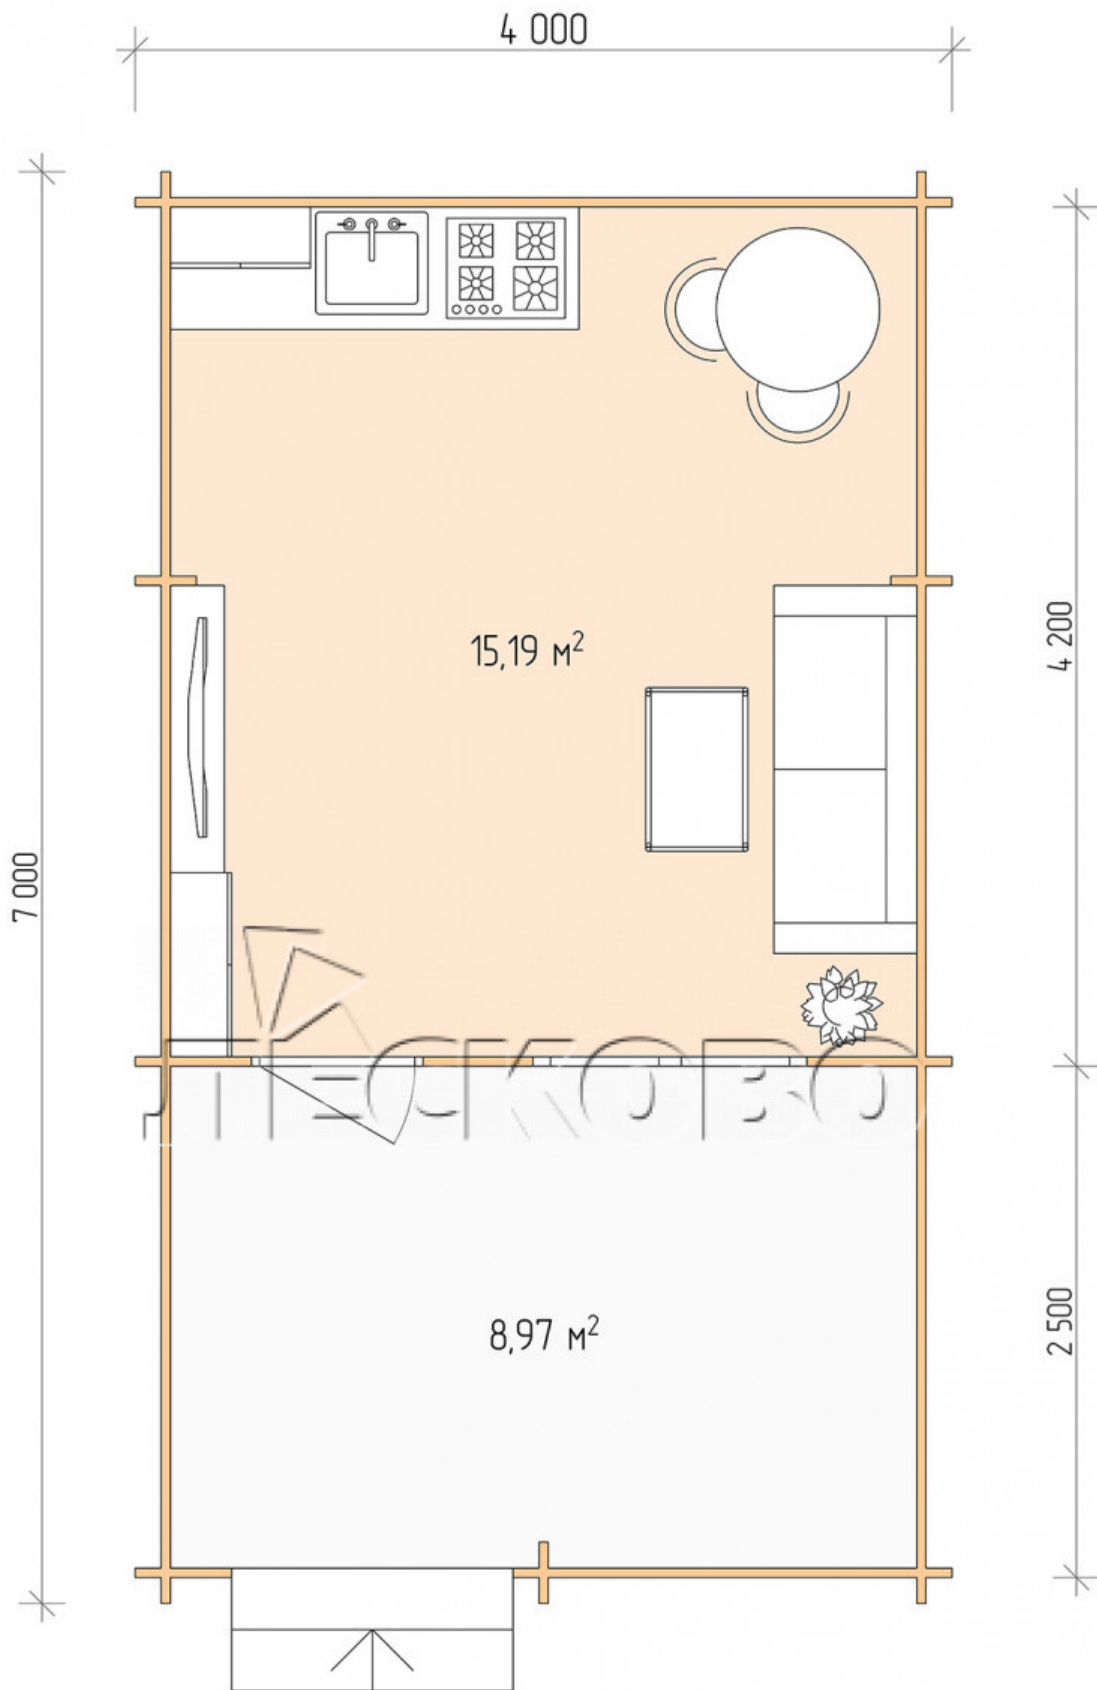

Log Cabin "DSV" series 4×4.5

Project Dimensions

4 × 4.5 / 24.8 m²

Full house set

4,055 €

Timber

45 MM

65 MM
+ 900 €

Project planning

Разрез

House Kit

- Wall kit: 44 × 145mm mini-chamber drying chamber with bowls for the project. The material of the tree is spruce, pine (GOST 8486). Humidity 12-14%. The height of the walls is 2.16 m;

- Logs, lower harness: board 45 × 145 mm chamber drying 10-12%;
- Floors: floorboard 35 mm, Chamber drying;
- Ceiling: imitation of a bar 20 × 135 mm, Chamber drying;
- Wooden windows, glass 4 mm, Single. Treatment with a colorless antiseptic. Hardware;

1.34×0.91 м.1 шт.

- Wooden doors;

0.84×1.885 м.

glass.1 шт.

7. Platbands: dry planed board 20 × 100 mm;

8. Roof: shingles.

9. Skirting board 35 mm.

+7 (4942) 499-770