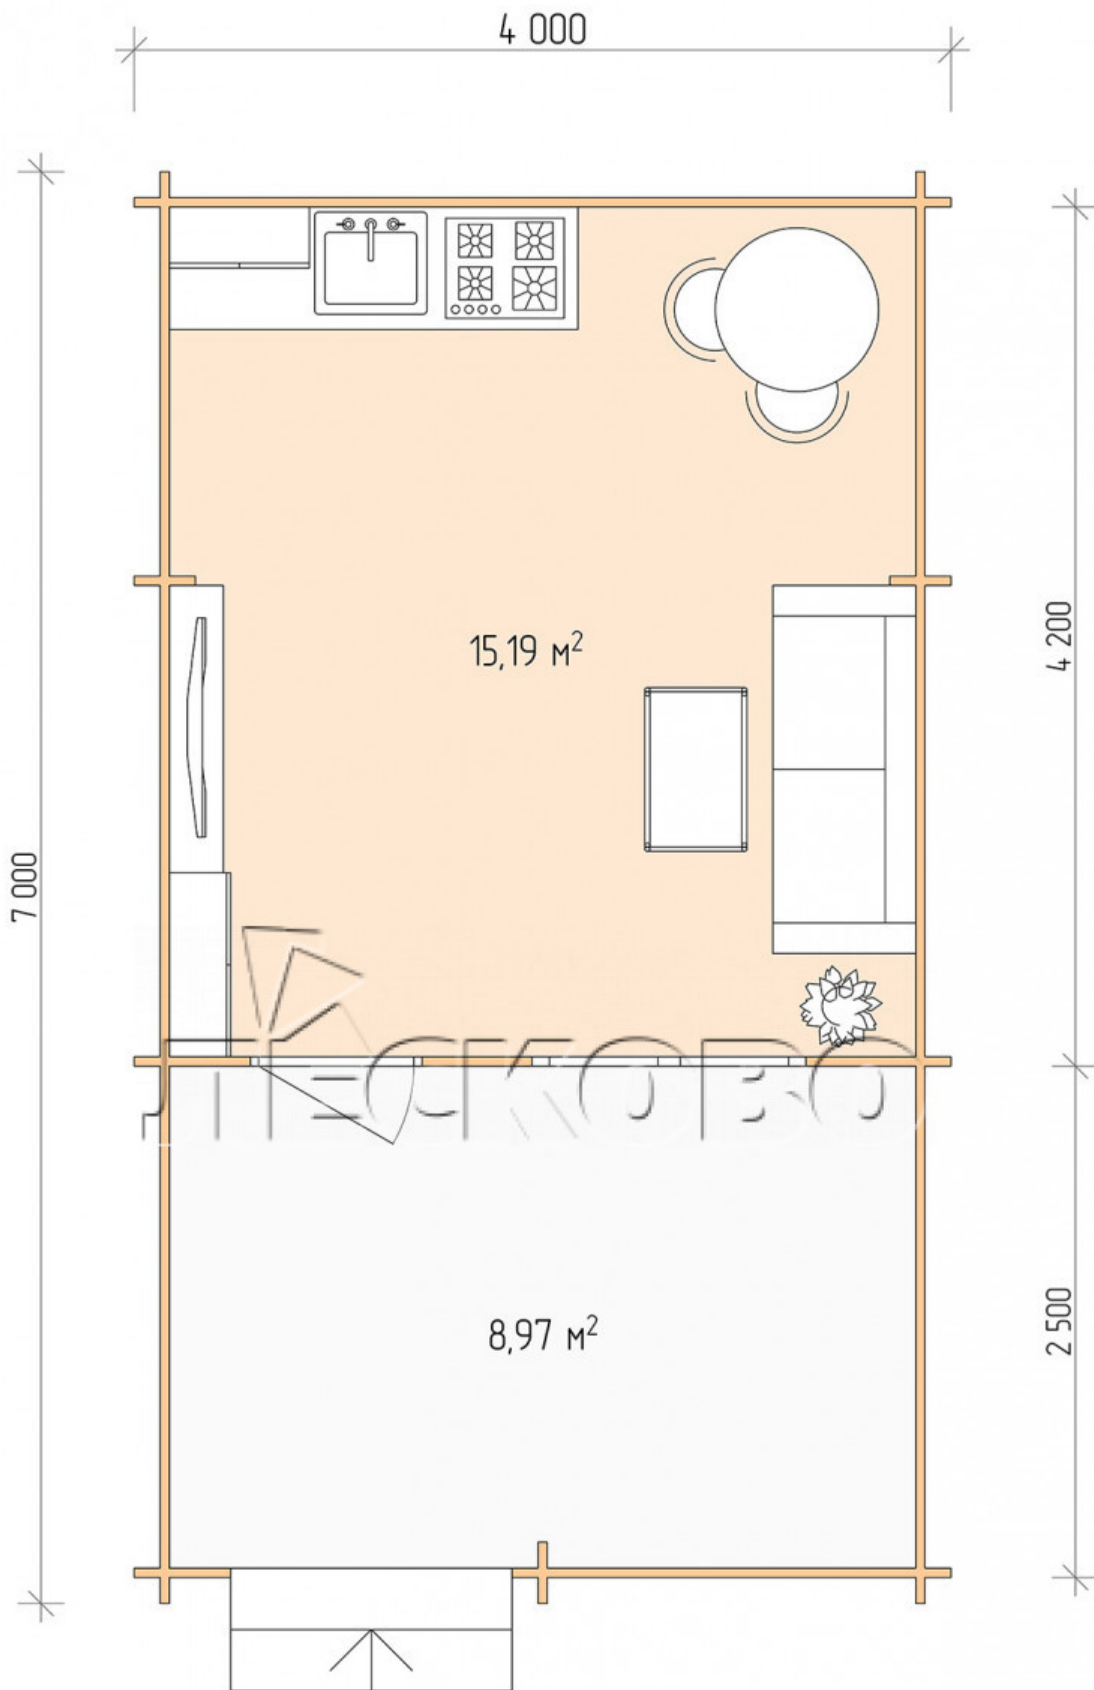

Log Cabin "DSV" series 4×4.5

Project Dimensions

4 × 4.5 / 24.8 m²

Full house set

4,745 €

Timber

45 MM

65 MM
+ 1,068 €

Project planning

Разрез

House Kit

- Wall kit: 44 × 145mm mini-chamber drying chamber with bowls for the project. The material of the tree is spruce, pine (GOST 8486). Humidity 12-14%. The height of the walls is 2.16 m;

- Logs, lower harness: board 45 × 145 mm chamber drying 10-12%;
- Floors: floorboard 35 mm, Chamber drying;
- Ceiling: imitation of a bar 20 × 135 mm, Chamber drying;
- Wooden windows, glass 4 mm, Single. Treatment with a colorless antiseptic. Hardware;

1.34×0.91 м.1 шт.

- Wooden doors;

0.84×1.885 м.

glass.1 шт.

7. Platbands: dry planed board 20 × 100 mm;

8. Roof: shingles.

9. Skirting board 35 mm.

+7 (4942) 499-770