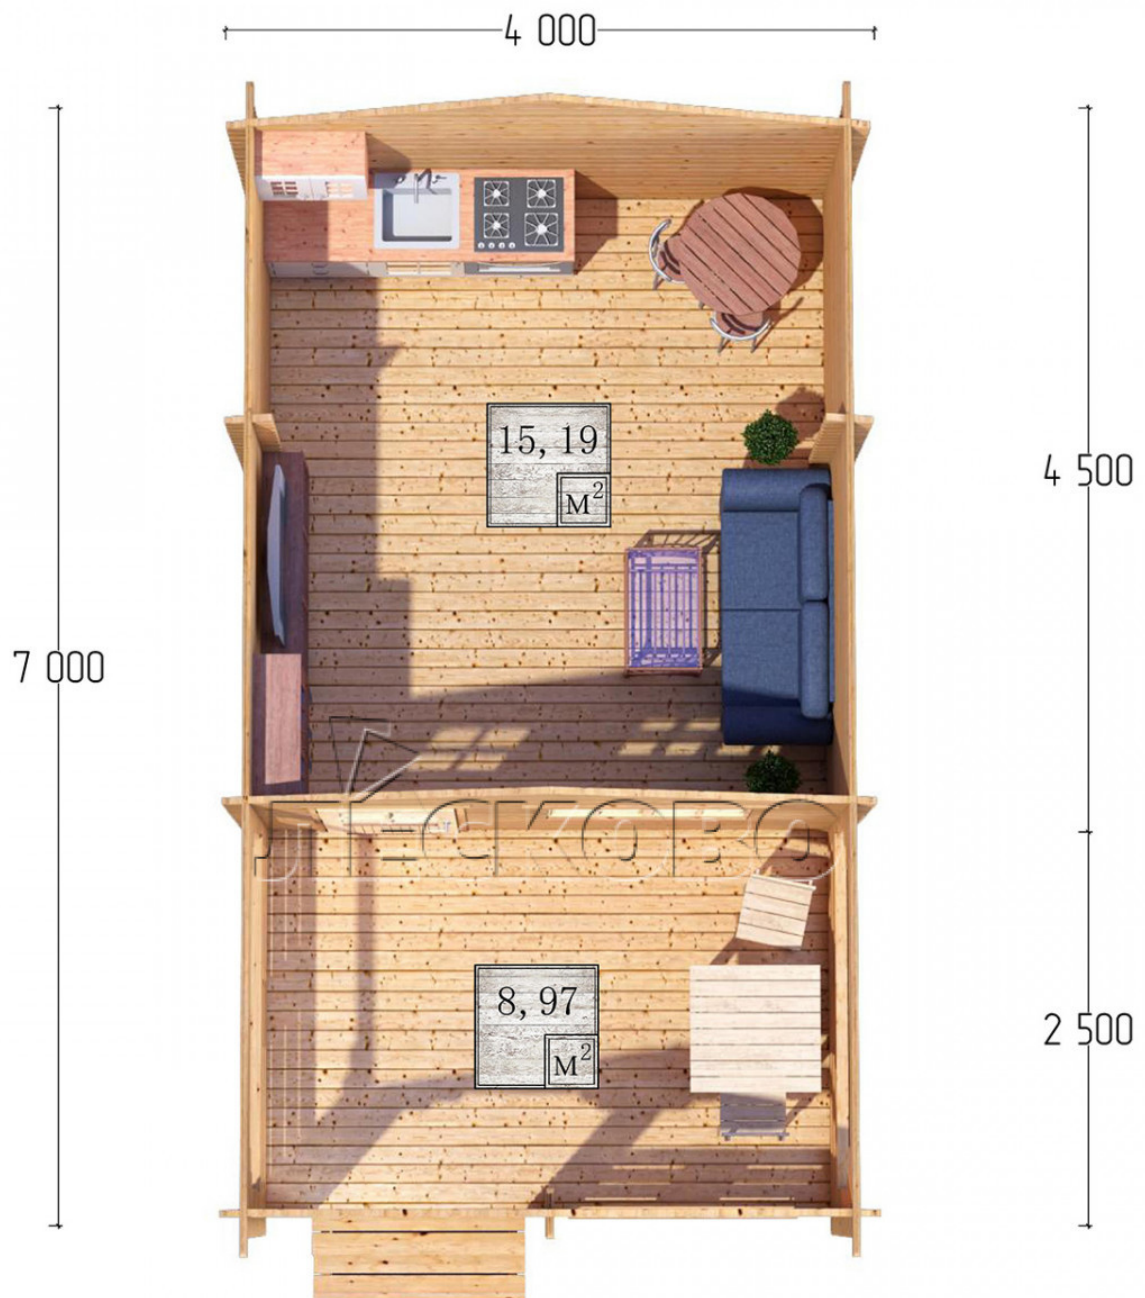

Log Cabin "DSV" series 4×4.5

Project Dimensions

4 × 4.5 / 24.8 m²

Full house set

4,745 €

Timber

45 MM

65 MM
+ 1,068 €

Project planning

Разрез

House Kit

- Wall kit: 44 × 145mm mini-chamber drying chamber with bowls for the project. The material of the tree is spruce, pine (GOST 8486). Humidity 12-14%. The height of the walls is 2.16 m;

- Logs, lower harness: board 45 × 145 mm chamber drying 10-12%;
- Floors: floorboard 35 mm, Chamber drying;
- Ceiling: imitation of a bar 20 × 135 mm, Chamber drying;
- Wooden windows, glass 4 mm, Single. Treatment with a colorless antiseptic. Hardware;

1.34×0.91 м.1 шт.

- Wooden doors;

0.84×1.885 м.

glass.1 шт.

7. Platbands: dry planed board 20 × 100 mm;

8. Roof: shingles.

9. Skirting board 35 mm.

+7 (4942) 499-770