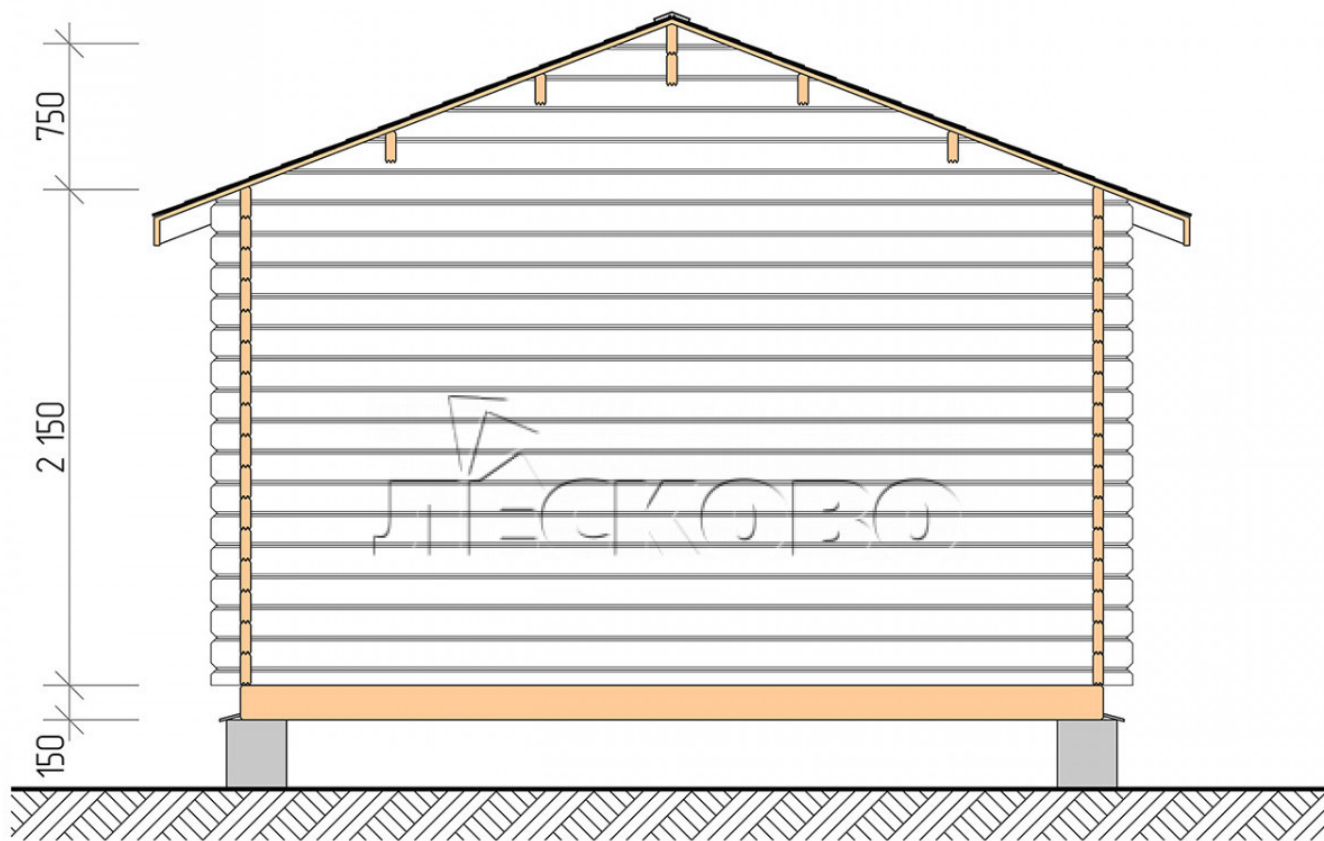

Log Cabin "DSV" series 4×4.5

Project Dimensions

4 × 4.5 / 24.8 m²

Full house set

3,910 €

Timber

45 MM

65 MM
+ 867 €

Project planning

Разрез

House Kit

- Wall kit: 44 × 145mm mini-chamber drying chamber with bowls for the project. The material of the tree is spruce, pine (GOST 8486). Humidity 12-14%. The height of the walls is 2.16 m;