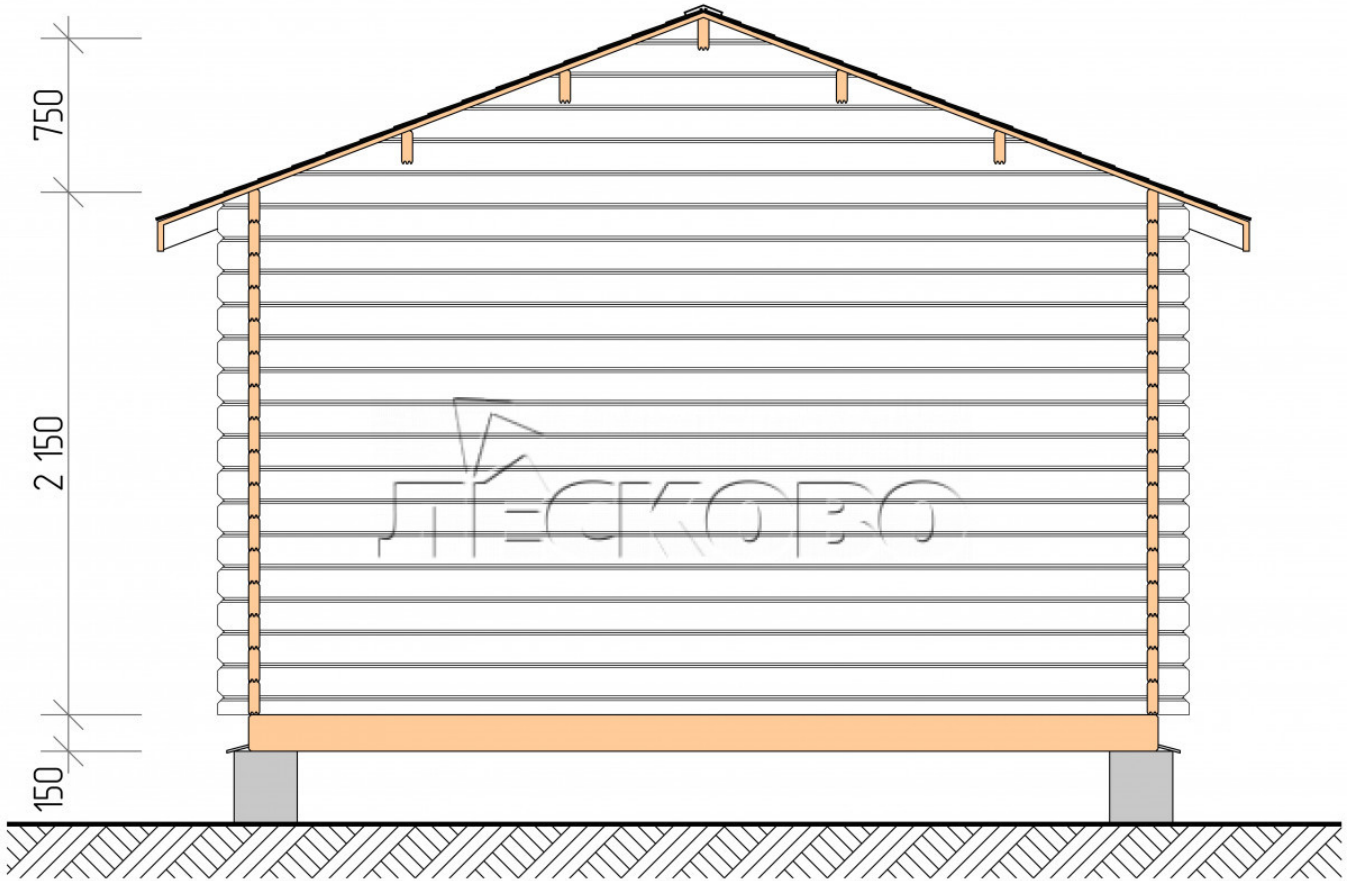

Log Cabin "DSV" series 4x3

Project Dimensions

4 × 3 / 19.3 m²

Full house set

3,118 €

Timber

45 MM

65 MM
+ 719 €

Project planning

4 000

3 000

9,70

M²

8,97

M²

Разрез

House Kit

- Wall kit: 44 × 145mm mini-chamber drying chamber with bowls for the project. The material of the tree is spruce, pine (GOST 8486). Humidity 12-14%. The height of the walls is 2.16 m;
- Logs, lower harness: board 45 × 145 mm chamber drying 10-12%;
- Floors: floorboard 35 mm, Chamber drying;
- Ceiling: imitation of a bar 20 × 135 mm, Chamber drying;