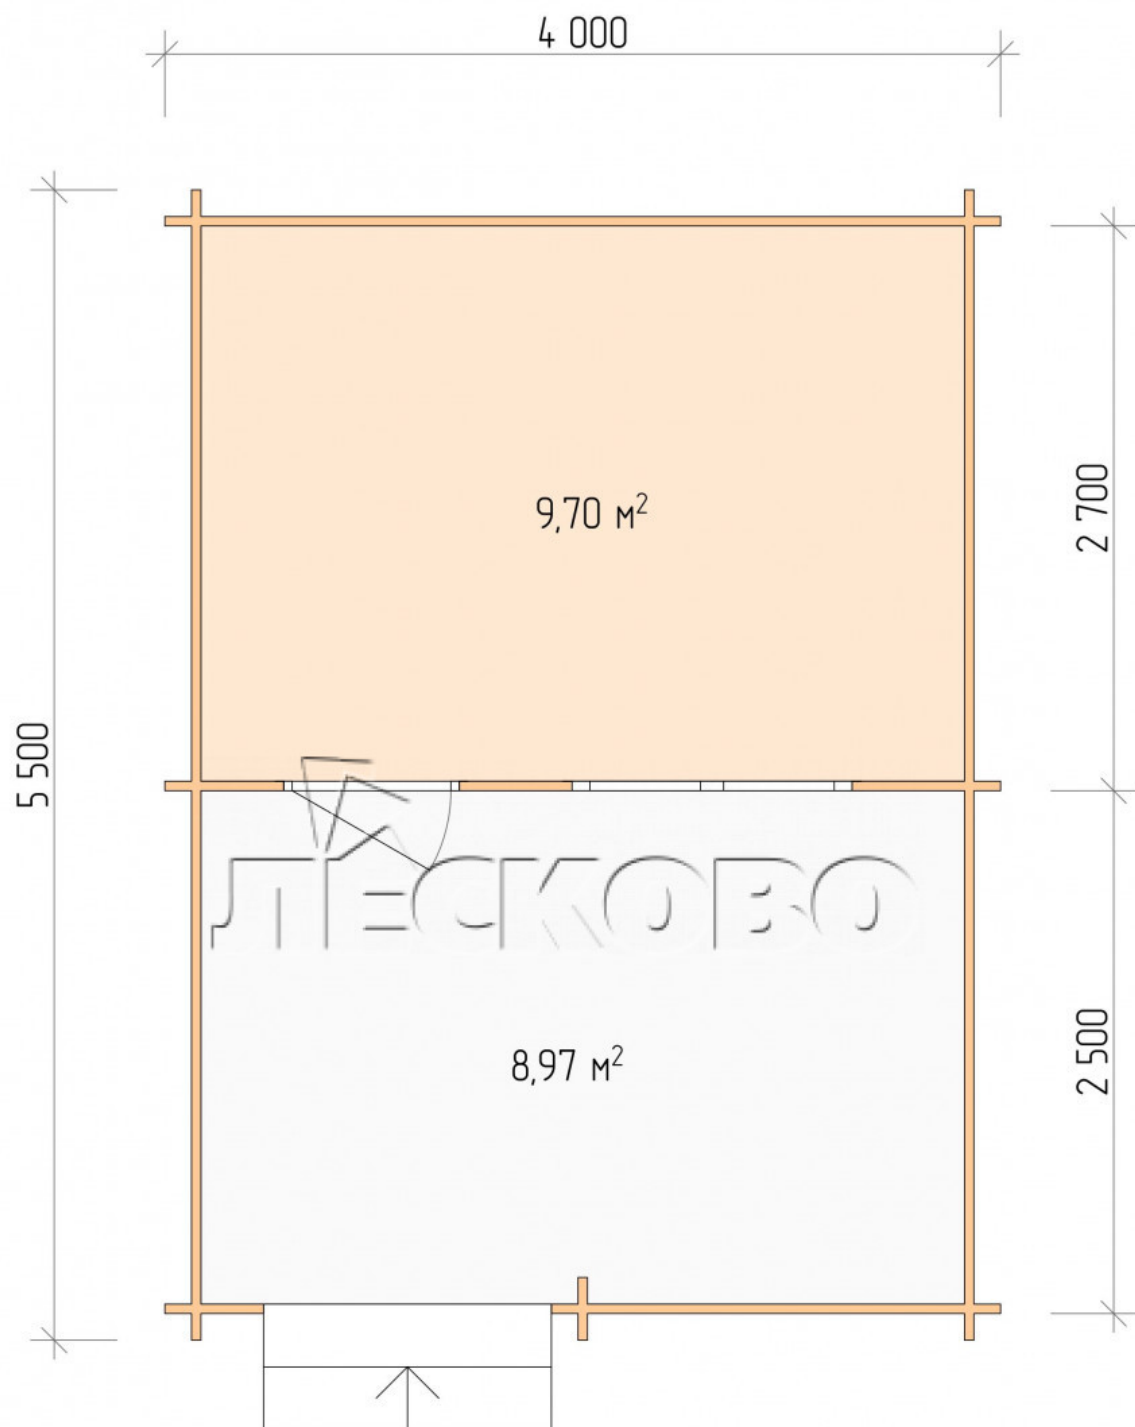

Log Cabin "DSV" series 4x3

Project Dimensions

4 × 3 / 19.3 m²

Full house set

3,858 €

Timber

45 MM

65 MM
+ 907 €

Project planning

4 000

3 000

9,70

M²

8,97

M²

Разрез

House Kit

- Wall kit: 44 × 145mm mini-chamber drying chamber with bowls for the project. The material of the tree is spruce, pine (GOST 8486). Humidity 12-14%. The height of the walls is 2.16 m;
- Logs, lower harness: board 45 × 145 mm chamber drying 10-12%;
- Floors: floorboard 35 mm, Chamber drying;
- Ceiling: imitation of a bar 20 × 135 mm, Chamber drying;

- Wooden windows, glass 4 mm, Single. Treatment with a colorless antiseptic. Hardware;

1.34×0.91 м.1 шт.

- Wooden doors;

0.84×1.885 м.

glass.1 шт.

7. Platbands: dry planed board 20 × 100 mm;

8. Roof: shingles.