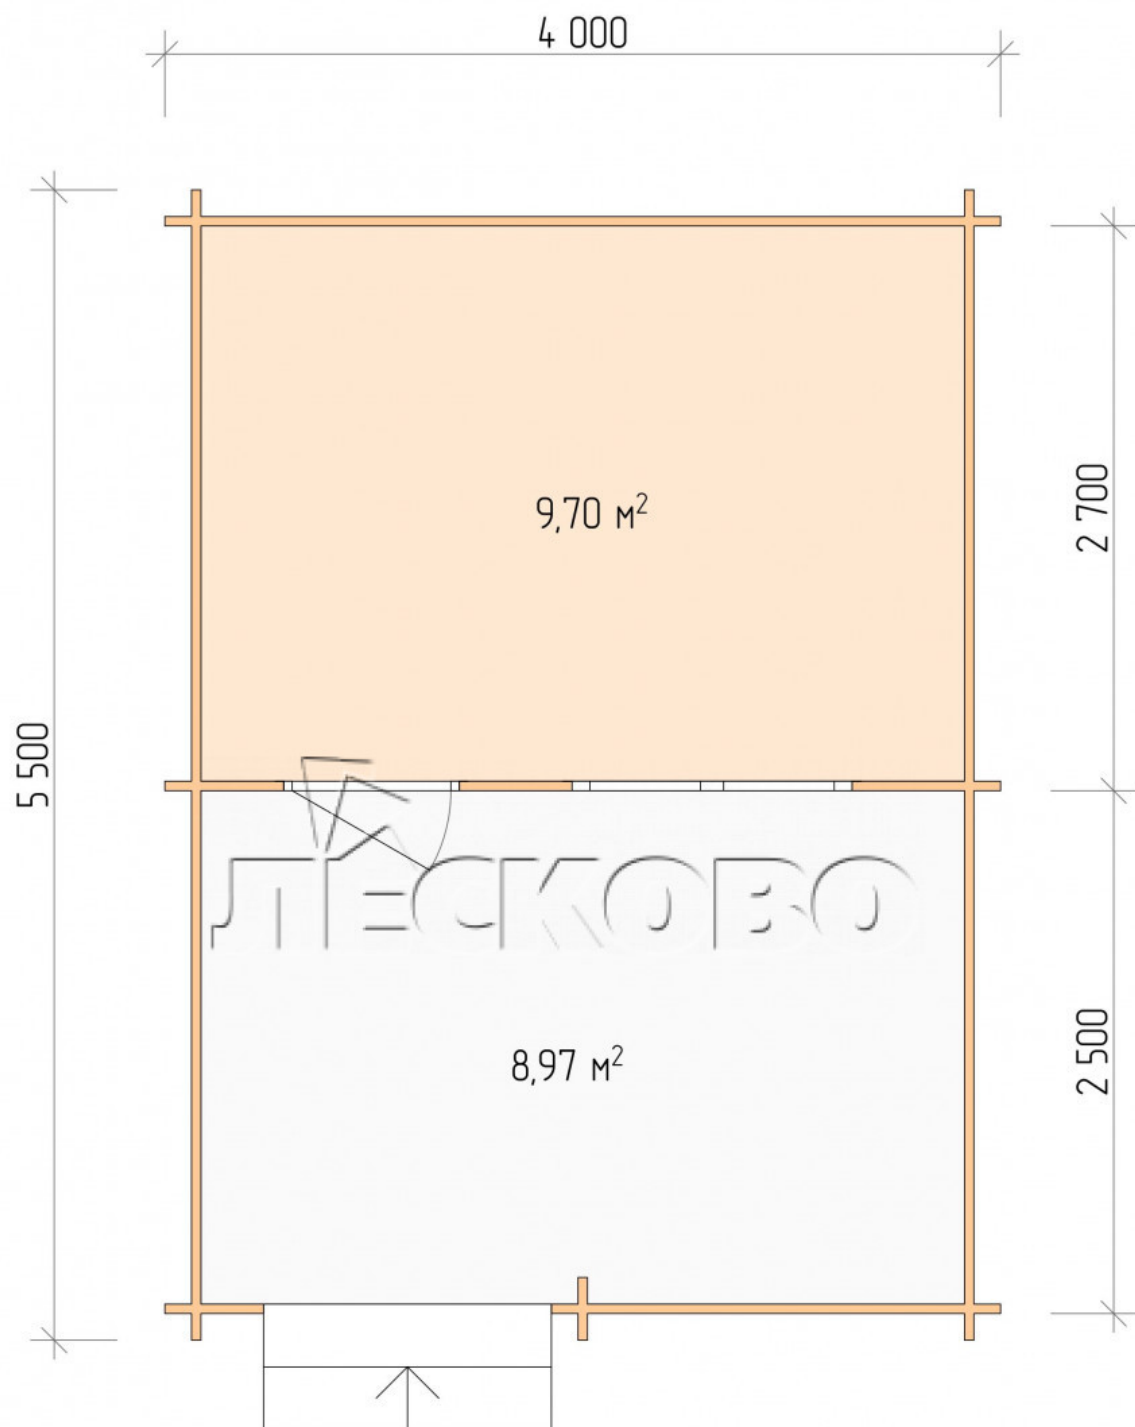

Log Cabin "DSV" series 4x3

Project Dimensions

4 × 3 / 19.3 m²

Full house set

3,118 €

Timber

45 MM

65 MM
+ 719 €

Project planning

4 000

3 000

9,70

M²

8,97

M²

Разрез

House Kit

- Wall kit: 44 × 145mm mini-chamber drying chamber with bowls for the project. The material of the tree is spruce, pine (GOST 8486). Humidity 12-14%. The height of the walls is 2.16 m;
- Logs, lower harness: board 45 × 145 mm chamber drying 10-12%;
- Floors: floorboard 35 mm, Chamber drying;
- Ceiling: imitation of a bar 20 × 135 mm, Chamber drying;

- Wooden windows, glass 4 mm, Single. Treatment with a colorless antiseptic. Hardware;

1.34×0.91 м.1 шт.

- Wooden doors;

0.84×1.885 м.

glass.1 шт.

7. Platbands: dry planed board 20 × 100 mm;

8. Roof: shingles.