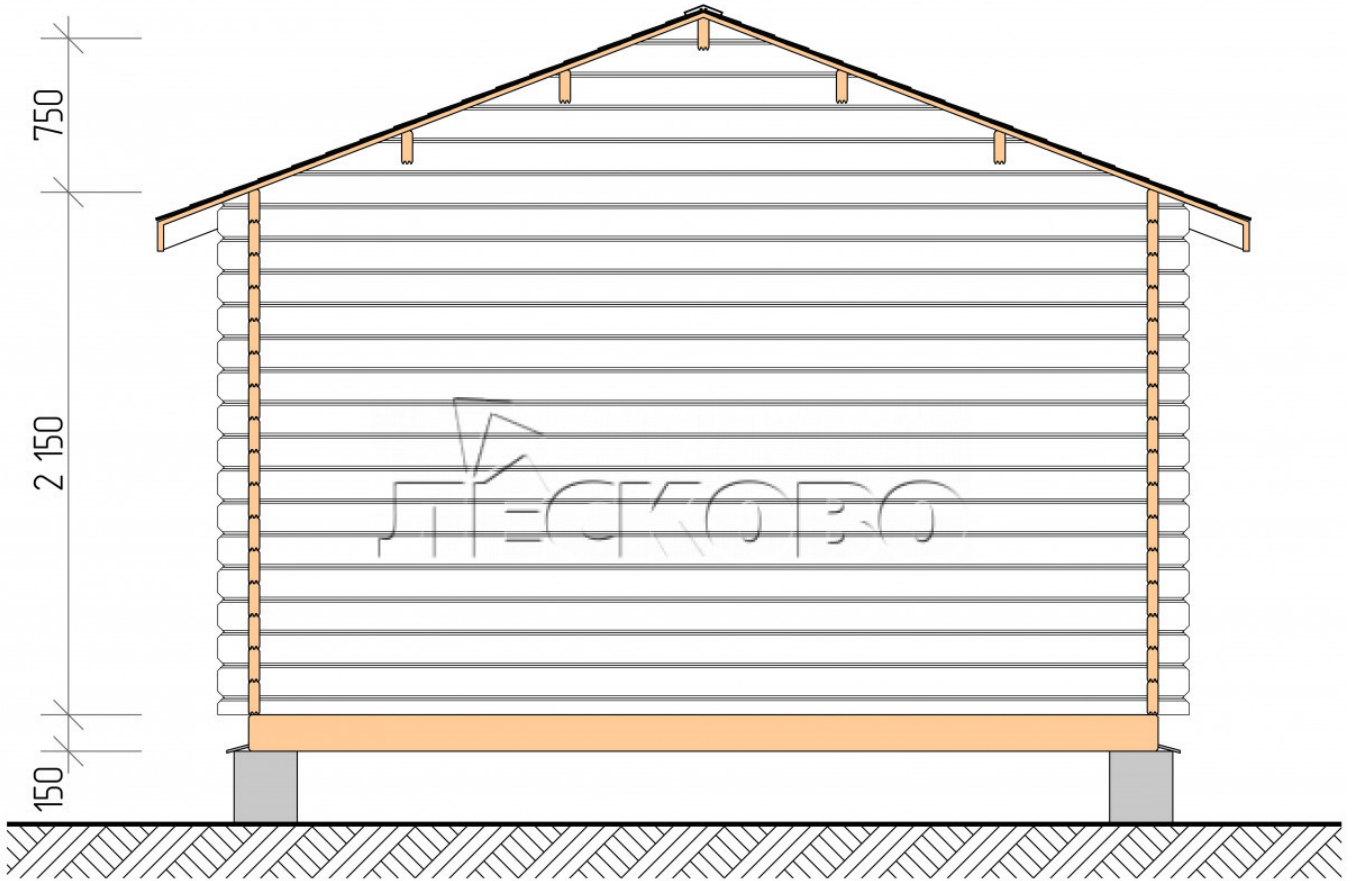

Log Cabin "DSV" series 4x3

Project Dimensions

4 × 3 / 19.3 m²

Full house set

3,858 €

Timber

45 MM

65 MM
+ 907 €

Project planning

4 000

3 000

9,70

M²

8,97

M²

Разрез

House Kit

- Wall kit: 44 × 145mm mini-chamber drying chamber with bowls for the project. The material of the tree is spruce, pine (GOST 8486). Humidity 12-14%. The height of the walls is 2.16 m;
- Logs, lower harness: board 45 × 145 mm chamber drying 10-12%;
- Floors: floorboard 35 mm, Chamber drying;
- Ceiling: imitation of a bar 20 × 135 mm, Chamber drying;