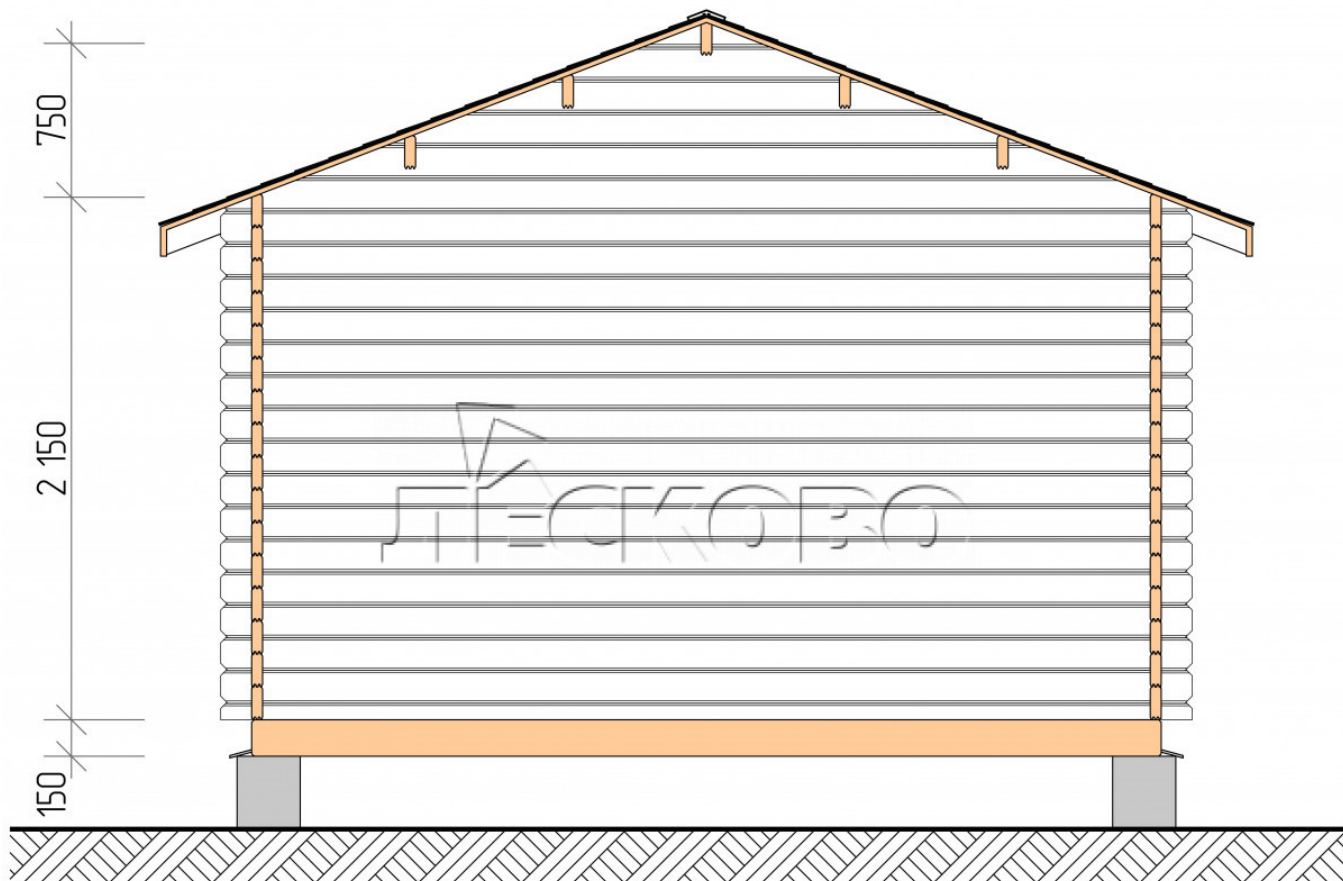

## Log Cabin "DSV" series 4×3.5

Project Dimensions

4 × 3.5 / 24 m<sup>2</sup>

Full house set

**4,146 €**

# Разрез