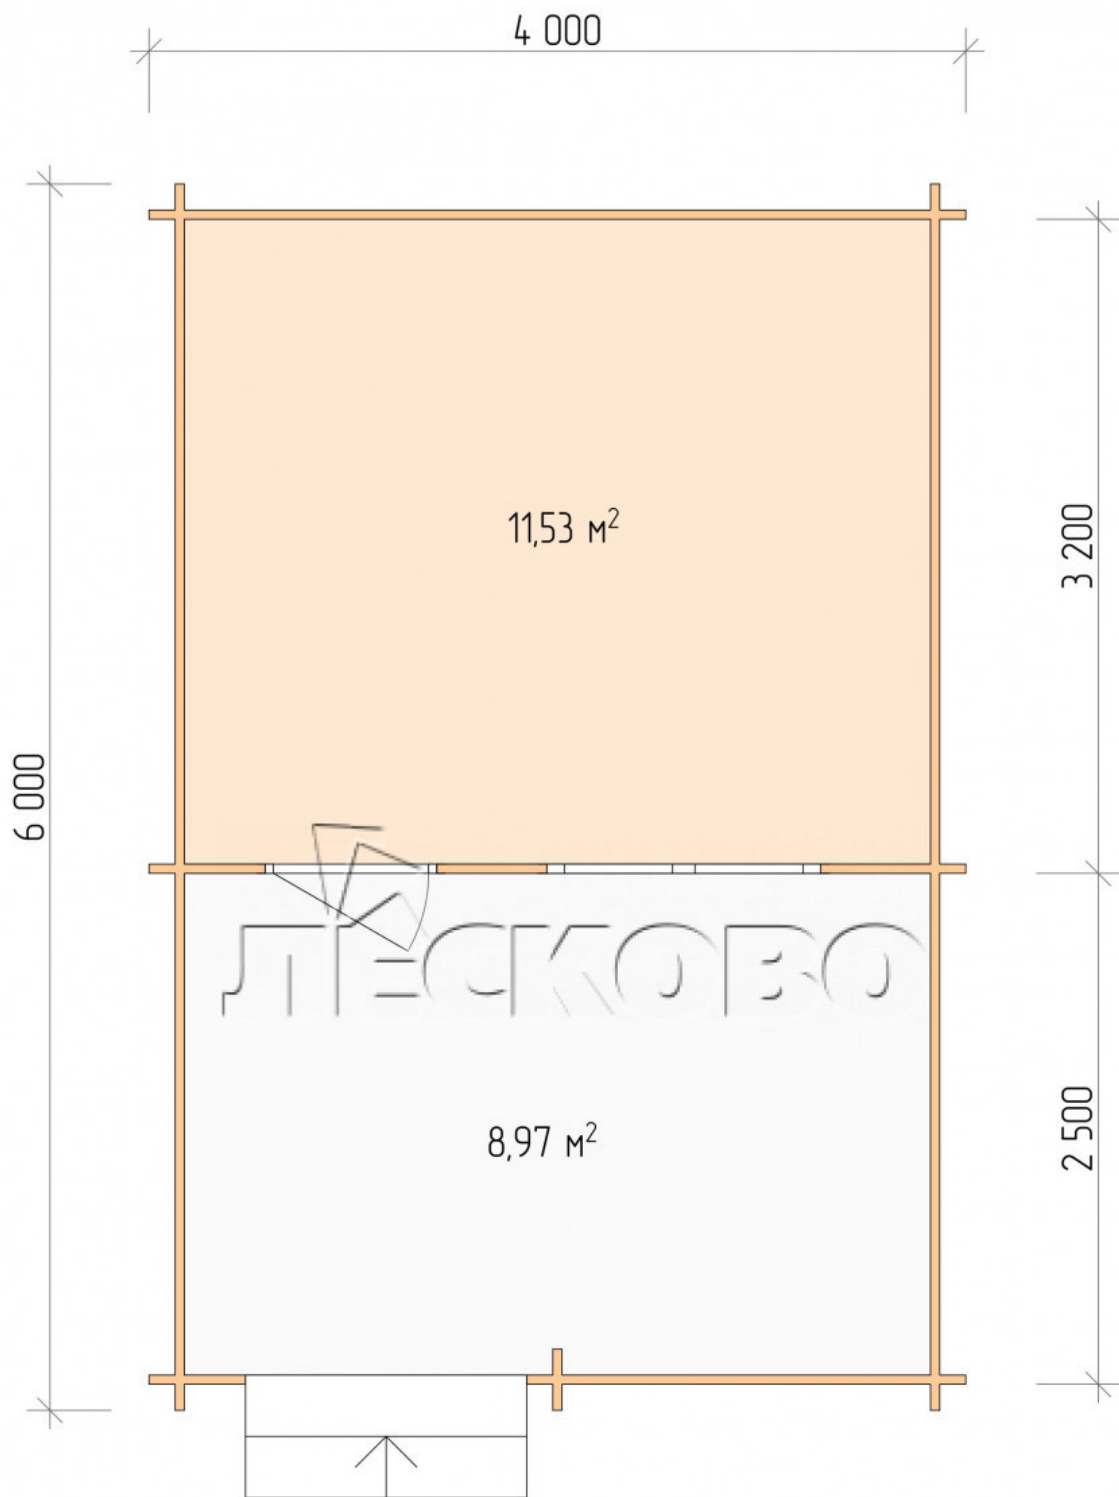

## Log Cabin "DSV" series 4×3.5

Project Dimensions

4 × 3.5 / 24 m<sup>2</sup>

Full house set

**3,317 €**

# Разрез

## House Kit

- Wall kit: 44 × 145mm mini-chamber drying chamber with bowls for the project. The material of the tree is spruce, pine (GOST 8486). Humidity 12-14%. The height of the walls is 2.16 m;
- Logs, lower harness: board 45 × 145 mm chamber drying 10-12%;
- Floors: floorboard 35 mm, Chamber drying;
- Ceiling: imitation of a bar 20 × 135 mm, Chamber drying;