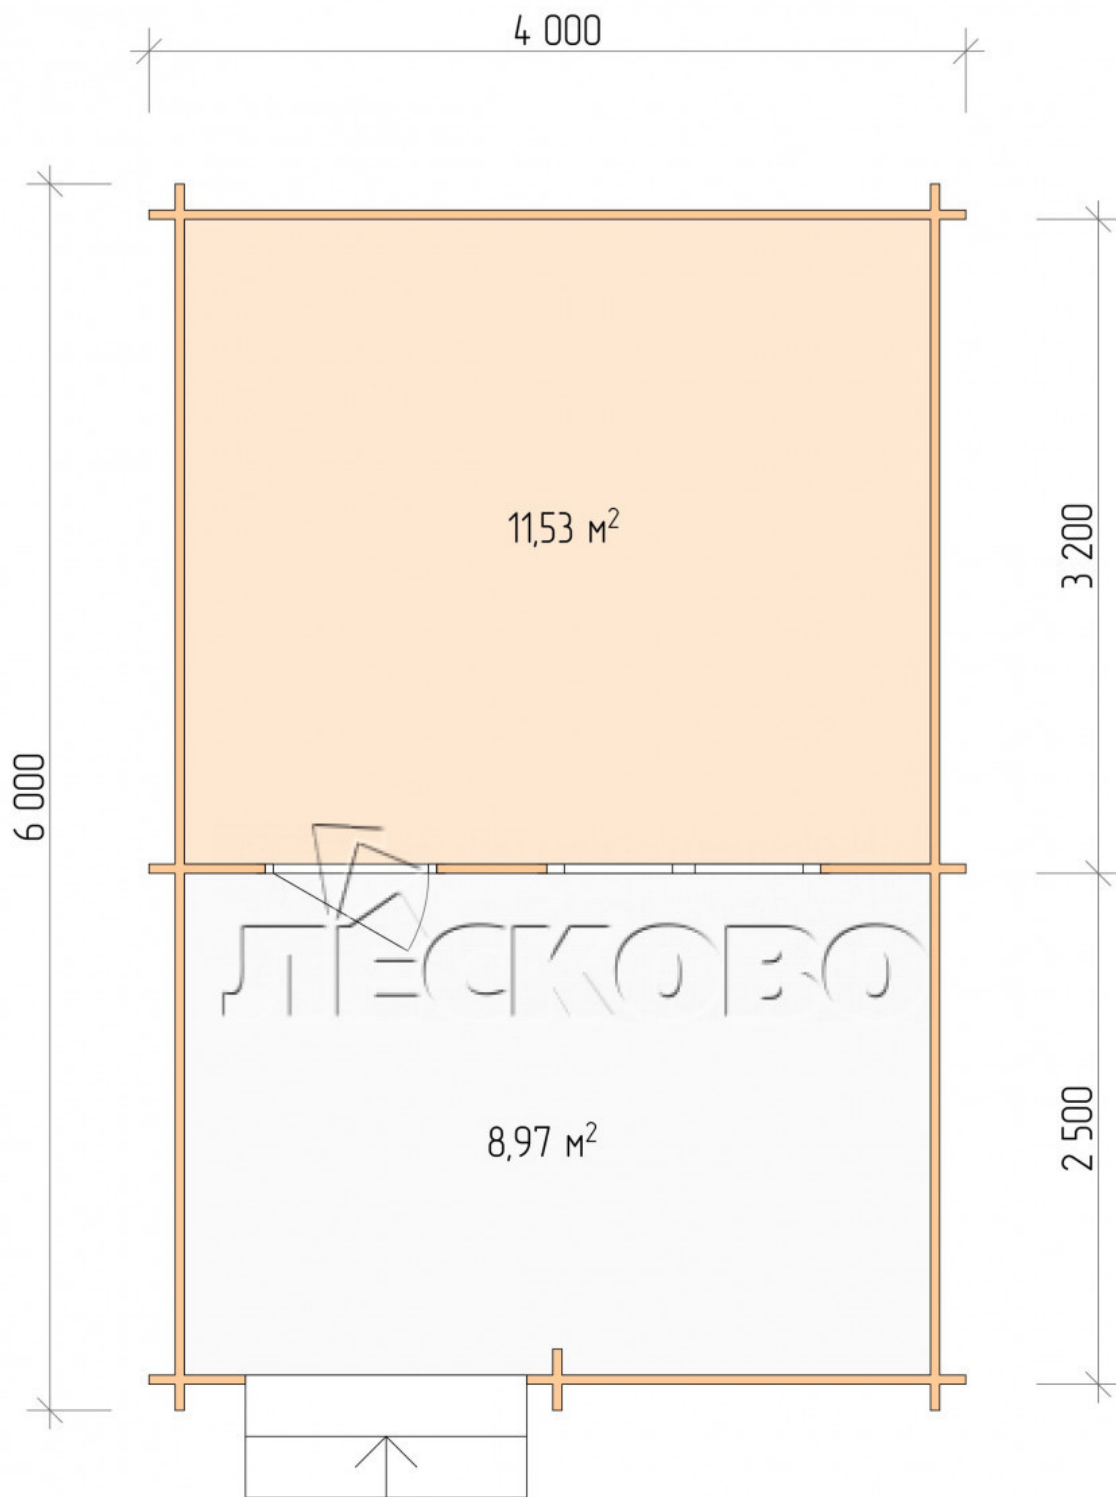

## Log Cabin "DSV" series 4×3.5

Project Dimensions

4 × 3.5 / 24 m<sup>2</sup>

Full house set

**4,146 €**

# Разрез

## House Kit

- Wall kit: 44 × 145mm mini-chamber drying chamber with bowls for the project. The material of the tree is spruce, pine (GOST 8486). Humidity 12-14%. The height of the walls is 2.16 m;
- Logs, lower harness: board 45 × 145 mm chamber drying 10-12%;
- Floors: floorboard 35 mm, Chamber drying;
- Ceiling: imitation of a bar 20 × 135 mm, Chamber drying;