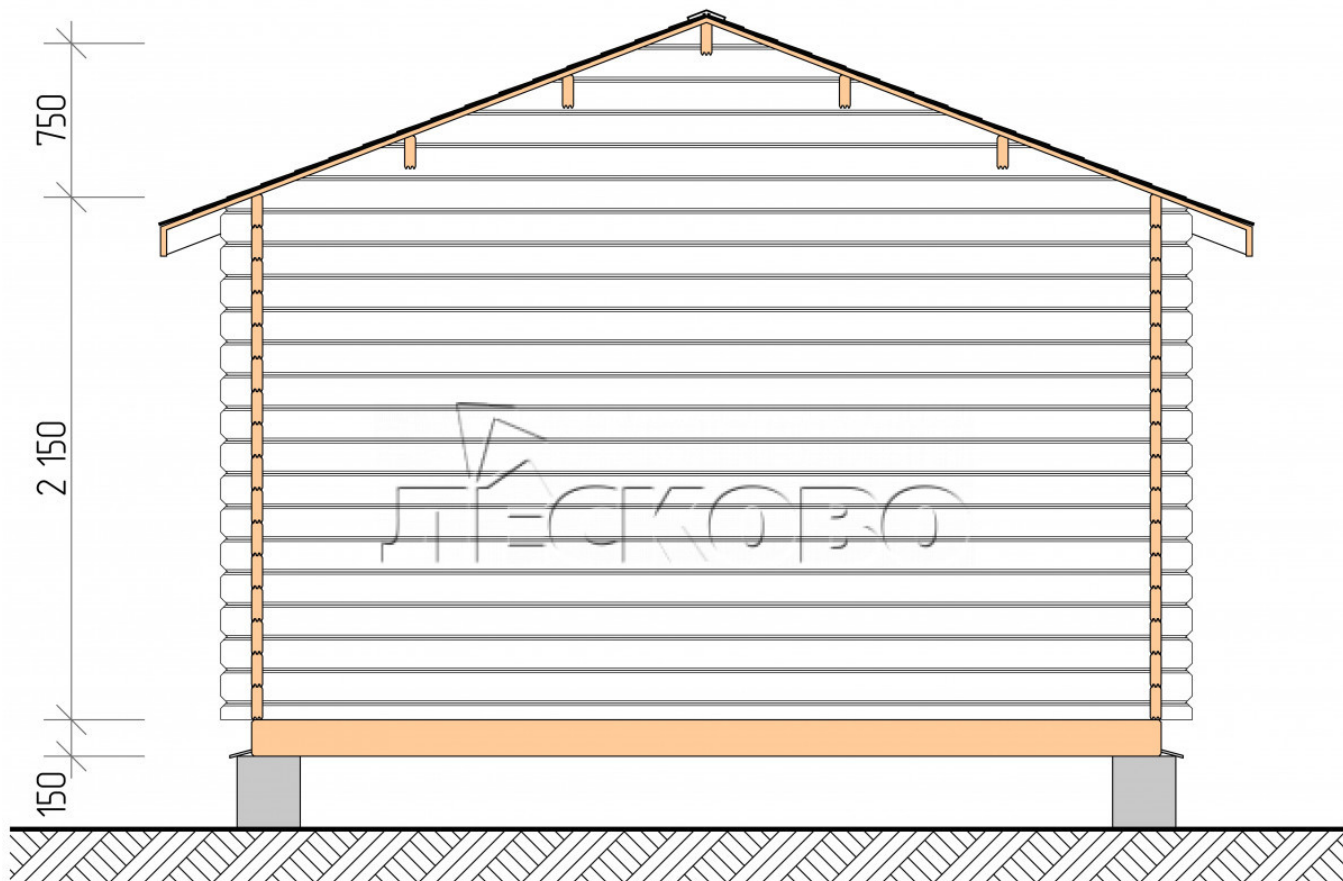

## Log Cabin "DSV" series 4×3.5

Project Dimensions

4 × 3.5 / 24 m<sup>2</sup>

Full house set

**3,317 €**

# Разрез