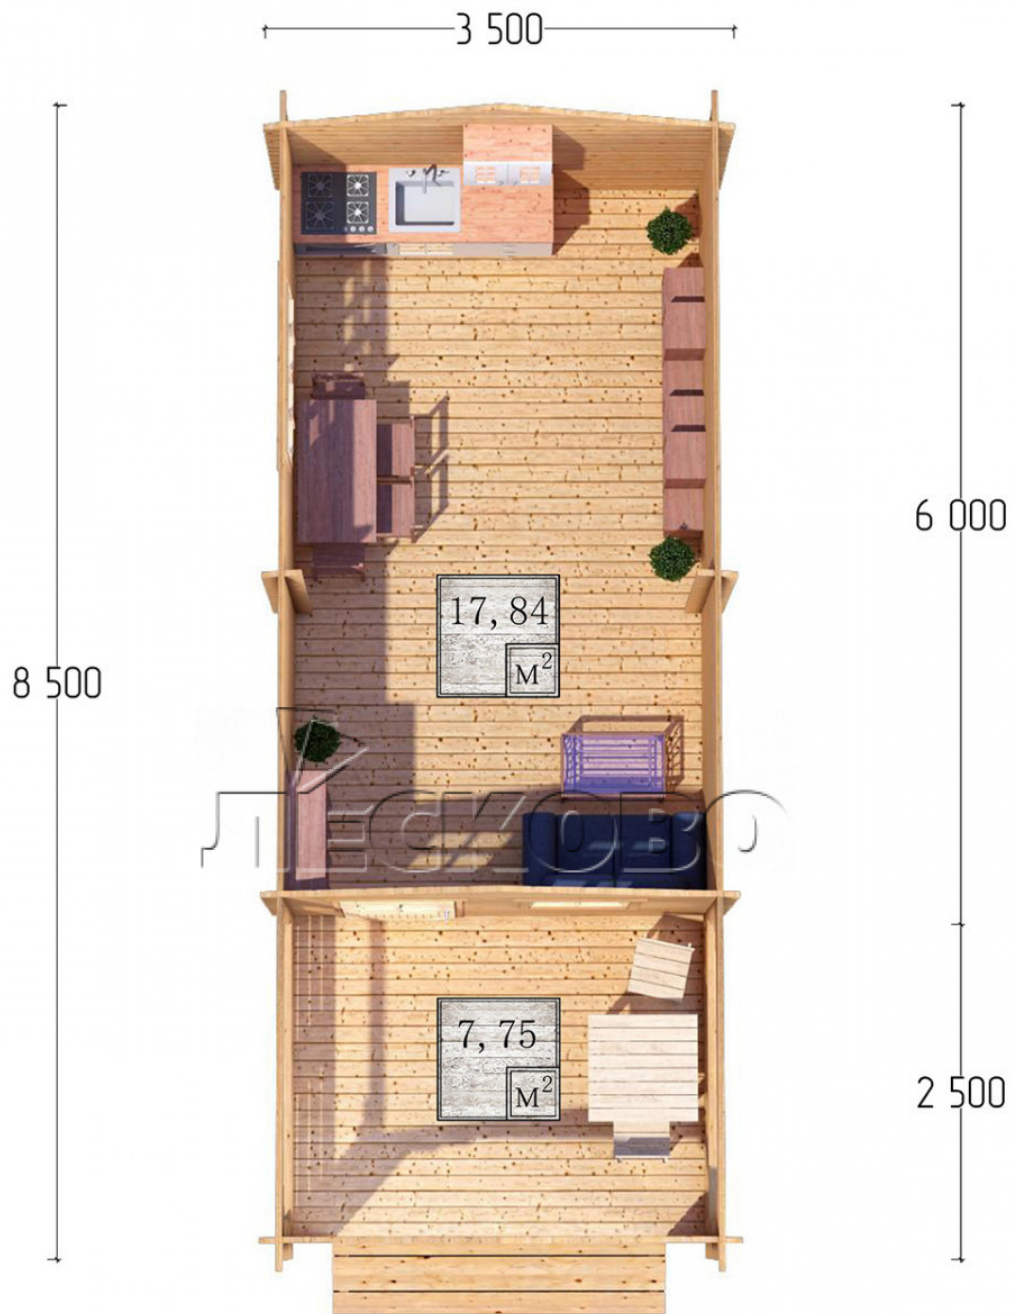

## Log Cabin "DSV" series 3.5×6

Project Dimensions

3.5 × 6 / 26.3 m<sup>2</sup>

Full house set

**3,819 €**

### Timber

45 MM

65 MM  
+ 813 €

# Разрез

## House Kit

- Wall kit: 44 × 145mm mini-chamber drying chamber with bowls for the project. The material of the tree is spruce, pine (GOST 8486). Humidity 12-14%. The height of the walls is 2.16 m;

- Logs, lower harness: board 45 × 145 mm chamber drying 10-12%;
- Floors: floorboard 35 mm, Chamber drying;
- Ceiling: imitation of a bar 20 × 135 mm, Chamber drying;
- Wooden windows, glass 4 mm, Single. Treatment with a colorless antiseptic. Hardware;