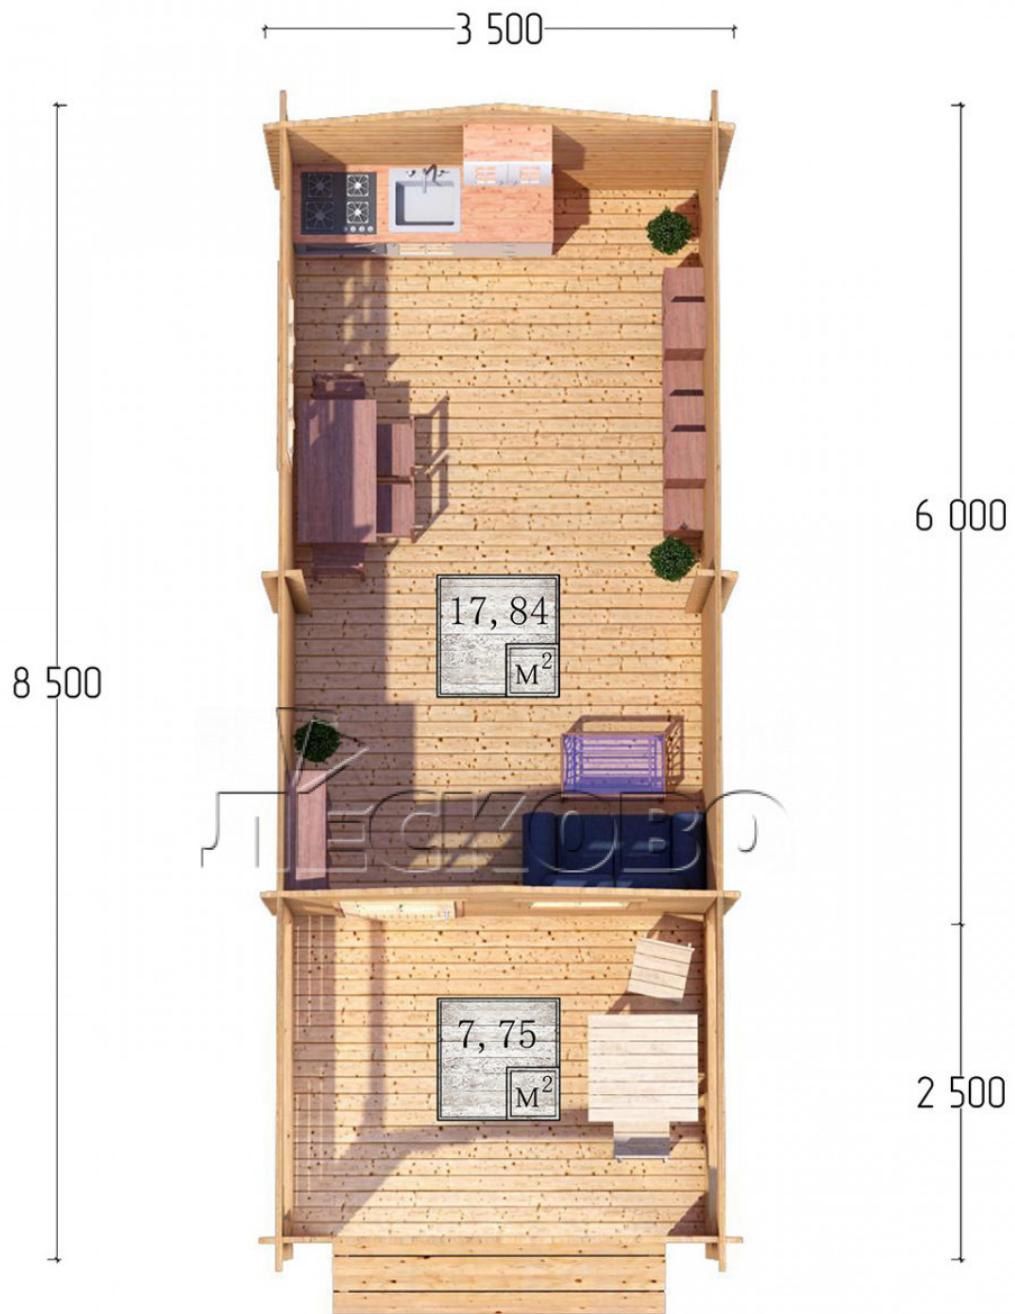

## Log Cabin "DSV" series 3.5×6

Project Dimensions

3.5 × 6 / 26.3 m<sup>2</sup>

Full house set

**4,021 €**

### Timber

45 MM

65 MM  
+ 855 €

# Разрез

## House Kit

- Wall kit: 44 × 145mm mini-chamber drying chamber with bowls for the project. The material of the tree is spruce, pine (GOST 8486). Humidity 12-14%. The height of the walls is 2.16 m;

- Logs, lower harness: board 45 × 145 mm chamber drying 10-12%;
- Floors: floorboard 35 mm, Chamber drying;
- Ceiling: imitation of a bar 20 × 135 mm, Chamber drying;
- Wooden windows, glass 4 mm, Single. Treatment with a colorless antiseptic. Hardware;