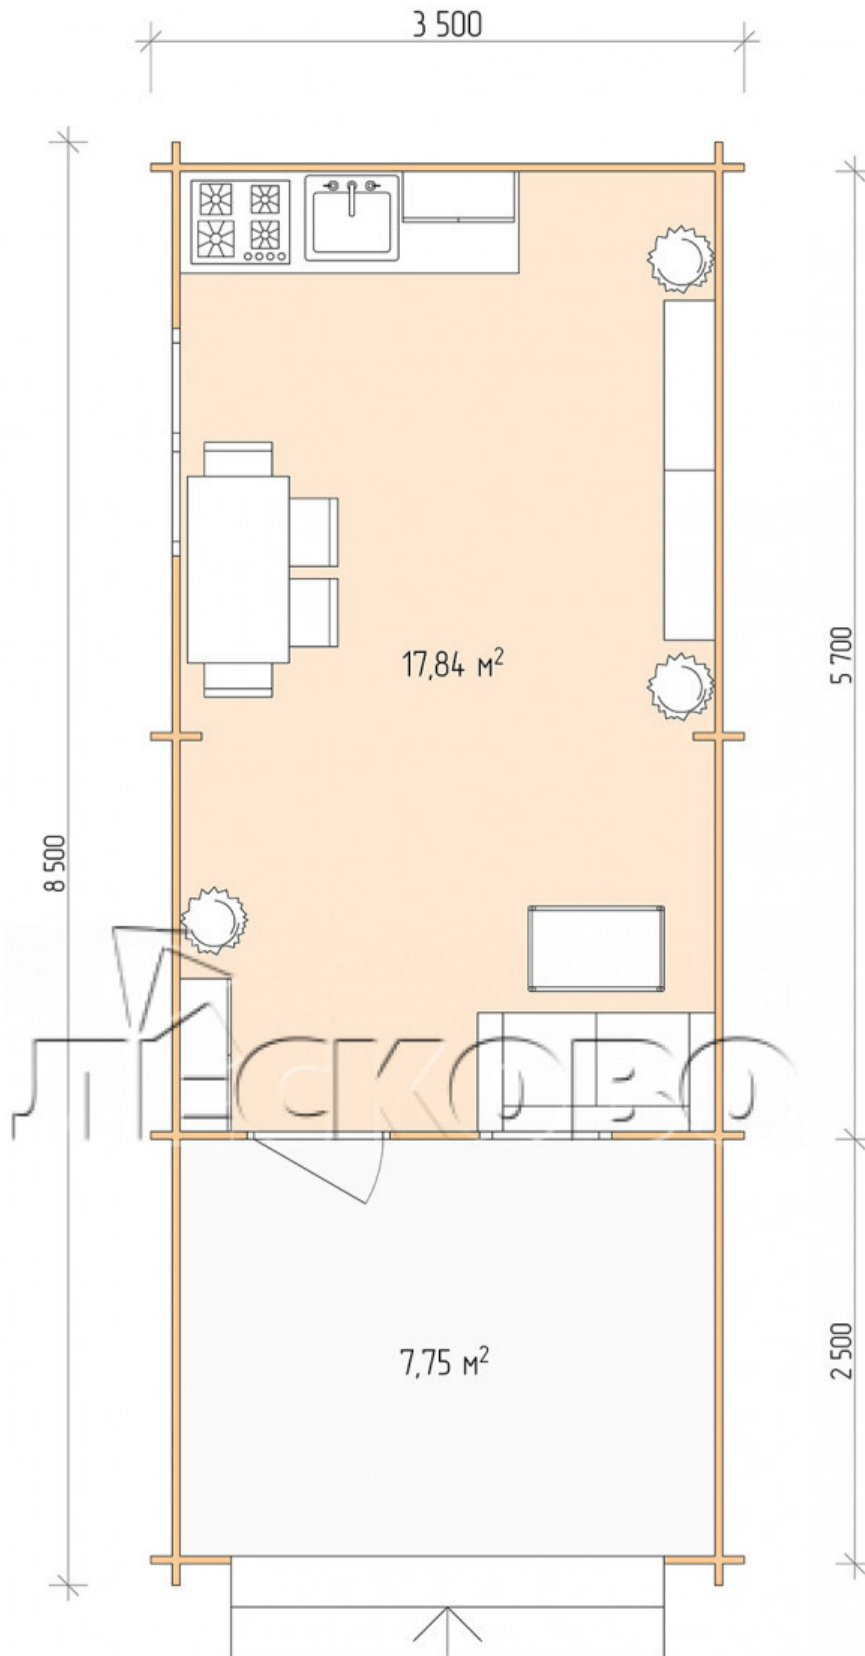

## Log Cabin "DSV" series 3.5×6

Project Dimensions

3.5 × 6 / 26.3 m<sup>2</sup>

Full house set

**4,680 €**

### Timber

45 MM

65 MM  
+ 1,016 €

## House Kit

- Wall kit: 44 × 145mm mini-chamber drying chamber with bowls for the project. The material of the tree is spruce, pine (GOST 8486). Humidity 12-14%. The height of the walls is 2.16 m;

- Logs, lower harness: board 45 × 145 mm chamber drying 10-12%;
- Floors: floorboard 35 mm, Chamber drying;
- Ceiling: imitation of a bar 20 × 135 mm, Chamber drying;
- Wooden windows, glass 4 mm, Single. Treatment with a colorless antiseptic. Hardware;

0.87×0.78 м.1 шт.

1.34×0.91 м.1 шт.

- Wooden doors;

0.84×1.885 м.

glass.1 шт.

7. Platbands: dry planed board 20 × 100 mm;

8. Roof: shingles.

9. Skirting board 35 mm.