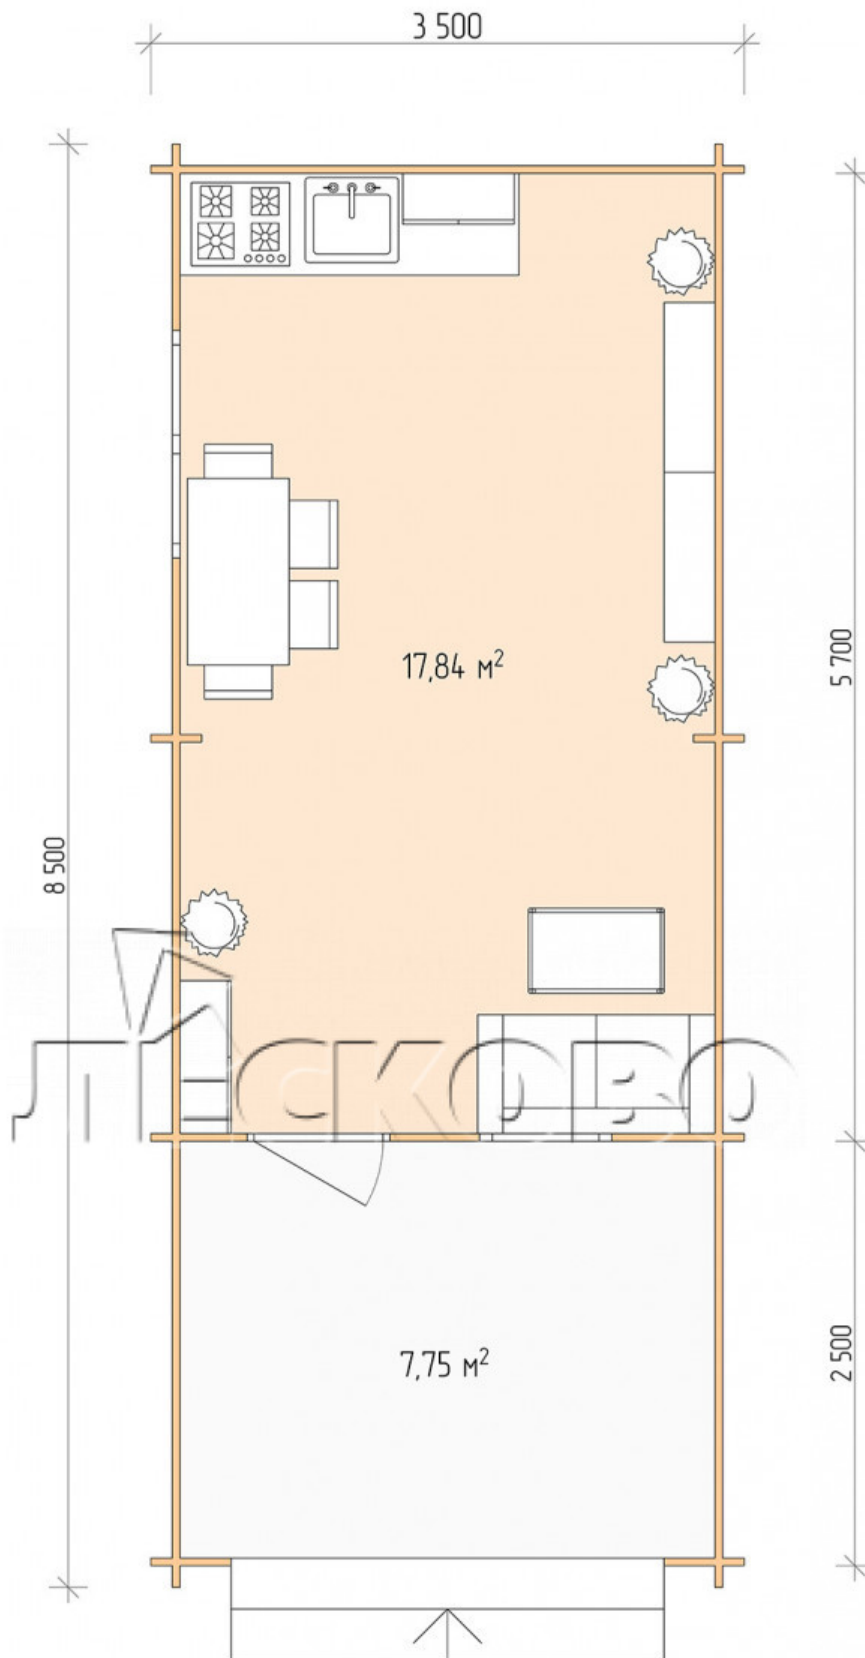

## Log Cabin "DSV" series 3.5×6

Project Dimensions

3.5 × 6 / 26.3 m<sup>2</sup>

Full house set

**4,021 €**

### Timber

45 MM

65 MM  
+ 855 €

## House Kit

- Wall kit: 44 × 145mm mini-chamber drying chamber with bowls for the project. The material of the tree is spruce, pine (GOST 8486). Humidity 12-14%. The height of the walls is 2.16 m;

- Logs, lower harness: board 45 × 145 mm chamber drying 10-12%;
- Floors: floorboard 35 mm, Chamber drying;
- Ceiling: imitation of a bar 20 × 135 mm, Chamber drying;
- Wooden windows, glass 4 mm, Single. Treatment with a colorless antiseptic. Hardware;

0.87×0.78 м.1 шт.

1.34×0.91 м.1 шт.

- Wooden doors;

0.84×1.885 м.

glass.1 шт.

7. Platbands: dry planed board 20 × 100 mm;

8. Roof: shingles.

9. Skirting board 35 mm.