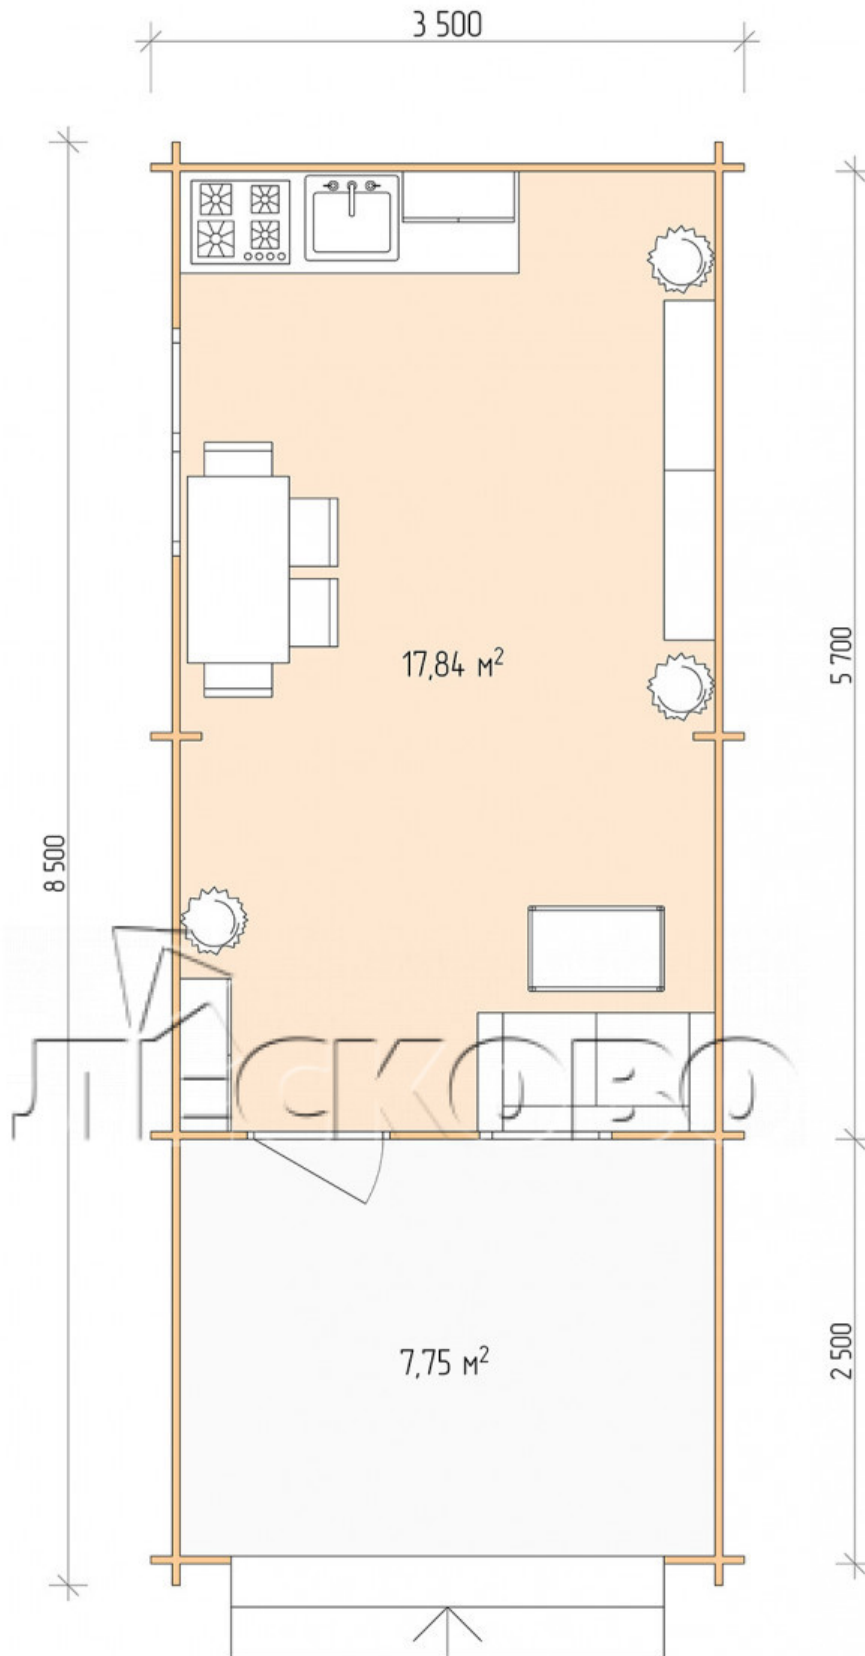

## Log Cabin "DSV" series 3.5×6

Project Dimensions

3.5 × 6 / 26.3 m<sup>2</sup>

Full house set

**3,819 €**

### Timber

45 MM

65 MM  
+ 813 €

## House Kit

- Wall kit: 44 × 145mm mini-chamber drying chamber with bowls for the project. The material of the tree is spruce, pine (GOST 8486). Humidity 12-14%. The height of the walls is 2.16 m;

- Logs, lower harness: board 45 × 145 mm chamber drying 10-12%;
- Floors: floorboard 35 mm, Chamber drying;
- Ceiling: imitation of a bar 20 × 135 mm, Chamber drying;
- Wooden windows, glass 4 mm, Single. Treatment with a colorless antiseptic. Hardware;

0.87×0.78 м.1 шт.

1.34×0.91 м.1 шт.

- Wooden doors;

0.84×1.885 м.

glass.1 шт.

7. Platbands: dry planed board 20 × 100 mm;

8. Roof: shingles.

9. Skirting board 35 mm.