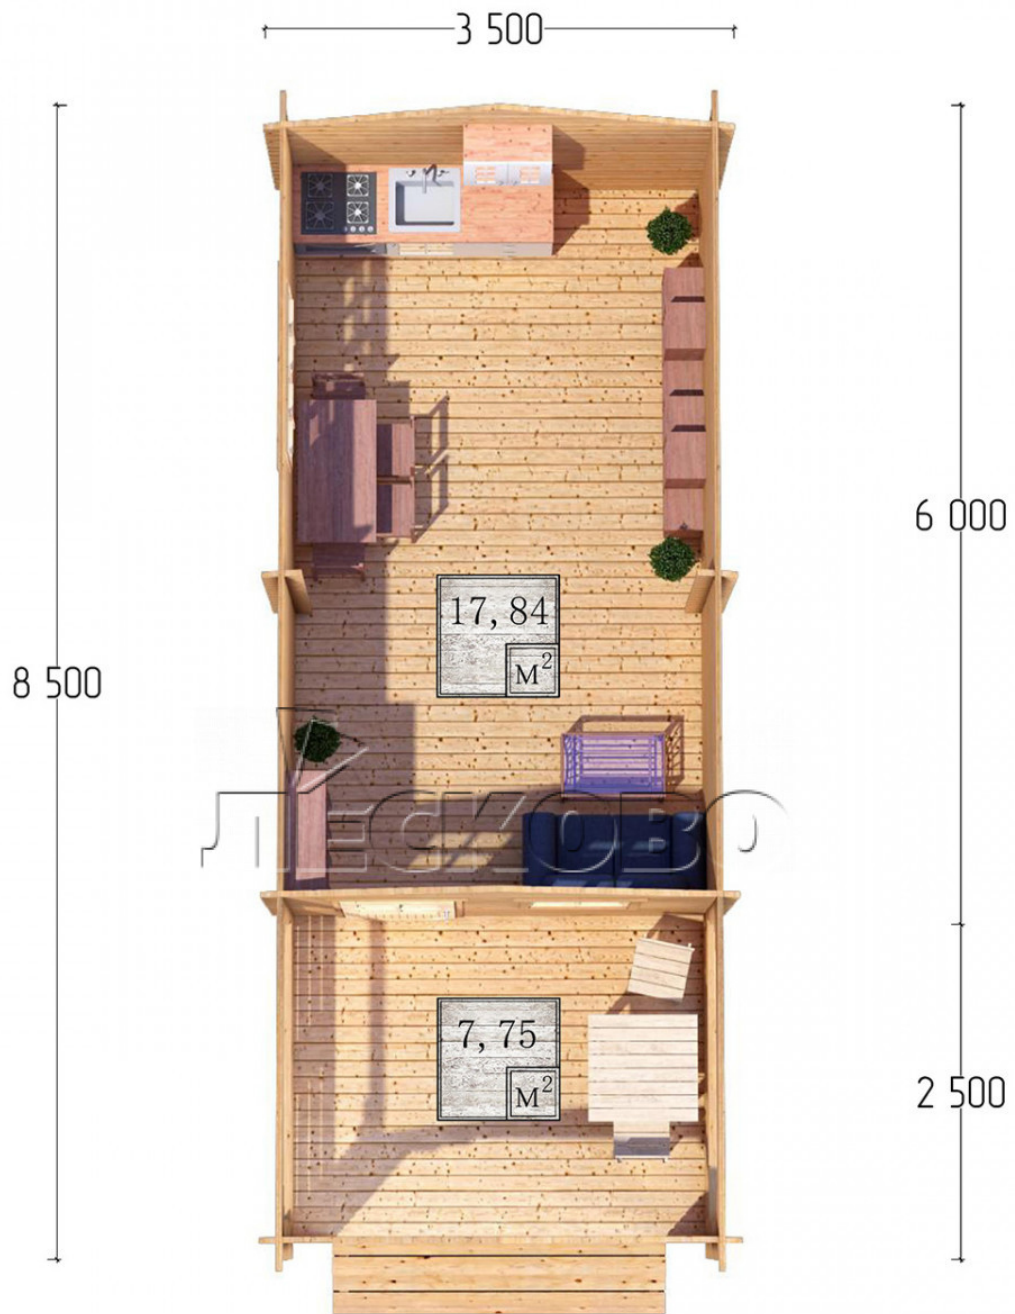

## Log Cabin "DSV" series 3.5×6

Project Dimensions

3.5 × 6 / 26.3 m<sup>2</sup>

Full house set

**4,680 €**

### Timber

45 MM

65 MM  
+ 1,016 €

# Разрез

## House Kit

- Wall kit: 44 × 145mm mini-chamber drying chamber with bowls for the project. The material of the tree is spruce, pine (GOST 8486). Humidity 12-14%. The height of the walls is 2.16 m;

- Logs, lower harness: board 45 × 145 mm chamber drying 10-12%;
- Floors: floorboard 35 mm, Chamber drying;
- Ceiling: imitation of a bar 20 × 135 mm, Chamber drying;
- Wooden windows, glass 4 mm, Single. Treatment with a colorless antiseptic. Hardware;