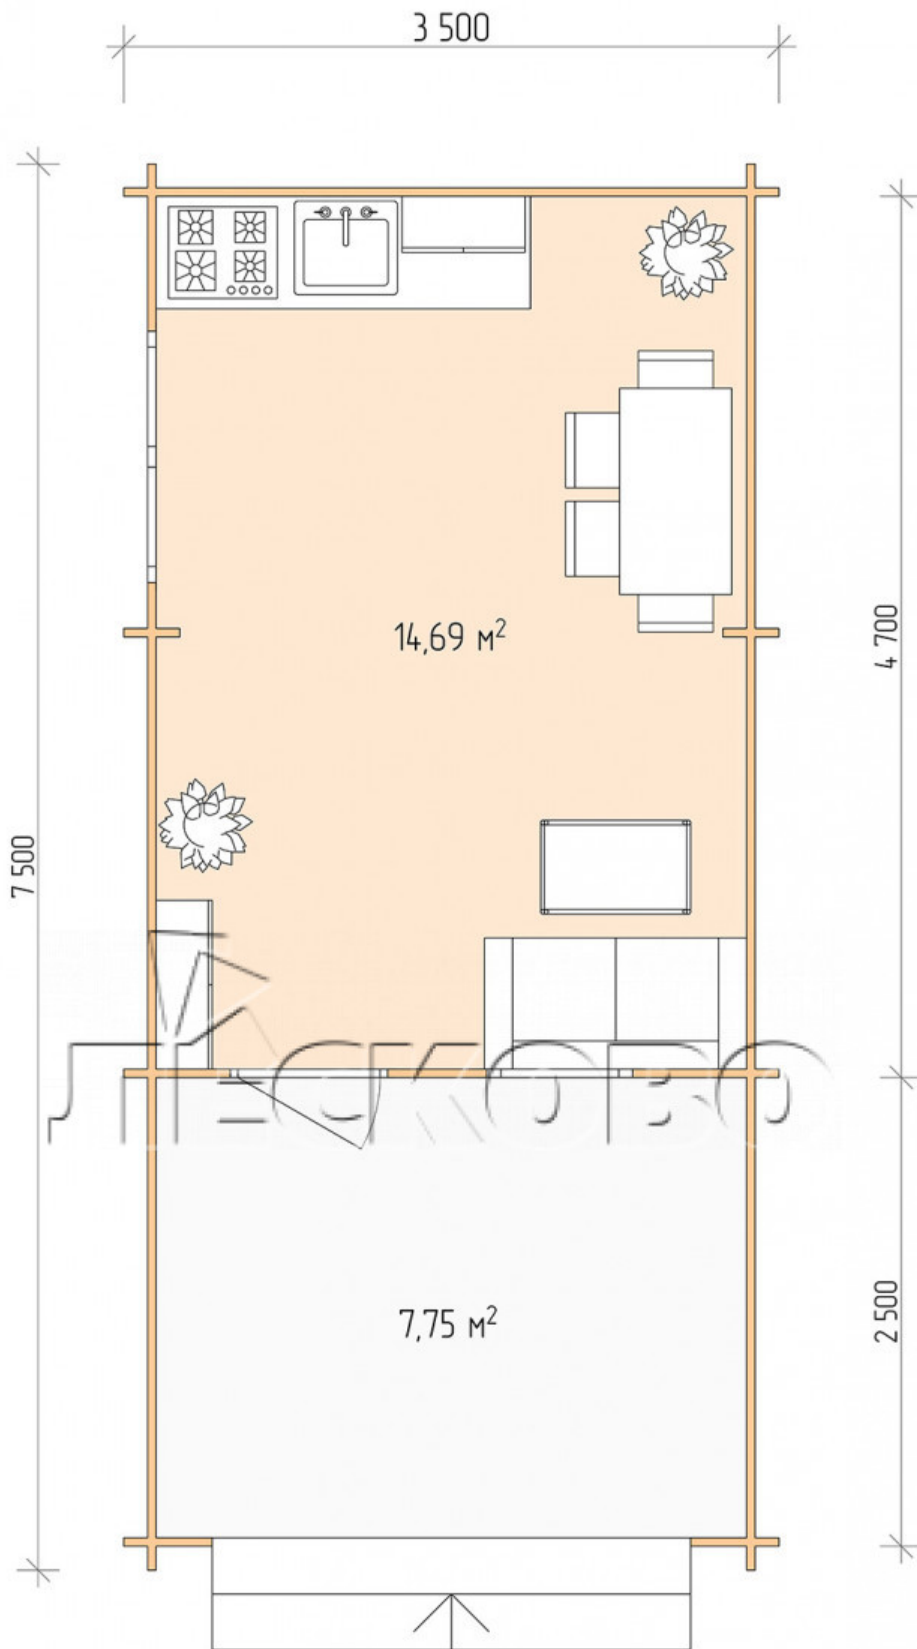

Log Cabin "DSV" series 3.5×5

Project Dimensions

3.5 × 5 / 23 m²

Full house set

4,205 €

Timber

45 MM

65 MM
+ 925 €

Project planning

Разрез

House Kit

- Wall kit: 44 × 145mm mini-chamber drying chamber with bowls for the project. The material of the tree is spruce, pine (GOST 8486). Humidity 12-14%. The height of the walls is 2.16 m;

- Logs, lower harness: board 45 × 145 mm chamber drying 10-12%;
- Floors: floorboard 35 mm, Chamber drying;
- Ceiling: imitation of a bar 20 × 135 mm, Chamber drying;
- Wooden windows, glass 4 mm, Single. Treatment with a colorless antiseptic. Hardware;

0.87×0.78 м.1 шт.

1.34×0.91 м.1 шт.

- Wooden doors;

0.84×1.885 м.

glass.1 шт.

7. Platbands: dry planed board 20 × 100 mm;

8. Roof: shingles.

9. Skirting board 35 mm.