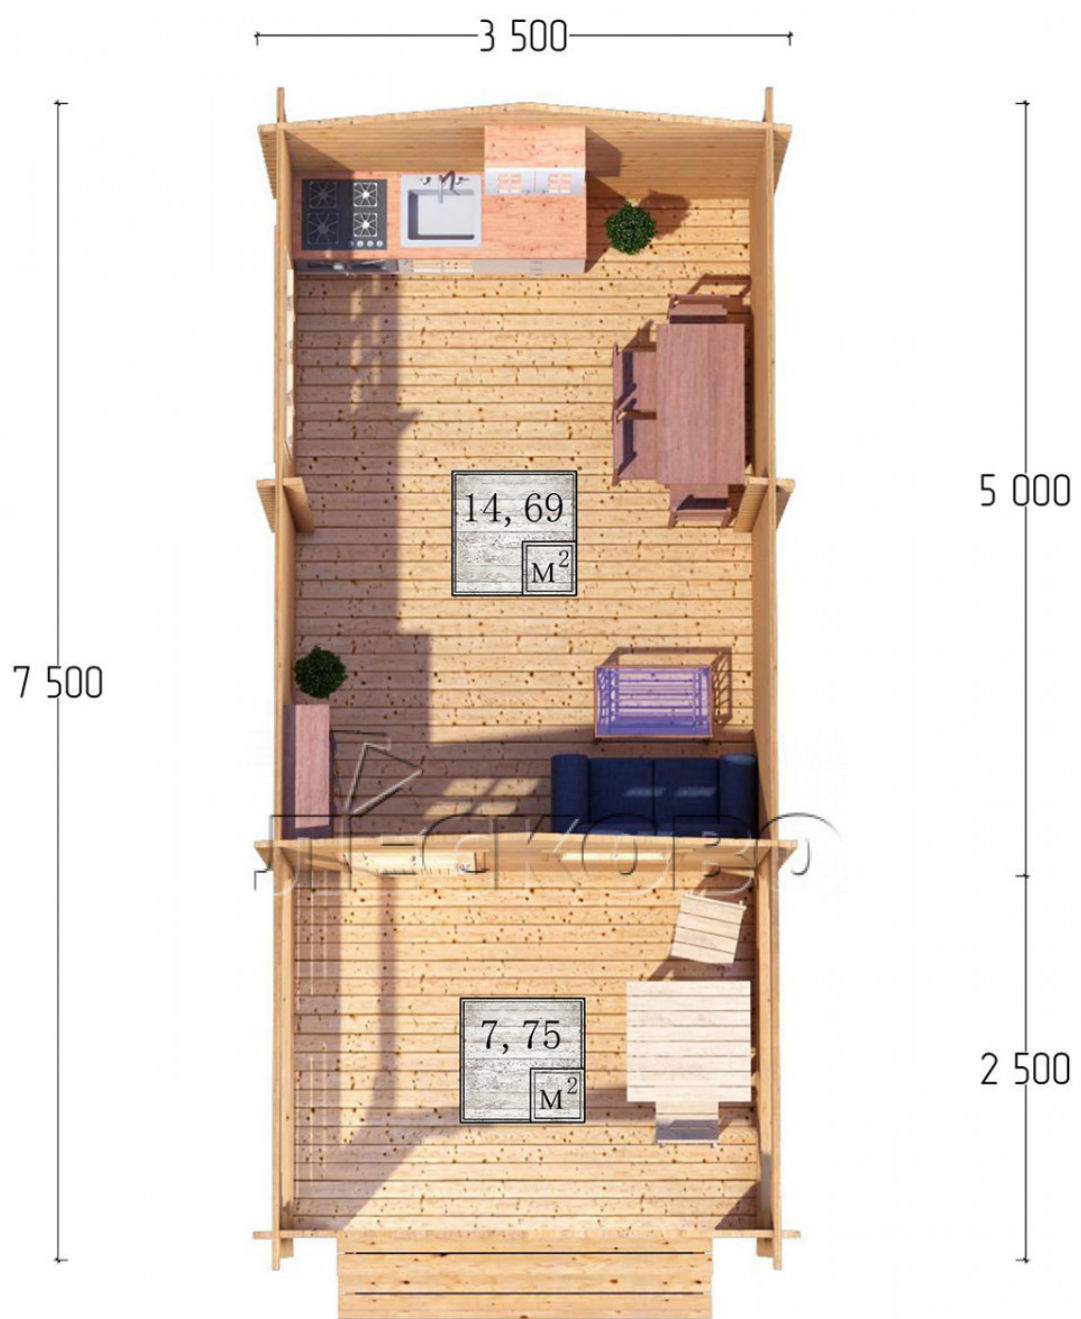

## Log Cabin "DSV" series 3.5×5

Project Dimensions

3.5 × 5 / 23 m<sup>2</sup>

Full house set

**3,419 €**

### Timber

45 mm

65 mm  
+ 740 €

# Разрез

## House Kit

- Wall kit: 44 × 145mm mini-chamber drying chamber with bowls for the project. The material of the tree is spruce, pine (GOST 8486). Humidity 12-14%. The height of the walls is 2.16 m;

- Logs, lower harness: board 45 × 145 mm chamber drying 10-12%;
- Floors: floorboard 35 mm, Chamber drying;
- Ceiling: imitation of a bar 20 × 135 mm, Chamber drying;
- Wooden windows, glass 4 mm, Single. Treatment with a colorless antiseptic. Hardware;