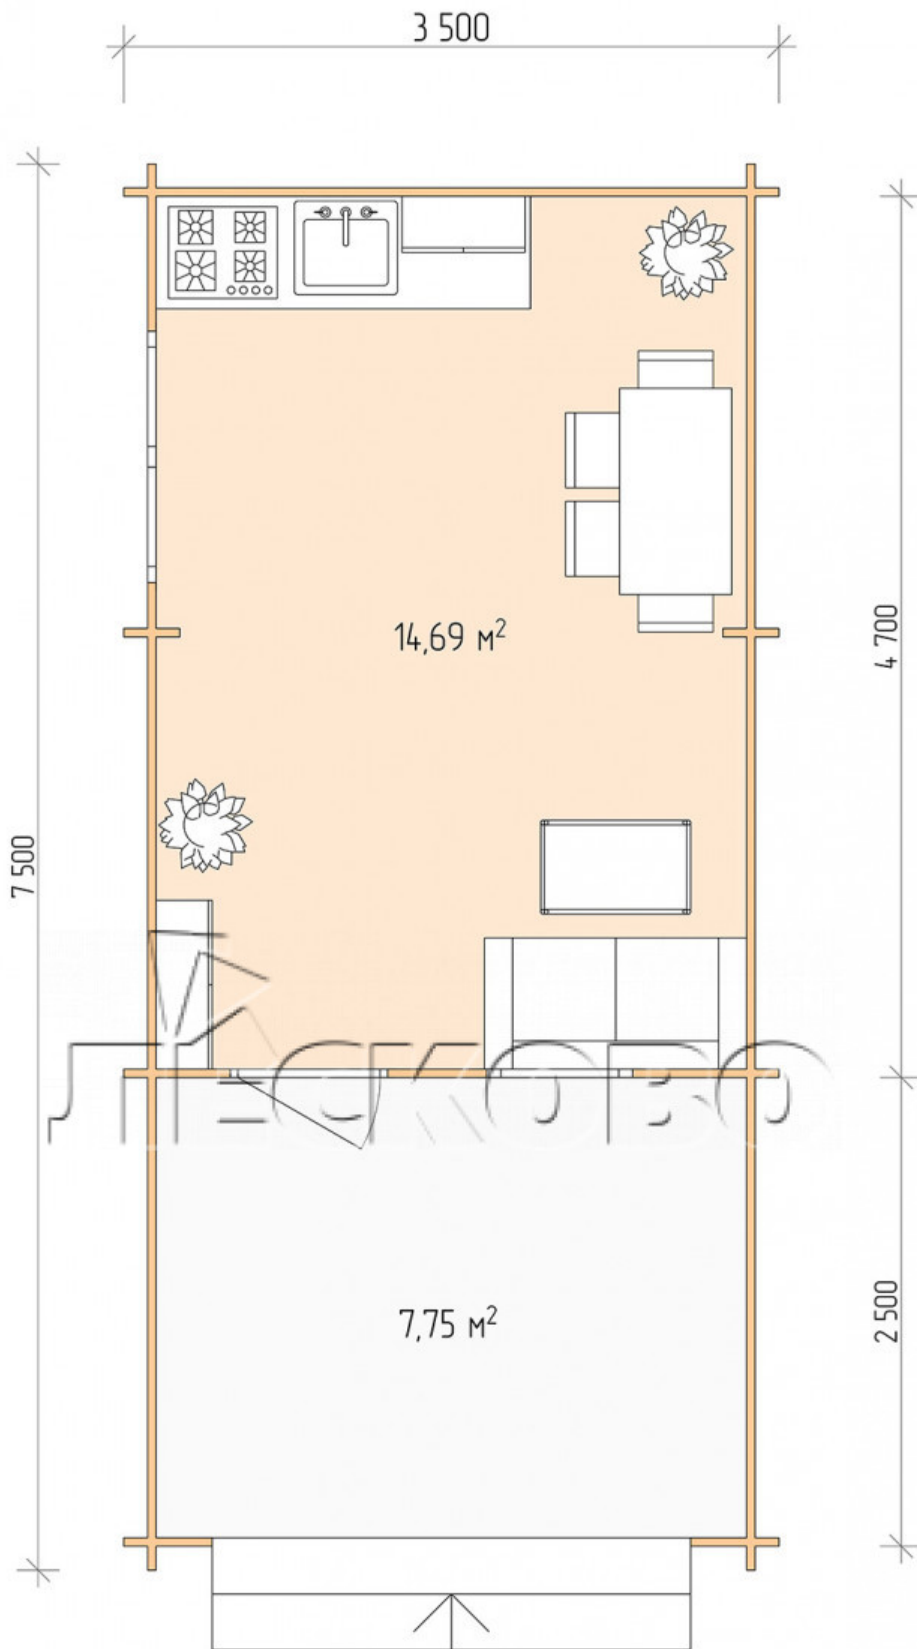

Log Cabin "DSV" series 3.5×5

Project Dimensions

3.5 × 5 / 23 m²

Full house set

3,599 €

Timber

45 mm

65 mm
+ 779 €

Project planning

Разрез

House Kit

- Wall kit: 44 × 145mm mini-chamber drying chamber with bowls for the project. The material of the tree is spruce, pine (GOST 8486). Humidity 12-14%. The height of the walls is 2.16 m;

- Logs, lower harness: board 45 × 145 mm chamber drying 10-12%;
- Floors: floorboard 35 mm, Chamber drying;
- Ceiling: imitation of a bar 20 × 135 mm, Chamber drying;
- Wooden windows, glass 4 mm, Single. Treatment with a colorless antiseptic. Hardware;

0.87×0.78 м.1 шт.

1.34×0.91 м.1 шт.

- Wooden doors;

0.84×1.885 м.

glass.1 шт.

7. Platbands: dry planed board 20 × 100 mm;

8. Roof: shingles.

9. Skirting board 35 mm.