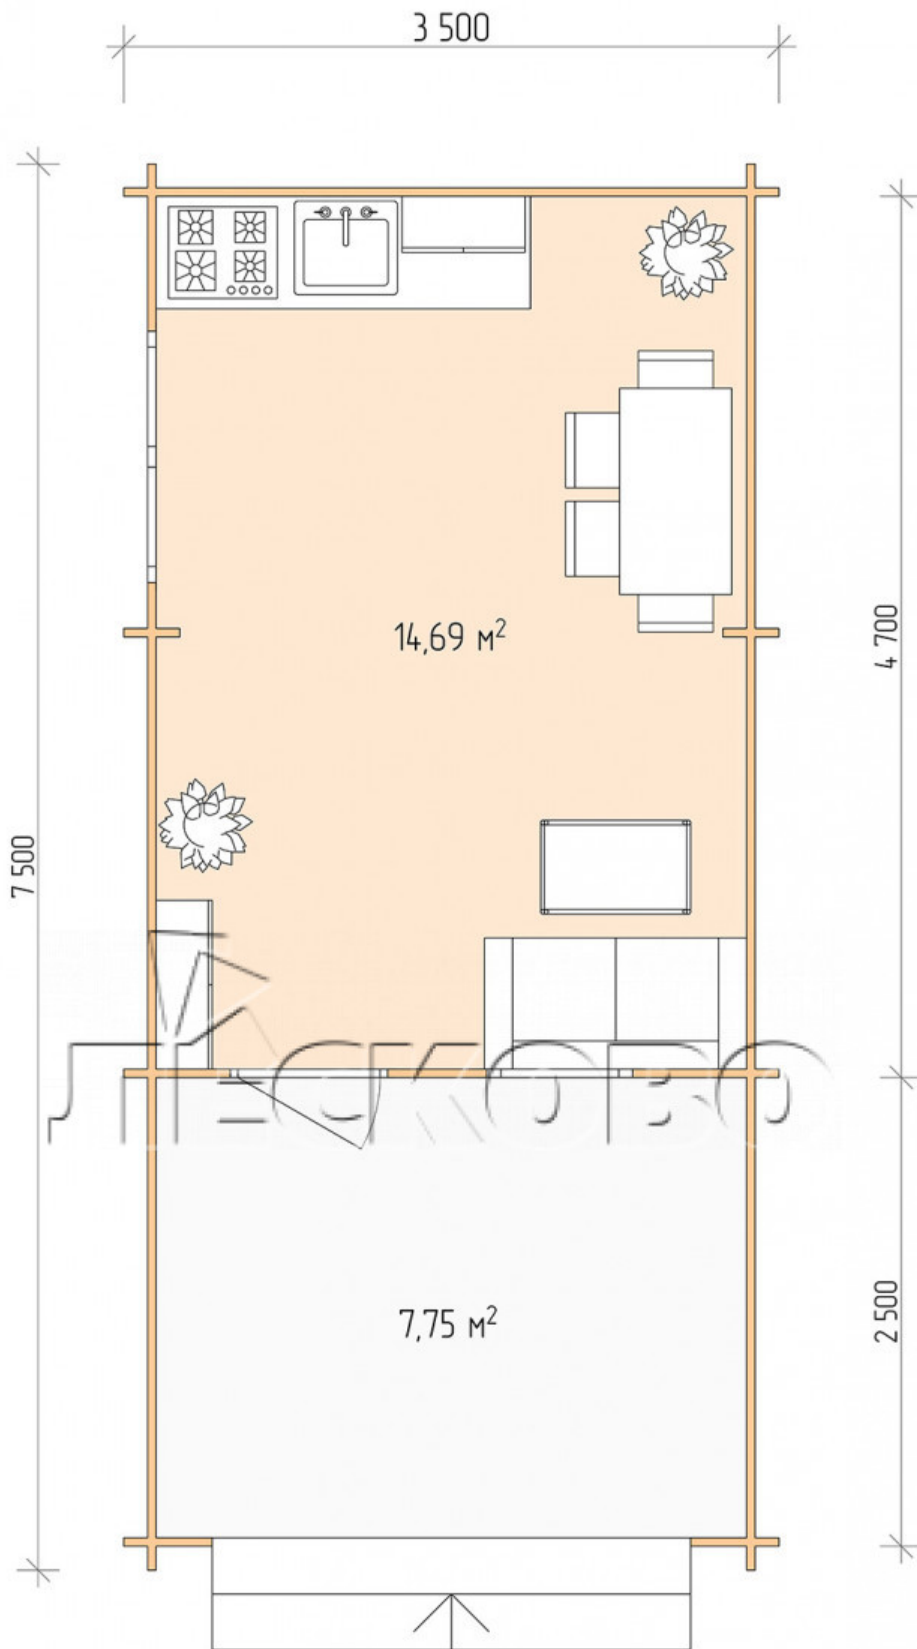

## Log Cabin "DSV" series 3.5×5

Project Dimensions

3.5 × 5 / 23 m<sup>2</sup>

Full house set

**3,419 €**

### Timber

45 mm

65 mm  
+ 740 €

## House Kit

- Wall kit: 44 × 145mm mini-chamber drying chamber with bowls for the project. The material of the tree is spruce, pine (GOST 8486). Humidity 12-14%. The height of the walls is 2.16 m;

- Logs, lower harness: board 45 × 145 mm chamber drying 10-12%;
- Floors: floorboard 35 mm, Chamber drying;
- Ceiling: imitation of a bar 20 × 135 mm, Chamber drying;
- Wooden windows, glass 4 mm, Single. Treatment with a colorless antiseptic. Hardware;

0.87×0.78 м.1 шт.

1.34×0.91 м.1 шт.

- Wooden doors;

0.84×1.885 м.

glass.1 шт.

7. Platbands: dry planed board 20 × 100 mm;

8. Roof: shingles.

9. Skirting board 35 mm.