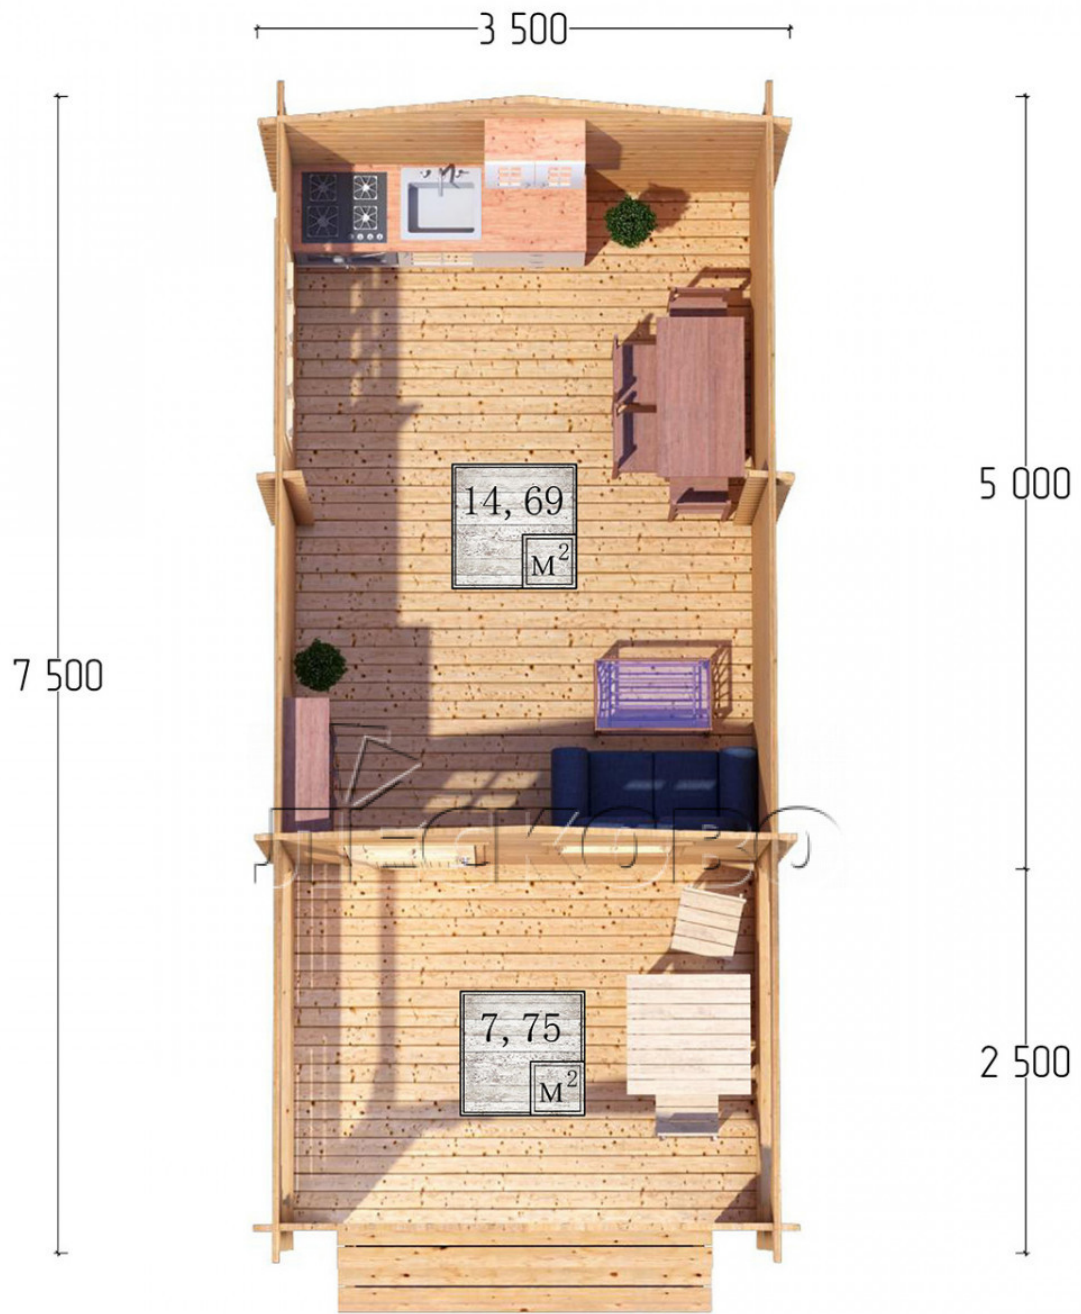

Log Cabin "DSV" series 3.5×5

Project Dimensions

3.5 × 5 / 23 m²

Full house set

3,599 €

Timber

45 mm

65 mm
+ 779 €

Project planning

Разрез

House Kit

- Wall kit: 44 × 145mm mini-chamber drying chamber with bowls for the project. The material of the tree is spruce, pine (GOST 8486). Humidity 12-14%. The height of the walls is 2.16 m;

- Logs, lower harness: board 45 × 145 mm chamber drying 10-12%;
- Floors: floorboard 35 mm, Chamber drying;
- Ceiling: imitation of a bar 20 × 135 mm, Chamber drying;
- Wooden windows, glass 4 mm, Single. Treatment with a colorless antiseptic. Hardware;

0.87×0.78 м.1 шт.

1.34×0.91 м.1 шт.

- Wooden doors;

0.84×1.885 м.

glass.1 шт.

7. Platbands: dry planed board 20 × 100 mm;

8. Roof: shingles.

9. Skirting board 35 mm.