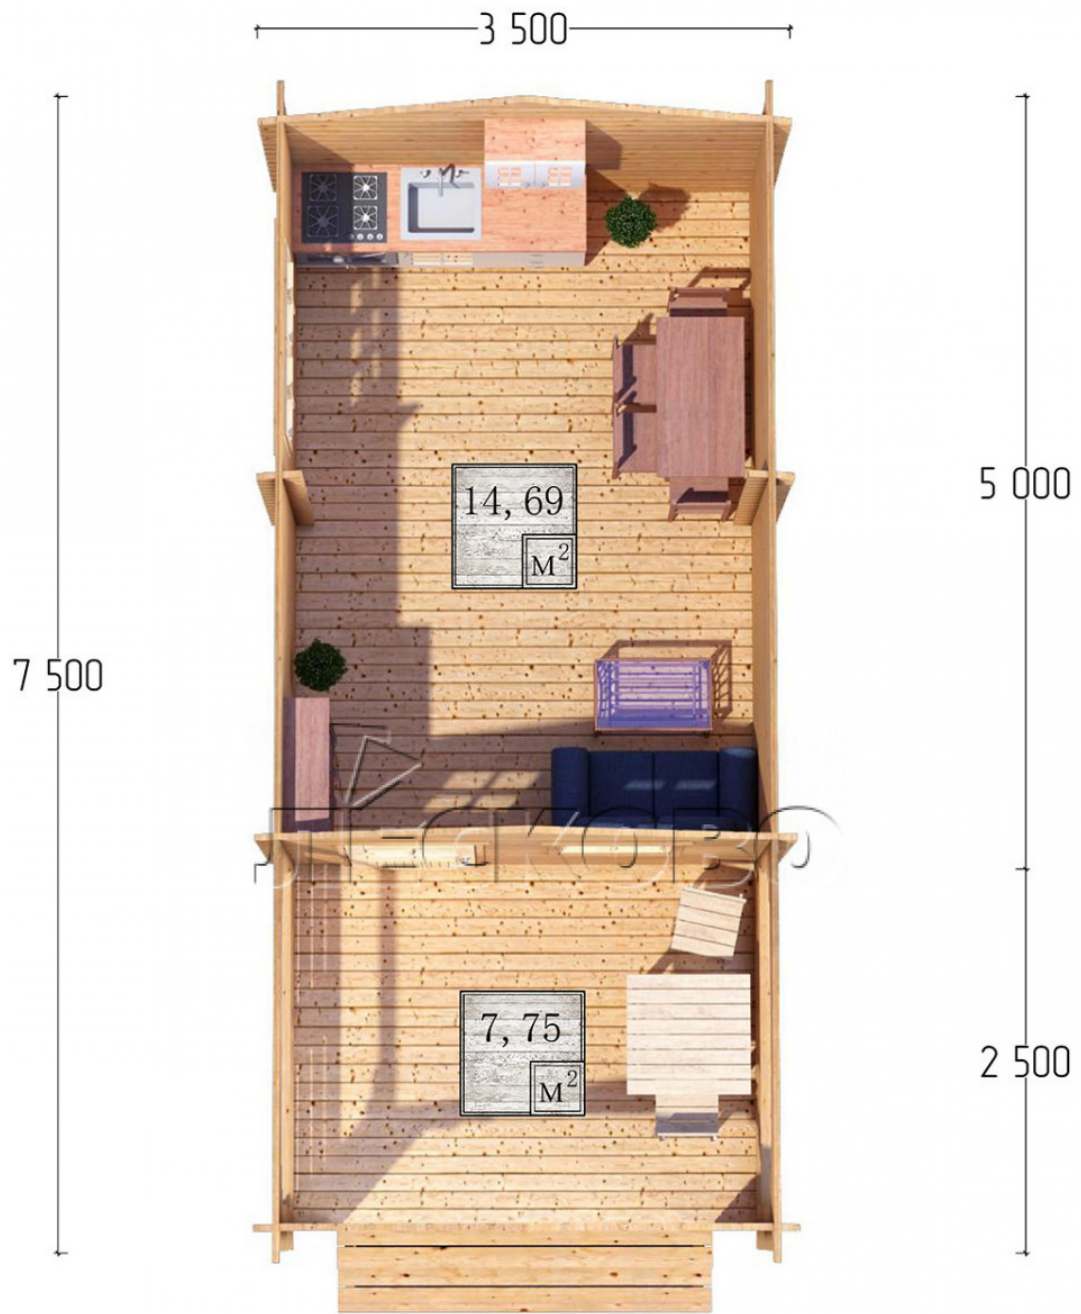

Log Cabin "DSV" series 3.5×5

Project Dimensions

3.5 × 5 / 23 m²

Full house set

4,205 €

Timber

45 MM

65 MM
+ 925 €

Project planning

Разрез

House Kit

- Wall kit: 44 × 145mm mini-chamber drying chamber with bowls for the project. The material of the tree is spruce, pine (GOST 8486). Humidity 12-14%. The height of the walls is 2.16 m;

- Logs, lower harness: board 45 × 145 mm chamber drying 10-12%;
- Floors: floorboard 35 mm, Chamber drying;
- Ceiling: imitation of a bar 20 × 135 mm, Chamber drying;
- Wooden windows, glass 4 mm, Single. Treatment with a colorless antiseptic. Hardware;

0.87×0.78 м.1 шт.

1.34×0.91 м.1 шт.

- Wooden doors;

0.84×1.885 м.

glass.1 шт.

7. Platbands: dry planed board 20 × 100 mm;

8. Roof: shingles.

9. Skirting board 35 mm.