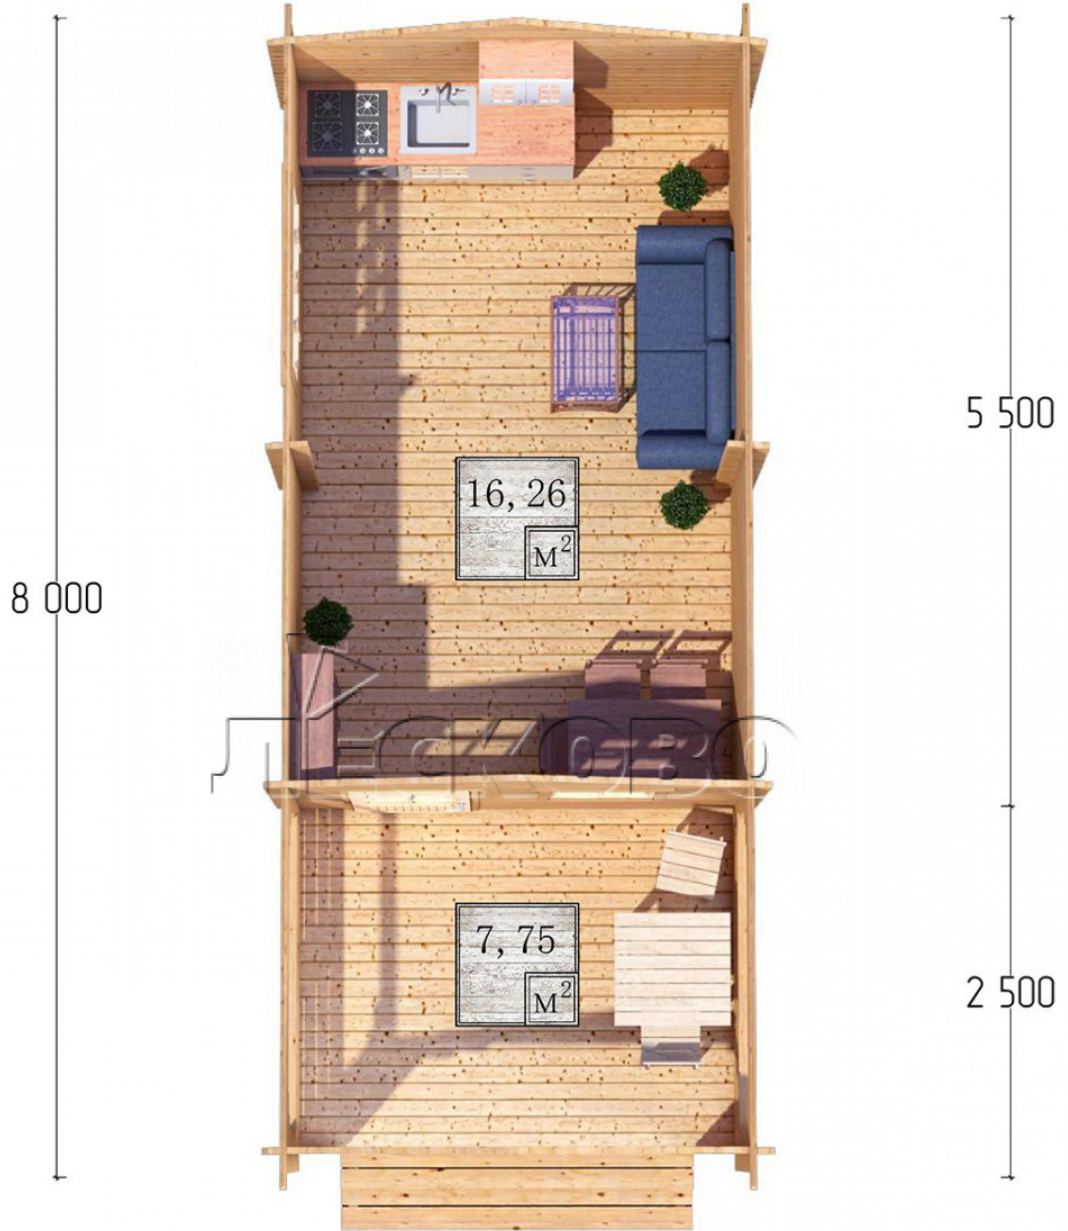

Log Cabin "DSV" series 3.5×5.5

Project Dimensions

3.5 × 5.5 / 24.7 m²

Full house set

3,841 €

Timber

45 MM

65 MM
+ 817 €

Project planning

3 500

Разрез

House Kit

- Wall kit: 44 × 145mm mini-chamber drying chamber with bowls for the project. The material of the tree is spruce, pine (GOST 8486). Humidity 12-14%. The height of the walls is 2.16 m;

- Logs, lower harness: board 45 × 145 mm chamber drying 10-12%;
- Floors: floorboard 35 mm, Chamber drying;
- Ceiling: imitation of a bar 20 × 135 mm, Chamber drying;
- Wooden windows, glass 4 mm, Single. Treatment with a colorless antiseptic. Hardware;

0.87×0.78 м.1 шт.

1.34×0.91 м.1 шт.

- Wooden doors;

0.84×1.885 м.

glass.1 шт.

7. Platbands: dry planed board 20 × 100 mm;

8. Roof: shingles.

9. Skirting board 35 mm.