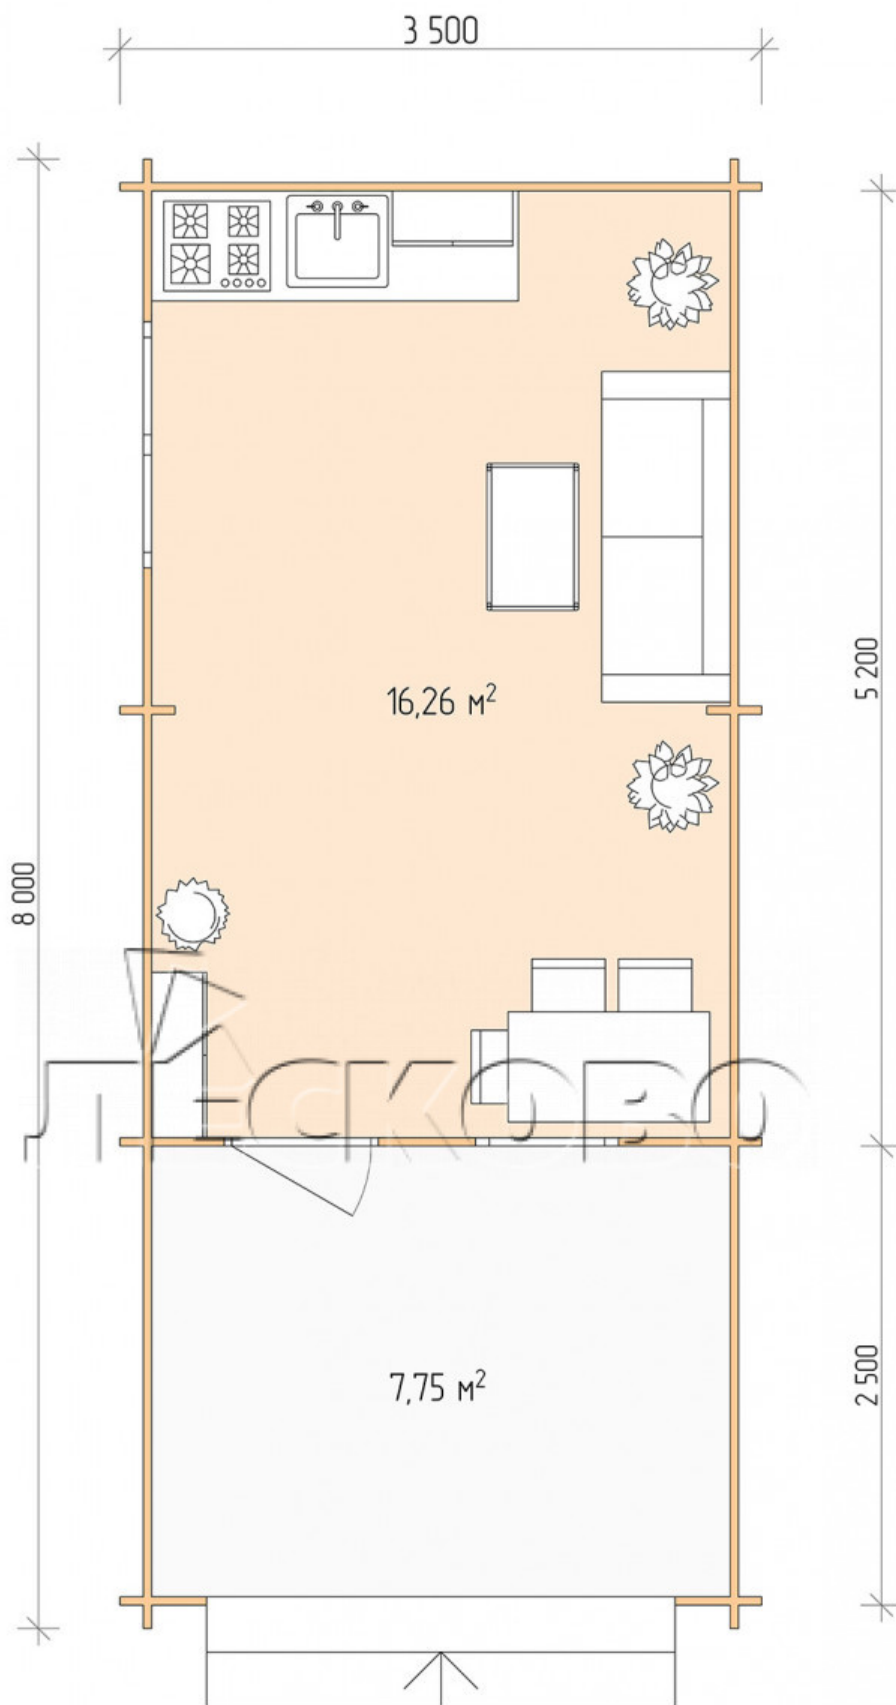

Log Cabin "DSV" series 3.5×5.5

Project Dimensions

3.5 × 5.5 / 24.7 m²

Full house set

3,841 €

Timber

45 MM

65 MM
+ 817 €

Project planning

3 500

Разрез

House Kit

- Wall kit: 44 × 145mm mini-chamber drying chamber with bowls for the project. The material of the tree is spruce, pine (GOST 8486). Humidity 12-14%. The height of the walls is 2.16 m;

- Logs, lower harness: board 45 × 145 mm chamber drying 10-12%;
- Floors: floorboard 35 mm, Chamber drying;
- Ceiling: imitation of a bar 20 × 135 mm, Chamber drying;
- Wooden windows, glass 4 mm, Single. Treatment with a colorless antiseptic. Hardware;

0.87×0.78 м.1 шт.

1.34×0.91 м.1 шт.

- Wooden doors;

0.84×1.885 м.

glass.1 шт.

7. Platbands: dry planed board 20 × 100 mm;

8. Roof: shingles.

9. Skirting board 35 mm.