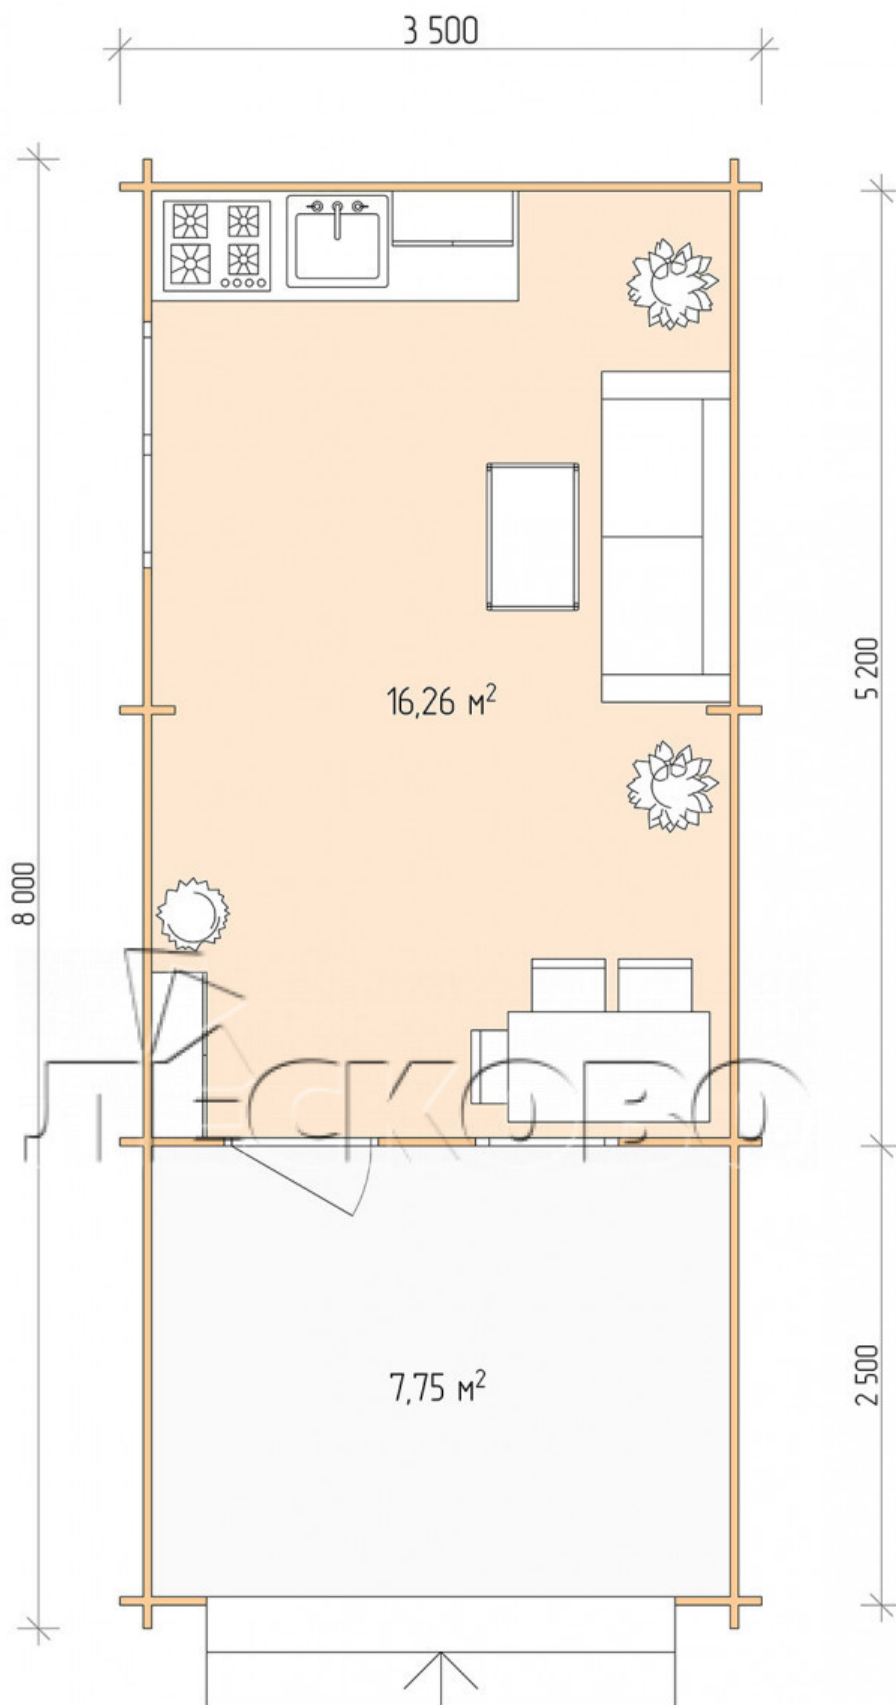

Log Cabin "DSV" series 3.5×5.5

Project Dimensions

3.5 × 5.5 / 24.7 m²

Full house set

4,573 €

Timber

45 MM

65 MM
+ 991 €

Project planning

3 500

Разрез

House Kit

- Wall kit: 44 × 145mm mini-chamber drying chamber with bowls for the project. The material of the tree is spruce, pine (GOST 8486). Humidity 12-14%. The height of the walls is 2.16 m;

- Logs, lower harness: board 45 × 145 mm chamber drying 10-12%;
- Floors: floorboard 35 mm, Chamber drying;
- Ceiling: imitation of a bar 20 × 135 mm, Chamber drying;
- Wooden windows, glass 4 mm, Single. Treatment with a colorless antiseptic. Hardware;

0.87×0.78 м.1 шт.

1.34×0.91 м.1 шт.

- Wooden doors;

0.84×1.885 м.

glass.1 шт.

7. Platbands: dry planed board 20 × 100 mm;

8. Roof: shingles.

9. Skirting board 35 mm.