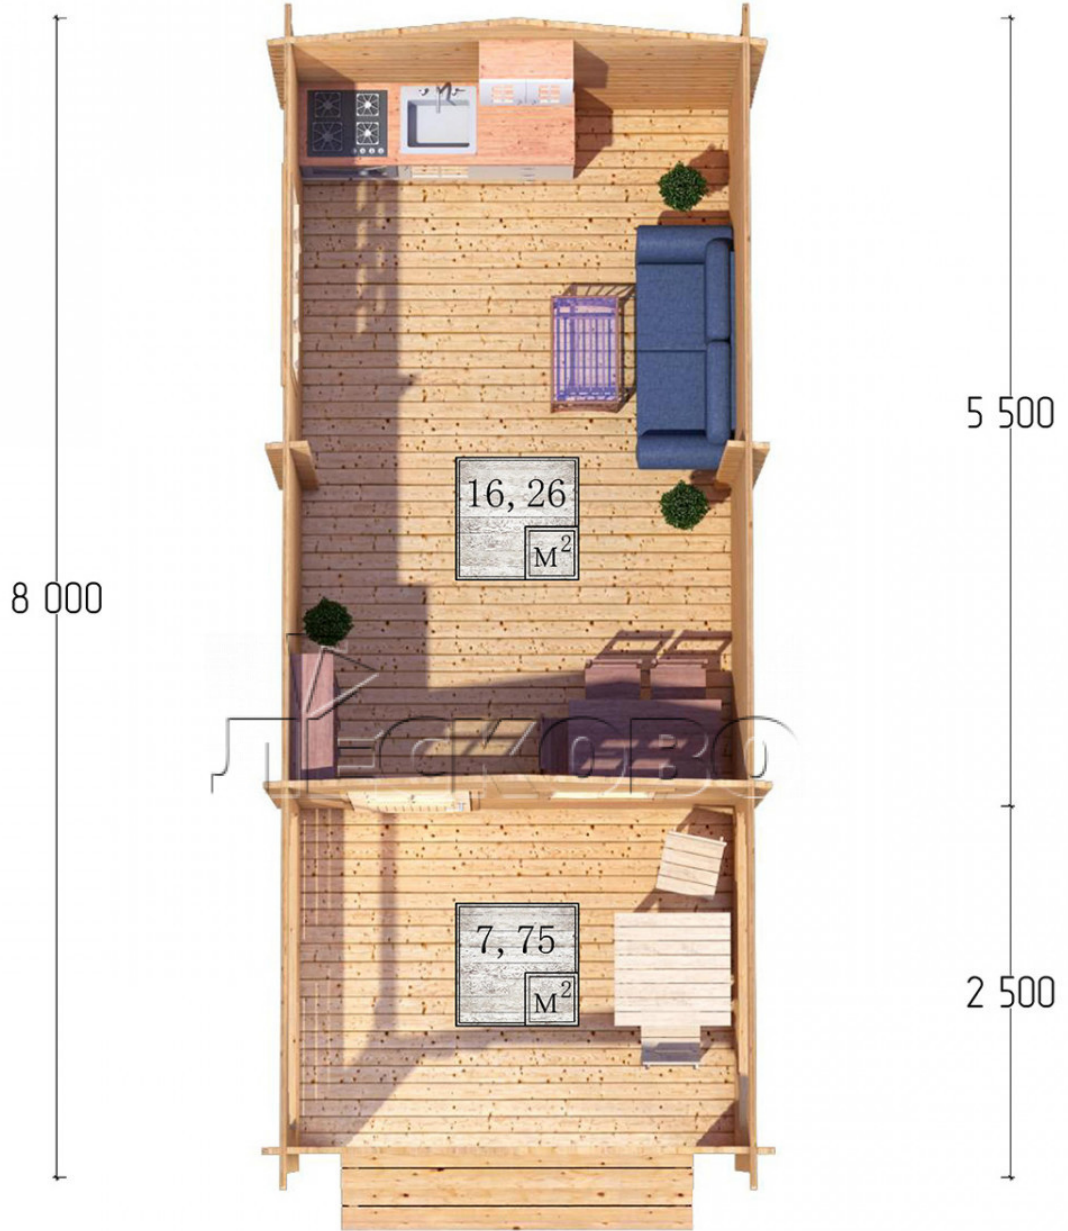

Log Cabin "DSV" series 3.5×5.5

Project Dimensions

3.5 × 5.5 / 24.7 m²

Full house set

4,573 €

Timber

45 MM

65 MM
+ 991 €

Project planning

3 500

Разрез

House Kit

- Wall kit: 44 × 145mm mini-chamber drying chamber with bowls for the project. The material of the tree is spruce, pine (GOST 8486). Humidity 12-14%. The height of the walls is 2.16 m;

- Logs, lower harness: board 45 × 145 mm chamber drying 10-12%;
- Floors: floorboard 35 mm, Chamber drying;
- Ceiling: imitation of a bar 20 × 135 mm, Chamber drying;
- Wooden windows, glass 4 mm, Single. Treatment with a colorless antiseptic. Hardware;

0.87×0.78 м.1 шт.

1.34×0.91 м.1 шт.

- Wooden doors;

0.84×1.885 м.

glass.1 шт.

7. Platbands: dry planed board 20 × 100 mm;

8. Roof: shingles.

9. Skirting board 35 mm.