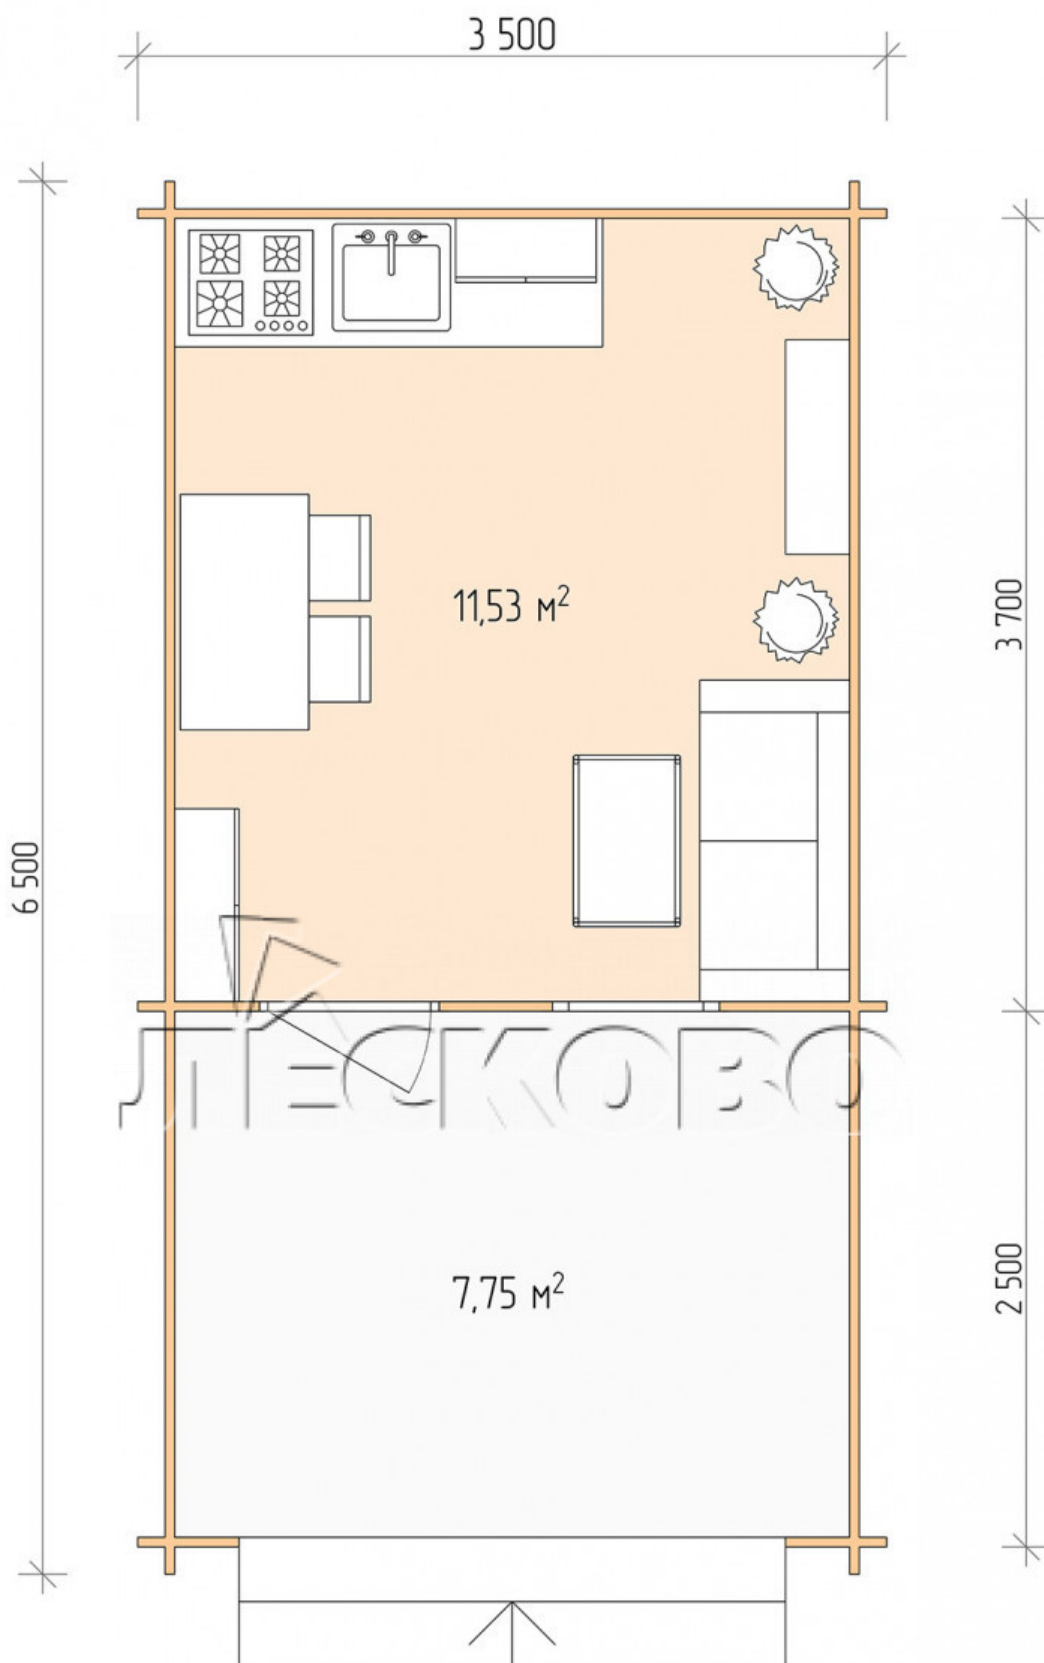

Log Cabin "DSV" series 3.5×4

Project Dimensions

3.5 × 4 / 19.8 m²

Full house set

3,070 €

Timber

45 MM

65 MM
+ 684 €

Project planning

Разрез

House Kit

- Wall kit: 44 × 145mm mini-chamber drying chamber with bowls for the project. The material of the tree is spruce, pine (GOST 8486). Humidity 12-14%. The height of the walls is 2.16 m;

- Logs, lower harness: board 45 × 145 mm chamber drying 10-12%;
- Floors: floorboard 35 mm, Chamber drying;
- Ceiling: imitation of a bar 20 × 135 mm, Chamber drying;
- Wooden windows, glass 4 mm, Single. Treatment with a colorless antiseptic. Hardware;

0.87×0.78 м.1 шт.

- Wooden doors;

0.84×1.885 м.

glass.1 шт.

7. Platbands: dry planed board 20 × 100 mm;

8. Roof: shingles.

9. Skirting board 35 mm.

+7 (4942) 499-770