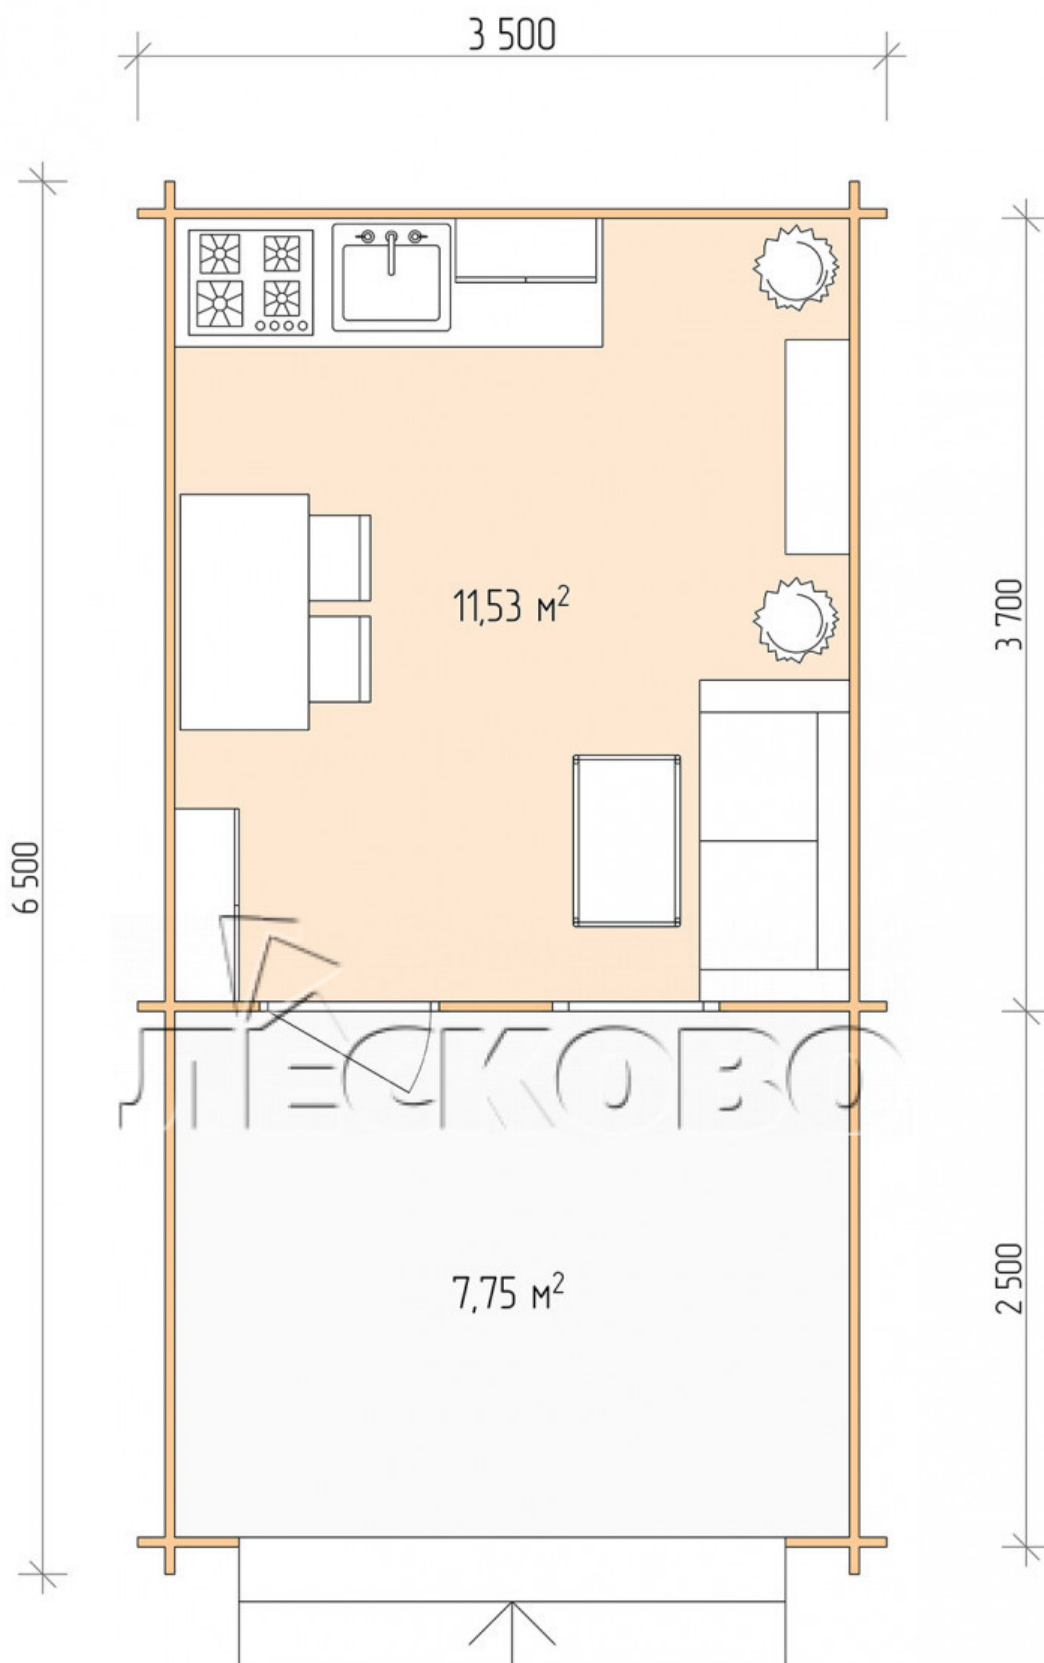

Log Cabin "DSV" series 3.5×4

Project Dimensions

3.5 × 4 / 19.8 m²

Full house set

3,557 €

Timber

45 MM

65 MM
+ 812 €

Project planning

Разрез

House Kit

- Wall kit: 44 × 145mm mini-chamber drying chamber with bowls for the project. The material of the tree is spruce, pine (GOST 8486). Humidity 12-14%. The height of the walls is 2.16 m;

- Logs, lower harness: board 45 × 145 mm chamber drying 10-12%;
- Floors: floorboard 35 mm, Chamber drying;
- Ceiling: imitation of a bar 20 × 135 mm, Chamber drying;
- Wooden windows, glass 4 mm, Single. Treatment with a colorless antiseptic. Hardware;

0.87×0.78 м.1 шт.

- Wooden doors;

0.84×1.885 м.

glass.1 шт.

7. Platbands: dry planed board 20 × 100 mm;

8. Roof: shingles.

9. Skirting board 35 mm.

+7 (4942) 499-770