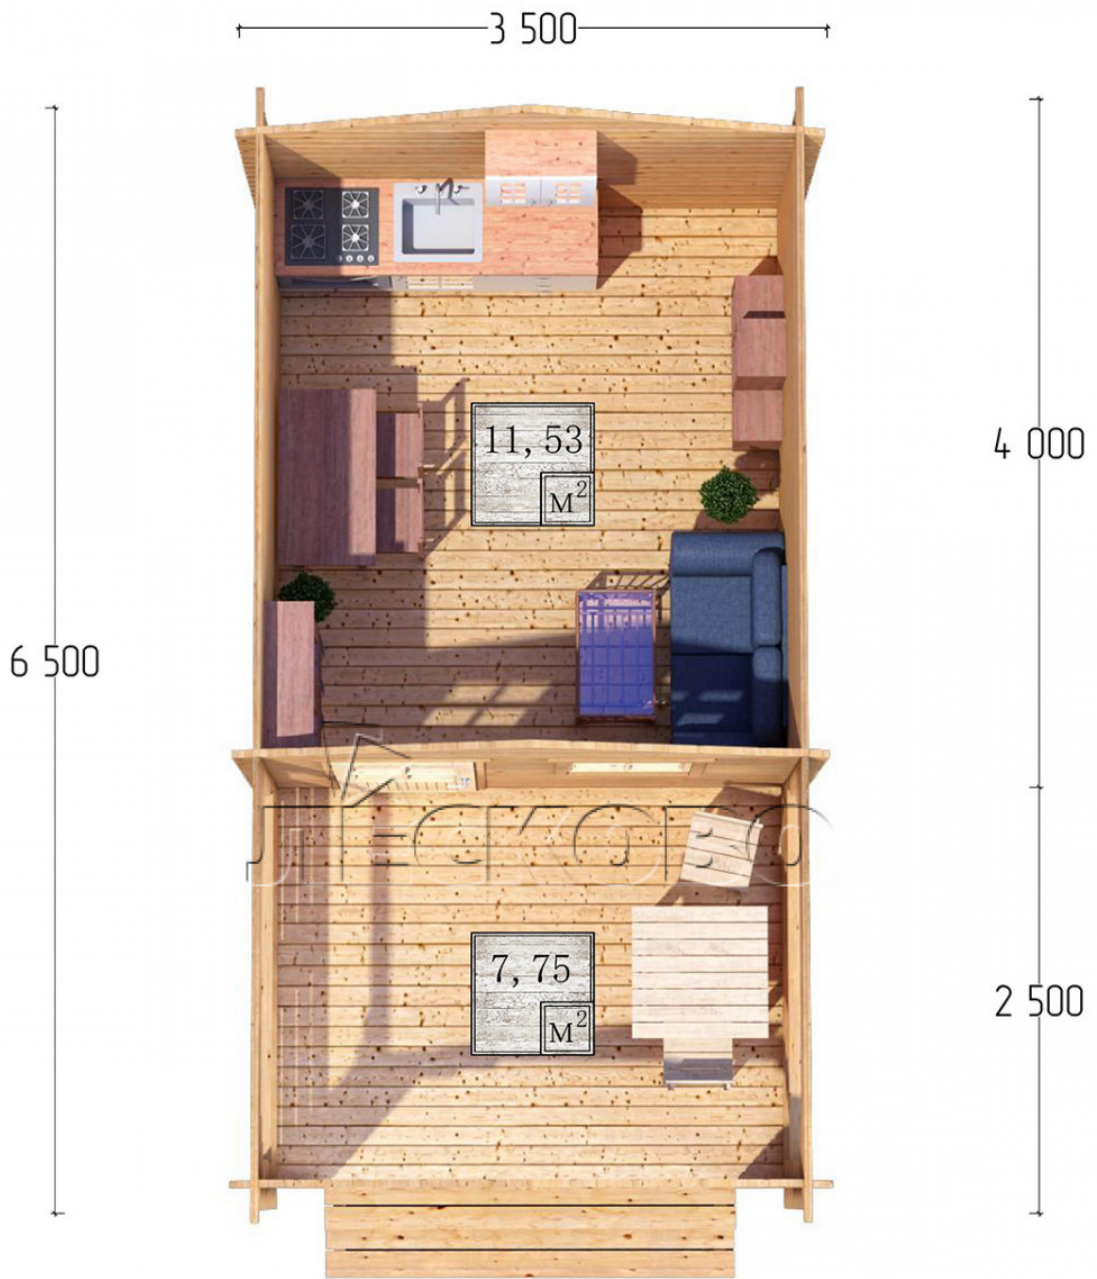

Log Cabin "DSV" series 3.5×4

Project Dimensions

3.5 × 4 / 19.8 m²

Full house set

3,070 €

Timber

45 MM

65 MM
+ 684 €

Project planning

Разрез

House Kit

- Wall kit: 44 × 145mm mini-chamber drying chamber with bowls for the project. The material of the tree is spruce, pine (GOST 8486). Humidity 12-14%. The height of the walls is 2.16 m;

- Logs, lower harness: board 45 × 145 mm chamber drying 10-12%;
- Floors: floorboard 35 mm, Chamber drying;
- Ceiling: imitation of a bar 20 × 135 mm, Chamber drying;
- Wooden windows, glass 4 mm, Single. Treatment with a colorless antiseptic. Hardware;

0.87×0.78 м.1 шт.

- Wooden doors;

0.84×1.885 м.

glass.1 шт.

7. Platbands: dry planed board 20 × 100 mm;

8. Roof: shingles.

9. Skirting board 35 mm.

+7 (4942) 499-770