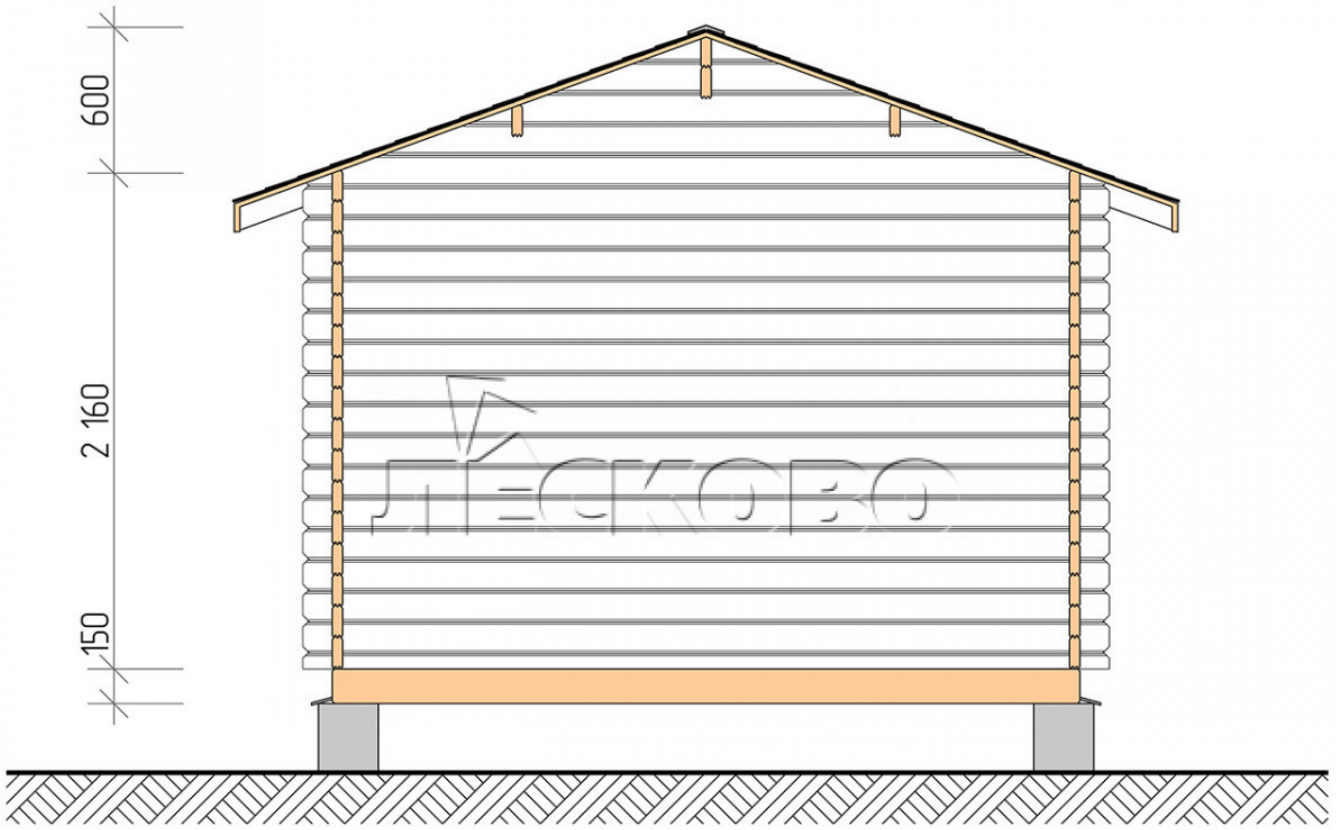

Log Cabin "DSV" series 3.5×4

Project Dimensions

3.5 × 4 / 19.8 m²

Full house set

3,557 €

Timber

45 MM

65 MM
+ 812 €

Project planning

Разрез

House Kit

- Wall kit: 44 × 145mm mini-chamber drying chamber with bowls for the project. The material of the tree is spruce, pine (GOST 8486). Humidity 12-14%. The height of the walls is 2.16 m;