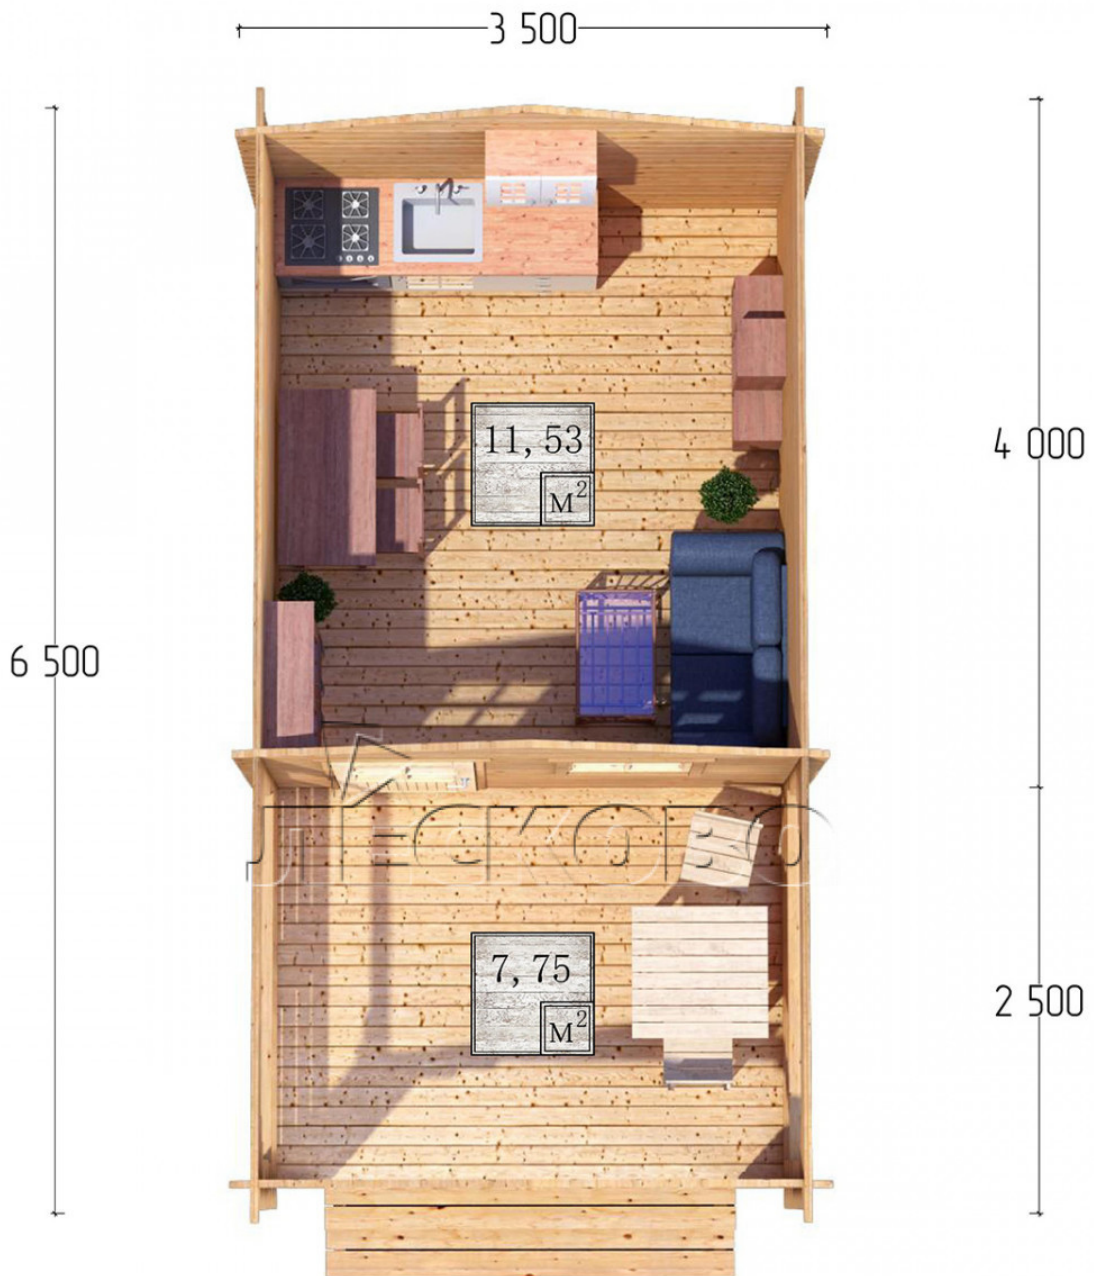

Log Cabin "DSV" series 3.5×4

Project Dimensions

3.5 × 4 / 19.8 m²

Full house set

2,797 €

Timber

45 MM

65 MM
+ 623 €

Project planning

Разрез

House Kit

- Wall kit: 44 × 145mm mini-chamber drying chamber with bowls for the project. The material of the tree is spruce, pine (GOST 8486). Humidity 12-14%. The height of the walls is 2.16 m;

- Logs, lower harness: board 45 × 145 mm chamber drying 10-12%;
- Floors: floorboard 35 mm, Chamber drying;
- Ceiling: imitation of a bar 20 × 135 mm, Chamber drying;
- Wooden windows, glass 4 mm, Single. Treatment with a colorless antiseptic. Hardware;

0.87×0.78 м.1 шт.

- Wooden doors;

0.84×1.885 м.

glass.1 шт.

7. Platbands: dry planed board 20 × 100 mm;

8. Roof: shingles.

9. Skirting board 35 mm.

+7 (4942) 499-770