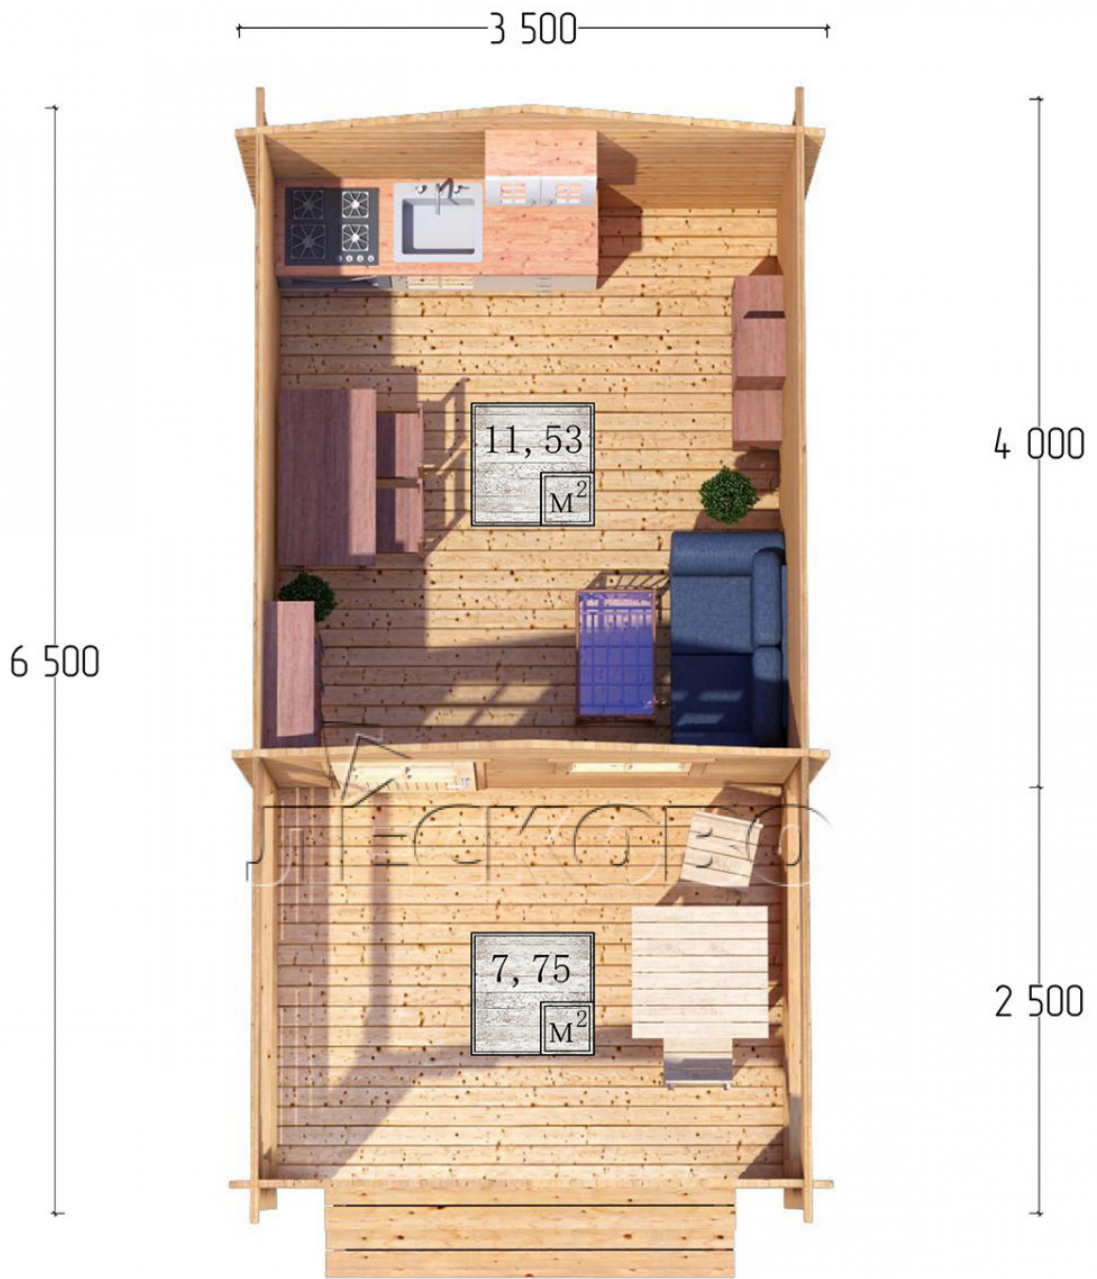

Log Cabin "DSV" series 3.5×4

Project Dimensions

3.5 × 4 / 19.8 m²

Full house set

3,557 €

Timber

45 MM

65 MM
+ 812 €

Project planning

Разрез

House Kit

- Wall kit: 44 × 145mm mini-chamber drying chamber with bowls for the project. The material of the tree is spruce, pine (GOST 8486). Humidity 12-14%. The height of the walls is 2.16 m;

- Logs, lower harness: board 45 × 145 mm chamber drying 10-12%;
- Floors: floorboard 35 mm, Chamber drying;
- Ceiling: imitation of a bar 20 × 135 mm, Chamber drying;
- Wooden windows, glass 4 mm, Single. Treatment with a colorless antiseptic. Hardware;

0.87×0.78 м.1 шт.

- Wooden doors;

0.84×1.885 м.

glass.1 шт.

7. Platbands: dry planed board 20 × 100 mm;

8. Roof: shingles.

9. Skirting board 35 mm.

+7 (4942) 499-770