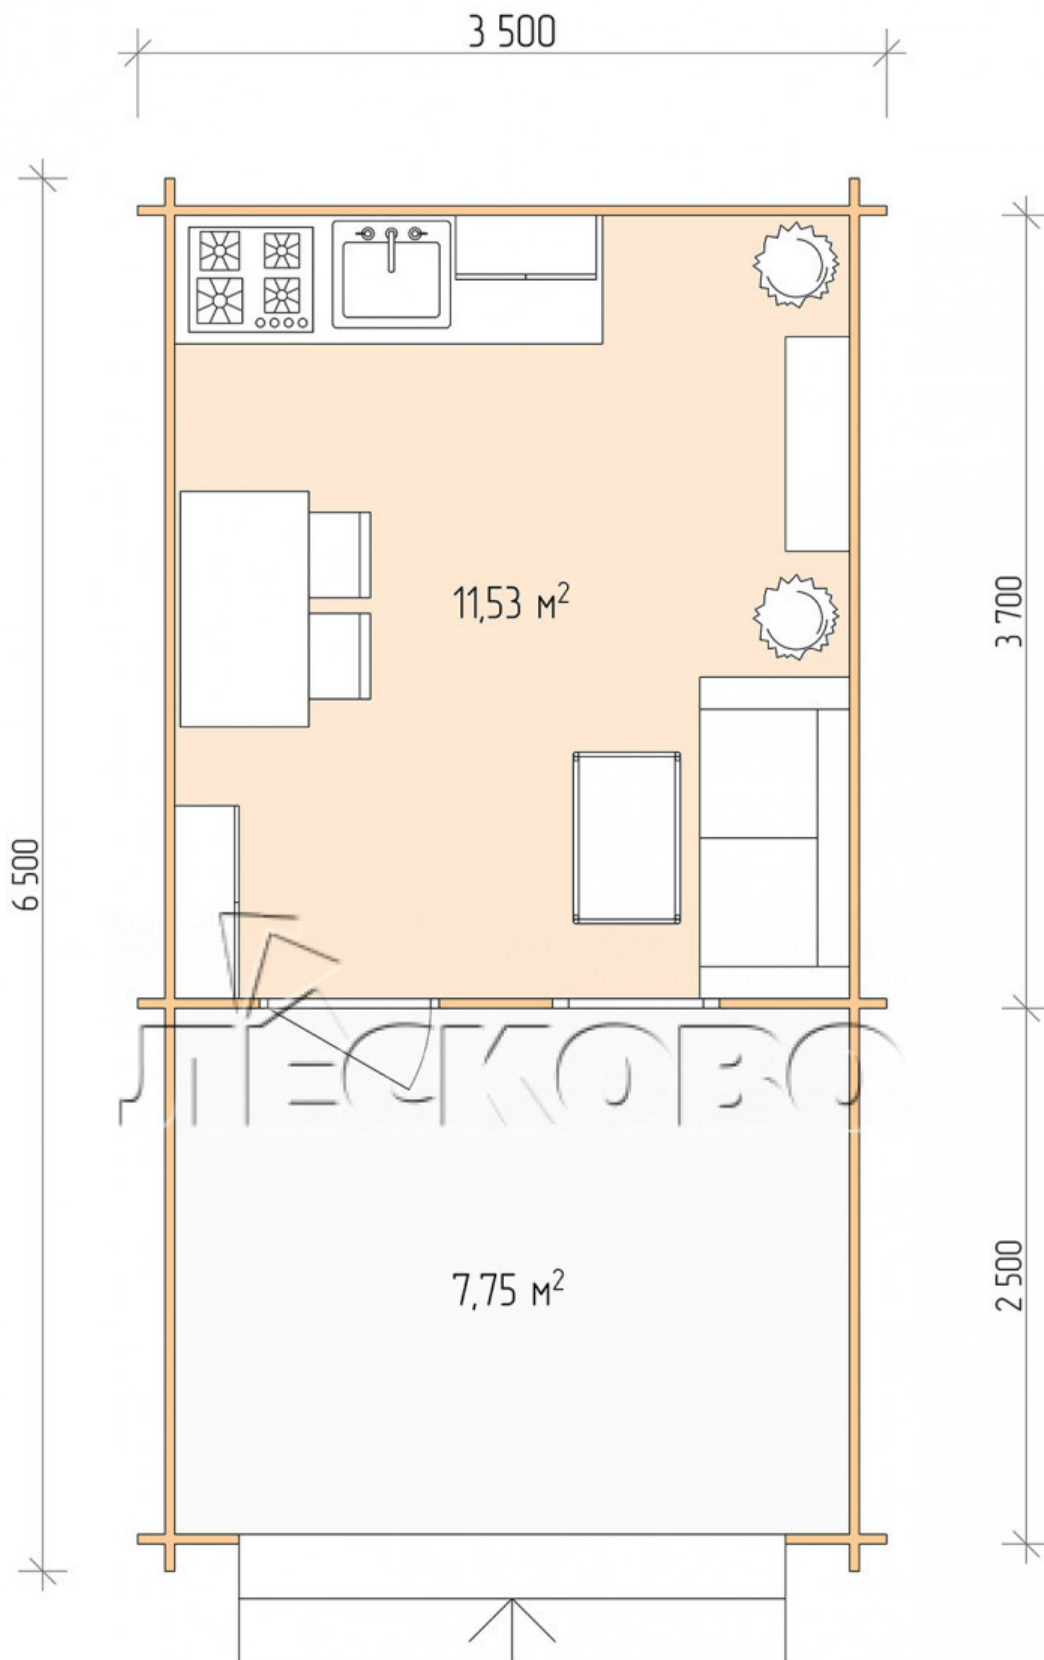

Log Cabin "DSV" series 3.5×4

Project Dimensions

3.5 × 4 / 19.8 m²

Full house set

2,797 €

Timber

45 MM

65 MM
+ 623 €

Project planning

Разрез

House Kit

- Wall kit: 44 × 145mm mini-chamber drying chamber with bowls for the project. The material of the tree is spruce, pine (GOST 8486). Humidity 12-14%. The height of the walls is 2.16 m;

- Logs, lower harness: board 45 × 145 mm chamber drying 10-12%;
- Floors: floorboard 35 mm, Chamber drying;
- Ceiling: imitation of a bar 20 × 135 mm, Chamber drying;
- Wooden windows, glass 4 mm, Single. Treatment with a colorless antiseptic. Hardware;

0.87×0.78 м.1 шт.

- Wooden doors;

0.84×1.885 м.

glass.1 шт.

7. Platbands: dry planed board 20 × 100 mm;

8. Roof: shingles.

9. Skirting board 35 mm.

+7 (4942) 499-770