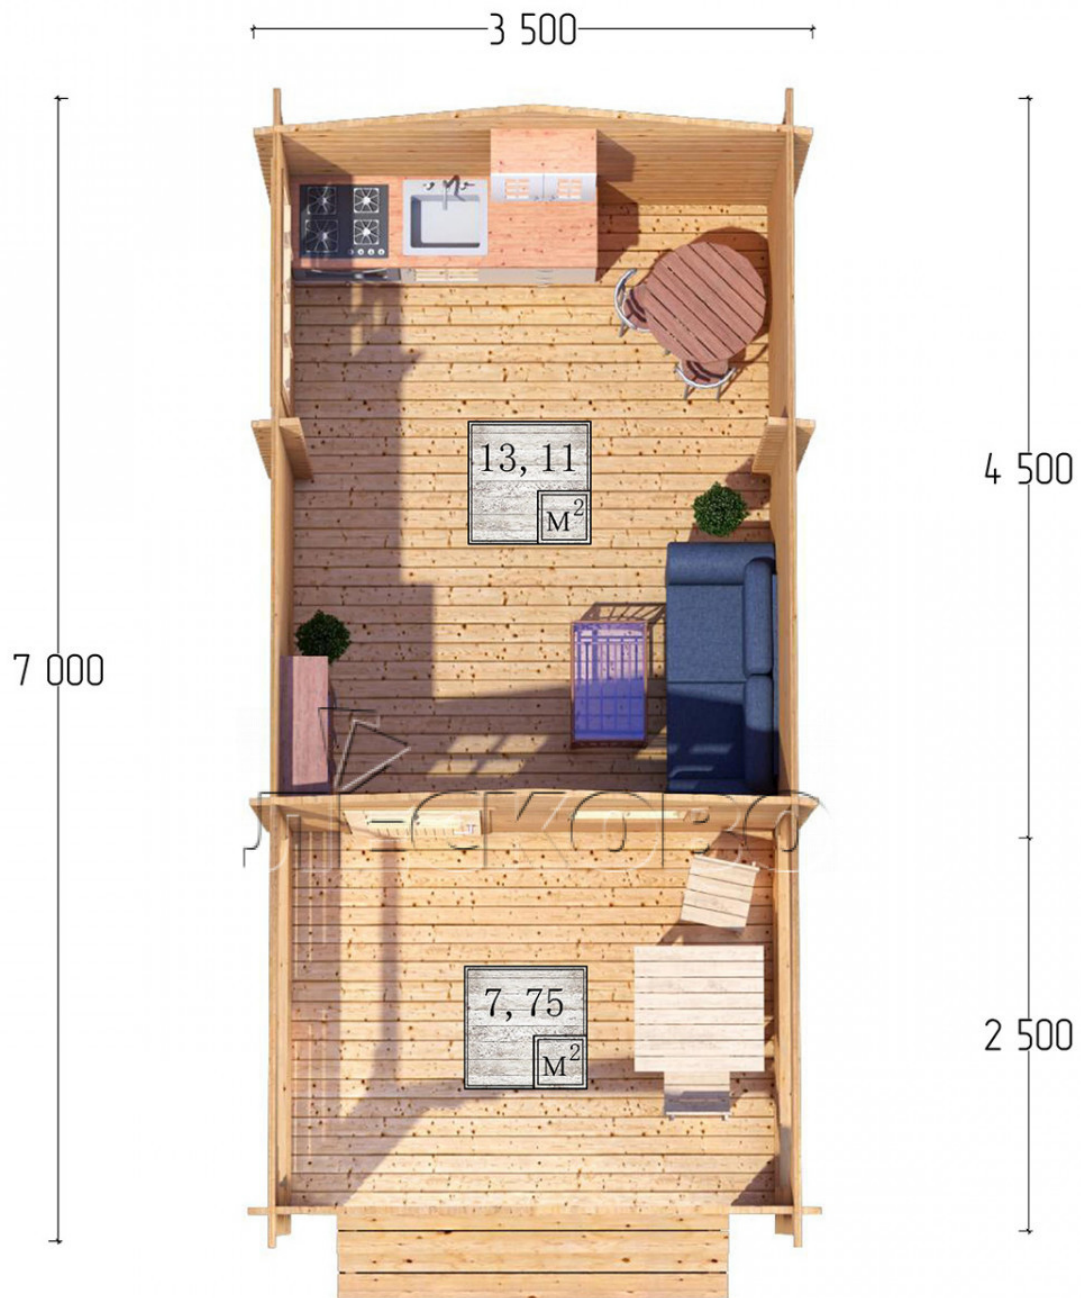

Log Cabin "DSV" series 3.5×4.5

Project Dimensions

3.5 × 4.5 / 21.5 m²

Full house set

4,074 €

Timber

45 mm

65 mm
+ 880 €

Project planning

Разрез

House Kit

- Wall kit: 44 × 145mm mini-chamber drying chamber with bowls for the project. The material of the tree is spruce, pine (GOST 8486). Humidity 12-14%. The height of the walls is 2.16 m;

- Logs, lower harness: board 45 × 145 mm chamber drying 10-12%;
- Floors: floorboard 35 mm, Chamber drying;
- Ceiling: imitation of a bar 20 × 135 mm, Chamber drying;
- Wooden windows, glass 4 mm, Single. Treatment with a colorless antiseptic. Hardware;

0.87×0.78 м.1 шт.

1.34×0.91 м.1 шт.

- Wooden doors;

0.84×1.885 м.

glass.1 шт.

7. Platbands: dry planed board 20 × 100 mm;

8. Roof: shingles.

9. Skirting board 35 mm.