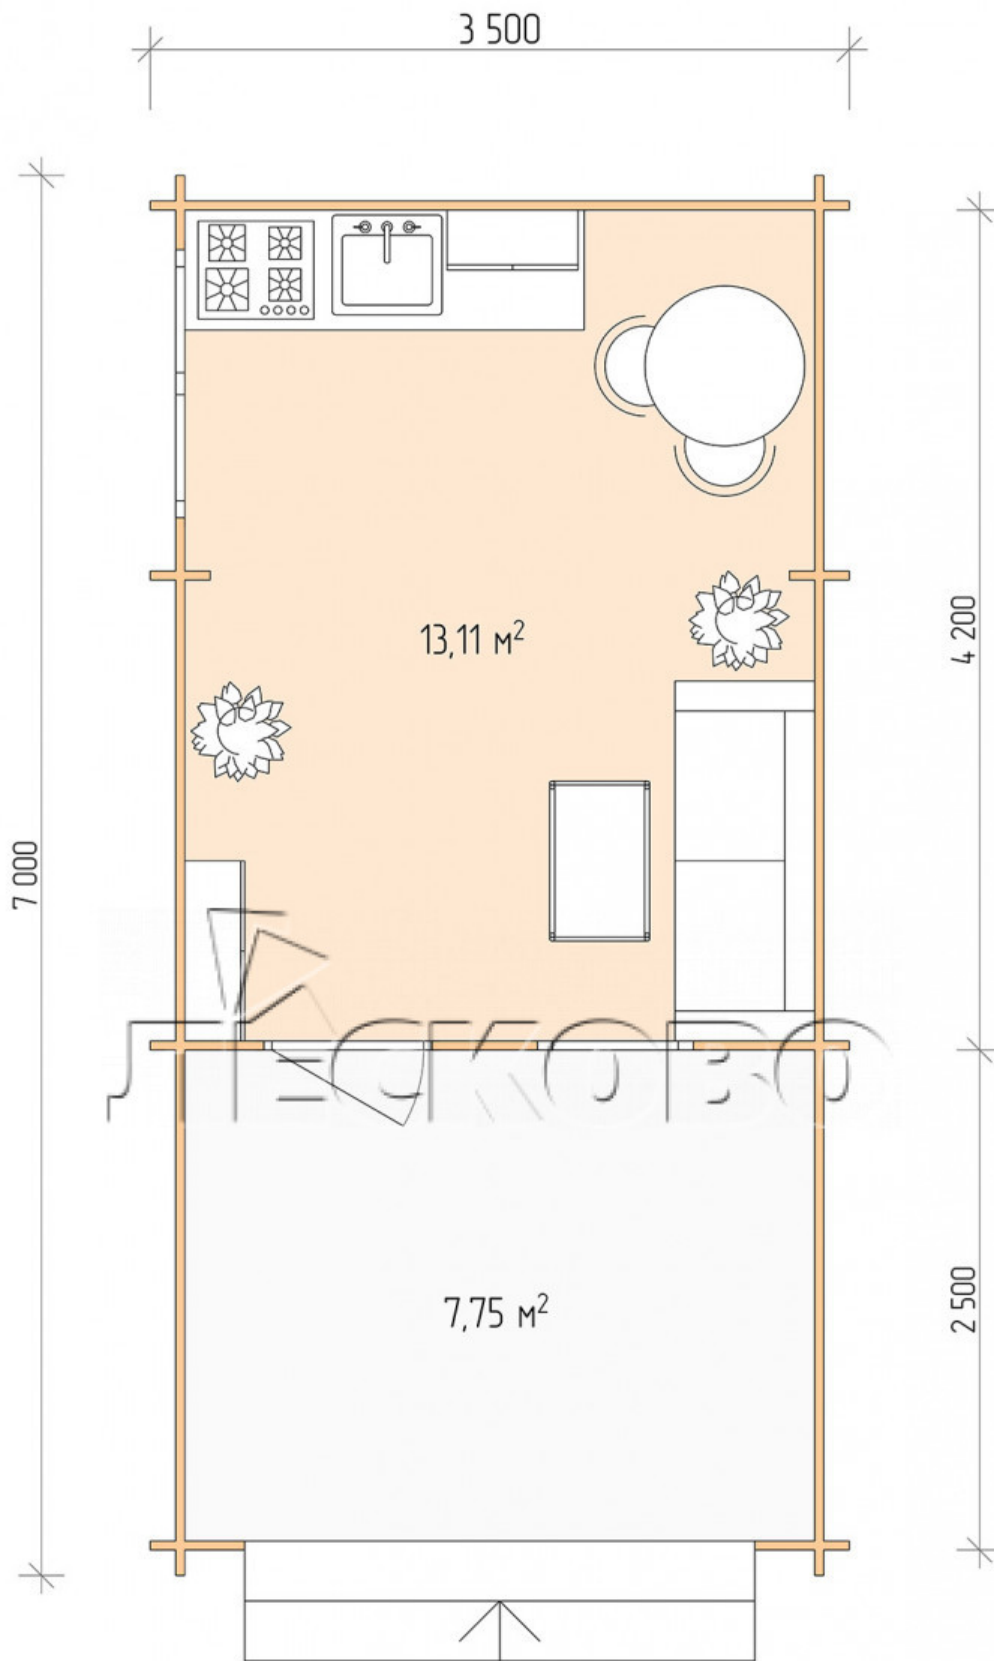

Log Cabin "DSV" series 3.5×4.5

Project Dimensions

3.5 × 4.5 / 21.5 m²

Full house set

4,074 €

Timber

45 mm

65 mm
+ 880 €

Project planning

Разрез

House Kit

- Wall kit: 44 × 145mm mini-chamber drying chamber with bowls for the project. The material of the tree is spruce, pine (GOST 8486). Humidity 12-14%. The height of the walls is 2.16 m;

- Logs, lower harness: board 45 × 145 mm chamber drying 10-12%;
- Floors: floorboard 35 mm, Chamber drying;
- Ceiling: imitation of a bar 20 × 135 mm, Chamber drying;
- Wooden windows, glass 4 mm, Single. Treatment with a colorless antiseptic. Hardware;

0.87×0.78 м.1 шт.

1.34×0.91 м.1 шт.

- Wooden doors;

0.84×1.885 м.

glass.1 шт.

7. Platbands: dry planed board 20 × 100 mm;

8. Roof: shingles.

9. Skirting board 35 mm.