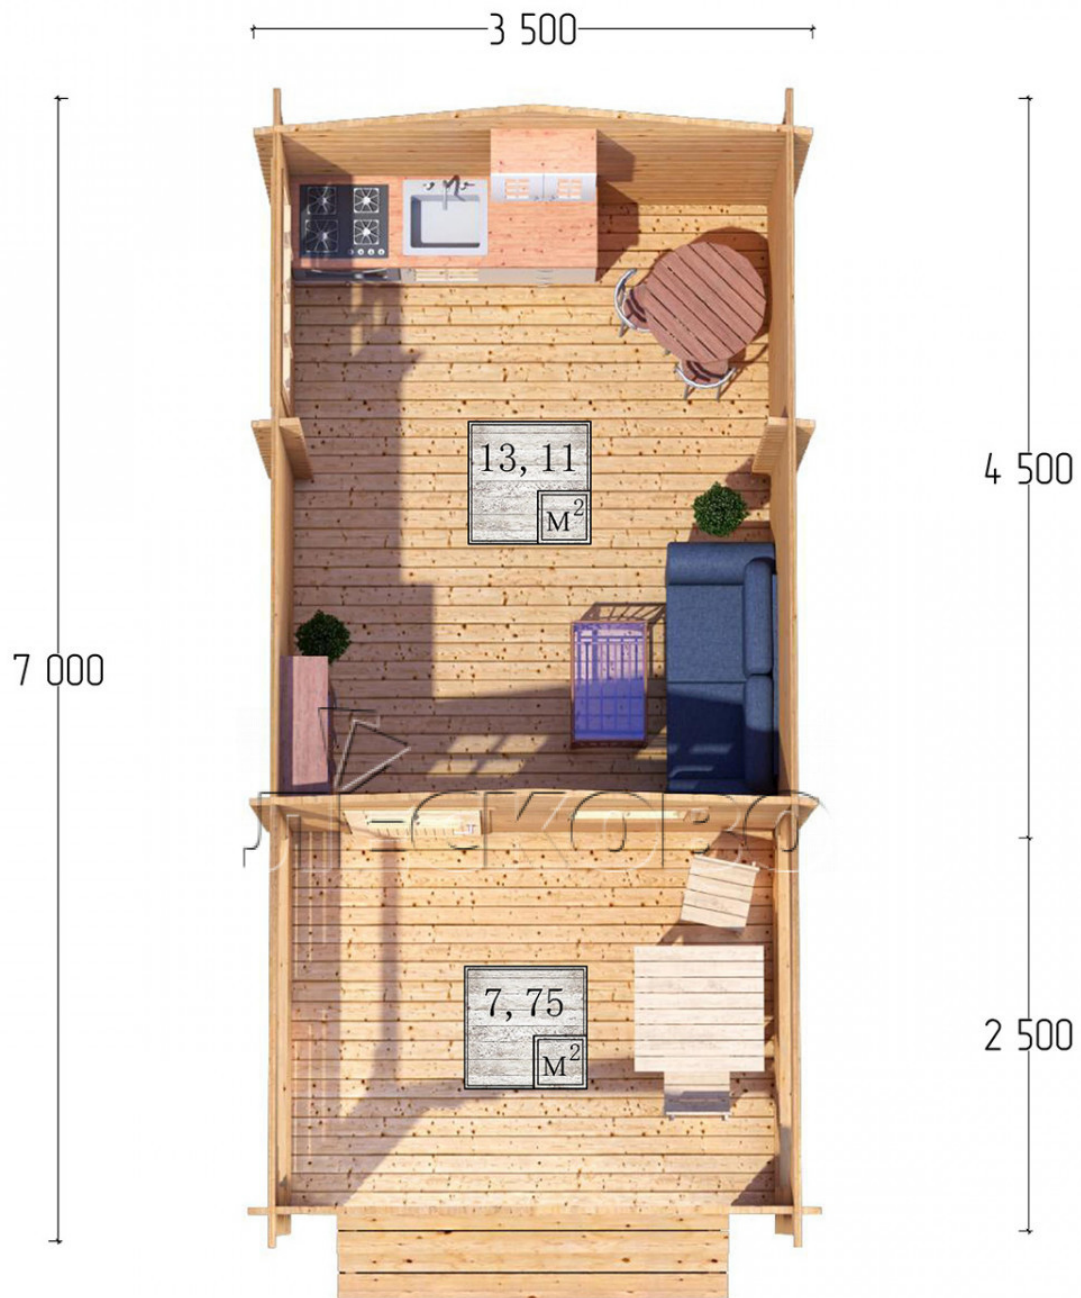

## Log Cabin "DSV" series 3.5×4.5

Project Dimensions

3.5 × 4.5 / 21.5 m<sup>2</sup>

Full house set

**3,311 €**

### Timber

45 MM

65 MM  
+ 704 €

# Разрез

## House Kit

- Wall kit: 44 × 145mm mini-chamber drying chamber with bowls for the project. The material of the tree is spruce, pine (GOST 8486). Humidity 12-14%. The height of the walls is 2.16 m;

- Logs, lower harness: board 45 × 145 mm chamber drying 10-12%;
- Floors: floorboard 35 mm, Chamber drying;
- Ceiling: imitation of a bar 20 × 135 mm, Chamber drying;
- Wooden windows, glass 4 mm, Single. Treatment with a colorless antiseptic. Hardware;