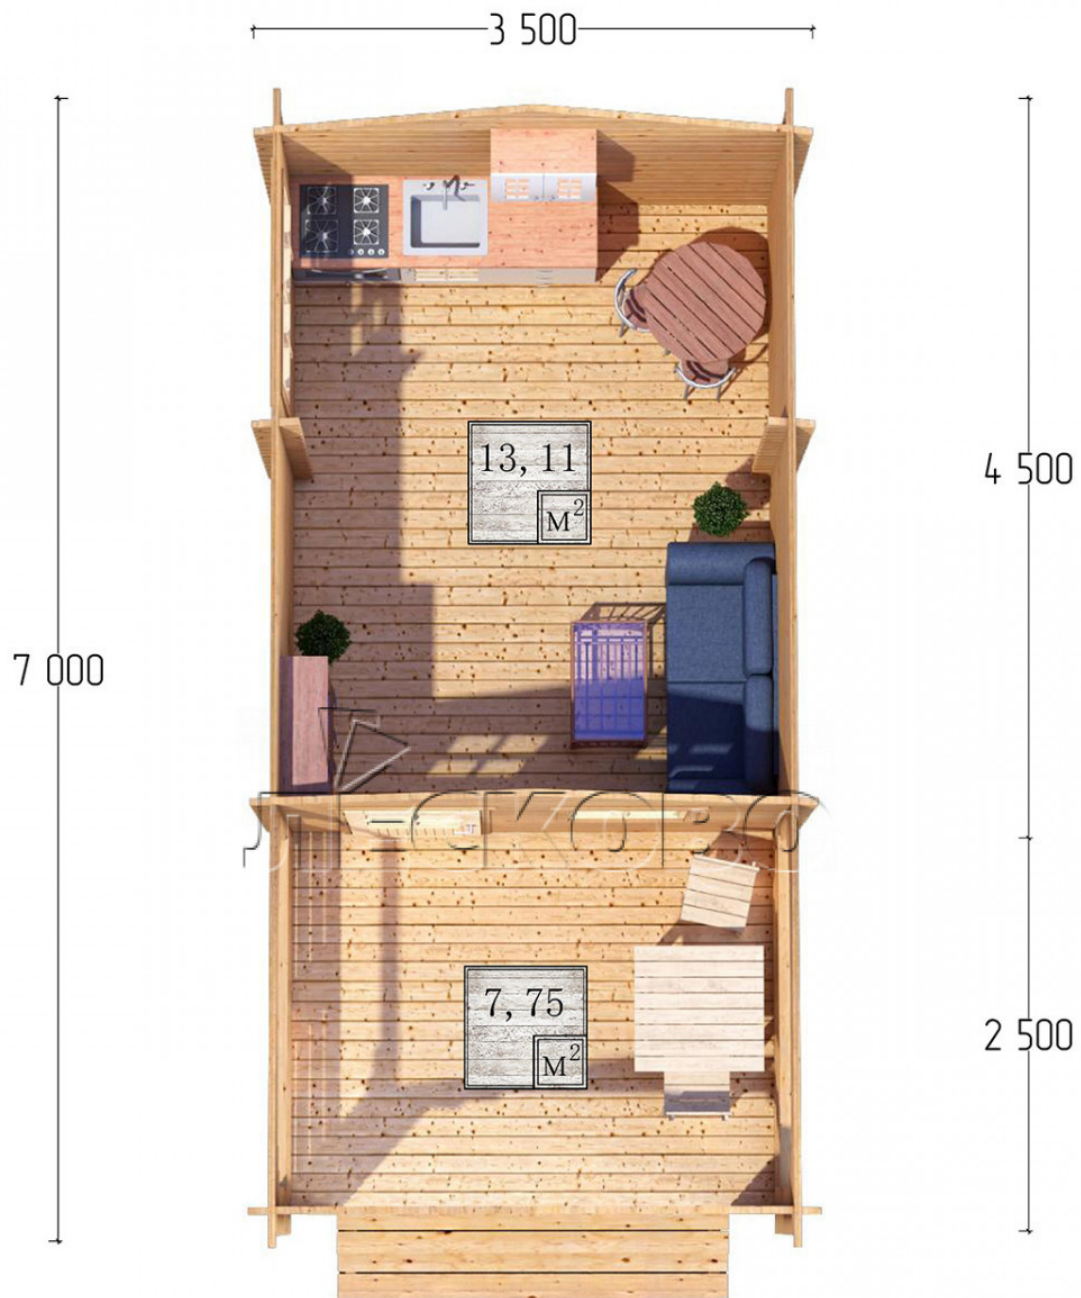

Log Cabin "DSV" series 3.5×4.5

Project Dimensions

3.5 × 4.5 / 21.5 m²

Full house set

3,486 €

Timber

45 MM

65 MM
+ 741 €

Project planning

Разрез

House Kit

- Wall kit: 44 × 145mm mini-chamber drying chamber with bowls for the project. The material of the tree is spruce, pine (GOST 8486). Humidity 12-14%. The height of the walls is 2.16 m;

- Logs, lower harness: board 45 × 145 mm chamber drying 10-12%;
- Floors: floorboard 35 mm, Chamber drying;
- Ceiling: imitation of a bar 20 × 135 mm, Chamber drying;
- Wooden windows, glass 4 mm, Single. Treatment with a colorless antiseptic. Hardware;

0.87×0.78 м.1 шт.

1.34×0.91 м.1 шт.

- Wooden doors;

0.84×1.885 м.

glass.1 шт.

7. Platbands: dry planed board 20 × 100 mm;

8. Roof: shingles.

9. Skirting board 35 mm.