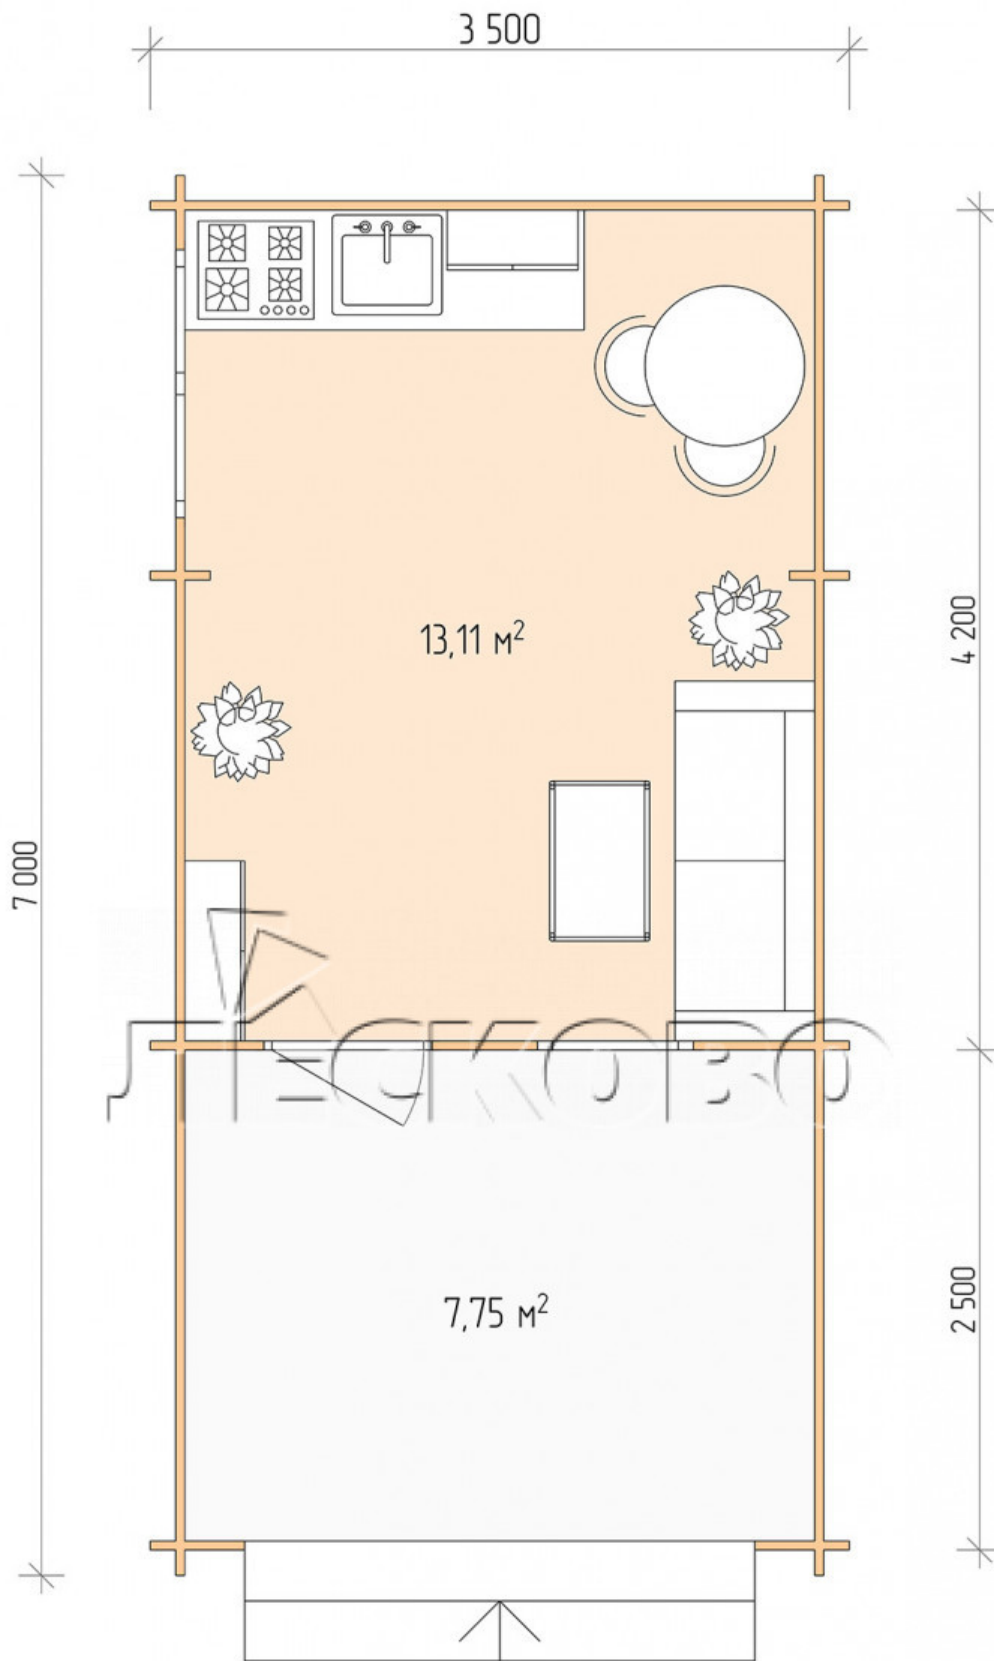

## Log Cabin "DSV" series 3.5×4.5

Project Dimensions

3.5 × 4.5 / 21.5 m<sup>2</sup>

Full house set

**3,311 €**

### Timber

45 MM

65 MM  
+ 704 €

# Разрез

## House Kit

- Wall kit: 44 × 145mm mini-chamber drying chamber with bowls for the project. The material of the tree is spruce, pine (GOST 8486). Humidity 12-14%. The height of the walls is 2.16 m;

- Logs, lower harness: board 45 × 145 mm chamber drying 10-12%;
- Floors: floorboard 35 mm, Chamber drying;
- Ceiling: imitation of a bar 20 × 135 mm, Chamber drying;
- Wooden windows, glass 4 mm, Single. Treatment with a colorless antiseptic. Hardware;