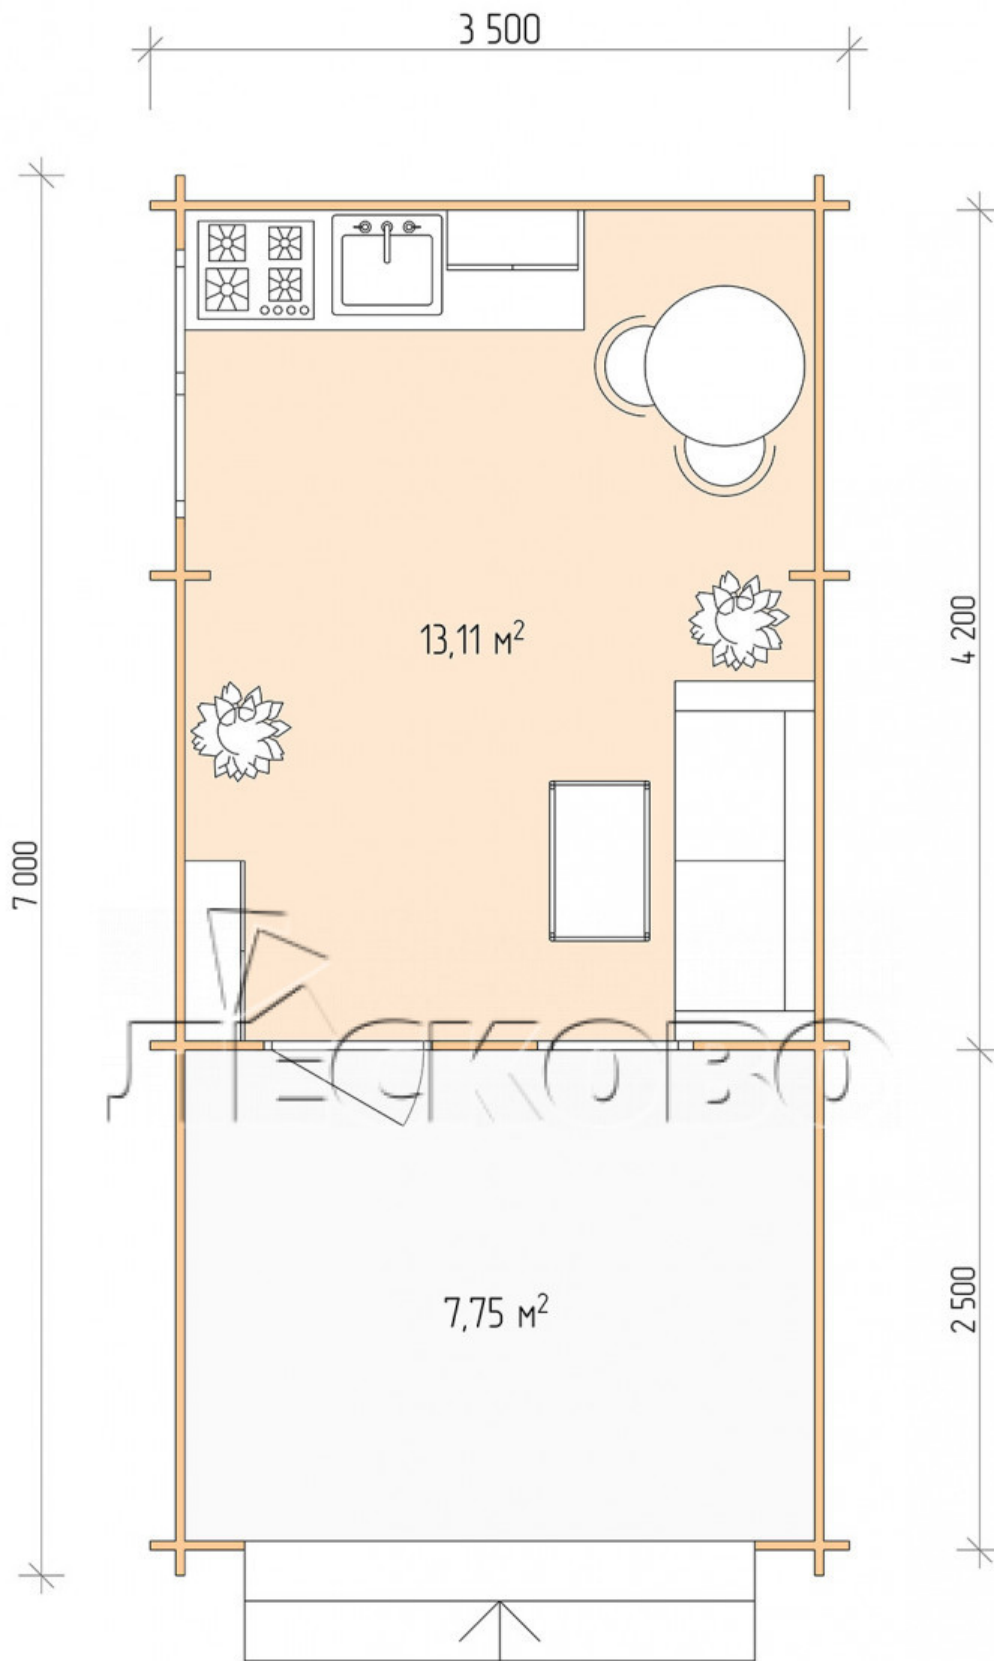

Log Cabin "DSV" series 3.5×4.5

Project Dimensions

3.5 × 4.5 / 21.5 m²

Full house set

3,486 €

Timber

45 MM

65 MM
+ 741 €

Project planning

Разрез

House Kit

- Wall kit: 44 × 145mm mini-chamber drying chamber with bowls for the project. The material of the tree is spruce, pine (GOST 8486). Humidity 12-14%. The height of the walls is 2.16 m;

- Logs, lower harness: board 45 × 145 mm chamber drying 10-12%;
- Floors: floorboard 35 mm, Chamber drying;
- Ceiling: imitation of a bar 20 × 135 mm, Chamber drying;
- Wooden windows, glass 4 mm, Single. Treatment with a colorless antiseptic. Hardware;

0.87×0.78 м.1 шт.

1.34×0.91 м.1 шт.

- Wooden doors;

0.84×1.885 м.

glass.1 шт.

7. Platbands: dry planed board 20 × 100 mm;

8. Roof: shingles.

9. Skirting board 35 mm.