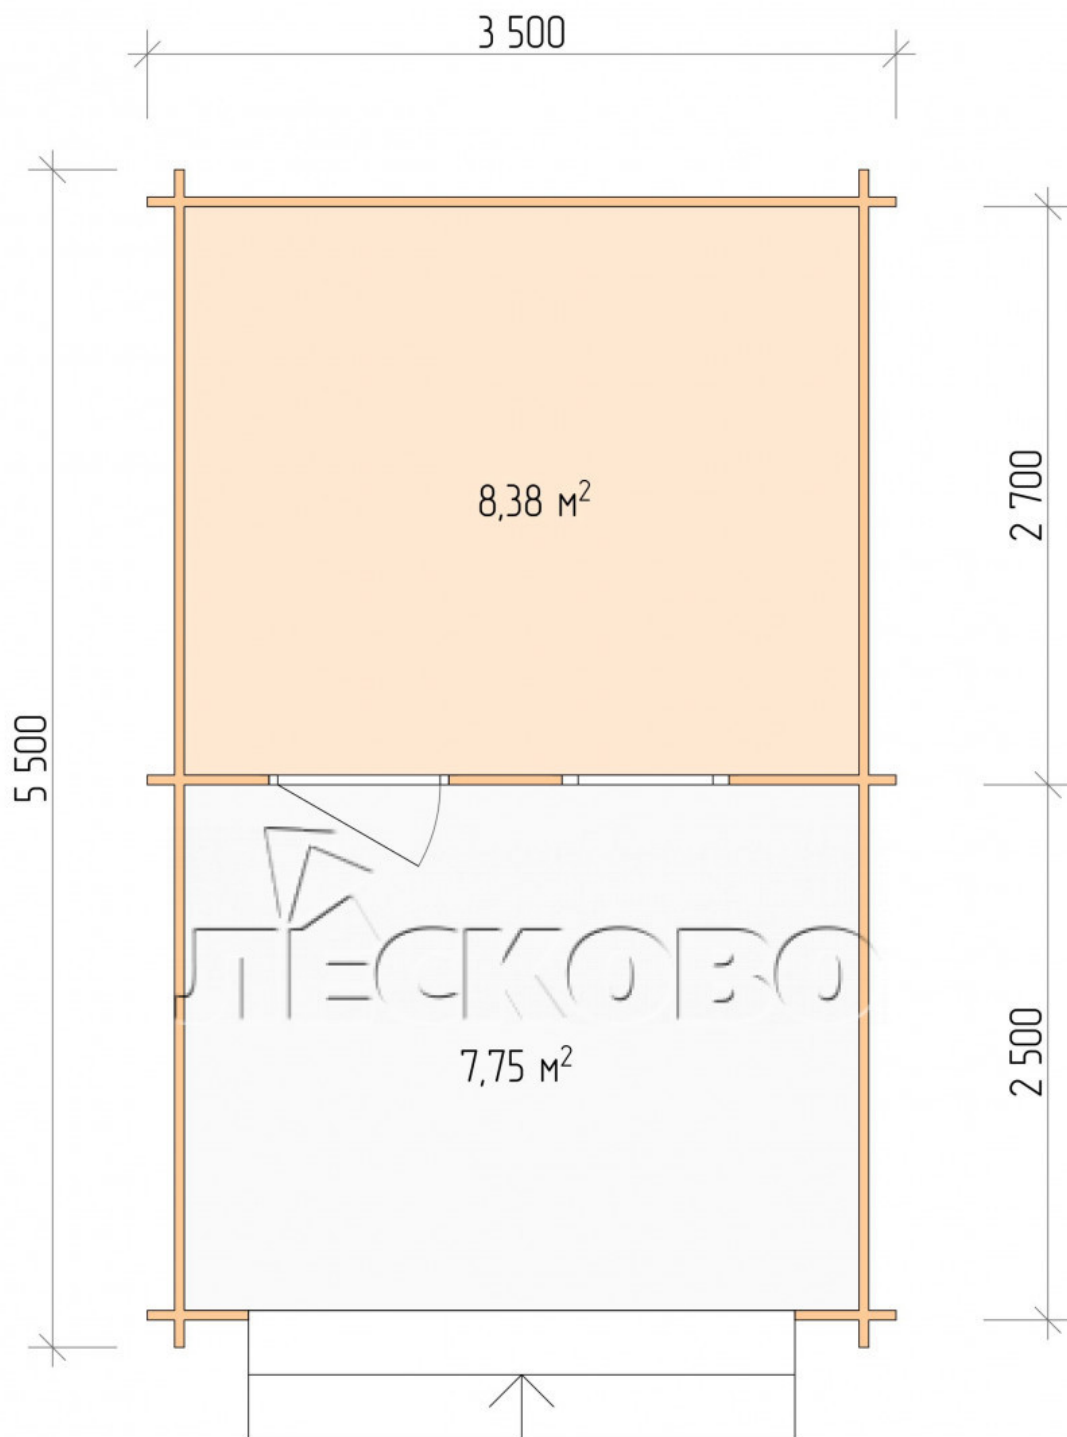

## Log Cabin "DSV" series 3.5×3

Project Dimensions

3.5 × 3 / 16.7 m<sup>2</sup>

Full house set

**3,292 €**

# Разрез

## House Kit

- Wall kit: 44 × 145mm mini-chamber drying chamber with bowls for the project. The material of the tree is spruce, pine (GOST 8486). Humidity 12-14%. The height of the walls is 2.16 m;
- Logs, lower harness: board 45 × 145 mm chamber drying 10-12%;
- Floors: floorboard 35 mm, Chamber drying;
- Ceiling: imitation of a bar 20 × 135 mm, Chamber drying;