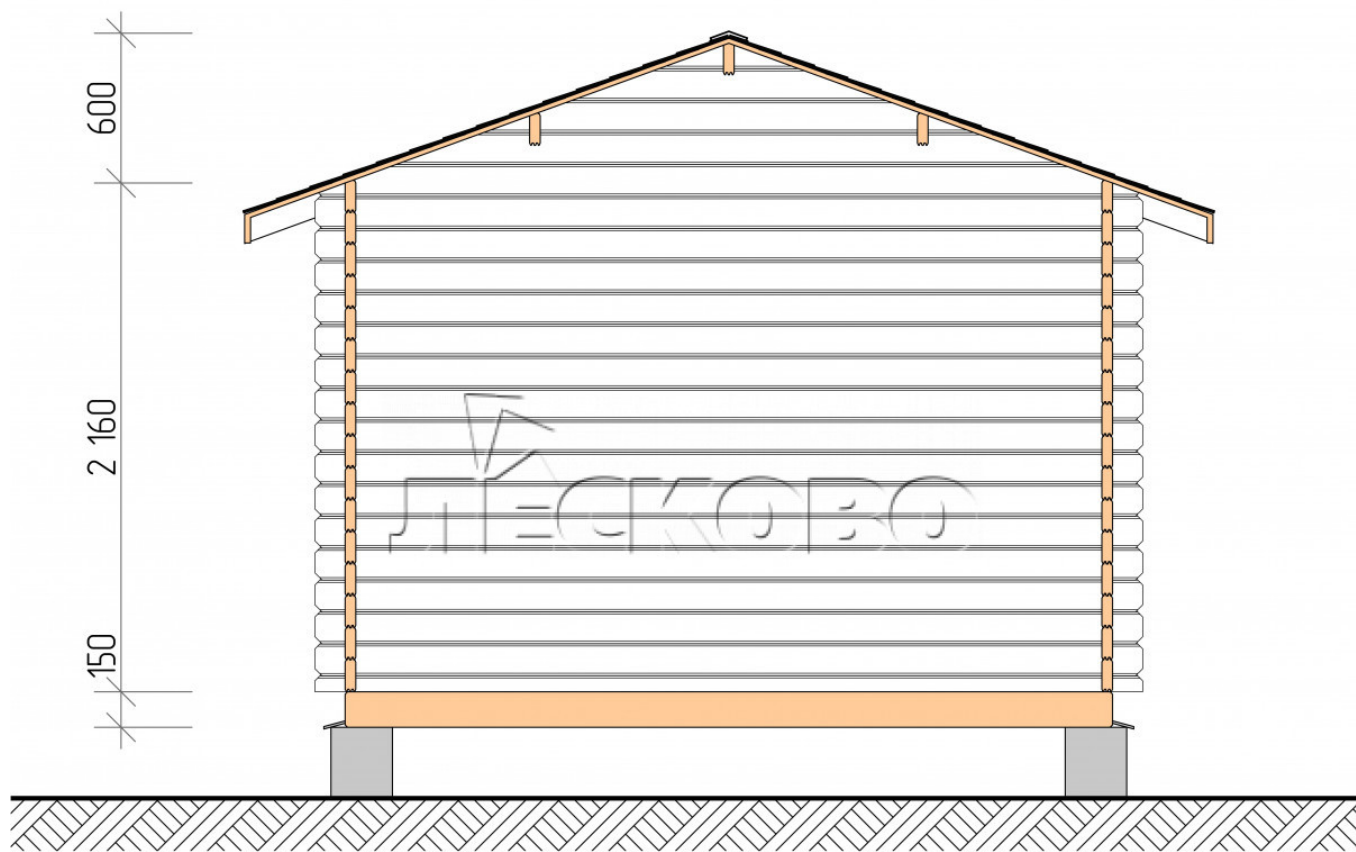

Log Cabin "DSV" series 3.5×3

Project Dimensions

3.5 × 3 / 16.7 m²

Full house set

2,693 €

Timber

45 MM

65 MM
+ 608 €

Project planning

3 500

3 000

8,38

M²

7,75

M²

Разрез

House Kit

- Wall kit: 44 × 145mm mini-chamber drying chamber with bowls for the project. The material of the tree is spruce, pine (GOST 8486). Humidity 12-14%. The height of the walls is 2.16 m;
- Logs, lower harness: board 45 × 145 mm chamber drying 10-12%;
- Floors: floorboard 35 mm, Chamber drying;
- Ceiling: imitation of a bar 20 × 135 mm, Chamber drying;