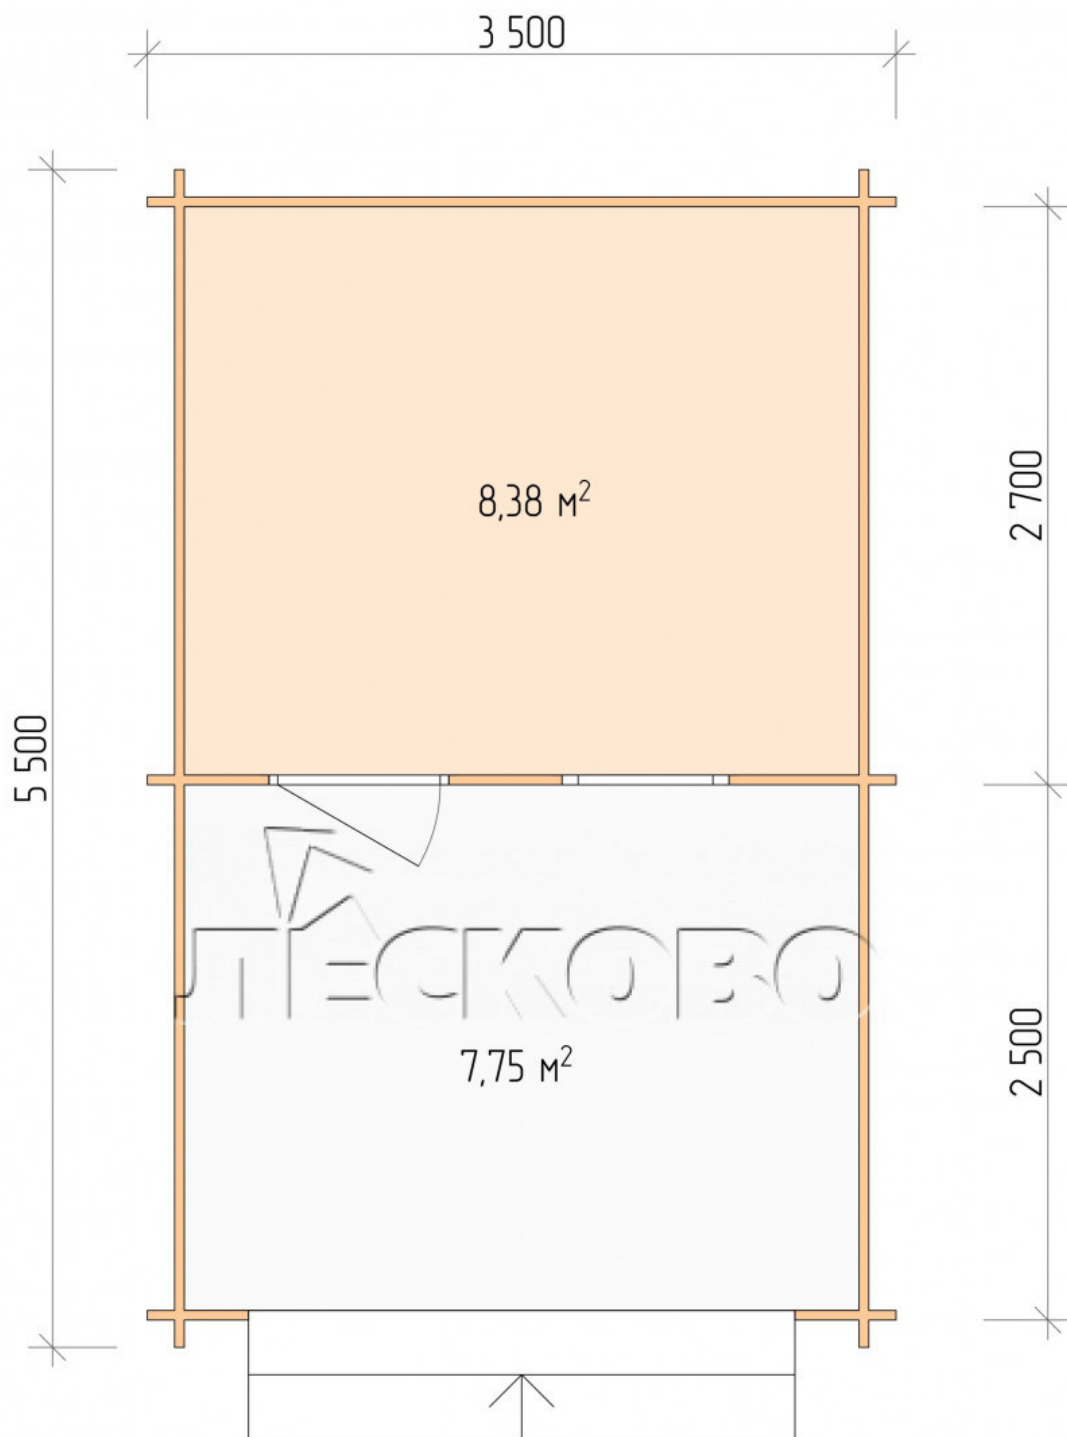

Log Cabin "DSV" series 3.5×3

Project Dimensions

3.5 × 3 / 16.7 m²

Full house set

2,693 €

Timber

45 MM

65 MM
+ 608 €

Project planning

3 500

3 000

8,38

M²

7,75

M²

Разрез

House Kit

- Wall kit: 44 × 145mm mini-chamber drying chamber with bowls for the project. The material of the tree is spruce, pine (GOST 8486). Humidity 12-14%. The height of the walls is 2.16 m;
- Logs, lower harness: board 45 × 145 mm chamber drying 10-12%;
- Floors: floorboard 35 mm, Chamber drying;
- Ceiling: imitation of a bar 20 × 135 mm, Chamber drying;

- Wooden windows, glass 4 mm, Single. Treatment with a colorless antiseptic. Hardware;

0.87×0.78 м.1 шт.

- Wooden doors;

0.84×1.885 м.
glass.1 шт.

7. Platbands: dry planed board 20 × 100 mm;

8. Roof: shingles.