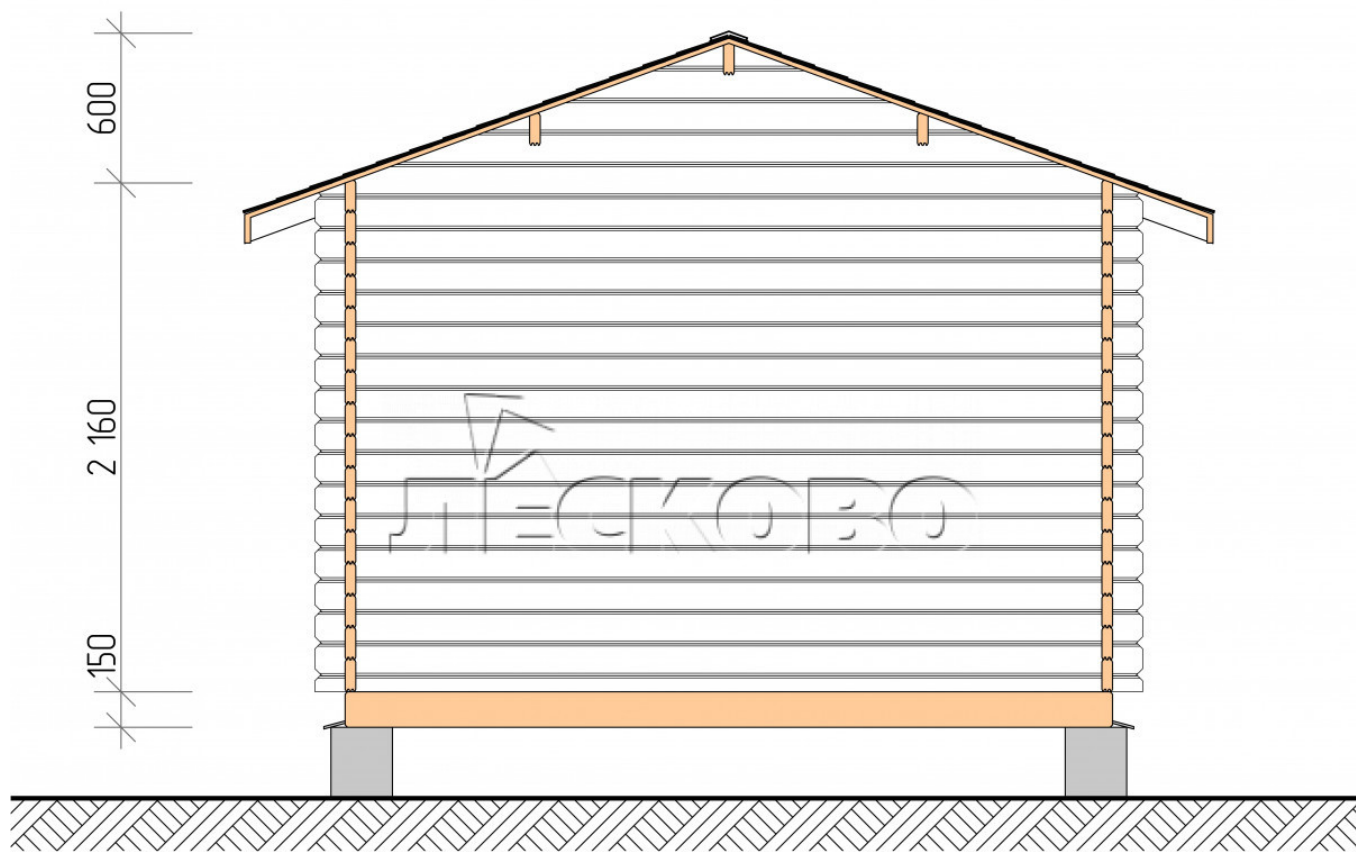

## Log Cabin "DSV" series 3.5×3

Project Dimensions

3.5 × 3 / 16.7 m<sup>2</sup>

Full house set

**3,292 €**

## House Kit

- Wall kit: 44 × 145mm mini-chamber drying chamber with bowls for the project. The material of the tree is spruce, pine (GOST 8486). Humidity 12-14%. The height of the walls is 2.16 m;
- Logs, lower harness: board 45 × 145 mm chamber drying 10-12%;
- Floors: floorboard 35 mm, Chamber drying;
- Ceiling: imitation of a bar 20 × 135 mm, Chamber drying;