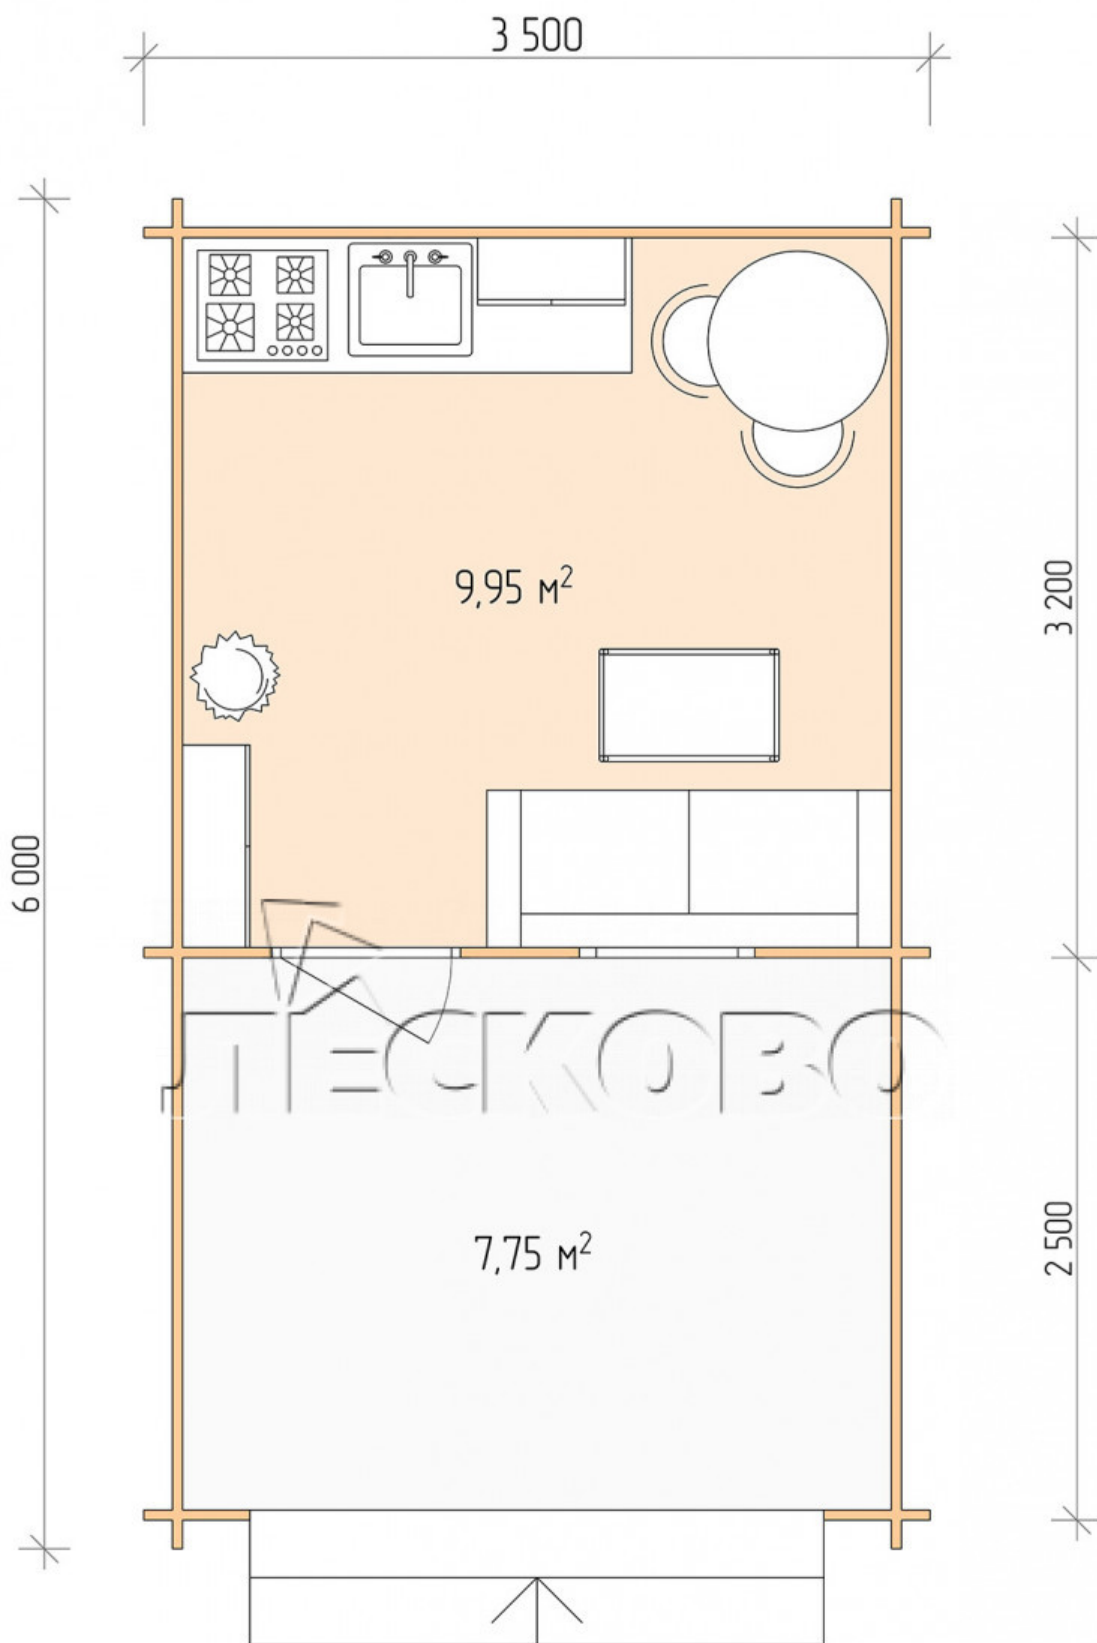

## Log Cabin "DSV" series 3.5×3.5

Project Dimensions

3.5 × 3.5 / 18.2 m<sup>2</sup>

Full house set

**2,808 €**

### Timber

45 MM

65 MM  
+ 608 €

# Разрез

## House Kit

- Wall kit: 44 × 145mm mini-chamber drying chamber with bowls for the project. The material of the tree is spruce, pine (GOST 8486). Humidity 12-14%. The height of the walls is 2.16 m;

- Logs, lower harness: board 45 × 145 mm chamber drying 10-12%;
- Floors: floorboard 35 mm, Chamber drying;
- Ceiling: imitation of a bar 20 × 135 mm, Chamber drying;
- Wooden windows, glass 4 mm, Single. Treatment with a colorless antiseptic. Hardware;