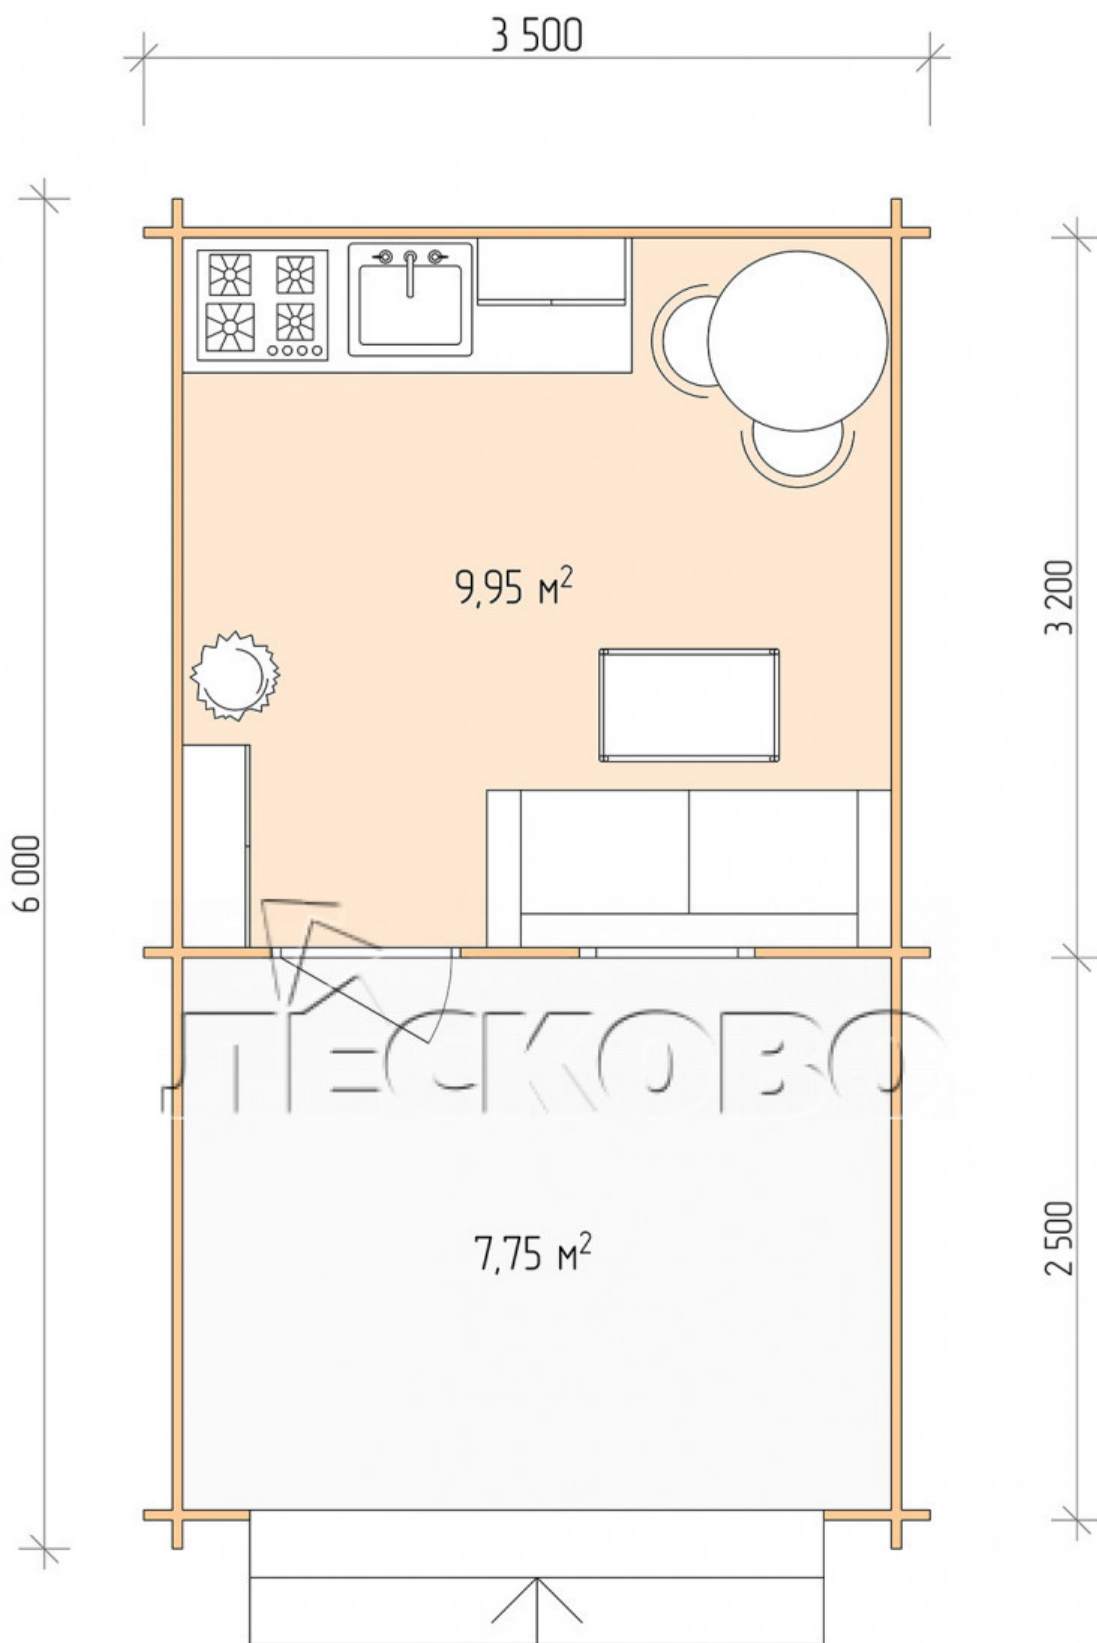

## Log Cabin "DSV" series 3.5×3.5

Project Dimensions

3.5 × 3.5 / 18.2 m<sup>2</sup>

Full house set

**3,425 €**

### Timber

45 mm

65 mm  
+ 760 €

# Разрез

## House Kit

- Wall kit: 44 × 145mm mini-chamber drying chamber with bowls for the project. The material of the tree is spruce, pine (GOST 8486). Humidity 12-14%. The height of the walls is 2.16 m;

- Logs, lower harness: board 45 × 145 mm chamber drying 10-12%;
- Floors: floorboard 35 mm, Chamber drying;
- Ceiling: imitation of a bar 20 × 135 mm, Chamber drying;
- Wooden windows, glass 4 mm, Single. Treatment with a colorless antiseptic. Hardware;