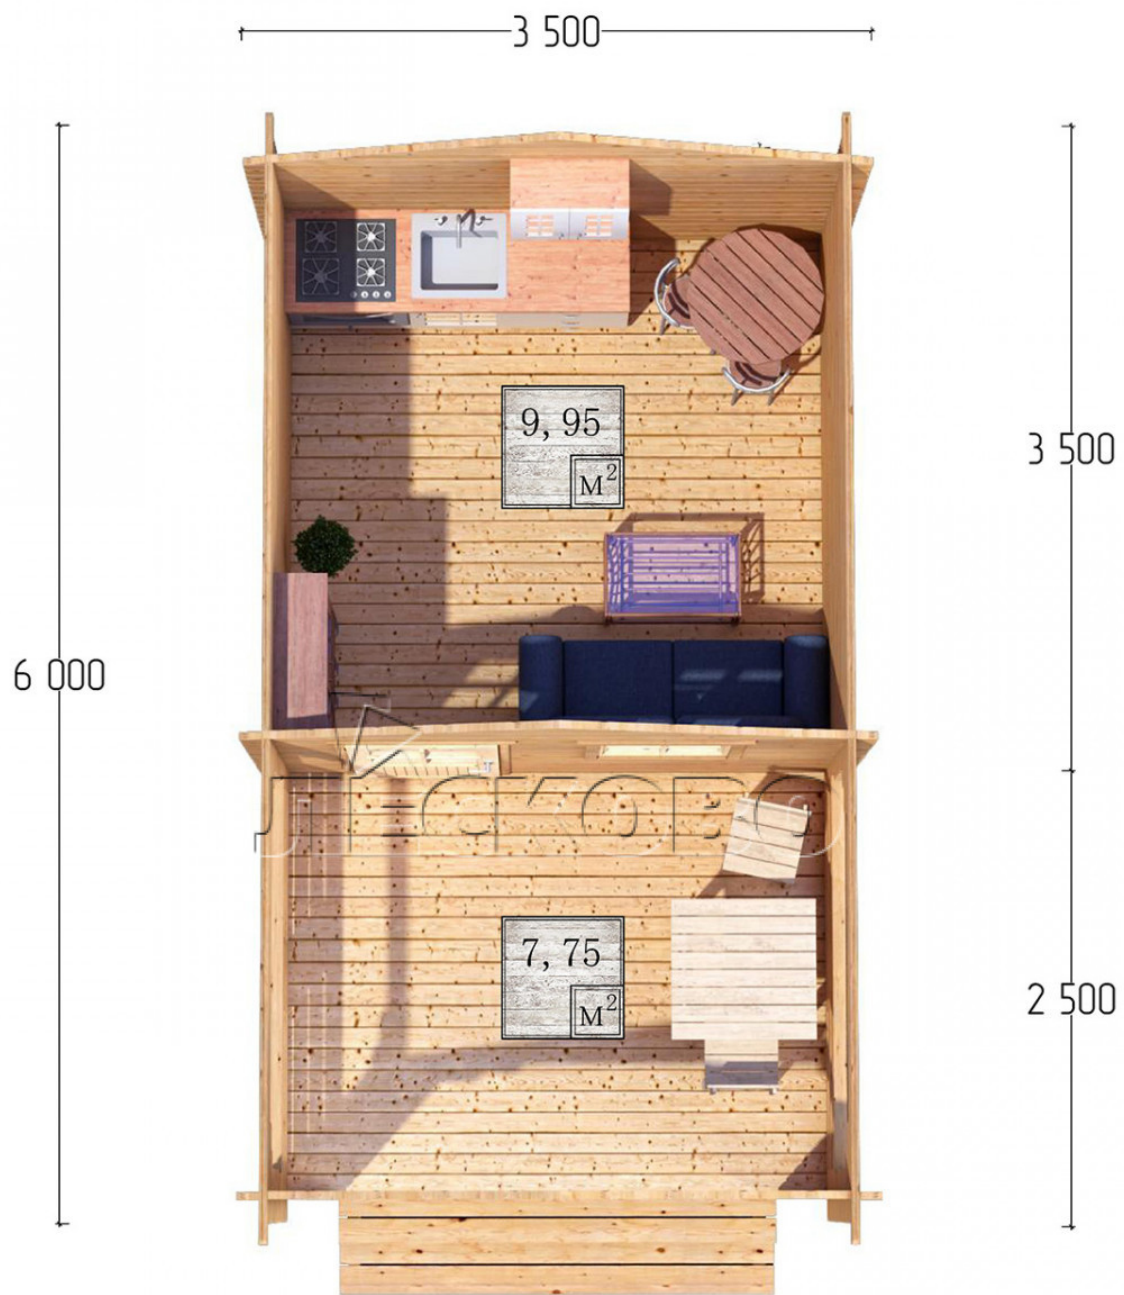

## Log Cabin "DSV" series 3.5×3.5

Project Dimensions

3.5 × 3.5 / 18.2 m<sup>2</sup>

Full house set

**2,808 €**

### Timber

45 MM

65 MM  
+ 608 €

# Разрез

## House Kit

- Wall kit: 44 × 145mm mini-chamber drying chamber with bowls for the project. The material of the tree is spruce, pine (GOST 8486). Humidity 12-14%. The height of the walls is 2.16 m;

- Logs, lower harness: board 45 × 145 mm chamber drying 10-12%;
- Floors: floorboard 35 mm, Chamber drying;
- Ceiling: imitation of a bar 20 × 135 mm, Chamber drying;
- Wooden windows, glass 4 mm, Single. Treatment with a colorless antiseptic. Hardware;