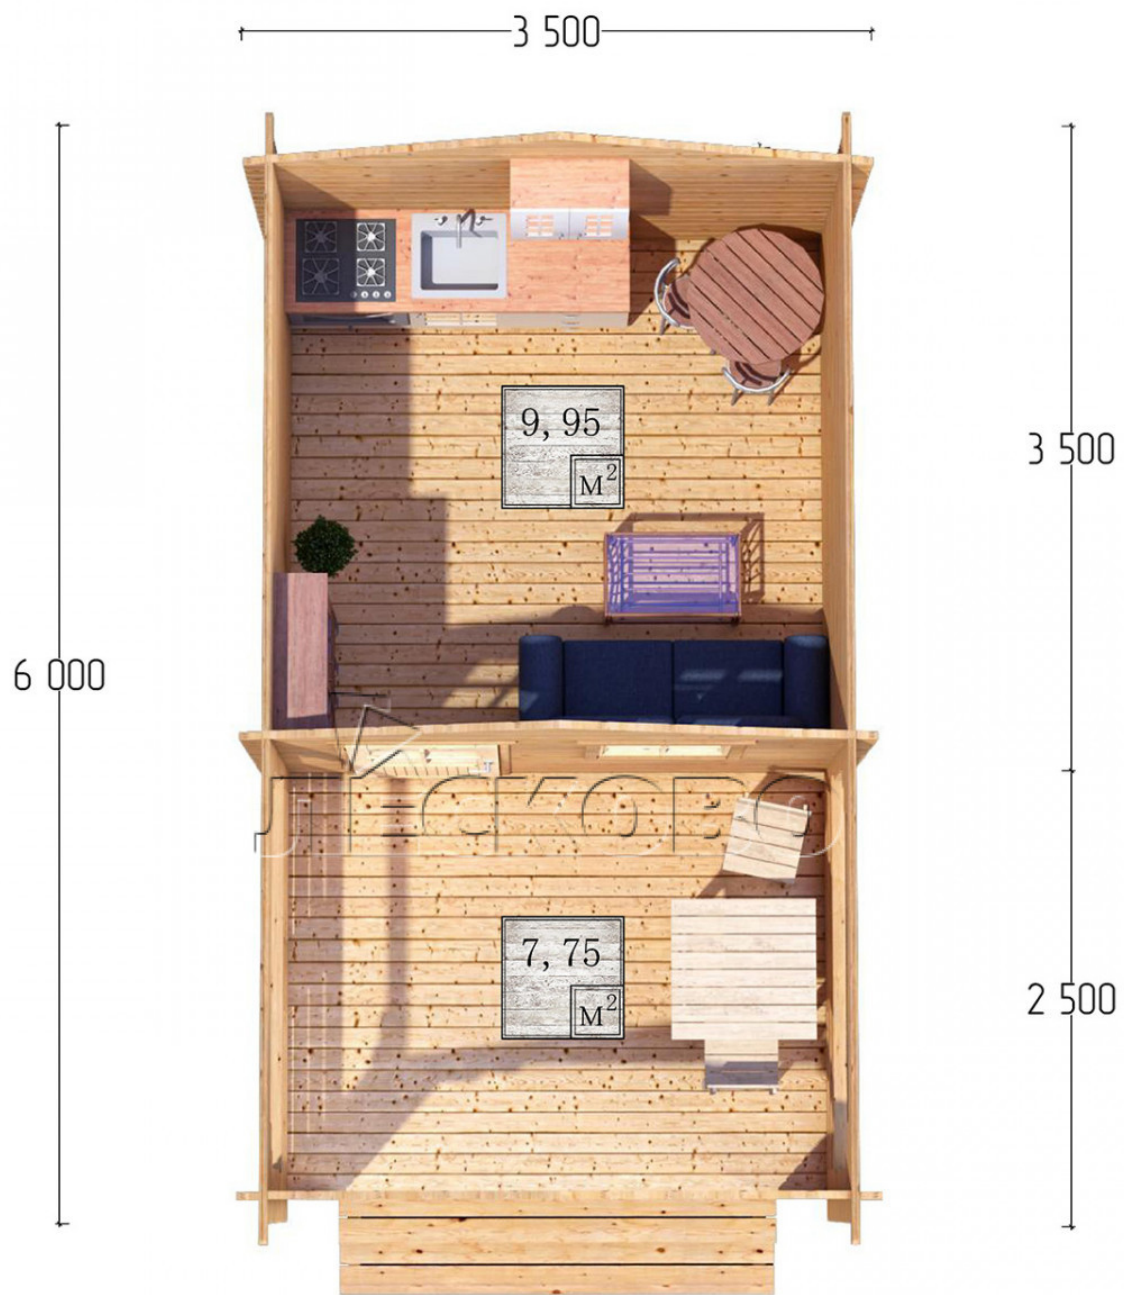

## Log Cabin "DSV" series 3.5×3.5

Project Dimensions

3.5 × 3.5 / 18.2 m<sup>2</sup>

Full house set

**3,425 €**

### Timber

45 mm

65 mm  
+ 760 €

# Разрез

## House Kit

- Wall kit: 44 × 145mm mini-chamber drying chamber with bowls for the project. The material of the tree is spruce, pine (GOST 8486). Humidity 12-14%. The height of the walls is 2.16 m;

- Logs, lower harness: board 45 × 145 mm chamber drying 10-12%;
- Floors: floorboard 35 mm, Chamber drying;
- Ceiling: imitation of a bar 20 × 135 mm, Chamber drying;
- Wooden windows, glass 4 mm, Single. Treatment with a colorless antiseptic. Hardware;