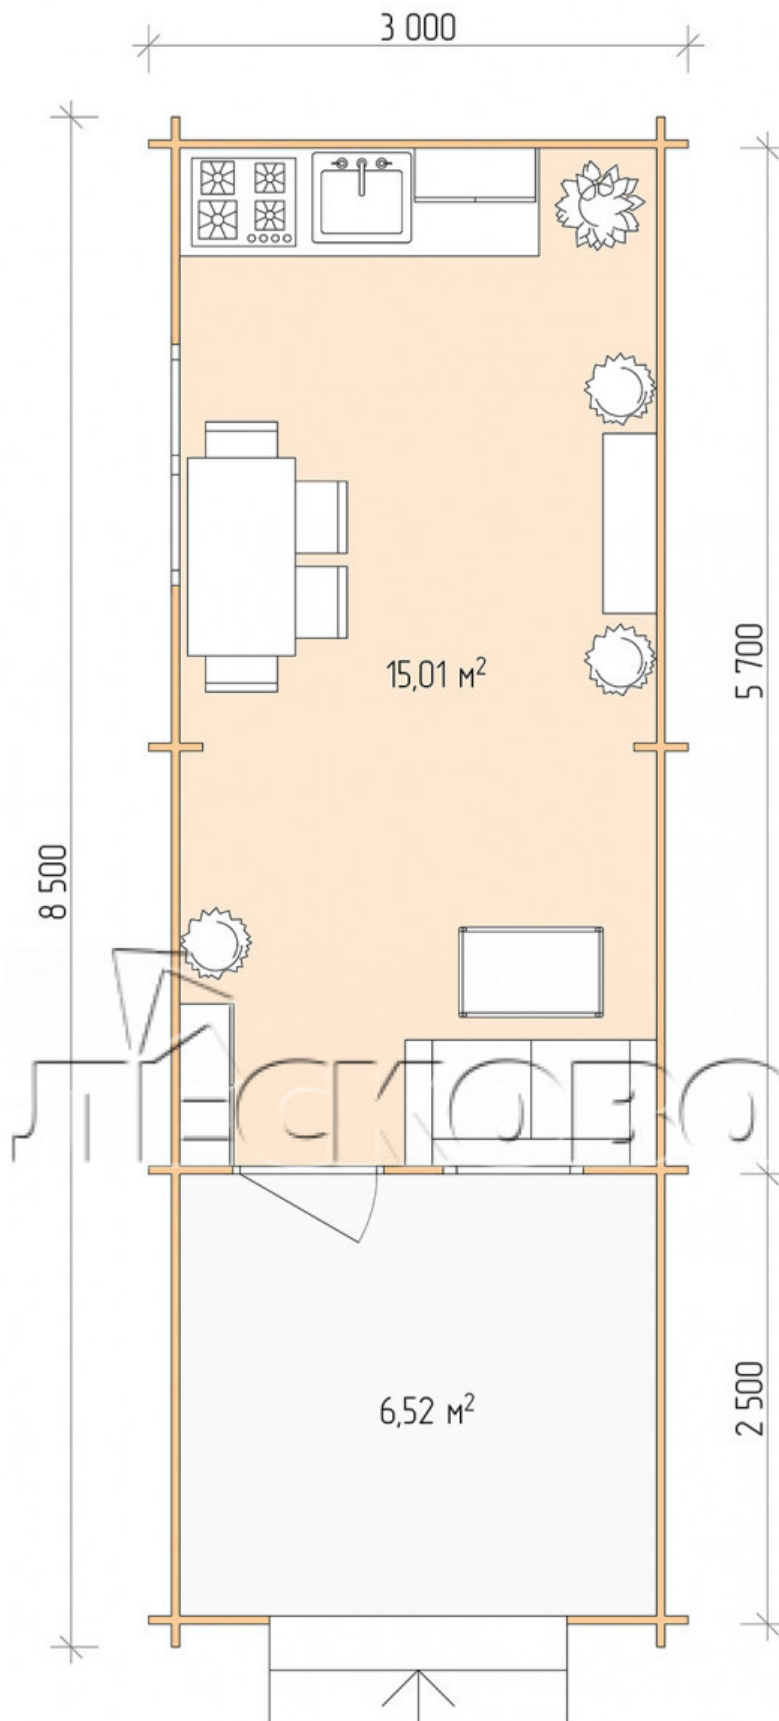

## Log Cabin "DSV" series 3x6

Project Dimensions

3 × 6 / 22.2 m<sup>2</sup>

Full house set

**4,388 €**

# Разрез

## House Kit

- Wall kit: 44 × 145mm mini-chamber drying chamber with bowls for the project. The material of the tree is spruce, pine (GOST 8486). Humidity 12-14%. The height of the walls is 2.16 m;

- Logs, lower harness: board 45 × 145 mm chamber drying 10-12%;
- Floors: floorboard 35 mm, Chamber drying;
- Ceiling: imitation of a bar 20 × 135 mm, Chamber drying;
- Wooden windows, glass 4 mm, Single. Treatment with a colorless antiseptic. Hardware;

0.87×0.78 м.1 шт.

1.34×0.91 м.1 шт.

- Wooden doors;

0.84×1.885 м.

glass.1 шт.

7. Platbands: dry planed board 20 × 100 mm;

8. Roof: shingles.

9. Skirting board 35 mm.