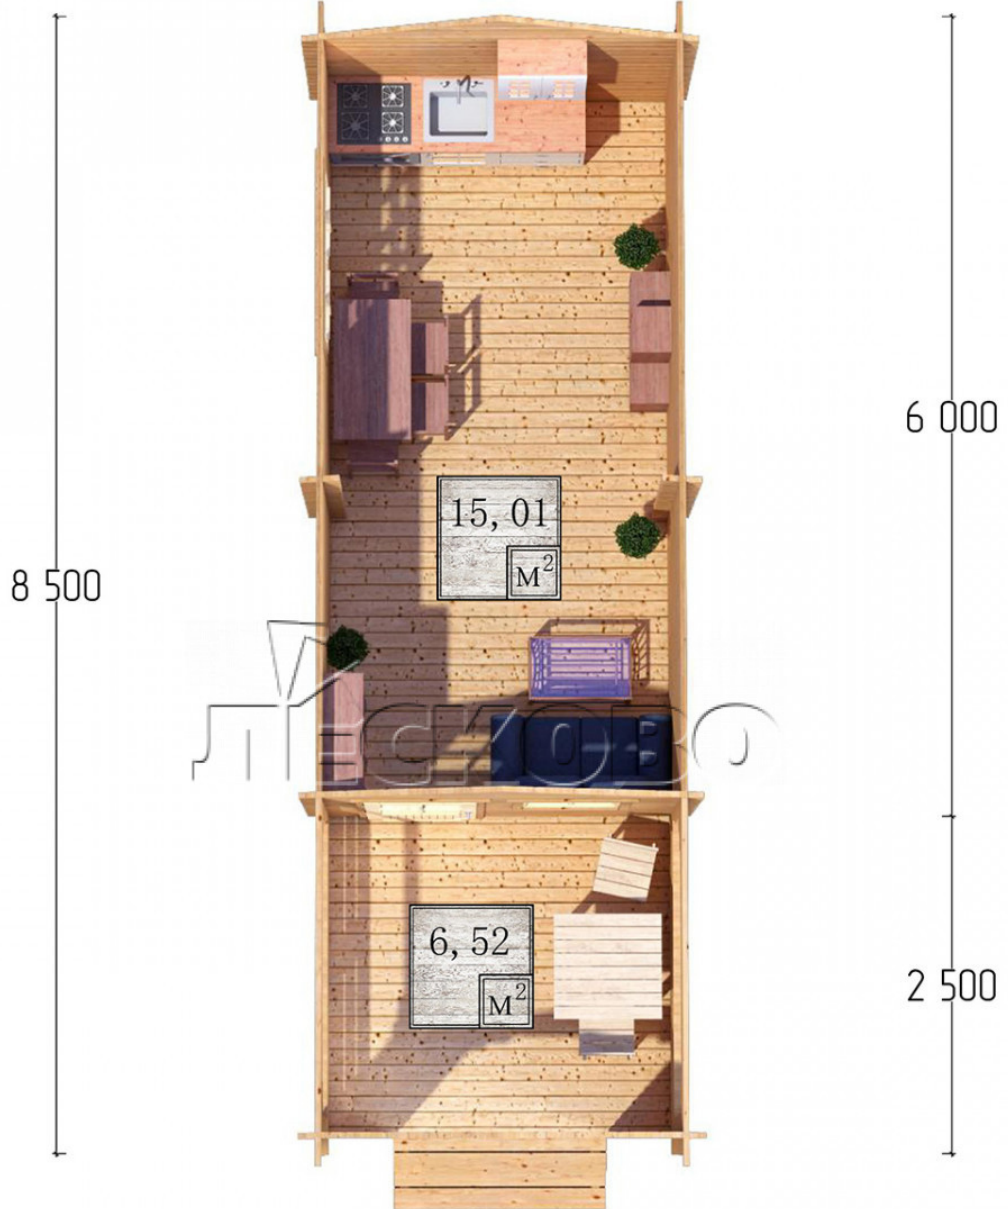

Log Cabin "DSV" series 3x6

Project Dimensions

3 × 6 / 22.2 m²

Full house set

3,537 €

Timber

45 mm

65 mm
+ 780 €

Project planning

3 000

Разрез

House Kit

- Wall kit: 44 × 145mm mini-chamber drying chamber with bowls for the project. The material of the tree is spruce, pine (GOST 8486). Humidity 12-14%. The height of the walls is 2.16 m;

- Logs, lower harness: board 45 × 145 mm chamber drying 10-12%;
- Floors: floorboard 35 mm, Chamber drying;
- Ceiling: imitation of a bar 20 × 135 mm, Chamber drying;
- Wooden windows, glass 4 mm, Single. Treatment with a colorless antiseptic. Hardware;

0.87×0.78 м.1 шт.

1.34×0.91 м.1 шт.

- Wooden doors;

0.84×1.885 м.

glass.1 шт.

7. Platbands: dry planed board 20 × 100 mm;

8. Roof: shingles.

9. Skirting board 35 mm.