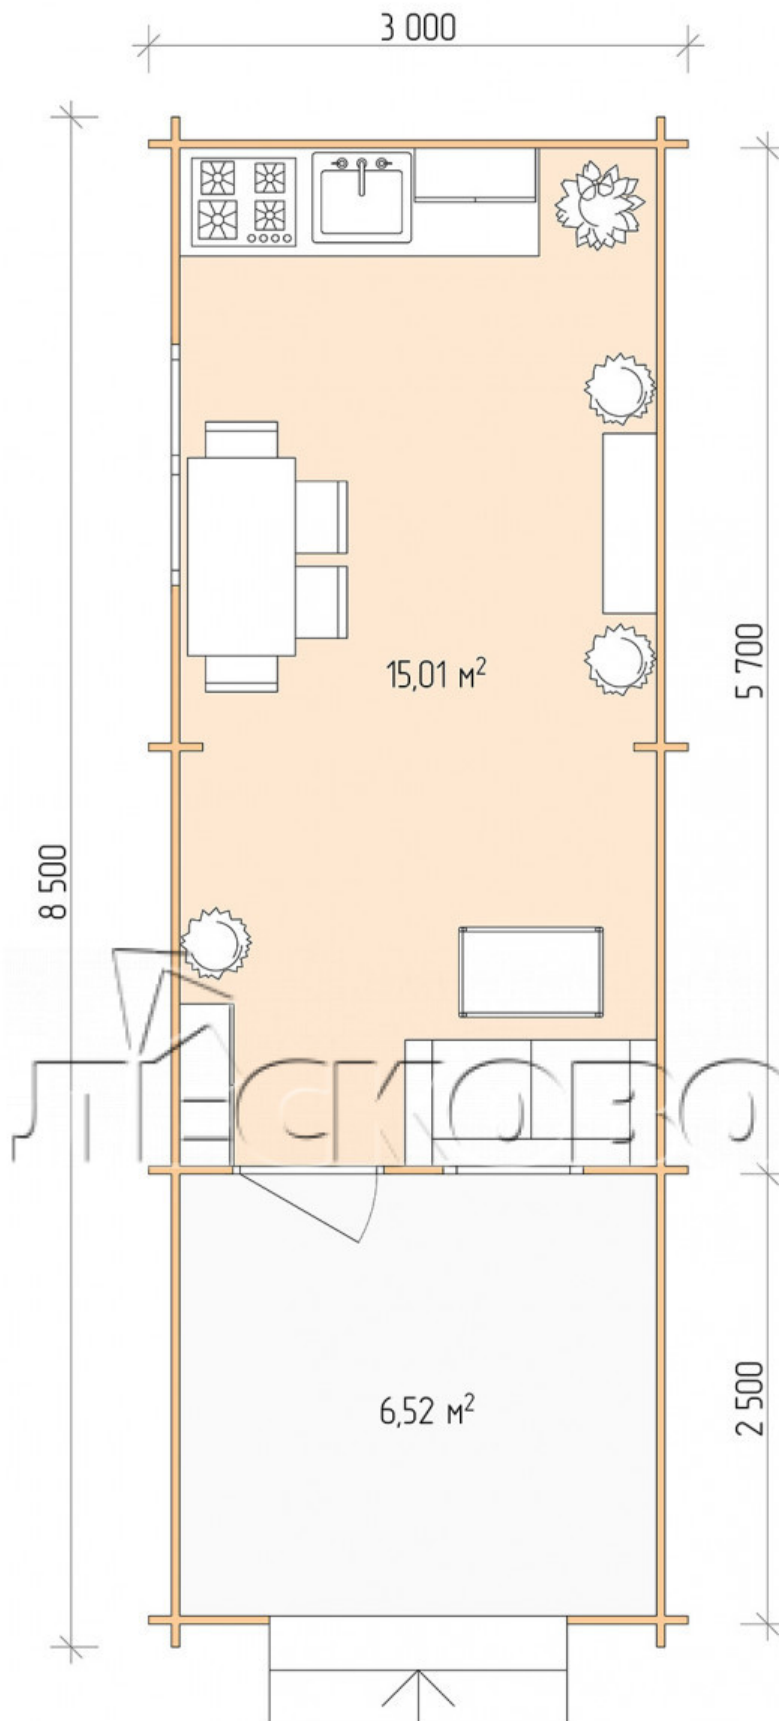

Log Cabin "DSV" series 3x6

Project Dimensions

3 × 6 / 22.2 m²

Full house set

3,537 €

Timber

45 mm

65 mm
+ 780 €

Project planning

3 000

Разрез

House Kit

- Wall kit: 44 × 145mm mini-chamber drying chamber with bowls for the project. The material of the tree is spruce, pine (GOST 8486). Humidity 12-14%. The height of the walls is 2.16 m;

- Logs, lower harness: board 45 × 145 mm chamber drying 10-12%;
- Floors: floorboard 35 mm, Chamber drying;
- Ceiling: imitation of a bar 20 × 135 mm, Chamber drying;
- Wooden windows, glass 4 mm, Single. Treatment with a colorless antiseptic. Hardware;

0.87×0.78 м.1 шт.

1.34×0.91 м.1 шт.

- Wooden doors;

0.84×1.885 м.

glass.1 шт.

7. Platbands: dry planed board 20 × 100 mm;

8. Roof: shingles.

9. Skirting board 35 mm.