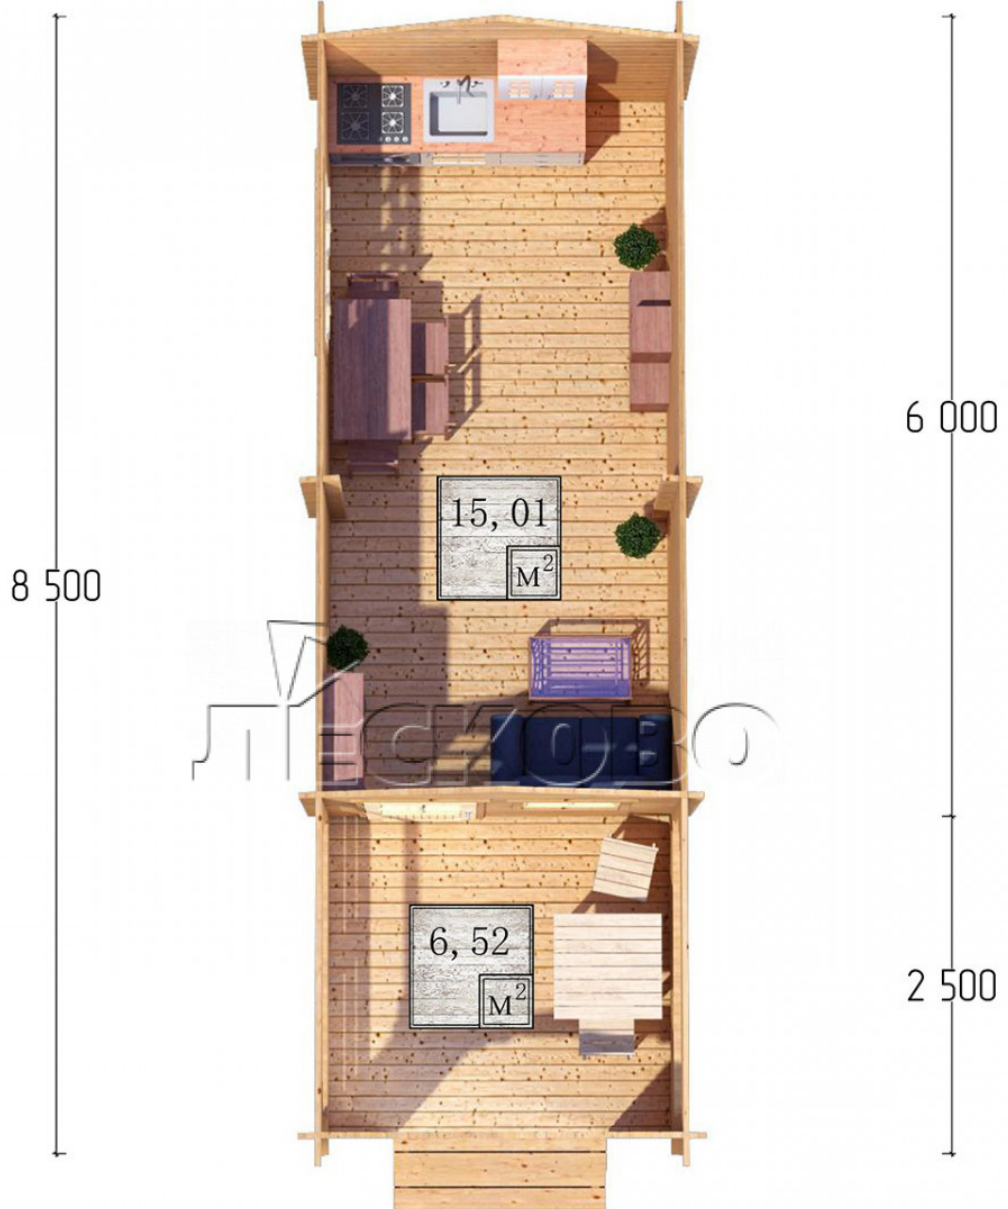

## Log Cabin "DSV" series 3x6

Project Dimensions

3 × 6 / 22.2 m<sup>2</sup>

Full house set

**4,388 €**

### Timber

45 MM

65 MM  
+ 984 €

# Разрез

## House Kit

- Wall kit: 44 × 145mm mini-chamber drying chamber with bowls for the project. The material of the tree is spruce, pine (GOST 8486). Humidity 12-14%. The height of the walls is 2.16 m;

- Logs, lower harness: board 45 × 145 mm chamber drying 10-12%;
- Floors: floorboard 35 mm, Chamber drying;
- Ceiling: imitation of a bar 20 × 135 mm, Chamber drying;
- Wooden windows, glass 4 mm, Single. Treatment with a colorless antiseptic. Hardware;