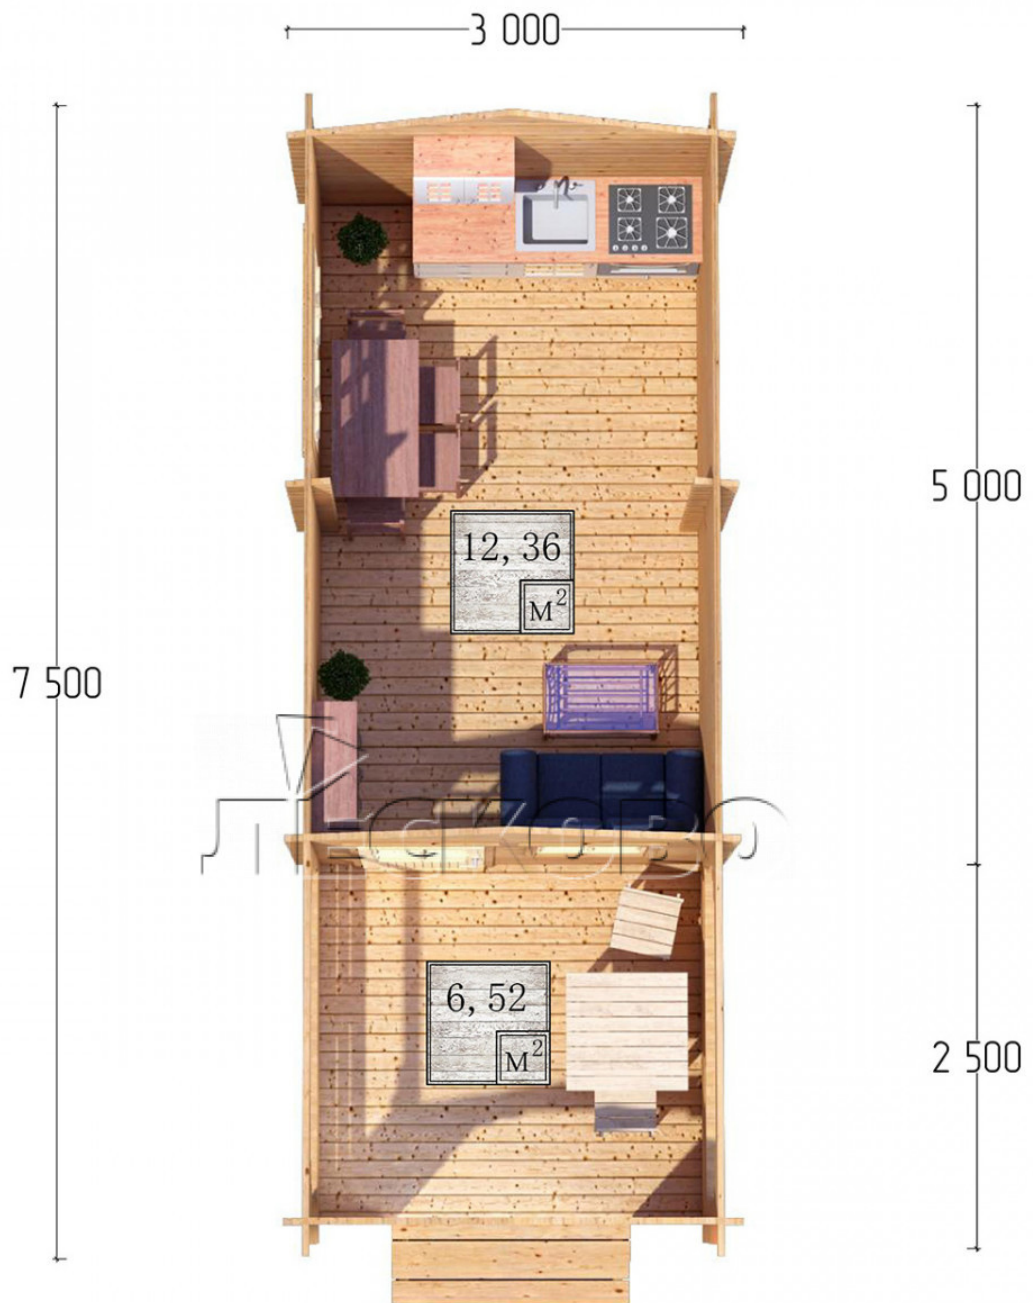

Log Cabin "DSV" series 3x5

Project Dimensions

3 × 5 / 19.5 m²

Full house set

3,898 €

Timber

45 MM

65 MM
+ 857 €

Project planning

Разрез

House Kit

- Wall kit: 44 × 145mm mini-chamber drying chamber with bowls for the project. The material of the tree is spruce, pine (GOST 8486). Humidity 12-14%. The height of the walls is 2.16 m;

- Logs, lower harness: board 45 × 145 mm chamber drying 10-12%;
- Floors: floorboard 35 mm, Chamber drying;
- Ceiling: imitation of a bar 20 × 135 mm, Chamber drying;
- Wooden windows, glass 4 mm, Single. Treatment with a colorless antiseptic. Hardware;

0.87×0.78 м.1 шт.

1.34×0.91 м.1 шт.

- Wooden doors;

0.84×1.885 м.

glass.1 шт.

7. Platbands: dry planed board 20 × 100 mm;

8. Roof: shingles.

9. Skirting board 35 mm.