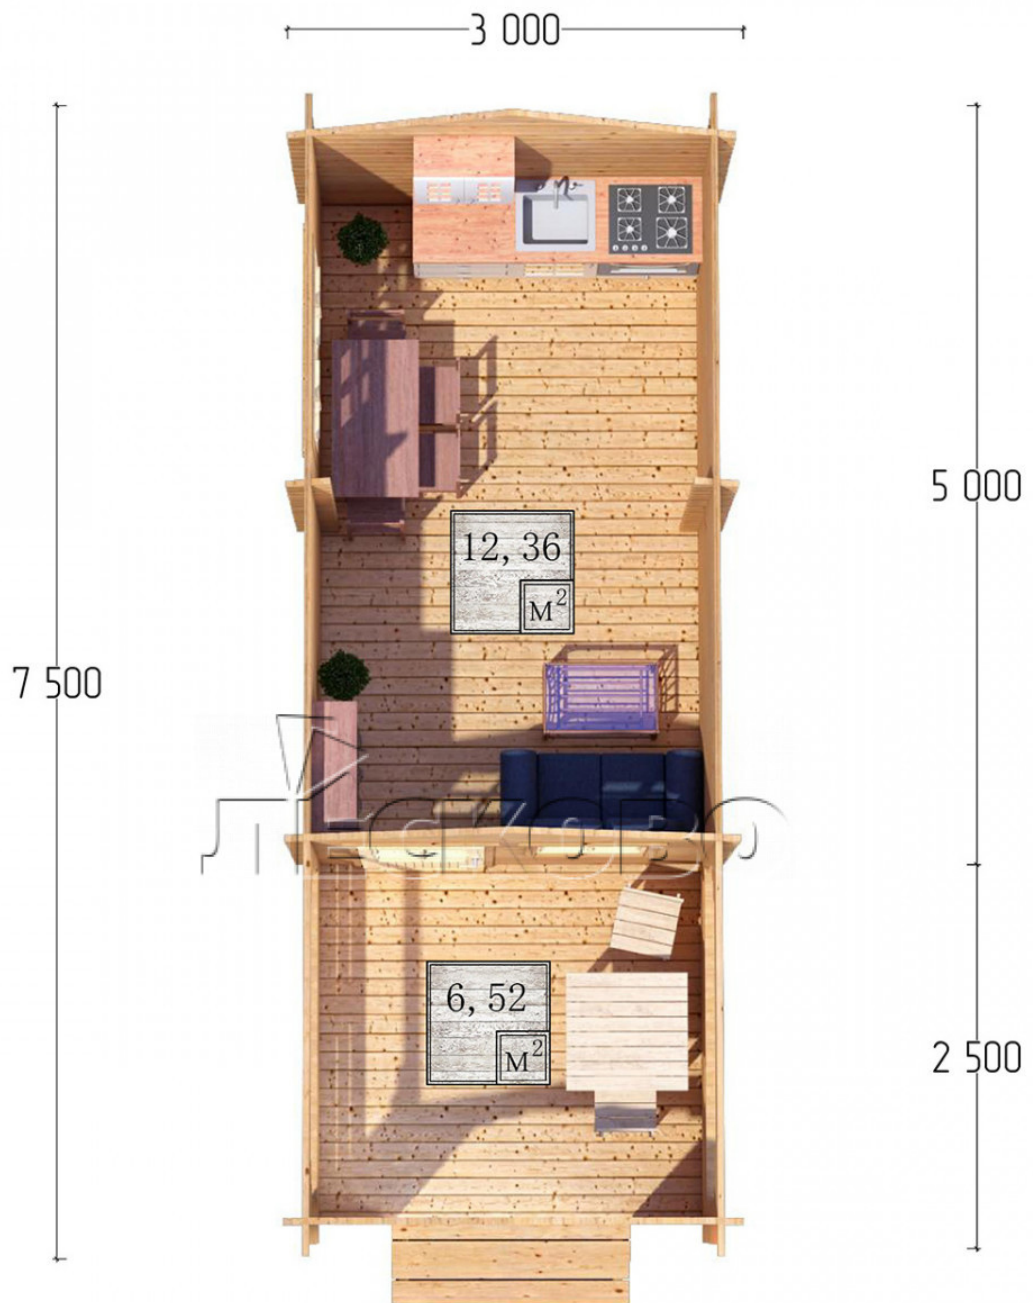

Log Cabin "DSV" series 3x5

Project Dimensions

3 × 5 / 19.5 m²

Full house set

3,223 €

Timber

45 MM

65 MM
+ 698 €

Project planning

Разрез

House Kit

- Wall kit: 44 × 145mm mini-chamber drying chamber with bowls for the project. The material of the tree is spruce, pine (GOST 8486). Humidity 12-14%. The height of the walls is 2.16 m;

- Logs, lower harness: board 45 × 145 mm chamber drying 10-12%;
- Floors: floorboard 35 mm, Chamber drying;
- Ceiling: imitation of a bar 20 × 135 mm, Chamber drying;
- Wooden windows, glass 4 mm, Single. Treatment with a colorless antiseptic. Hardware;

0.87×0.78 м.1 шт.

1.34×0.91 м.1 шт.

- Wooden doors;

0.84×1.885 м.

glass.1 шт.

7. Platbands: dry planed board 20 × 100 mm;

8. Roof: shingles.

9. Skirting board 35 mm.