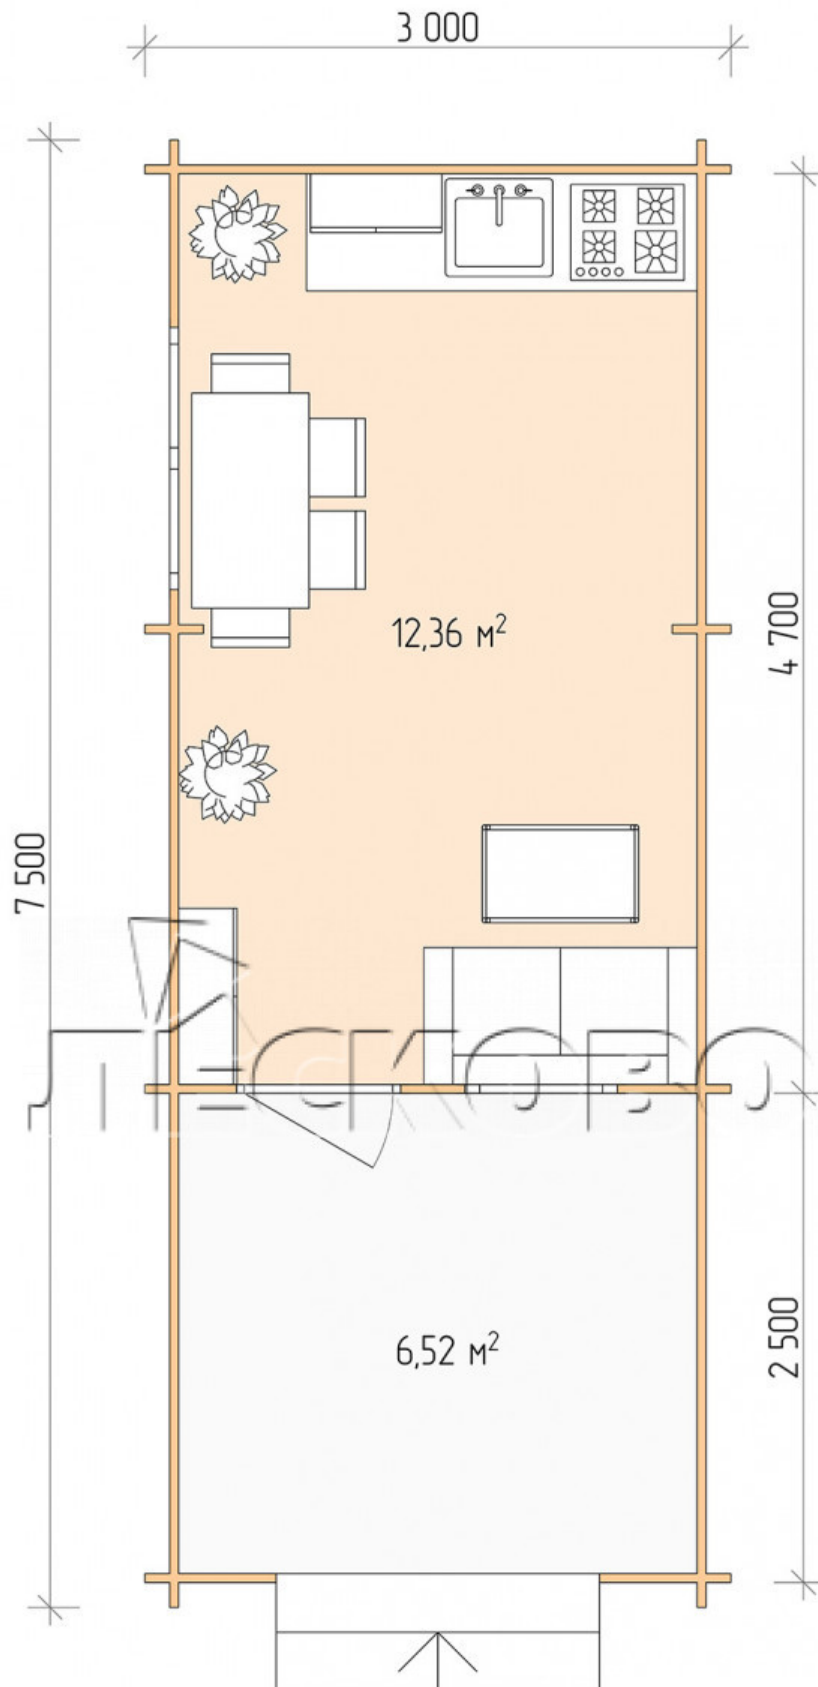

Log Cabin "DSV" series 3x5

Project Dimensions

3 × 5 / 19.5 m²

Full house set

3,973 €

Timber

45 MM

65 MM
+ 873 €

Project planning

Разрез

House Kit

- Wall kit: 44 × 145mm mini-chamber drying chamber with bowls for the project. The material of the tree is spruce, pine (GOST 8486). Humidity 12-14%. The height of the walls is 2.16 m;

- Logs, lower harness: board 45 × 145 mm chamber drying 10-12%;
- Floors: floorboard 35 mm, Chamber drying;
- Ceiling: imitation of a bar 20 × 135 mm, Chamber drying;
- Wooden windows, glass 4 mm, Single. Treatment with a colorless antiseptic. Hardware;

0.87×0.78 м.1 шт.

1.34×0.91 м.1 шт.

- Wooden doors;

0.84×1.885 м.

glass.1 шт.

7. Platbands: dry planed board 20 × 100 mm;

8. Roof: shingles.

9. Skirting board 35 mm.