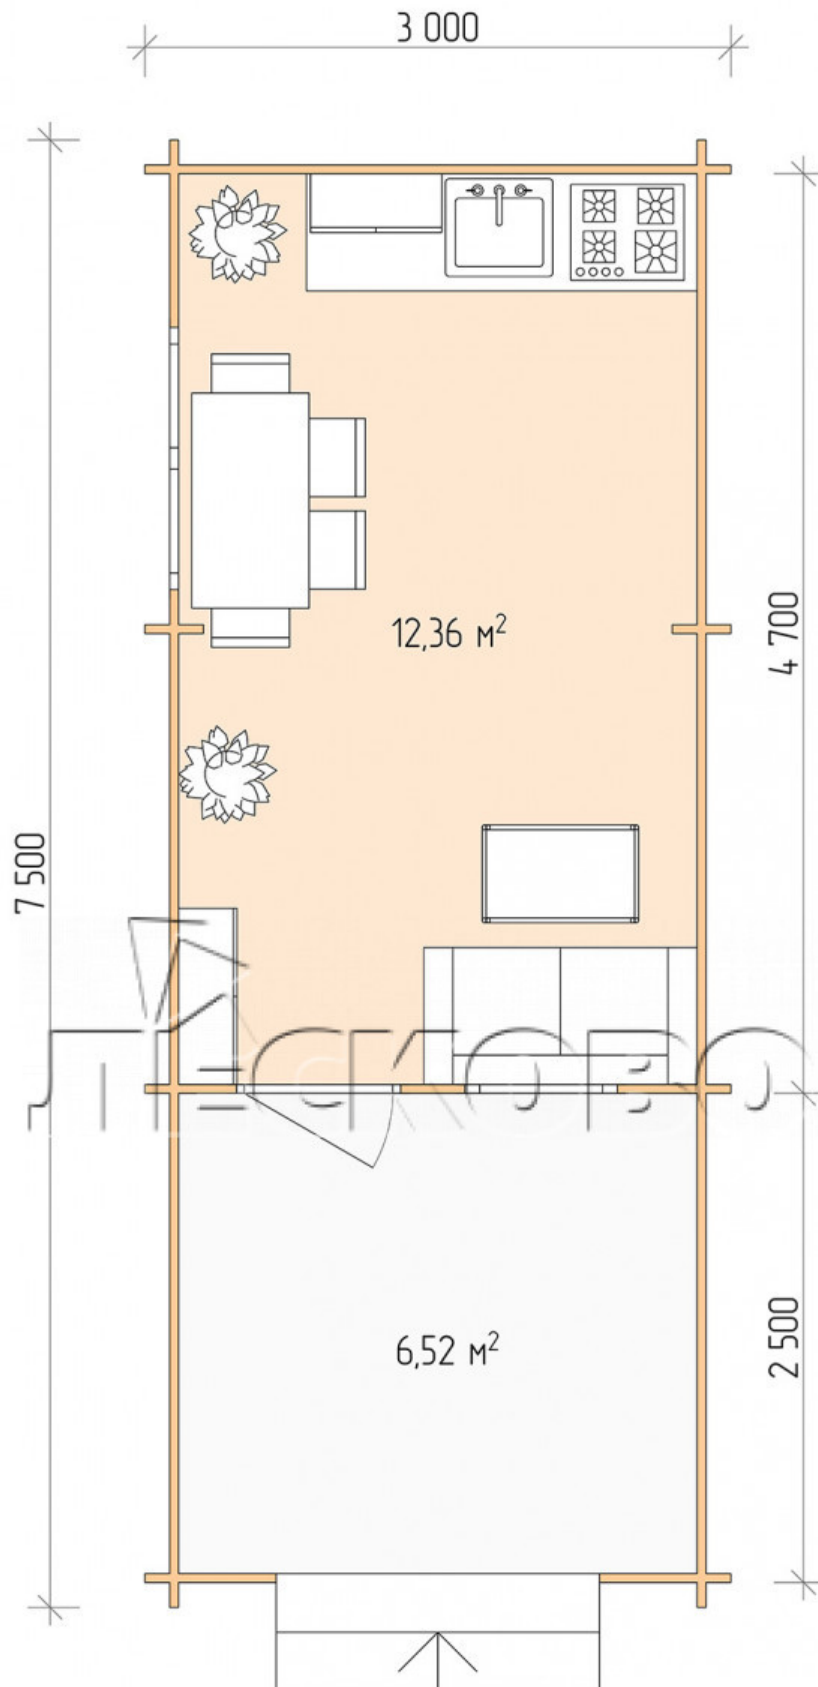

Log Cabin "DSV" series 3x5

Project Dimensions

3 × 5 / 19.5 m²

Full house set

3,394 €

Timber

45 MM

65 MM
+ 735 €

Project planning

Разрез

House Kit

- Wall kit: 44 × 145mm mini-chamber drying chamber with bowls for the project. The material of the tree is spruce, pine (GOST 8486). Humidity 12-14%. The height of the walls is 2.16 m;

- Logs, lower harness: board 45 × 145 mm chamber drying 10-12%;
- Floors: floorboard 35 mm, Chamber drying;
- Ceiling: imitation of a bar 20 × 135 mm, Chamber drying;
- Wooden windows, glass 4 mm, Single. Treatment with a colorless antiseptic. Hardware;

0.87×0.78 м.1 шт.

1.34×0.91 м.1 шт.

- Wooden doors;

0.84×1.885 м.

glass.1 шт.

7. Platbands: dry planed board 20 × 100 mm;

8. Roof: shingles.

9. Skirting board 35 mm.