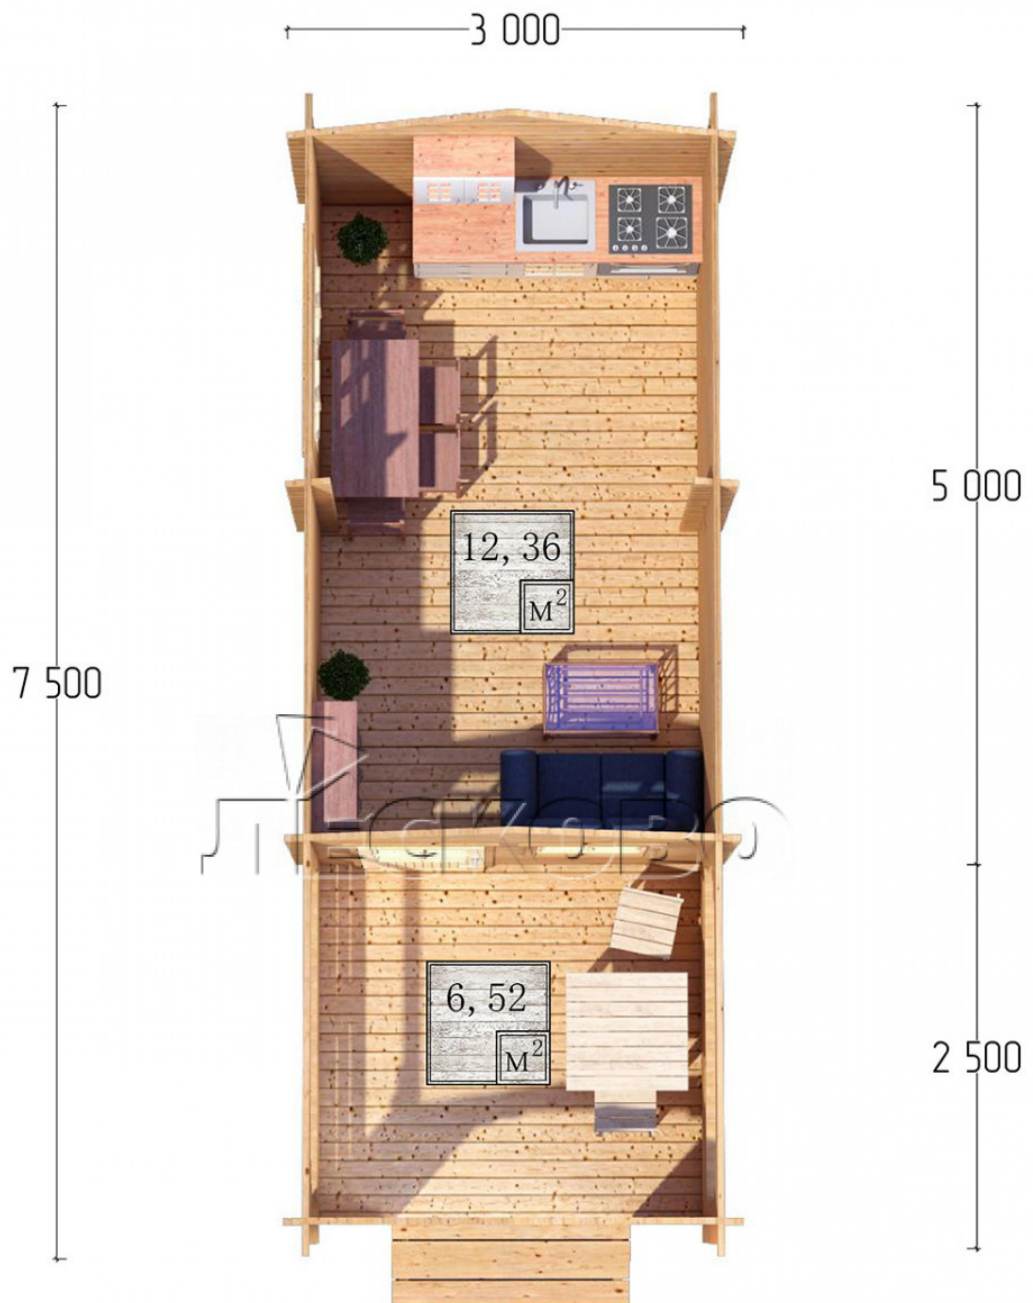

Log Cabin "DSV" series 3x5

Project Dimensions

3 × 5 / 19.5 m²

Full house set

3,973 €

Timber

45 MM

65 MM
+ 873 €

Project planning

Разрез

House Kit

- Wall kit: 44 × 145mm mini-chamber drying chamber with bowls for the project. The material of the tree is spruce, pine (GOST 8486). Humidity 12-14%. The height of the walls is 2.16 m;

- Logs, lower harness: board 45 × 145 mm chamber drying 10-12%;
- Floors: floorboard 35 mm, Chamber drying;
- Ceiling: imitation of a bar 20 × 135 mm, Chamber drying;
- Wooden windows, glass 4 mm, Single. Treatment with a colorless antiseptic. Hardware;

0.87×0.78 м.1 шт.

1.34×0.91 м.1 шт.

- Wooden doors;

0.84×1.885 м.

glass.1 шт.

7. Platbands: dry planed board 20 × 100 mm;

8. Roof: shingles.

9. Skirting board 35 mm.