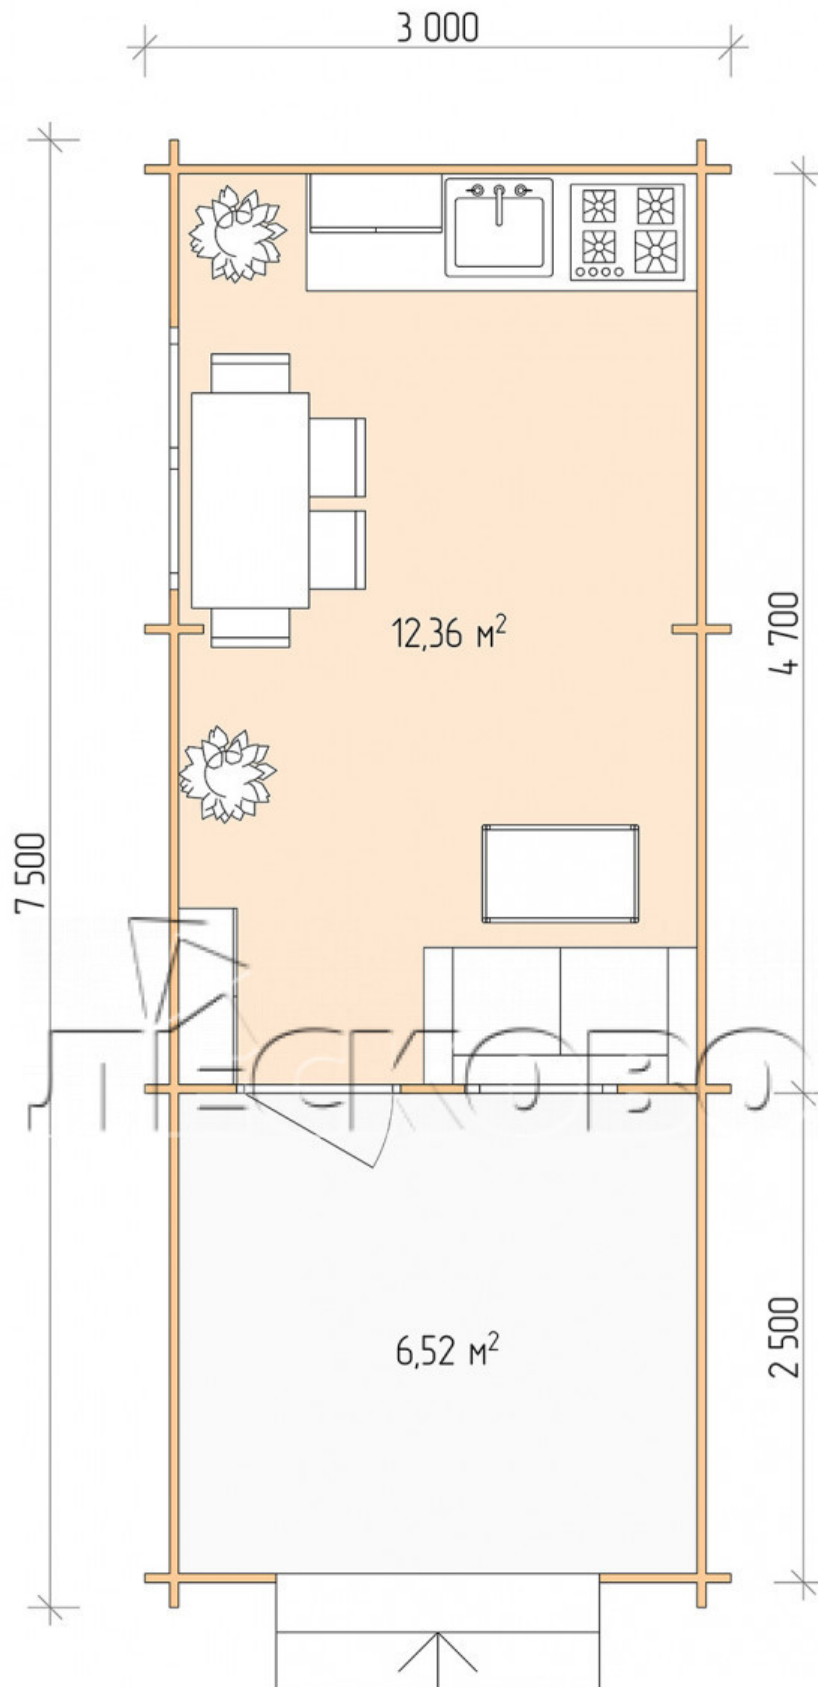

Log Cabin "DSV" series 3x5

Project Dimensions

3 × 5 / 19.5 m²

Full house set

3,223 €

Timber

45 MM

65 MM
+ 698 €

Project planning

Разрез

House Kit

- Wall kit: 44 × 145mm mini-chamber drying chamber with bowls for the project. The material of the tree is spruce, pine (GOST 8486). Humidity 12-14%. The height of the walls is 2.16 m;

- Logs, lower harness: board 45 × 145 mm chamber drying 10-12%;
- Floors: floorboard 35 mm, Chamber drying;
- Ceiling: imitation of a bar 20 × 135 mm, Chamber drying;
- Wooden windows, glass 4 mm, Single. Treatment with a colorless antiseptic. Hardware;

0.87×0.78 м.1 шт.

1.34×0.91 м.1 шт.

- Wooden doors;

0.84×1.885 м.

glass.1 шт.

7. Platbands: dry planed board 20 × 100 mm;

8. Roof: shingles.

9. Skirting board 35 mm.