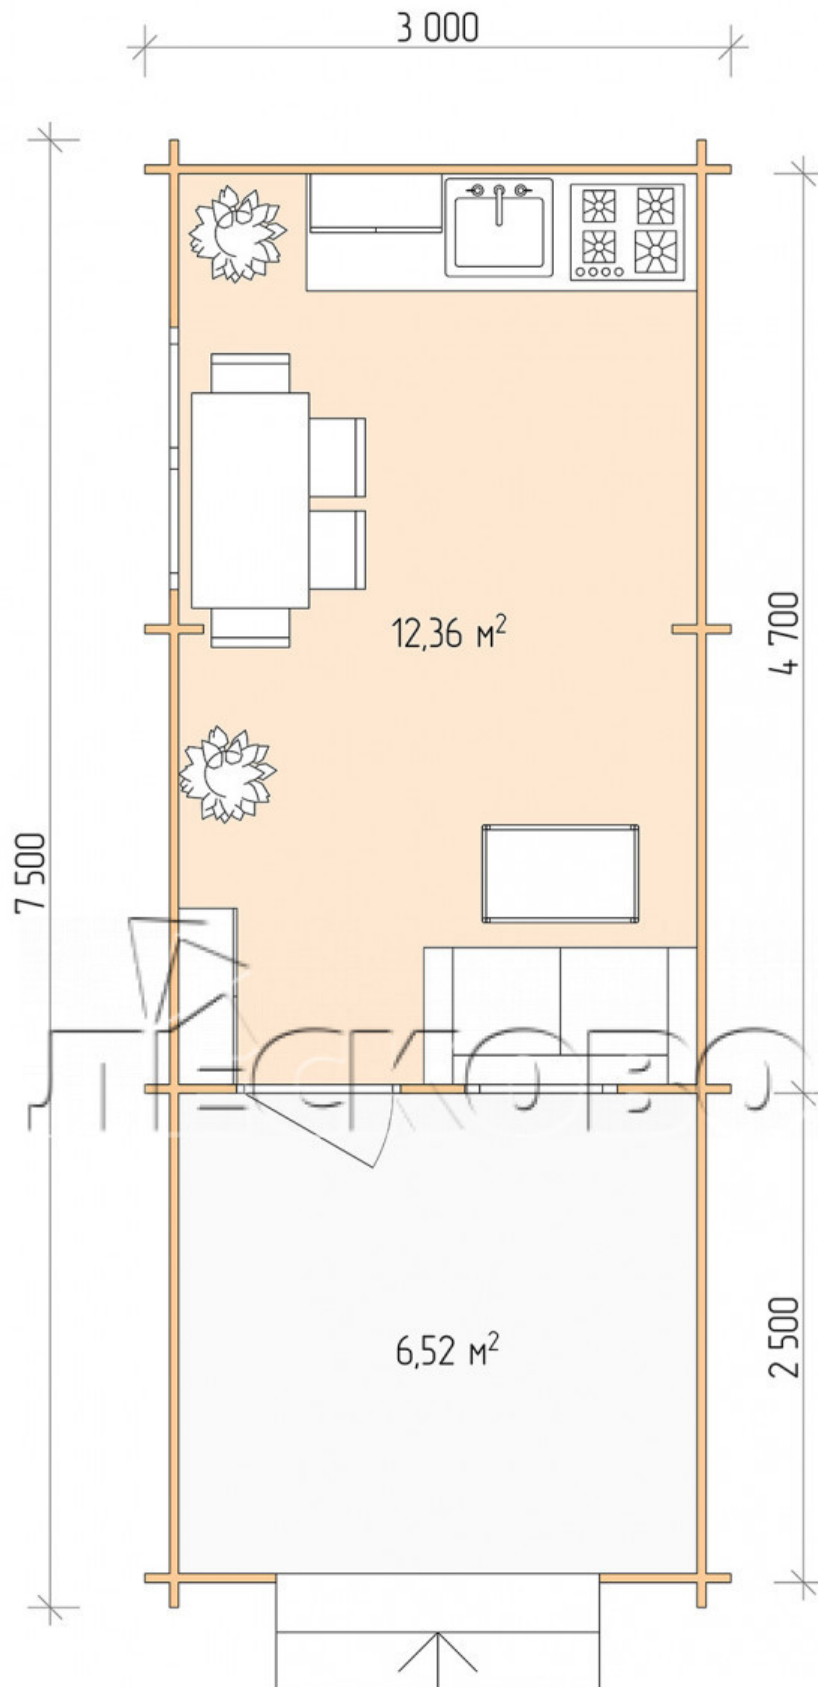

Log Cabin "DSV" series 3x5

Project Dimensions

3 × 5 / 19.5 m²

Full house set

3,898 €

Timber

45 MM

65 MM
+ 857 €

Project planning

Разрез

House Kit

- Wall kit: 44 × 145mm mini-chamber drying chamber with bowls for the project. The material of the tree is spruce, pine (GOST 8486). Humidity 12-14%. The height of the walls is 2.16 m;

- Logs, lower harness: board 45 × 145 mm chamber drying 10-12%;
- Floors: floorboard 35 mm, Chamber drying;
- Ceiling: imitation of a bar 20 × 135 mm, Chamber drying;
- Wooden windows, glass 4 mm, Single. Treatment with a colorless antiseptic. Hardware;

0.87×0.78 м.1 шт.

1.34×0.91 м.1 шт.

- Wooden doors;

0.84×1.885 м.

glass.1 шт.

7. Platbands: dry planed board 20 × 100 mm;

8. Roof: shingles.

9. Skirting board 35 mm.