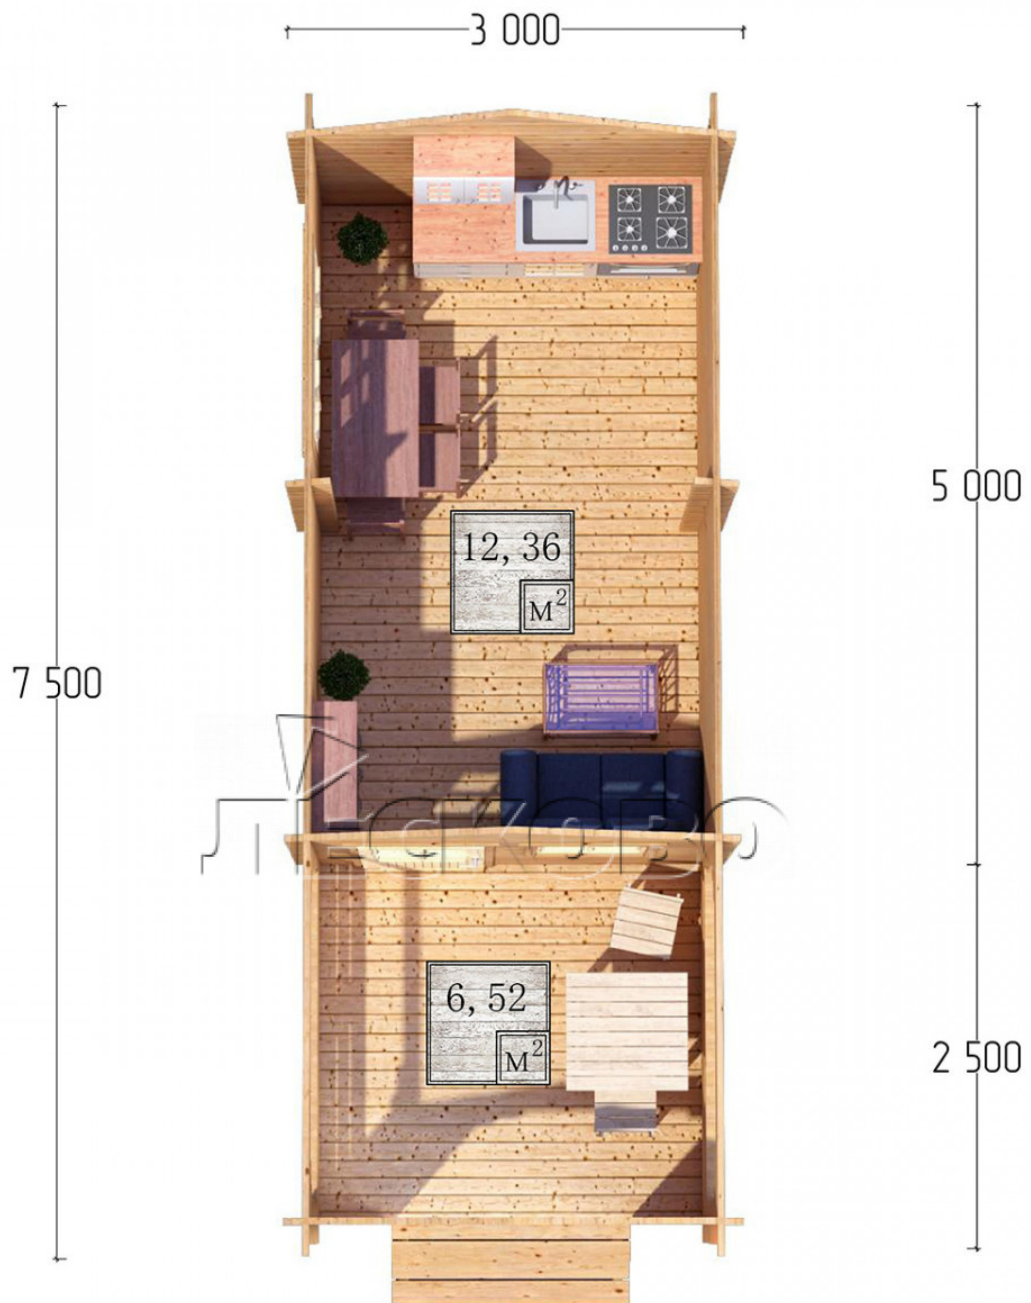

Log Cabin "DSV" series 3x5

Project Dimensions

3 × 5 / 19.5 m²

Full house set

3,394 €

Timber

45 MM

65 MM
+ 735 €

Project planning

Разрез

House Kit

- Wall kit: 44 × 145mm mini-chamber drying chamber with bowls for the project. The material of the tree is spruce, pine (GOST 8486). Humidity 12-14%. The height of the walls is 2.16 m;

- Logs, lower harness: board 45 × 145 mm chamber drying 10-12%;
- Floors: floorboard 35 mm, Chamber drying;
- Ceiling: imitation of a bar 20 × 135 mm, Chamber drying;
- Wooden windows, glass 4 mm, Single. Treatment with a colorless antiseptic. Hardware;

0.87×0.78 м.1 шт.

1.34×0.91 м.1 шт.

- Wooden doors;

0.84×1.885 м.

glass.1 шт.

7. Platbands: dry planed board 20 × 100 mm;

8. Roof: shingles.

9. Skirting board 35 mm.