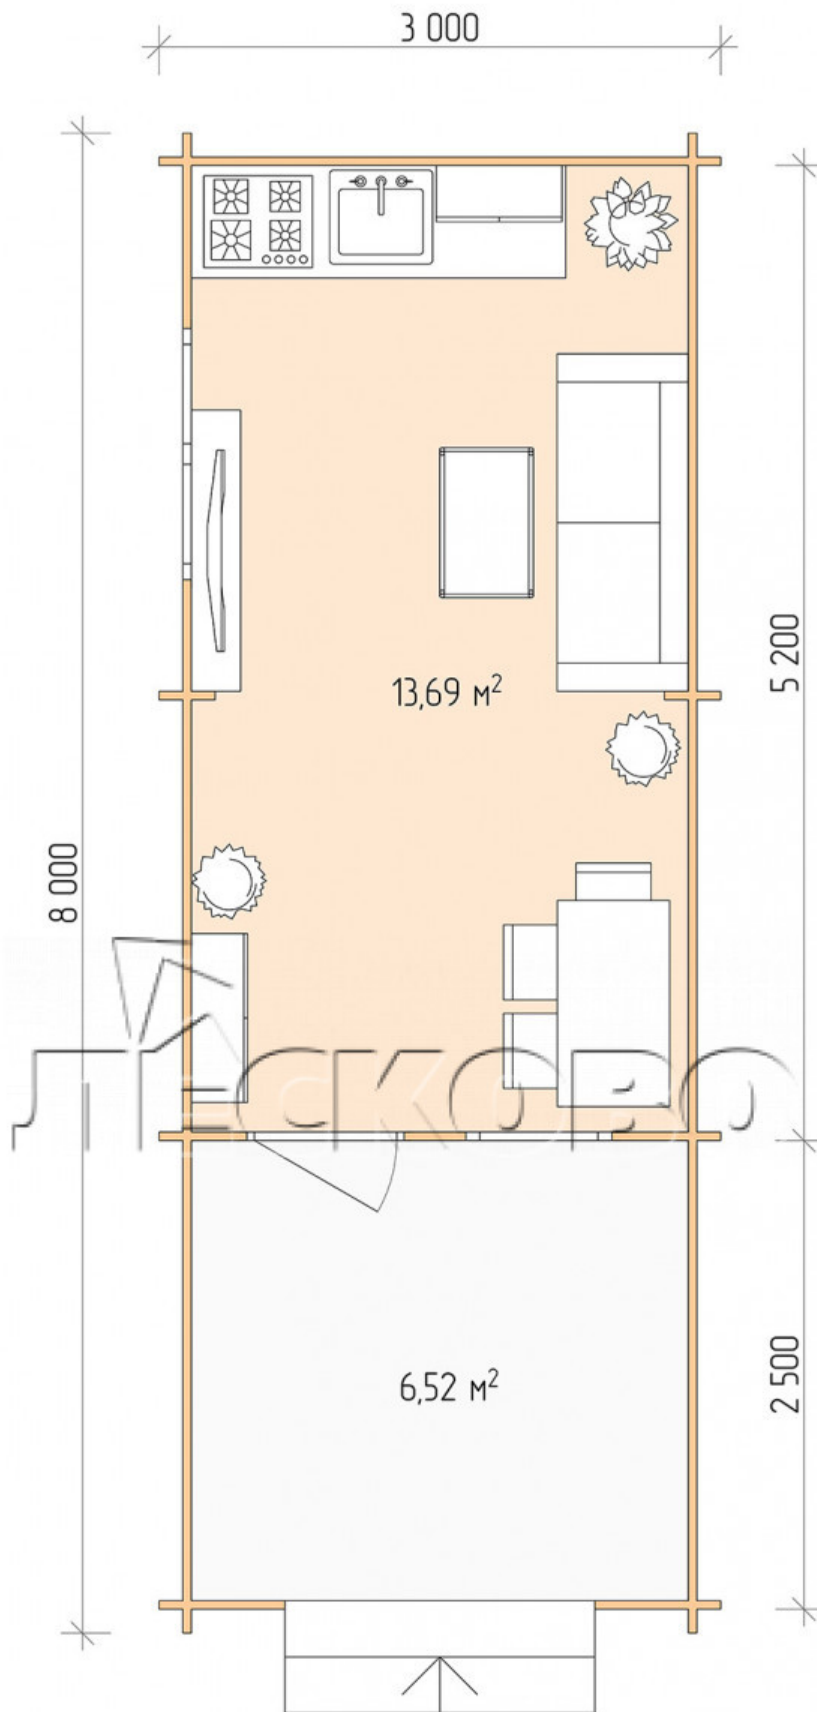

Log Cabin "DSV" series 3×5.5

Project Dimensions

3 × 5.5 / 20.8 m²

Full house set

3,434 €

Timber

45 MM

65 MM
+ 746 €

Project planning

Разрез

House Kit

- Wall kit: 44 × 145mm mini-chamber drying chamber with bowls for the project. The material of the tree is spruce, pine (GOST 8486). Humidity 12-14%. The height of the walls is 2.16 m;

- Logs, lower harness: board 45 × 145 mm chamber drying 10-12%;
- Floors: floorboard 35 mm, Chamber drying;
- Ceiling: imitation of a bar 20 × 135 mm, Chamber drying;
- Wooden windows, glass 4 mm, Single. Treatment with a colorless antiseptic. Hardware;

0.87×0.78 м.1 шт.

1.34×0.91 м.1 шт.

- Wooden doors;

0.84×1.885 м.

glass.1 шт.

7. Platbands: dry planed board 20 × 100 mm;

8. Roof: shingles.

9. Skirting board 35 mm.