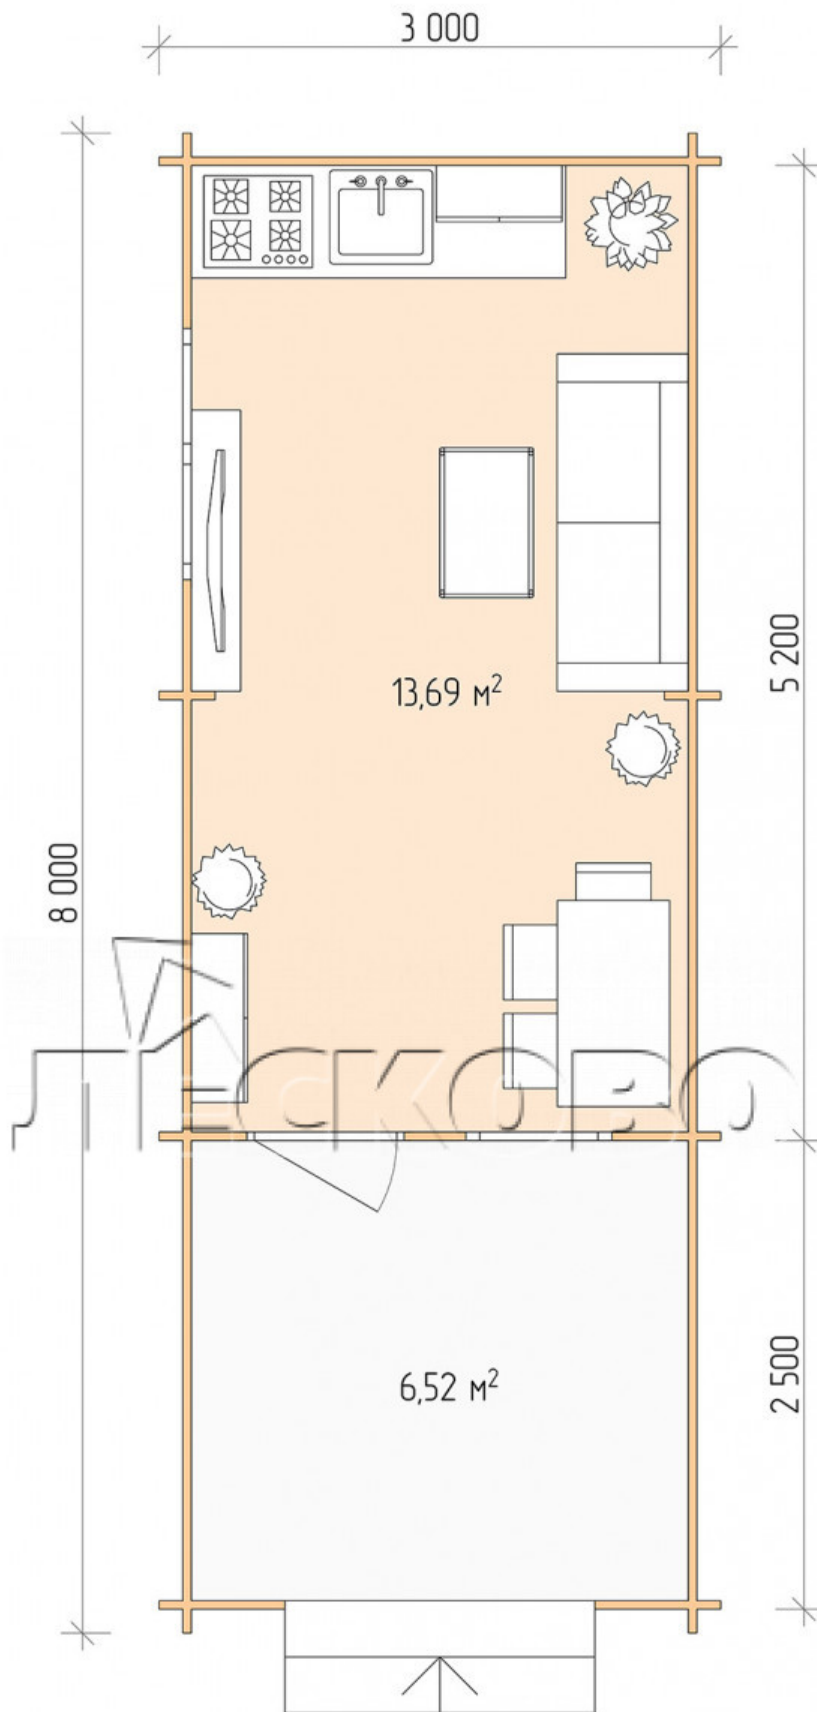

Log Cabin "DSV" series 3×5.5

Project Dimensions

3 × 5.5 / 20.8 m²

Full house set

3,561 €

Timber

45 MM

65 MM
+ 773 €

Project planning

Разрез

House Kit

- Wall kit: 44 × 145mm mini-chamber drying chamber with bowls for the project. The material of the tree is spruce, pine (GOST 8486). Humidity 12-14%. The height of the walls is 2.16 m;

- Logs, lower harness: board 45 × 145 mm chamber drying 10-12%;
- Floors: floorboard 35 mm, Chamber drying;
- Ceiling: imitation of a bar 20 × 135 mm, Chamber drying;
- Wooden windows, glass 4 mm, Single. Treatment with a colorless antiseptic. Hardware;

0.87×0.78 м.1 шт.

1.34×0.91 м.1 шт.

- Wooden doors;

0.84×1.885 м.

glass.1 шт.

7. Platbands: dry planed board 20 × 100 mm;

8. Roof: shingles.

9. Skirting board 35 mm.