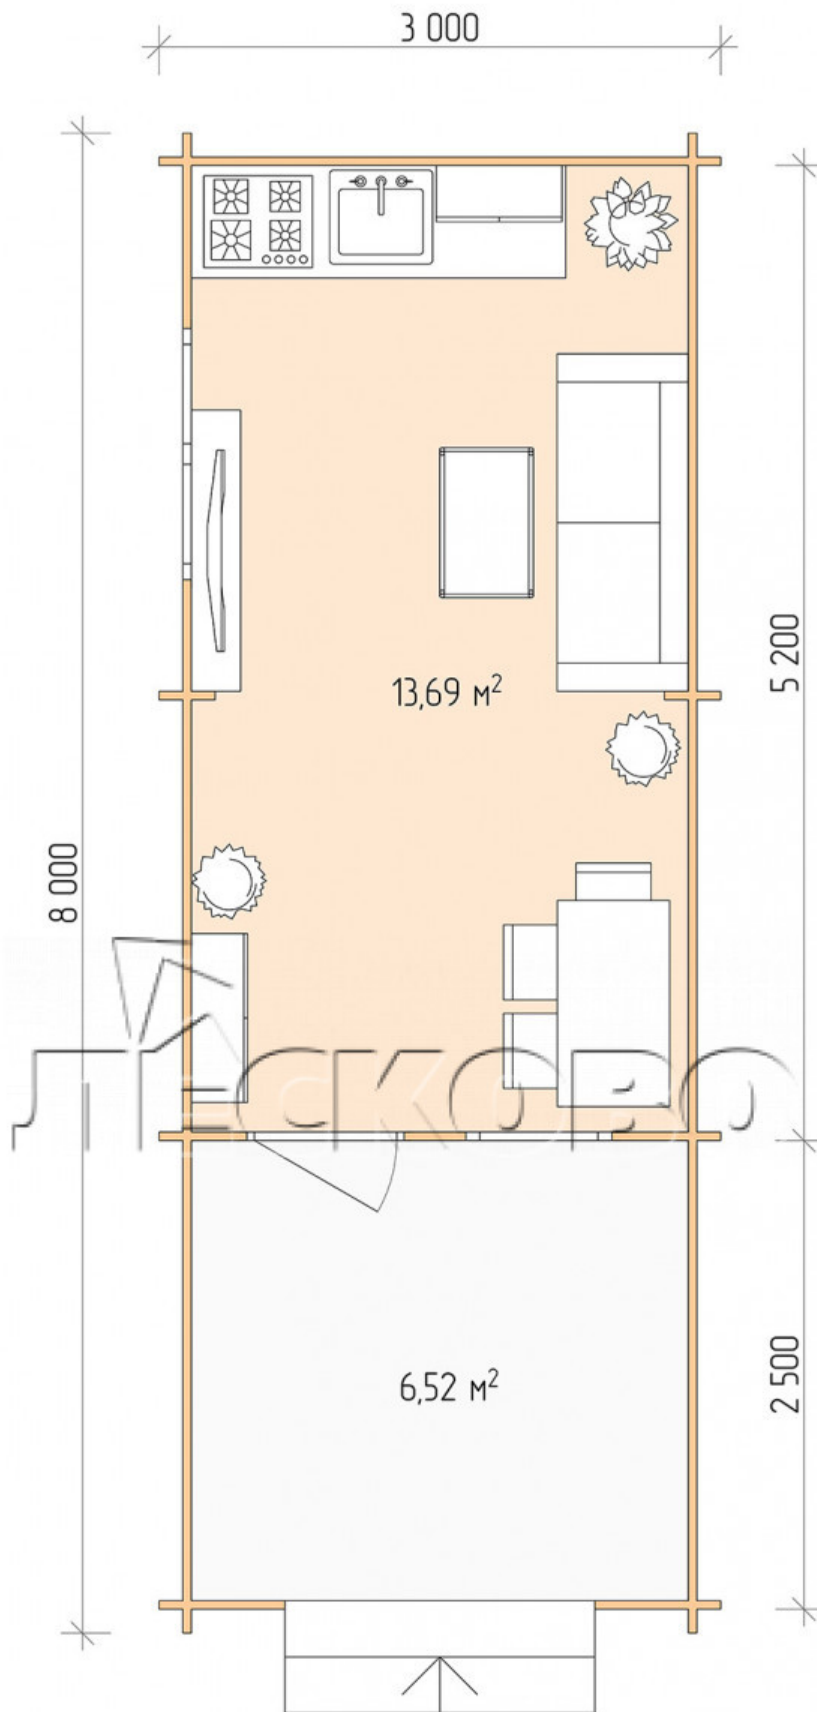

Log Cabin "DSV" series 3x5.5

Project Dimensions

3 × 5.5 / 20.8 m²

Full house set

4,162 €

Timber

45 mm

65 mm
+ 918 €

Project planning

Разрез

House Kit

- Wall kit: 44 × 145mm mini-chamber drying chamber with bowls for the project. The material of the tree is spruce, pine (GOST 8486). Humidity 12-14%. The height of the walls is 2.16 m;

- Logs, lower harness: board 45 × 145 mm chamber drying 10-12%;
- Floors: floorboard 35 mm, Chamber drying;
- Ceiling: imitation of a bar 20 × 135 mm, Chamber drying;
- Wooden windows, glass 4 mm, Single. Treatment with a colorless antiseptic. Hardware;

0.87×0.78 м.1 шт.

1.34×0.91 м.1 шт.

- Wooden doors;

0.84×1.885 м.

glass.1 шт.

7. Platbands: dry planed board 20 × 100 mm;

8. Roof: shingles.

9. Skirting board 35 mm.