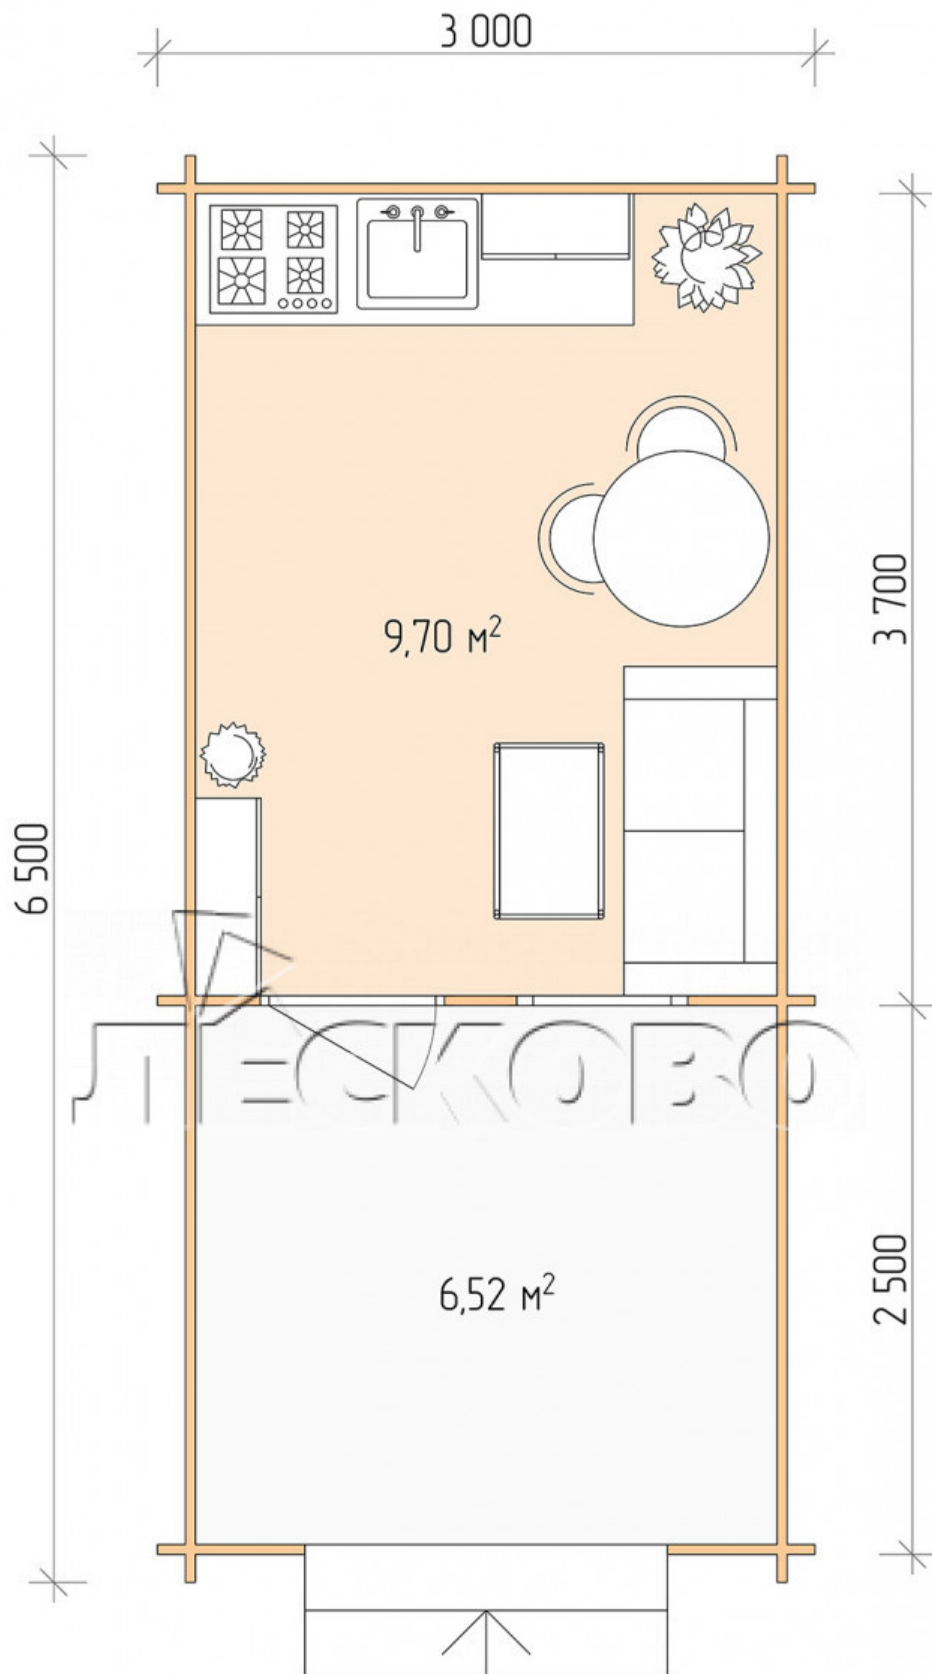

Log Cabin "DSV" series 3x4

Project Dimensions

3 × 4 / 16.8 m²

Full house set

3,409 €

Timber

45 MM

65 MM
+ 777 €

Project planning

3 000

6 500

9,7
M²

4 000

6,52
M²

2 500

Разрез

House Kit

- Wall kit: 44 × 145mm mini-chamber drying chamber with bowls for the project. The material of the tree is spruce, pine (GOST 8486). Humidity 12-14%. The height of the walls is 2.16 m;

- Logs, lower harness: board 45 × 145 mm chamber drying 10-12%;
- Floors: floorboard 35 mm, Chamber drying;
- Ceiling: imitation of a bar 20 × 135 mm, Chamber drying;
- Wooden windows, glass 4 mm, Single. Treatment with a colorless antiseptic. Hardware;

0.87×0.78 м.1 шт.

- Wooden doors;

0.84×1.885 м.

glass.1 шт.

7. Platbands: dry planed board 20 × 100 mm;

8. Roof: shingles.

9. Skirting board 35 mm.

+7 (4942) 499-770