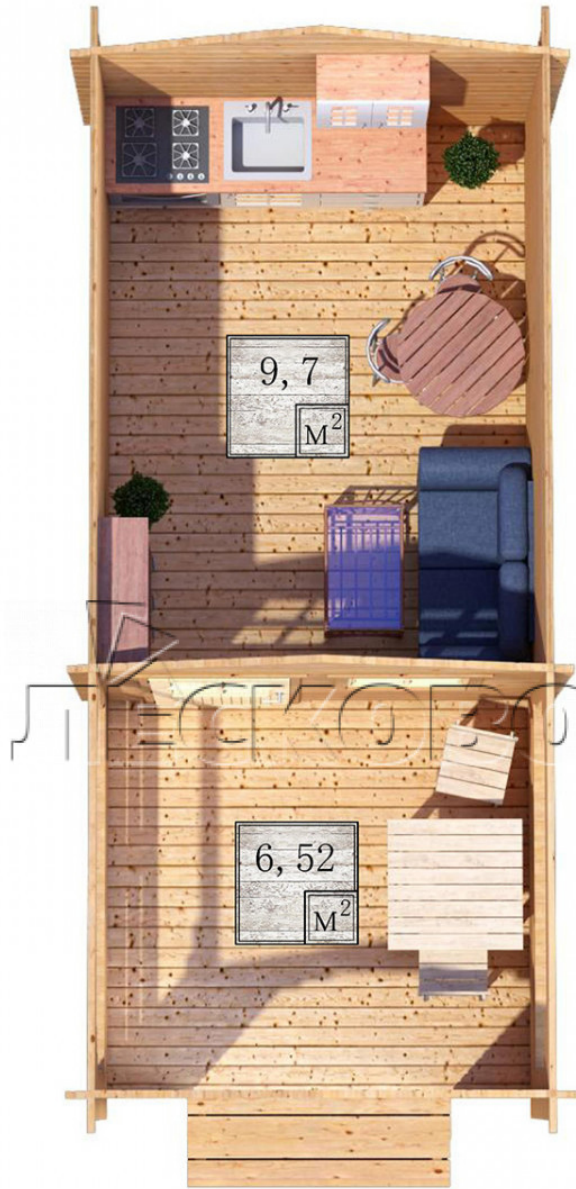

Log Cabin "DSV" series 3x4

Project Dimensions

3 × 4 / 16.8 m²

Full house set

3,409 €

Timber

45 MM

65 MM
+ 777 €

Project planning

3 000

6 500

9,7
M²

4 000

6,52
M²

2 500

Разрез

House Kit

- Wall kit: 44 × 145mm mini-chamber drying chamber with bowls for the project. The material of the tree is spruce, pine (GOST 8486). Humidity 12-14%. The height of the walls is 2.16 m;

- Logs, lower harness: board 45 × 145 mm chamber drying 10-12%;
- Floors: floorboard 35 mm, Chamber drying;
- Ceiling: imitation of a bar 20 × 135 mm, Chamber drying;
- Wooden windows, glass 4 mm, Single. Treatment with a colorless antiseptic. Hardware;

0.87×0.78 м.1 шт.

- Wooden doors;

0.84×1.885 м.

glass.1 шт.

7. Platbands: dry planed board 20 × 100 mm;

8. Roof: shingles.

9. Skirting board 35 mm.

+7 (4942) 499-770