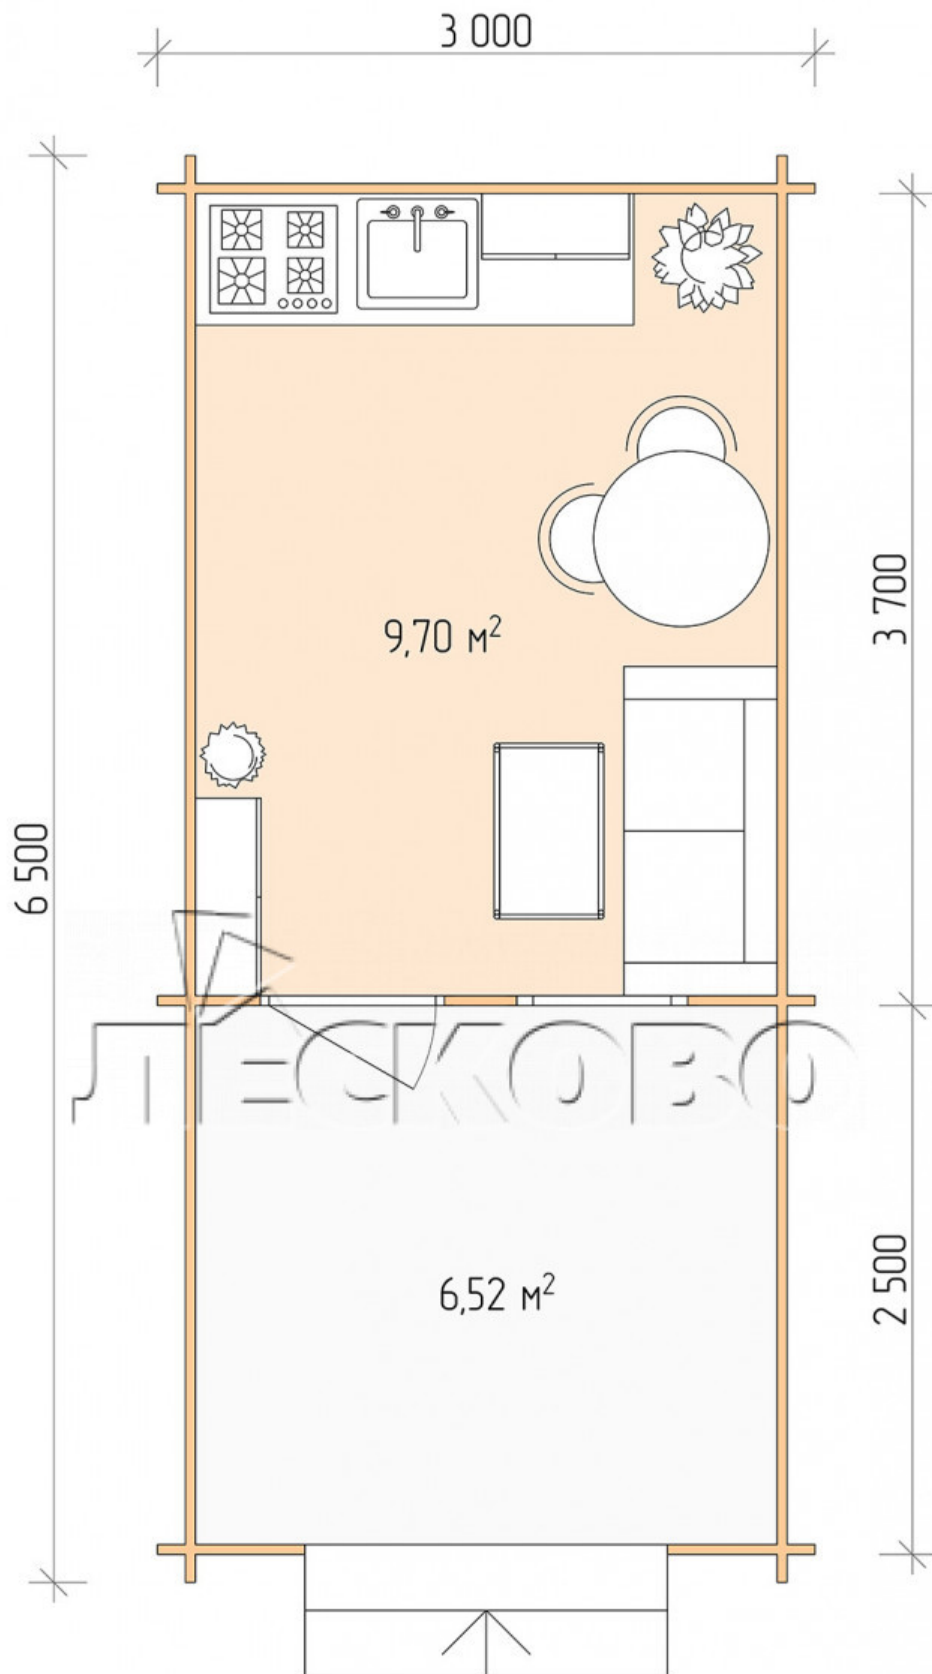

## Log Cabin "DSV" series 3x4

Project Dimensions

3 × 4 / 16.8 m<sup>2</sup>

Full house set

**2,838 €**

### Timber

45 MM

65 MM  
+ 632 €

# Разрез

## House Kit

- Wall kit: 44 × 145mm mini-chamber drying chamber with bowls for the project. The material of the tree is spruce, pine (GOST 8486). Humidity 12-14%. The height of the walls is 2.16 m;

- Logs, lower harness: board 45 × 145 mm chamber drying 10-12%;
- Floors: floorboard 35 mm, Chamber drying;
- Ceiling: imitation of a bar 20 × 135 mm, Chamber drying;
- Wooden windows, glass 4 mm, Single. Treatment with a colorless antiseptic. Hardware;