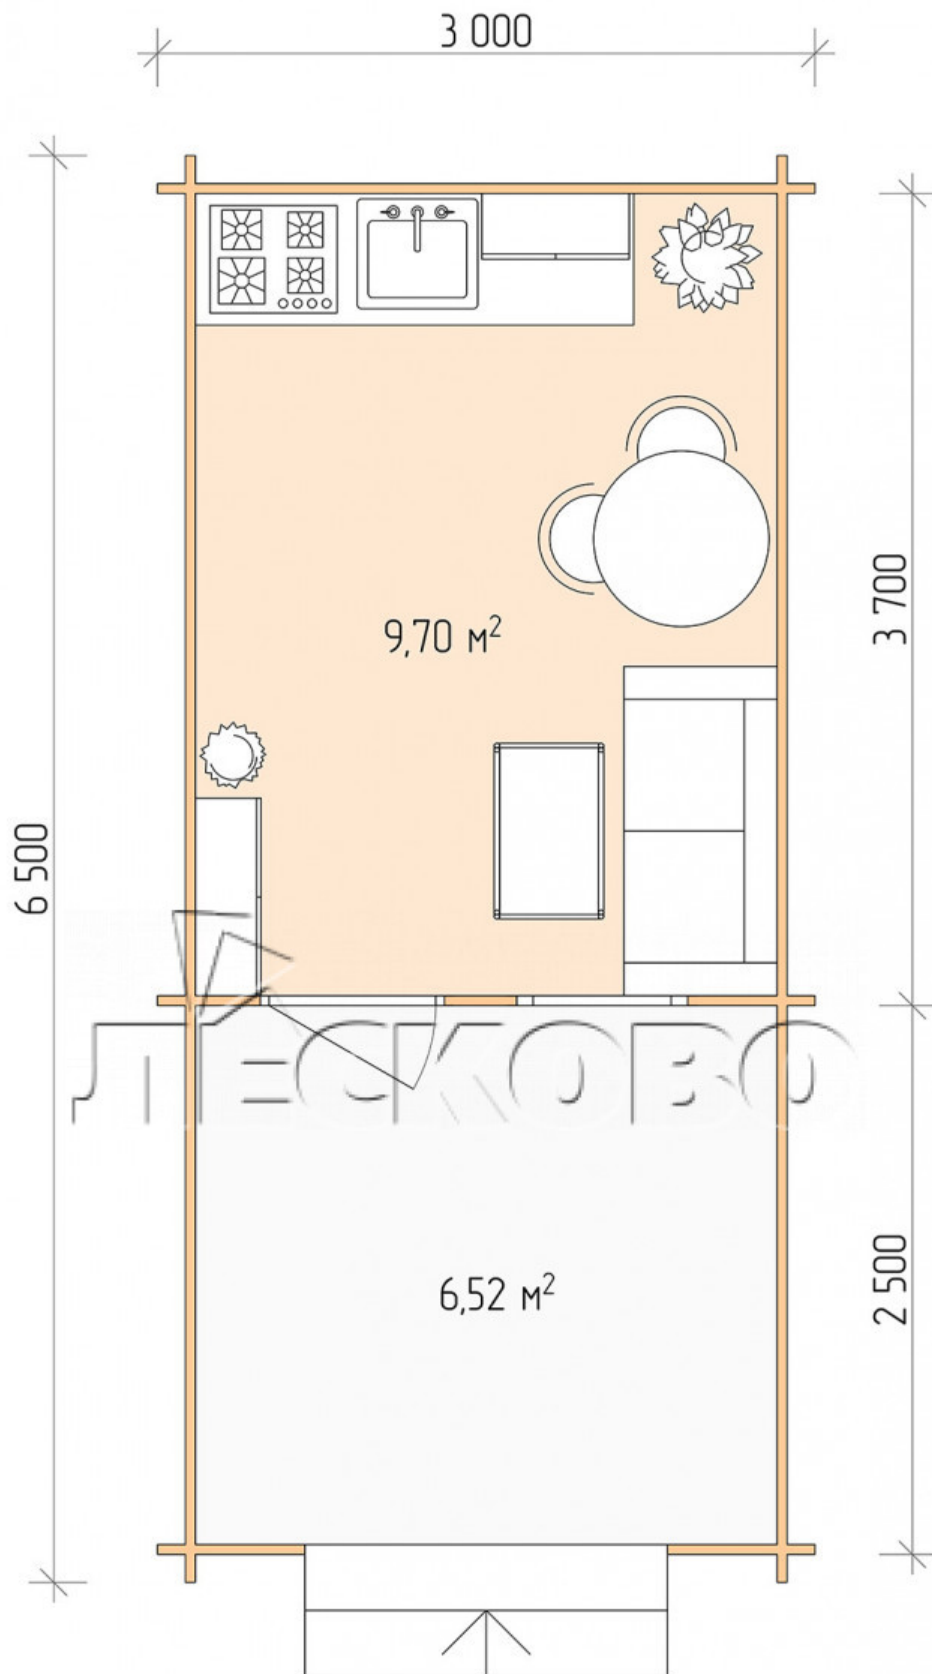

Log Cabin "DSV" series 3x4

Project Dimensions

3 × 4 / 16.8 m²

Full house set

2,731 €

Timber

45 MM

65 MM
+ 608 €

Project planning

3 000

6 500

9,7
M²

4 000

6,52
M²

2 500

Разрез

House Kit

- Wall kit: 44 × 145mm mini-chamber drying chamber with bowls for the project. The material of the tree is spruce, pine (GOST 8486). Humidity 12-14%. The height of the walls is 2.16 m;

- Logs, lower harness: board 45 × 145 mm chamber drying 10-12%;
- Floors: floorboard 35 mm, Chamber drying;
- Ceiling: imitation of a bar 20 × 135 mm, Chamber drying;
- Wooden windows, glass 4 mm, Single. Treatment with a colorless antiseptic. Hardware;

0.87×0.78 м.1 шт.

- Wooden doors;

0.84×1.885 м.

glass.1 шт.

7. Platbands: dry planed board 20 × 100 mm;

8. Roof: shingles.

9. Skirting board 35 mm.

+7 (4942) 499-770