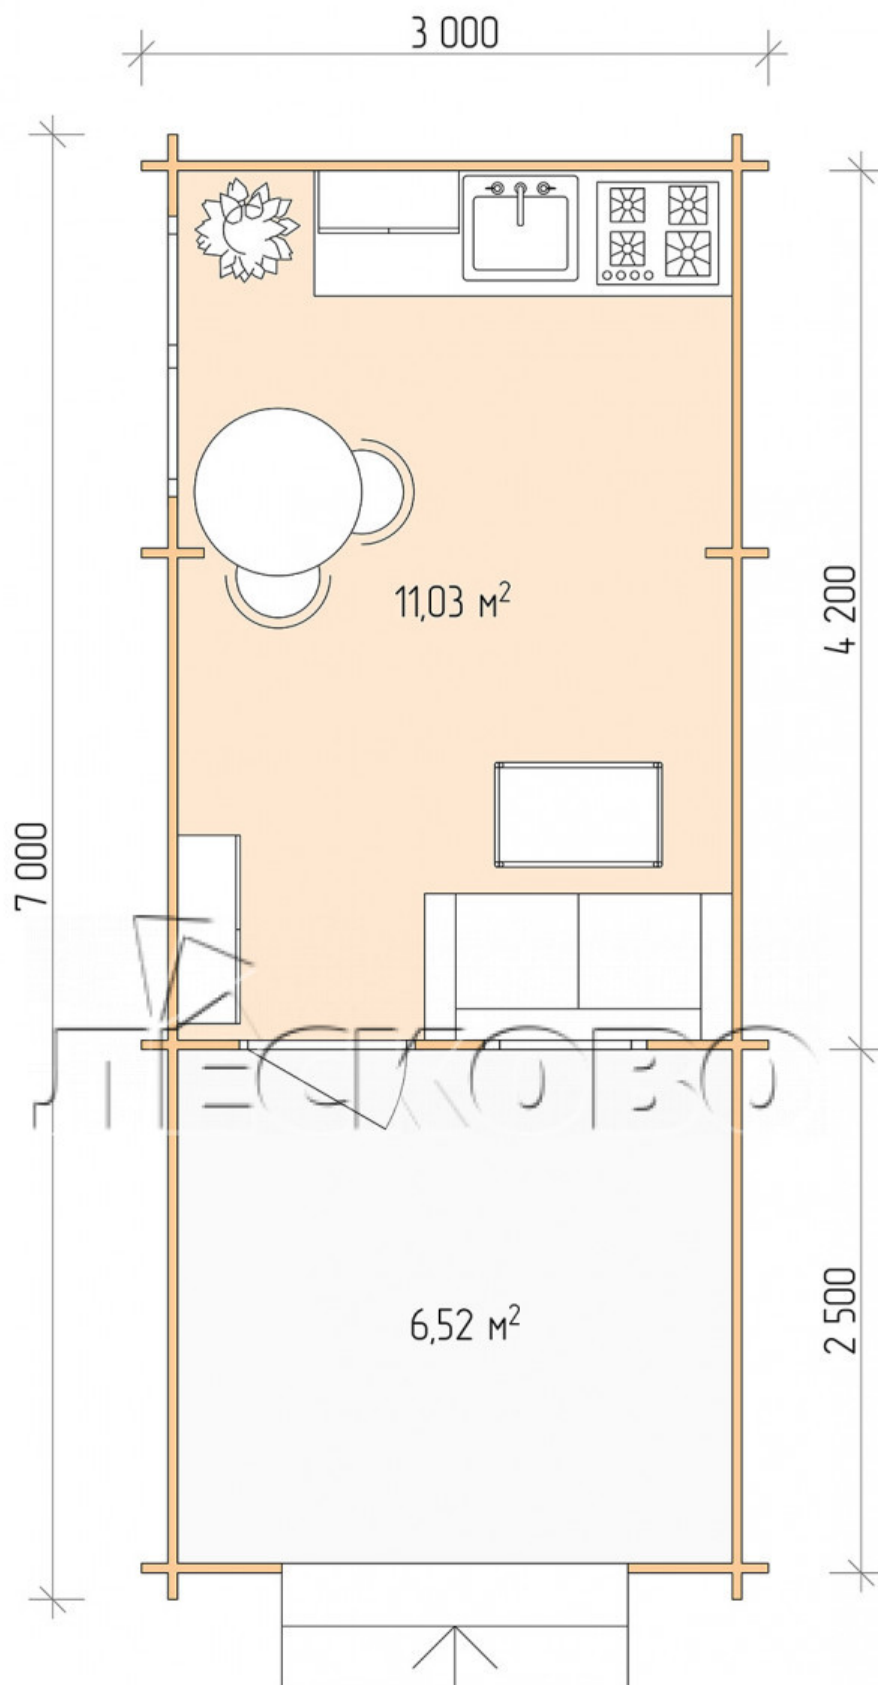

## Log Cabin "DSV" series 3×4.5

Project Dimensions

3 × 4.5 / 18.1 m<sup>2</sup>

Full house set

**2,999 €**

### Timber

45 MM

65 MM  
+ 662 €

# Разрез

0.87×0.78 м.1 шт.

1.34×0.91 м.1 шт.

- Wooden doors;

0.84×1.885 м.

glass.1 шт.

7. Platbands: dry planed board 20 × 100 mm;

8. Roof: shingles.

9. Skirting board 35 mm.