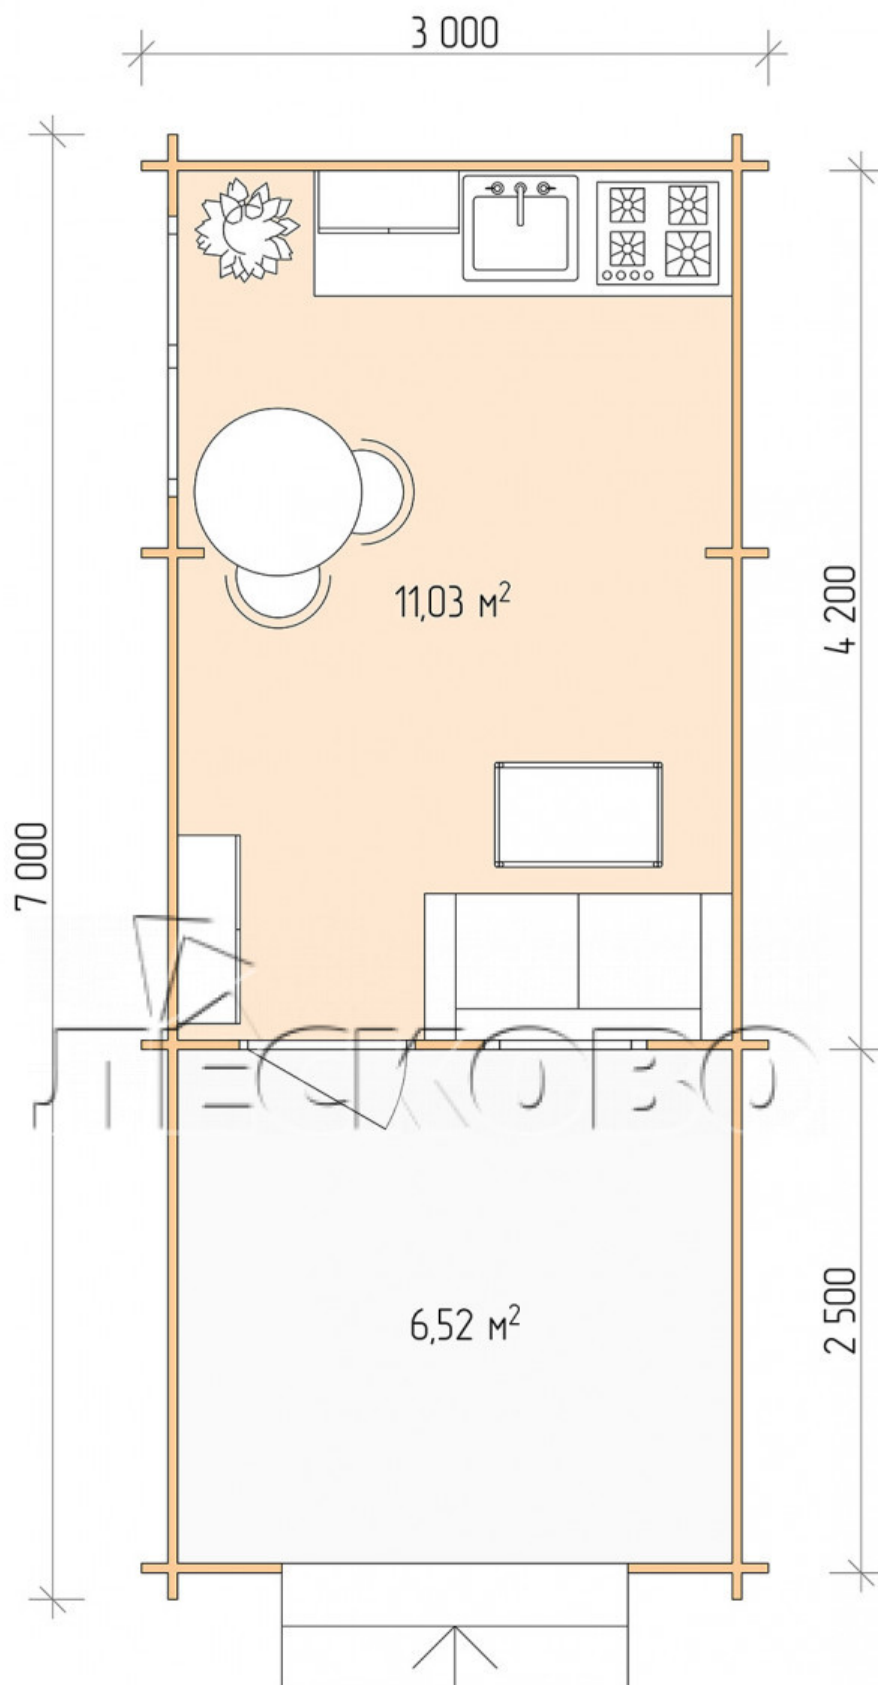

## Log Cabin "DSV" series 3×4.5

Project Dimensions

3 × 4.5 / 18.1 m<sup>2</sup>

Full house set

**3,707 €**

### Timber

45 MM

65 MM  
+ 828 €

# Разрез

0.87×0.78 м.1 шт.

1.34×0.91 м.1 шт.

- Wooden doors;

0.84×1.885 м.

glass.1 шт.

7. Platbands: dry planed board 20 × 100 mm;

8. Roof: shingles.

9. Skirting board 35 mm.