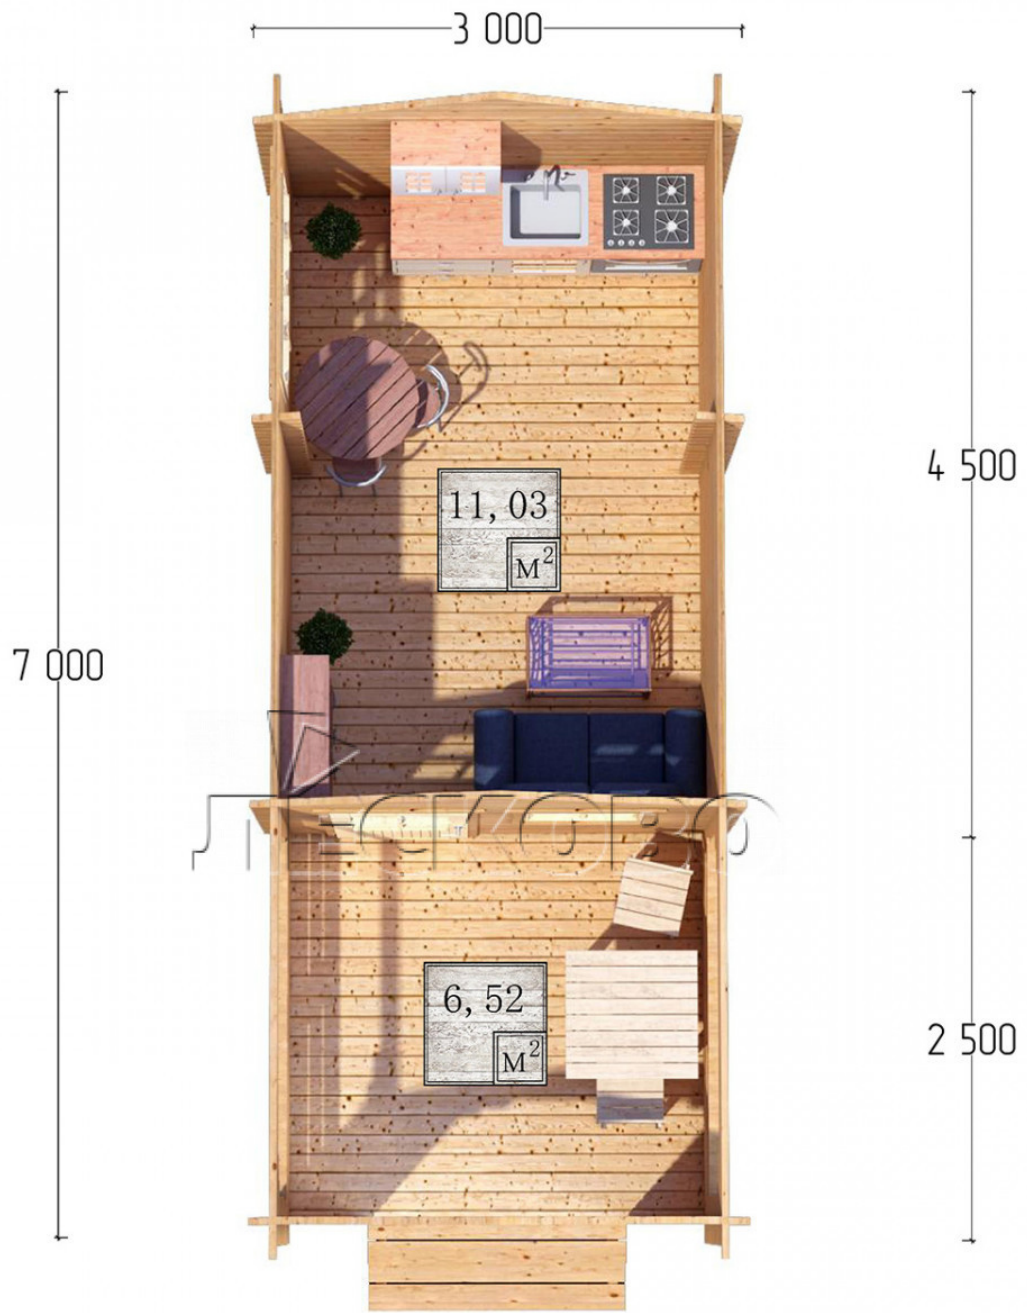

## Log Cabin "DSV" series 3×4.5

Project Dimensions

3 × 4.5 / 18.1 m<sup>2</sup>

Full house set

**2,999 €**

# Разрез

## House Kit

- Wall kit: 44 × 145mm mini-chamber drying chamber with bowls for the project. The material of the tree is spruce, pine (GOST 8486). Humidity 12-14%. The height of the walls is 2.16 m;

- Logs, lower harness: board 45 × 145 mm chamber drying 10-12%;
- Floors: floorboard 35 mm, Chamber drying;
- Ceiling: imitation of a bar 20 × 135 mm, Chamber drying;
- Wooden windows, glass 4 mm, Single. Treatment with a colorless antiseptic. Hardware;

0.87×0.78 м.1 шт.

1.34×0.91 м.1 шт.

- Wooden doors;

0.84×1.885 м.

glass.1 шт.

7. Platbands: dry planed board 20 × 100 mm;

8. Roof: shingles.

9. Skirting board 35 mm.