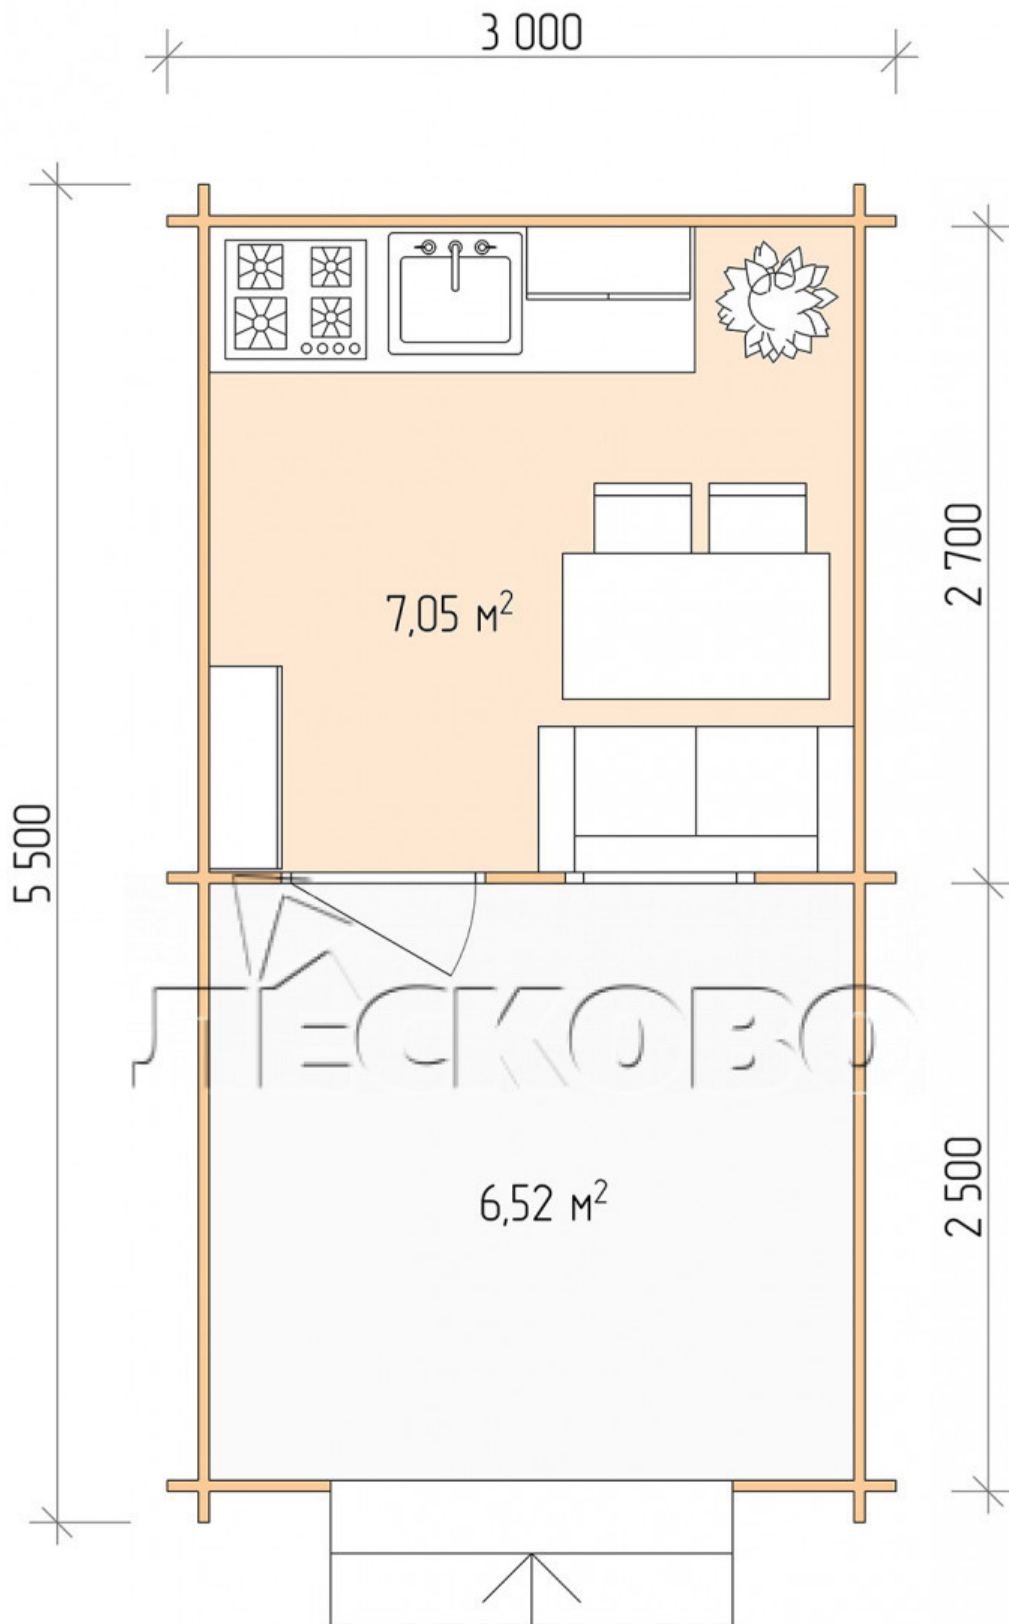

Log Cabin "DSV" 3x3

Project Dimensions

3 × 3 / 14.1 m²

Full house set

2,944 €

Timber

45 MM

65 MM
+ 670 €

Project planning

Разрез

House Kit

- Wall kit: 44 × 145mm mini-chamber drying chamber with bowls for the project. The material of the tree is spruce, pine (GOST 8486). Humidity 12-14%. The height of the walls is 2.16 m;

- Logs, lower harness: board 45 × 145 mm chamber drying 10-12%;
- Floors: floorboard 35 mm, Chamber drying;
- Ceiling: imitation of a bar 20 × 135 mm, Chamber drying;
- Wooden windows, glass 4 mm, Single. Treatment with a colorless antiseptic. Hardware;

0.87×0.78 м.1 шт.

- Wooden doors;

0.84×1.885 м.

glass.1 шт.

7. Platbands: dry planed board 20 × 100 mm;

8. Roof: shingles.

9. Skirting board 35 mm.

+7 (4942) 499-770