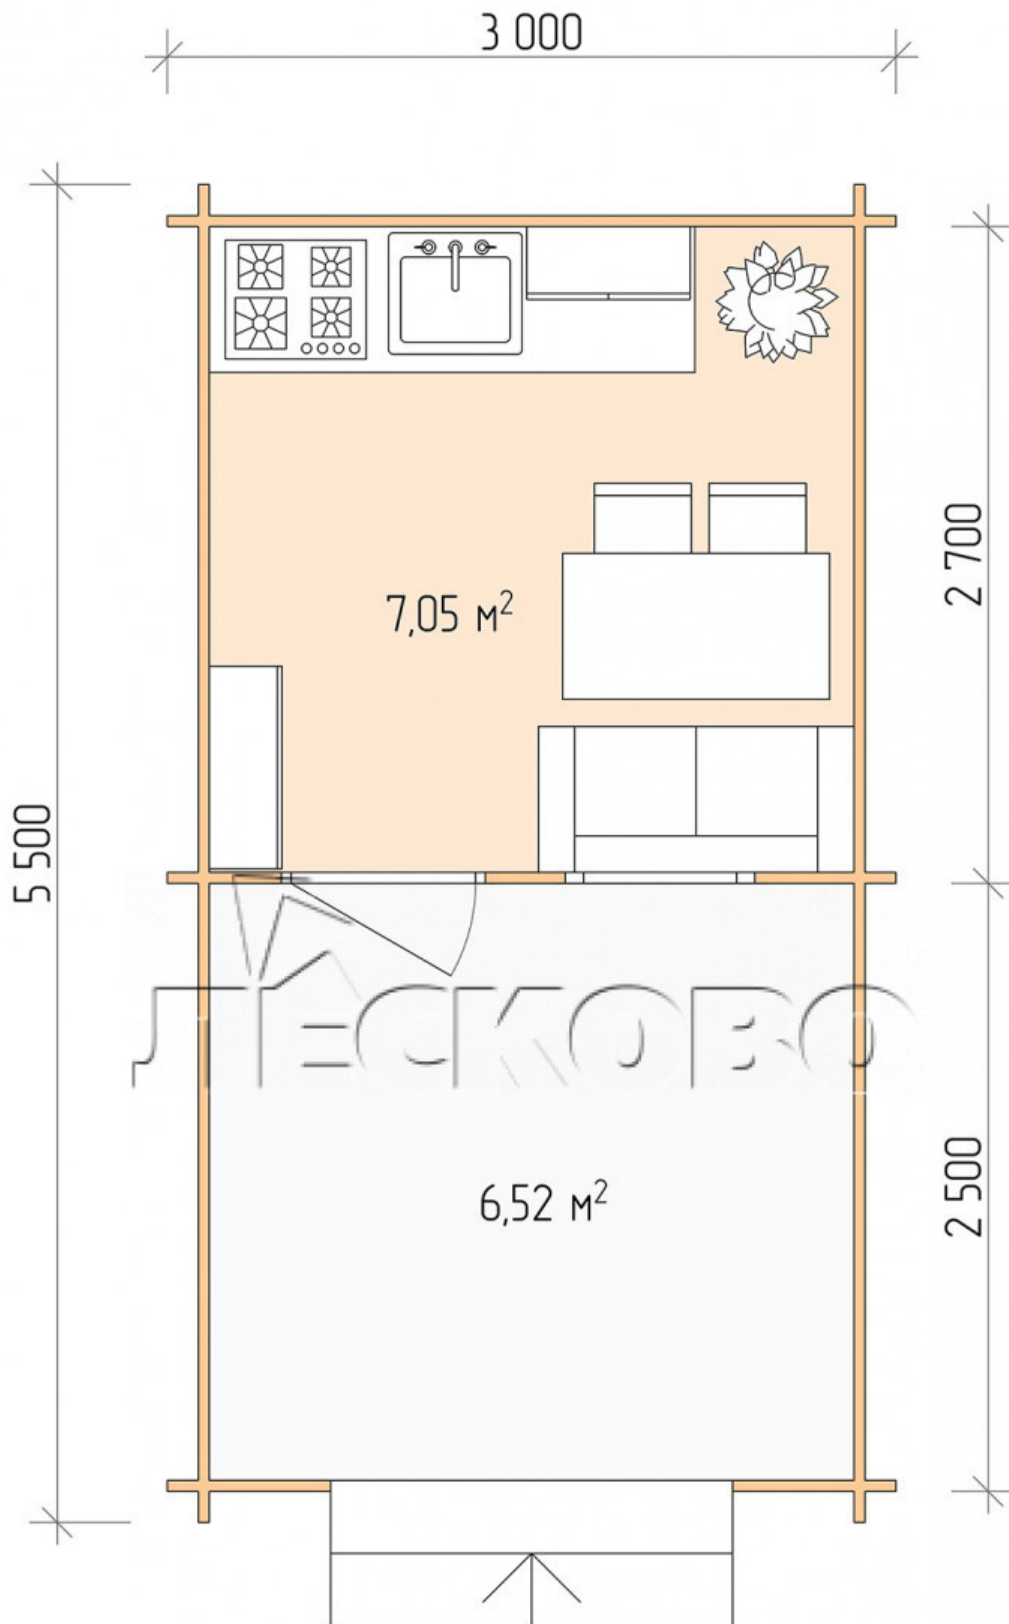

Log Cabin "DSV" 3x3

Project Dimensions

3 × 3 / 14.1 m²

Full house set

2,496 €

Timber

45 MM

65 MM
+ 557 €

Project planning

Разрез

House Kit

- Wall kit: 44 × 145mm mini-chamber drying chamber with bowls for the project. The material of the tree is spruce, pine (GOST 8486). Humidity 12-14%. The height of the walls is 2.16 m;

- Logs, lower harness: board 45 × 145 mm chamber drying 10-12%;
- Floors: floorboard 35 mm, Chamber drying;
- Ceiling: imitation of a bar 20 × 135 mm, Chamber drying;
- Wooden windows, glass 4 mm, Single. Treatment with a colorless antiseptic. Hardware;

0.87×0.78 м.1 шт.

- Wooden doors;

0.84×1.885 м.

glass.1 шт.

7. Platbands: dry planed board 20 × 100 mm;

8. Roof: shingles.

9. Skirting board 35 mm.

+7 (4942) 499-770