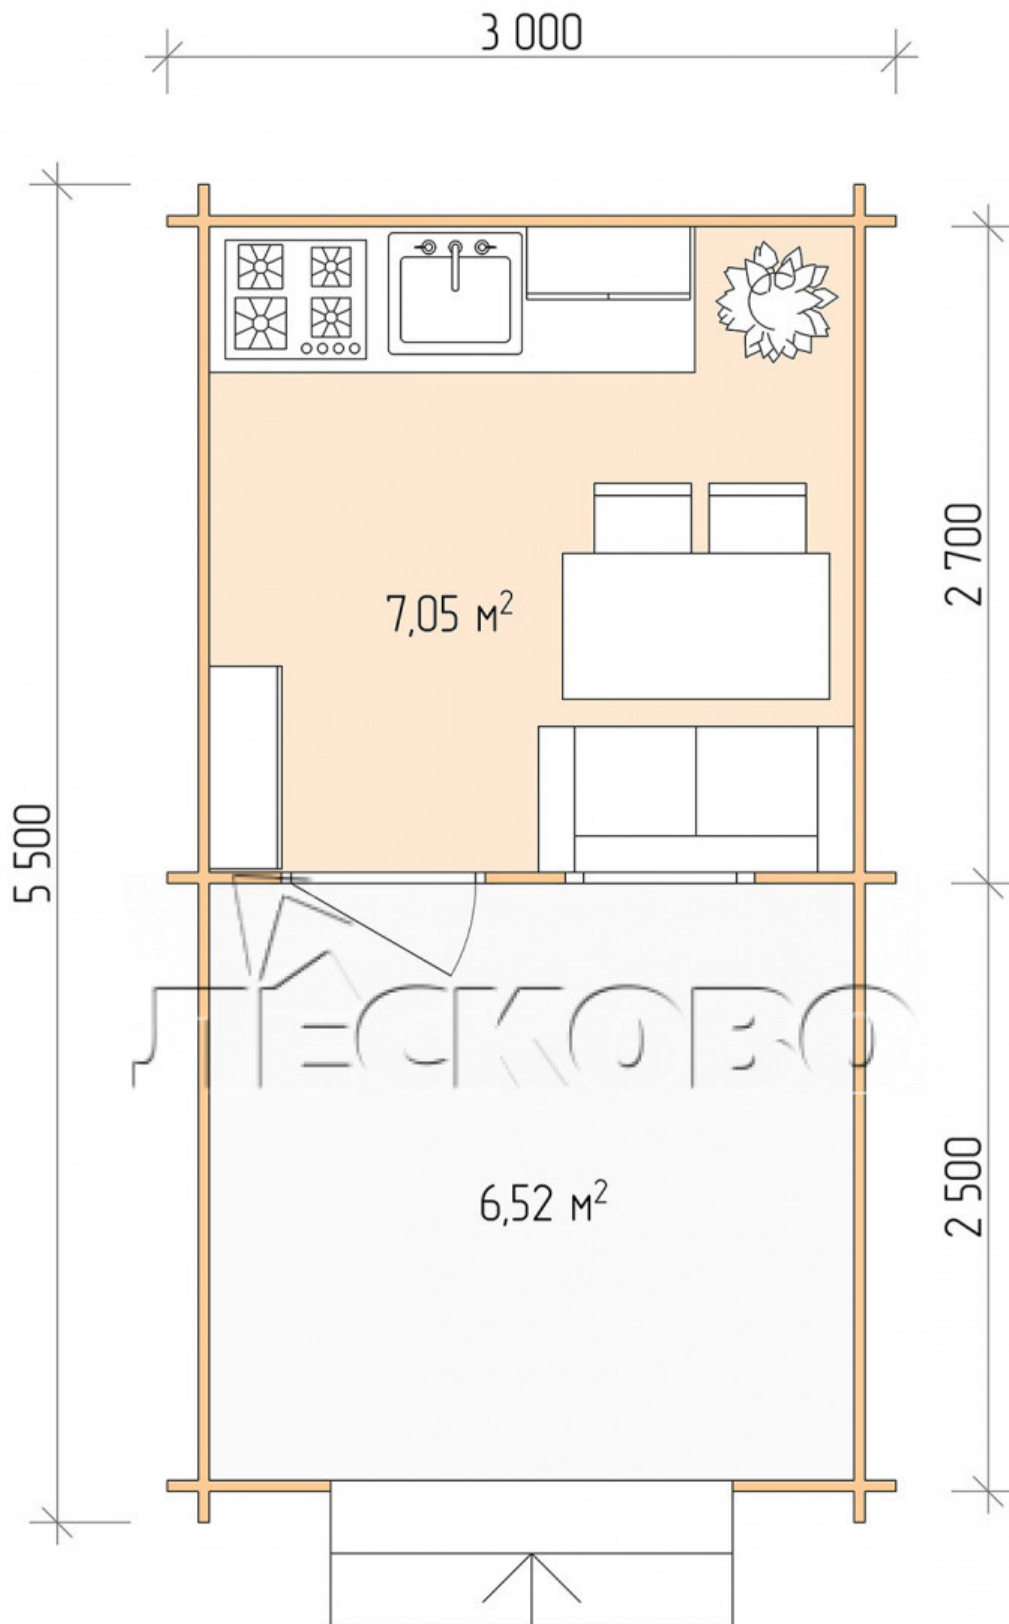

Log Cabin "DSV" 3x3

Project Dimensions

3 × 3 / 14.1 m²

Full house set

2,402 €

Timber

45 MM

65 MM
+ 536 €

Project planning

Разрез

House Kit

- Wall kit: 44 × 145mm mini-chamber drying chamber with bowls for the project. The material of the tree is spruce, pine (GOST 8486). Humidity 12-14%. The height of the walls is 2.16 m;

- Logs, lower harness: board 45 × 145 mm chamber drying 10-12%;
- Floors: floorboard 35 mm, Chamber drying;
- Ceiling: imitation of a bar 20 × 135 mm, Chamber drying;
- Wooden windows, glass 4 mm, Single. Treatment with a colorless antiseptic. Hardware;

0.87×0.78 м.1 шт.

- Wooden doors;

0.84×1.885 м.

glass.1 шт.

7. Platbands: dry planed board 20 × 100 mm;

8. Roof: shingles.

9. Skirting board 35 mm.

+7 (4942) 499-770