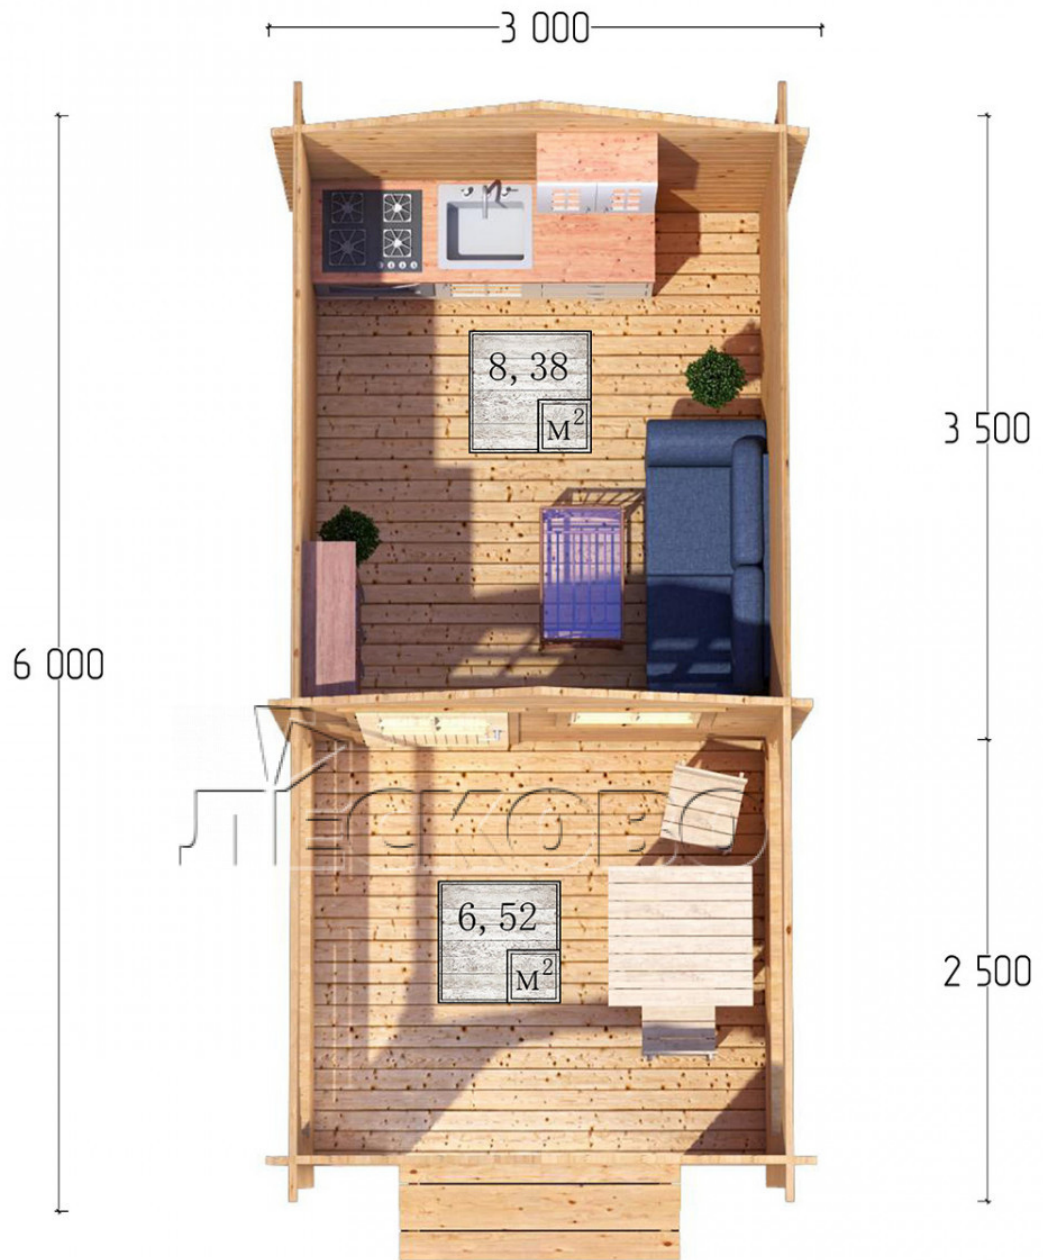

## Log Cabin "DSV" series 3×3.5

Project Dimensions

3 × 3.5 / 15.4 m<sup>2</sup>

Full house set

**2,436 €**

### Timber

45 MM

65 MM  
+ 562 €

# Разрез

## House Kit

- Wall kit: 44 × 145mm mini-chamber drying chamber with bowls for the project. The material of the tree is spruce, pine (GOST 8486). Humidity 12-14%. The height of the walls is 2.16 m;

- Logs, lower harness: board 45 × 145 mm chamber drying 10-12%;
- Floors: floorboard 35 mm, Chamber drying;
- Ceiling: imitation of a bar 20 × 135 mm, Chamber drying;
- Wooden windows, glass 4 mm, Single. Treatment with a colorless antiseptic. Hardware;