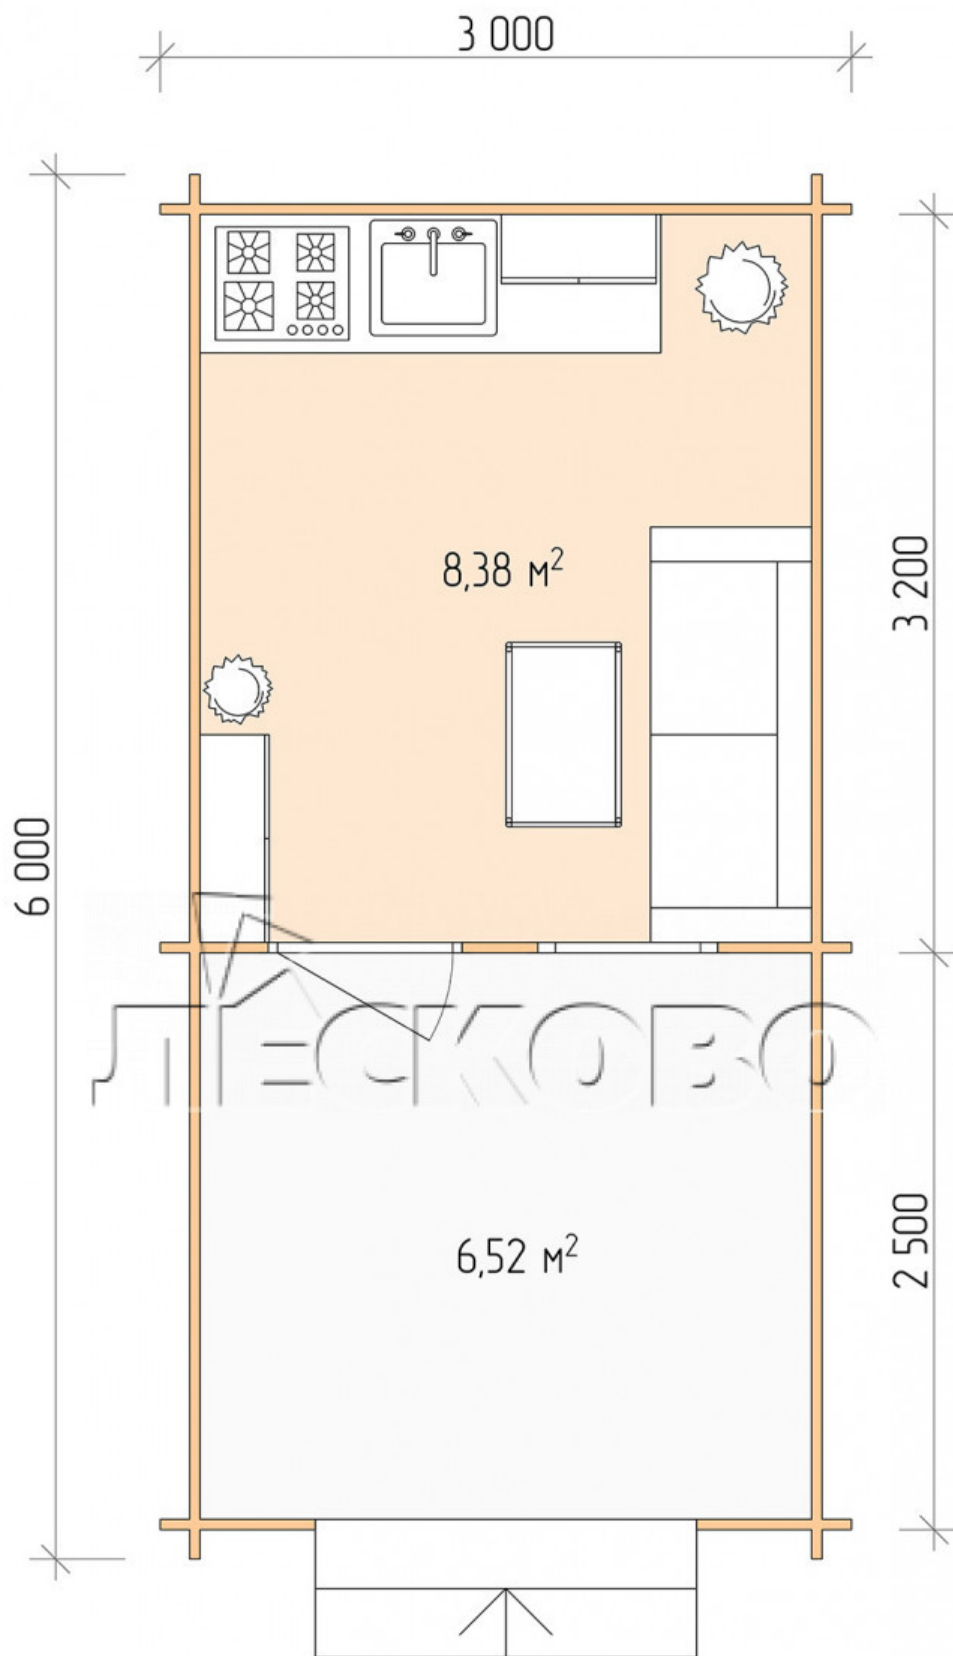

## Log Cabin "DSV" series 3×3.5

Project Dimensions

3 × 3.5 / 15.4 m<sup>2</sup>

Full house set

**2,436 €**

### Timber

45 MM

65 MM  
+ 562 €

# Разрез

## House Kit

- Wall kit: 44 × 145mm mini-chamber drying chamber with bowls for the project. The material of the tree is spruce, pine (GOST 8486). Humidity 12-14%. The height of the walls is 2.16 m;

- Logs, lower harness: board 45 × 145 mm chamber drying 10-12%;
- Floors: floorboard 35 mm, Chamber drying;
- Ceiling: imitation of a bar 20 × 135 mm, Chamber drying;
- Wooden windows, glass 4 mm, Single. Treatment with a colorless antiseptic. Hardware;