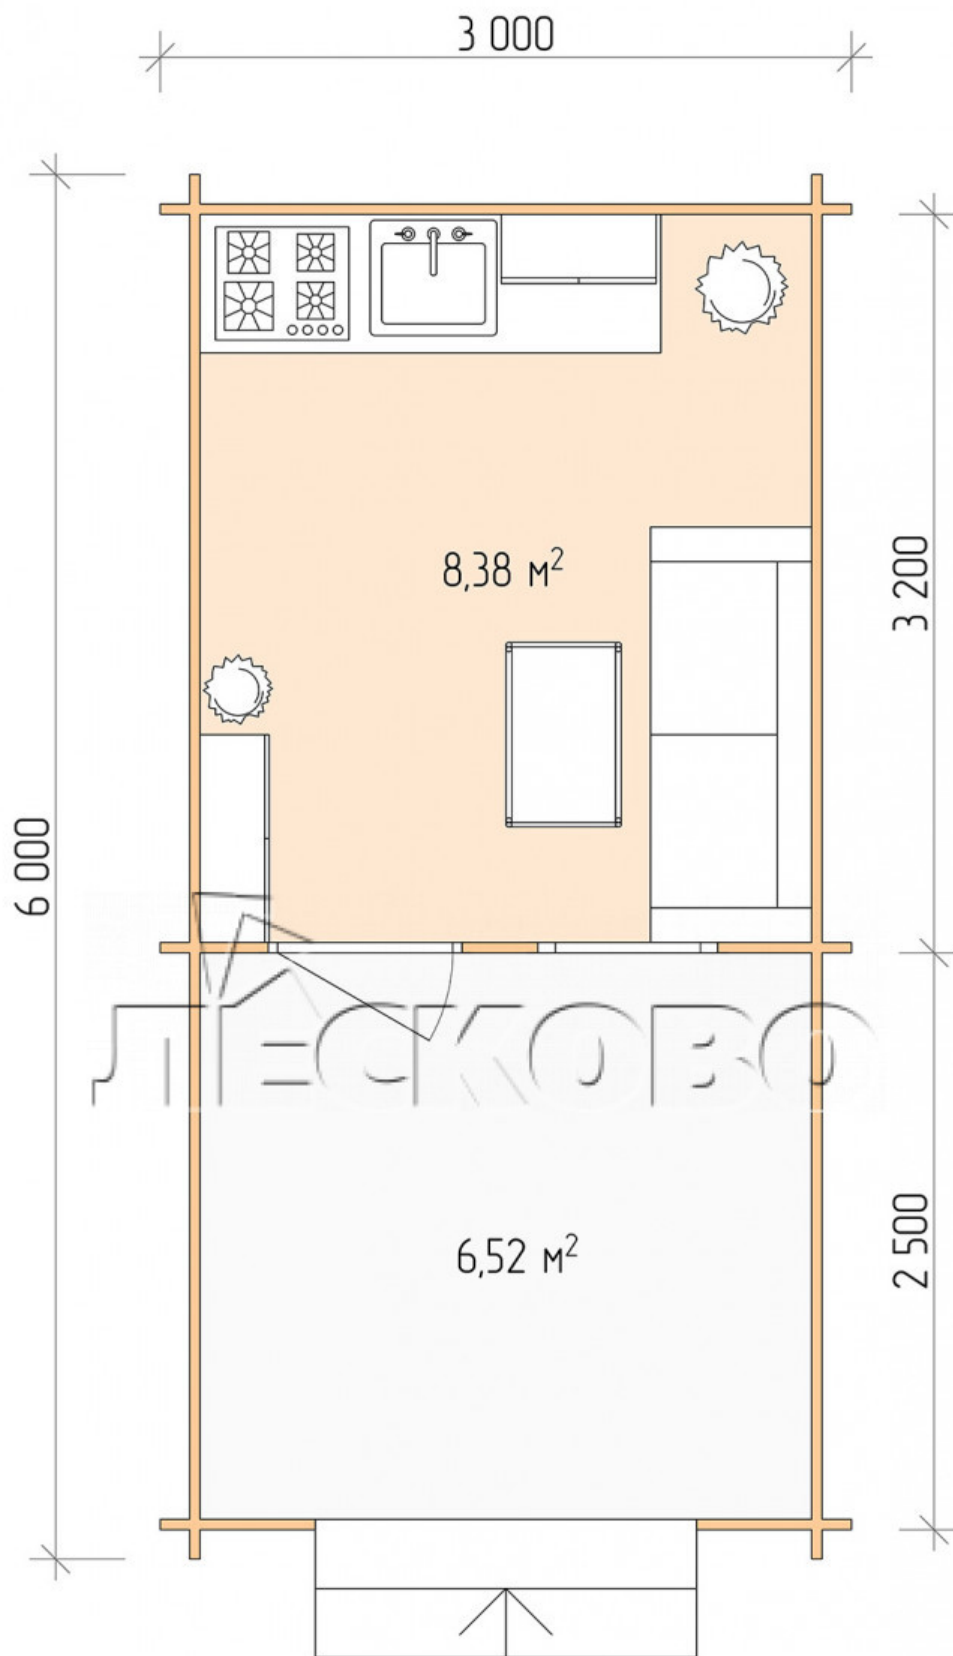

## Log Cabin "DSV" series 3×3.5

Project Dimensions

3 × 3.5 / 15.4 m<sup>2</sup>

Full house set

**3,136 €**

### Timber

45 MM

65 MM  
+ 738 €

# Разрез

## House Kit

- Wall kit: 44 × 145mm mini-chamber drying chamber with bowls for the project. The material of the tree is spruce, pine (GOST 8486). Humidity 12-14%. The height of the walls is 2.16 m;

- Logs, lower harness: board 45 × 145 mm chamber drying 10-12%;
- Floors: floorboard 35 mm, Chamber drying;
- Ceiling: imitation of a bar 20 × 135 mm, Chamber drying;
- Wooden windows, glass 4 mm, Single. Treatment with a colorless antiseptic. Hardware;