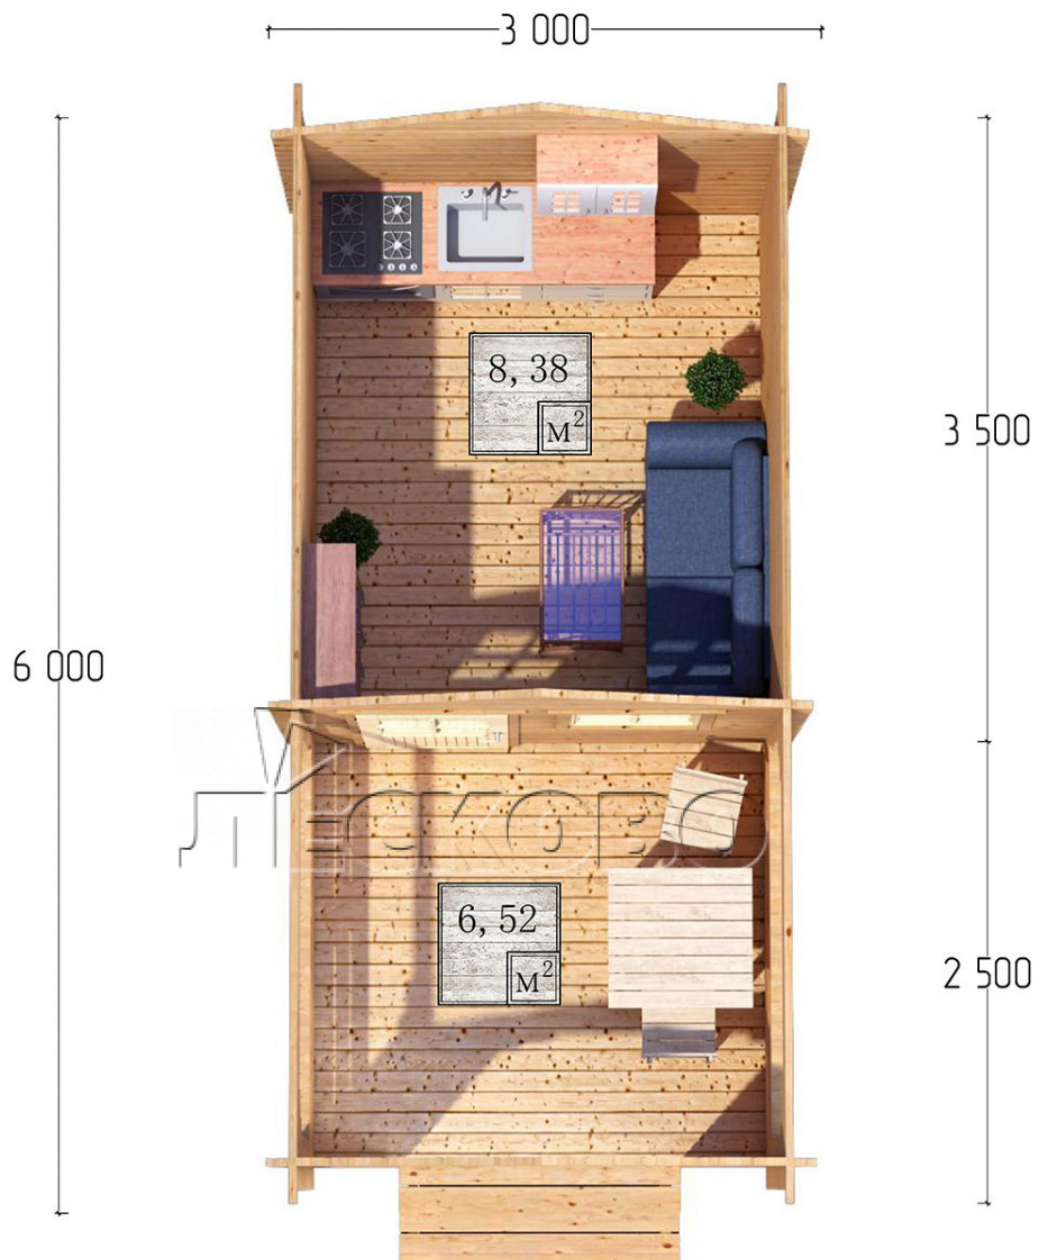

## Log Cabin "DSV" series 3×3.5

Project Dimensions

3 × 3.5 / 15.4 m<sup>2</sup>

Full house set

**3,136 €**

### Timber

45 MM

65 MM  
+ 738 €

# Разрез

## House Kit

- Wall kit: 44 × 145mm mini-chamber drying chamber with bowls for the project. The material of the tree is spruce, pine (GOST 8486). Humidity 12-14%. The height of the walls is 2.16 m;

- Logs, lower harness: board 45 × 145 mm chamber drying 10-12%;
- Floors: floorboard 35 mm, Chamber drying;
- Ceiling: imitation of a bar 20 × 135 mm, Chamber drying;
- Wooden windows, glass 4 mm, Single. Treatment with a colorless antiseptic. Hardware;