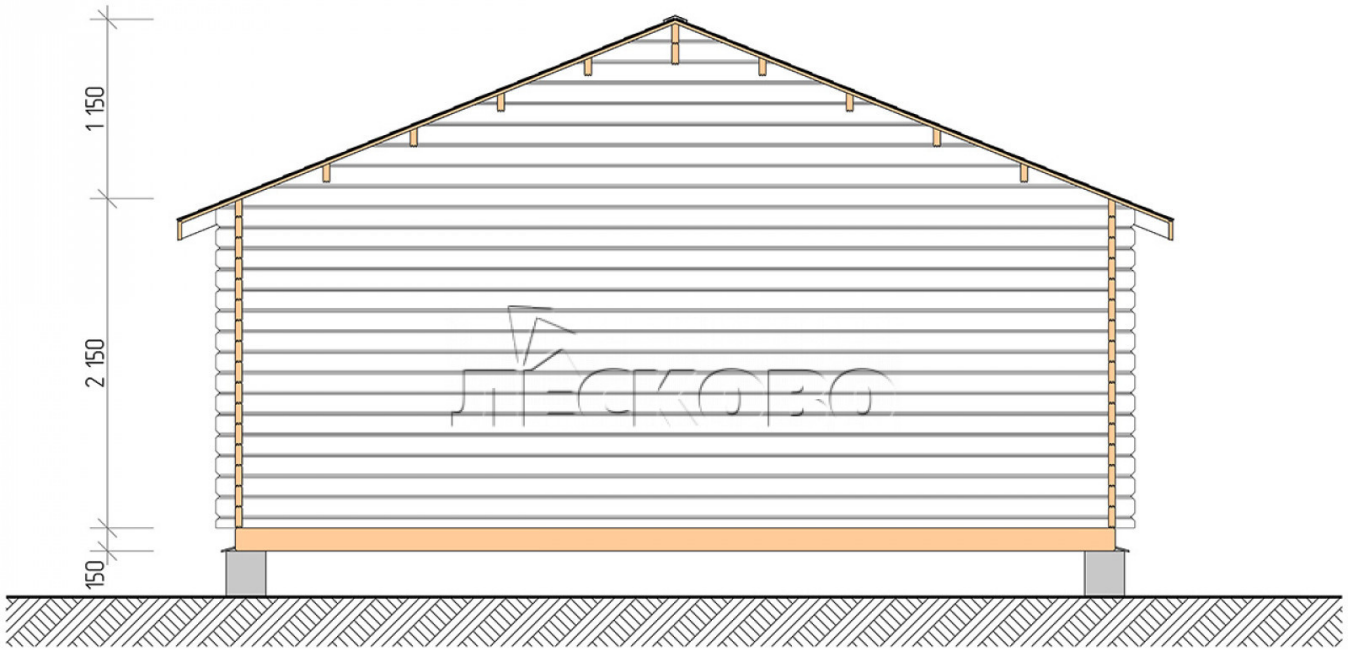

Log Cabin "DSN" series 6×6

Project Dimensions

6 × 6 / 32.5 m²

Full house set

5,185 €

Timber

45 MM

65 MM
+ 1,137 €

Project planning

6 000

6 000

31,98
M²

Разрез

House Kit

- Wall kit: 44 × 145mm mini-chamber drying chamber with bowls for the project. The material of the tree is spruce, pine (GOST 8486). Humidity 12-14%. The height of the walls is 2.16 m;
- Logs, lower harness: board 45 × 145 mm chamber drying 10-12%;
- Floors: floorboard 35 mm, Chamber drying;
- Ceiling: imitation of a bar 20 × 135 mm, Chamber drying;
- Wooden windows, glass 4 mm, Single. Treatment with a colorless antiseptic. Hardware;

1.34×0.91 м.2 шт.

- Wooden doors;

0.84×1.885 м.

glass.1 шт.

7. Platbands: dry planed board 20 × 100 mm;

8. Roof: shingles.

9. Skirting board 35 mm.

+7 (4942) 499-770