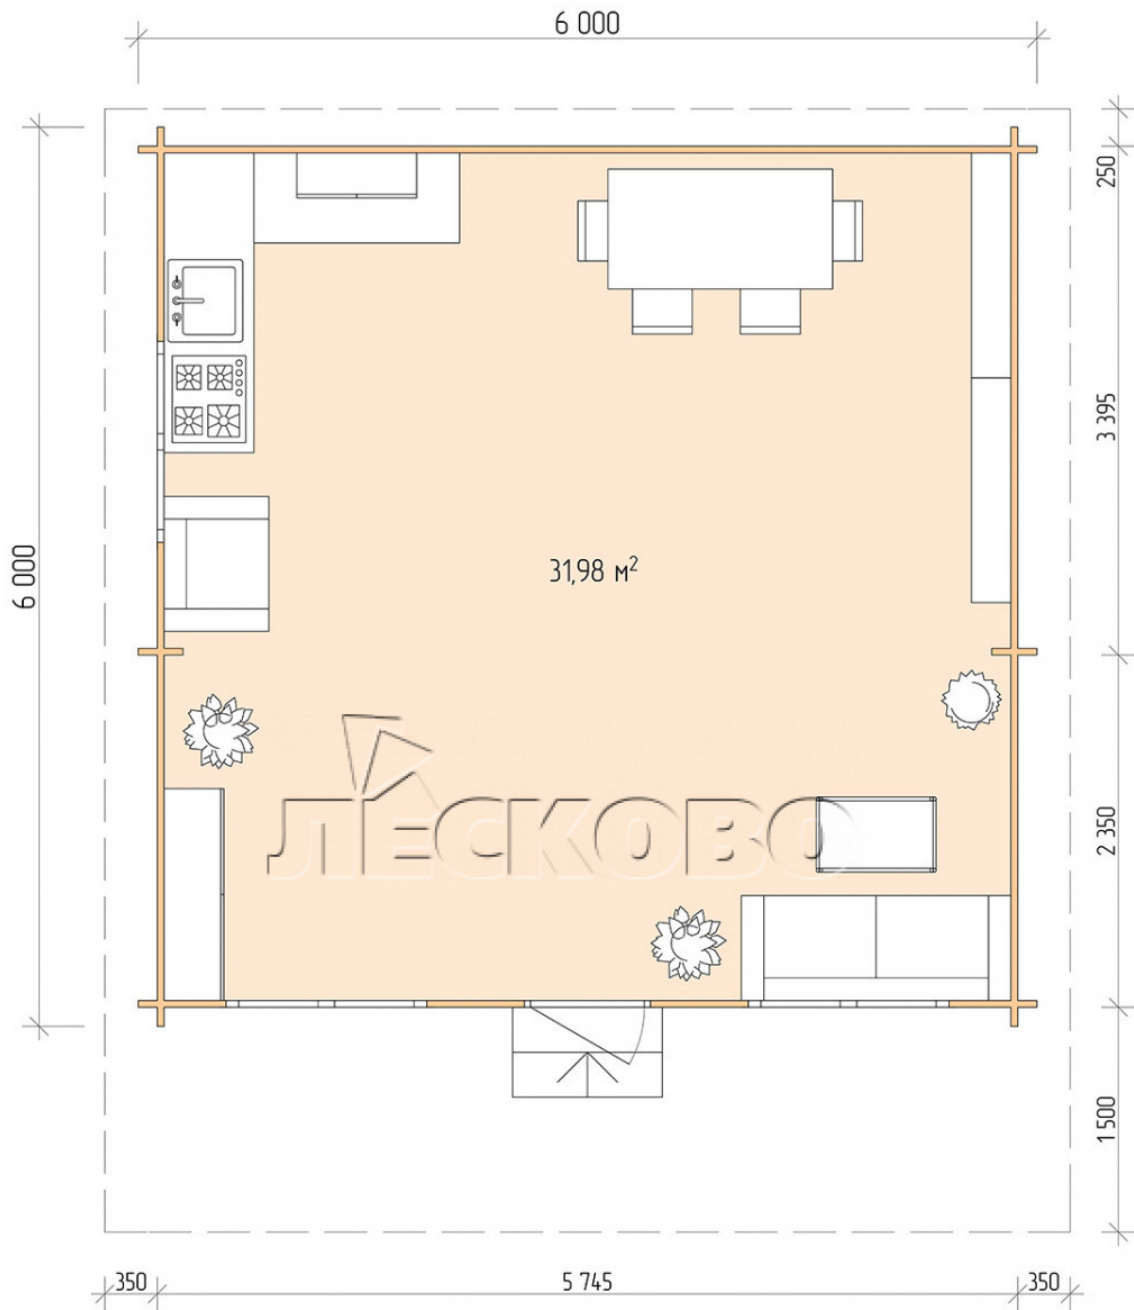

Log Cabin "DSN" series 6×6

Project Dimensions

6 × 6 / 32.5 m²

Full house set

6,524 €

Timber

45 MM

65 MM
+ 1,452 €

Project planning

6 000

6 000

31,98
M²

ДЕРЕВЯННЫЙ

Разрез

House Kit

- Wall kit: 44 × 145mm mini-chamber drying chamber with bowls for the project. The material of the tree is spruce, pine (GOST 8486). Humidity 12-14%. The height of the walls is 2.16 m;
- Logs, lower harness: board 45 × 145 mm chamber drying 10-12%;
- Floors: floorboard 35 mm, Chamber drying;
- Ceiling: imitation of a bar 20 × 135 mm, Chamber drying;
- Wooden windows, glass 4 mm, Single. Treatment with a colorless antiseptic. Hardware;

1.34×0.91 м.2 шт.

- Wooden doors;

0.84×1.885 м.

glass.1 шт.

7. Platbands: dry planed board 20 × 100 mm;

8. Roof: shingles.

9. Skirting board 35 mm.

+7 (4942) 499-770