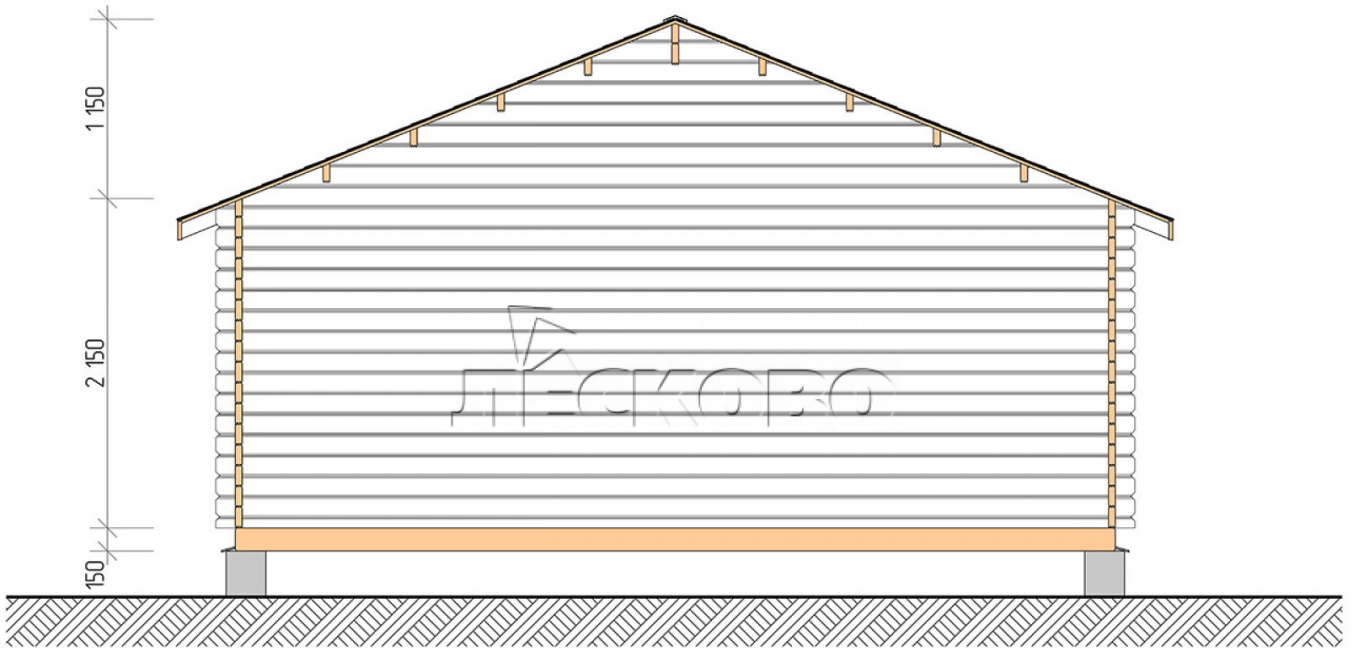

Log Cabin "DSN" series 6×6

Project Dimensions

6 × 6 / 32.5 m²

Full house set

6,524 €

Timber

45 MM

65 MM
+ 1,452 €

Project planning

6 000

6 000

31,98
M²

ДЕРЕВЯННЫЙ

Разрез

House Kit

- Wall kit: 44 × 145mm mini-chamber drying chamber with bowls for the project. The material of the tree is spruce, pine (GOST 8486). Humidity 12-14%. The height of the walls is 2.16 m;
- Logs, lower harness: board 45 × 145 mm chamber drying 10-12%;
- Floors: floorboard 35 mm, Chamber drying;
- Ceiling: imitation of a bar 20 × 135 mm, Chamber drying;
- Wooden windows, glass 4 mm, Single. Treatment with a colorless antiseptic. Hardware;

1.34×0.91 м.2 шт.

- Wooden doors;

0.84×1.885 м.

glass.1 шт.

7. Platbands: dry planed board 20 × 100 mm;

8. Roof: shingles.

9. Skirting board 35 mm.

+7 (4942) 499-770