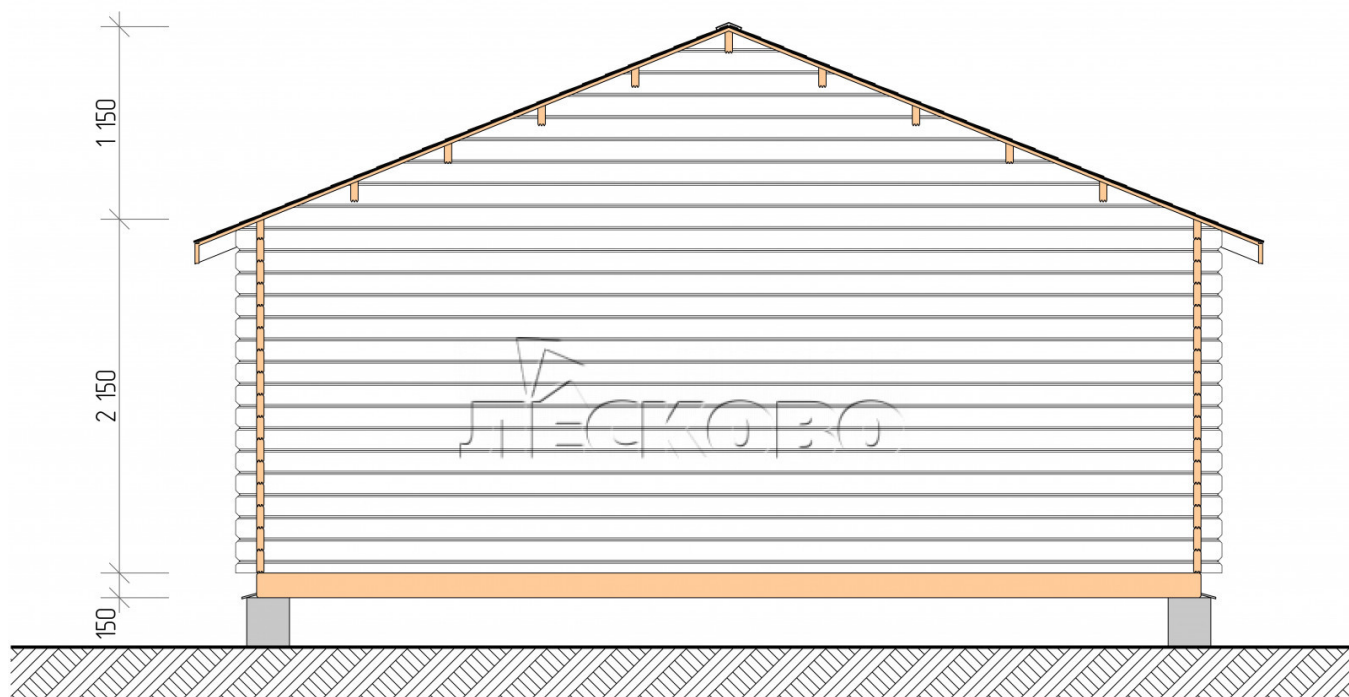

Log Cabin "DSN" series 6×5

Project Dimensions

6 × 5 / 26.8 m²

Full house set

4,395 €

Timber

45 MM

65 MM
+ 913 €

Project planning

6 000

5 000

Разрез

House Kit

- Wall kit: 44 × 145mm mini-chamber drying chamber with bowls for the project. The material of the tree is spruce, pine (GOST 8486). Humidity 12-14%. The height of the walls is 2.16 m;
- Logs, lower harness: board 45 × 145 mm chamber drying 10-12%;
- Floors: floorboard 35 mm, Chamber drying;
- Ceiling: imitation of a bar 20 × 135 mm, Chamber drying;
- Wooden windows, glass 4 mm, Single. Treatment with a colorless antiseptic. Hardware;

1.34×0.91 м.2 шт.

- Wooden doors;

0.84×1.885 м.

glass.1 шт.

7. Platbands: dry planed board 20 × 100 mm;

8. Roof: shingles.

9. Skirting board 35 mm.

+7 (4942) 499-770