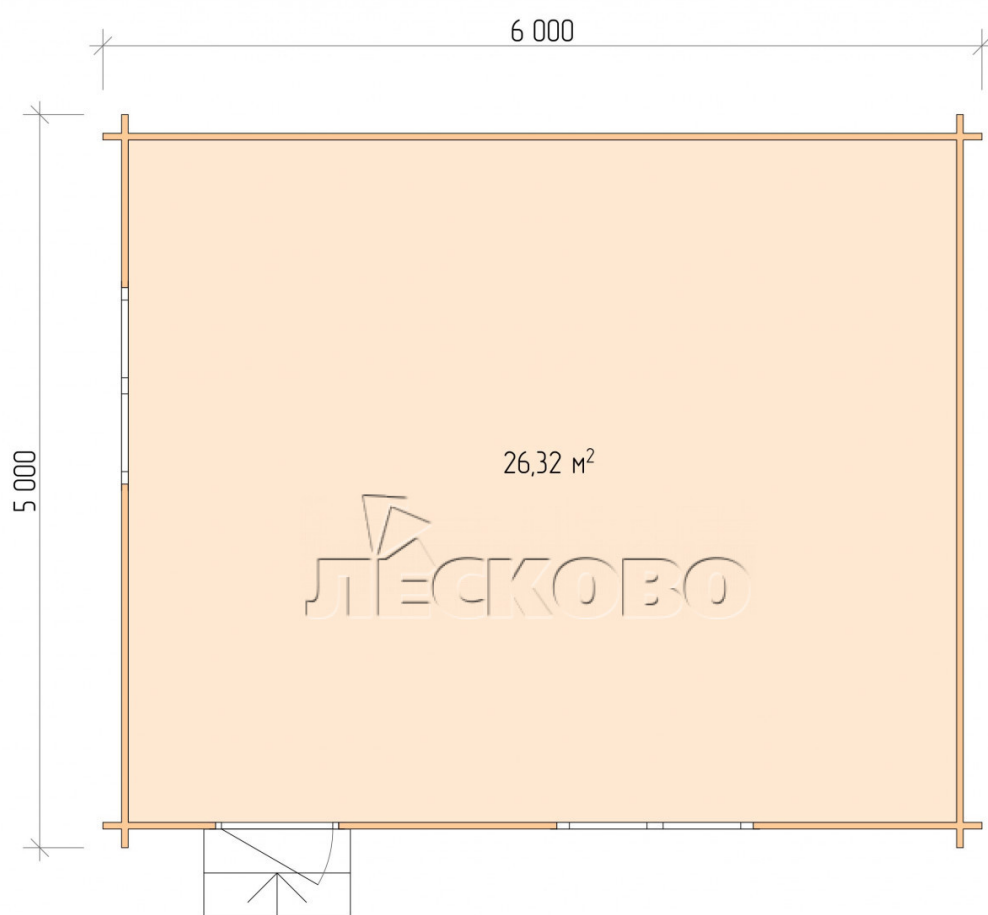

Log Cabin "DSN" series 6×5

Project Dimensions

6 × 5 / 26.8 m²

Full house set

5,407 €

Timber

45 MM

65 MM
+ 1,135 €

Project planning

6 000

5 000

26,32
M²

Разрез

House Kit

- Wall kit: 44 × 145mm mini-chamber drying chamber with bowls for the project. The material of the tree is spruce, pine (GOST 8486). Humidity 12-14%. The height of the walls is 2.16 m;
- Logs, lower harness: board 45 × 145 mm chamber drying 10-12%;
- Floors: floorboard 35 mm, Chamber drying;
- Ceiling: imitation of a bar 20 × 135 mm, Chamber drying;
- Wooden windows, glass 4 mm, Single. Treatment with a colorless antiseptic. Hardware;

1.34×0.91 м.2 шт.

- Wooden doors;

0.84×1.885 м.

glass.1 шт.

7. Platbands: dry planed board 20 × 100 mm;

8. Roof: shingles.

9. Skirting board 35 mm.

+7 (4942) 499-770