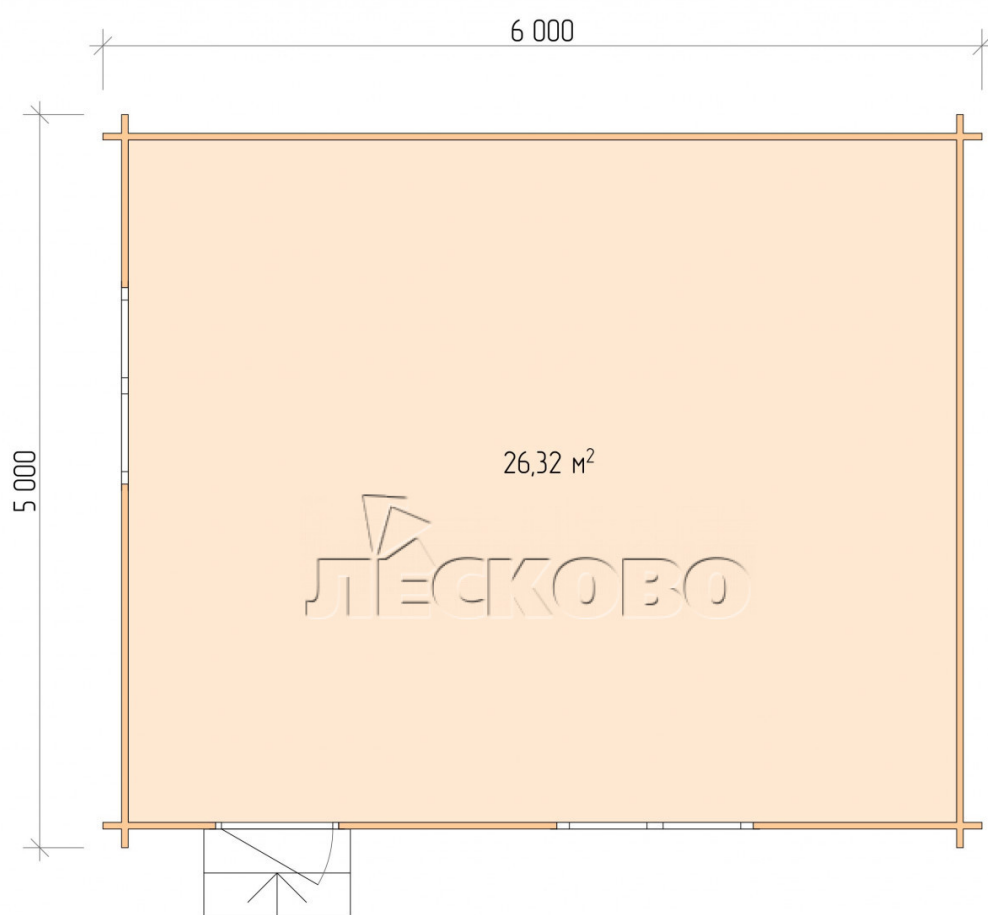

Log Cabin "DSN" series 6×5

Project Dimensions

6 × 5 / 26.8 m²

Full house set

4,395 €

Timber

45 MM

65 MM
+ 913 €

Project planning

6 000

5 000

Разрез

House Kit

- Wall kit: 44 × 145mm mini-chamber drying chamber with bowls for the project. The material of the tree is spruce, pine (GOST 8486). Humidity 12-14%. The height of the walls is 2.16 m;
- Logs, lower harness: board 45 × 145 mm chamber drying 10-12%;
- Floors: floorboard 35 mm, Chamber drying;
- Ceiling: imitation of a bar 20 × 135 mm, Chamber drying;
- Wooden windows, glass 4 mm, Single. Treatment with a colorless antiseptic. Hardware;

1.34×0.91 м.2 шт.

- Wooden doors;

0.84×1.885 м.

glass.1 шт.

7. Platbands: dry planed board 20 × 100 mm;

8. Roof: shingles.

9. Skirting board 35 mm.

+7 (4942) 499-770