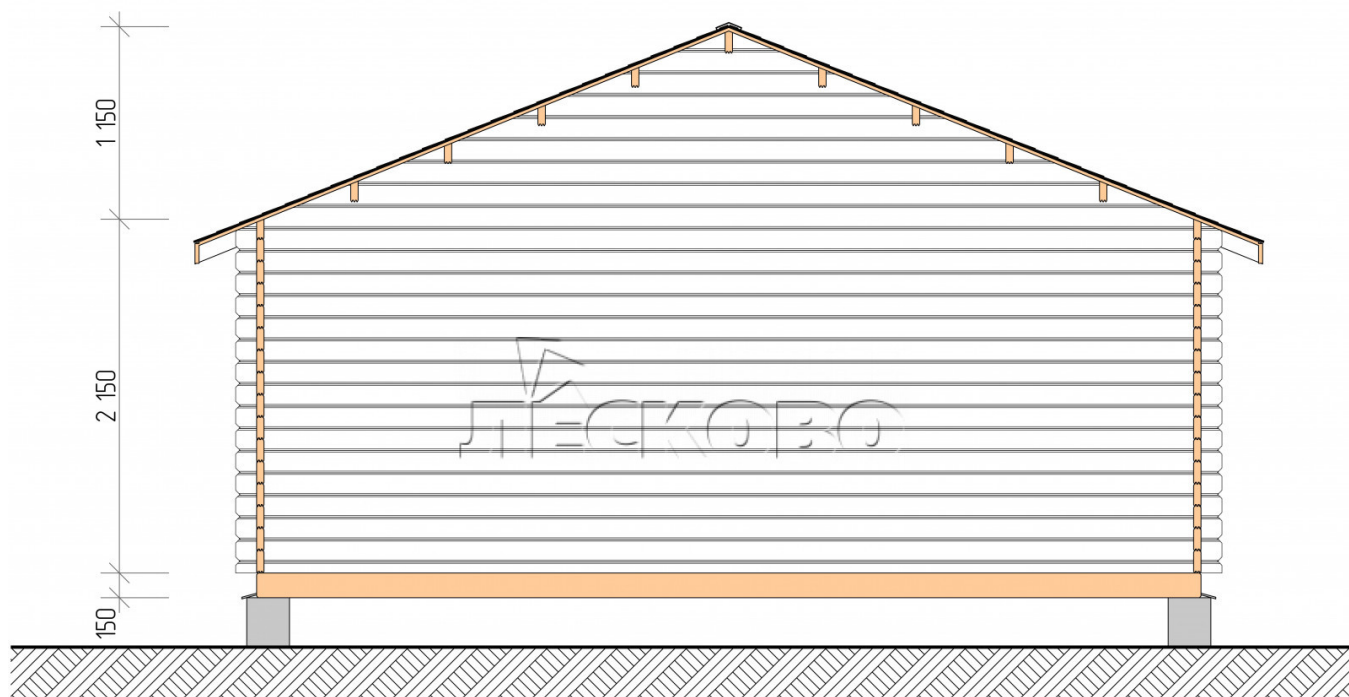

## Log Cabin "DSN" series 6×5

Project Dimensions

6 × 5 / 26.8 m<sup>2</sup>

Full house set

**4,380 €**

# Разрез