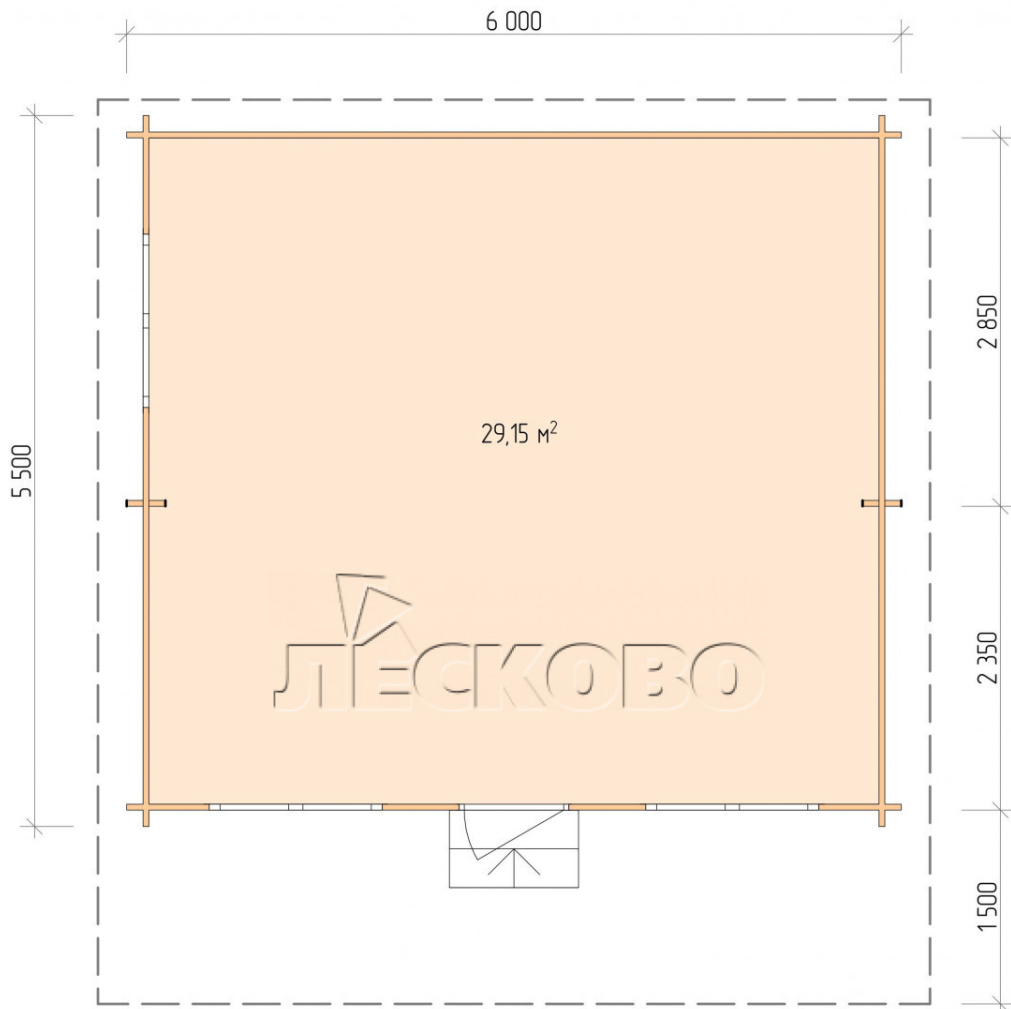

Log Cabin "DSN" series 6×5.5

Project Dimensions

6 × 5.5 / 29.7 m²

Full house set

4,935 €

Timber

45 MM

65 MM
+ 1,039 €

Project planning

6 000

5 500

29,15
M²

Разрез

House Kit

- Wall kit: 44 × 145mm mini-chamber drying chamber with bowls for the project. The material of the tree is spruce, pine (GOST 8486). Humidity 12-14%. The height of the walls is 2.16 m;
- Logs, lower harness: board 45 × 145 mm chamber drying 10-12%;
- Floors: floorboard 35 mm, Chamber drying;
- Ceiling: imitation of a bar 20 × 135 mm, Chamber drying;
- Wooden windows, glass 4 mm, Single. Treatment with a colorless antiseptic. Hardware;

1.34×0.91 м.2 шт.

- Wooden doors;

0.84×1.885 м.

glass.1 шт.

7. Platbands: dry planed board 20 × 100 mm;

8. Roof: shingles.

9. Skirting board 35 mm.

+7 (4942) 499-770