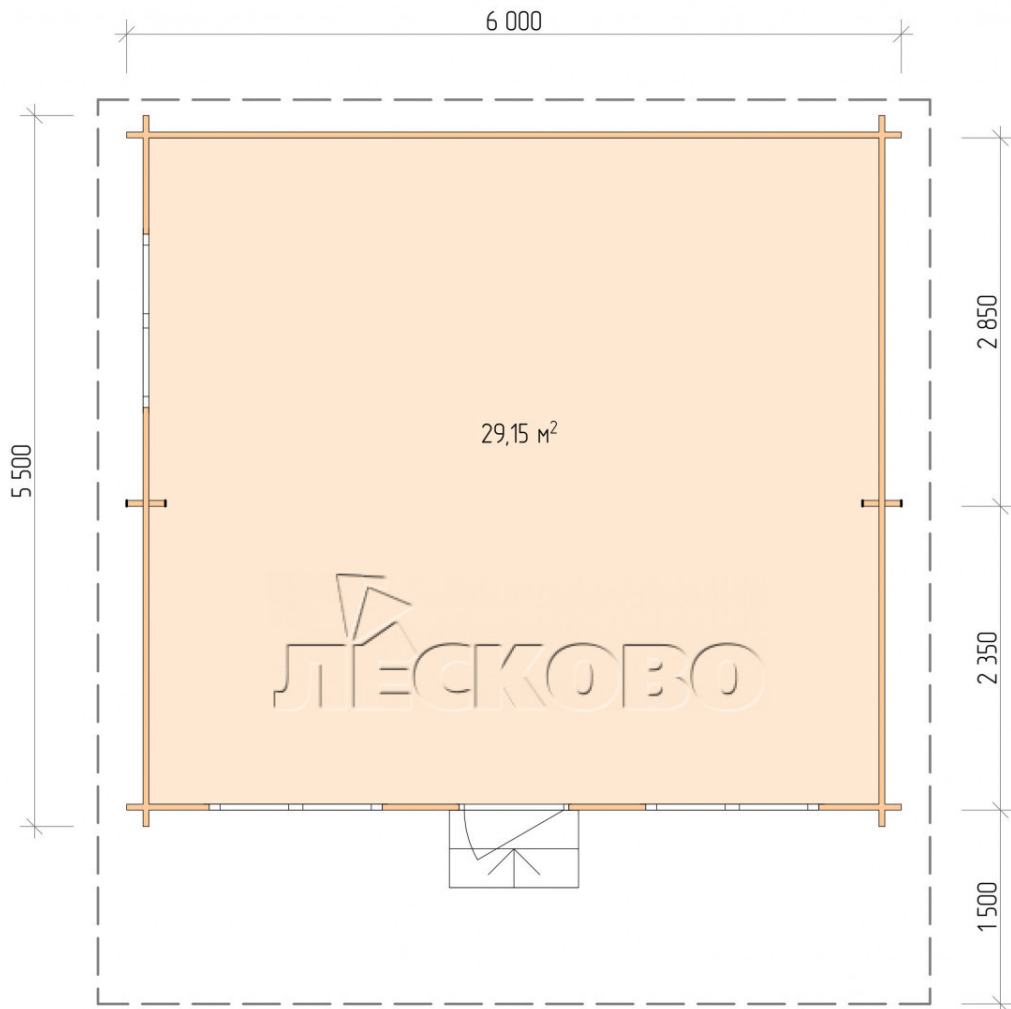

Log Cabin "DSN" series 6×5.5

Project Dimensions

6 × 5.5 / 29.7 m²

Full house set

4,688 €

Timber

45 MM

65 MM
+ 987 €

Project planning

6 000

5 500

29,15
M²

Разрез

House Kit

- Wall kit: 44 × 145mm mini-chamber drying chamber with bowls for the project. The material of the tree is spruce, pine (GOST 8486). Humidity 12-14%. The height of the walls is 2.16 m;
- Logs, lower harness: board 45 × 145 mm chamber drying 10-12%;
- Floors: floorboard 35 mm, Chamber drying;
- Ceiling: imitation of a bar 20 × 135 mm, Chamber drying;
- Wooden windows, glass 4 mm, Single. Treatment with a colorless antiseptic. Hardware;

1.34×0.91 м.2 шт.

- Wooden doors;

0.84×1.885 м.

glass.1 шт.

7. Platbands: dry planed board 20 × 100 mm;

8. Roof: shingles.

9. Skirting board 35 mm.

+7 (4942) 499-770