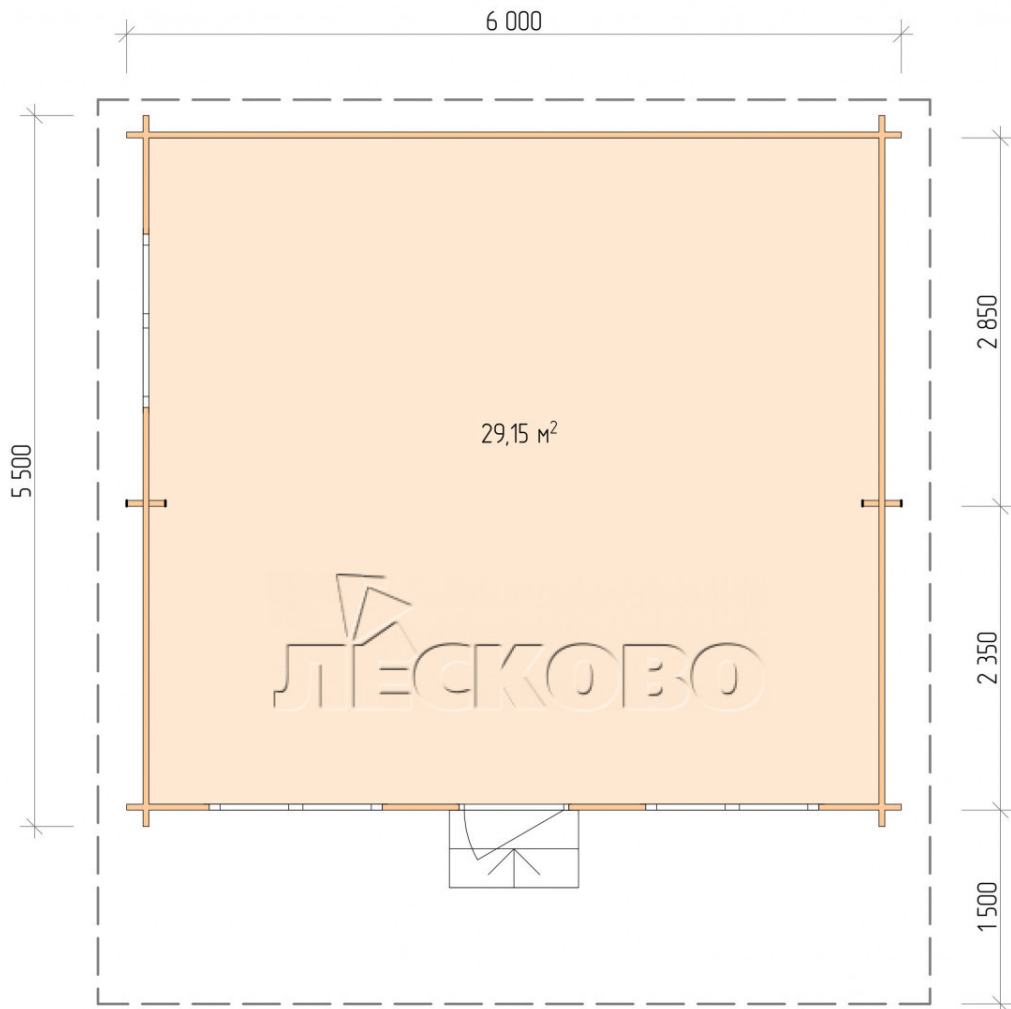

Log Cabin "DSN" series 6×5.5

Project Dimensions

6 × 5.5 / 29.7 m²

Full house set

5,862 €

Timber

45 MM

65 MM
+ 1,250 €

Project planning

6 000

5 500

Разрез

House Kit

- Wall kit: 44 × 145mm mini-chamber drying chamber with bowls for the project. The material of the tree is spruce, pine (GOST 8486). Humidity 12-14%. The height of the walls is 2.16 m;
- Logs, lower harness: board 45 × 145 mm chamber drying 10-12%;
- Floors: floorboard 35 mm, Chamber drying;
- Ceiling: imitation of a bar 20 × 135 mm, Chamber drying;
- Wooden windows, glass 4 mm, Single. Treatment with a colorless antiseptic. Hardware;

1.34×0.91 м.2 шт.

- Wooden doors;

0.84×1.885 м.

glass.1 шт.

7. Platbands: dry planed board 20 × 100 mm;

8. Roof: shingles.

9. Skirting board 35 mm.

+7 (4942) 499-770