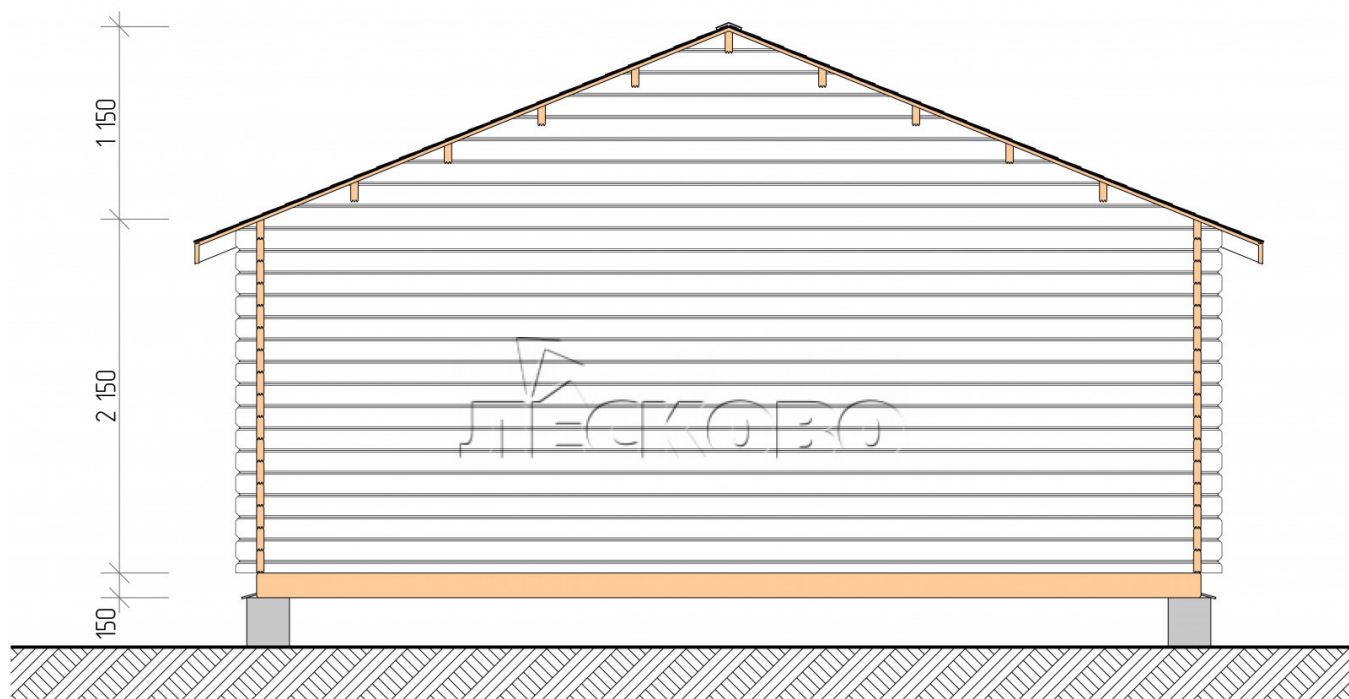

Log Cabin "DSN" series 6×4

Project Dimensions

6 × 4 / 21.1 m²

Full house set

4,603 €

Timber

45 MM

65 MM
+ 999 €

Project planning

6 000

4 000

20,67
M²

ДЕСКОВО

Разрез

House Kit

- Wall kit: 44 × 145mm mini-chamber drying chamber with bowls for the project. The material of the tree is spruce, pine (GOST 8486). Humidity 12-14%. The height of the walls is 2.16 m;
- Logs, lower harness: board 45 × 145 mm chamber drying 10-12%;
- Floors: floorboard 35 mm, Chamber drying;
- Ceiling: imitation of a bar 20 × 135 mm, Chamber drying;
- Wooden windows, glass 4 mm, Single. Treatment with a colorless antiseptic. Hardware;

1.34×0.91 м.1 шт.

- Wooden doors;

0.84×1.885 м.

glass.1 шт.

7. Platbands: dry planed board 20 × 100 mm;

8. Roof: shingles.

9. Skirting board 35 mm.

+7 (4942) 499-770