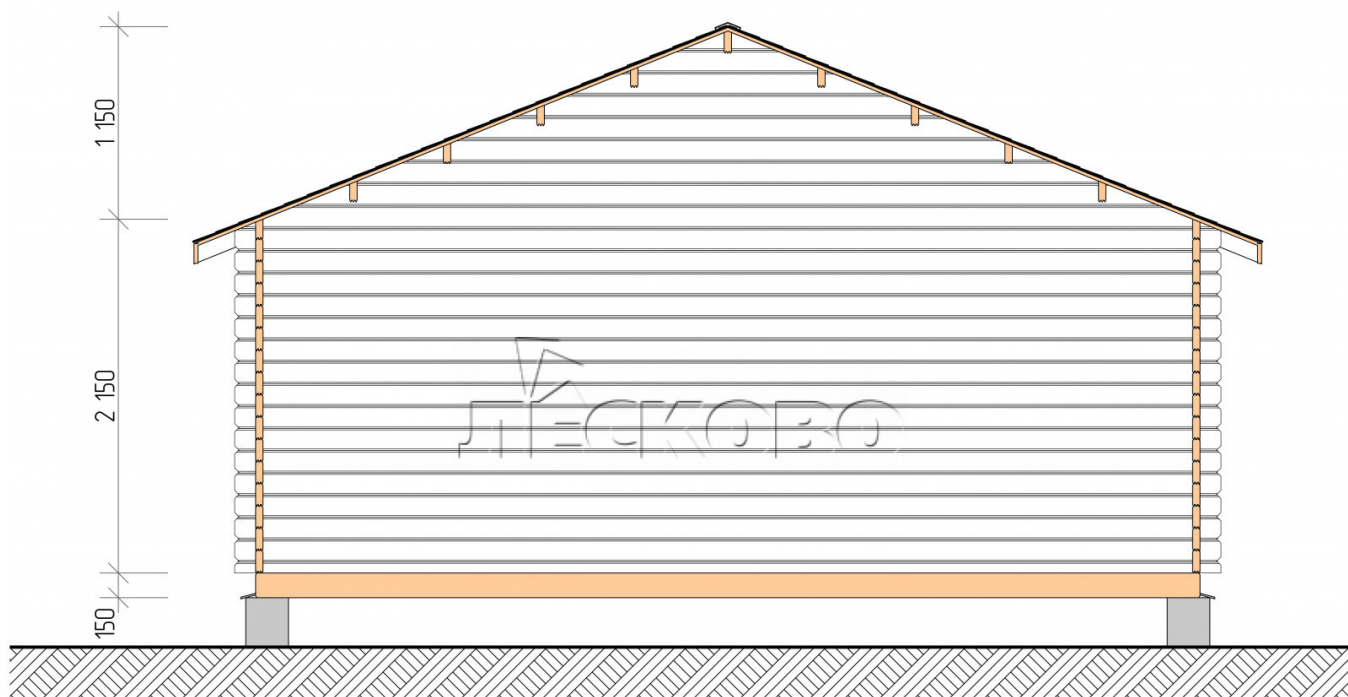

Log Cabin "DSN" series 6×4

Project Dimensions

6 × 4 / 21.1 m²

Full house set

3,656 €

Timber

45 MM

65 MM
+ 782 €

Project planning

6 000

4 000

ДЕСКОБО

Разрез

House Kit

- Wall kit: 44 × 145mm mini-chamber drying chamber with bowls for the project. The material of the tree is spruce, pine (GOST 8486). Humidity 12-14%. The height of the walls is 2.16 m;
- Logs, lower harness: board 45 × 145 mm chamber drying 10-12%;
- Floors: floorboard 35 mm, Chamber drying;
- Ceiling: imitation of a bar 20 × 135 mm, Chamber drying;
- Wooden windows, glass 4 mm, Single. Treatment with a colorless antiseptic. Hardware;

1.34×0.91 м.1 шт.

- Wooden doors;

0.84×1.885 м.

glass.1 шт.

7. Platbands: dry planed board 20 × 100 mm;

8. Roof: shingles.

9. Skirting board 35 mm.

+7 (4942) 499-770