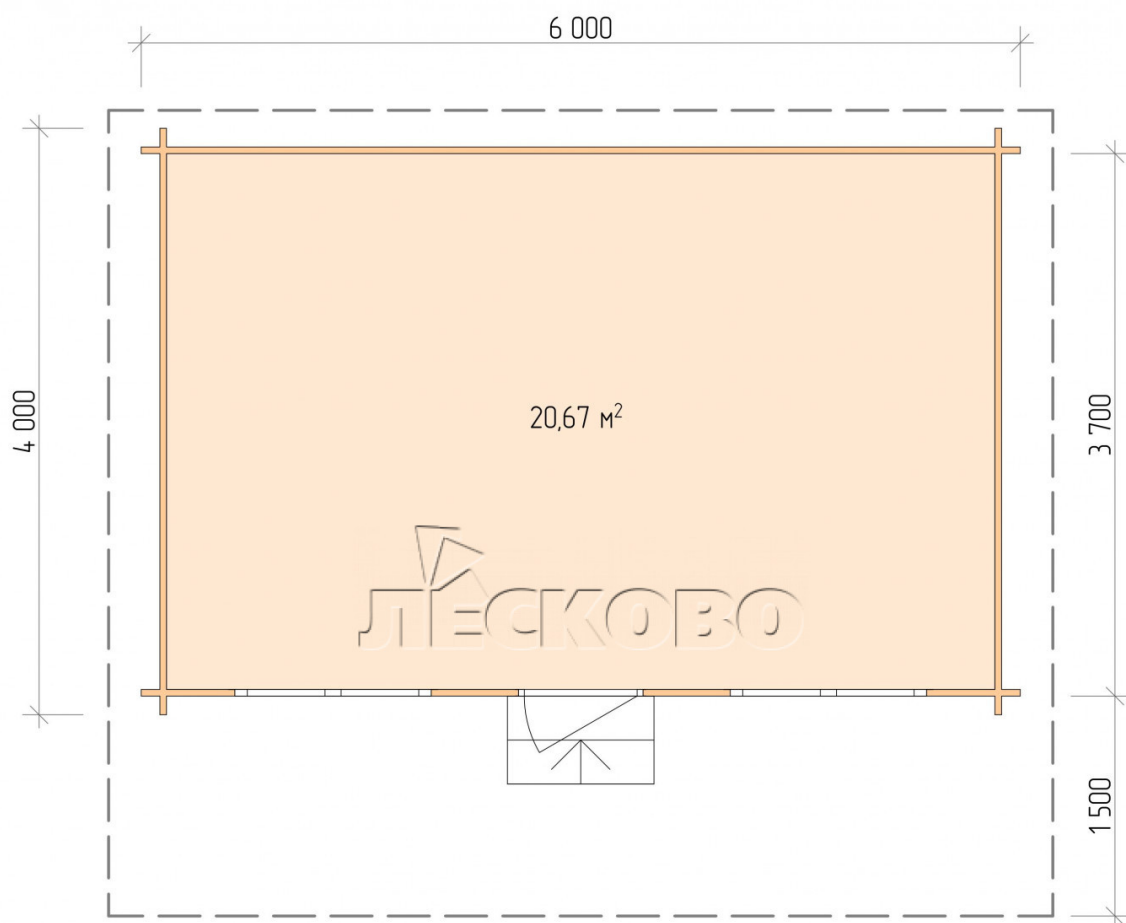

Log Cabin "DSN" series 6×4

Project Dimensions

6 × 4 / 21.1 m²

Full house set

4,603 €

Timber

45 MM

65 MM
+ 999 €

Project planning

6 000

4 000

20,67
M²

ДЕСКОВО

Разрез

House Kit

- Wall kit: 44 × 145mm mini-chamber drying chamber with bowls for the project. The material of the tree is spruce, pine (GOST 8486). Humidity 12-14%. The height of the walls is 2.16 m;
- Logs, lower harness: board 45 × 145 mm chamber drying 10-12%;
- Floors: floorboard 35 mm, Chamber drying;
- Ceiling: imitation of a bar 20 × 135 mm, Chamber drying;
- Wooden windows, glass 4 mm, Single. Treatment with a colorless antiseptic. Hardware;

1.34×0.91 м.1 шт.

- Wooden doors;

0.84×1.885 м.

glass.1 шт.

7. Platbands: dry planed board 20 × 100 mm;

8. Roof: shingles.

9. Skirting board 35 mm.

+7 (4942) 499-770