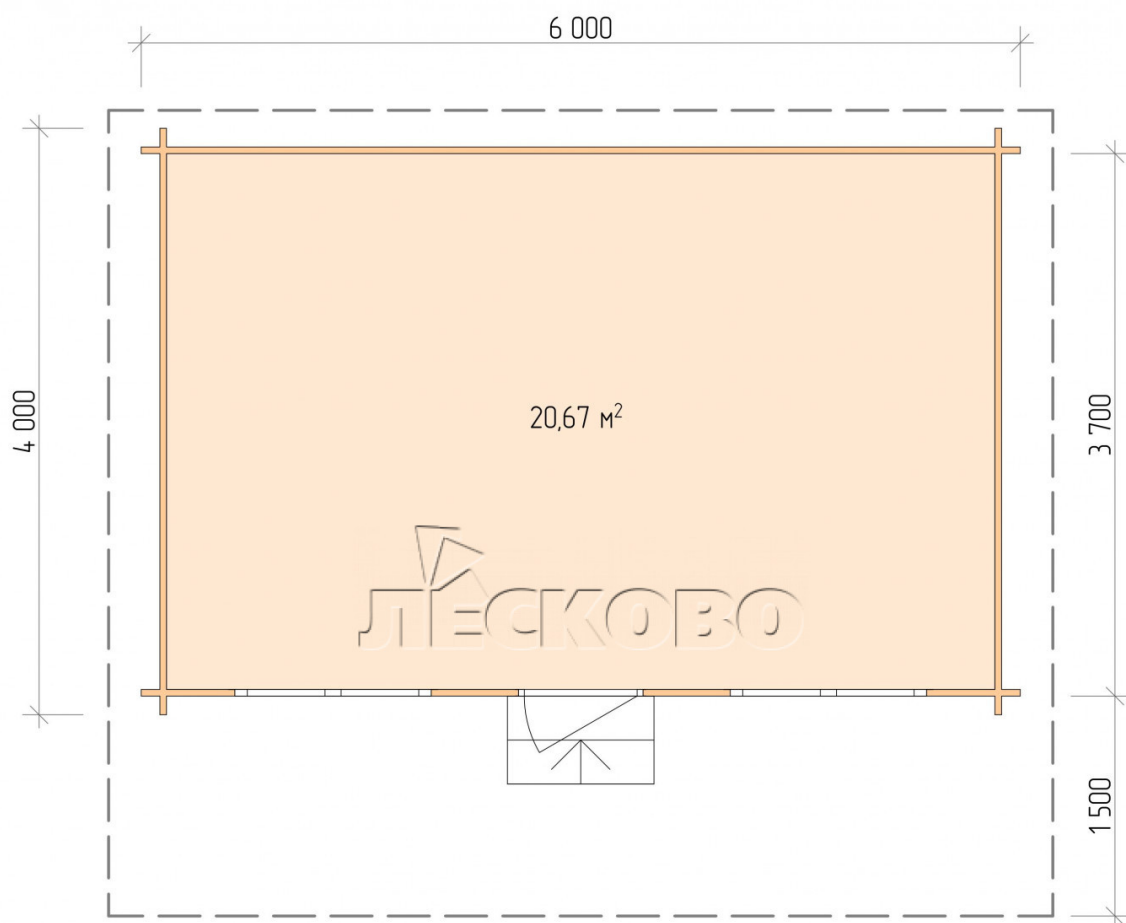

Log Cabin "DSN" series 6×4

Project Dimensions

6 × 4 / 21.1 m²

Full house set

3,656 €

Timber

45 MM

65 MM
+ 782 €

Project planning

6 000

4 000

ДЕСКОБО

Разрез

House Kit

- Wall kit: 44 × 145mm mini-chamber drying chamber with bowls for the project. The material of the tree is spruce, pine (GOST 8486). Humidity 12-14%. The height of the walls is 2.16 m;
- Logs, lower harness: board 45 × 145 mm chamber drying 10-12%;
- Floors: floorboard 35 mm, Chamber drying;
- Ceiling: imitation of a bar 20 × 135 mm, Chamber drying;
- Wooden windows, glass 4 mm, Single. Treatment with a colorless antiseptic. Hardware;

1.34×0.91 м.1 шт.

- Wooden doors;

0.84×1.885 м.

glass.1 шт.

7. Platbands: dry planed board 20 × 100 mm;

8. Roof: shingles.

9. Skirting board 35 mm.

+7 (4942) 499-770