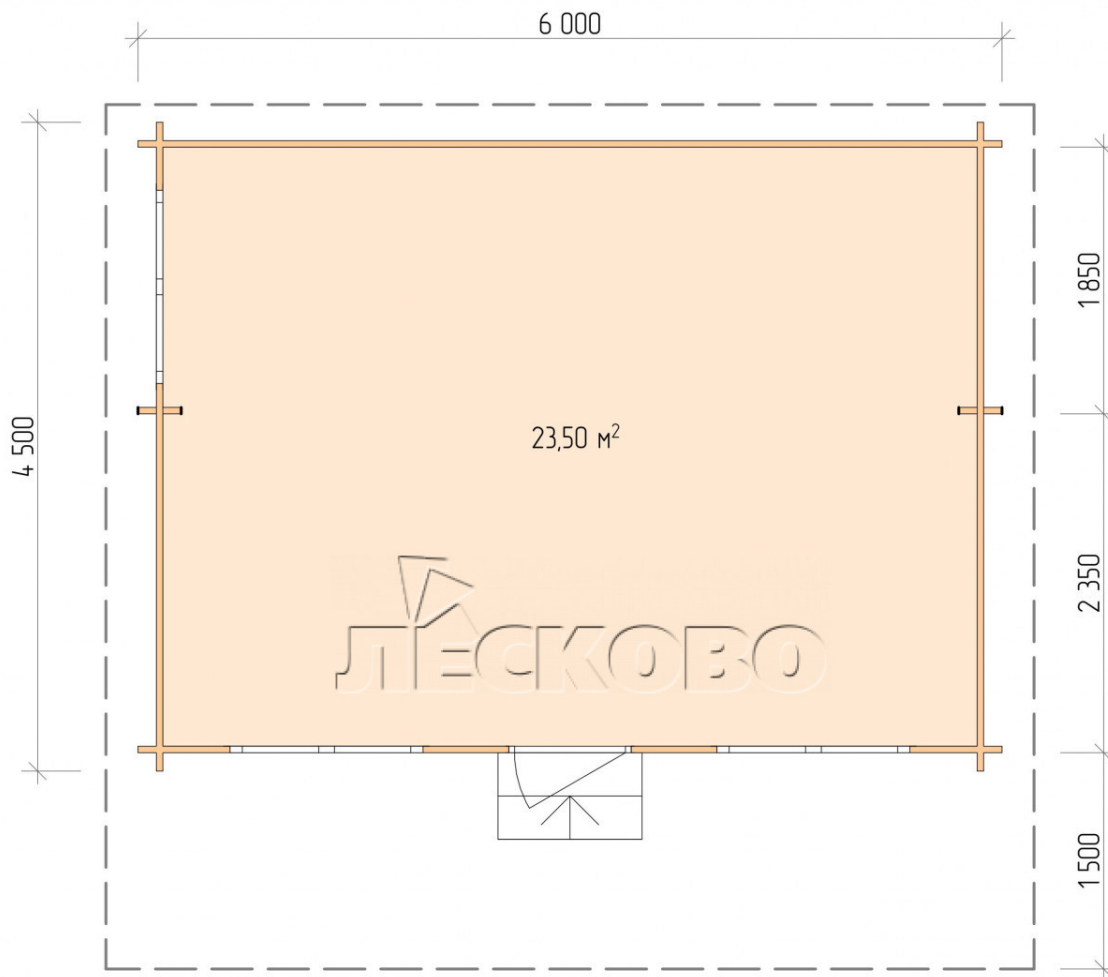

Log Cabin "DSN" series 6×4.5

Project Dimensions

6 × 4.5 / 24 m²

Full house set

4,269 €

Timber

45 MM

65 MM
+ 900 €

Project planning

6 000

4 500

Разрез

House Kit

- Wall kit: 44 × 145mm mini-chamber drying chamber with bowls for the project. The material of the tree is spruce, pine (GOST 8486). Humidity 12-14%. The height of the walls is 2.16 m;
- Logs, lower harness: board 45 × 145 mm chamber drying 10-12%;
- Floors: floorboard 35 mm, Chamber drying;
- Ceiling: imitation of a bar 20 × 135 mm, Chamber drying;
- Wooden windows, glass 4 mm, Single. Treatment with a colorless antiseptic. Hardware;

1.34×0.91 м.2 шт.

- Wooden doors;

0.84×1.885 м.

glass.1 шт.

7. Platbands: dry planed board 20 × 100 mm;

8. Roof: shingles.

9. Skirting board 35 mm.

+7 (4942) 499-770