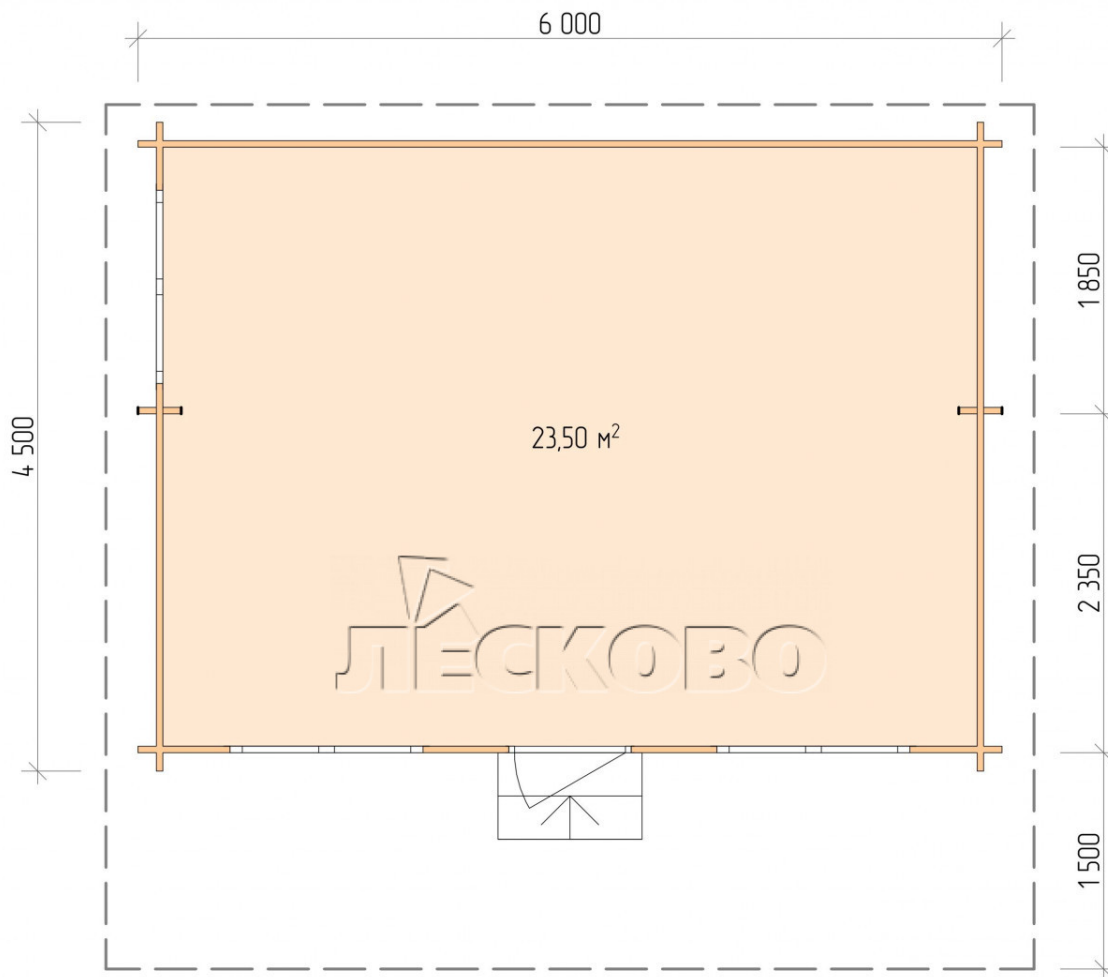

Log Cabin "DSN" series 6×4.5

Project Dimensions

6 × 4.5 / 24 m²

Full house set

4,116 €

Timber

45 MM

65 MM
+ 868 €

Project planning

6 000

4 500

Разрез

House Kit

- Wall kit: 44 × 145mm mini-chamber drying chamber with bowls for the project. The material of the tree is spruce, pine (GOST 8486). Humidity 12-14%. The height of the walls is 2.16 m;
- Logs, lower harness: board 45 × 145 mm chamber drying 10-12%;
- Floors: floorboard 35 mm, Chamber drying;
- Ceiling: imitation of a bar 20 × 135 mm, Chamber drying;
- Wooden windows, glass 4 mm, Single. Treatment with a colorless antiseptic. Hardware;

1.34×0.91 м.2 шт.

- Wooden doors;

0.84×1.885 м.

glass.1 шт.

7. Platbands: dry planed board 20 × 100 mm;

8. Roof: shingles.

9. Skirting board 35 mm.

+7 (4942) 499-770