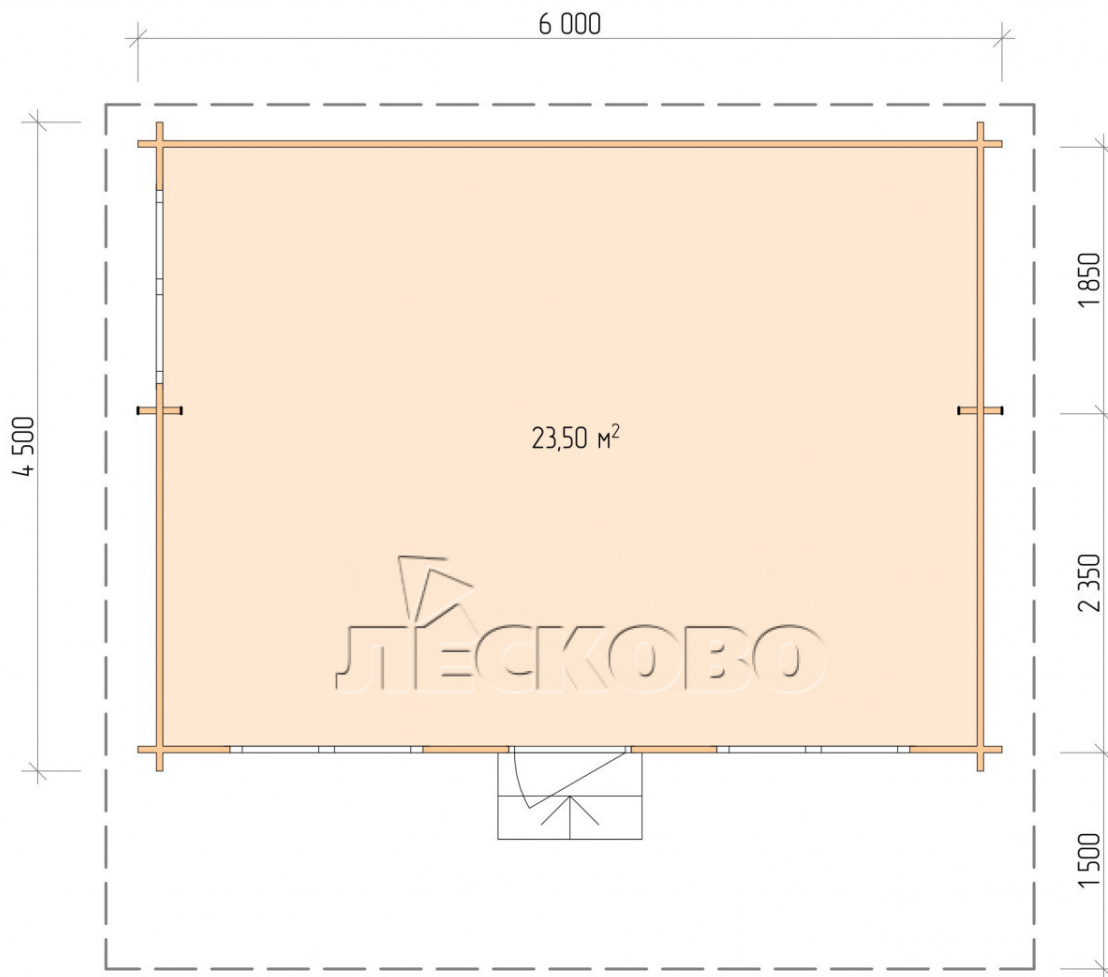

Log Cabin "DSN" series 6×4.5

Project Dimensions

6 × 4.5 / 24 m²

Full house set

5,097 €

Timber

45 MM

65 MM
+ 1,082 €

Project planning

6 000

4 500

Разрез

House Kit

- Wall kit: 44 × 145mm mini-chamber drying chamber with bowls for the project. The material of the tree is spruce, pine (GOST 8486). Humidity 12-14%. The height of the walls is 2.16 m;
- Logs, lower harness: board 45 × 145 mm chamber drying 10-12%;
- Floors: floorboard 35 mm, Chamber drying;
- Ceiling: imitation of a bar 20 × 135 mm, Chamber drying;
- Wooden windows, glass 4 mm, Single. Treatment with a colorless antiseptic. Hardware;

1.34×0.91 м.2 шт.

- Wooden doors;

0.84×1.885 м.

glass.1 шт.

7. Platbands: dry planed board 20 × 100 mm;

8. Roof: shingles.

9. Skirting board 35 mm.

+7 (4942) 499-770