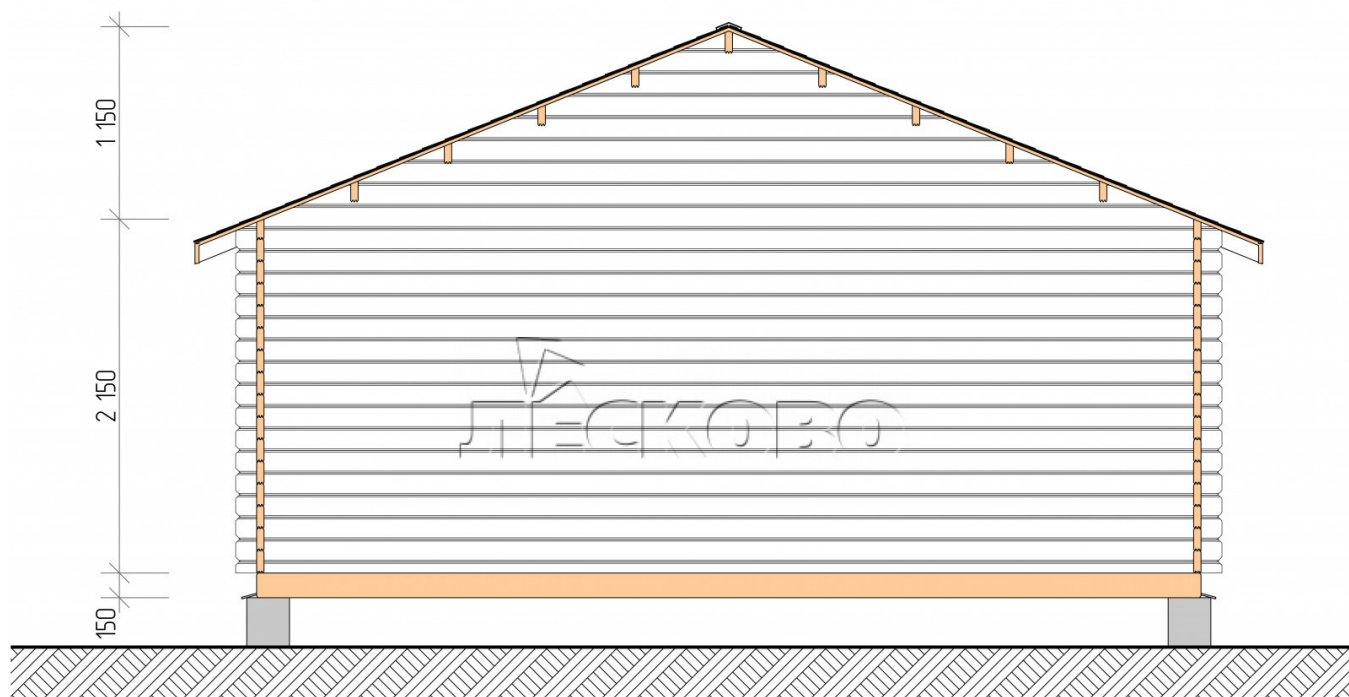

Log Cabin "DSN" series 6×3.5

Project Dimensions

6 × 3.5 / 18.3 m²

Full house set

4,107 €

Timber

45 MM

65 MM
+ 880 €

Project planning

6 000

3 500

Разрез

House Kit

- Wall kit: 44 × 145mm mini-chamber drying chamber with bowls for the project. The material of the tree is spruce, pine (GOST 8486). Humidity 12-14%. The height of the walls is 2.16 m;
- Logs, lower harness: board 45 × 145 mm chamber drying 10-12%;
- Floors: floorboard 35 mm, Chamber drying;
- Ceiling: imitation of a bar 20 × 135 mm, Chamber drying;
- Wooden windows, glass 4 mm, Single. Treatment with a colorless antiseptic. Hardware;

1.34×0.91 м.1 шт.

- Wooden doors;

0.84×1.885 м.

glass.1 шт.

7. Platbands: dry planed board 20 × 100 mm;

8. Roof: shingles.

9. Skirting board 35 mm.

+7 (4942) 499-770