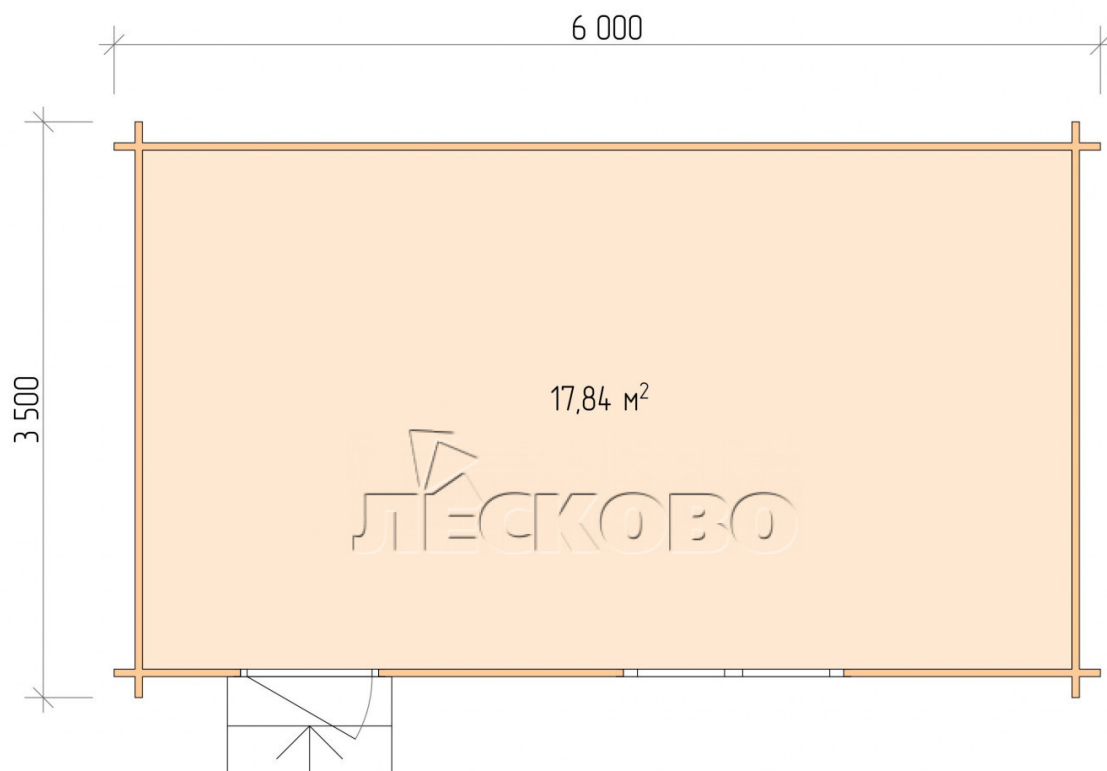

Log Cabin "DSN" series 6×3.5

Project Dimensions

6 × 3.5 / 18.3 m²

Full house set

4,107 €

Timber

45 MM

65 MM
+ 880 €

Project planning

6 000

3 500

Разрез

House Kit

- Wall kit: 44 × 145mm mini-chamber drying chamber with bowls for the project. The material of the tree is spruce, pine (GOST 8486). Humidity 12-14%. The height of the walls is 2.16 m;
- Logs, lower harness: board 45 × 145 mm chamber drying 10-12%;
- Floors: floorboard 35 mm, Chamber drying;
- Ceiling: imitation of a bar 20 × 135 mm, Chamber drying;
- Wooden windows, glass 4 mm, Single. Treatment with a colorless antiseptic. Hardware;

1.34×0.91 м.1 шт.

- Wooden doors;

0.84×1.885 м.

glass.1 шт.

7. Platbands: dry planed board 20 × 100 mm;

8. Roof: shingles.

9. Skirting board 35 mm.

+7 (4942) 499-770