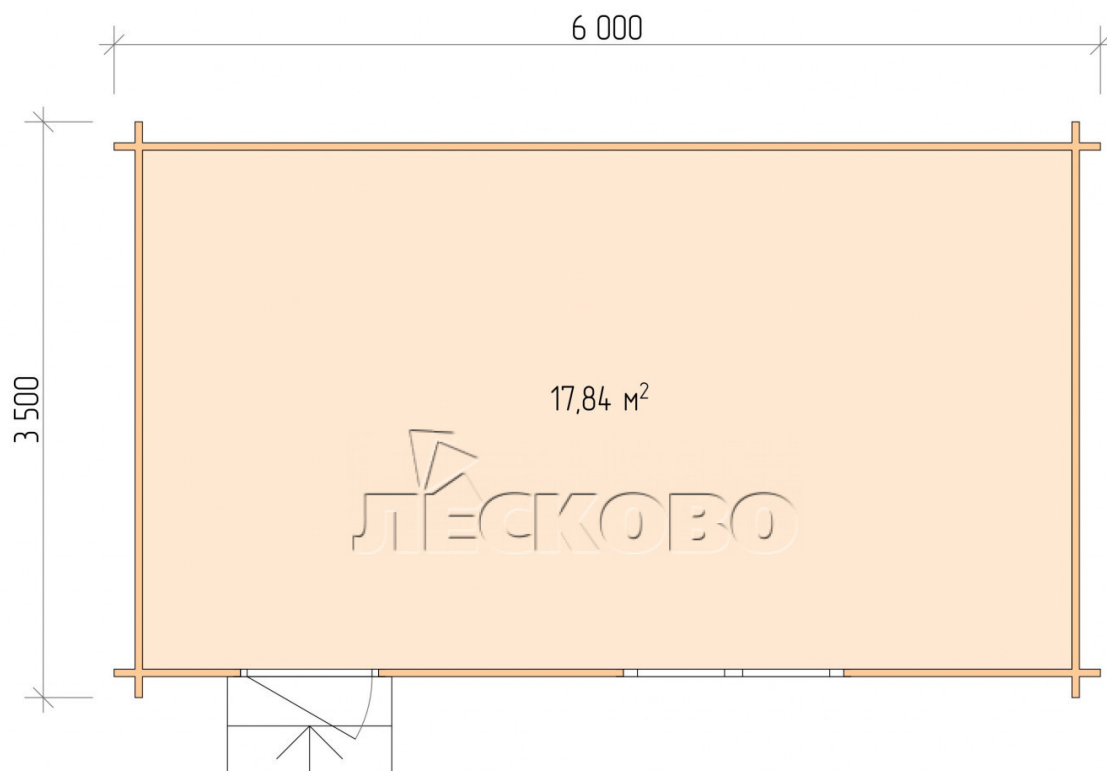

Log Cabin "DSN" series 6×3.5

Project Dimensions

6 × 3.5 / 18.3 m²

Full house set

3,321 €

Timber

45 MM

65 MM
+ 704 €

Project planning

6 000

3 500

Разрез

House Kit

- Wall kit: 44 × 145mm mini-chamber drying chamber with bowls for the project. The material of the tree is spruce, pine (GOST 8486). Humidity 12-14%. The height of the walls is 2.16 m;
- Logs, lower harness: board 45 × 145 mm chamber drying 10-12%;
- Floors: floorboard 35 mm, Chamber drying;
- Ceiling: imitation of a bar 20 × 135 mm, Chamber drying;
- Wooden windows, glass 4 mm, Single. Treatment with a colorless antiseptic. Hardware;

1.34×0.91 м.1 шт.

- Wooden doors;

0.84×1.885 м.

glass.1 шт.

7. Platbands: dry planed board 20 × 100 mm;

8. Roof: shingles.

9. Skirting board 35 mm.

+7 (4942) 499-770