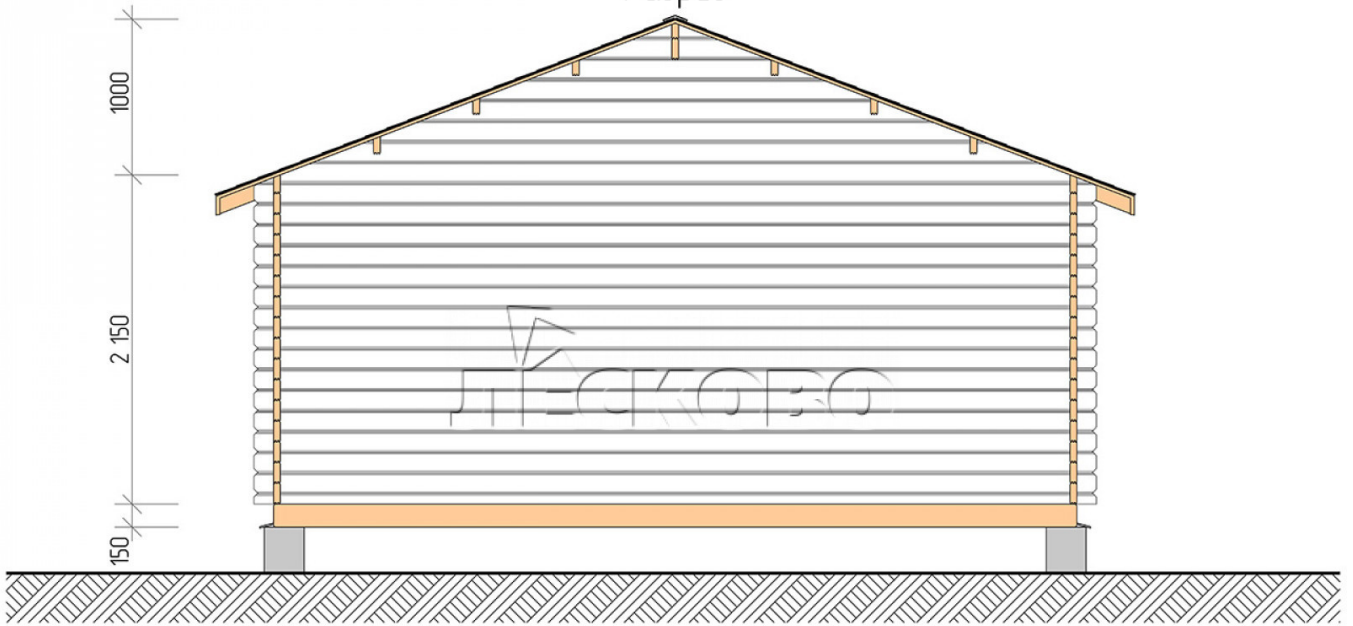

Log Cabin "DSN" series 5.5×6

Project Dimensions

5.5 × 6 / 29.7 m²

Full house set

4,766 €

Timber

45 MM

65 MM
+ 1,023 €

Project planning

5 500

6 000

Разрез

House Kit

- Wall kit: 44 × 145mm mini-chamber drying chamber with bowls for the project. The material of the tree is spruce, pine (GOST 8486). Humidity 12-14%. The height of the walls is 2.16 m;
- Logs, lower harness: board 45 × 145 mm chamber drying 10-12%;
- Floors: floorboard 35 mm, Chamber drying;
- Ceiling: imitation of a bar 20 × 135 mm, Chamber drying;
- Wooden windows, glass 4 mm, Single. Treatment with a colorless antiseptic. Hardware;

1.34×0.91 м.2 шт.

- Wooden doors;

0.84×1.885 м.

glass.1 шт.

7. Platbands: dry planed board 20 × 100 mm;

8. Roof: shingles.

9. Skirting board 35 mm.

+7 (4942) 499-770