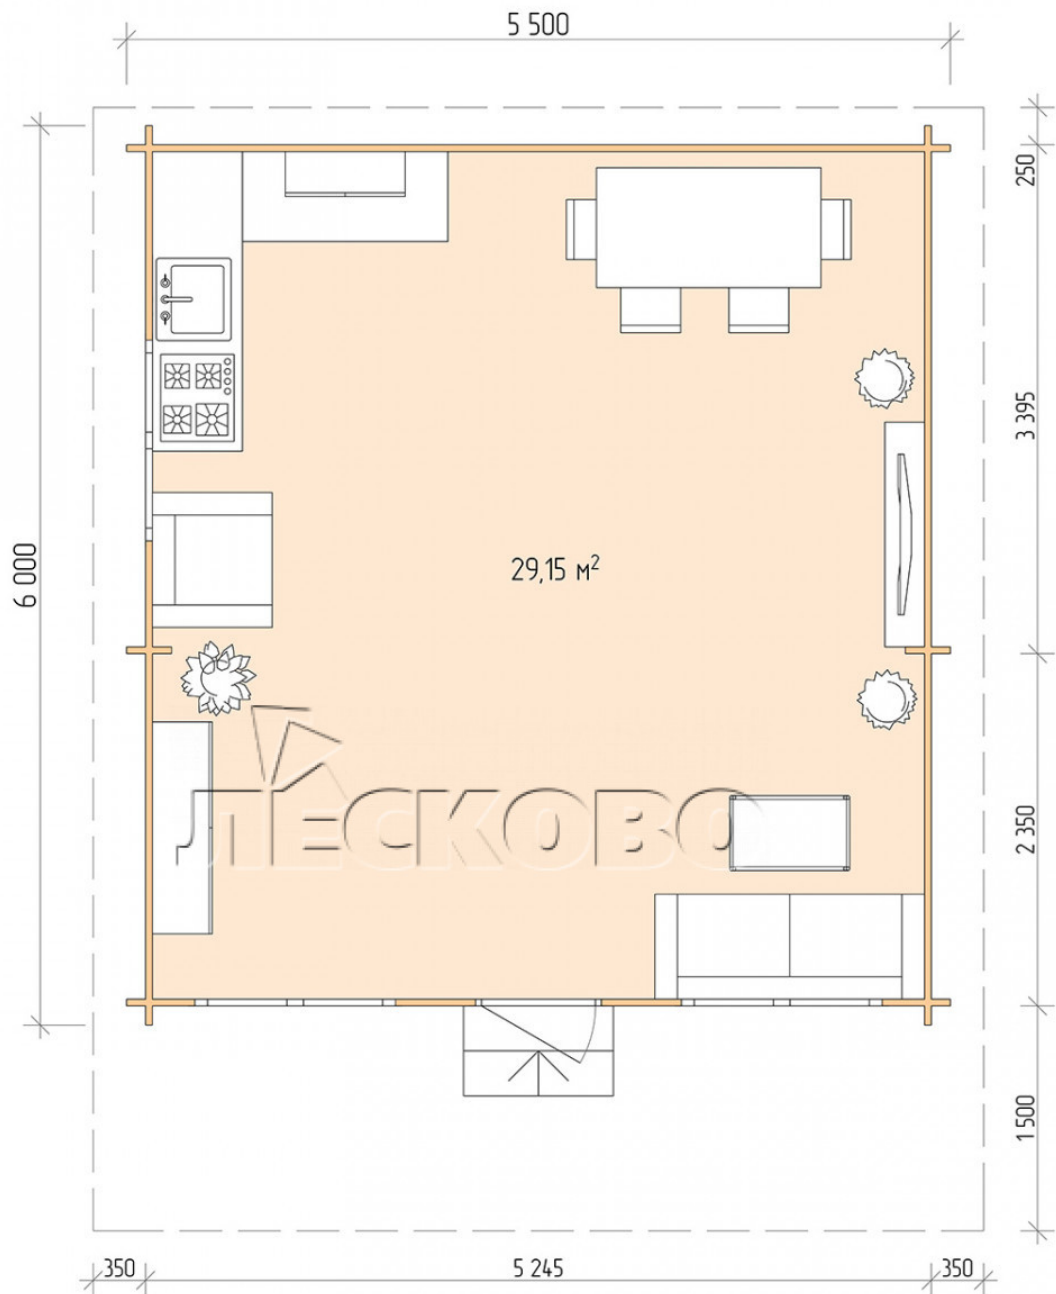

Log Cabin "DSN" series 5.5×6

Project Dimensions

5.5 × 6 / 29.7 m²

Full house set

5,959 €

Timber

45 MM

65 MM
+ 1,295 €

Project planning

5 500

6 000

Разрез

House Kit

- Wall kit: 44 × 145mm mini-chamber drying chamber with bowls for the project. The material of the tree is spruce, pine (GOST 8486). Humidity 12-14%. The height of the walls is 2.16 m;
- Logs, lower harness: board 45 × 145 mm chamber drying 10-12%;
- Floors: floorboard 35 mm, Chamber drying;
- Ceiling: imitation of a bar 20 × 135 mm, Chamber drying;
- Wooden windows, glass 4 mm, Single. Treatment with a colorless antiseptic. Hardware;

1.34×0.91 м.2 шт.

- Wooden doors;

0.84×1.885 м.

glass.1 шт.

7. Platbands: dry planed board 20 × 100 mm;

8. Roof: shingles.

9. Skirting board 35 mm.

+7 (4942) 499-770