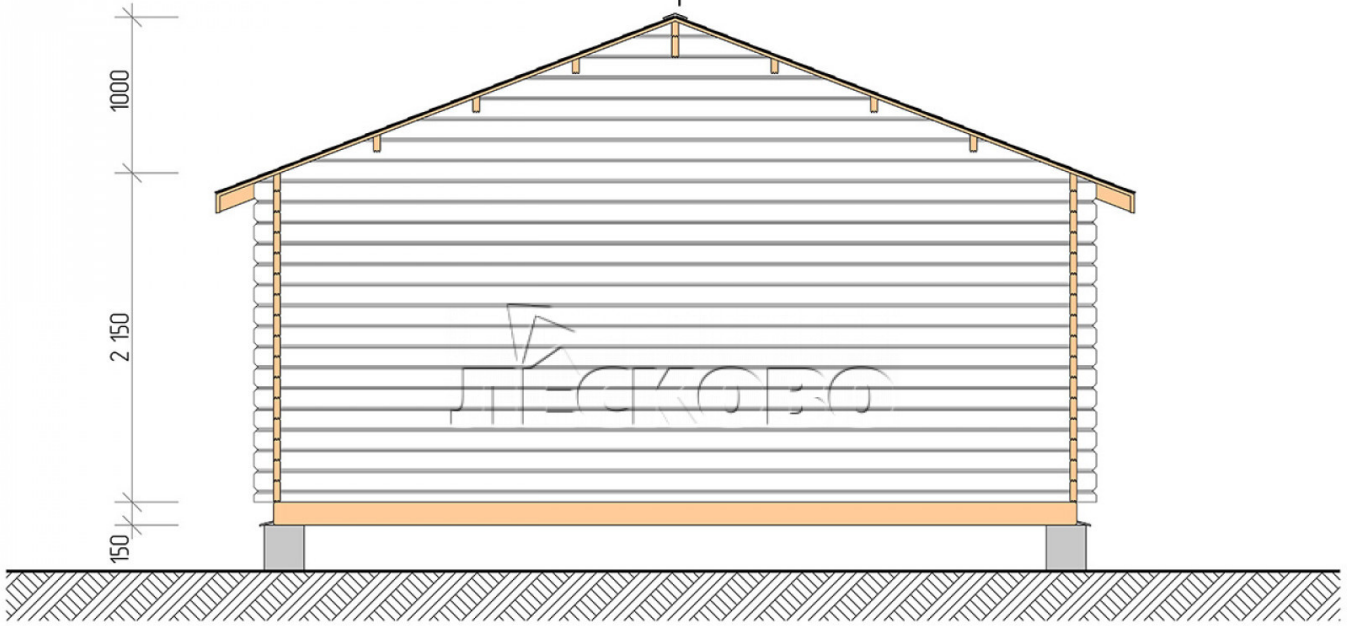

Log Cabin "DSN" series 5.5×6

Project Dimensions

5.5 × 6 / 29.7 m²

Full house set

5,959 €

Timber

45 MM

65 MM
+ 1,295 €

Project planning

5 500

6 000

Разрез

House Kit

- Wall kit: 44 × 145mm mini-chamber drying chamber with bowls for the project. The material of the tree is spruce, pine (GOST 8486). Humidity 12-14%. The height of the walls is 2.16 m;
- Logs, lower harness: board 45 × 145 mm chamber drying 10-12%;
- Floors: floorboard 35 mm, Chamber drying;
- Ceiling: imitation of a bar 20 × 135 mm, Chamber drying;
- Wooden windows, glass 4 mm, Single. Treatment with a colorless antiseptic. Hardware;

1.34×0.91 м.2 шт.

- Wooden doors;

0.84×1.885 м.

glass.1 шт.

7. Platbands: dry planed board 20 × 100 mm;

8. Roof: shingles.

9. Skirting board 35 mm.

+7 (4942) 499-770