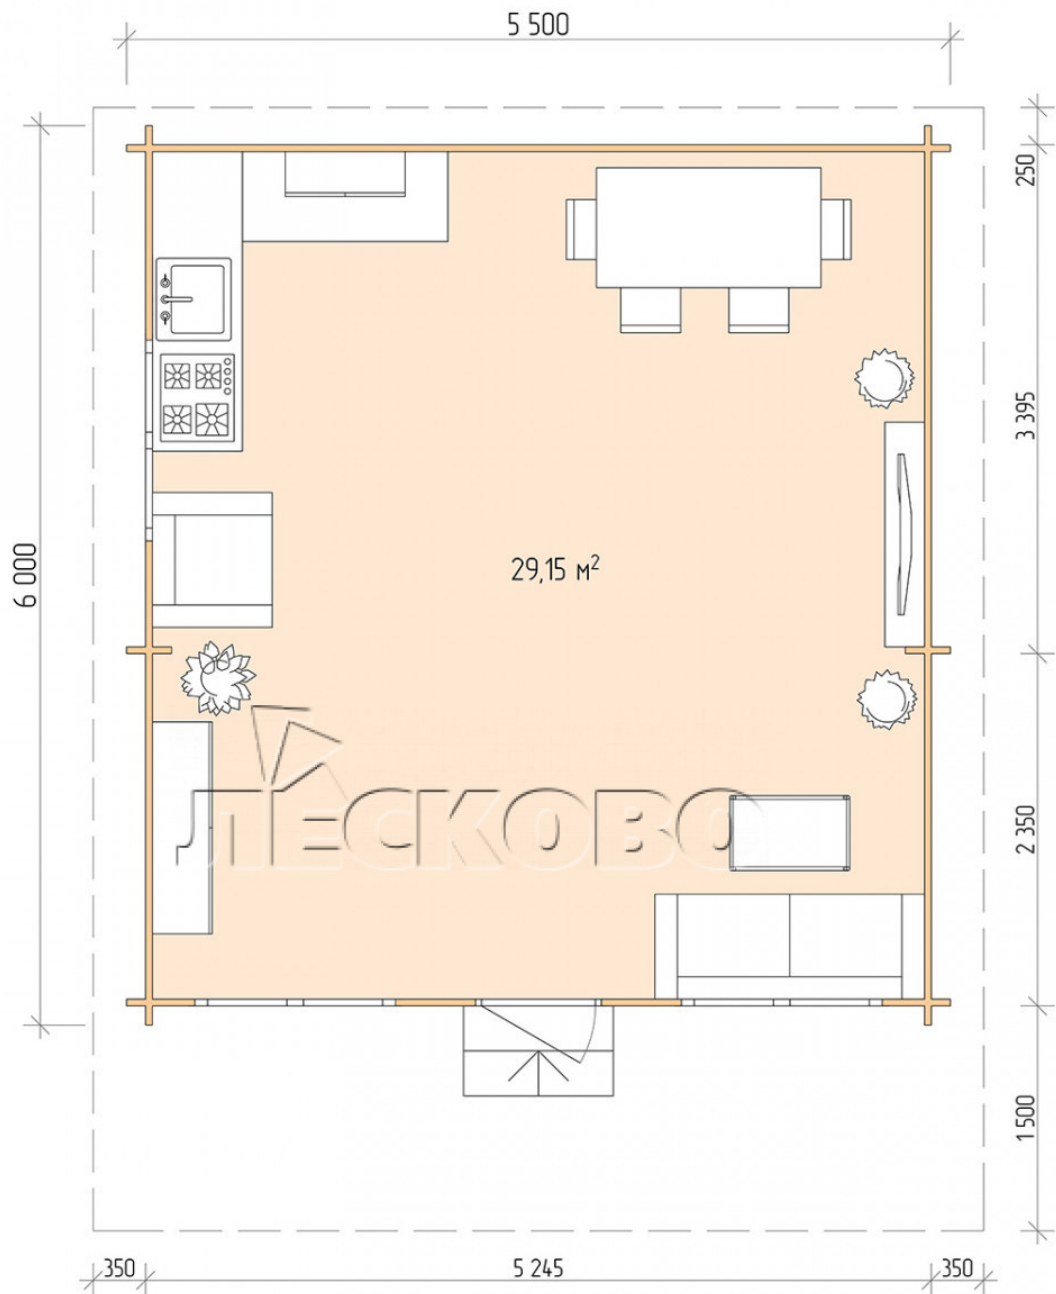

Log Cabin "DSN" series 5.5×6

Project Dimensions

5.5 × 6 / 29.7 m²

Full house set

4,766 €

Timber

45 MM

65 MM
+ 1,023 €

Project planning

5 500

6 000

Разрез

House Kit

- Wall kit: 44 × 145mm mini-chamber drying chamber with bowls for the project. The material of the tree is spruce, pine (GOST 8486). Humidity 12-14%. The height of the walls is 2.16 m;
- Logs, lower harness: board 45 × 145 mm chamber drying 10-12%;
- Floors: floorboard 35 mm, Chamber drying;
- Ceiling: imitation of a bar 20 × 135 mm, Chamber drying;
- Wooden windows, glass 4 mm, Single. Treatment with a colorless antiseptic. Hardware;

1.34×0.91 м.2 шт.

- Wooden doors;

0.84×1.885 м.

glass.1 шт.

7. Platbands: dry planed board 20 × 100 mm;

8. Roof: shingles.

9. Skirting board 35 mm.

+7 (4942) 499-770