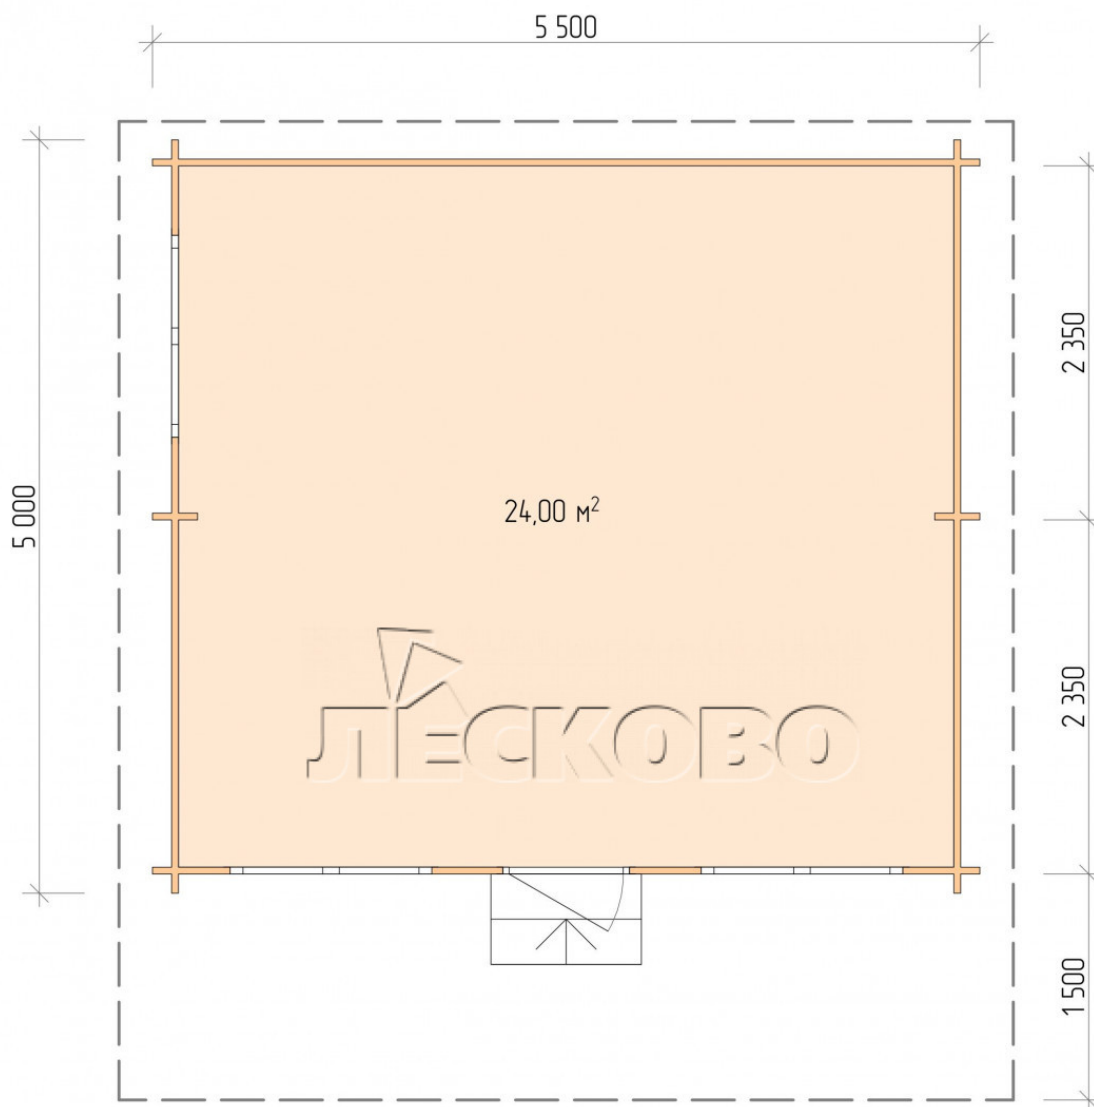

## Log Cabin "DSN" series 5.5×5

Project Dimensions

5.5 × 5 / 24.5 m<sup>2</sup>

Full house set

**5,065 €**

## Project planning

5 500

5 000

Разрез

## House Kit

- Wall kit: 44 × 145mm mini-chamber drying chamber with bowls for the project. The material of the tree is spruce, pine (GOST 8486). Humidity 12-14%. The height of the walls is 2.16 m;
- Logs, lower harness: board 45 × 145 mm chamber drying 10-12%;
- Floors: floorboard 35 mm, Chamber drying;
- Ceiling: imitation of a bar 20 × 135 mm, Chamber drying;
- Wooden windows, glass 4 mm, Single. Treatment with a colorless antiseptic. Hardware;

1.34×0.91 м.2 шт.

- Wooden doors;

0.84×1.885 м.

glass.1 шт.

7. Platbands: dry planed board 20 × 100 mm;

8. Roof: shingles.

9. Skirting board 35 mm.

+7 (4942) 499-770