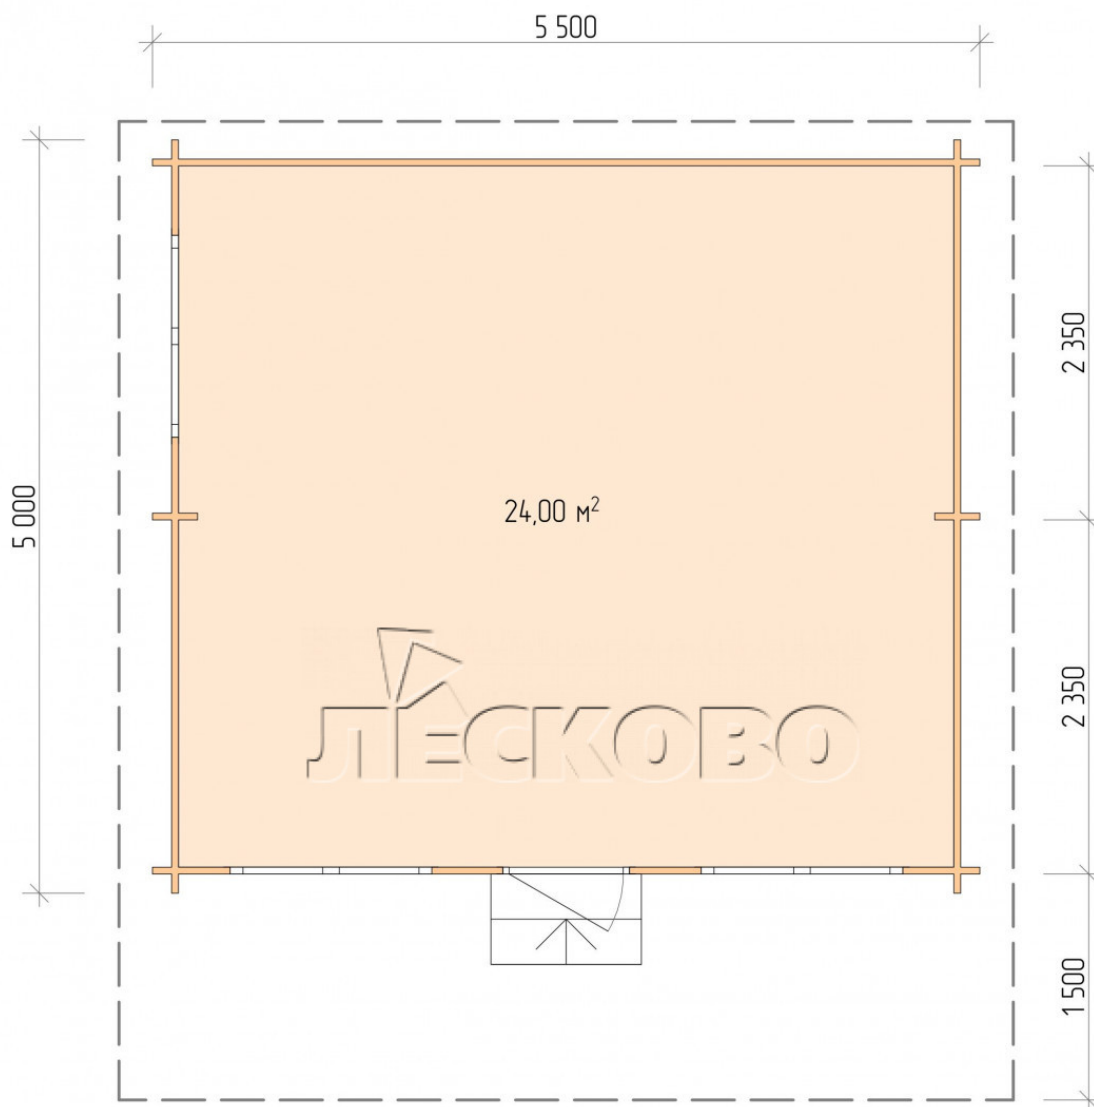

## Log Cabin "DSN" series 5.5×5

Project Dimensions

5.5 × 5 / 24.5 m<sup>2</sup>

Full house set

**4,029 €**

## Project planning

5 500

5 000

24,00  
M<sup>2</sup>

Разрез

## House Kit

- Wall kit: 44 × 145mm mini-chamber drying chamber with bowls for the project. The material of the tree is spruce, pine (GOST 8486). Humidity 12-14%. The height of the walls is 2.16 m;
- Logs, lower harness: board 45 × 145 mm chamber drying 10-12%;
- Floors: floorboard 35 mm, Chamber drying;
- Ceiling: imitation of a bar 20 × 135 mm, Chamber drying;
- Wooden windows, glass 4 mm, Single. Treatment with a colorless antiseptic. Hardware;

1.34×0.91 м.2 шт.

- Wooden doors;

0.84×1.885 м.

glass.1 шт.

7. Platbands: dry planed board 20 × 100 mm;

8. Roof: shingles.

9. Skirting board 35 mm.

+7 (4942) 499-770