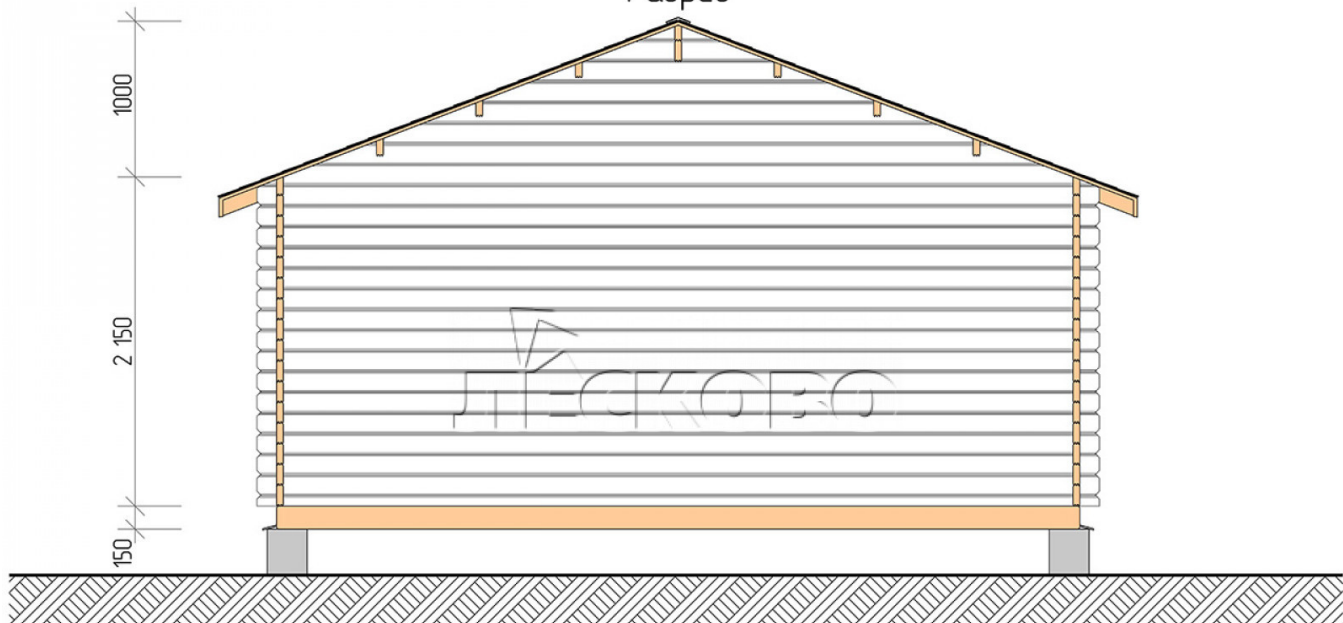

Log Cabin "DSN" series 5.5×5.5

Project Dimensions

5.5 × 5.5 / 27.1 m²

Full house set

5,695 €

Timber

45 MM

65 MM
+ 1,245 €

Project planning

5 500

5 500

Разрез

House Kit

- Wall kit: 44 × 145mm mini-chamber drying chamber with bowls for the project. The material of the tree is spruce, pine (GOST 8486). Humidity 12-14%. The height of the walls is 2.16 m;
- Logs, lower harness: board 45 × 145 mm chamber drying 10-12%;
- Floors: floorboard 35 mm, Chamber drying;
- Ceiling: imitation of a bar 20 × 135 mm, Chamber drying;
- Wooden windows, glass 4 mm, Single. Treatment with a colorless antiseptic. Hardware;

1.34×0.91 м.2 шт.

- Wooden doors;

0.84×1.885 м.

glass.1 шт.

7. Platbands: dry planed board 20 × 100 mm;

8. Roof: shingles.

9. Skirting board 35 mm.

+7 (4942) 499-770