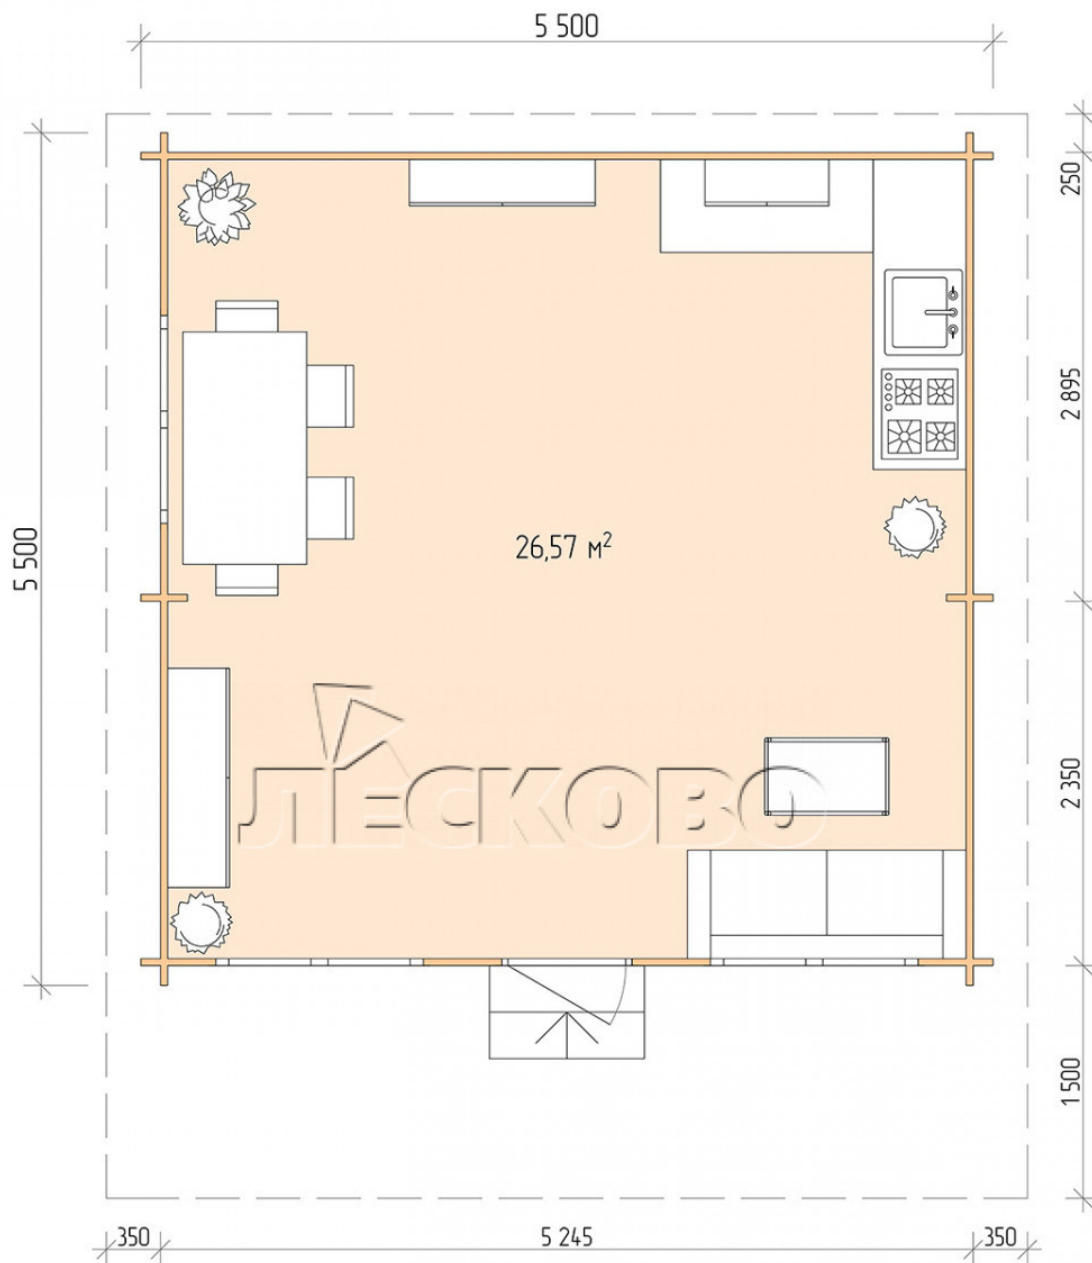

## Log Cabin "DSN" series 5.5×5.5

Project Dimensions

5.5 × 5.5 / 27.1 m<sup>2</sup>

Full house set

**4,576 €**

## Project planning

5 500

5 500

Разрез

## House Kit

- Wall kit: 44 × 145mm mini-chamber drying chamber with bowls for the project. The material of the tree is spruce, pine (GOST 8486). Humidity 12-14%. The height of the walls is 2.16 m;
- Logs, lower harness: board 45 × 145 mm chamber drying 10-12%;
- Floors: floorboard 35 mm, Chamber drying;
- Ceiling: imitation of a bar 20 × 135 mm, Chamber drying;
- Wooden windows, glass 4 mm, Single. Treatment with a colorless antiseptic. Hardware;

1.34×0.91 м.2 шт.

- Wooden doors;

0.84×1.885 м.

glass.1 шт.

7. Platbands: dry planed board 20 × 100 mm;

8. Roof: shingles.

9. Skirting board 35 mm.

+7 (4942) 499-770