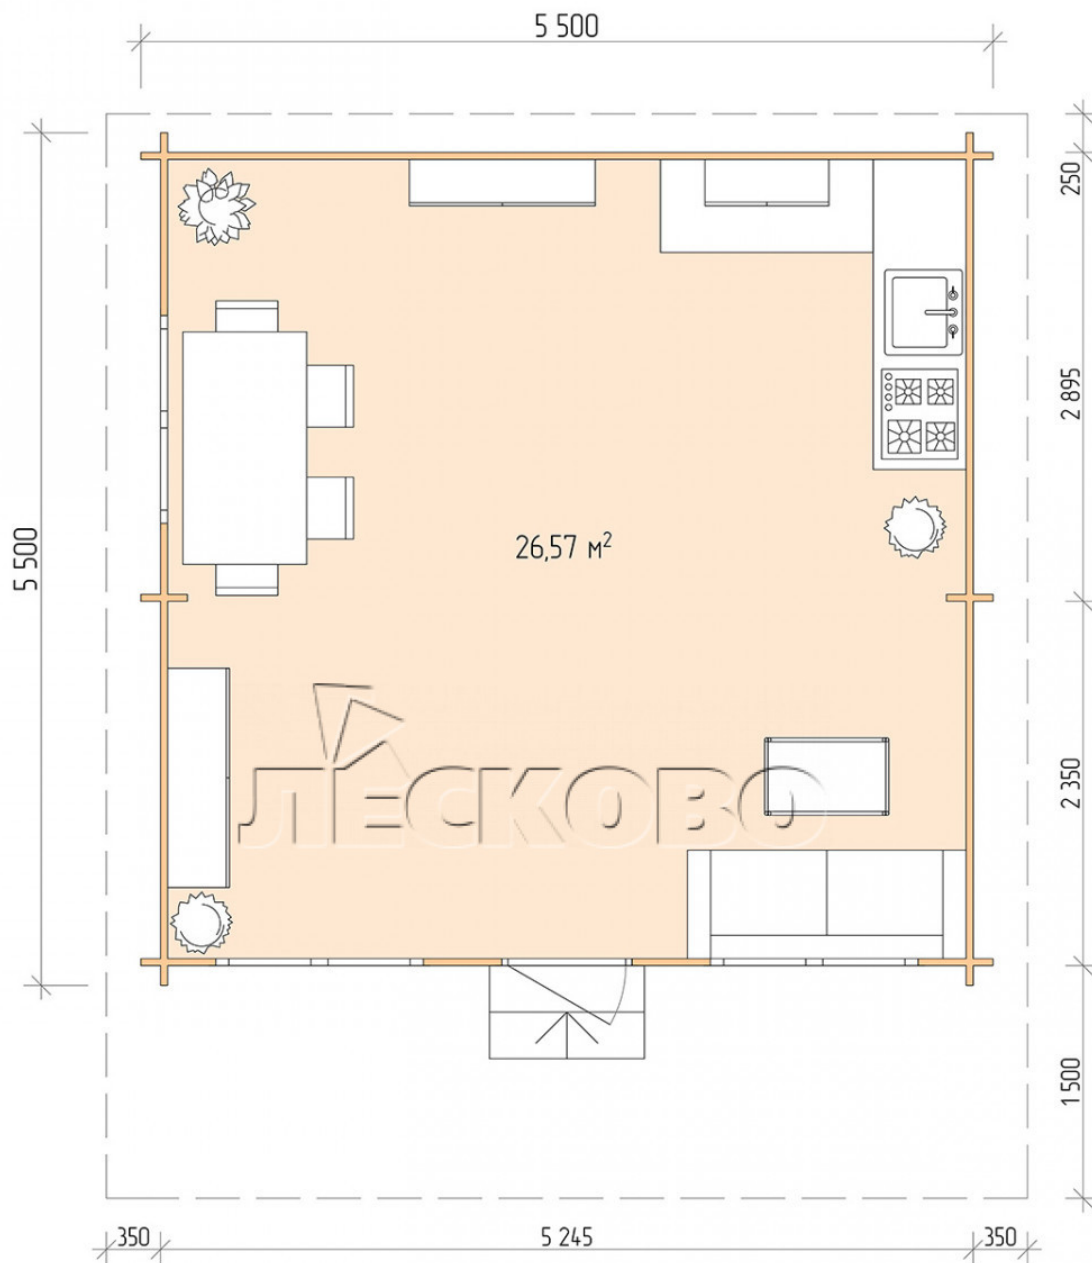

Log Cabin "DSN" series 5.5×5.5

Project Dimensions

5.5 × 5.5 / 27.1 m²

Full house set

5,695 €

Timber

45 MM

65 MM
+ 1,245 €

Project planning

5 500

5 500

Разрез

House Kit

- Wall kit: 44 × 145mm mini-chamber drying chamber with bowls for the project. The material of the tree is spruce, pine (GOST 8486). Humidity 12-14%. The height of the walls is 2.16 m;
- Logs, lower harness: board 45 × 145 mm chamber drying 10-12%;
- Floors: floorboard 35 mm, Chamber drying;
- Ceiling: imitation of a bar 20 × 135 mm, Chamber drying;
- Wooden windows, glass 4 mm, Single. Treatment with a colorless antiseptic. Hardware;

1.34×0.91 м.2 шт.

- Wooden doors;

0.84×1.885 м.

glass.1 шт.

7. Platbands: dry planed board 20 × 100 mm;

8. Roof: shingles.

9. Skirting board 35 mm.

+7 (4942) 499-770