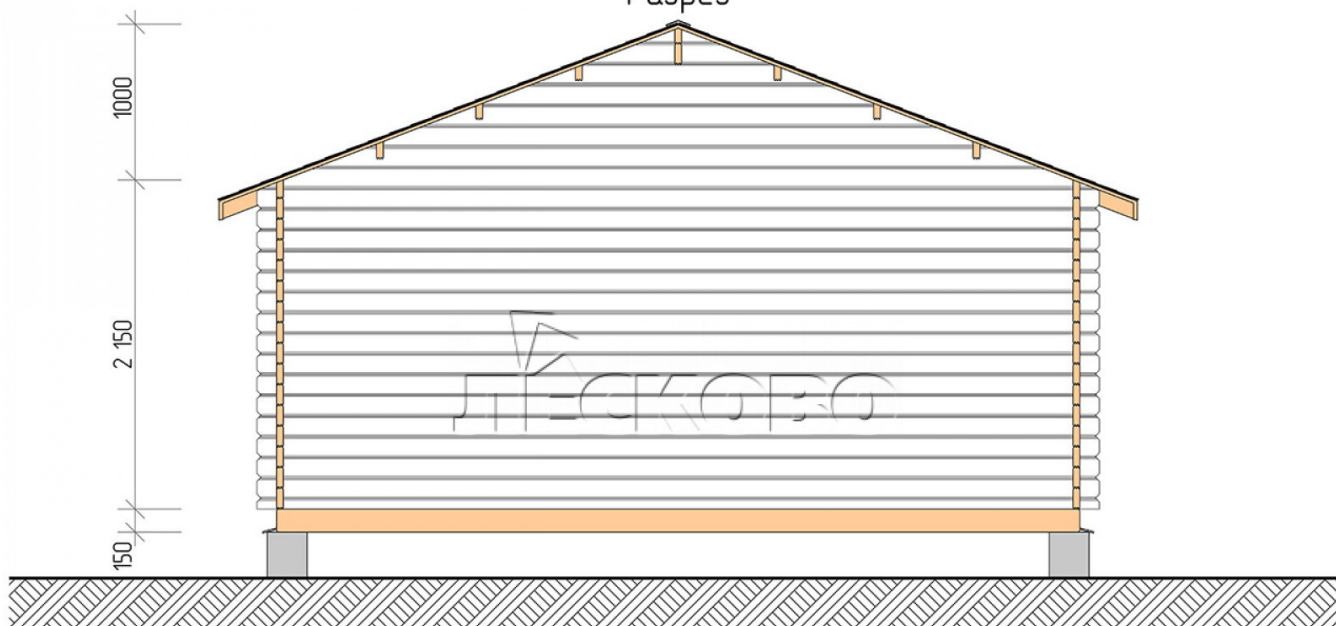

## Log Cabin "DSN" series 5.5×5.5

Project Dimensions

5.5 × 5.5 / 27.1 m<sup>2</sup>

Full house set

**4,576 €**

## Project planning

5 500

5 500

Разрез

## House Kit

- Wall kit: 44 × 145mm mini-chamber drying chamber with bowls for the project. The material of the tree is spruce, pine (GOST 8486). Humidity 12-14%. The height of the walls is 2.16 m;
- Logs, lower harness: board 45 × 145 mm chamber drying 10-12%;
- Floors: floorboard 35 mm, Chamber drying;
- Ceiling: imitation of a bar 20 × 135 mm, Chamber drying;
- Wooden windows, glass 4 mm, Single. Treatment with a colorless antiseptic. Hardware;